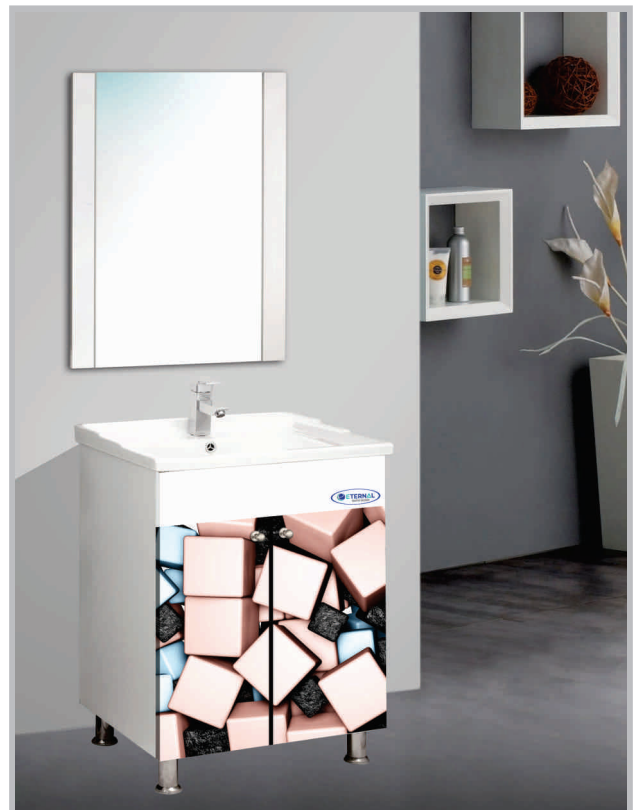

MODEL : 7026 | COLOR : DIGITAL PRINTING | MIRROR : 450X660
M.R.P : 10750 | CABINET : 790X590X435MM

Floor Mounted PVC Cabinet Vanity