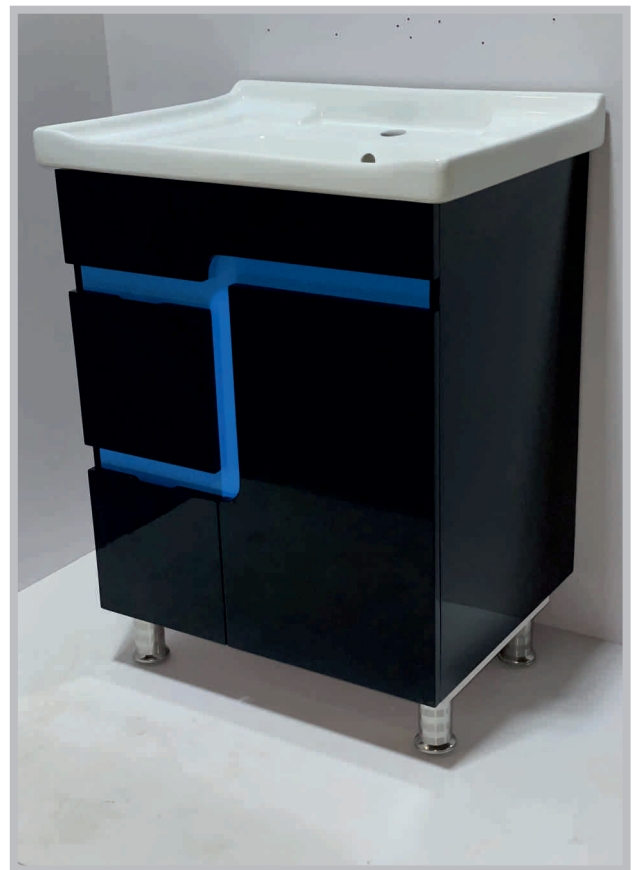

Model : 4053
M.R.P : 11450/-

Color : PVC Laminate | Cabinet : 790x535x280mm | Mirror : 450x660

Floor Mounted PVC Cabinet Vanity