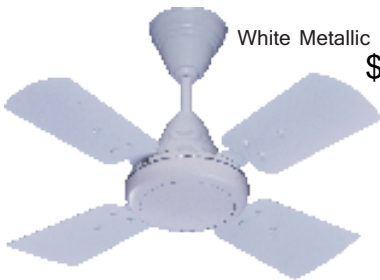

Brown
\$16.3

Sweep (mm)	1400
Rated Power (Watts)	75±5
Rated Speed (RPM)	300±10
Minimum Air Delivery (CMM)	250

Imported Double
Ball Bearings

Powerful
Performance

HSLV
Technology

Wide Angle
Air Flow

100% Copper
Winding

Super Three Fans

H390

S Brown
\$17.5

White Metallic
\$17.5

Ivory Metallic
\$17.5

Sweep (mm)	1200	900	600
Rated Power (Watts)	70±5	75±5	65±5
Rated Speed (RPM)	390±10	620±10	820±20
Minimum Air Delivery (CMM)	230	150	90

Imported Double
Ball Bearings

Powerful
Performance

HSLV
Technology

Wide Angle
Air Flow

100% Copper
Winding

Super Three Fans

Winger

S Black
\$18.3