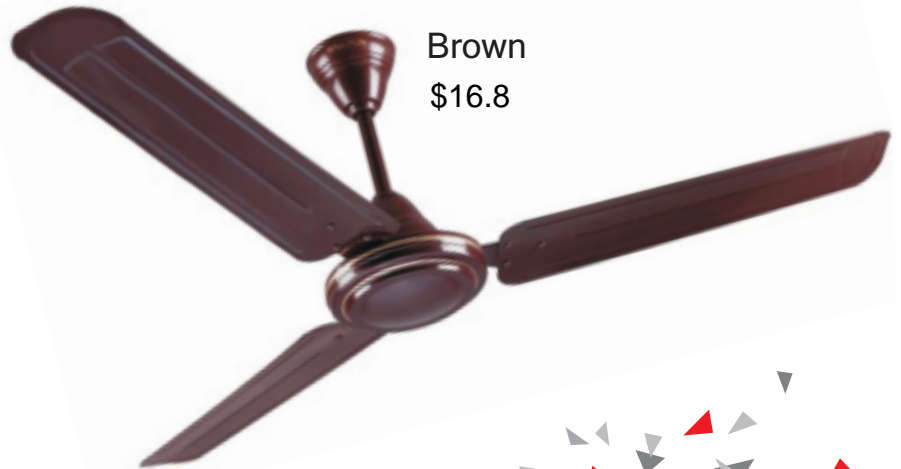

Classic Range Fans

Creta (Plain & Dlx)

Ivory
\$16.8

**HIGH
SPEED**

**2
YEARS
WARRANTY**

Brown
\$16.8

Sweep (mm)	1200
Rated Power (Watts)	70±5
Rated Speed (RPM)	390 ±10
Minimum Air Delivery (CMM)	220

Imported Double
Ball Bearings