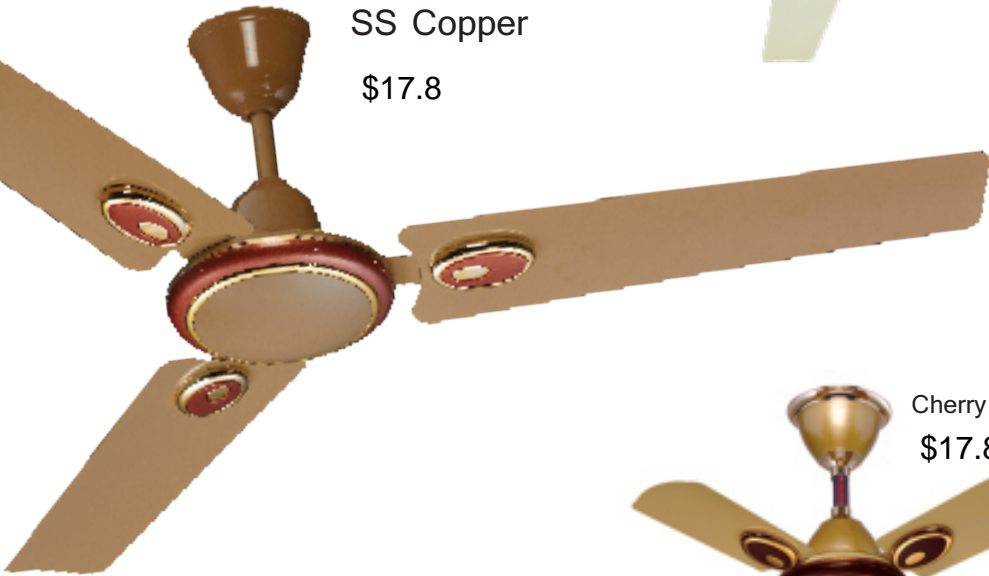

HSLV Technology

Wide Angle Air Flow

100% Copper Winding

Super Three Fans

Heaven's Ring

Ivory Topaz
\$17.8

SS Copper
\$17.8

Cherry Gold
\$17.8