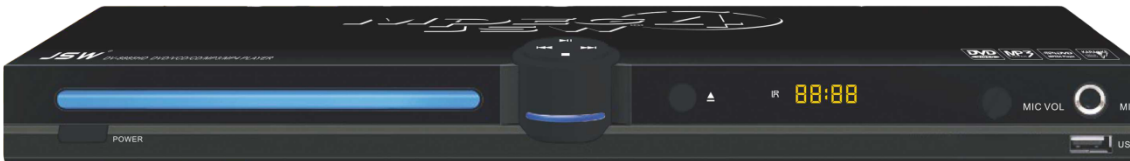

DV-8885HD

Big MPEG4-2 Player

Functional Control Panel

DVD/ VCD/ SVCD/ MPEG4/
Kodak Picture CD/ JPEG/ MP3
CD/ HDCD

USB Function

Mic Port with Mic Vol Control

With Free HDMI Cord

Digital Display

Progressive Scan

5.1 Channel Audio Output

KARAOKE

HDMI™

USB

**DVD
VIDEO™**