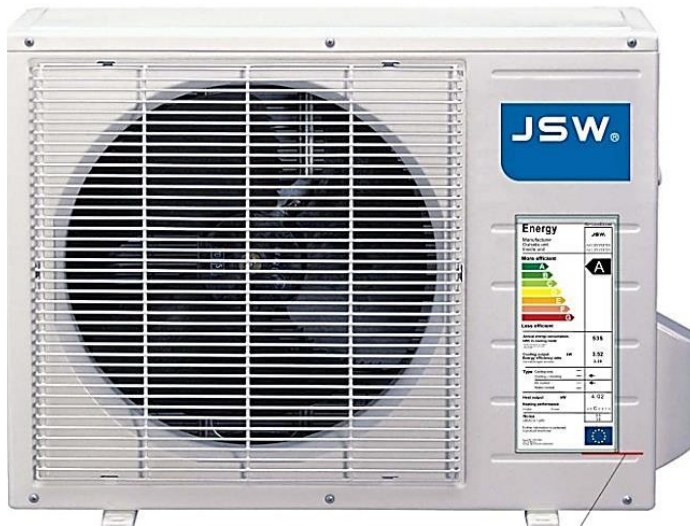

Digital Display

Fully Functional Remote

5 Control Settings:

*Cool *Feel *Heat

*Dry *Fan

Available In: 12000BTU & 18000BTU

CEH

Washing Machine