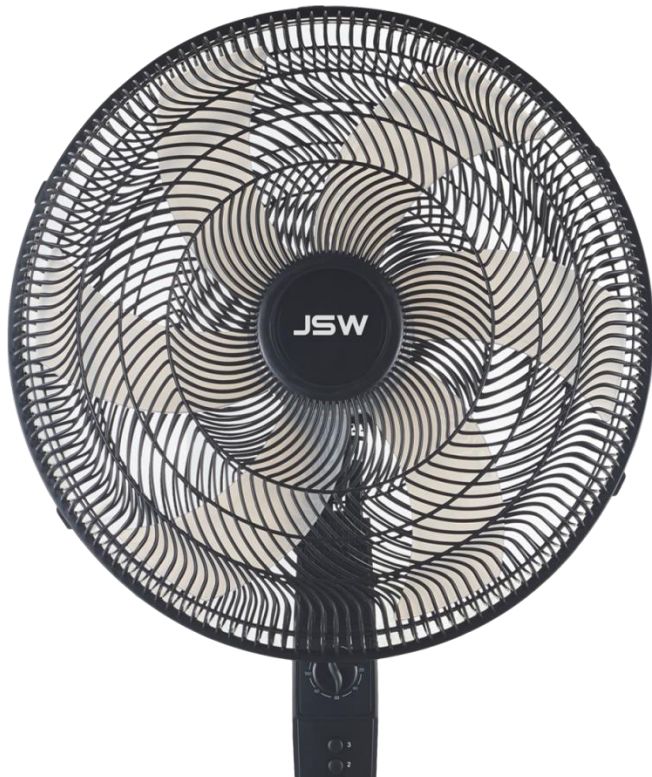

Available In: Double Queen & King

CEH

Stand Fan

JF-9840

20" Stand Fan

3 Speed Settings

2 Hrs. Timer Knob

Full Plastic Guard