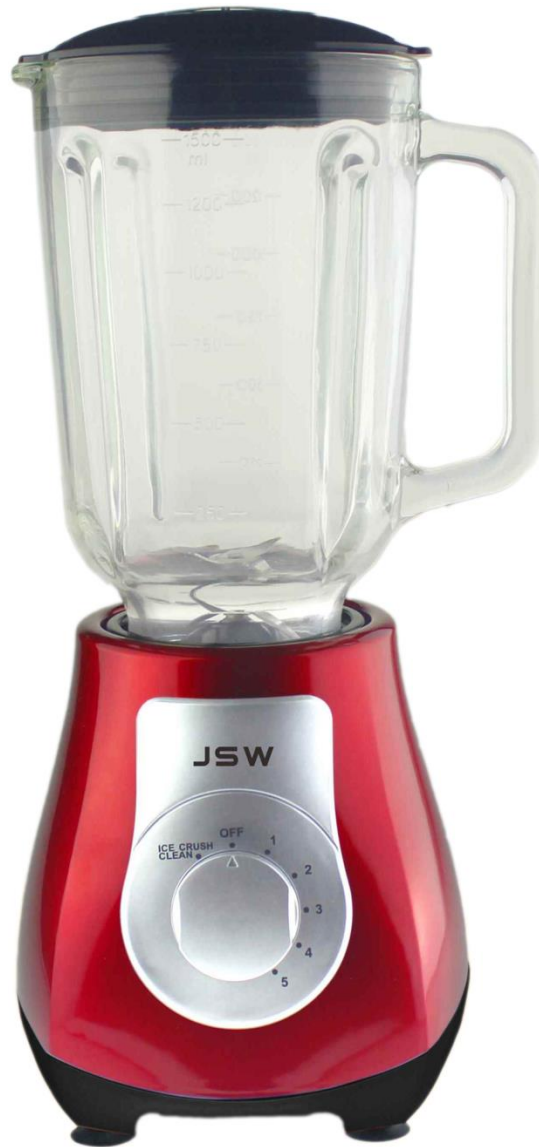

10 Speed

Premium Quality

Countertop Blender

Pulse Function

1500 ml Capacity

Glass Jar

Stainless Steel

Cross Blade

Easy to Use

Multi-Functional Blender

CEH

Glass Blender

JB-8936G

For Household Use

5 Speed

Premium Quality