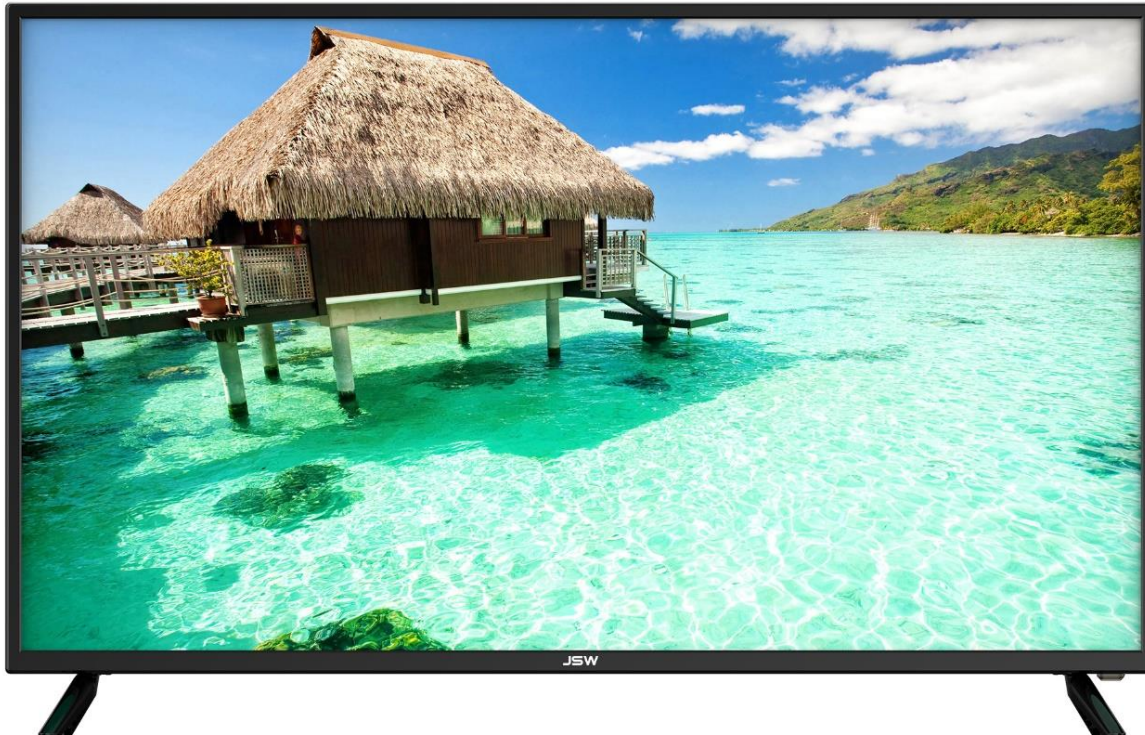

CEH

UHD Smart LED Television

Android

LED TV

4K (2160p) UHD

WIFI & LAN Connect

Android 11 (1G+8G)

VGA, USB, HDMI

Available in
50", 55", 65", 75", 85"

Dolby Audio

Home Entertainment: Dual Channel 3W Full Range Speakers, Good For Streaming **With Roku, Netflix, Amazon Prime Video, Hulu**. HDMI Connect With PS5, PS4, PS3, X-Box, PC Device Gaming

HDMI™