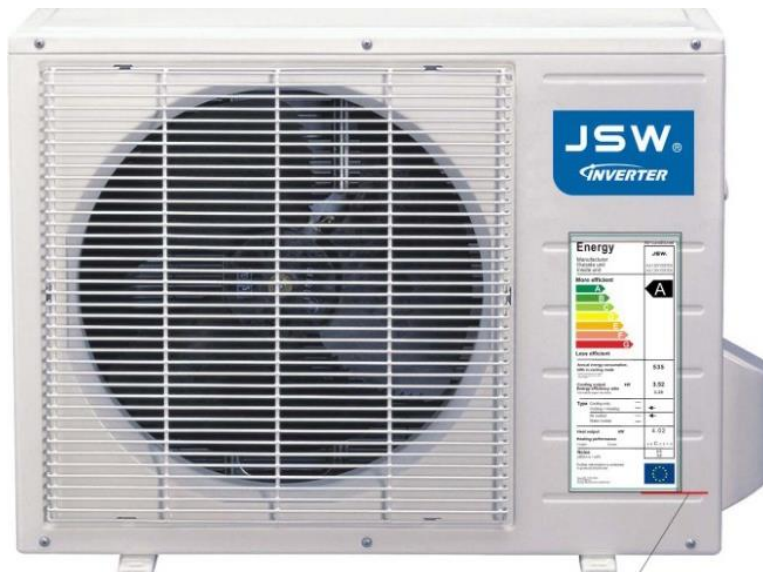

Flash Light

Built-In Rechargeable
Battery

USB

9W AC & DC

CEH

Split Air Conditioner Inverter

JAC12INX6, JAC18INX6, JAC24INX6

Cooling & Heating