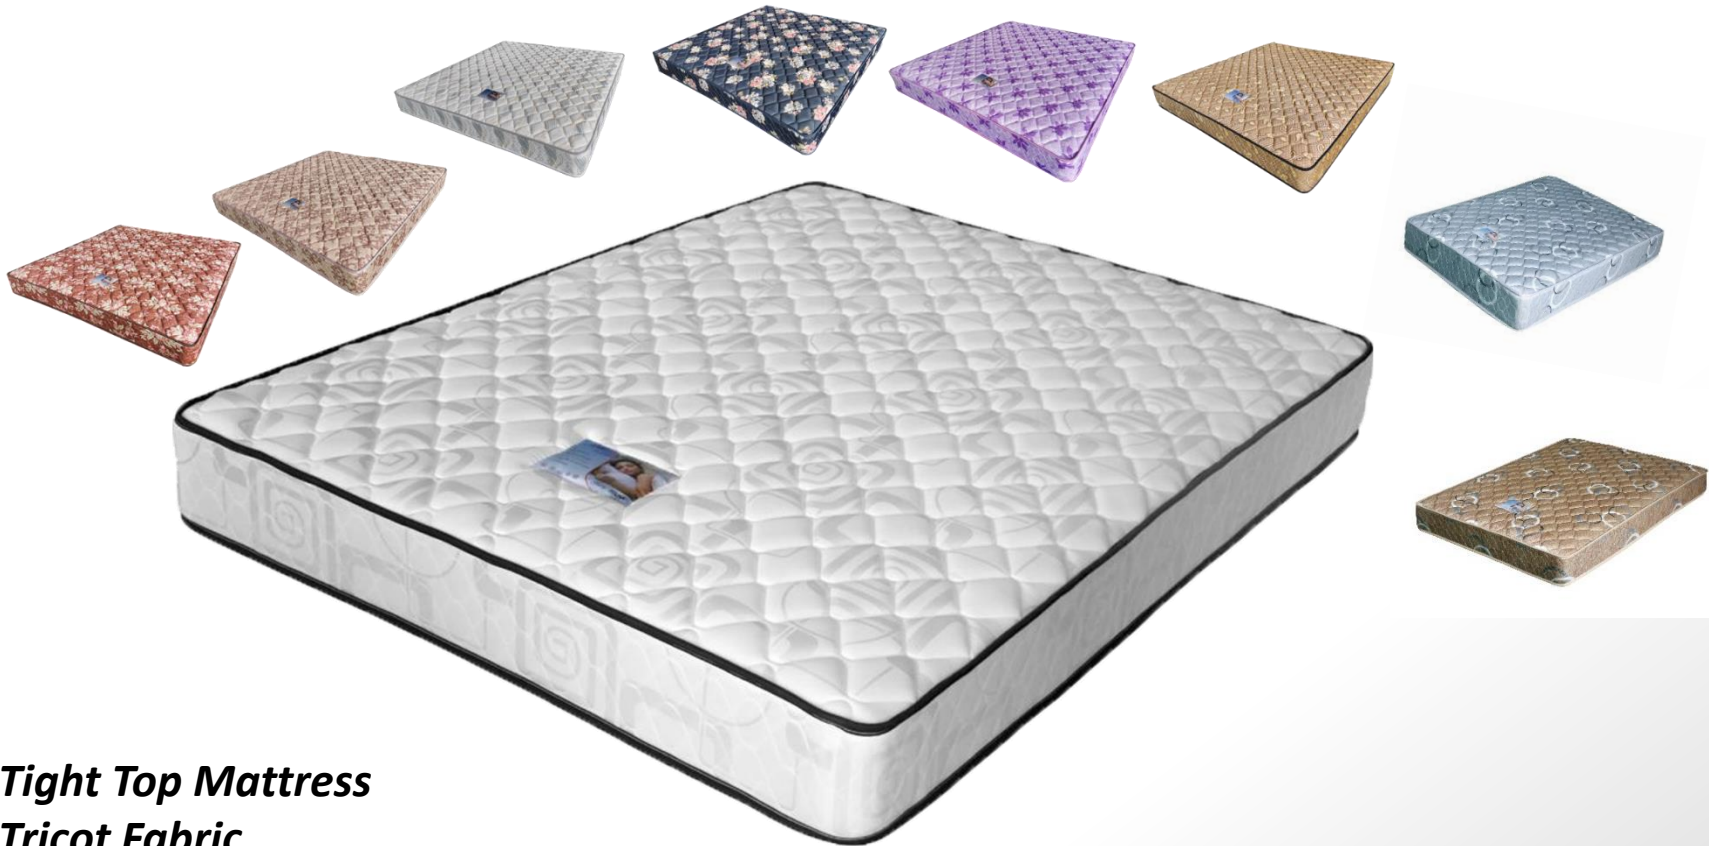

Mattress

JMA01TTC*

JSW COZY SERIES

#Tight Top Mattress

#Tricot Fabric

#Continuous Spring

Available In: Double, Queen & King

CEH