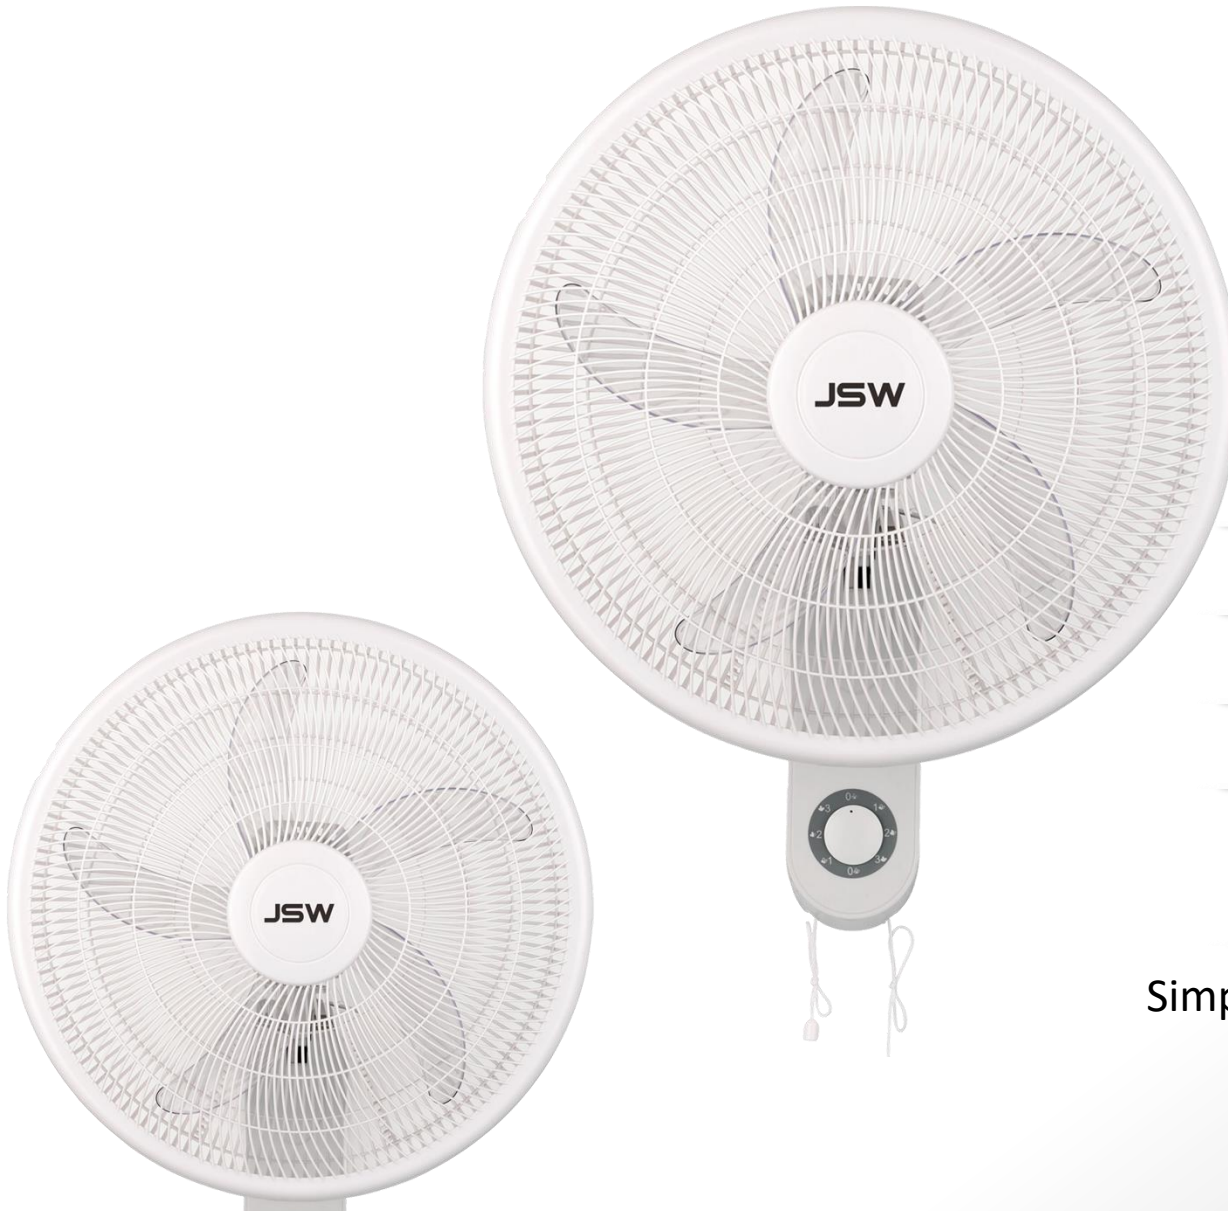

CEH

Wall Fan

JWF-86P

18" Wall Fan

3 Speed Settings

Full Plastic Guard

Optional Oscillation

Tilt to Direct Air

With Pulling Rope

For On & Off

Simple "No tools" Assembly