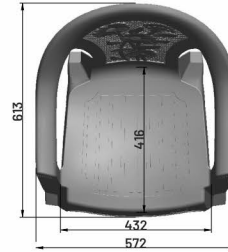

BROWN

MODEL
STOOL

Durable Quality

Weight : 1500gram

Finish : Glossy

SIZE DETAIL

REGULAR CHAIR

DINING CHAIR