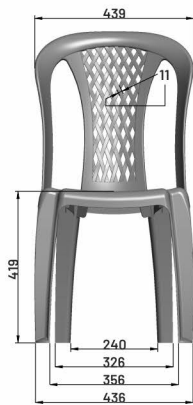

BROWN

MODEL
STOOL

Durable Quality

Weight : 1500gram

Finish : Glossy

SIZE DETAIL

REGULAR CHAIR

DINING CHAIR