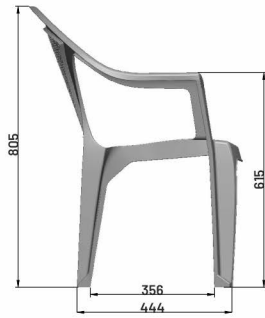

BROWN

MODEL
STOOL

Durable Quality

Weight : 1500gram

Finish : Glossy

SIZE DETAIL

REGULAR CHAIR

DINING CHAIR