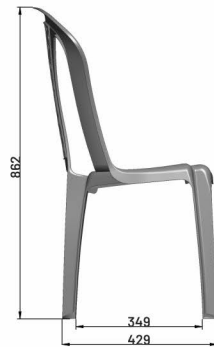

BROWN

MODEL
STOOL

Durable Quality

Weight : 1500gram

Finish : Glossy

SIZE DETAIL

REGULAR CHAIR

DINING CHAIR