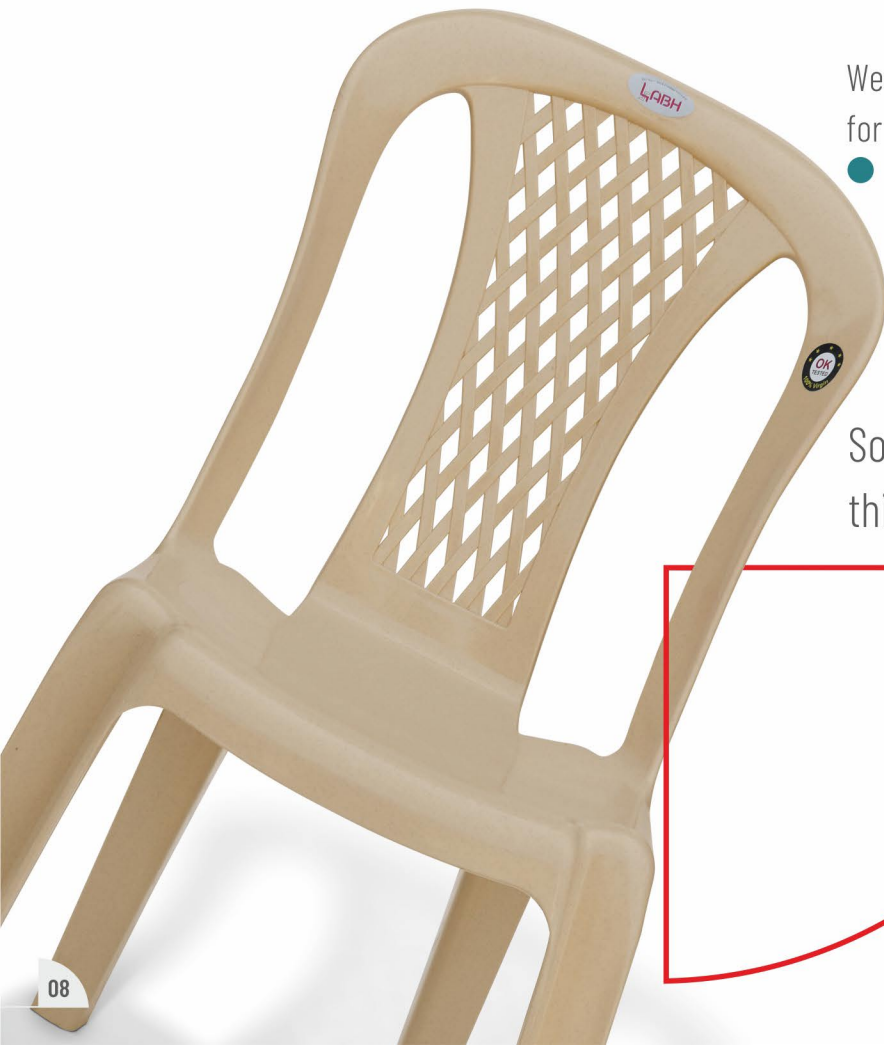

MARBLE

MODEL
MAXIMA

100% Virgin Quality

Weight : 2150gram

Finish : Glossy

DINING
CHAIR |

We can make any **COLOUR**
for your special requirement

Sometimes the most productive
thing you can do is **RELAX.**