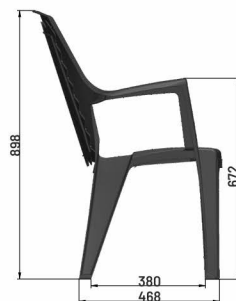

PREMIUM CHAIR