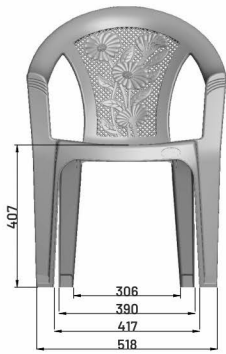

BROWN

MODEL
STOOL

Durable Quality

Weight : 1500gram

Finish : Glossy

SIZE DETAIL

REGULAR CHAIR

DINING CHAIR