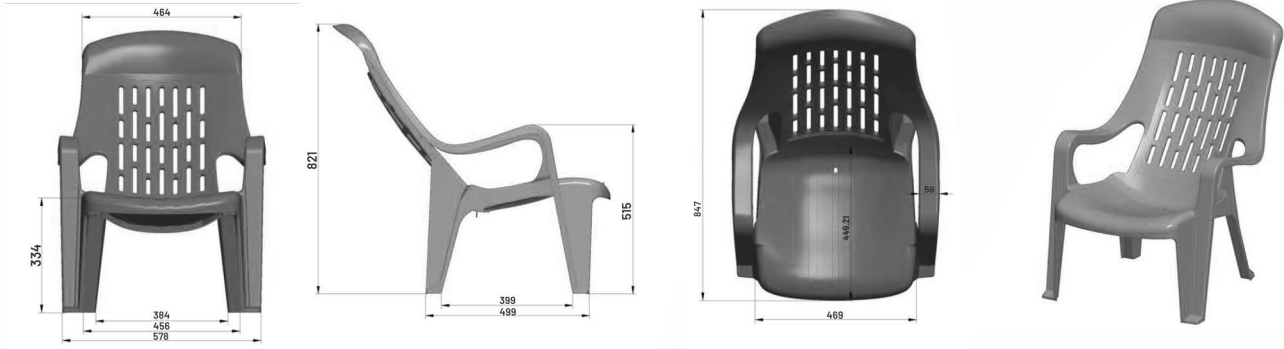

COMFORT CHAIR