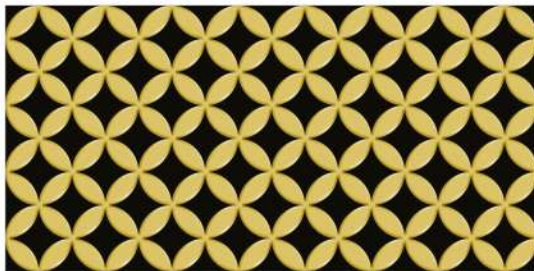

**300x
600mm** — **Golden & Silver**
Highlighter

Application

G-3001-BLACK

G-3001-WHITE

S-3001-BLACK

S-3001-WHITE

G-3333-BLACK

G-3333-WHITE