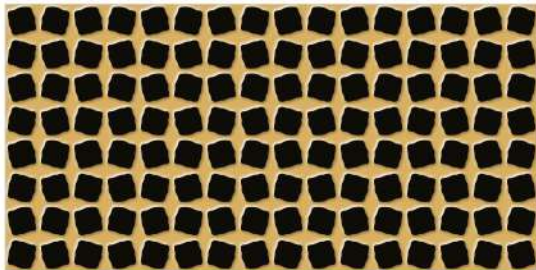

300x600mm — Golden & Silver Highlighter

Application

G-6001-BLACK