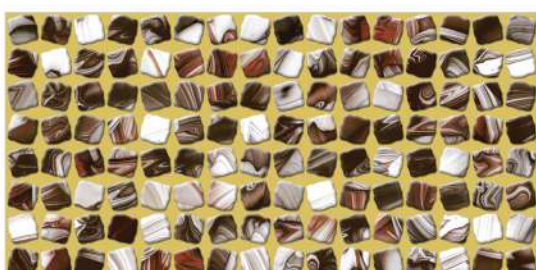

300x600mm — Golden & Silver Highlighter

Application

G-6001-BLACK

G-6001-WHITE

S-6001-BLACK

S-6001-WHITE

G-6001-HL 1

S-6001-HL 1