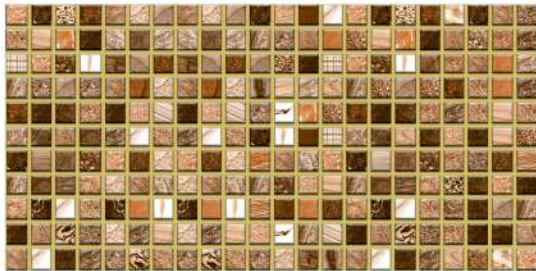

300x600mm — Golden & Silver Highlighter

Application

G-7001-MULTISTONE

S-7001-MULTISTONE

G-7001-BROWN MARBLE

S-7001-BROWN MARBLE

G-7001-BLUE MARBLE

S-7001-BLUE MARBLE