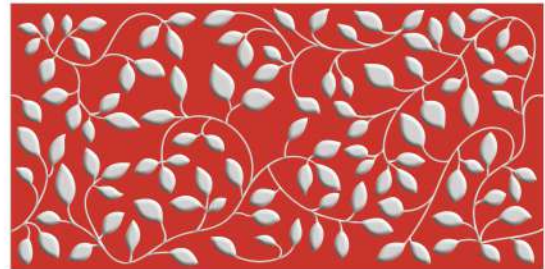

Attractive shade

300x600mm — Golden & Silver Highlighter

Application

G-4001-BLACK

G-4001-WHITE

S-4001-BLACK

S-4001-WHITE

G-4001-RED