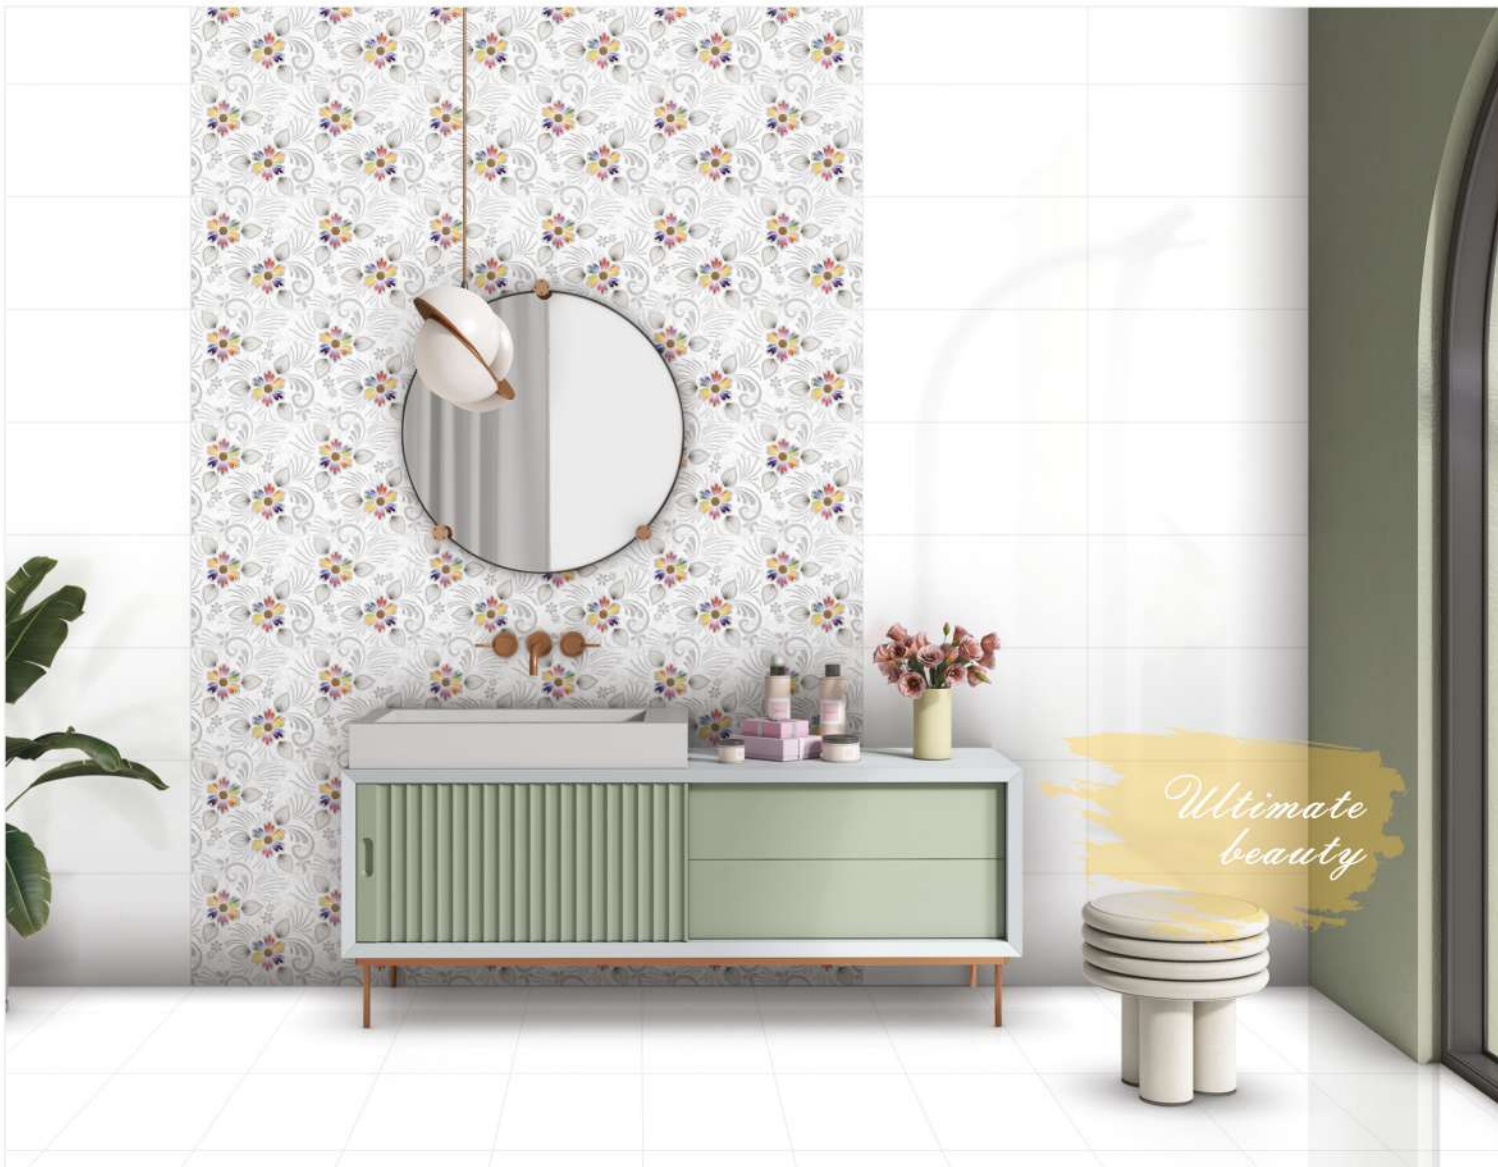

**300x
600mm** — **Golden & Silver**
Highlighter

Application

G-56-HL-5

S-56-HL-5

Digital Series

**300x
600mm** — **Golden & Silver**
Highlighter

Application

G-57-HL-1