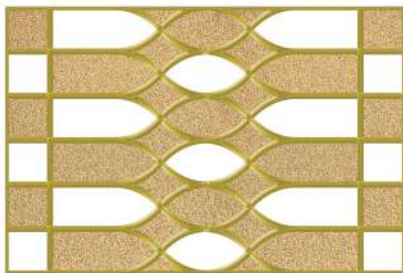

300x450mm — Golden & Silver Highlighter

Application

G-301-BLACK

G-301-WHITE

S-301-BLACK

S-301-WHITE

G-333-CAPSUL

S-333-CAPSUL