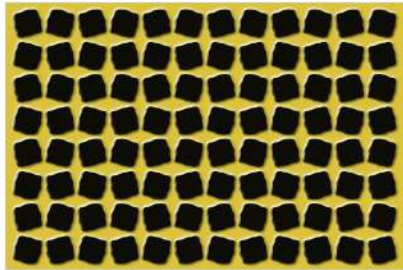

300x450mm — Golden & Silver Highlighter

Application

G-301-BLACK