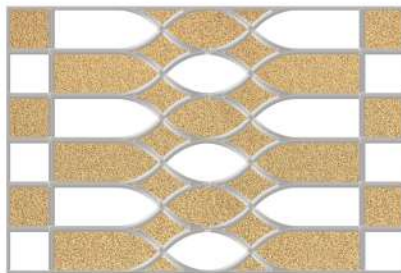

300x450mm — Golden & Silver Highlighter

Application

G-301-BLACK

G-301-WHITE

S-301-BLACK

S-301-WHITE

G-333-CAPSUL

S-333-CAPSUL