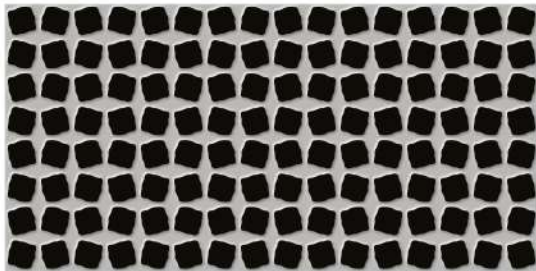

300x600mm — Golden & Silver Highlighter

Application

G-6001-BLACK

G-6001-WHITE

S-6001-BLACK

S-6001-WHITE

G-6001-HL 1

S-6001-HL 1