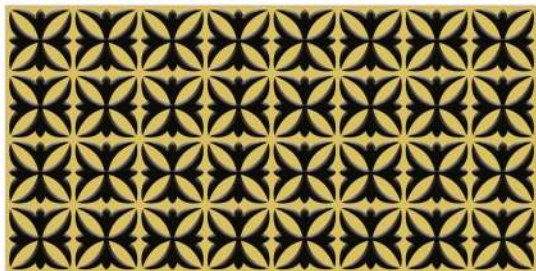

*Privileged
creation*

300x600mm — Golden & Silver Highlighter

Application

G-9001-BLACK

G-9001-WHITE

S-9001-BLACK

S-9001-WHITE

G-44-BLACK