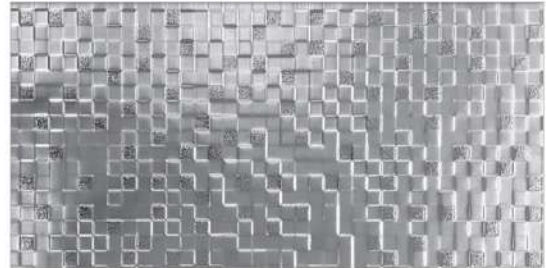

*Perfect
design*

Luster Series

**300x
600mm** — **Golden & Silver**
Highlighter

Application

G-17043

S-17043

G-17044

S-17044