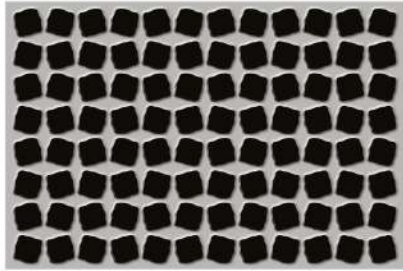

300x450mm — Golden & Silver Highlighter

Application

G-301-BLACK

G-301-WHITE

S-301-BLACK

S-301-WHITE

G-333-CAPSUL

S-333-CAPSUL