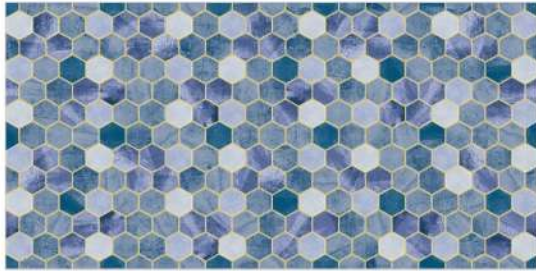

**300x
600mm** — **Golden & Silver**
Highlighter

Application

G-16-HL 3