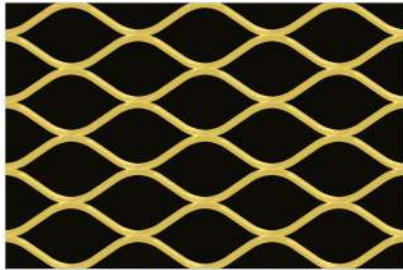

300x450mm — Golden & Silver Highlighter

Application

G-777-BLACK