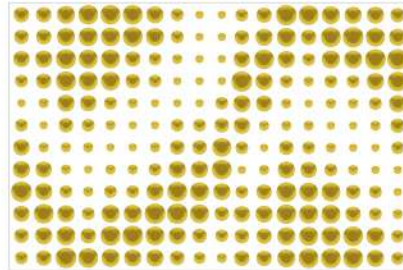

G-201-WHITE