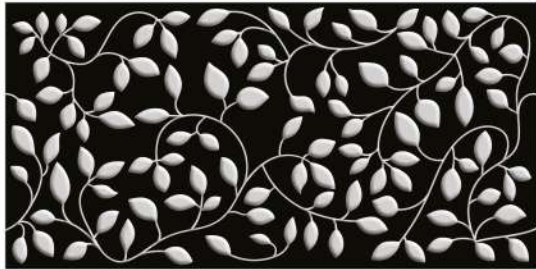

Attractive shade

300x600mm — Golden & Silver Highlighter

Application

G-4001-BLACK

G-4001-WHITE

S-4001-BLACK

S-4001-WHITE

G-4001-RED