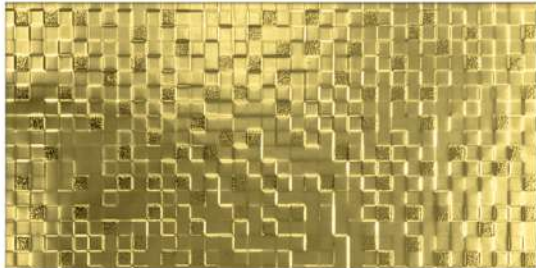

*Perfect
design*

Luster Series

**300x
600mm** — **Golden & Silver**
Highlighter

Application

G-17043

S-17043

G-17044

S-17044