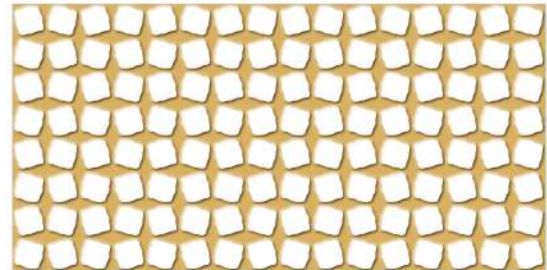

G-6001-WHITE