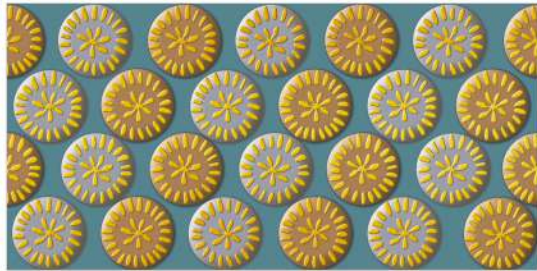

S-1801

Digital Series

300x600mm — **Golden & Silver** Highlighter

Application

G-61-HL-1

S-61-HL-1

G-61-HL-2

S-61-HL-2