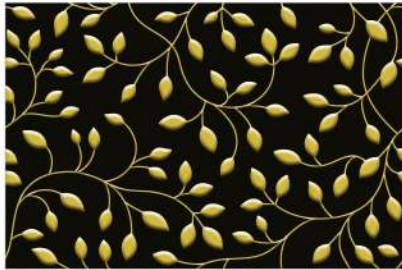

*Classic
impressions*

300x450mm — Golden & Silver Highlighter

Application

G-501-BLACK

G-501-WHITE

S-501-BLACK

S-501-WHITE

G-501-RED