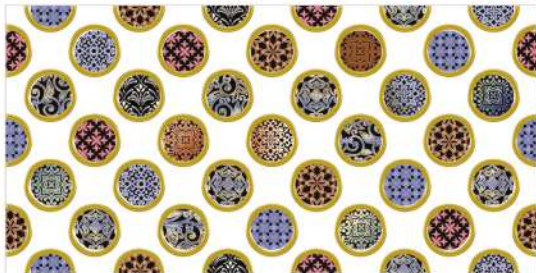

300x600mm — Golden & Silver Highlighter

Application

G-5555-HL 2

S-5555-HL 2

G-5555-HL 3

S-5555-HL 3

G-5555-HL 4

S-5555-HL 4