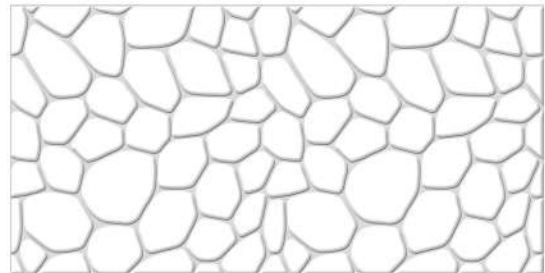

G-58-WHITE

S-58-WHITE

G-60-WHITE

S-60-WHITE

PACKING DETAILS

Size : 300x600mm

Tiles Per Box
8 pcs.

Weight Per Box
23.5 (kg. Approx)