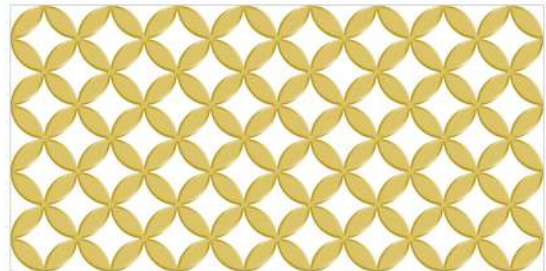

**300x
600mm** — **Golden & Silver**
Highlighter

Application

G-3001-BLACK

G-3001-WHITE

S-3001-BLACK

S-3001-WHITE

G-3333-BLACK

G-3333-WHITE