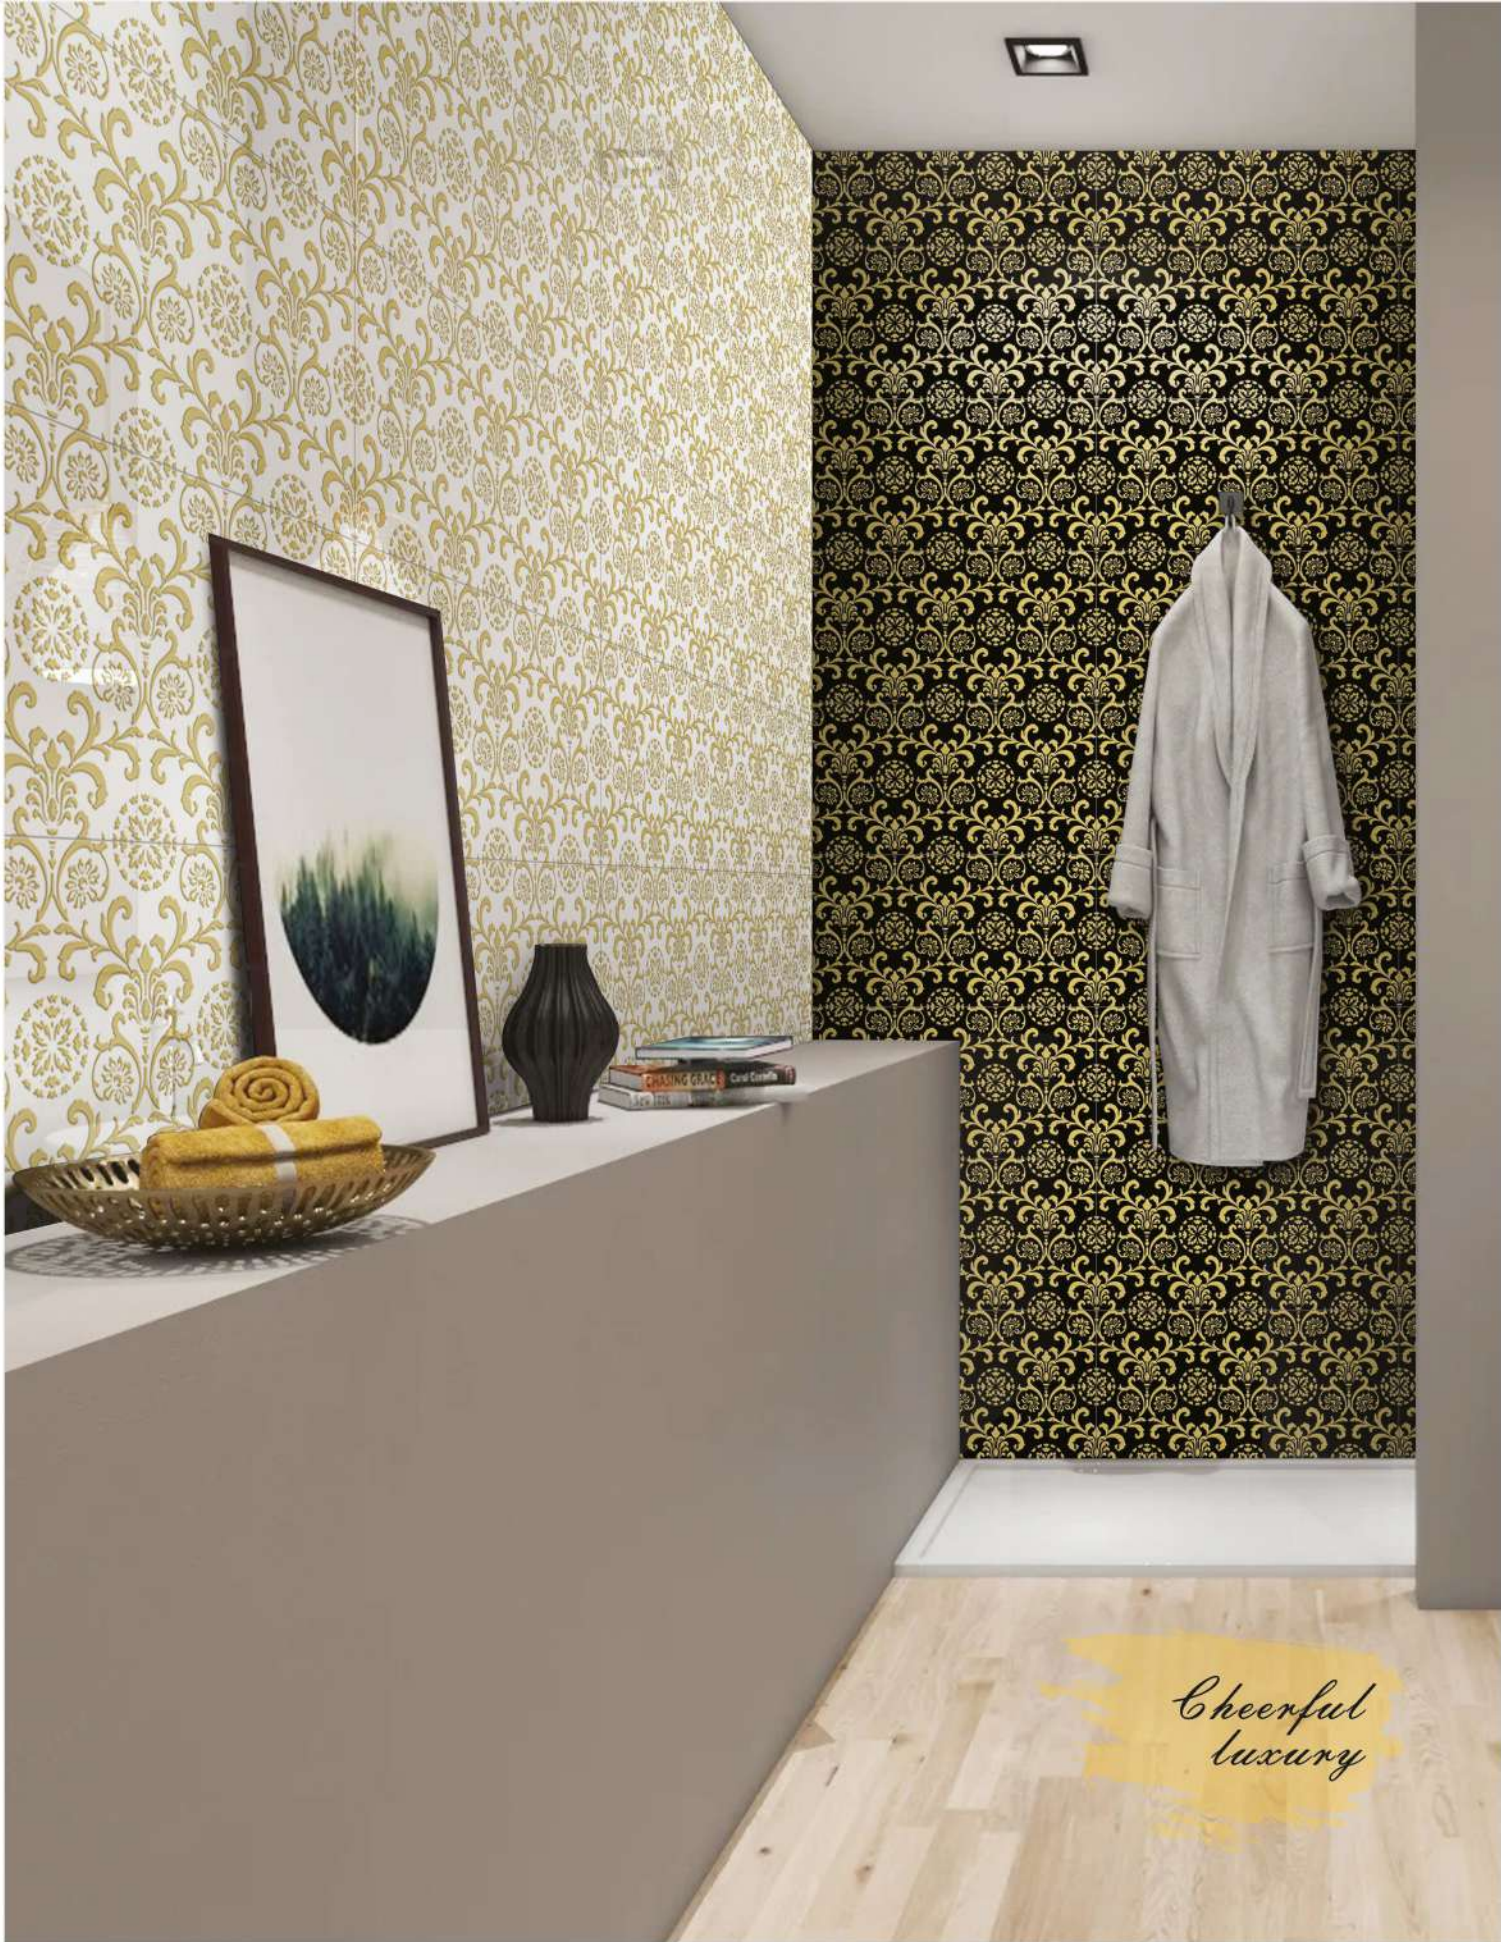

*Cheerful
luxury*