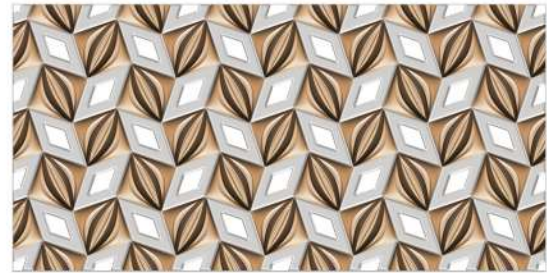

Digital Series

300x600mm — **Golden & Silver** Highlighter

Application

G-55-HL-5

S-55-HL-5

G-55-HL-6

S-55-HL-6

G-55-HL-7