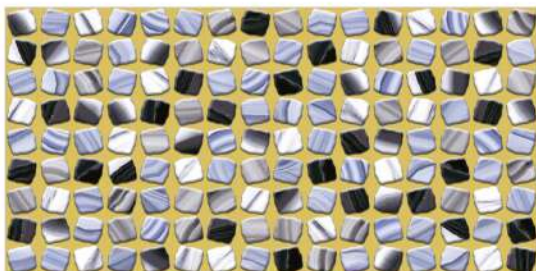

300x600mm — Golden & Silver Highlighter

Application

G-6001-BLACK

G-6001-WHITE

S-6001-BLACK

S-6001-WHITE

G-6001-HL 1

S-6001-HL 1