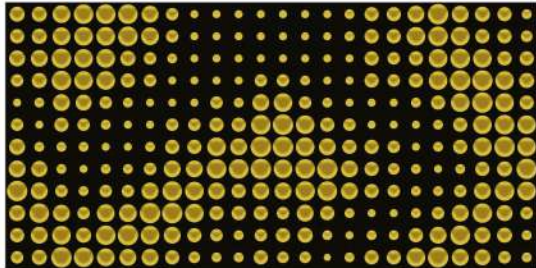

300x600mm — Golden & Silver Highlighter

Application

G-1001-BLACK