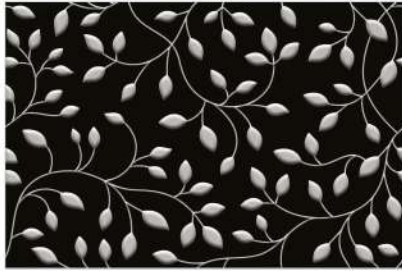

*Classic
impressions*

300x450mm — Golden & Silver Highlighter

Application

G-501-BLACK

G-501-WHITE

S-501-BLACK

S-501-WHITE

G-501-RED