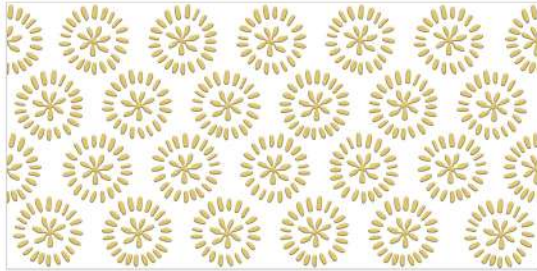

Digital Series

300x600mm — **Golden & Silver** Highlighter

Application

G-61-HL-1