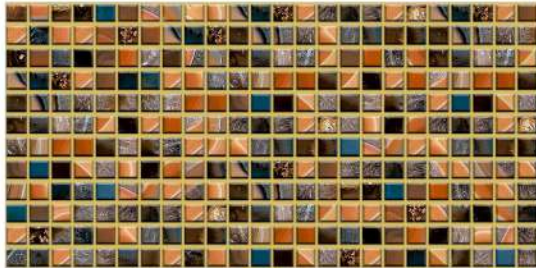

300x600mm — Golden & Silver Highlighter

Application

G-7001-MULTISTONE

S-7001-MULTISTONE

G-7001-BROWN MARBLE

S-7001-BROWN MARBLE

G-7001-BLUE MARBLE

S-7001-BLUE MARBLE