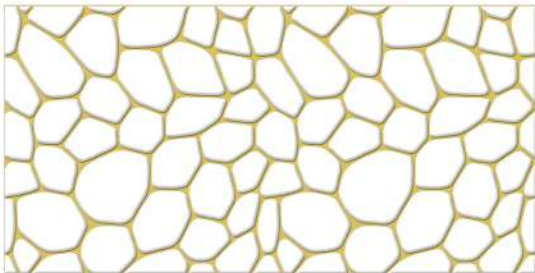

G-58-WHITE