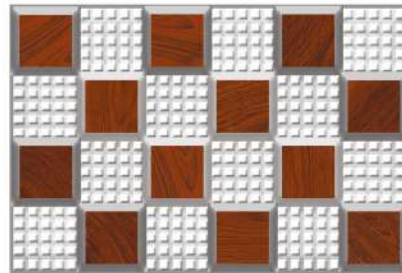

*Majestically
superior*

300x450mm — Golden & Silver Highlighter

Application

G-444-BLACK

G-444-WHITE

S-444-BLACK

S-444-WHITE

G-444-WOODEN