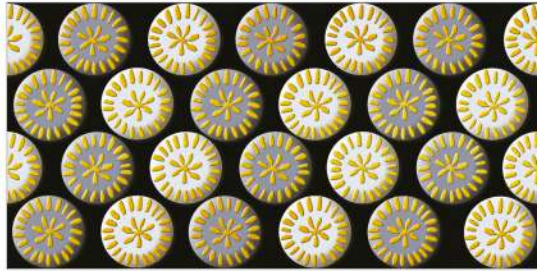

S-1801

Digital Series

300x600mm — **Golden & Silver** Highlighter

Application

G-61-HL-1

S-61-HL-1

G-61-HL-2

S-61-HL-2