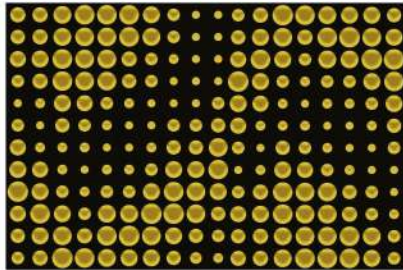

*Thoughtful
design*

300x450mm — Golden & Silver Highlighter

Application

G-201-BLACK

G-201-WHITE

S-201-BLACK

S-201-WHITE

G-222