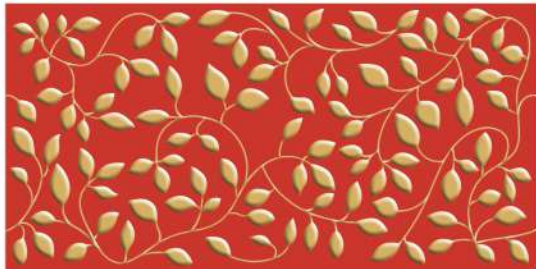

Attractive shade

300x600mm — Golden & Silver Highlighter

Application

G-4001-BLACK

G-4001-WHITE

S-4001-BLACK

S-4001-WHITE

G-4001-RED