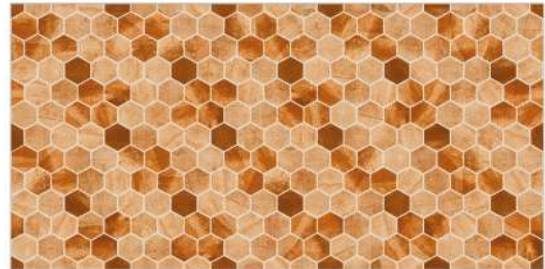

300x600mm — Golden & Silver Highlighter

Application

S-16-HL 1

PACKING DETAILS

Size : 300x600mm

Tiles Per Box 8 pcs.	Weight Per Box 23.5 (kg. Approx)	Area Coverage Per Box 1.44 Sq. Mtr.	Box Packing Type Thermocol