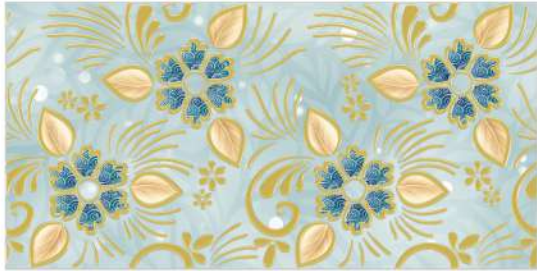

**300x
600mm** — **Golden & Silver**
Highlighter

Application

G-56-HL-5

S-56-HL-5

Digital Series

**300x
600mm** — **Golden & Silver**
Highlighter

Application

G-57-HL-1