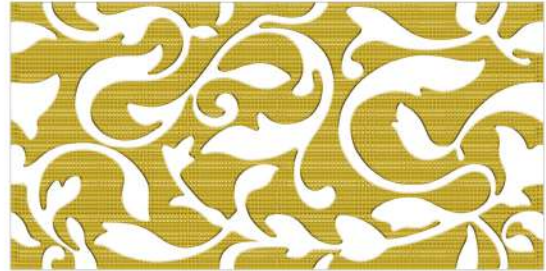

**300x
600mm** — **Golden & Silver**
Highlighter

Application

G-3001-BLACK

G-3001-WHITE

S-3001-BLACK

S-3001-WHITE

G-3333-BLACK

G-3333-WHITE