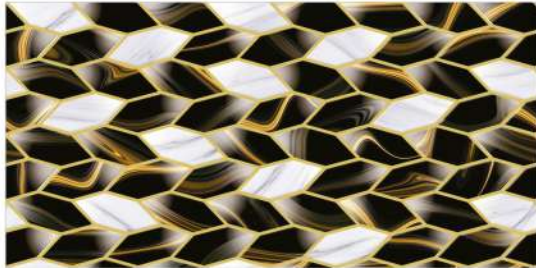

**300x
600mm** — **Golden & Silver**
Highlighter

Application

G-17-HL 3