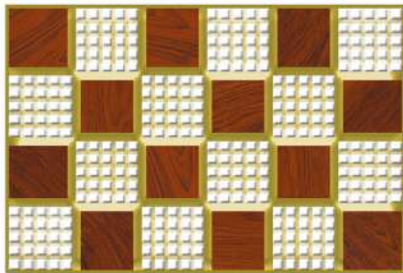

*Majestically
superior*

300x450mm — Golden & Silver Highlighter

Application

G-444-BLACK

G-444-WHITE

S-444-BLACK

S-444-WHITE

G-444-WOODEN