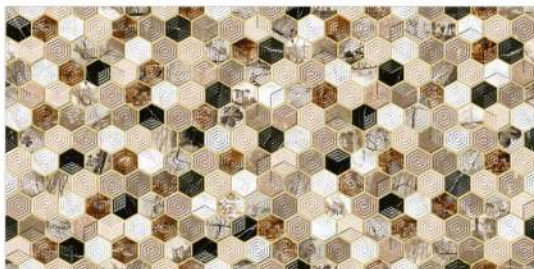

300x600mm — Golden & Silver Highlighter

Application

G-16-HL 2

PACKING DETAILS

Size : 300x600mm

Tiles Per Box 8 pcs.	Weight Per Box 23.5 (kg. Approx)	Area Coverage Per Box 1.44 Sq. Mtr.	Box Packing Type Thermocol