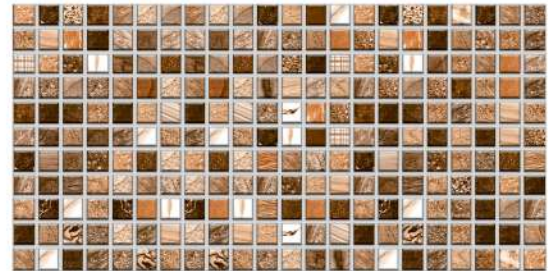

300x600mm — Golden & Silver Highlighter

Application

G-7001-MULTISTONE

S-7001-MULTISTONE

G-7001-BROWN MARBLE

S-7001-BROWN MARBLE

G-7001-BLUE MARBLE

S-7001-BLUE MARBLE