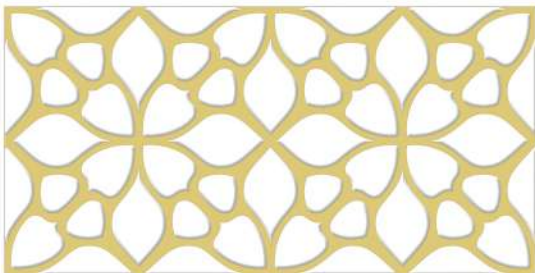

G-60-WHITE