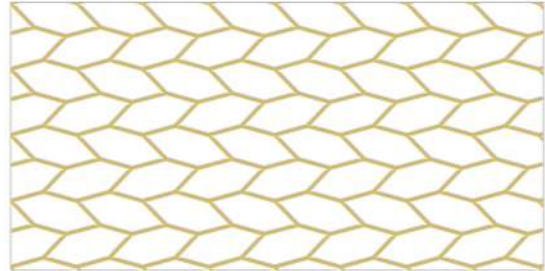

G-17-WHITE