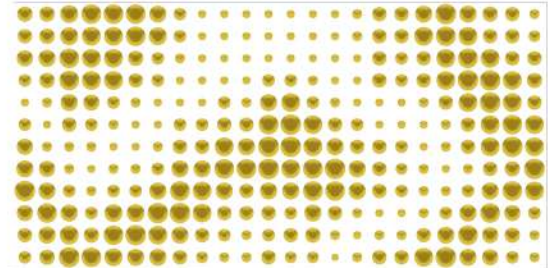

G-1001-WHITE