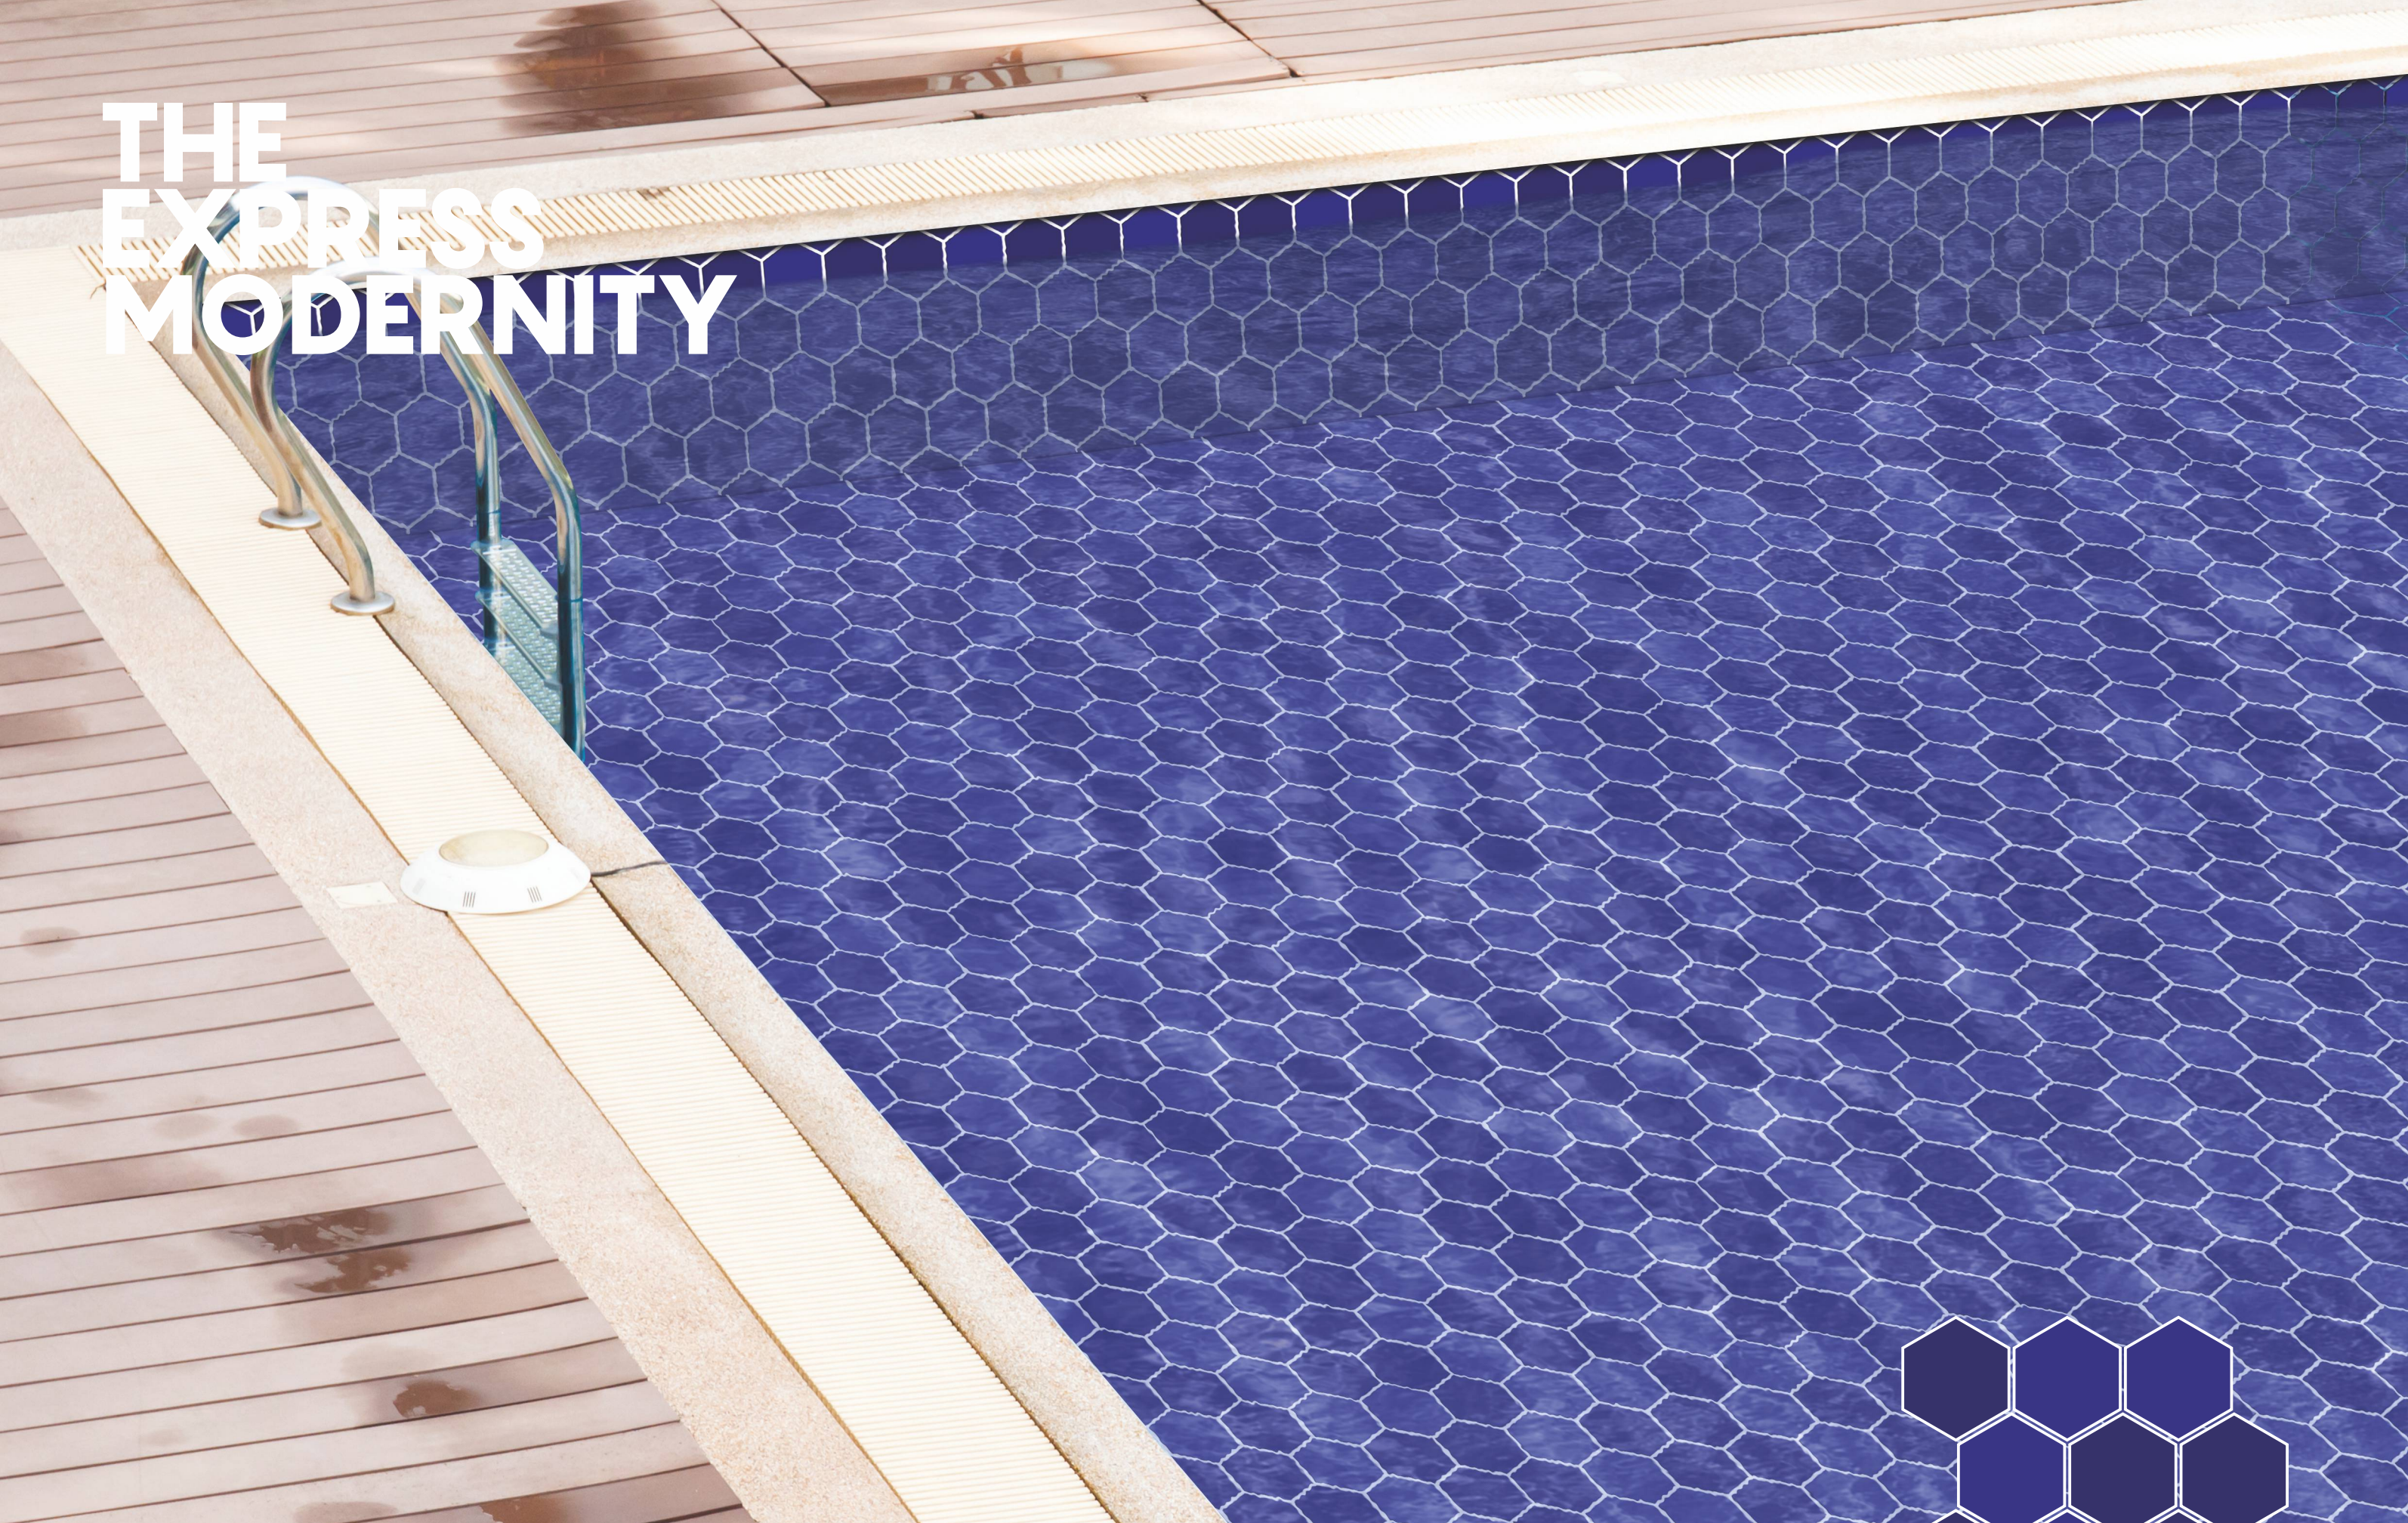

THE EXPRESS MODERNITY