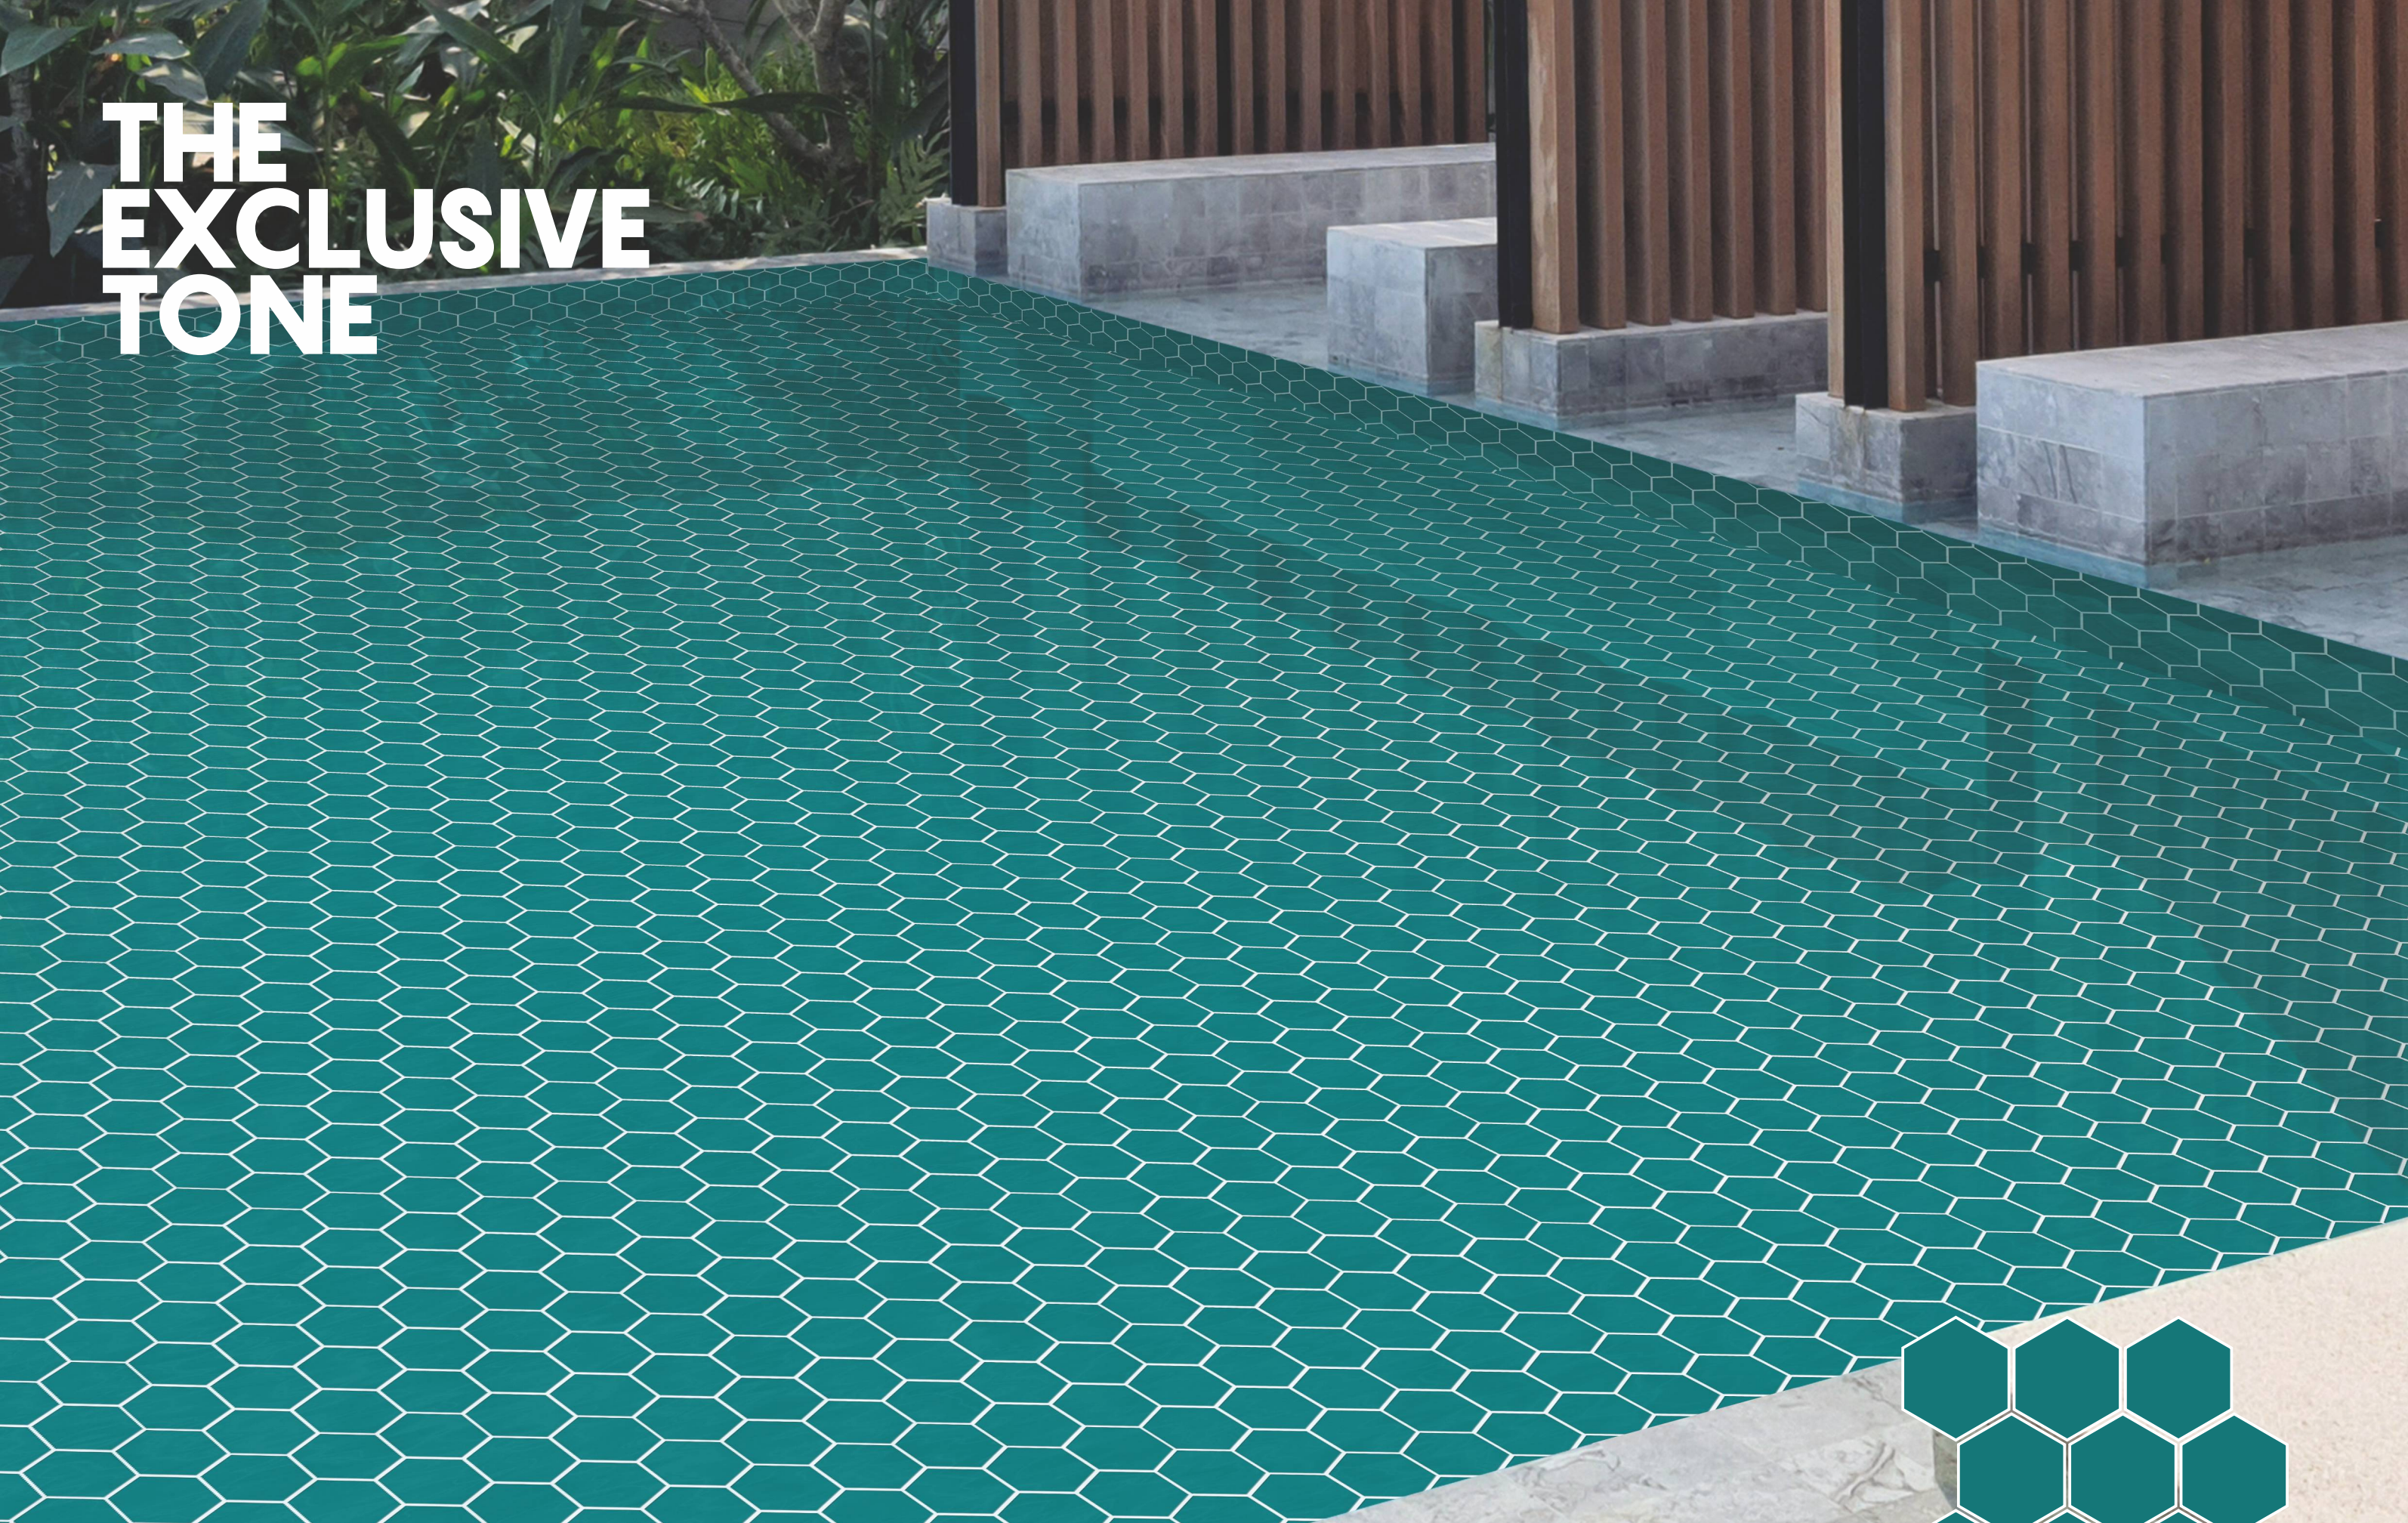

Ideal for
various styles and sizes,
these surfaces are
perfect for any kind
and any size of
swimming pool.

COLOR 

MATT

95X107MM

leminasurfaces.com

THE UNTAMED LEGACY

MX191011

M 1913

Ideal for
various styles and sizes,
these surfaces are
perfect for any kind
and any size of
swimming pool.

COLOR 

MATT

95X107MM

leminasurfaces.com

THE EXCLUSIVE TONE

M1913

G/M 1915

G/M 1916

Ideal for
various styles and sizes,
these surfaces are
perfect for any kind
and any size of
swimming pool.

COLOR 

MATT

95X107MM

leminasurfaces.com

THE ATTRACTIVE SHADE

MX191516

G/M 1701

G/M 1703

G/M 1702

Ideal for various styles and sizes, these surfaces are perfect for any kind and any size of swimming pool.

COLOR 

GLOSSY/MATT 51X59MM

leminasurfaces.com

THE ENDLESS BEAUTY