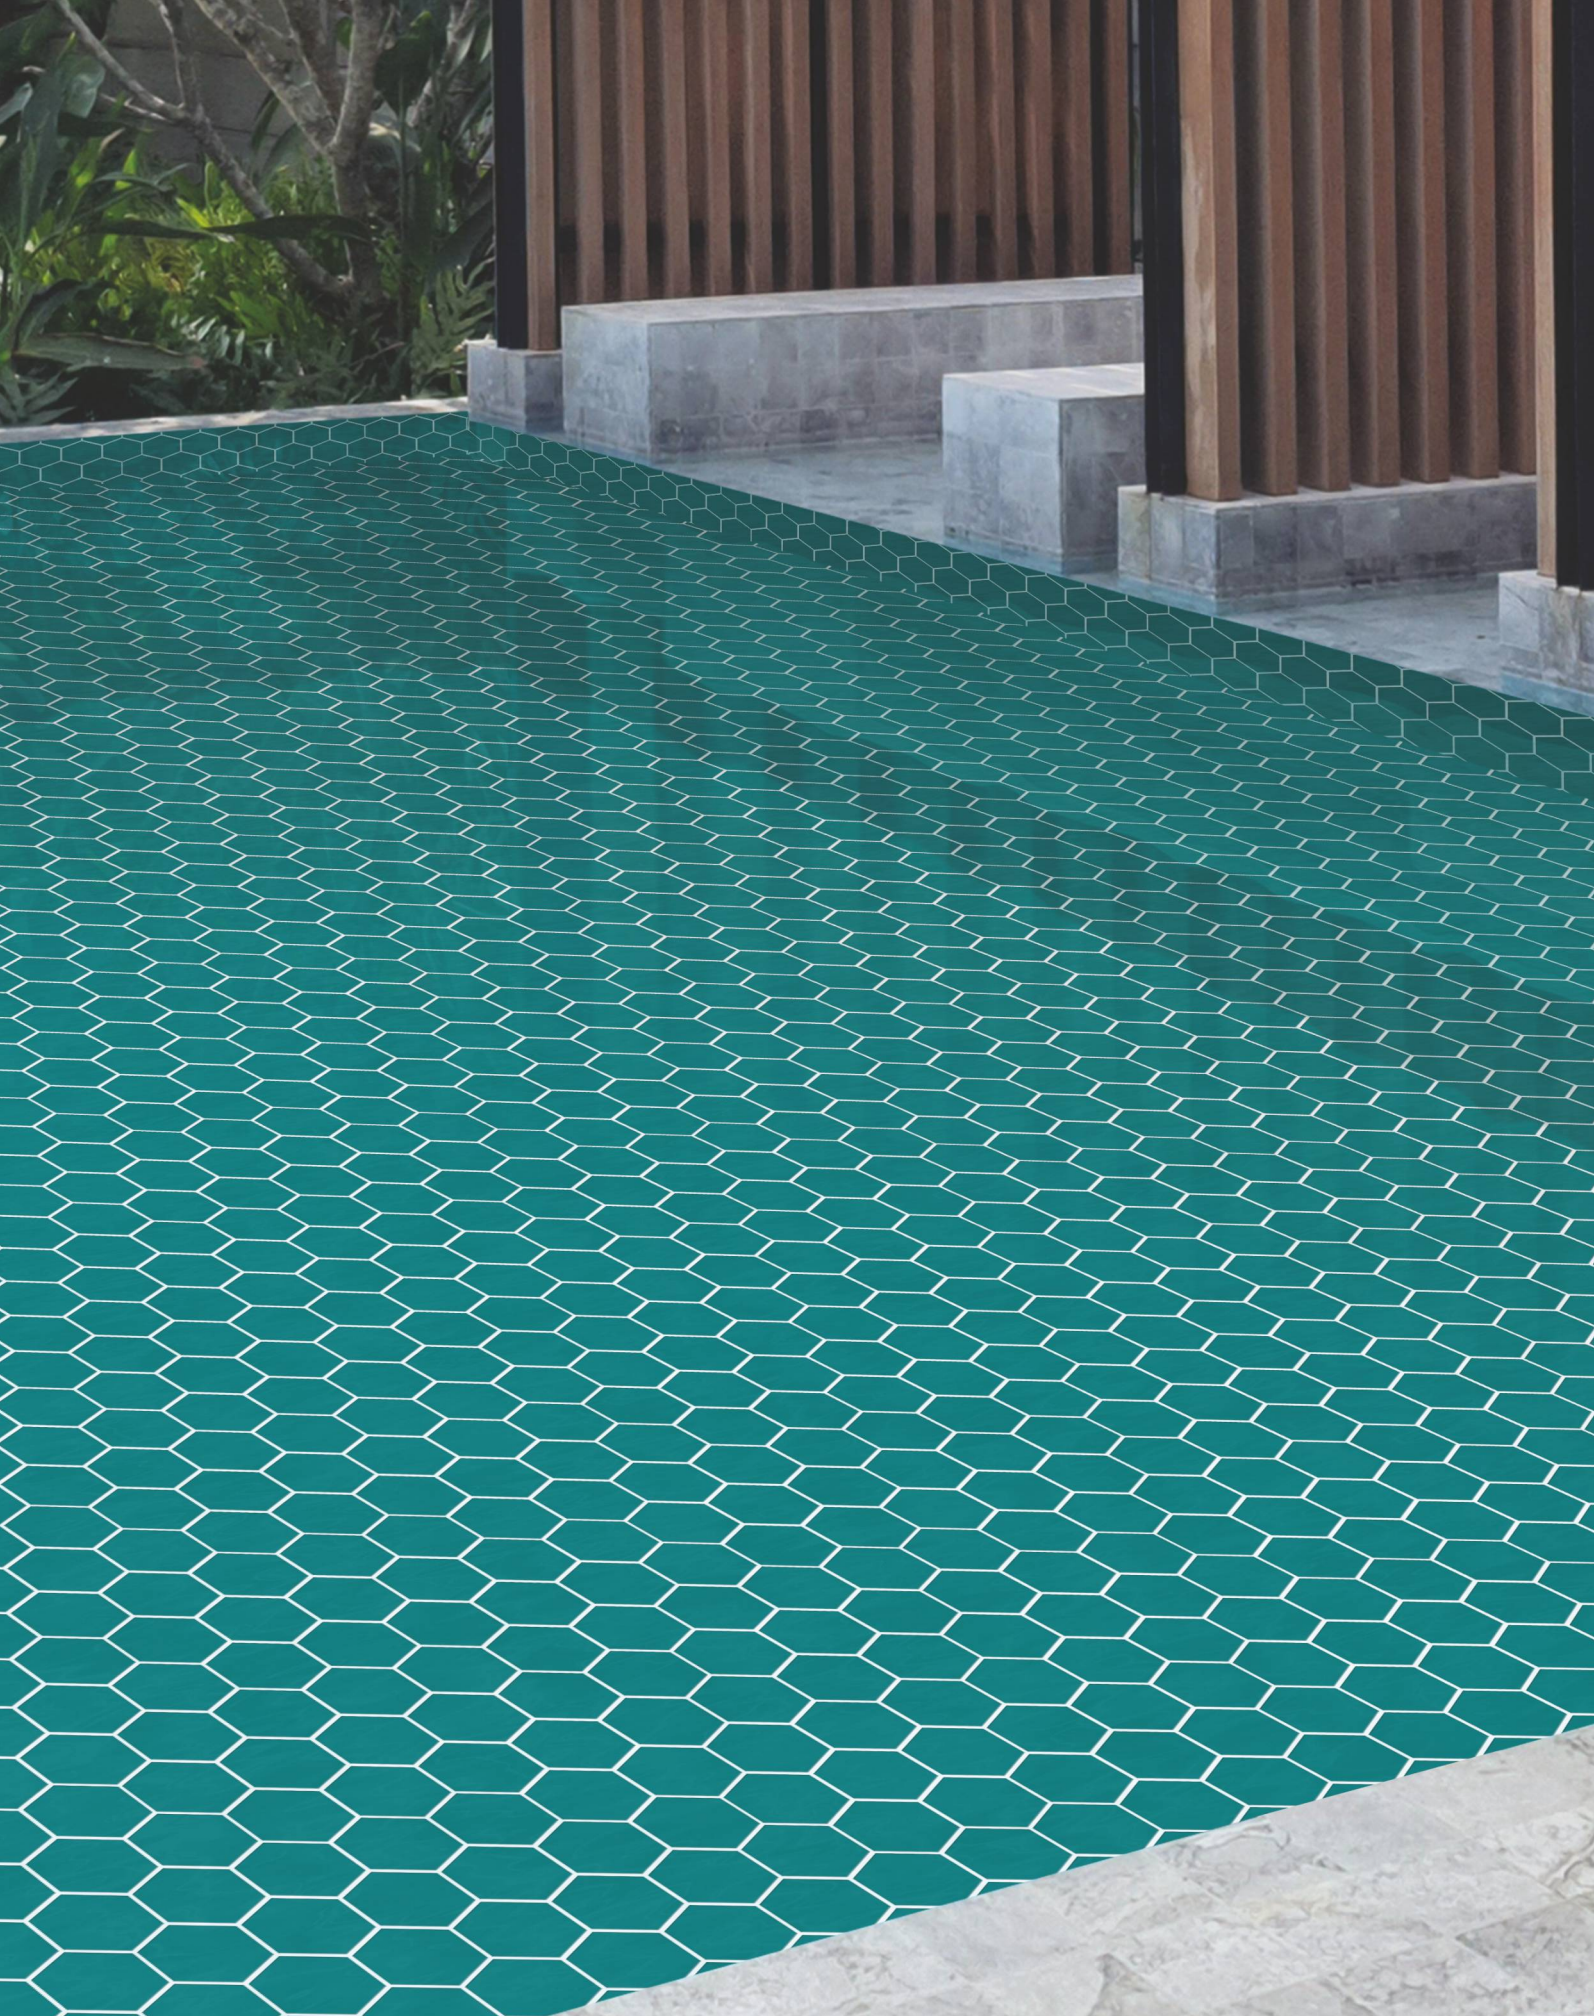

Ideal for
various styles and sizes,
these surfaces are
perfect for any kind
and any size of
swimming pool.

COLOR 

MATT

95X107MM

leminasurfaces.com

THE UNTAMED LEGACY

MX191011

M 1913

Ideal for
various styles and sizes,
these surfaces are
perfect for any kind
and any size of
swimming pool.

COLOR 

MATT

95X107MM

leminasurfaces.com

THE EXCLUSIVE TONE

M1913

G/M 1915

G/M 1916

Ideal for
various styles and sizes,
these surfaces are
perfect for any kind
and any size of
swimming pool.

COLOR 

MATT

95X107MM

leminasurfaces.com

THE ATTRACTIVE SHADE

MX191516