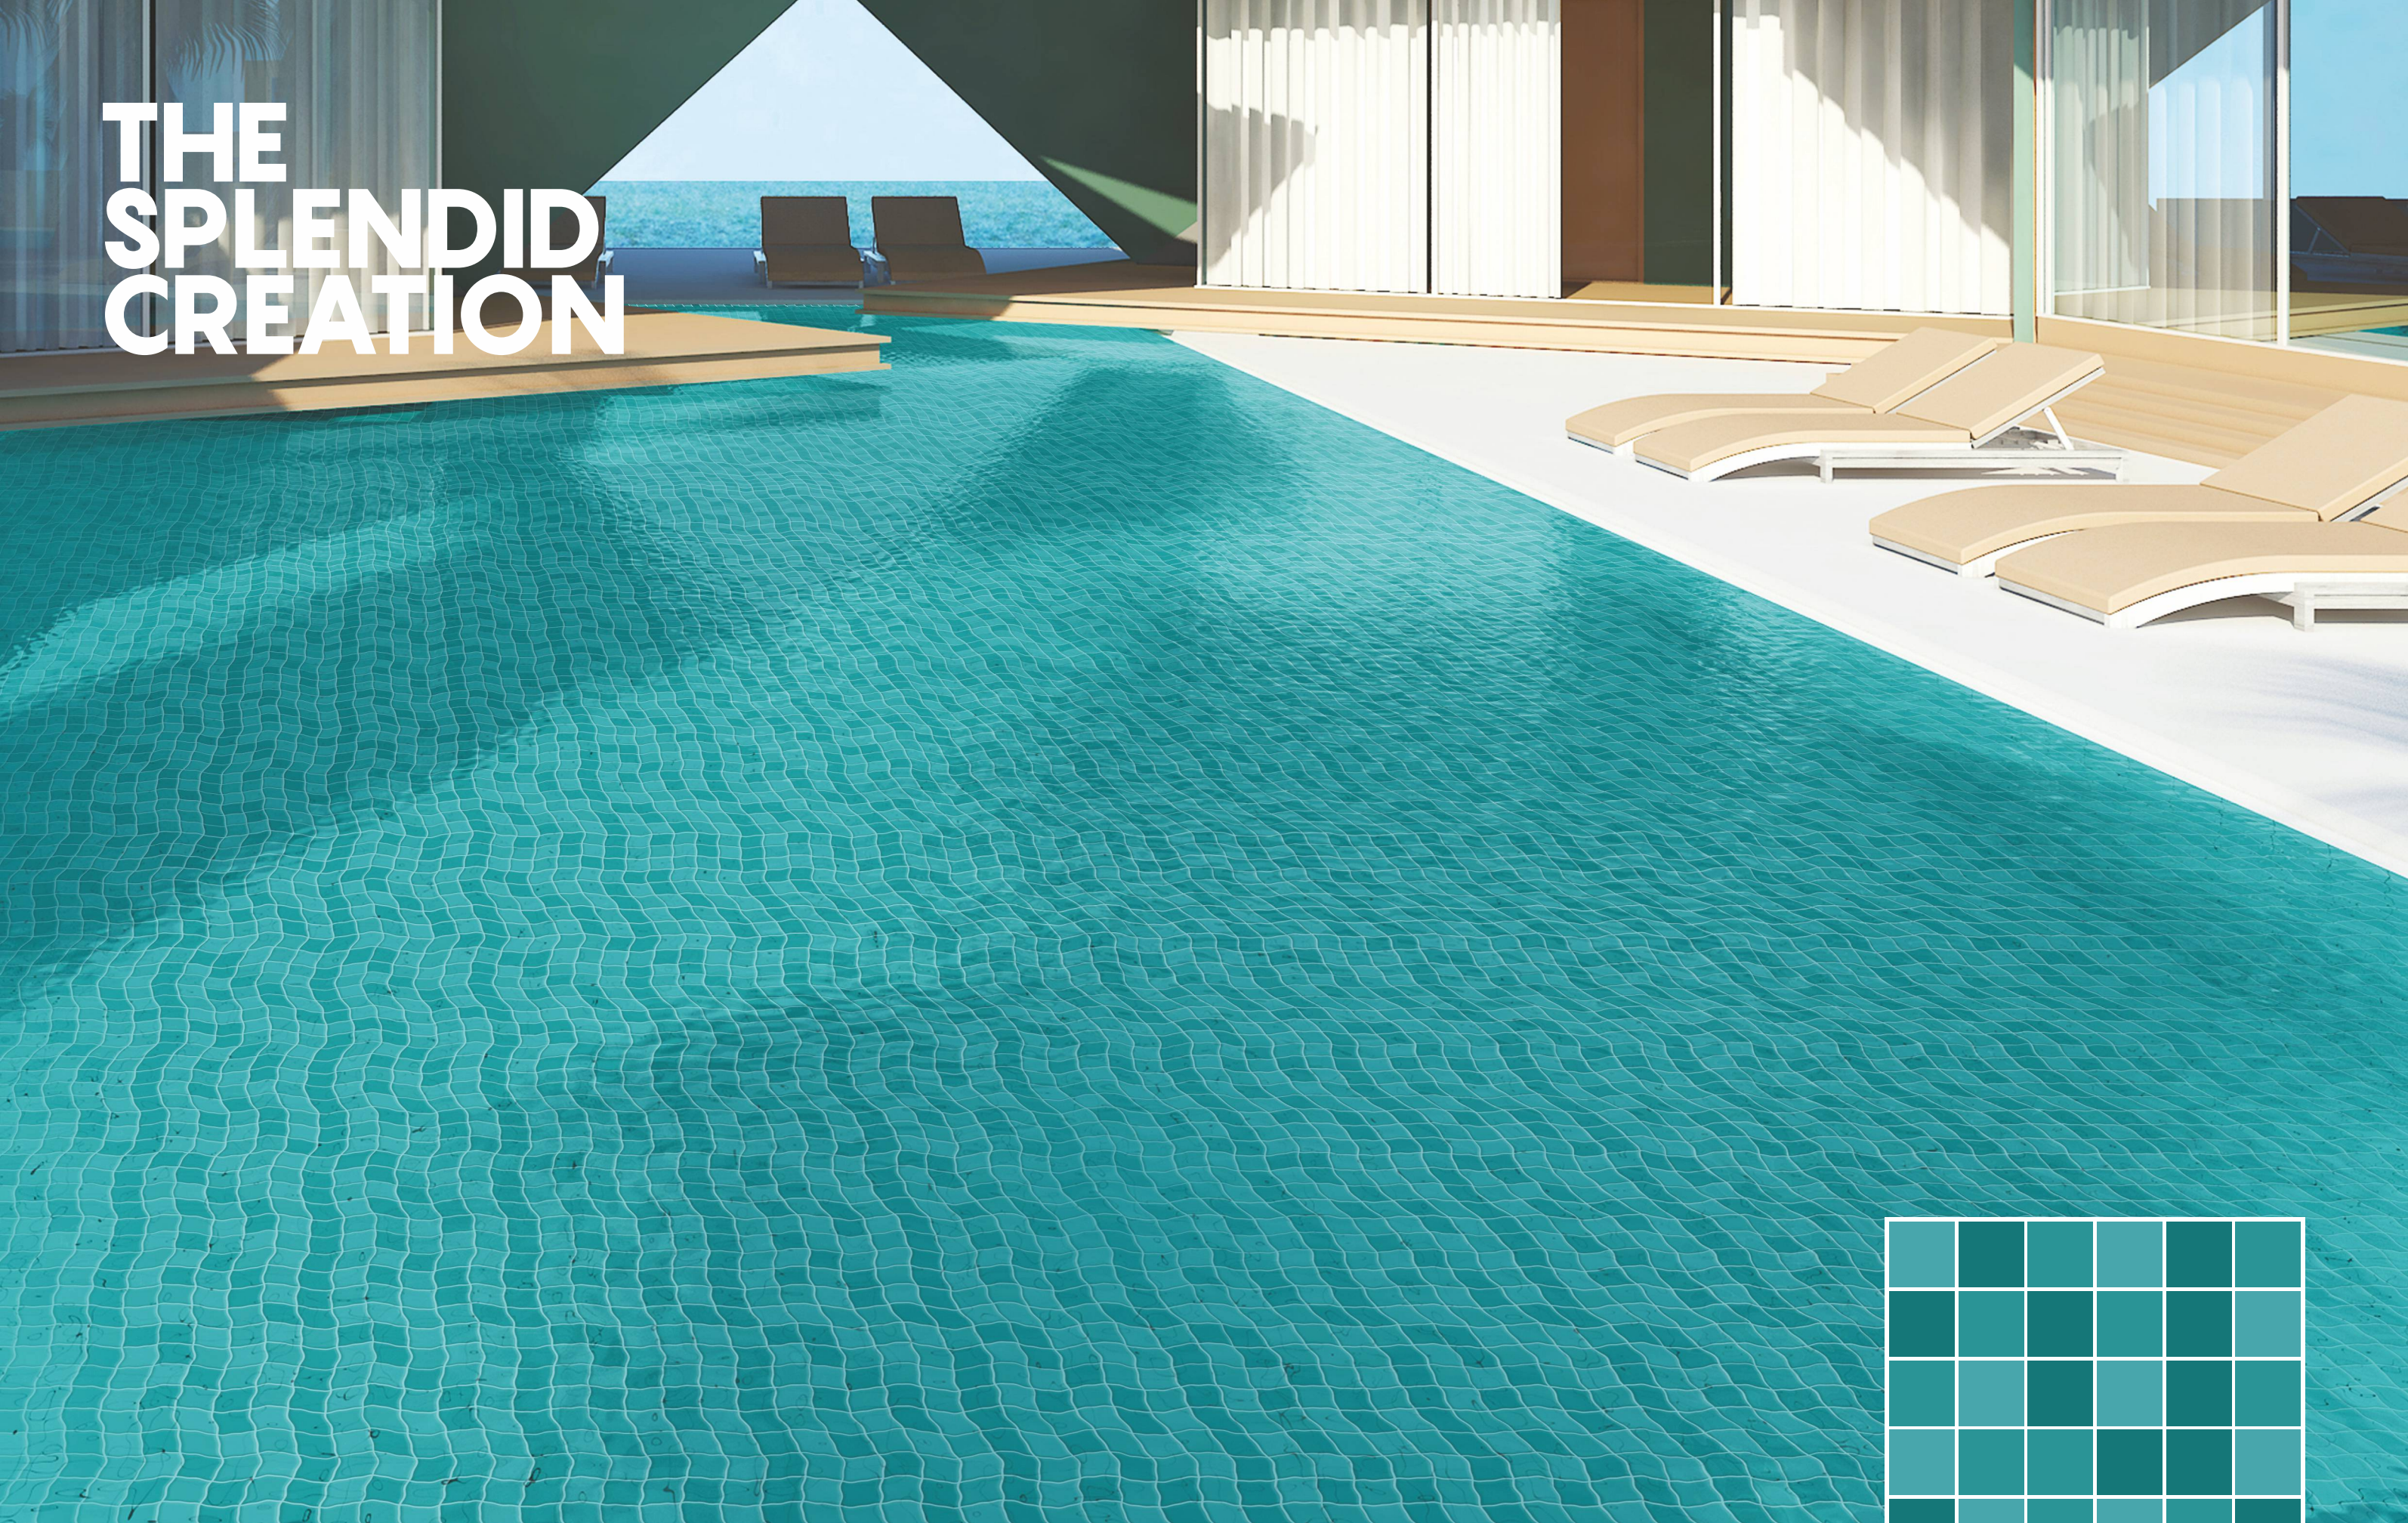

THE SPLENDID CREATION