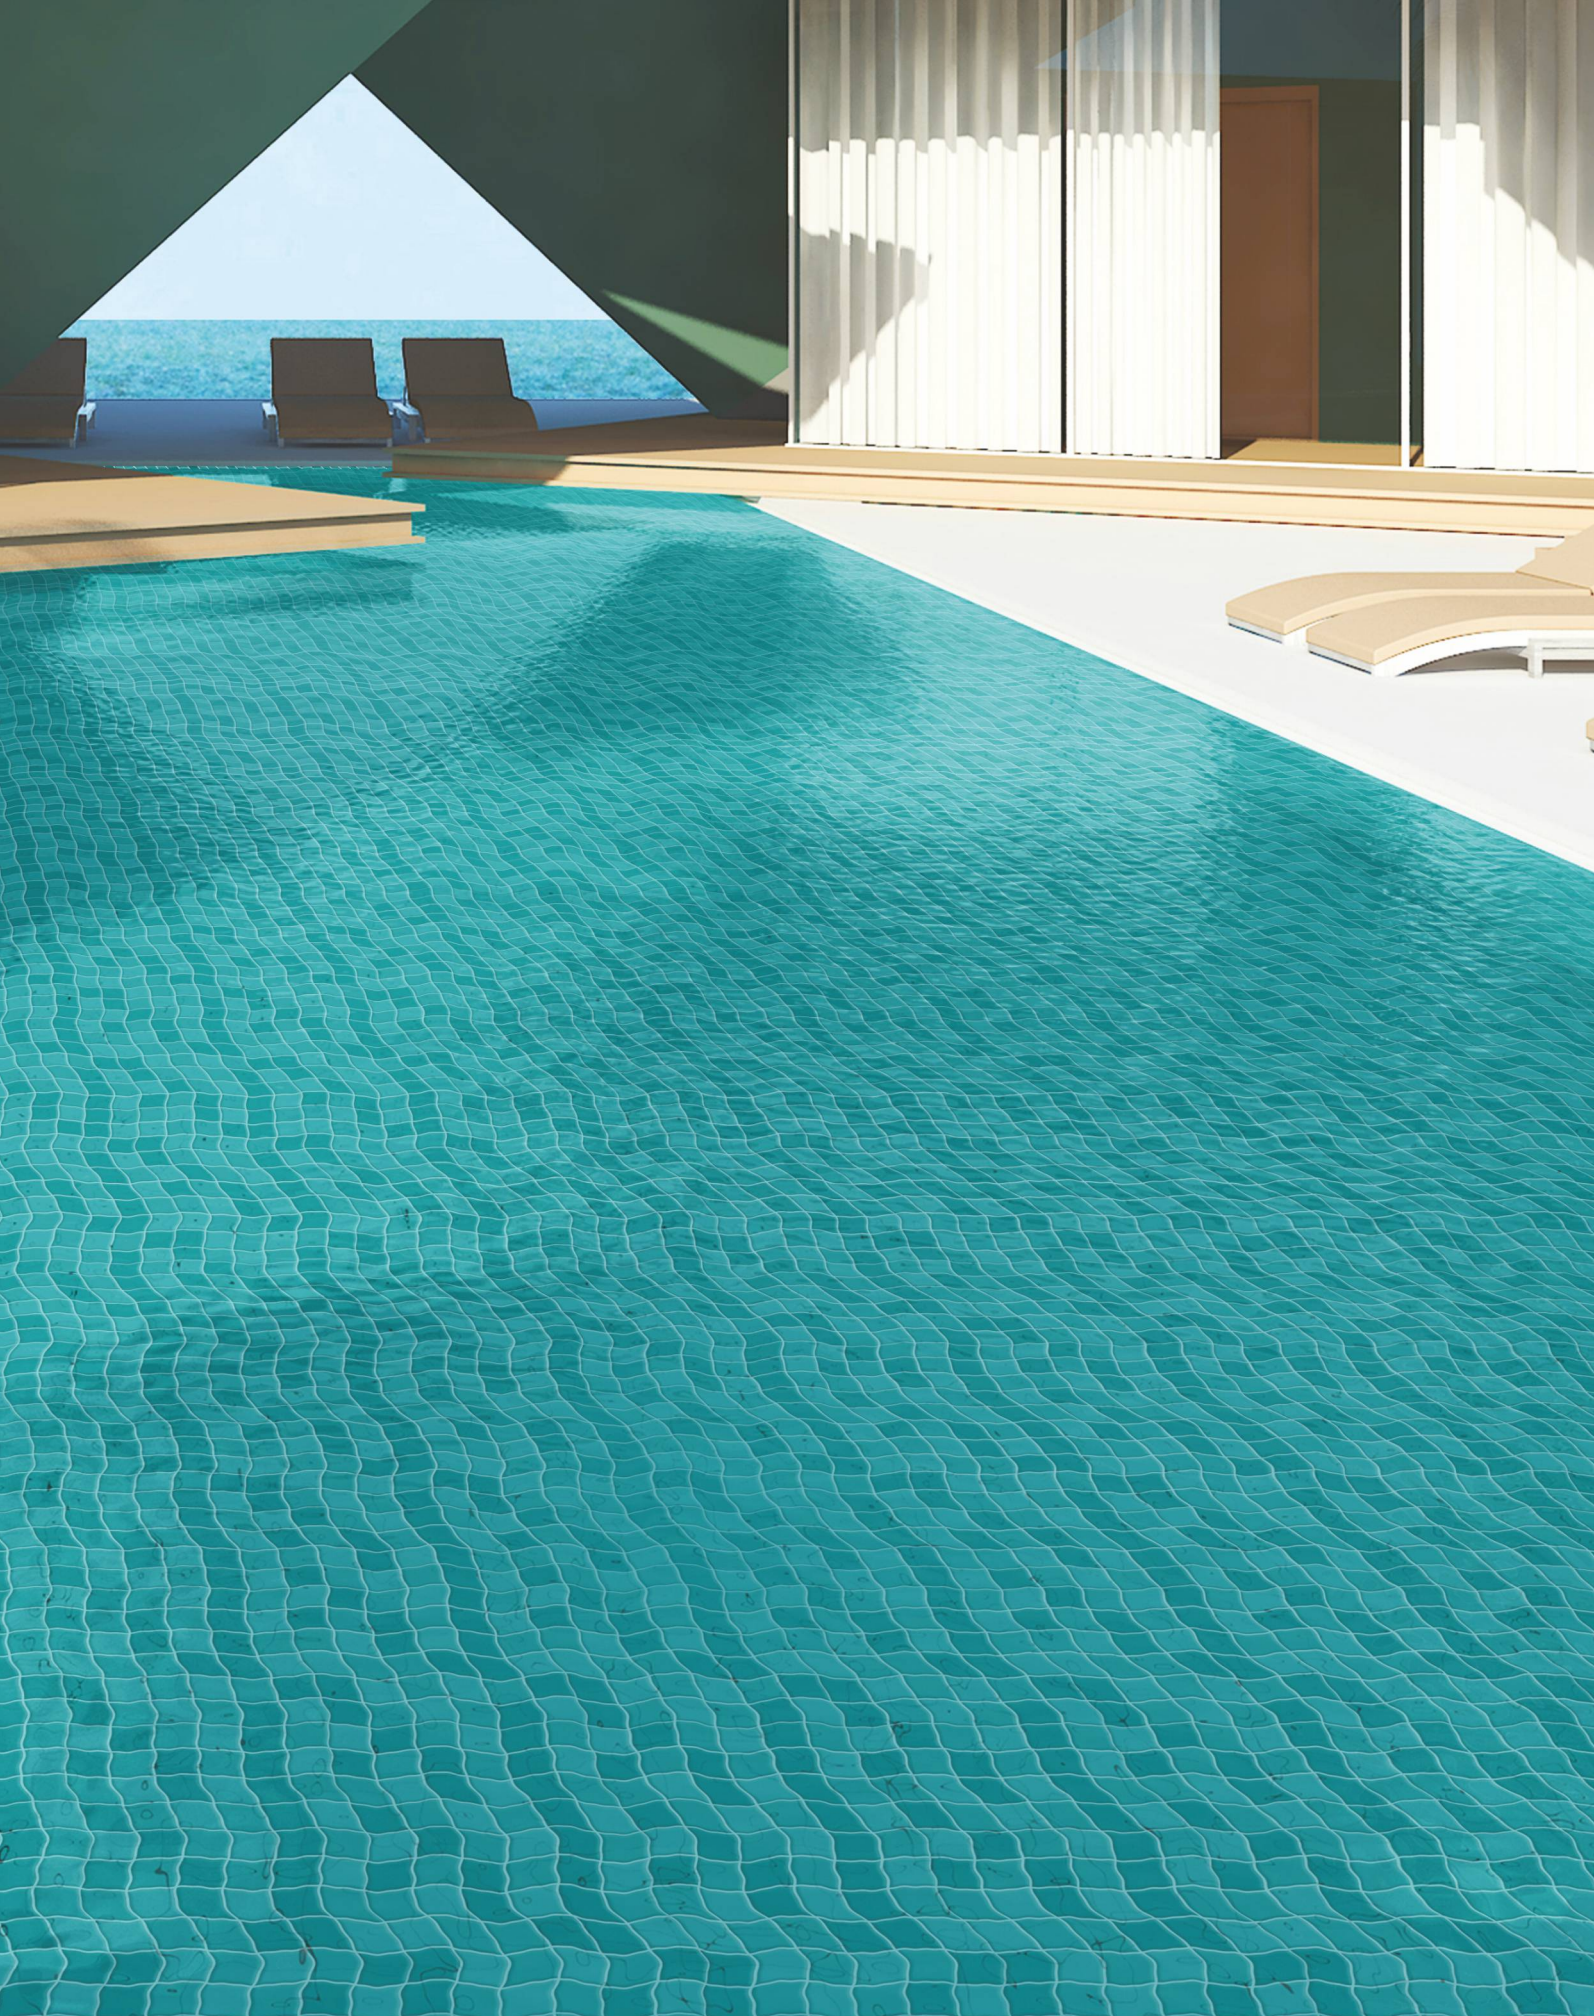

G/M 0213

G/M 0215

G/M 0214

Ideal for
various styles and sizes,
these surfaces are
perfect for any kind
and any size of
swimming pool.

COLOR

GLOSSY/MATT **48X48MM**

leminasurfaces.com