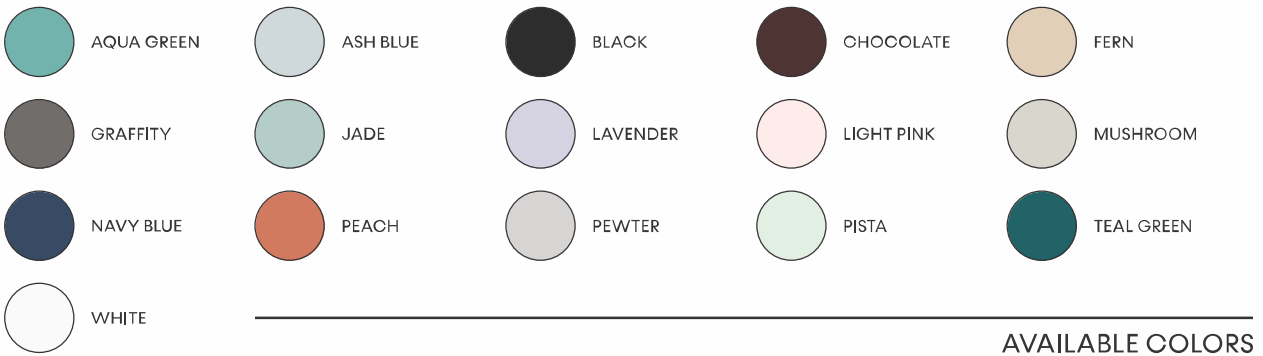

PUNCH ELEMENTO

SIZE

75x300mm