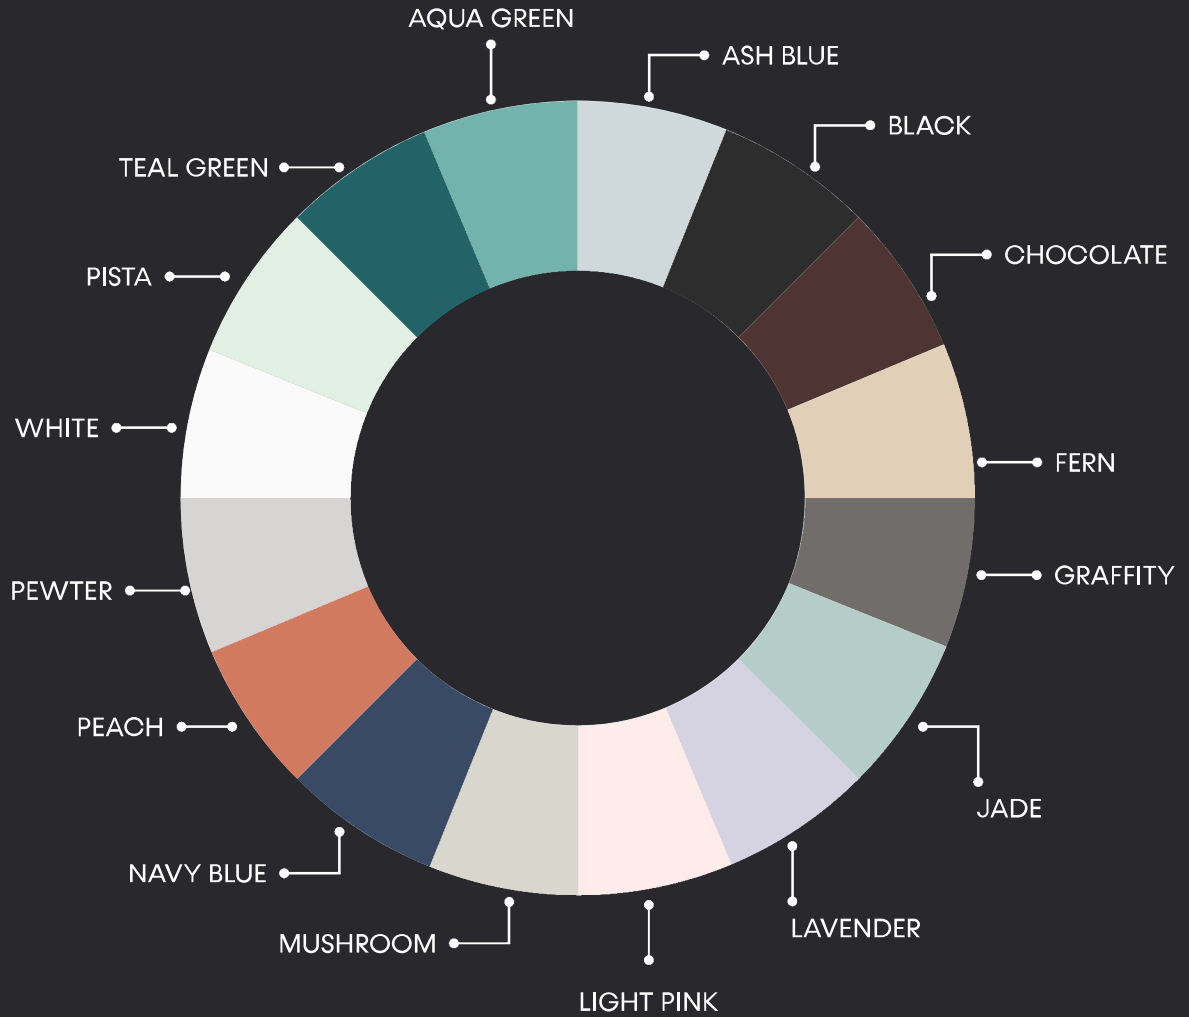

COLORS

The subway collection of tiles brings you a whole spectrum of color choices across its design. Choose from the rich palette to design spaces exceptional.