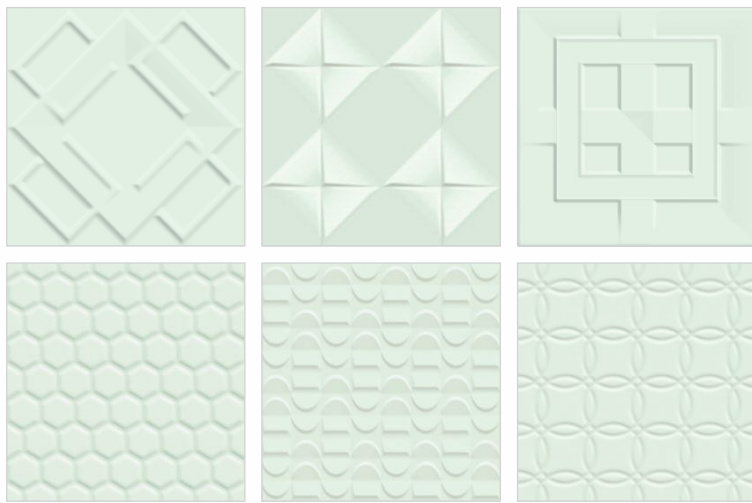

PLAIN

SIZE

65x260mm

AVAILABLE COLORS

PUNCH
SYMMETRO

The semblance that expresses
GRACE AND DIVINITY

MUSHROOM

SURFACE GLOSSY & MATT

PUNCH SYMMETRO

SIZE

100x200mm

AVAILABLE COLORS

PUNCH
SORTIDO

The art that interprets
BLISS AND SOPHISTICATION

PISTA

SURFACE GLOSSY & MATT