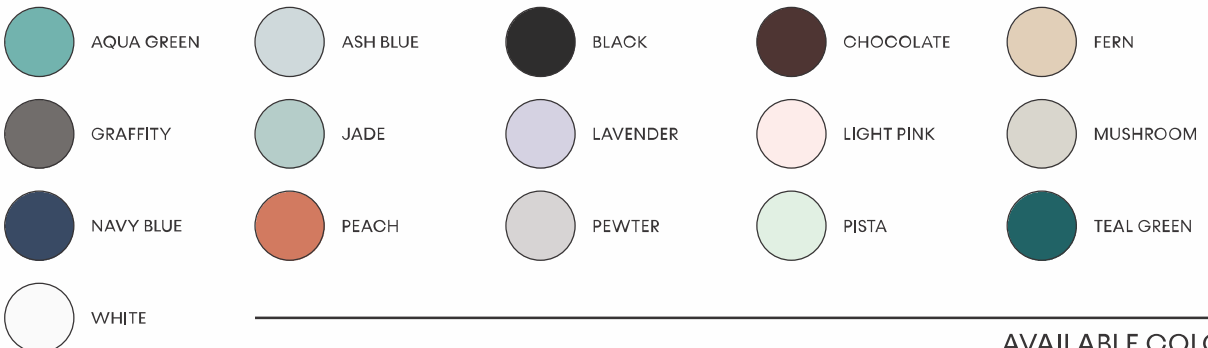

MUSHROOM

SURFACE GLOSSY & MATT

PUNCH SYMMETRO

SIZE

100x200mm