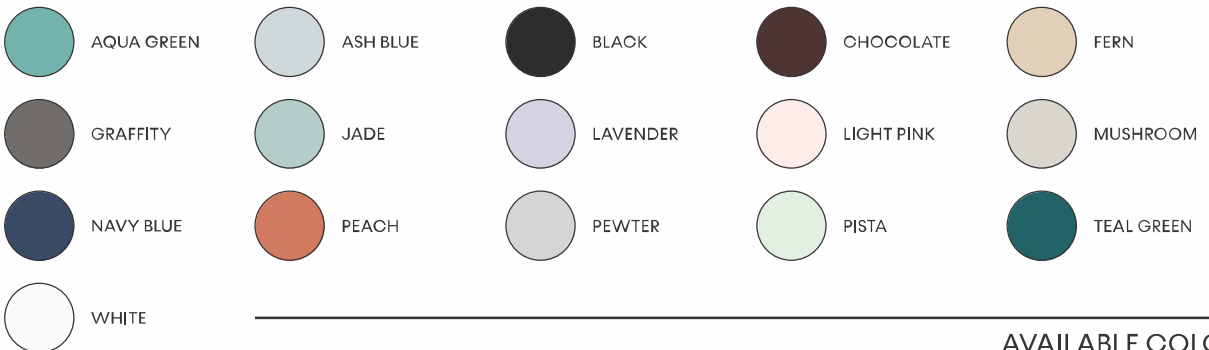

FERN

SURFACE GLOSSY & MATT

PLAIN

SIZE

65x260mm