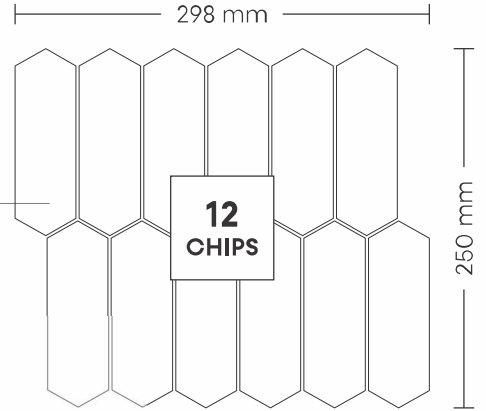

CHIP SIZE
48x148mm

SHEET SIZE