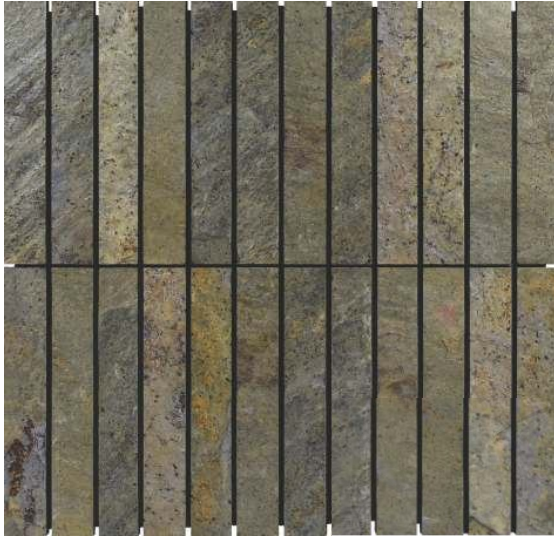

24001 GREEN SLATE

PATTERN - STRIPS (1)