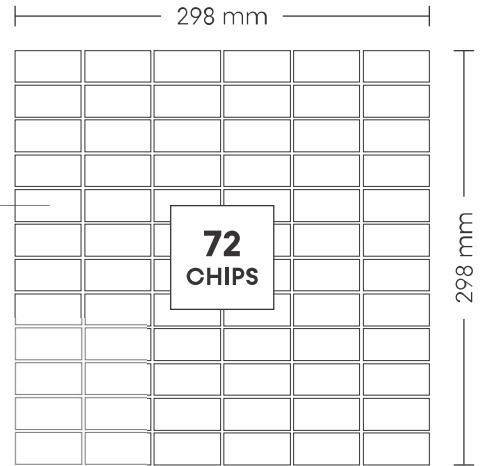

# 4004 GREEN SLATE

PATTERN - STAKE BONE (1)

SURFACE MATT

CHIP SIZE  
23x48mm

SHEET SIZE

# 4005 RAINBOW TICK WOOD

PATTERN - STAKE BONE (1)

SURFACE MATT

**SHEET SIZE**

**CHIP SIZE**  
23x48mm

# 5002 YELLOW BRICKS

PATTERN - BRICK BONE (1)

CHIP SIZE  
23x48mm

SHEET SIZE

SURFACE RUSTIC