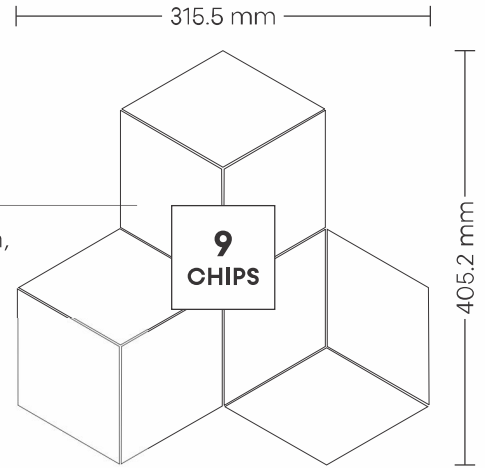

# 42001 COPPER SLATE

PATTERN - SQUARE CUBE (3)

SURFACE MATT

**CHIP SIZE**  
86x86x2.5mm,  
99.3x172mm

**SHEET SIZE**