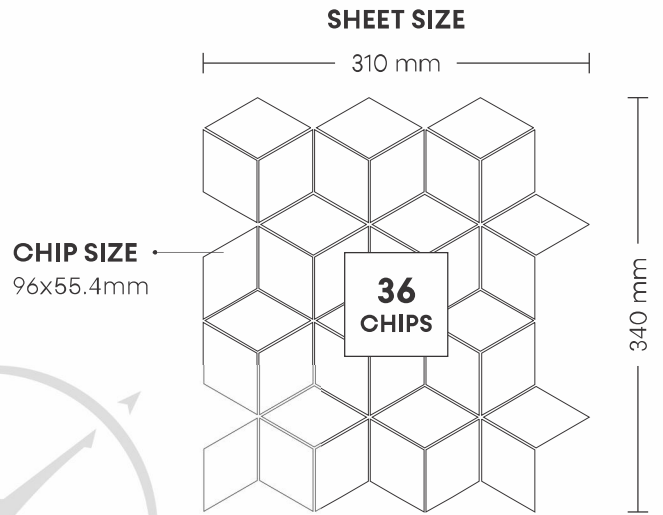

6005 TICK WOOD

PATTERN - SQUARE CUBE (1)