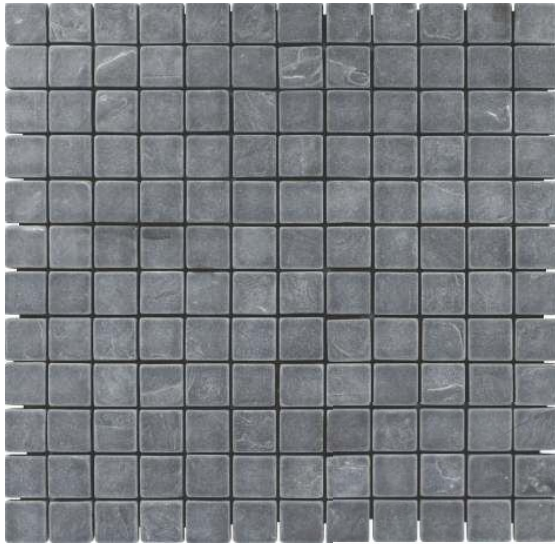

62003 BLACK SLATE TRUMBLED

PATTERN - SQUARE (2)

SURFACE MATT