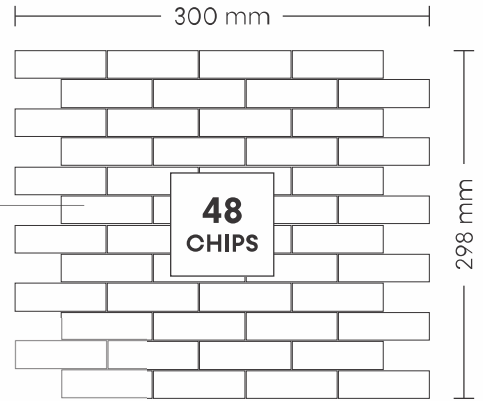

SURFACE RUSTIC

CHIP SIZE
23x73mm

SHEET SIZE