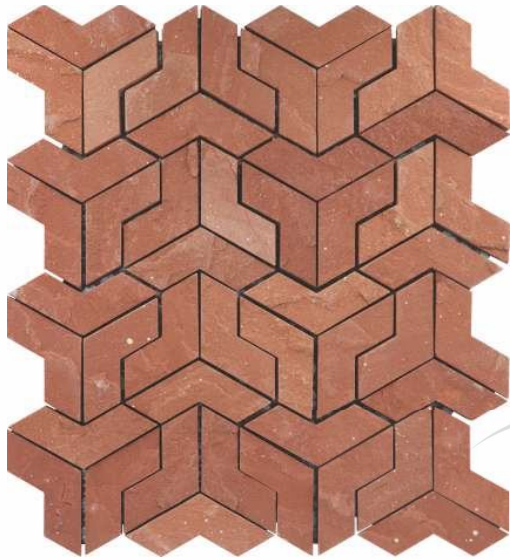

64004 AGRA RED STONE

PATTERN - BOOMERANG