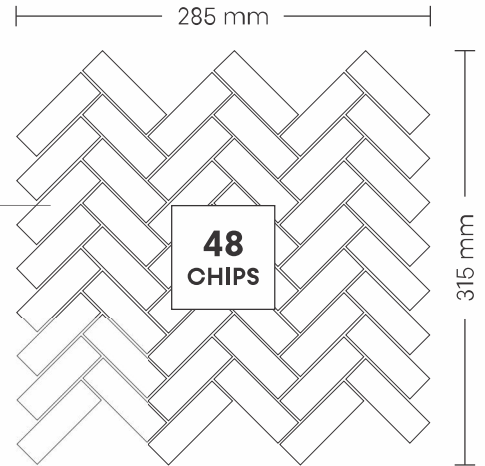

# 11002 FIRE BRICKS

PATTERN - HERRING BONE (1)

SURFACE RUSTIC

CHIP SIZE  
23x73mm

SHEET SIZE

# 11004 COPPER SLATE

PATTERN - HERRING BONE (1)

SURFACE MATT

CHIP SIZE  
23x73mm

SHEET SIZE