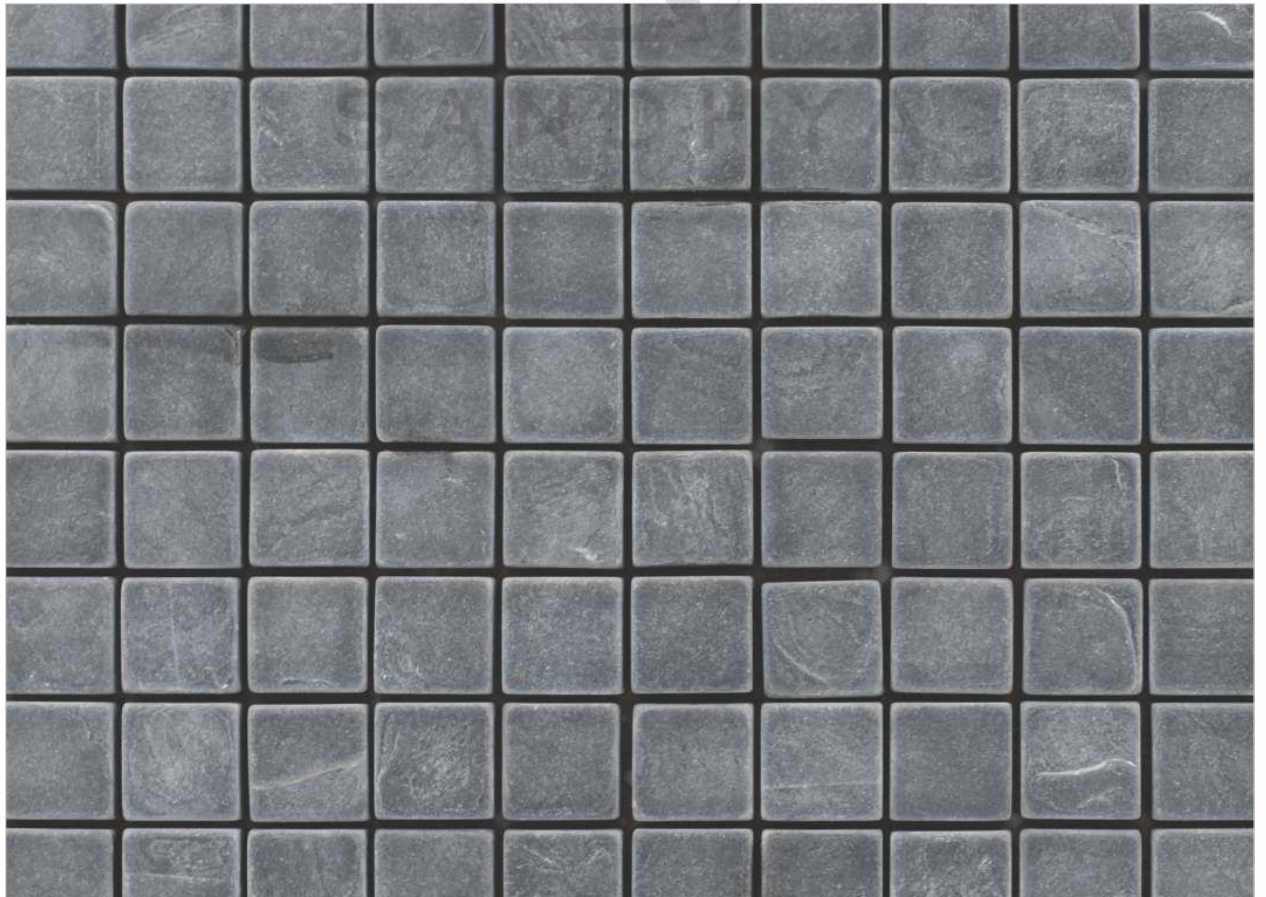

# 62003 BLACK SLATE TRUMBLED

PATTERN - SQUARE (2)

SURFACE MATT

CHIP SIZE  
23x23mm

SHEET SIZE