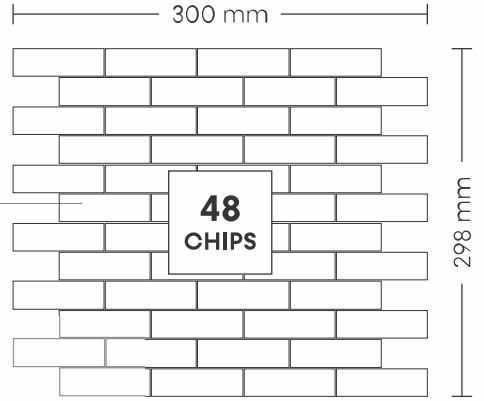

CHIP SIZE
23x73mm

SHEET SIZE