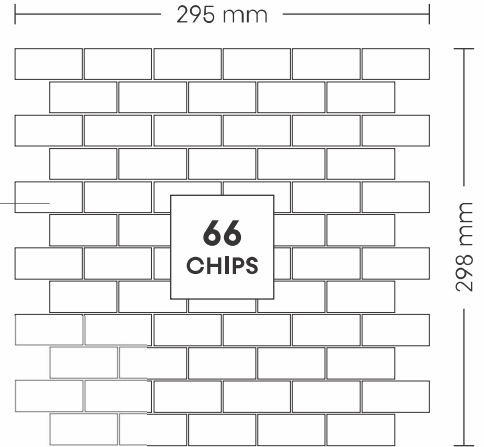

# 5001 FIRE BRICKS

PATTERN - BRICK BONE (1)

SURFACE RUSTIC

CHIP SIZE  
23x48mm

SHEET SIZE

# 5002 YELLOW BRICKS

PATTERN - BRICK BONE (1)

CHIP SIZE  
23x48mm

SHEET SIZE

SURFACE RUSTIC