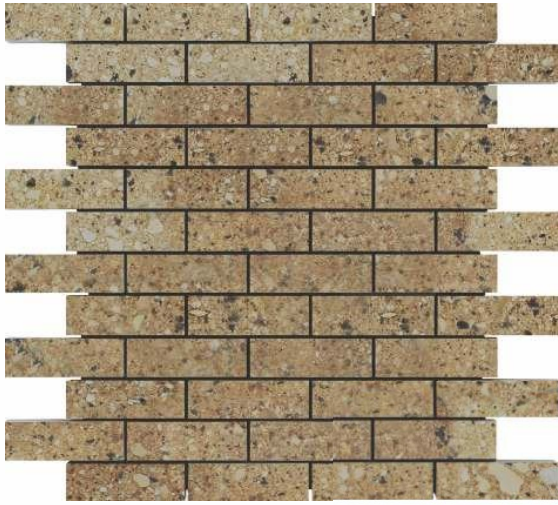

# 58002 YEELOW BRICKS

PATTERN - BRICK BONE (4)

CHIP SIZE  
23x73mm

SHEET SIZE

SURFACE RUSTIC