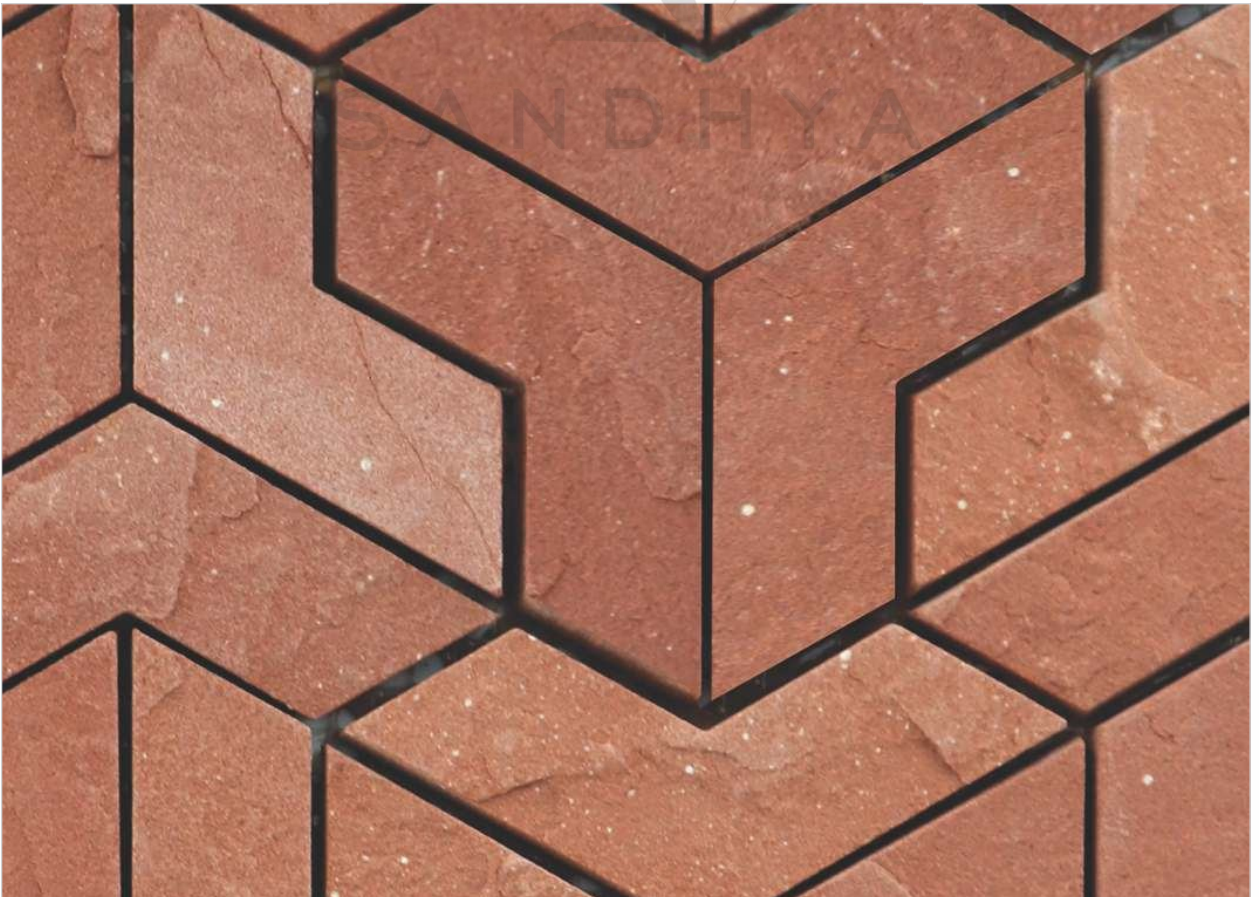

# 64004 AGRA RED STONE

PATTERN - BOOMERANG

SURFACE RUSTIC

CHIP SIZE  
45x95mm

SHEET SIZE

300 mm

345 mm