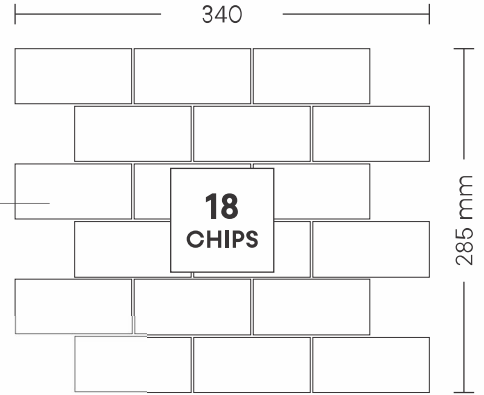

CHIP SIZE
45x95mm

SHEET SIZE