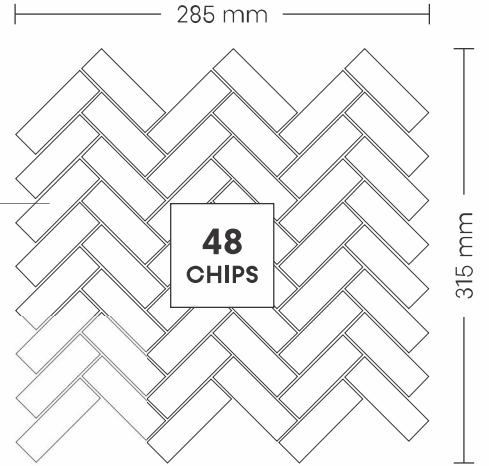

# 11002 FIRE BRICKS

PATTERN - HERRING BONE (1)

SURFACE RUSTIC

CHIP SIZE  
23x73mm

SHEET SIZE

# 11004 COPPER SLATE

PATTERN - HERRING BONE (1)

SURFACE MATT

CHIP SIZE  
23x73mm

SHEET SIZE