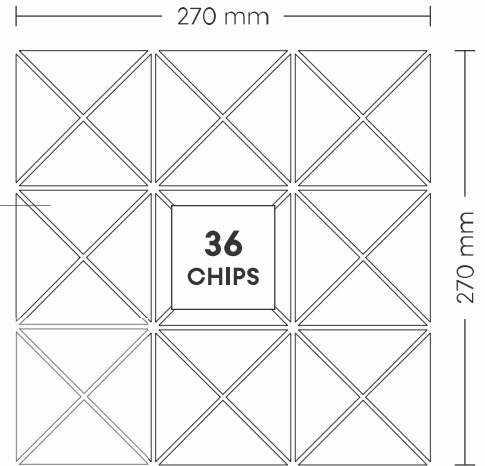

# 51002 RAINBOW TICK WOOD

PATTERN - TRIANGLE (2)

SURFACE GLOSSY

CHIP SIZE  
42x84mm

SHEET SIZE