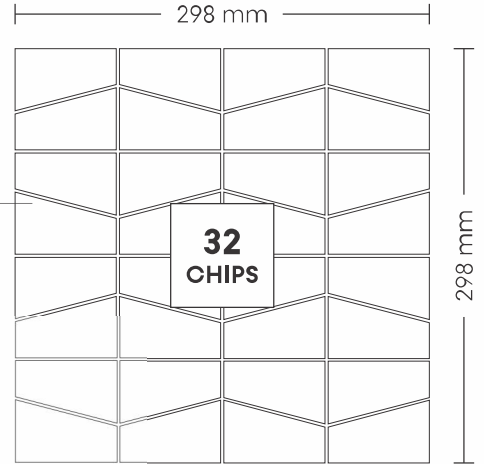

# 24001 GREEN SLATE

PATTERN - STRIPS (1)

**SHEET SIZE**

**CHIP SIZE**  
23x145mm

SURFACE MATT

# 29002 GREEN SLATE

PATTERN - MOSAIC (1)

SURFACE MATT

CHIP SIZE  
73.5x2.5mm

SHEET SIZE