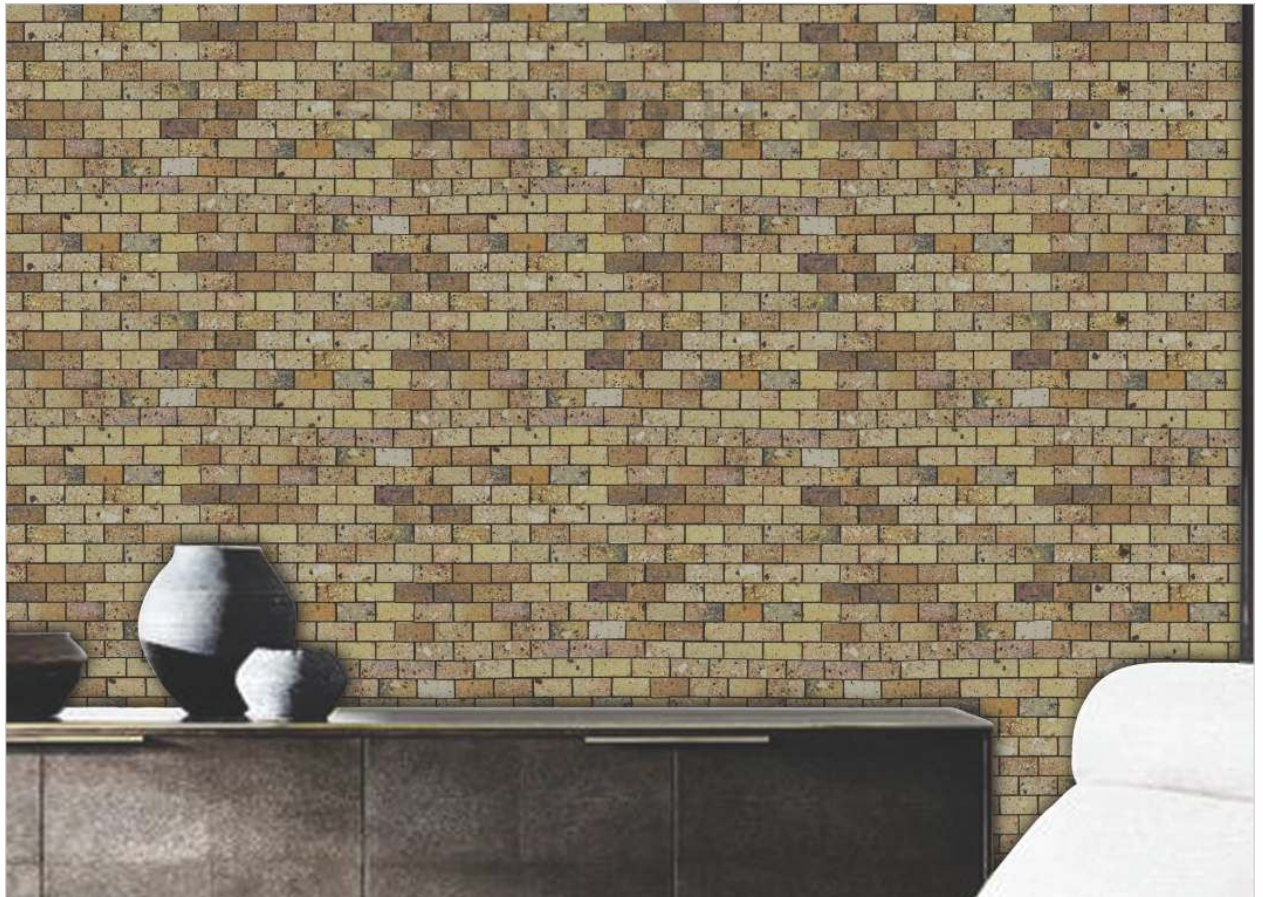

# 5002 YELLOW BRICKS

PATTERN - BRICK BONE (1)

CHIP SIZE  
23x48mm

SHEET SIZE

SURFACE RUSTIC