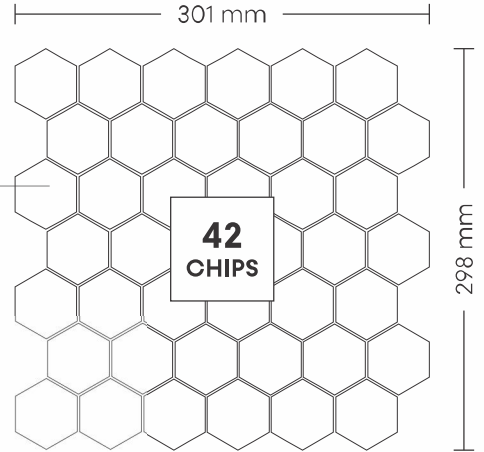

# 1001 BLACK SLATE

PATTERN - HEXAGON (1)

SURFACE MATT

CHIP SIZE  
48x55.4mm

SHEET SIZE

# 1002 RANDOM SLATE

PATTERN - HEXAGON (1)

SURFACE MATT

CHIP SIZE  
48x55.4mm

SHEET SIZE

# 1008 FOSSIL STONE

PATTERN - HEXAGON (1)

SURFACE RUSTIC

**CHIP SIZE**  
48x55.4mm

**SHEET SIZE**

301 mm

# 1011 COPPER SLATE

PATTERN - HEXAGON (1)

SURFACE MATT

CHIP SIZE  
48x55.4mm

SHEET SIZE

301 mm

298 mm

42  
CHIPS