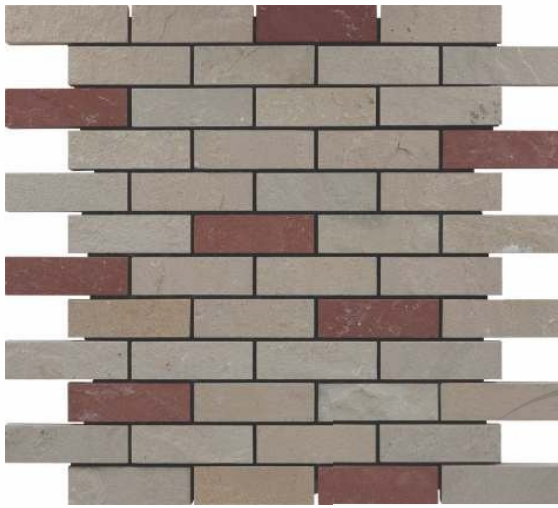

58003 RANDOM AGRA WHITE STONE

PATTERN - BRICK BONE (4)