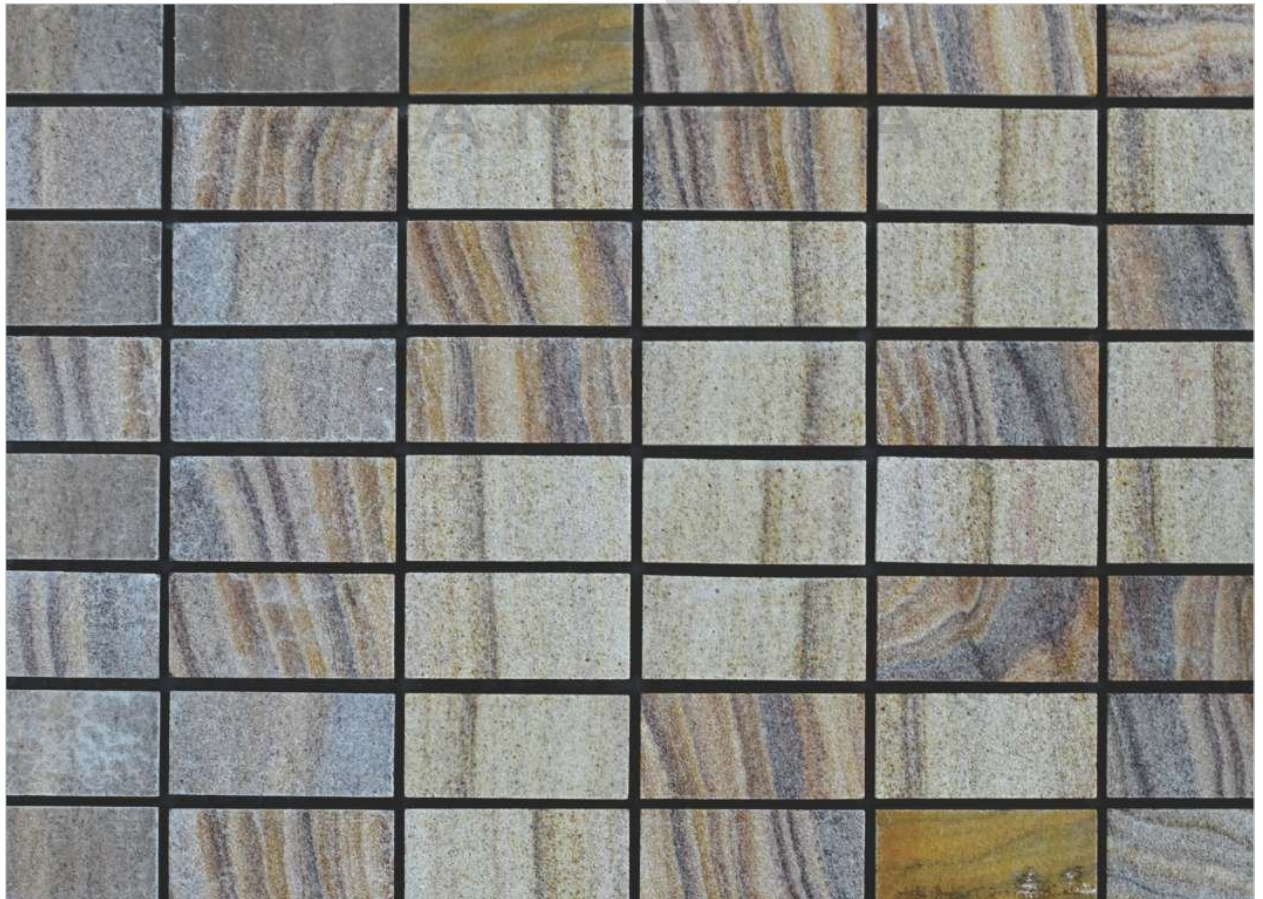

# 4005 RAINBOW TICK WOOD

PATTERN - STAKE BONE (1)

SURFACE MATT

**SHEET SIZE**

**CHIP SIZE**  
23x48mm