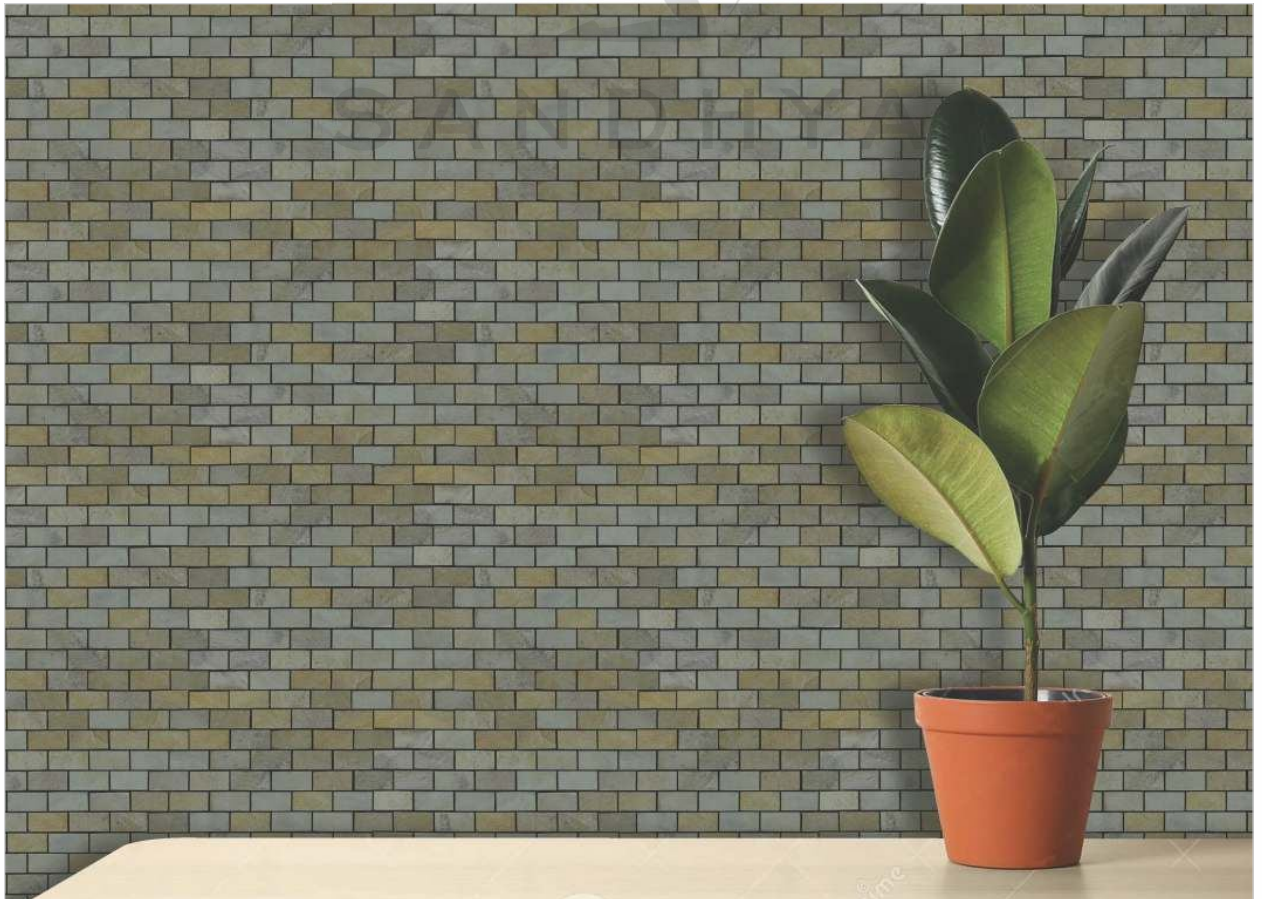

# 5004 FOSSIL STONE

PATTERN - BRICK BONE (1)

**CHIP SIZE**  
23x48mm

**SHEET SIZE**

SURFACE RUSTIC