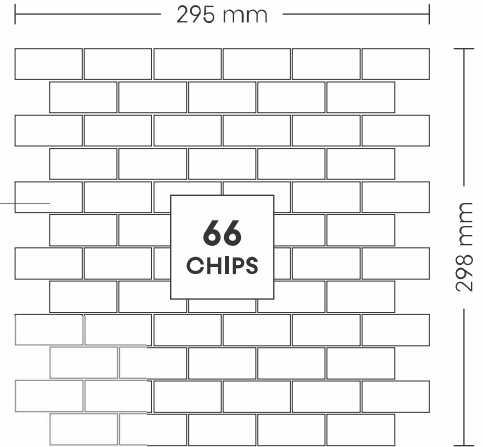

# 5002 YELLOW BRICKS

PATTERN - BRICK BONE (1)

CHIP SIZE  
23x48mm

SHEET SIZE

SURFACE RUSTIC

# 5004 FOSSIL STONE

PATTERN - BRICK BONE (1)

**CHIP SIZE**  
23x48mm

**SHEET SIZE**

SURFACE RUSTIC

# 5007 RED BRICKS

PATTERN - BRICK BONE (1)

**SHEET SIZE**

**CHIP SIZE**  
23x48mm

SURFACE RUSTIC