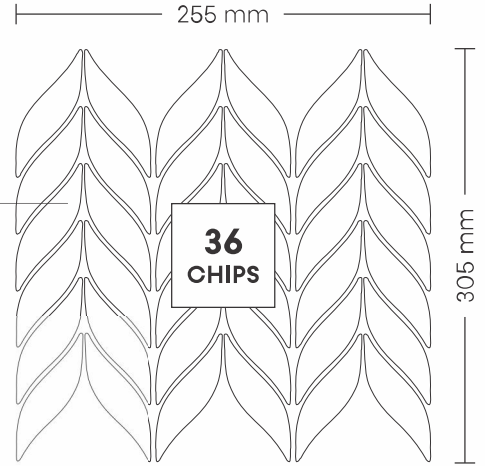

# 1011 COPPER SLATE

PATTERN - HEXAGON (1)

SURFACE MATT

CHIP SIZE  
48x55.4mm

SHEET SIZE

301 mm

298 mm

42  
CHIPS

# 11004 COPPER SLATE

PATTERN - HERRING BONE (1)

SURFACE MATT

CHIP SIZE  
23x73mm

SHEET SIZE

# 14001 FOSSIL STONE

PATTERN - LEAF

SURFACE RUSTIC

CHIP SIZE  
27x107mm

SHEET SIZE

# 24001 GREEN SLATE

PATTERN - STRIPS (1)

**SHEET SIZE**

**CHIP SIZE**  
23x145mm

SURFACE MATT