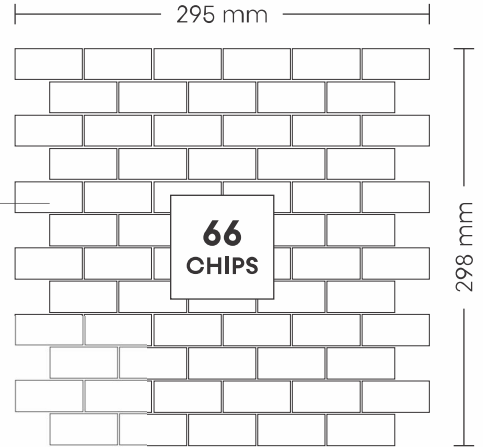

# 5001 FIRE BRICKS

PATTERN - BRICK BONE (1)

SURFACE RUSTIC

CHIP SIZE  
23x48mm

SHEET SIZE

# 5002 YELLOW BRICKS

PATTERN - BRICK BONE (1)

CHIP SIZE  
23x48mm

SHEET SIZE

SURFACE RUSTIC