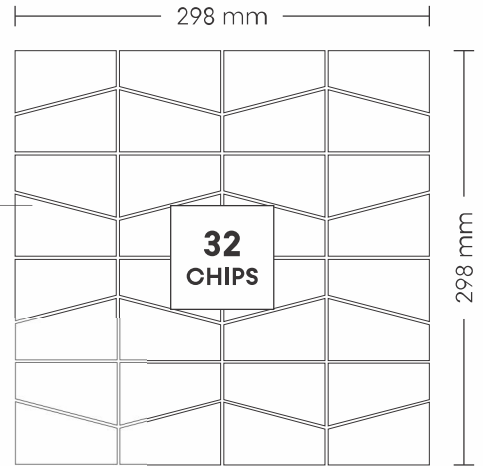

# 29006 FOSSIL TRUMBLED

PATTERN - MOSAIC (1)

SURFACE RUSTIC

CHIP SIZE  
73.5x2.5mm

SHEET SIZE

# 31002 RAINBOW TICK WOOD

PATTERN - PICKET

**CHIP SIZE**  
48x148mm

**SHEET SIZE**

SURFACE MATT

# 35001 COPPER SLATE

PATTERN - SQUARE CUBE (2)

**CHIP SIZE**  
84x146mm

**SHEET SIZE**

299 mm

344 mm

SURFACE MATT