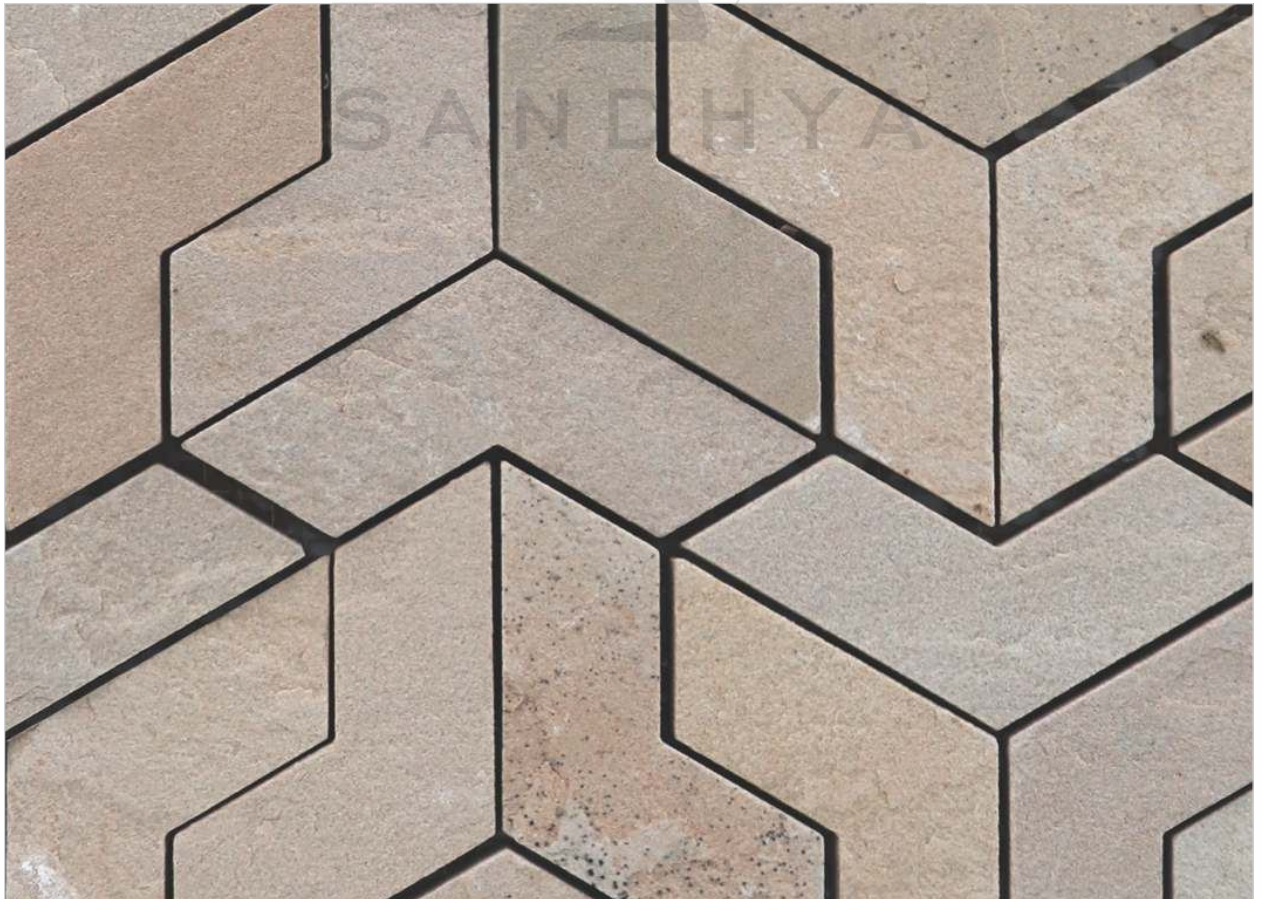

# 64003 AGRA WHITE STONE

PATTERN - BOOMERANG

SURFACE RUSTIC

CHIP SIZE  
45x95mm

SHEET SIZE

300 mm

345 mm