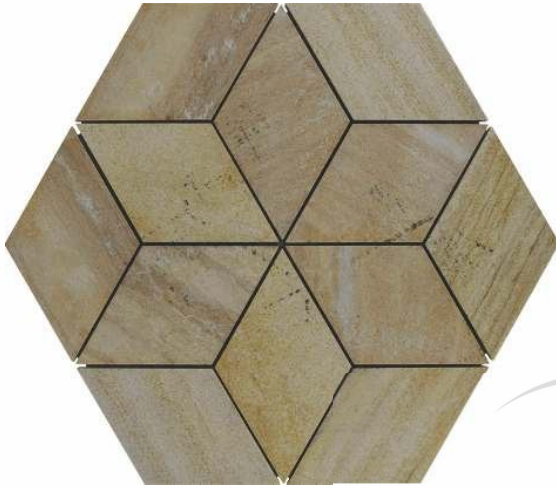

35002 TICK WOOD

PATTERN - SQUARE CUBE (2)