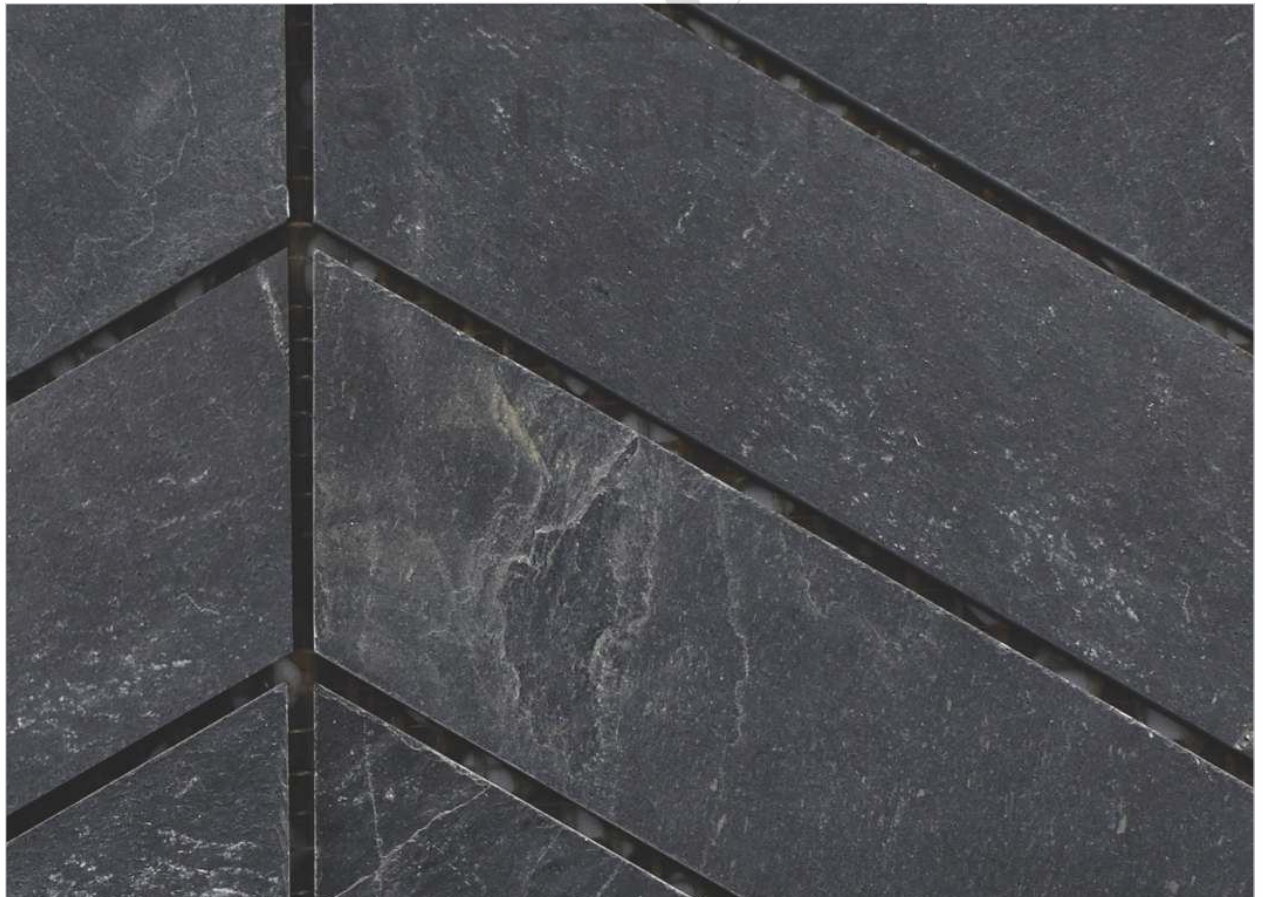

# 58002 YEELOW BRICKS

PATTERN - BRICK BONE (4)

CHIP SIZE  
23x73mm

SHEET SIZE

SURFACE RUSTIC