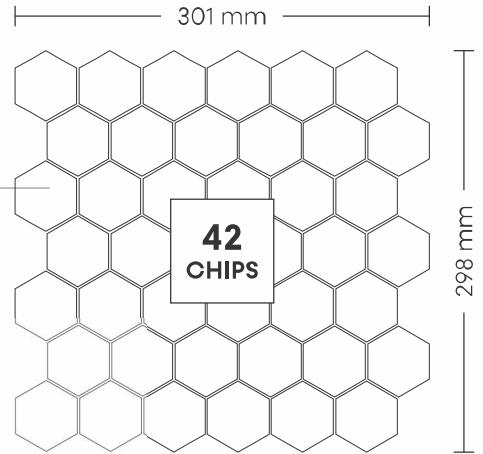

# 1001 BLACK SLATE

PATTERN - HEXAGON (1)

SURFACE MATT

CHIP SIZE  
48x55.4mm

SHEET SIZE

# 1002 RANDOM SLATE

PATTERN - HEXAGON (1)

SURFACE MATT

CHIP SIZE  
48x55.4mm

SHEET SIZE

# 1008 FOSSIL STONE

PATTERN - HEXAGON (1)

SURFACE RUSTIC

**CHIP SIZE**  
48x55.4mm

**SHEET SIZE**

301 mm

# 1011 COPPER SLATE

PATTERN - HEXAGON (1)

SURFACE MATT

CHIP SIZE  
48x55.4mm

SHEET SIZE

301 mm

298 mm

42  
CHIPS