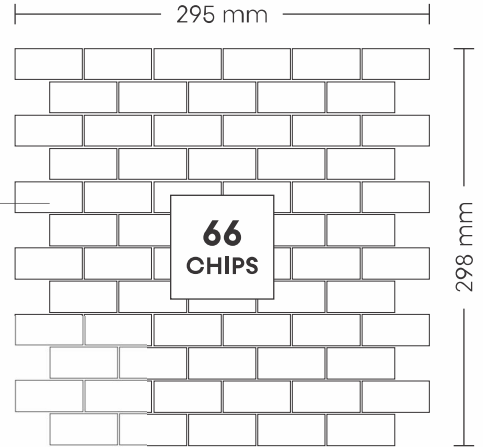

CHIP SIZE
23x48mm

SHEET SIZE