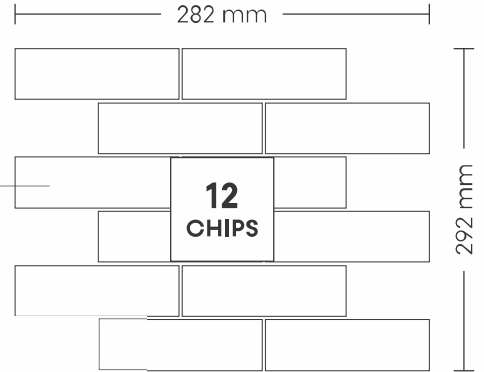

CHIP SIZE
45x145mm

SHEET SIZE