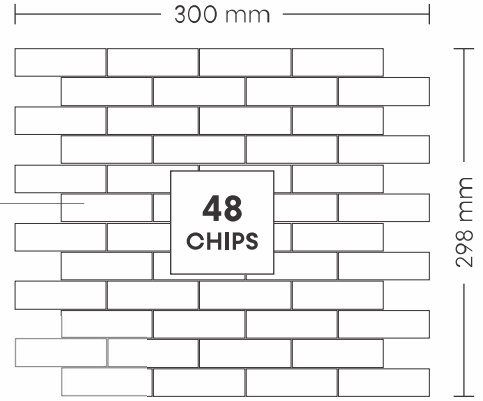

# 54002 RAINBOW TICK WOOD

PATTERN - AREBESQUE

**SHEET SIZE**

270 mm

**CHIP SIZE**  
78x74mm

SURFACE MATT

**TILES  
UPDATE**

# 57002 BLACK SLATE

PATTERN - CHEVRON (2)

SURFACE GLOSSY & MATT

**CHIP SIZE**  
45x180mm

**SHEET SIZE**

220 mm

315 mm

# 58002 YEELOW BRICKS

PATTERN - BRICK BONE (4)

CHIP SIZE  
23x73mm

SHEET SIZE

SURFACE RUSTIC