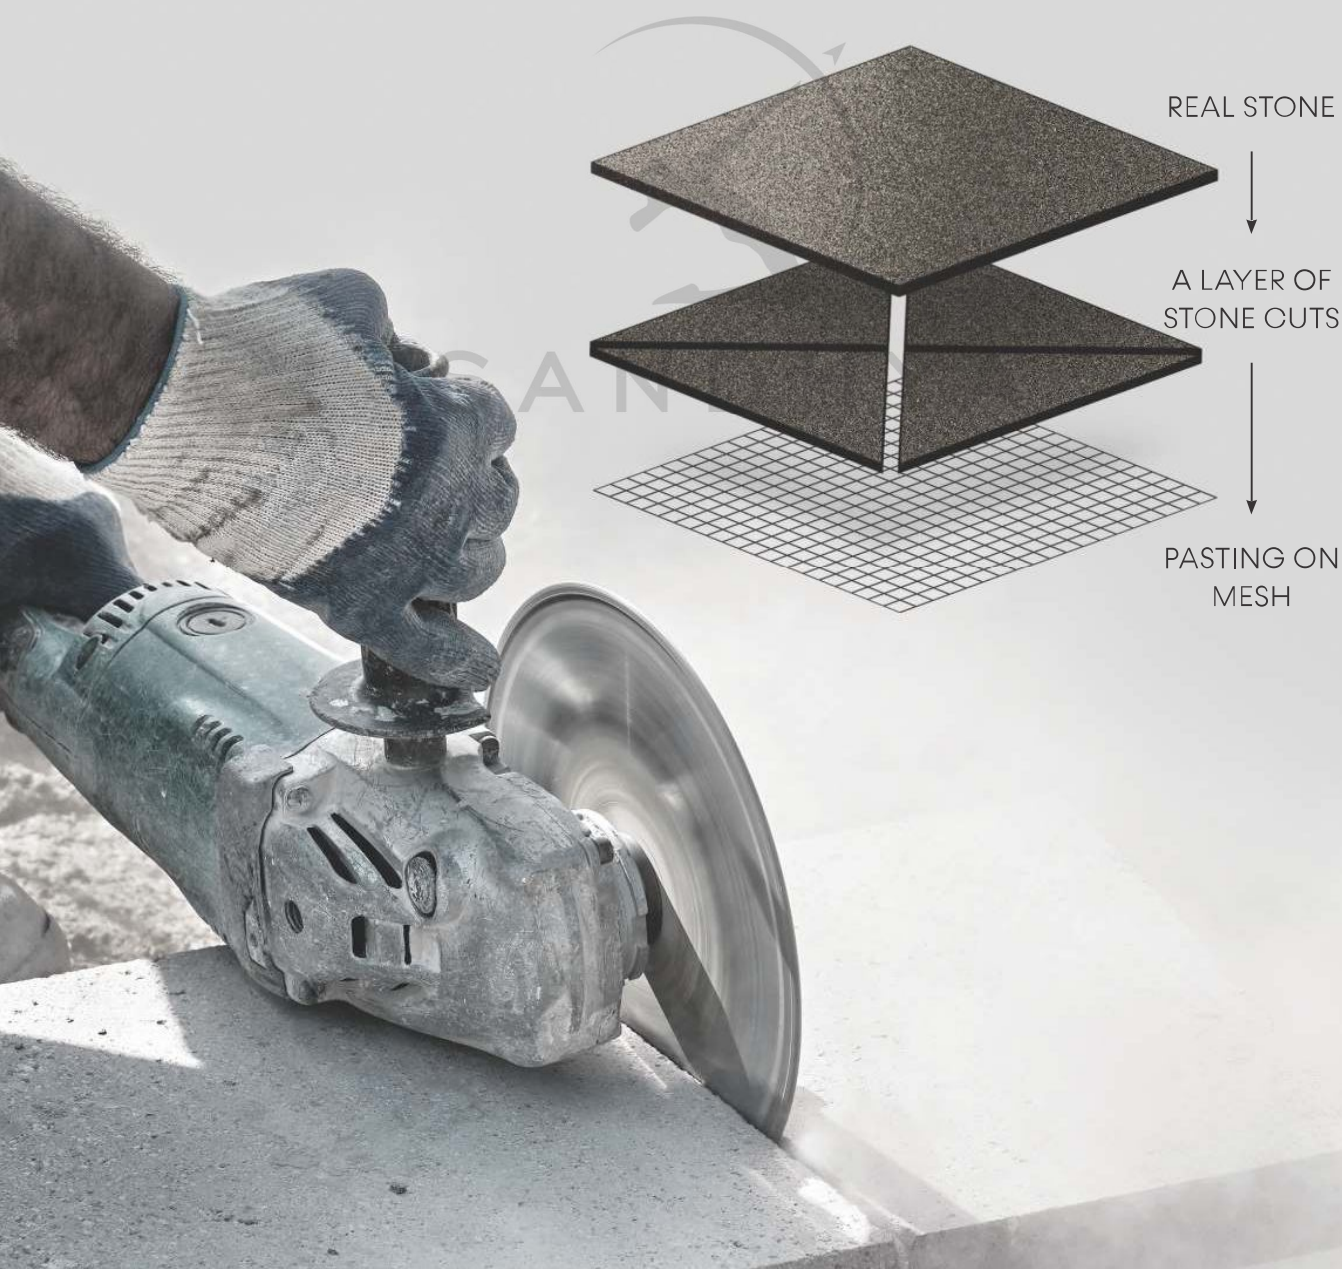

# DISCOVER THE DISTINGUISHED FEATURES OF ATTRIBUTE-RICH MOSAIC SURFACES CAPABLE OF TRANSFORMATION

---

The stone series mosaic surfaces from Lemina is a feature-rich collection of contemporary surfaces in distinguished patterns and style and comes with a variety of features, which makes them ideal for various spaces.