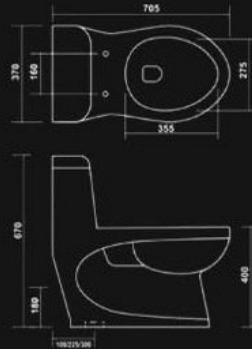

Santo One Pice (S/P)

Size : 705 x 370 x 670mm
S-trap : 100/225/300mm
P-trap
38 KG