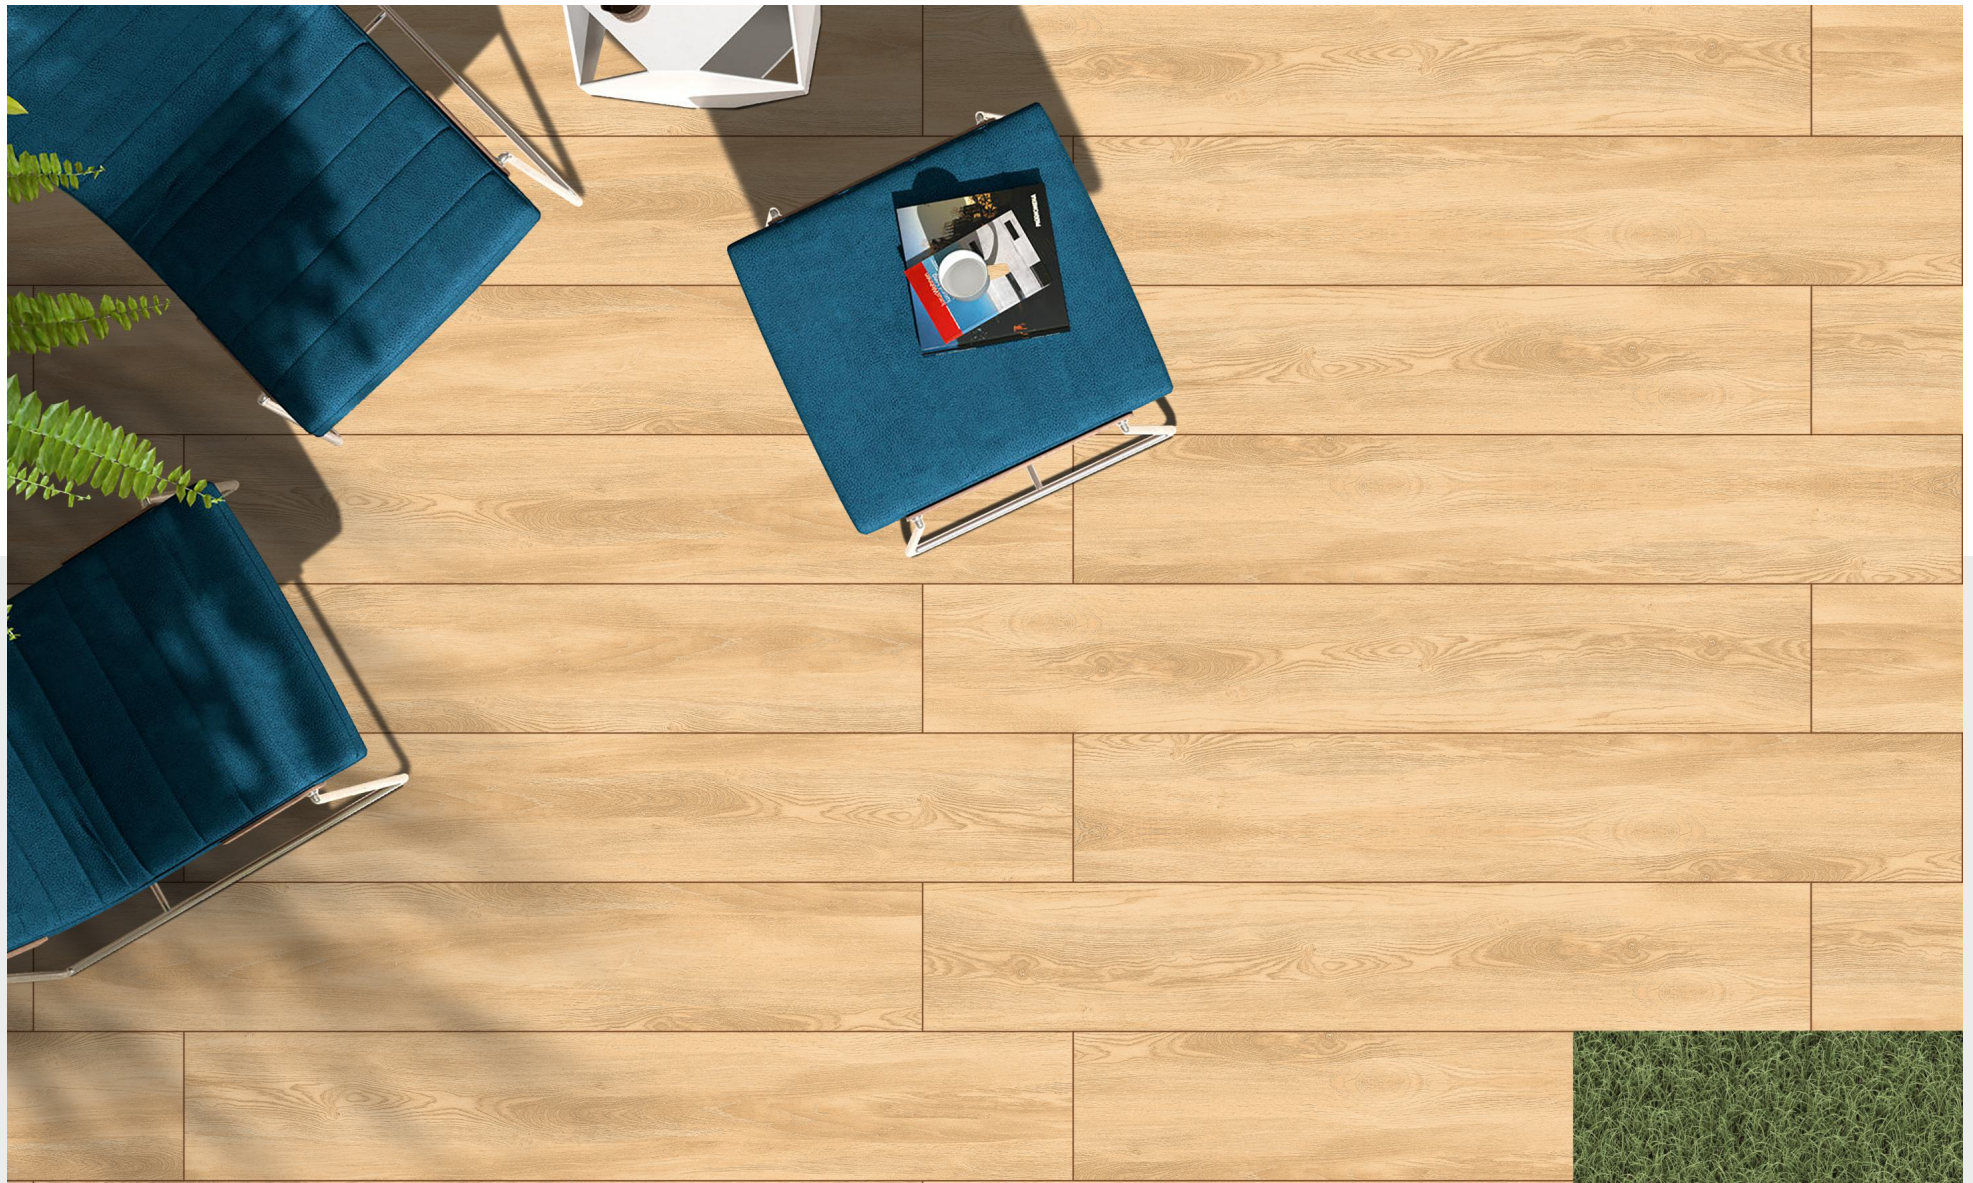

SIZE : 200X1200MM

FINISH : MATT

GLAZED VITRIFIED TILES

LAYING
POSSIBILITIES

7 RANDOM

FETURES

wooden
COLLECTION

MONTANA HONEY