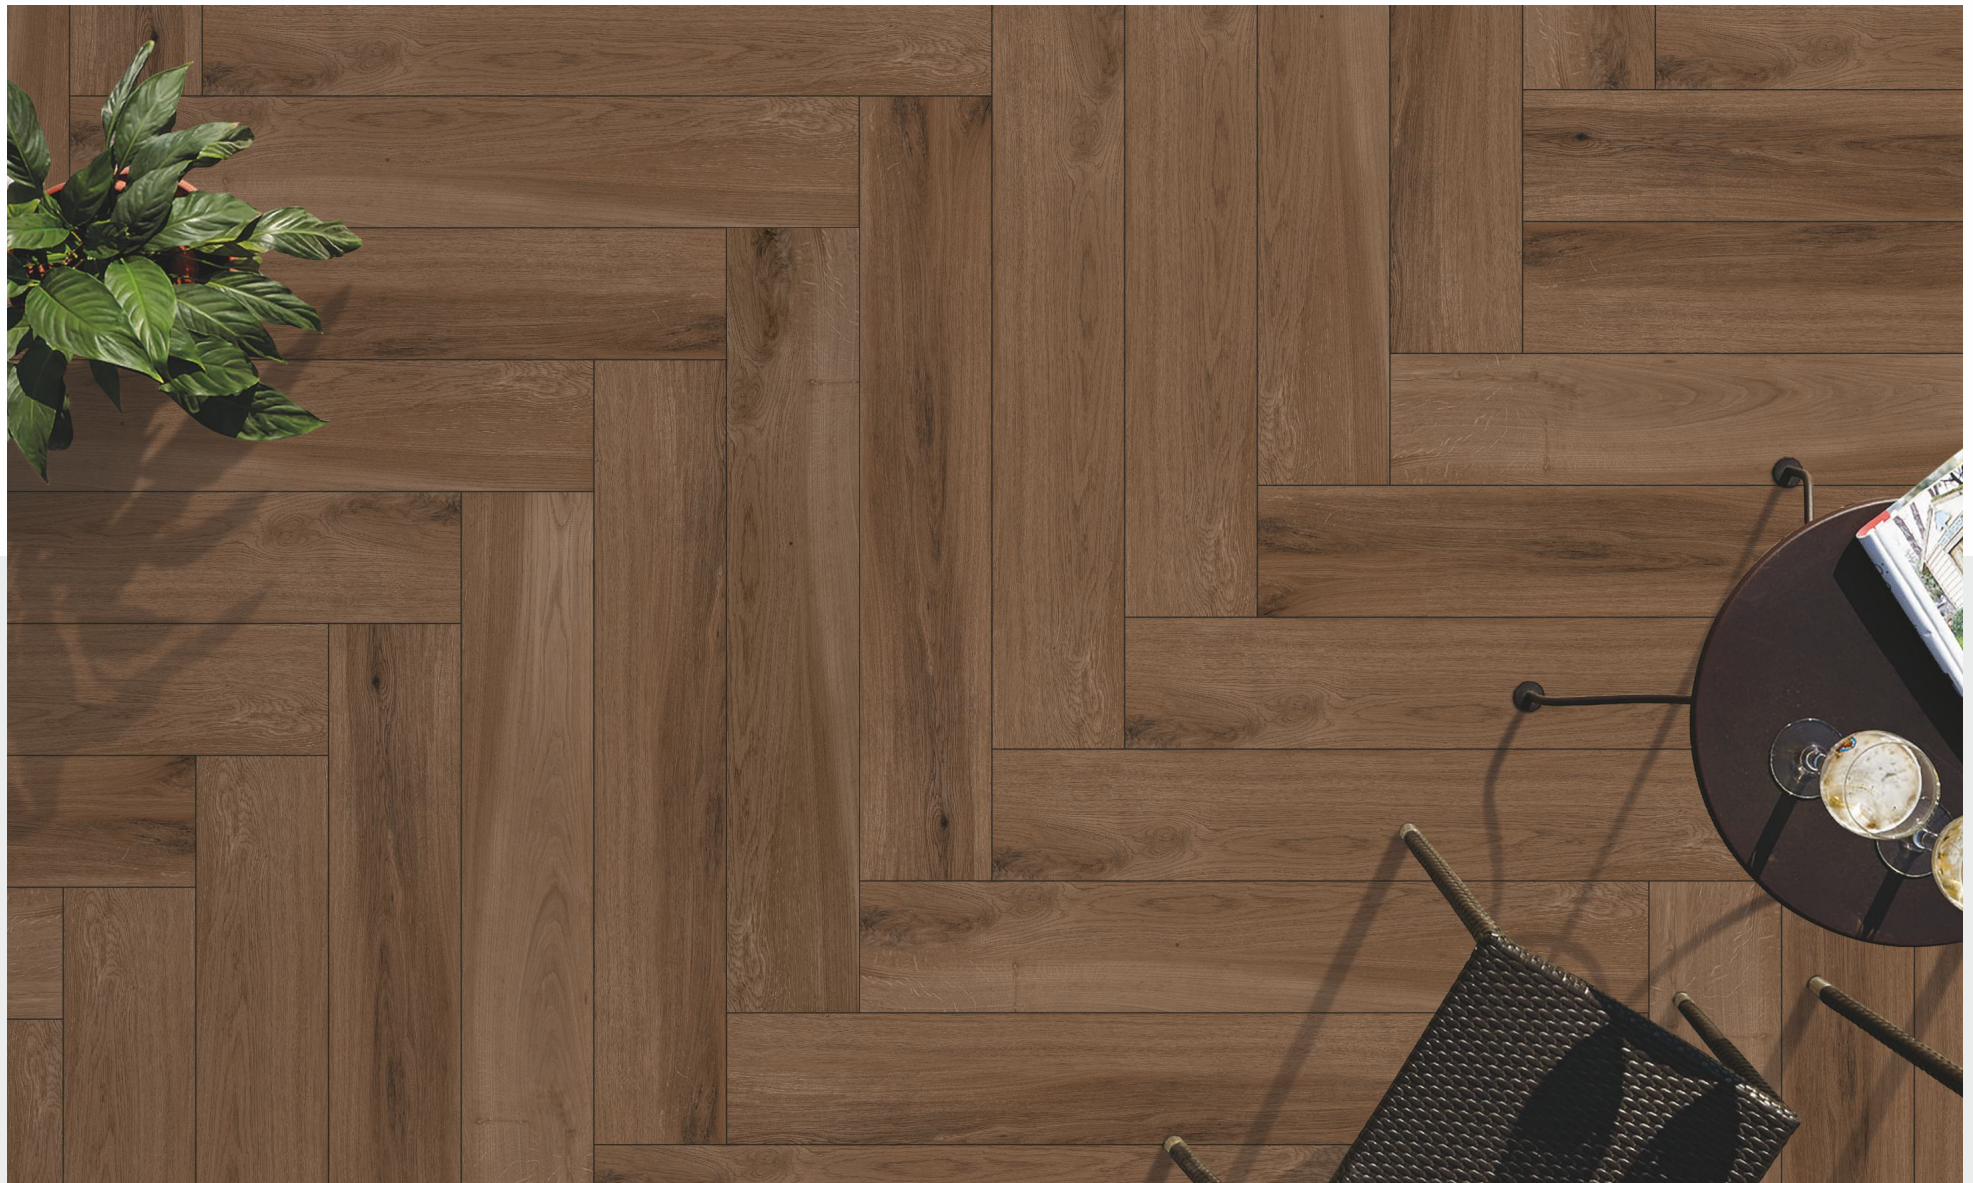

wooden⁺
COLLECTION

ARON TEAK