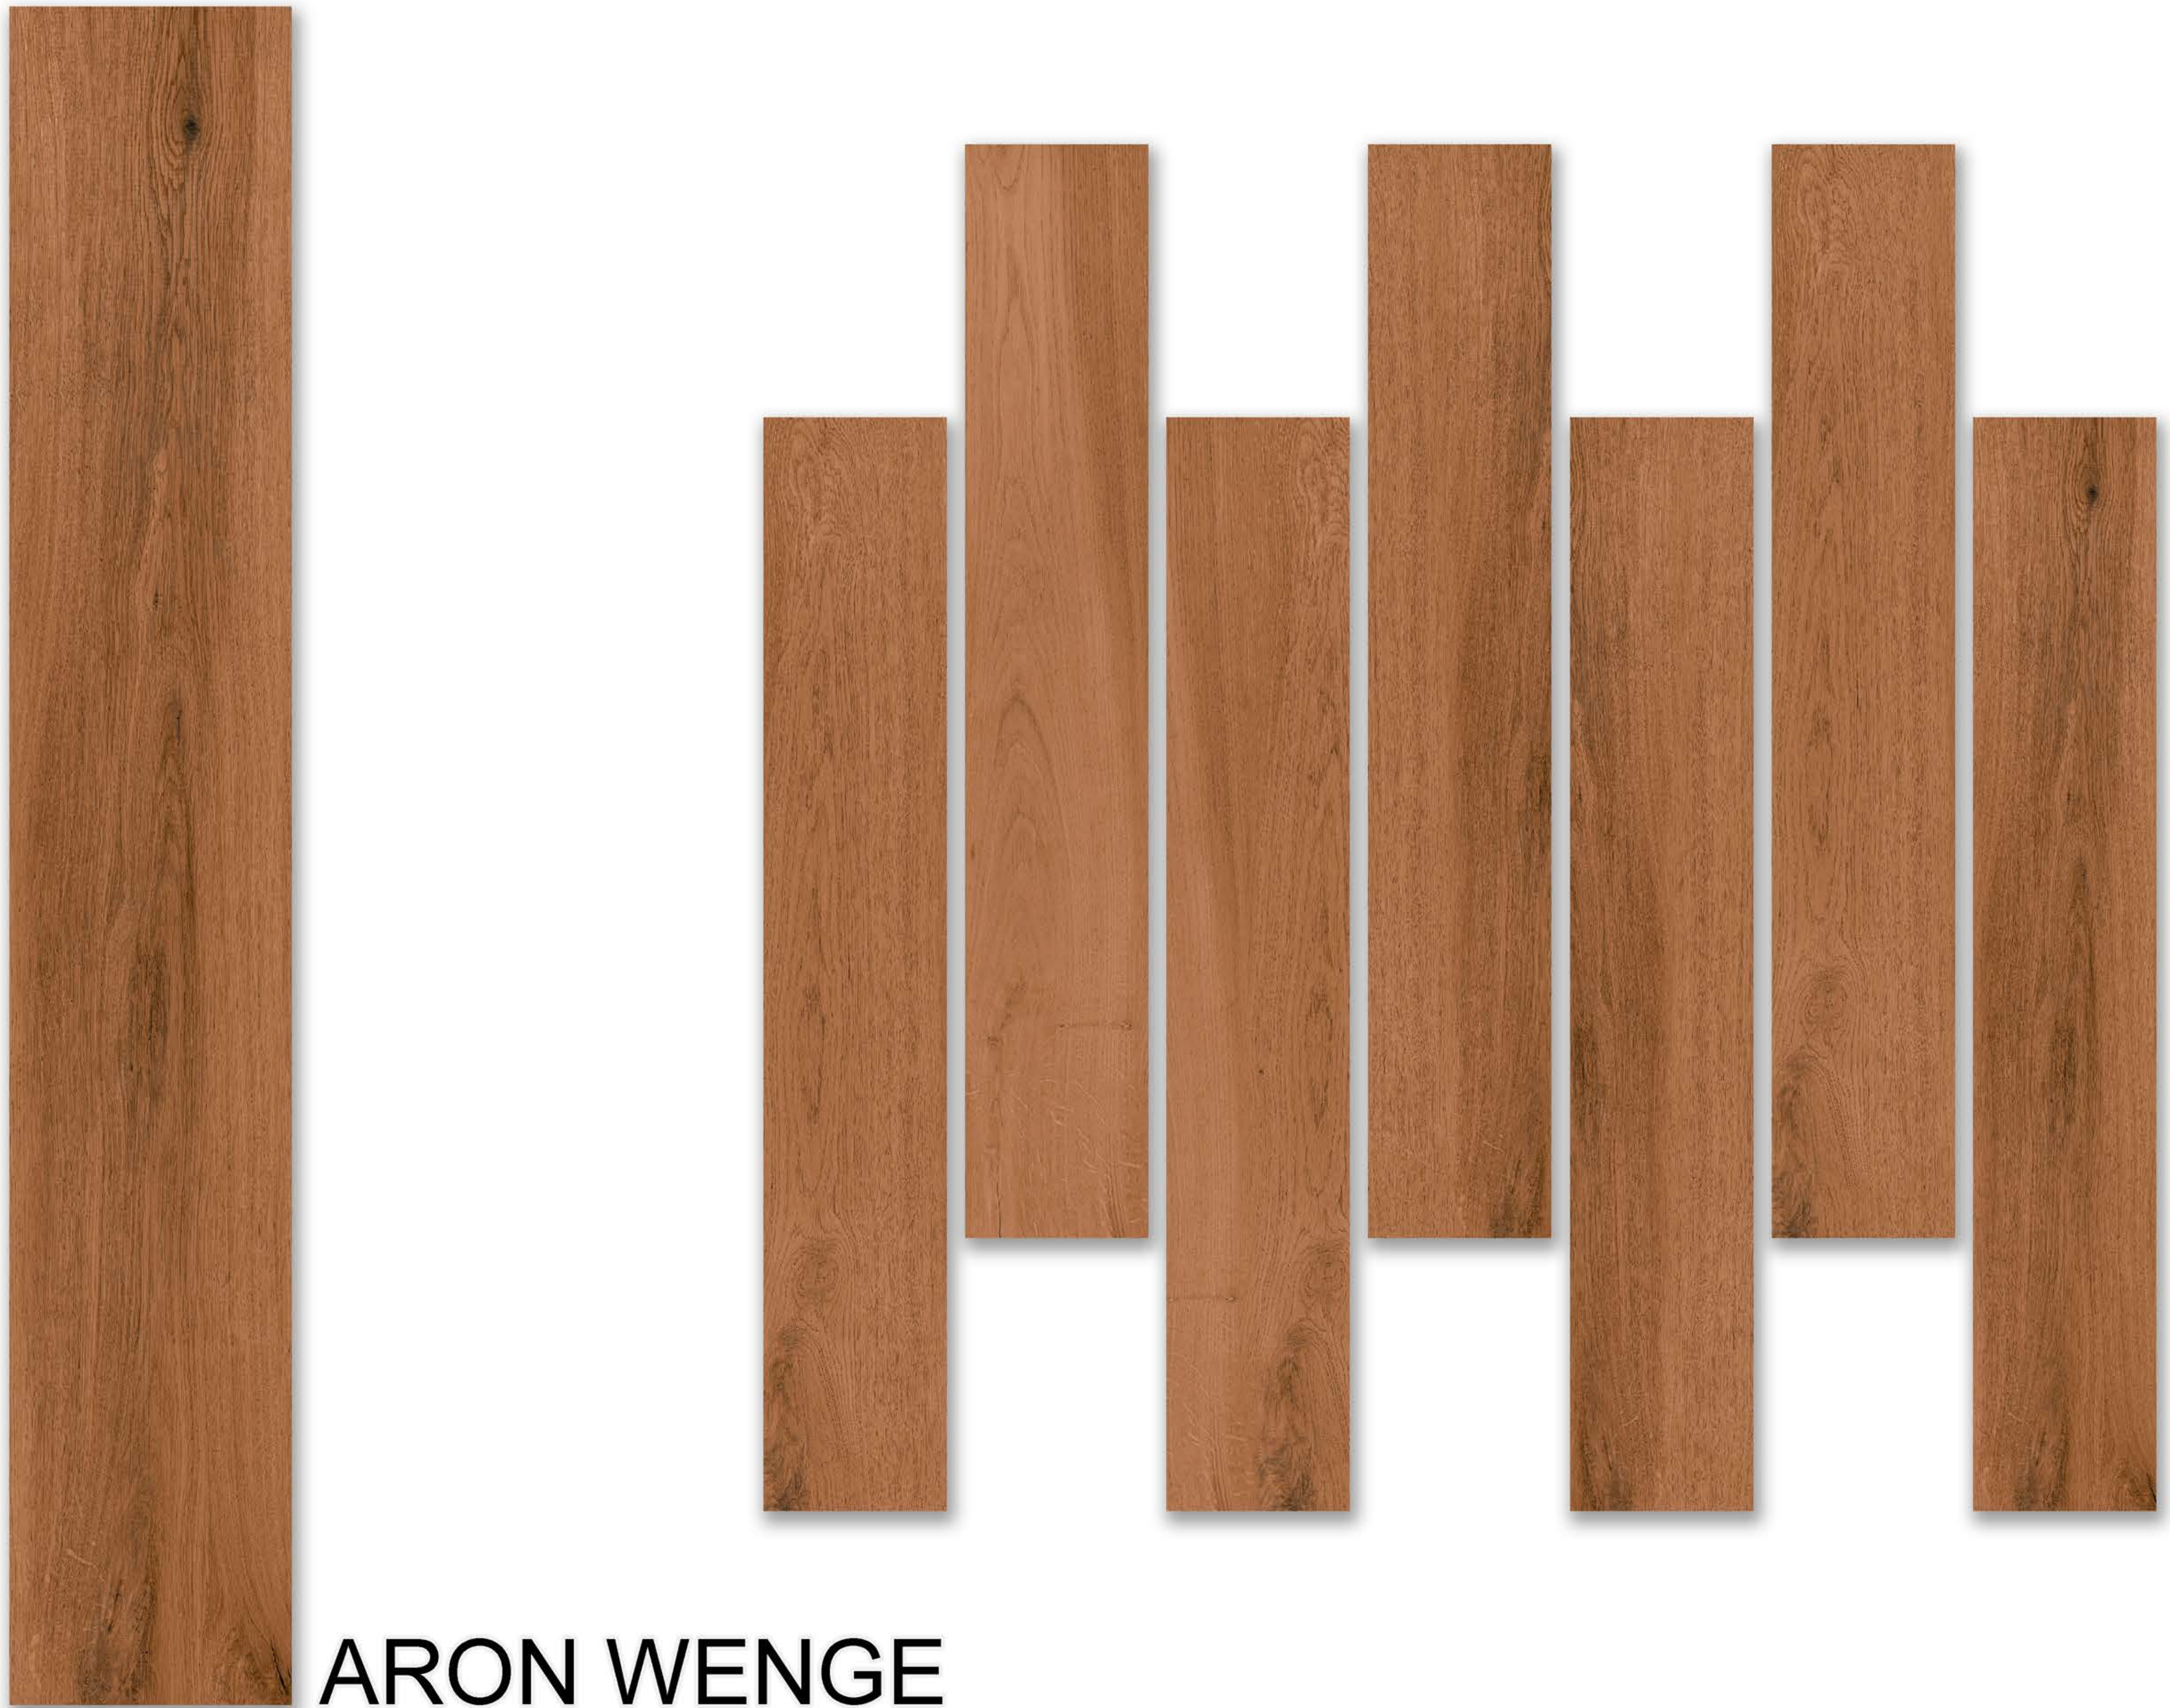

ARON WENGE

G V T WODDEN STRIPS 200X1200MM

DIGITAL
GLAZED
VITRIFIED
TILES