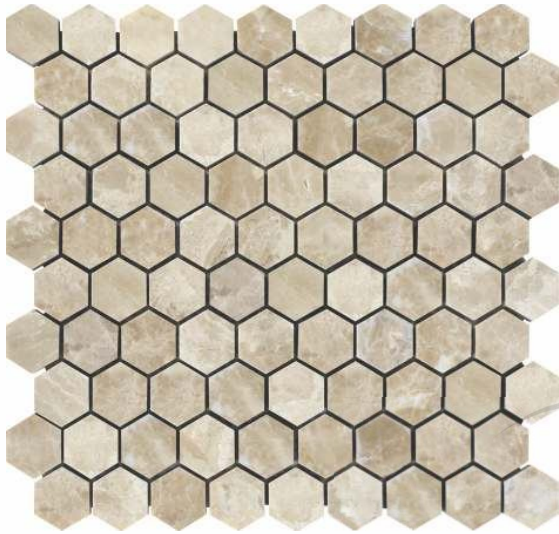

SHEET SIZE

SURFACE GLOSSY

55001 STATUARIO

PATTERN - HEXAGON (2)

SURFACE GLOSSY

55002 CREMA

PATTERN - HEXAGON (2)

SURFACE GLOSSY