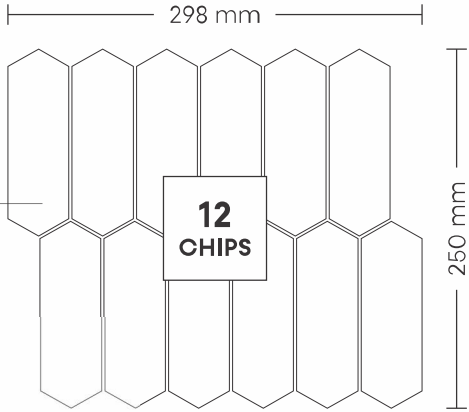

PATTERN - PICKET

CHIP SIZE
48x148mm

SHEET SIZE

SURFACE GLOSSY

31007 STATUARIO & GREY

PATTERN - PICKET

CHIP SIZE
48x148mm

SHEET SIZE

SURFACE GLOSSY

31009 YELLOW TRAVERTINE

PATTERN - PICKET

CHIP SIZE
48x148mm

SHEET SIZE

SURFACE GLOSSY

35012 STATUARIO & BLACK

PATTERN - SQUARE CUBE (2)