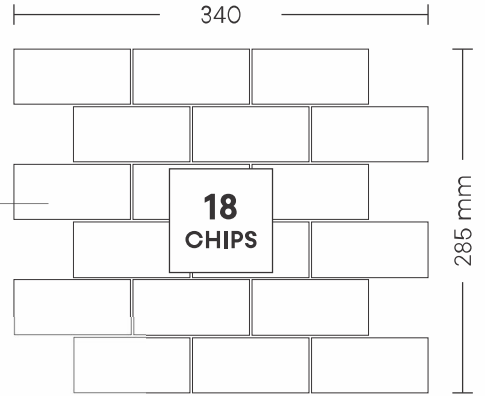

CHIP SIZE
45x95mm

SHEET SIZE