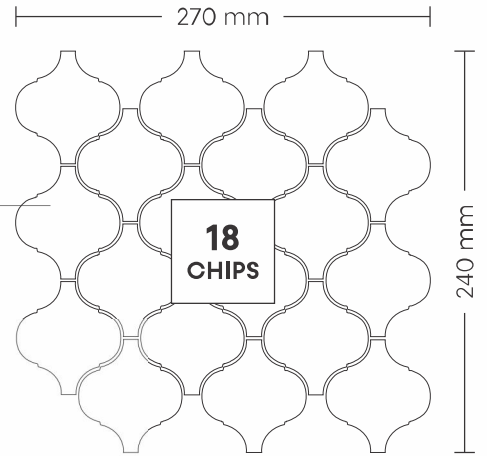

**TILES
UPDATE
PENDING**

CHIP SIZE
78x74mm

SHEET SIZE