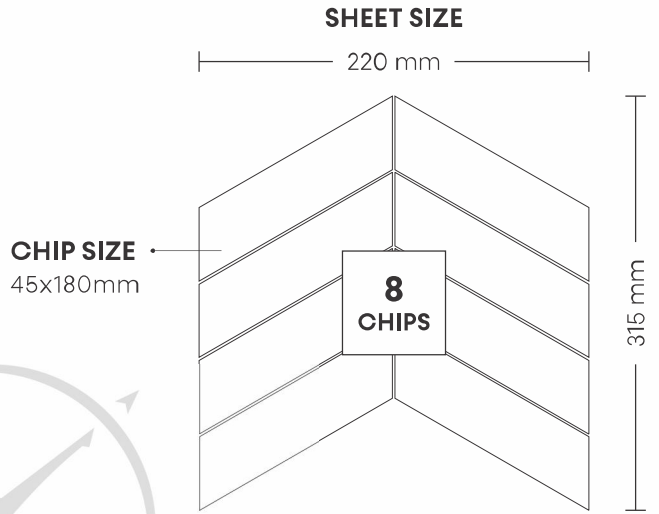

SHEET SIZE

295 mm

305 mm

90
CHIPS

SURFACE GLOSSY

55004 YELLOW TRAVEERTINE

PATTERN - HEXAGON (2)

SURFACE GLOSSY

SURFACE GLOSSY

CHIP SIZE
15x15mm

SHEET SIZE

301 mm

57001 CREMA

PATTERN - CHEVRON (2)

SURFACE GLOSSY

57003 YELLOW TRAVERTINE