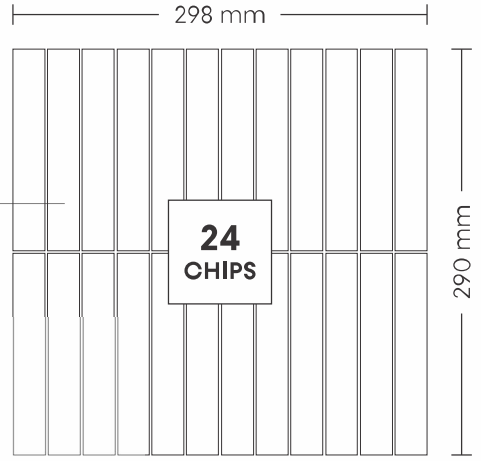

CHIP SIZE
45x145mm

SHEET SIZE

SURFACE GLOSSY

3006 STATUARIO

PATTERN - RECTANGLE (2)

CHIP SIZE
45x200mm

SHEET SIZE

SURFACE GLOSSY

290 mm

24
CHIPS

SANDHYA

24004 CREMA

PATTERN - STRIPS (1)

SURFACE GLOSSY

CHIP SIZE
23x145mm

SHEET SIZE