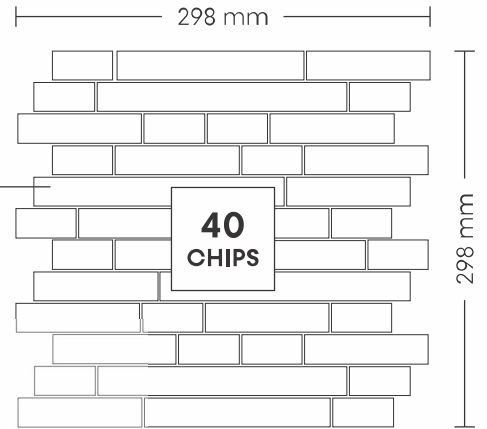

26003 CREMA

PATTERN - RANDOM STRIPS (1)

SURFACE GLOSSY

CHIP SIZE

23x48mm,
23x98mm,
23x148mm,
23x198mm

SHEET SIZE