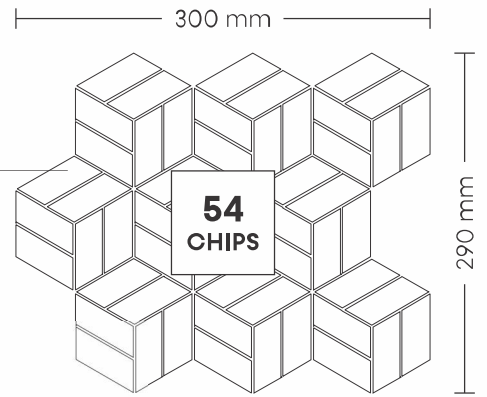

48
CHIPS

SURFACE GLOSSY

59002 CREMA

PATTERN - CART WHEEL

CHIP SIZE
23x55mm

SHEET SIZE

SURFACE GLOSSY

59003 RANDOM TRAVERTINE