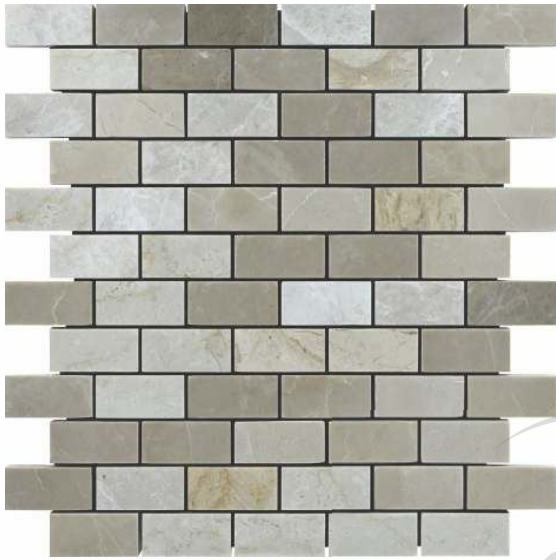

**72
CHIPS**

298 mm

SURFACE GLOSSY

5003 MIX ITALIAN CREMA

PATTERN - BRICK BONE (1)

SURFACE GLOSSY

CHIP SIZE
23x48mm

SHEET SIZE