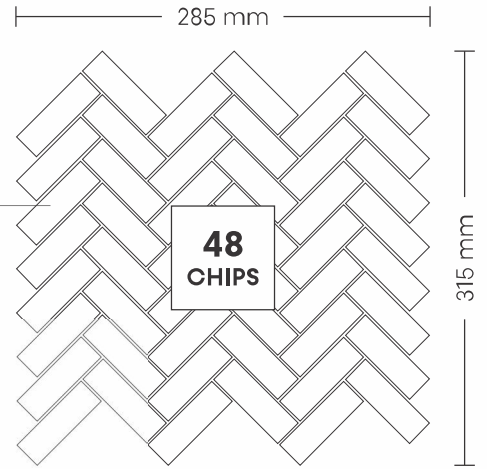

CHIP SIZE
45x51mm

SURFACE GLOSSY

11001 MIX ITALIAN CREMA

PATTERN - HERRING BONE (1)

SURFACE GLOSSY

CHIP SIZE
23x73mm

SHEET SIZE

11005 YELLOW TRAVERTINE

PATTERN - HERRING BONE (1)

SURFACE GLOSSY

CHIP SIZE
23x73mm

SHEET SIZE

285 mm

315 mm

48
CHIPS

11007 CREAM TRAVERTINE

PATTERN - HERRING BONE (1)

SURFACE GLOSSY

CHIP SIZE
23x73mm

SHEET SIZE

13003 STATUARIO

PATTERN - HERRING BONE (2)

SURFACE GLOSSY

CHIP SIZE
12x48mm