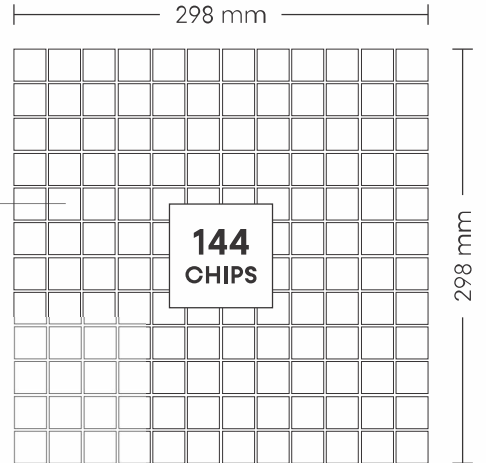

SURFACE GLOSSY

CHIP SIZE
23x23mm

SHEET SIZE