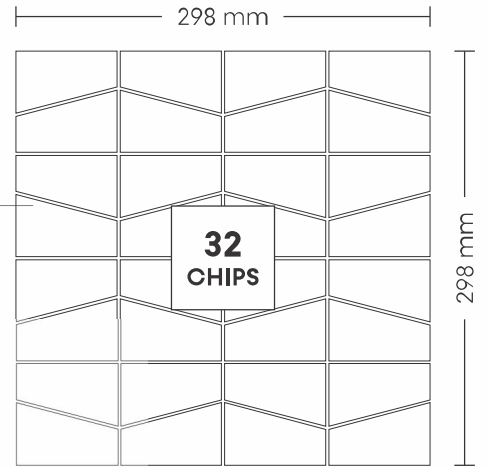

23x48mm,
23x98mm,
23x148mm,
23x198mm

SHEET SIZE

28002 MIX CREMA

PATTERN - RANDOM STRIPS (2)

SURFACE GLOSSY

CHIP SIZE

30x60mm,
30x150mm,
30x212mm

SHEET SIZE

275 mm

320 mm

29004 STATUARIO

PATTERN - MOSAIC (1)

SURFACE GLOSSY

CHIP SIZE
73.5x2.5mm

SHEET SIZE

29005 MIX CREMA

PATTERN - MOSAIC (1)

SURFACE GLOSSY

CHIP SIZE
73.5x2.5mm

SHEET SIZE

29012 STATUARIO & BLACK

PATTERN - MOSAIC (1)

SURFACE GLOSSY

SHEET SIZE

298 mm

CHIP SIZE
73.5x2.5mm

**32
CHIPS**

298 mm

30002 STATUARIO

PATTERN - LONG HERRING BONE

SURFACE GLOSSY

CHIP SIZE
23x150mm