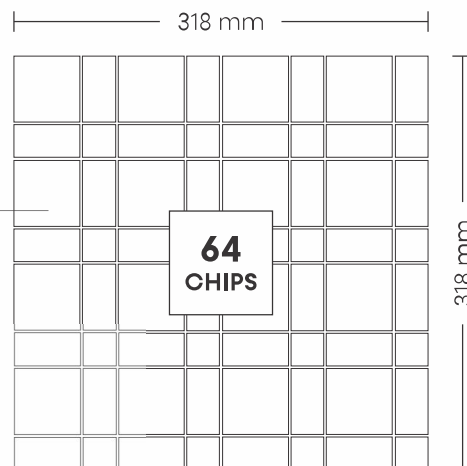

PATTERN - LATTICE (2)

SURFACE GLOSSY

CHIP SIZE

50x50mm,
50x25mm,
25x25mm

SHEET SIZE

8002 STATUARIO

PATTERN - LATTICE (2)

SHEET SIZE

318 mm

CHIP SIZE

50x50mm,
50x25mm,
25x25mm

SURFACE GLOSSY

8012 STATUARIO & BLACK

PATTERN - LATTICE (2)

SURFACE GLOSSY

CHIP SIZE

50x50mm,
50x25mm,
25x25mm

SHEET SIZE

10001 GREY TRAVERTINE

PATTERN - BASKET WEAVES (1)

SHEET SIZE

298 mm

CHIP SIZE
45x51mm

SURFACE GLOSSY