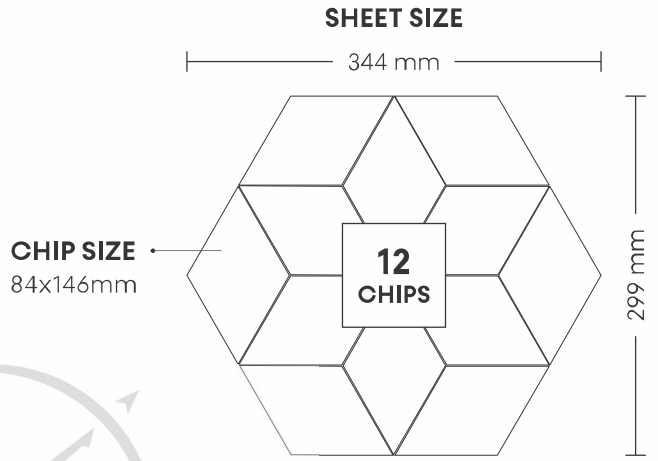

PATTERN - PICKET

CHIP SIZE
48x148mm

SHEET SIZE

SURFACE GLOSSY

31007 STATUARIO & GREY

PATTERN - PICKET

CHIP SIZE
48x148mm

SHEET SIZE

SURFACE GLOSSY

31009 YELLOW TRAVERTINE

PATTERN - PICKET

CHIP SIZE
48x148mm

SHEET SIZE

SURFACE GLOSSY

35012 STATUARIO & BLACK

PATTERN - SQUARE CUBE (2)