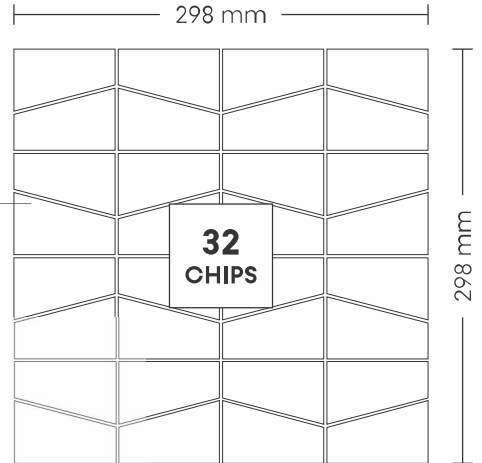

275 mm

320 mm

29004 STATUARIO

PATTERN - MOSAIC (1)

SURFACE GLOSSY

CHIP SIZE
73.5x2.5mm

SHEET SIZE

29005 MIX CREMA

PATTERN - MOSAIC (1)

SURFACE GLOSSY

CHIP SIZE
73.5x2.5mm

SHEET SIZE

29012 STATUARIO & BLACK

PATTERN - MOSAIC (1)

SURFACE GLOSSY

SHEET SIZE

298 mm

CHIP SIZE
73.5x2.5mm

**32
CHIPS**

298 mm

30002 STATUARIO

PATTERN - LONG HERRING BONE

SURFACE GLOSSY

CHIP SIZE
23x150mm

SHEET SIZE

250 mm

21
CHIPS

335 mm

30003 CREMA

PATTERN - LONG HERRING BONE

SURFACE GLOSSY

CHIP SIZE
23x150mm