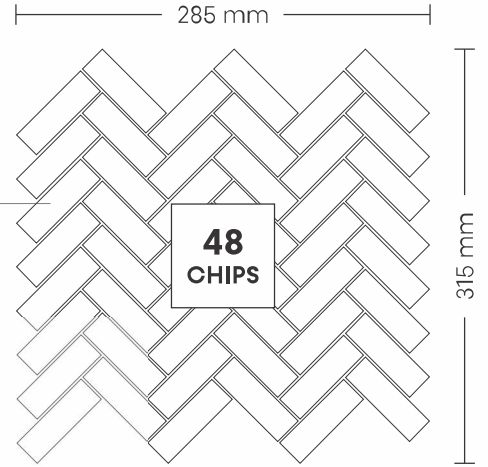

50x50mm,
50x25mm,
25x25mm

SHEET SIZE

10001 GREY TRAVERTINE

PATTERN - BASKET WEAVES (1)

SHEET SIZE

298 mm

CHIP SIZE
45x51mm

SURFACE GLOSSY

10003 STATUARIO

PATTERN - BASKET WEAVES (1)

SURFACE GLOSSY

CHIP SIZE
45x51mm

SHEET SIZE

10004 CREMA

PATTERN - BASKET WEAVES (1)

SHEET SIZE

CHIP SIZE
45x51mm

SURFACE GLOSSY

11001 MIX ITALIAN CREMA

PATTERN - HERRING BONE (1)

SURFACE GLOSSY

CHIP SIZE
23x73mm

SHEET SIZE

11005 YELLOW TRAVERTINE

PATTERN - HERRING BONE (1)

SURFACE GLOSSY

CHIP SIZE
23x73mm

SHEET SIZE

285 mm

315 mm

48
CHIPS

11007 CREAM TRAVERTINE