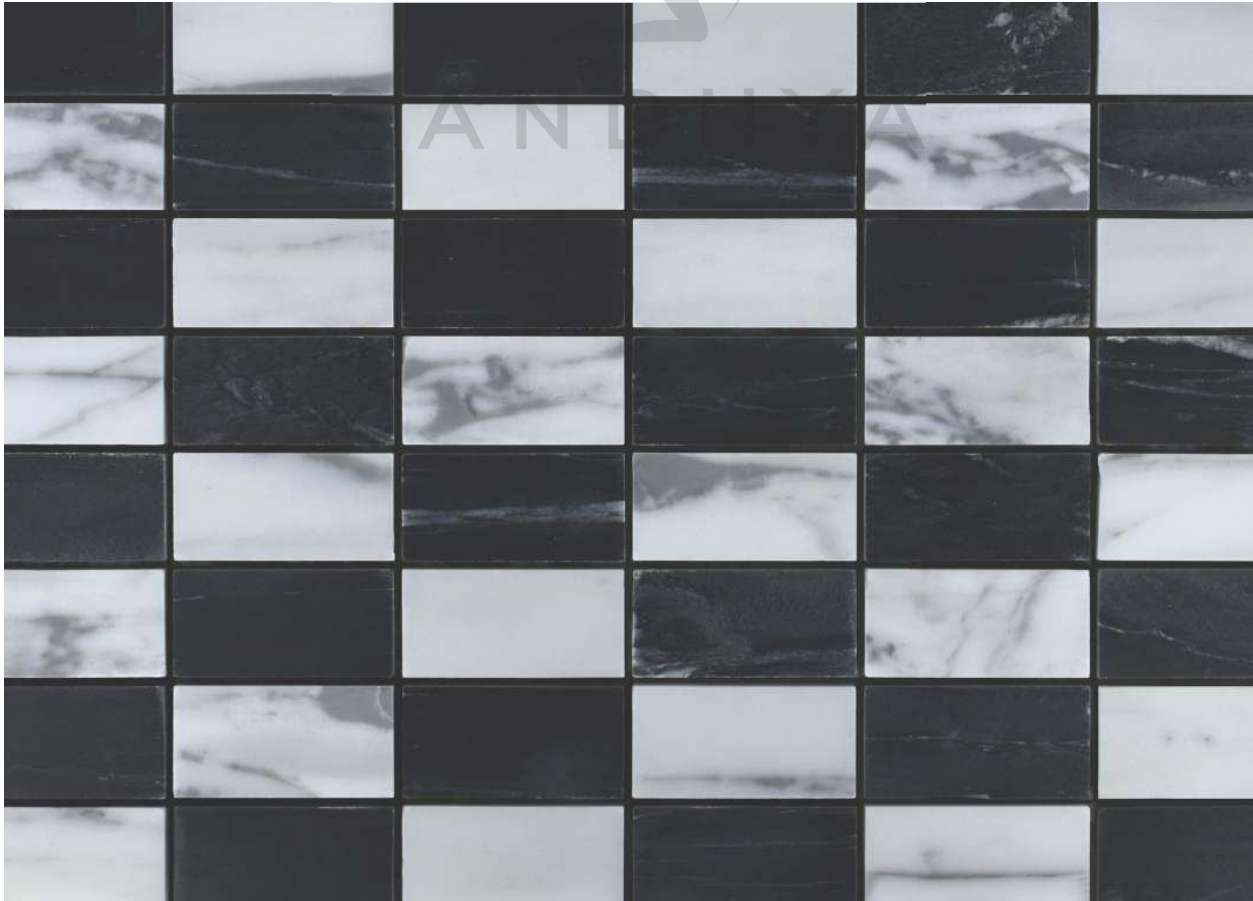

CHIP SIZE
23x48mm

**72
CHIPS**

298 mm

SURFACE GLOSSY