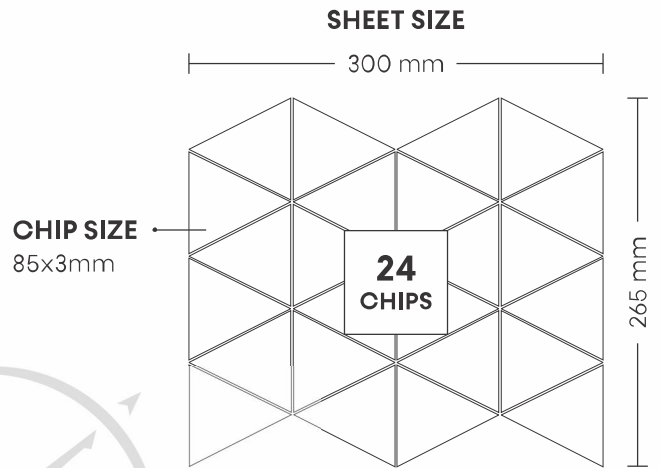

CHIP SIZE
15x48mm

**108
CHIPS**

298 mm

SURFACE GLOSSY

50001 STATUARIO

PATTERN - FLORAL

SHEET SIZE

260 mm

CHIP SIZE
17x42mm

**120
CHIPS**

280 mm

SURFACE GLOSSY

51003 CREMA

PATTERN - TRIANGLE (2)

SURFACE GLOSSY

CHIP SIZE
42x84mm

SHEET SIZE

52002 MIX CREMA

PATTERN - TRIANGLE (3)

SURFACE GLOSSY

52012 STATUARIO

PATTERN - TRIANGLE (3)

SURFACE GLOSSY

CHIP SIZE
85x3mm