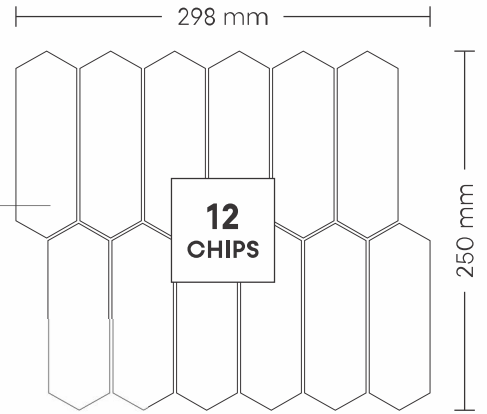

250 mm

335 mm

31005 STATUARIO

PATTERN - PICKET

CHIP SIZE
48x148mm

SHEET SIZE

SURFACE GLOSSY

31006 CREMA

PATTERN - PICKET

CHIP SIZE
48x148mm

SHEET SIZE

SURFACE GLOSSY

31007 STATUARIO & GREY

PATTERN - PICKET

CHIP SIZE
48x148mm

SHEET SIZE