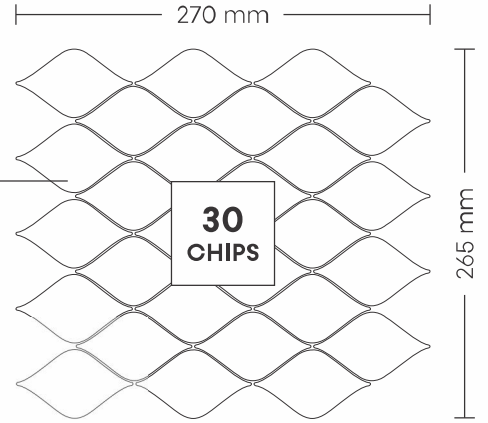

CHIP SIZE
48x86mm

SHEET SIZE