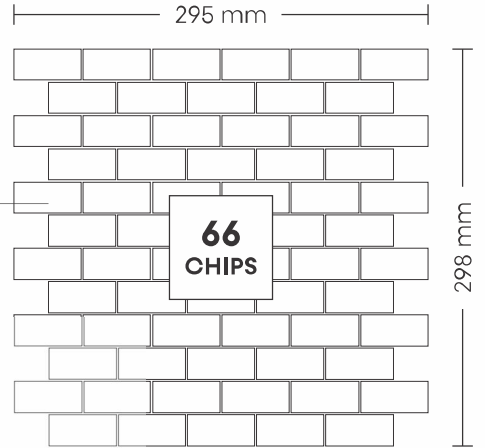

5005 YELLOW TRAVERTINE

PATTERN - BRICK BONE (1)

SHEET SIZE

CHIP SIZE
23x48mm

SURFACE GLOSSY