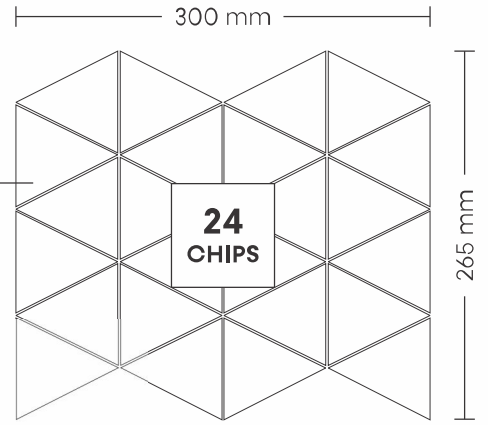

SURFACE GLOSSY

CHIP SIZE
85x3mm

SHEET SIZE