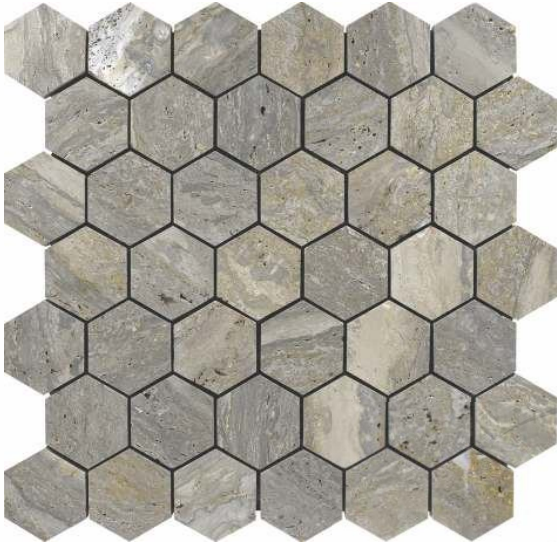

1015 GREY TRAVERTINE

PATTERN - HEXAGON (1)

SURFACE GLOSSY

CHIP SIZE
48x55.4mm

SHEET SIZE

301 mm

298 mm

42
CHIPS