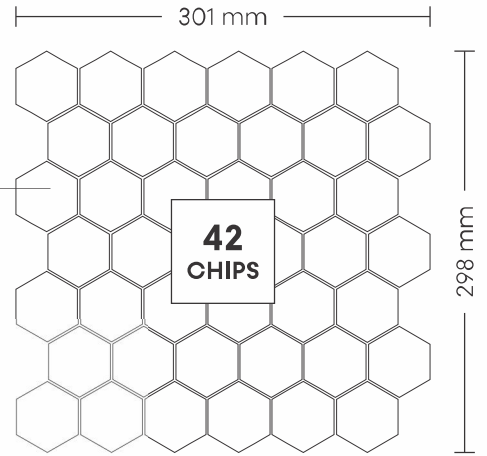

Resistant to fire and high-temperature changes effortlessly

EASY TO MAINTAIN

Require very little general maintenance and can be cleaned easily.

1009 RANDOM TRAVERTINE

PATTERN - HEXAGON (1)

SURFACE GLOSSY

CHIP SIZE
48x55.4mm

SHEET SIZE

1012 STATUARIO

PATTERN - HEXAGON (1)

SURFACE GLOSSY

CHIP SIZE
48x55.4mm

SHEET SIZE

301 mm

298 mm

42
CHIPS

1014 MIX CREMA

PATTERN - HEXAGON (1)

SURFACE GLOSSY

CHIP SIZE
48x55.4mm

SHEET SIZE

301 mm

298 mm