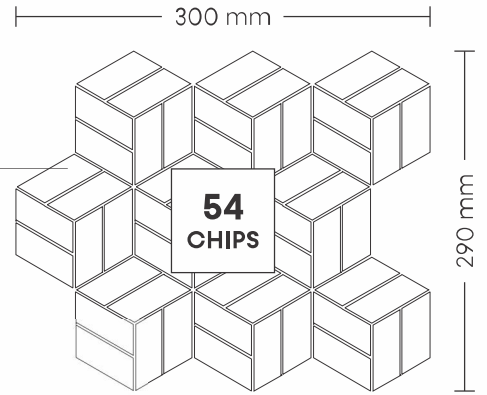

CHIP SIZE
23x55mm

SHEET SIZE