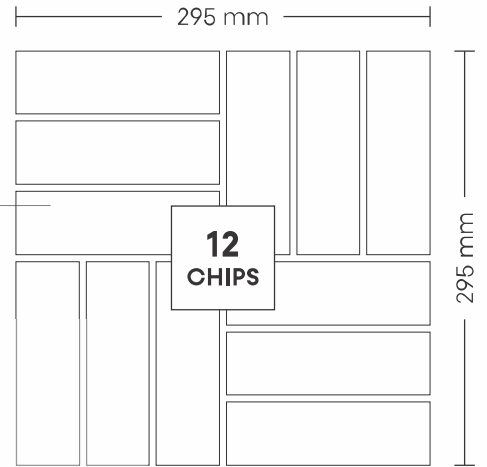

CHIP SIZE
45x145mm

SHEET SIZE

47003 MIX CREMA

PATTERN - LONG WEAVES (2)

SURFACE GLOSSY

CHIP SIZE
45x145mm

SHEET SIZE

47012 STATUARIO & BLACK

PATTERN - LONG WEAVES (2)

SHEET SIZE

CHIP SIZE
45x145mm

SURFACE GLOSSY

49001 RANDOM TRAVERTINE

PATTERN - WEAVES (3)

SHEET SIZE

298 mm