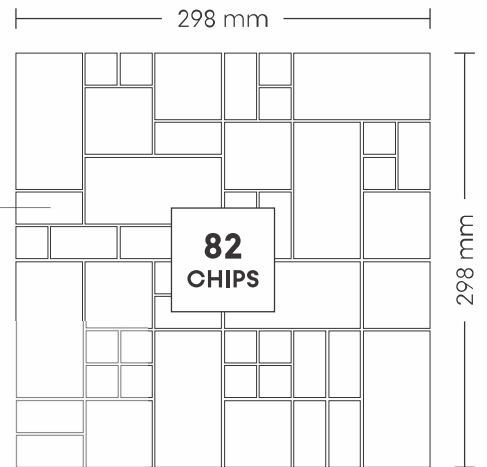

25002 STATUARIO

PATTERN - SQUARE & RECTANGLE (2)

SURFACE GLOSSY

CHIP SIZE

23x23mm,
23x48mm,
48x48mm,
48x98mm

SHEET SIZE

26002 STATUARIO

PATTERN - RANDOM STRIPS (1)

SURFACE GLOSSY

CHIP SIZE

23x48mm,
23x98mm,
23x148mm,
23x198mm

SHEET SIZE

26003 CREMA

PATTERN - RANDOM STRIPS (1)

SURFACE GLOSSY

CHIP SIZE