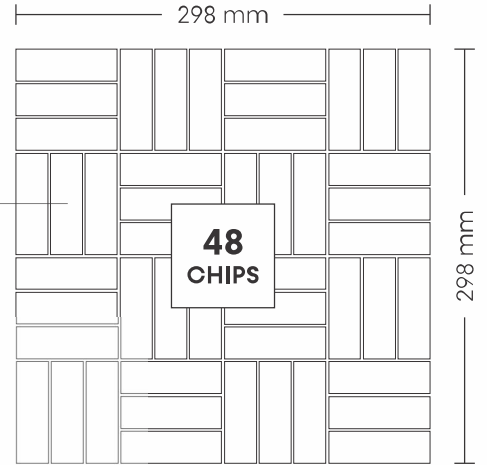

SURFACE GLOSSY

37004 STATUARIO

PATTERN - WEAVES (1)

SURFACE GLOSSY

CHIP SIZE
23x73mm

SHEET SIZE

37005 MIX CREMA

PATTERN - WEAVES (1)

SHEET SIZE

298 mm

CHIP SIZE
23x73mm

**48
CHIPS**

298 mm

SURFACE GLOSSY

38002 STATUARIO

PATTERN - PINWHEEL