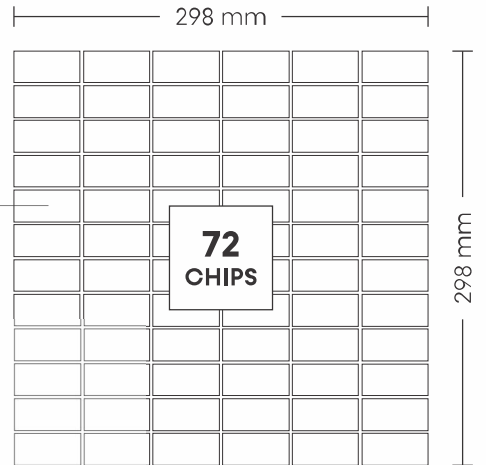

SHEET SIZE

1012 STATUARIO

PATTERN - HEXAGON (1)

SURFACE GLOSSY

CHIP SIZE
48x55.4mm

SHEET SIZE

301 mm

298 mm

CHIP SIZE
45x145mm

SHEET SIZE

SURFACE GLOSSY

3006 STATUARIO

PATTERN - RECTANGLE (2)

CHIP SIZE
45x200mm

SHEET SIZE

SURFACE GLOSSY

4001 STATUARIO

PATTERN - STAKE BONE (1)

SURFACE GLOSSY

CHIP SIZE
23x48mm

SHEET SIZE

SANDHYA

4002 MIX ITALIAN CREMA

PATTERN - STAKE BONE (1)

SURFACE GLOSSY

CHIP SIZE
23x48mm

SHEET SIZE

4012 STATUARIO & BLACK

PATTERN - STAKE BONE (1)

SHEET SIZE

298 mm

CHIP SIZE
23x48mm