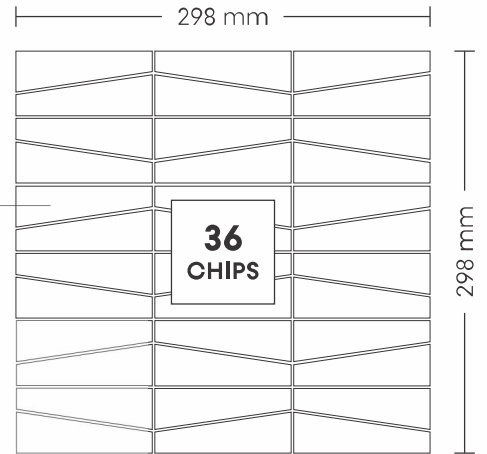

SHEET SIZE

53002 STATUARIO

PATTERN - MOSAIC (2)

SURFACE GLOSSY

CHIP SIZE
98x1.5mm

SHEET SIZE

298 mm

53003 MIX CREMA

PATTERN - MOSAIC (2)

SURFACE GLOSSY

CHIP SIZE
98x1.5mm

SHEET SIZE

54003 MIX ITALIAN CREMA

PATTERN - AREBESQUE

**TILES
UPDATE
PENDING**

CHIP SIZE
78x74mm