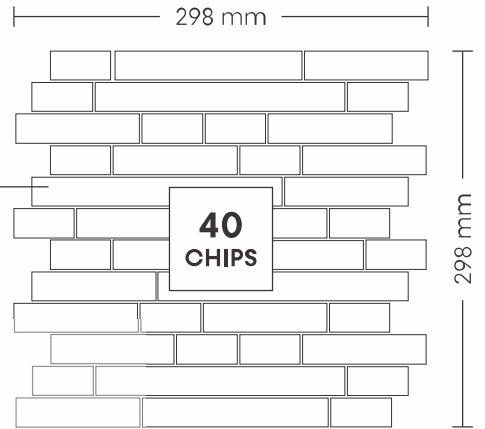

25002 STATUARIO

PATTERN - SQUARE & RECTANGLE (2)

SURFACE GLOSSY

CHIP SIZE

23x23mm,
23x48mm,
48x48mm,
48x98mm

SHEET SIZE

26002 STATUARIO

PATTERN - RANDOM STRIPS (1)

SURFACE GLOSSY

CHIP SIZE

23x48mm,
23x98mm,
23x148mm,
23x198mm

SHEET SIZE

26003 CREMA

PATTERN - RANDOM STRIPS (1)

SURFACE GLOSSY

CHIP SIZE