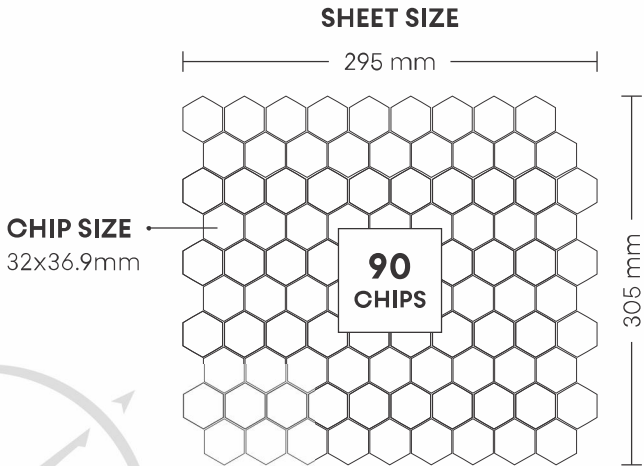

CHIP SIZE
32x36.9mm

SHEET SIZE

295 mm

305 mm

**90
CHIPS**

55003 STATUARIO & GREY

PATTERN - HEXAGON (2)

CHIP SIZE
32x36.9mm

SHEET SIZE

295 mm

305 mm

90
CHIPS

SURFACE GLOSSY

55004 YELLOW TRAVEERTINE

PATTERN - HEXAGON (2)

SURFACE GLOSSY