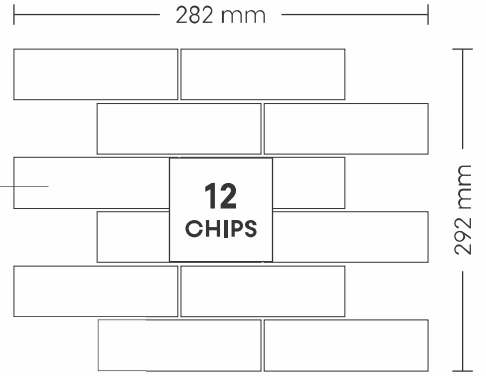

42
CHIPS

1014 MIX CREMA

PATTERN - HEXAGON (1)

SURFACE GLOSSY

CHIP SIZE
48x55.4mm

SHEET SIZE

301 mm

298 mm

42
CHIPS

1015 GREY TRAVERTINE

PATTERN - HEXAGON (1)

SURFACE GLOSSY

CHIP SIZE
48x55.4mm

SHEET SIZE

301 mm

298 mm

42
CHIPS

2003 GREY TRAVERTINE

PATTERN - RECTANGLE (1)

CHIP SIZE
45x145mm

SHEET SIZE

SURFACE GLOSSY

2012 STATUARIO

PATTERN - RECTANGLE (1)

CHIP SIZE
45x145mm

SHEET SIZE

SURFACE GLOSSY

3006 STATUARIO

PATTERN - RECTANGLE (2)

CHIP SIZE
45x200mm

SHEET SIZE

SURFACE GLOSSY