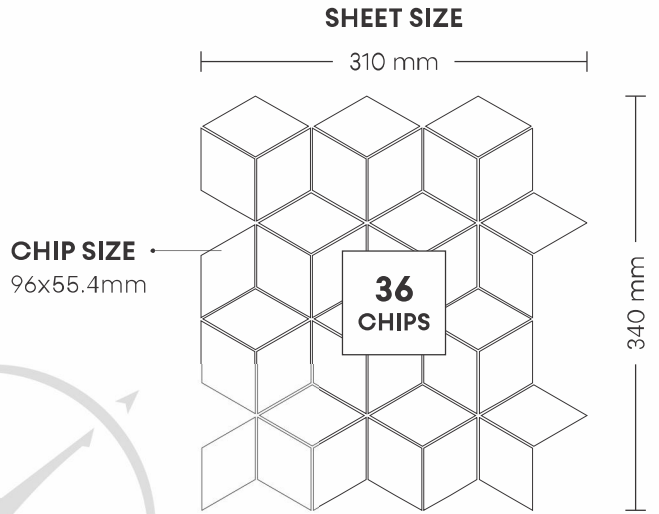

**72
CHIPS**

298 mm

SURFACE GLOSSY

5003 MIX ITALIAN CREMA

PATTERN - BRICK BONE (1)

SURFACE GLOSSY

CHIP SIZE
23x48mm

SHEET SIZE

5005 YELLOW TRAVERTINE

PATTERN - BRICK BONE (1)

SHEET SIZE

CHIP SIZE
23x48mm

SURFACE GLOSSY

6001 MIX ITALIAN CREMA

PATTERN - SQUARE CUBE (1)

SURFACE GLOSSY

6002 RANDOM TRAVERTINE

PATTERN - SQUARE CUBE (1)

SURFACE GLOSSY

6003 GREY TRAVERTINE

PATTERN - SQUARE CUBE (1)

SURFACE GLOSSY

CHIP SIZE
96x55.4mm

SHEET SIZE

310 mm

340 mm

6004 CREAM TRAVERTINE

PATTERN - SQUARE CUBE (1)

SURFACE GLOSSY

CHIP SIZE
96x55.4mm

SHEET SIZE

310 mm