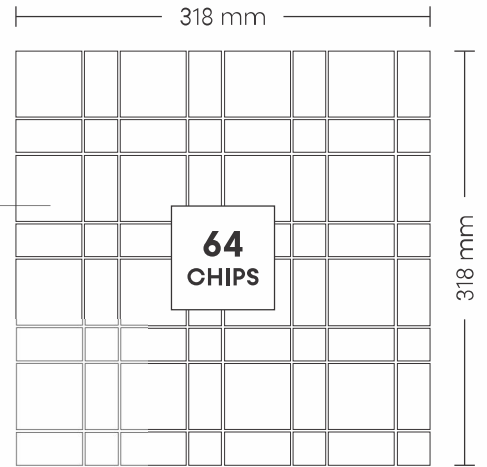

310 mm

340 mm

6004 CREAM TRAVERTINE

PATTERN - SQUARE CUBE (1)

SURFACE GLOSSY

CHIP SIZE
96x55.4mm

SHEET SIZE

310 mm

340 mm

7002 STATUARIO

PATTERN - LATTICE (1)

SURFACE GLOSSY

CHIP SIZE

48x48mm,
48x15mm,
15x15mm

SHEET SIZE

8001 MIX ITALIAN CREMA

PATTERN - LATTICE (2)

SURFACE GLOSSY

CHIP SIZE

50x50mm,
50x25mm,
25x25mm

SHEET SIZE

8002 STATUARIO

PATTERN - LATTICE (2)

SHEET SIZE

50x50mm,
50x25mm,
25x25mm

SHEET SIZE

10001 GREY TRAVERTINE

PATTERN - BASKET WEAVES (1)

SHEET SIZE

298 mm

CHIP SIZE
45x51mm

SURFACE GLOSSY