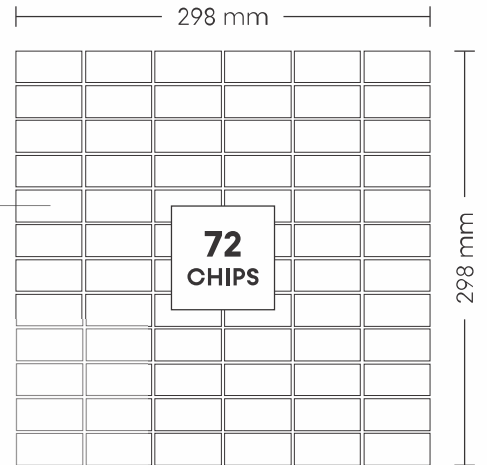

SHEET SIZE

1012 STATUARIO

PATTERN - HEXAGON (1)

SURFACE GLOSSY

CHIP SIZE
48x55.4mm

SHEET SIZE

301 mm

298 mm

CHIP SIZE
45x145mm

SHEET SIZE

SURFACE GLOSSY

3006 STATUARIO

PATTERN - RECTANGLE (2)

CHIP SIZE
45x200mm

SHEET SIZE

SURFACE GLOSSY

4001 STATUARIO

PATTERN - STAKE BONE (1)

SURFACE GLOSSY

CHIP SIZE
23x48mm

SHEET SIZE

SANDHYA

4002 MIX ITALIAN CREMA

PATTERN - STAKE BONE (1)

SURFACE GLOSSY

CHIP SIZE
23x48mm

SHEET SIZE

4012 STATUARIO & BLACK

PATTERN - STAKE BONE (1)

SHEET SIZE

298 mm

CHIP SIZE
23x48mm