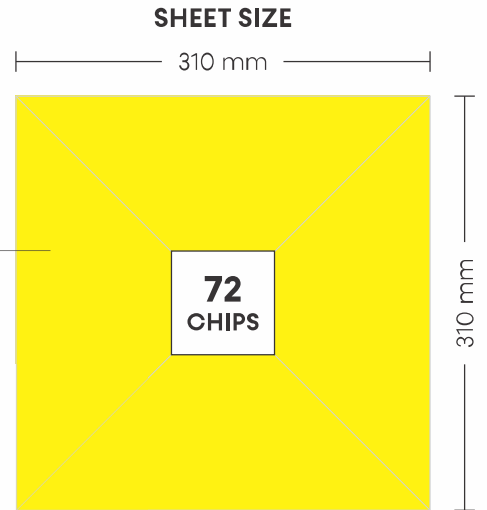

CHIP SIZE
45x145mm

SHEET SIZE

SURFACE GLOSSY

3006 STATUARIO

PATTERN - RECTANGLE (2)

CHIP SIZE
45x200mm

SHEET SIZE

SURFACE GLOSSY

CHIP SIZE
48x48mm,
15x15mm

**72
CHIPS**

315 mm

SURFACE GLOSSY

17006 STATUARIO

PATTERN - CHEVRON (1)

SURFACE GLOSSY & MATT

CHIP SIZE
48x200mm

SHEET SIZE

280 mm

285 mm

**8
CHIPS**

19012 STATUARIO & BLACK

PATTERN - SQUARE WITH DOT

SURFACE GLOSSY

SANDHYA

20001 ITALIAN CREMA MIX

PATTERN - SQUARE & RECTANGLE (1)

SURFACE GLOSSY

CHIP SIZE

23x23mm,
23x48mm,
48x48mm

SHEET SIZE

20002 STATUARIO

PATTERN - SQUARE & RECTANGLE (1)