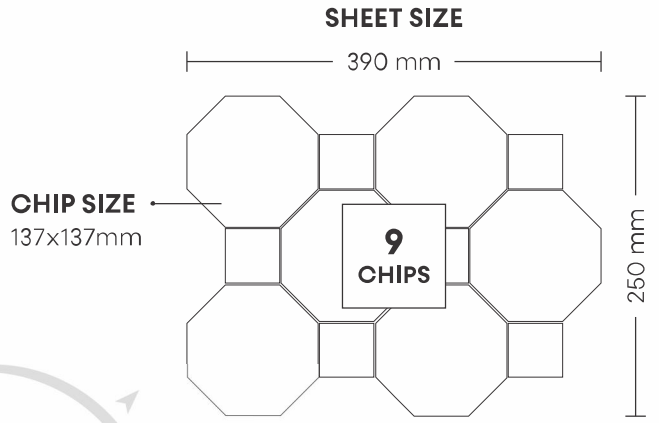

43002 STATUARIO

PATTERN - OCTAGON WITH SQUARE