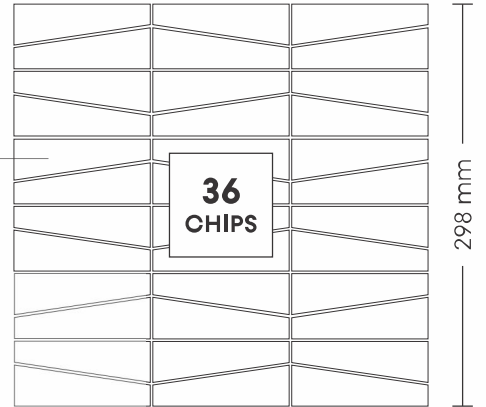

SHEET SIZE

53002 STATUARIO

PATTERN - MOSAIC (2)

SURFACE GLOSSY

CHIP SIZE
98x1.5mm

SHEET SIZE

298 mm

53003 MIX CREMA

PATTERN - MOSAIC (2)

SURFACE GLOSSY

CHIP SIZE
98x1.5mm

SHEET SIZE

54003 MIX ITALIAN CREMA

PATTERN - AREBESQUE

**TILES
UPDATE
PENDING**

CHIP SIZE
78x74mm