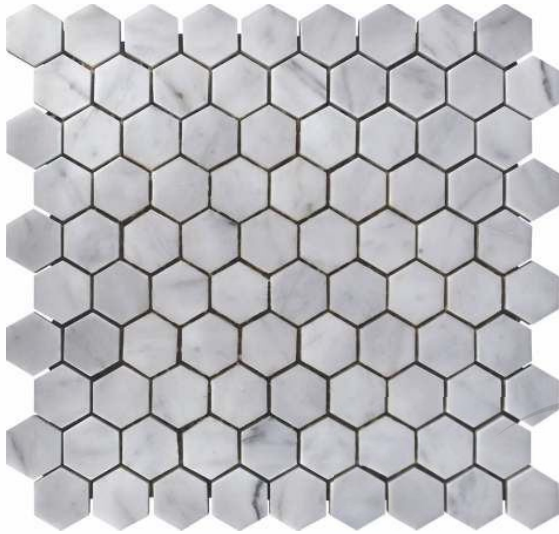

SHEET SIZE

SURFACE GLOSSY

55001 STATUARIO

PATTERN - HEXAGON (2)

SURFACE GLOSSY

55002 CREMA

PATTERN - HEXAGON (2)

SURFACE GLOSSY