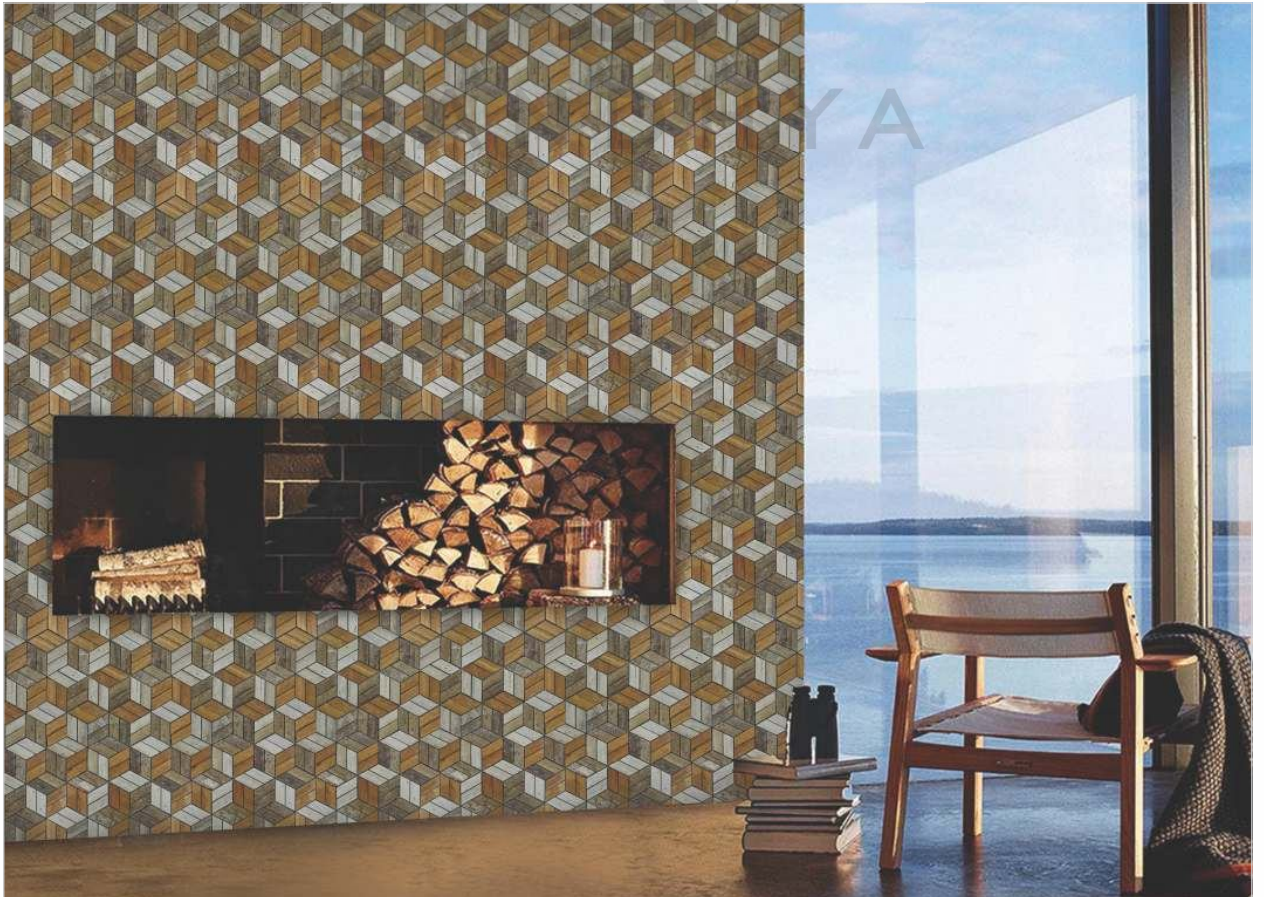

PATTERN - CART WHEEL

CHIP SIZE
23x55mm

SHEET SIZE

SURFACE GLOSSY

62009 CREMA MIX

PATTERN - SQUARE (2)

SURFACE GLOSSY

CHIP SIZE
23x23mm