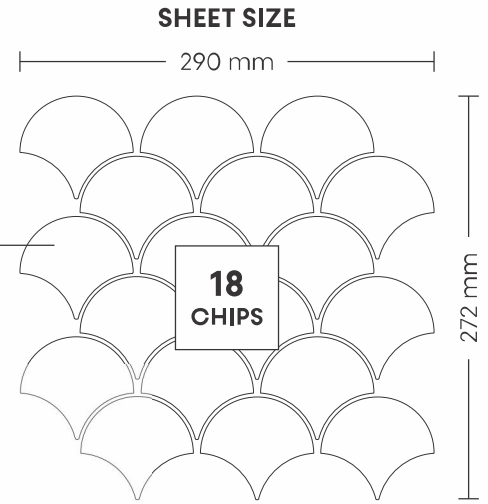

63004 STATUARIO

PATTERN - FISH SCALE