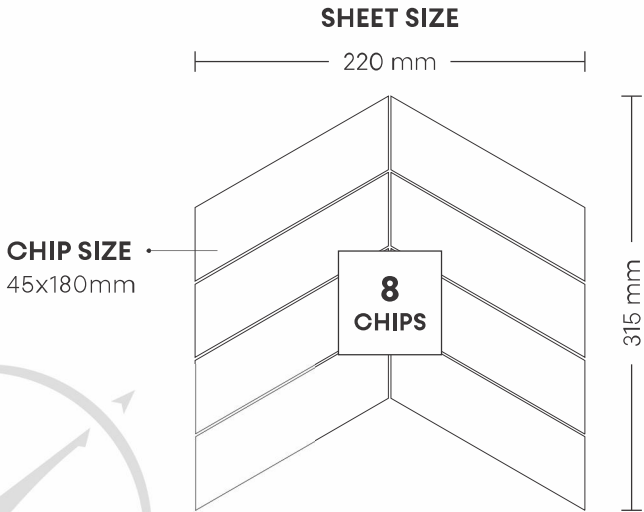

57003 YELLOW TRAVERTINE

PATTERN - CHEVRON (2)