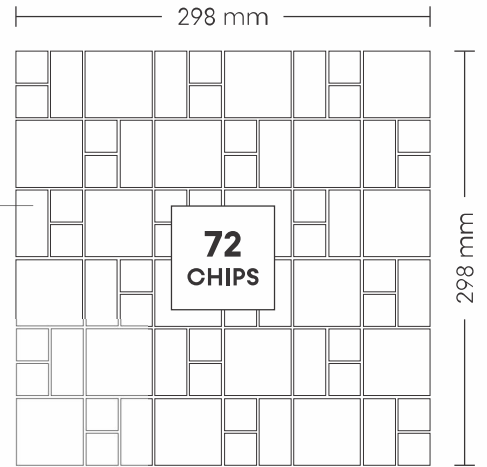

20001 ITALIAN CREMA MIX

PATTERN - SQUARE & RECTANGLE (1)

SURFACE GLOSSY

CHIP SIZE

23x23mm,
23x48mm,
48x48mm

SHEET SIZE

20002 STATUARIO

PATTERN - SQUARE & RECTANGLE (1)

SURFACE GLOSSY

CHIP SIZE

23x23mm,
23x48mm,
48x48mm

SHEET SIZE

20009 ITALIN CREMA MIX & GREY

PATTERN - SQUARE & RECTANGLE (1)

SURFACE GLOSSY

SHEET SIZE