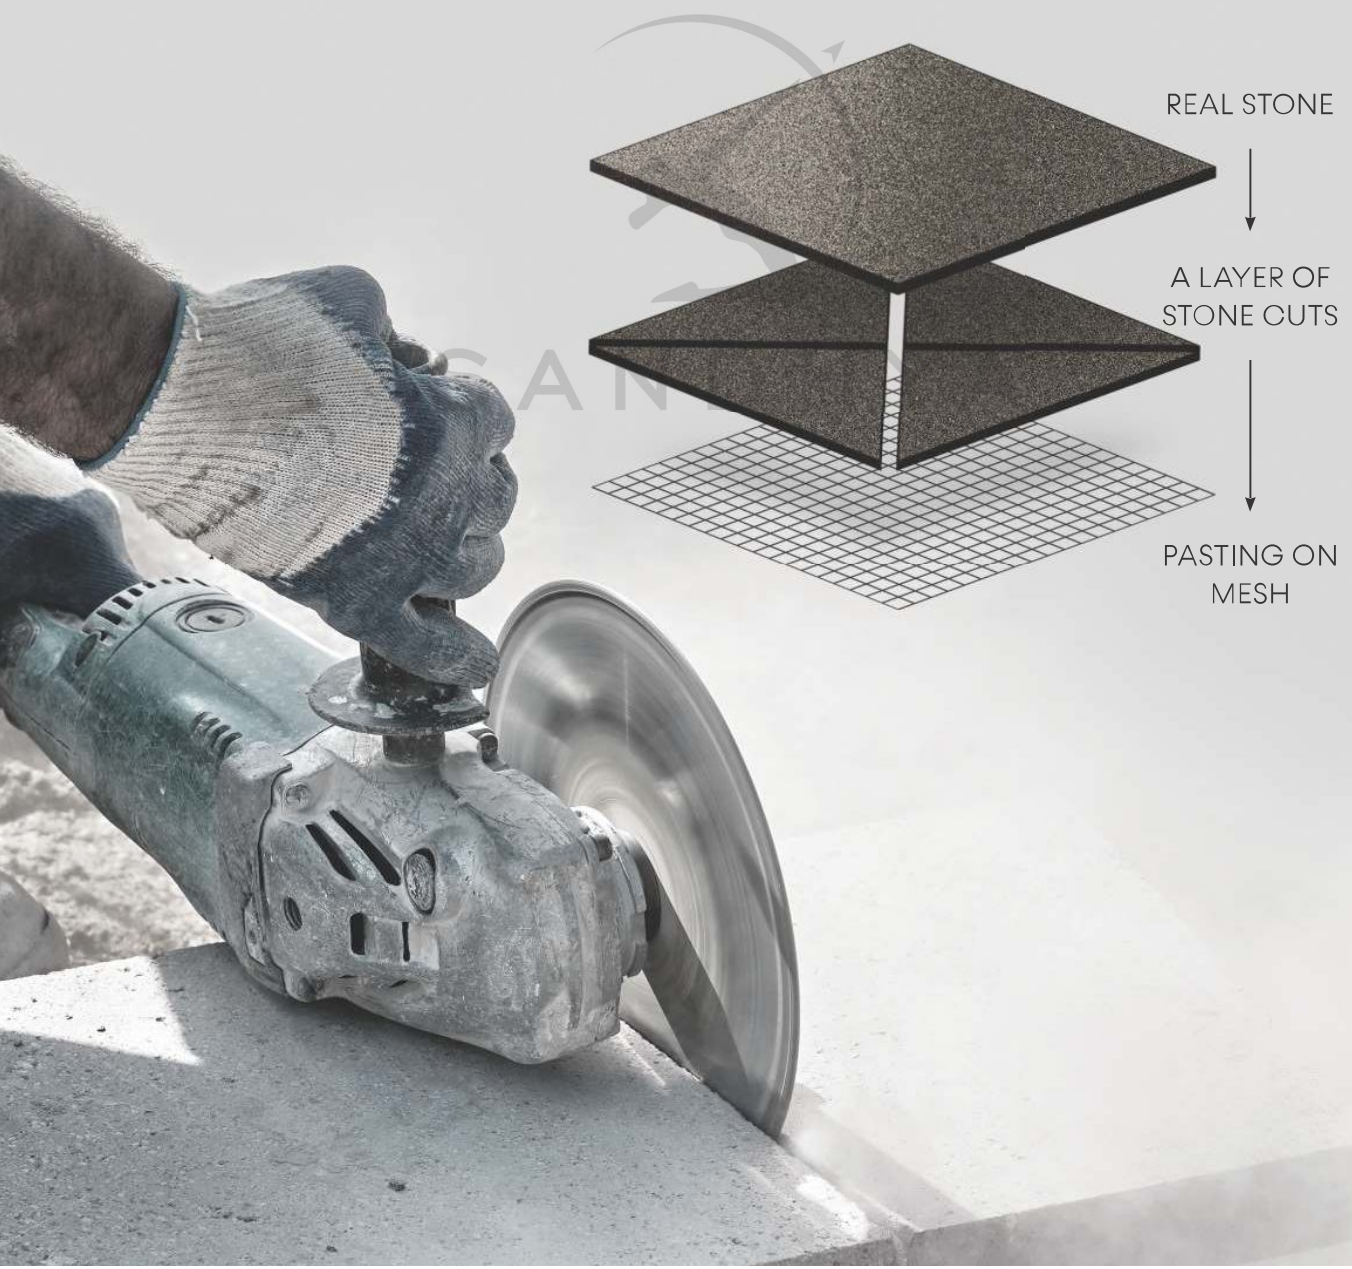

DISCOVER THE DISTINGUISHED FEATURES OF ATTRIBUTE-RICH MOSAIC SURFACES CAPABLE OF TRANSFORMATION

The stone series mosaic surfaces from Lemina is a feature-rich collection of contemporary surfaces in distinguished patterns and style and comes with a variety of features, which makes them ideal for various spaces.