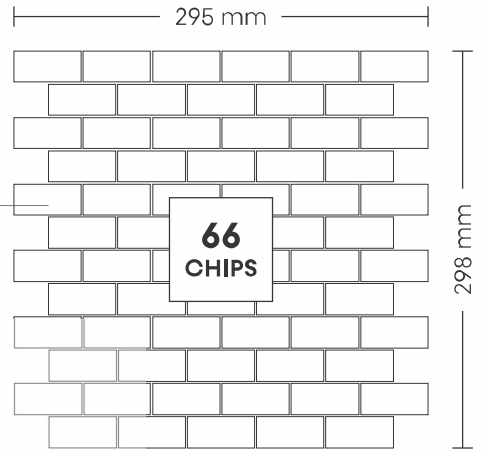

SURFACE GLOSSY

CHIP SIZE
23x48mm

SHEET SIZE

4012 STATUARIO & BLACK

PATTERN - STAKE BONE (1)

SHEET SIZE

298 mm

CHIP SIZE
23x48mm

**72
CHIPS**

298 mm

SURFACE GLOSSY

5003 MIX ITALIAN CREMA

PATTERN - BRICK BONE (1)

SURFACE GLOSSY

CHIP SIZE
23x48mm

SHEET SIZE