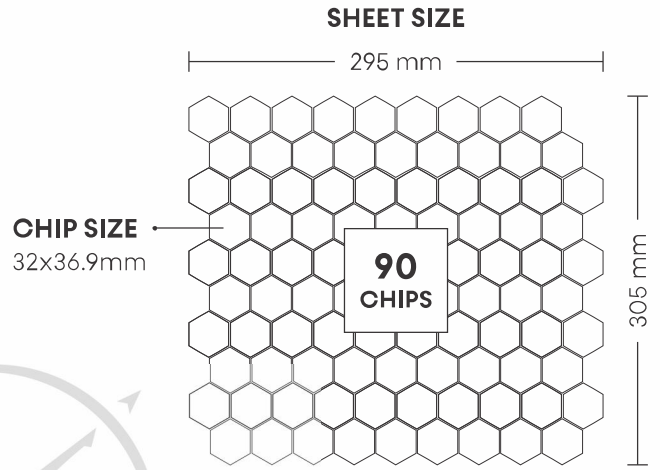

PATTERN - MOSAIC (2)

SURFACE GLOSSY

CHIP SIZE
98x1.5mm

SHEET SIZE

54003 MIX ITALIAN CREMA

PATTERN - AREBESQUE

**TILES
UPDATE
PENDING**

CHIP SIZE
78x74mm

SHEET SIZE

SURFACE GLOSSY

55001 STATUARIO

PATTERN - HEXAGON (2)

SURFACE GLOSSY

55002 CREMA

PATTERN - HEXAGON (2)

SURFACE GLOSSY

CHIP SIZE
32x36.9mm

SHEET SIZE

295 mm

305 mm

**90
CHIPS**

55003 STATUARIO & GREY

PATTERN - HEXAGON (2)

CHIP SIZE
32x36.9mm

SHEET SIZE

295 mm

305 mm

90
CHIPS

SURFACE GLOSSY

55004 YELLOW TRAVEERTINE

PATTERN - HEXAGON (2)

SURFACE GLOSSY