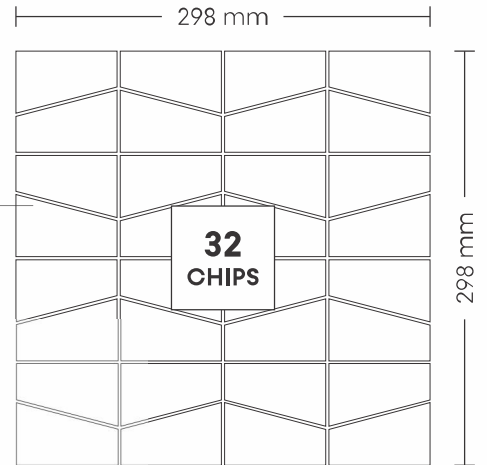

23x48mm,
23x98mm,
23x148mm,
23x198mm

SHEET SIZE

28002 MIX CREMA

PATTERN - RANDOM STRIPS (2)

SURFACE GLOSSY

CHIP SIZE

30x60mm,
30x150mm,
30x212mm

SHEET SIZE

275 mm

320 mm

29004 STATUARIO

PATTERN - MOSAIC (1)

SURFACE GLOSSY

CHIP SIZE
73.5x2.5mm

SHEET SIZE

29005 MIX CREMA

PATTERN - MOSAIC (1)

SURFACE GLOSSY

CHIP SIZE
73.5x2.5mm

SHEET SIZE

29012 STATUARIO & BLACK

PATTERN - MOSAIC (1)

SURFACE GLOSSY

SHEET SIZE

298 mm

CHIP SIZE
73.5x2.5mm

**32
CHIPS**

298 mm

30002 STATUARIO

PATTERN - LONG HERRING BONE

SURFACE GLOSSY

CHIP SIZE
23x150mm