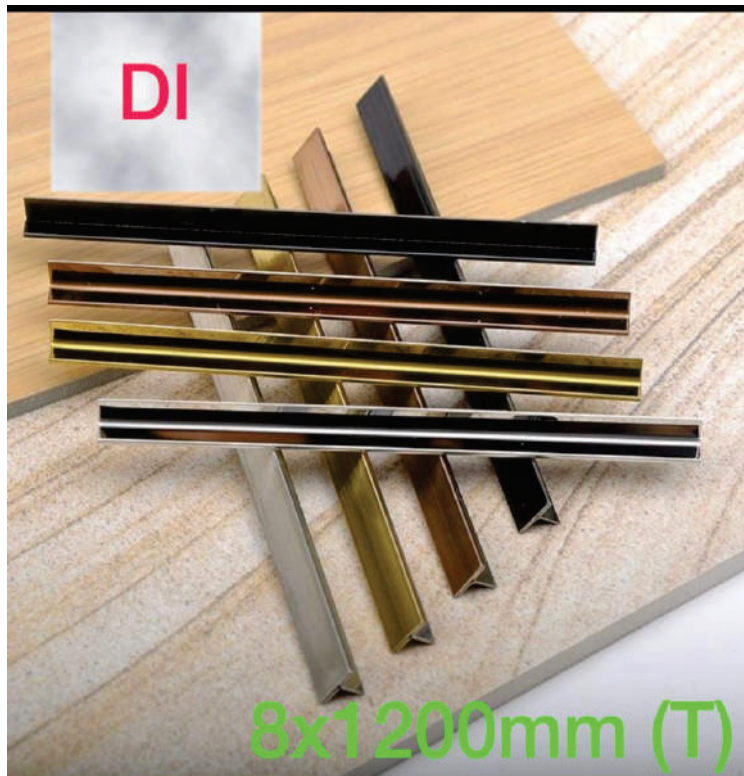

BLACK

STEEL BORDER

6X1200MM (U) PROFILE

PACKING-50PCS

GOLDEN
SILVER
COPPER
BLACK

STEEL BORDER

12X1200MM (U) PROFILE

PACKING-50PCS