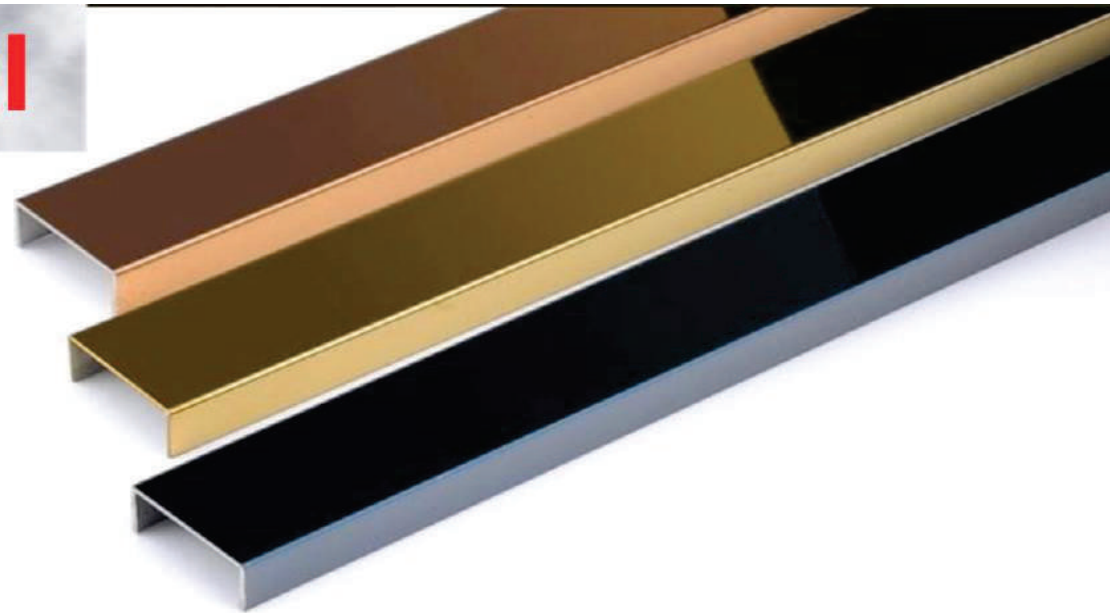

GOLDEN
SILVER
COPPER
BLACK

STEEL BORDER

20X1200MM (U) PROFILE
PACKING-50PCS

GOLDEN
SILVER
COPPER
BLACK

DI

6MM X 600MM GLASS BORDER

G-601

COPPER