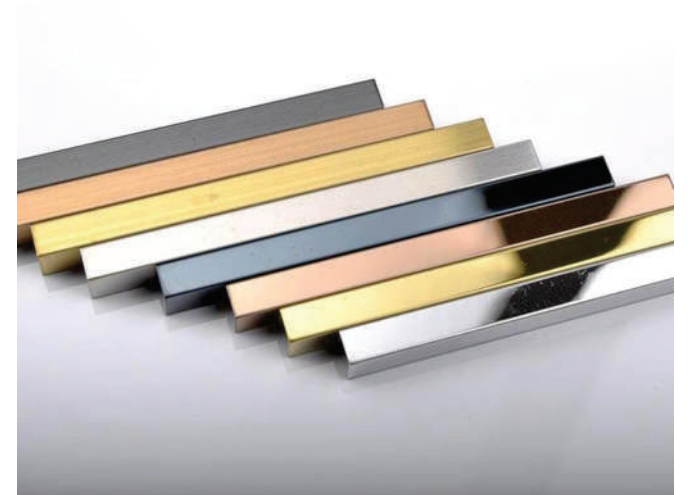

BLACK

STEEL BORDER

6X1200MM (U) PROFILE

PACKING-50PCS

GOLDEN
SILVER
COPPER
BLACK

STEEL BORDER

12X1200MM (U) PROFILE

PACKING-50PCS