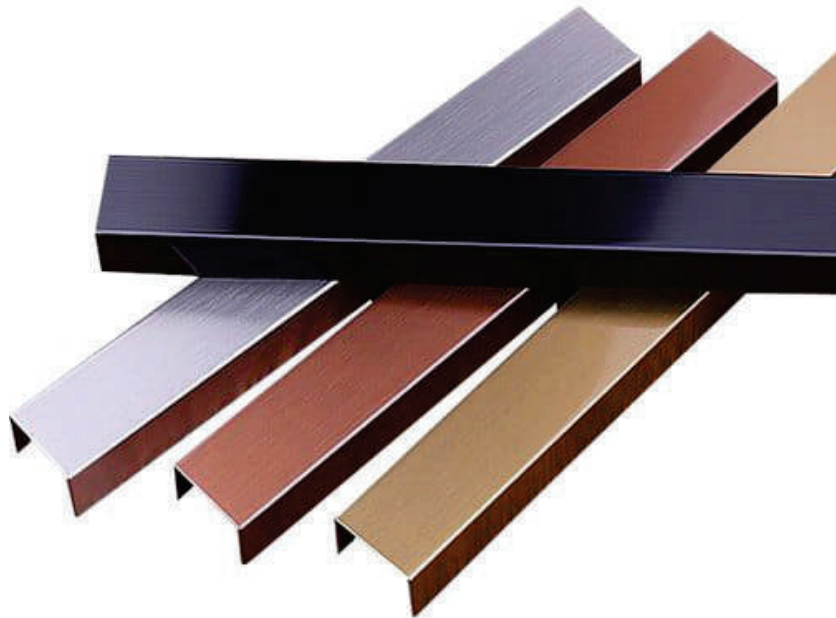

STEEL BORDER

20X1200MM (U) PROFILE
PACKING-50PCS

GOLDEN
SILVER
COPPER
BLACK