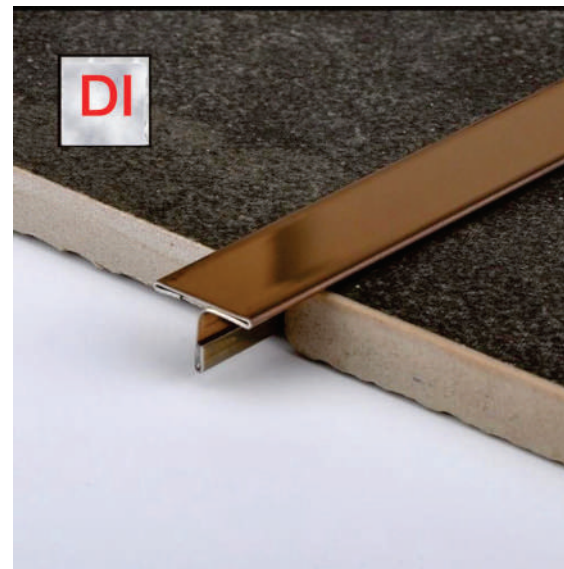

BLACK

STEEL BORDER

6X1200MM (U) PROFILE

PACKING-50PCS

GOLDEN
SILVER
COPPER
BLACK

STEEL BORDER

12X1200MM (U) PROFILE

PACKING-50PCS