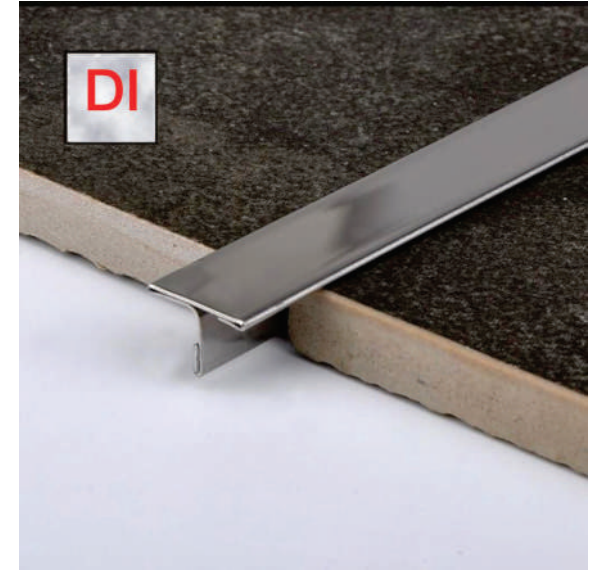

DI-6015

DI-6016

PACKING - 36 PIS
WEIGHT - 22 KG

STEEL BORDER

8X1200MM (T) PROFILE
PACKING-50PCS

GOLDEN

SILVER

COPPER