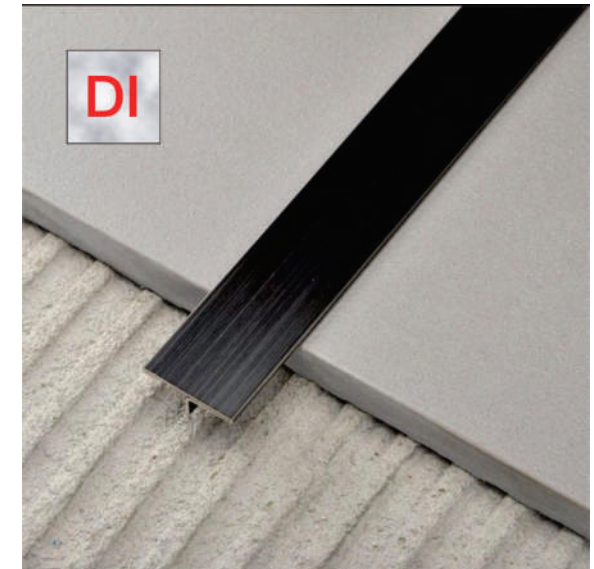

BLACK

STEEL BORDER

6X1200MM (U) PROFILE

PACKING-50PCS

GOLDEN
SILVER
COPPER
BLACK

STEEL BORDER

12X1200MM (U) PROFILE

PACKING-50PCS