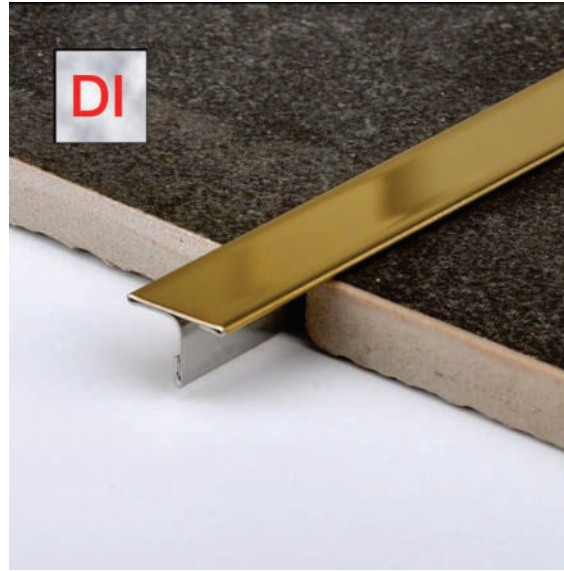

STEEL BORDER

8X1200MM (T) PROFILE
PACKING-50PCS

GOLDEN