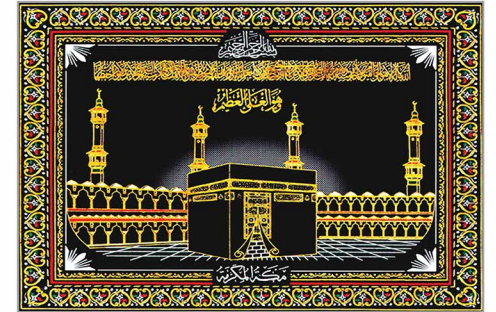

SIZE : 2x3

PACKING : 2 Pcs.

WEIGHT : 28 Kg. (approx)

PACKING TYPE : CARTOON

HG-354