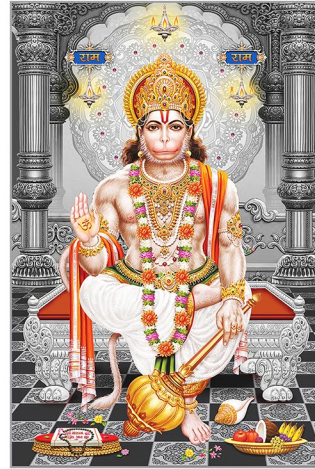

HD EMOSS-12