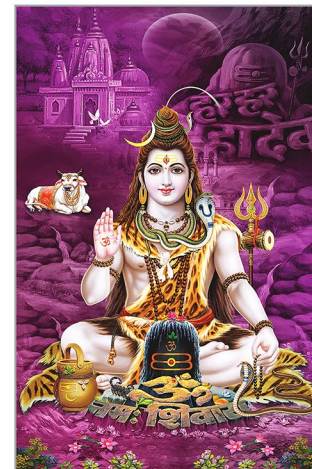

HD EMOSS-09