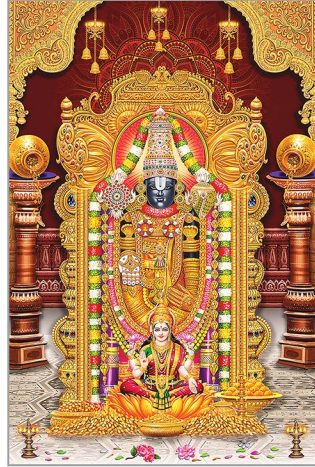

HD EMOSS-17