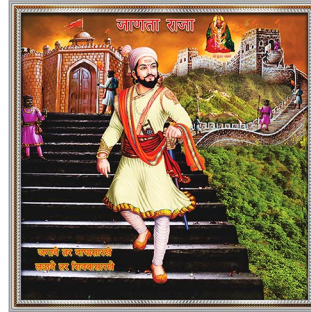

EMBOSS-5017