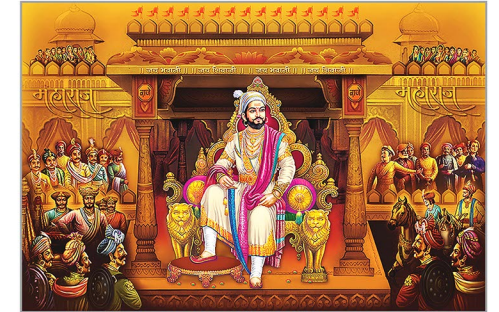

HD EMOSS-21