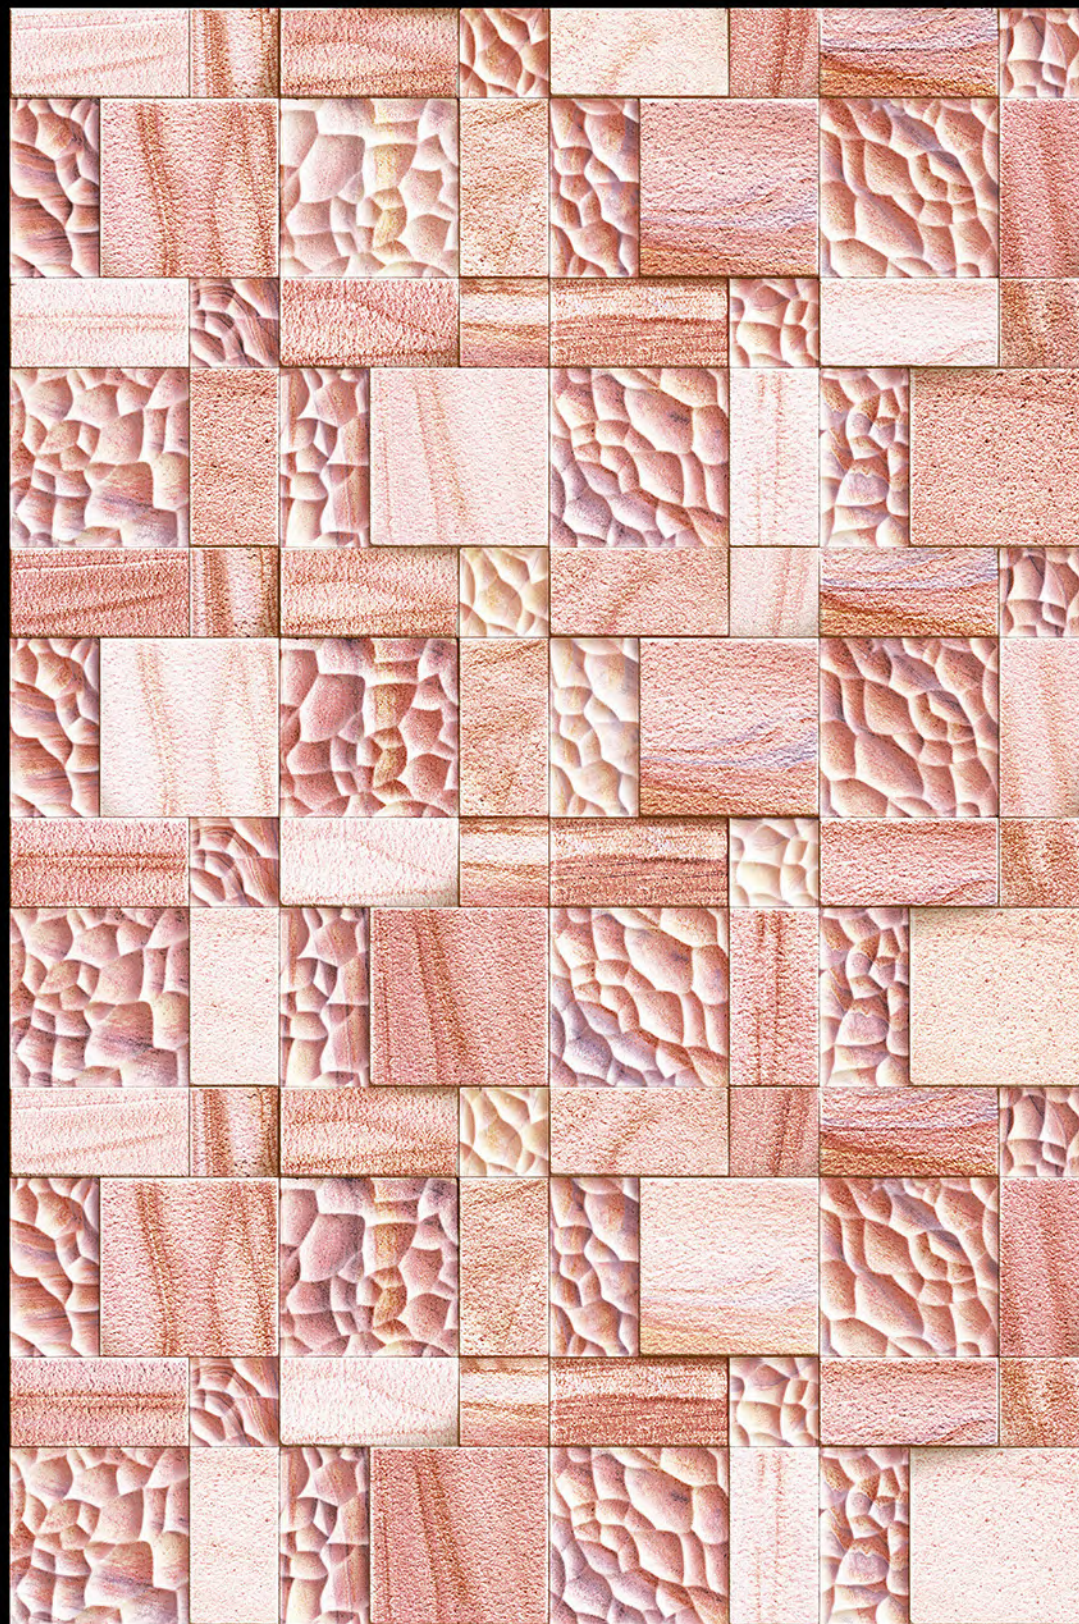

HONDURAS - 01

HIGH-DEEP
PUNCH

NATURAL
LOOK

DURABLE
BODY

High Depth
Elevation

300x
600mm

HONDURAS - 02

HIGH-DEEP
PUNCH