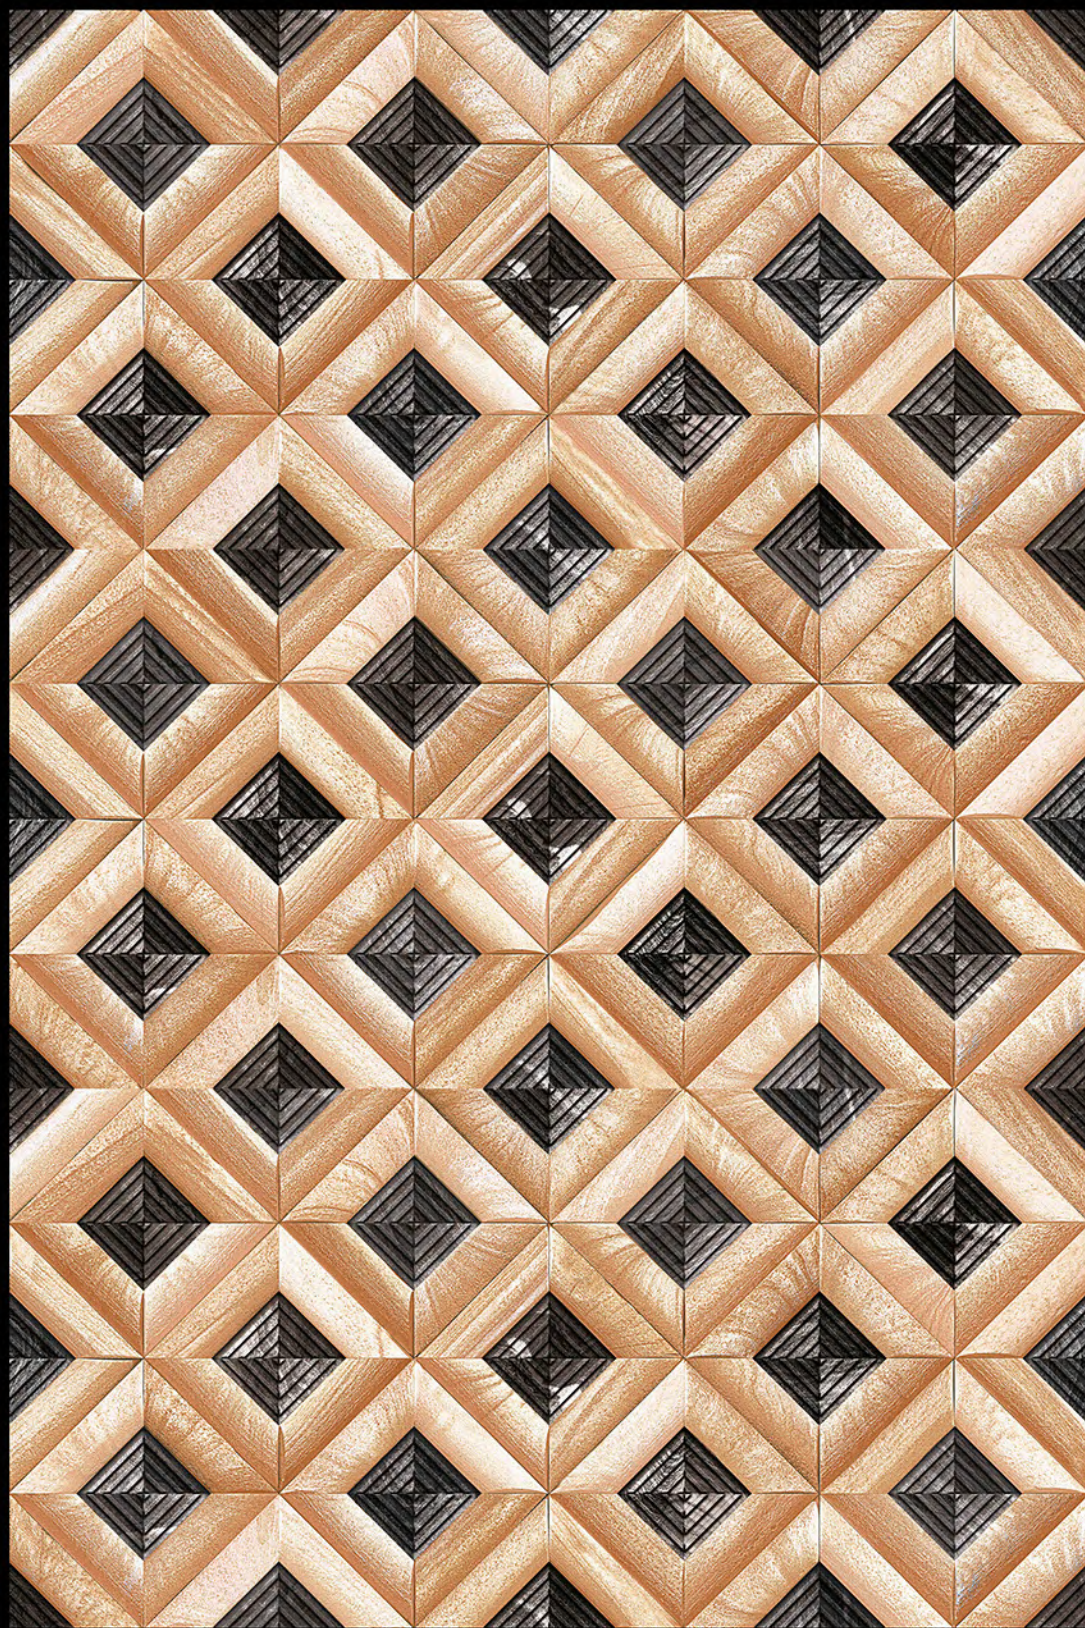

MAYOTTE - 02

HIGH-DEEP
PUNCH

NATURAL
LOOK

DURABLE
BODY

High Depth
Elevation

300x
600mm

MAYOTTE - 03

HIGH-DEEP
PUNCH