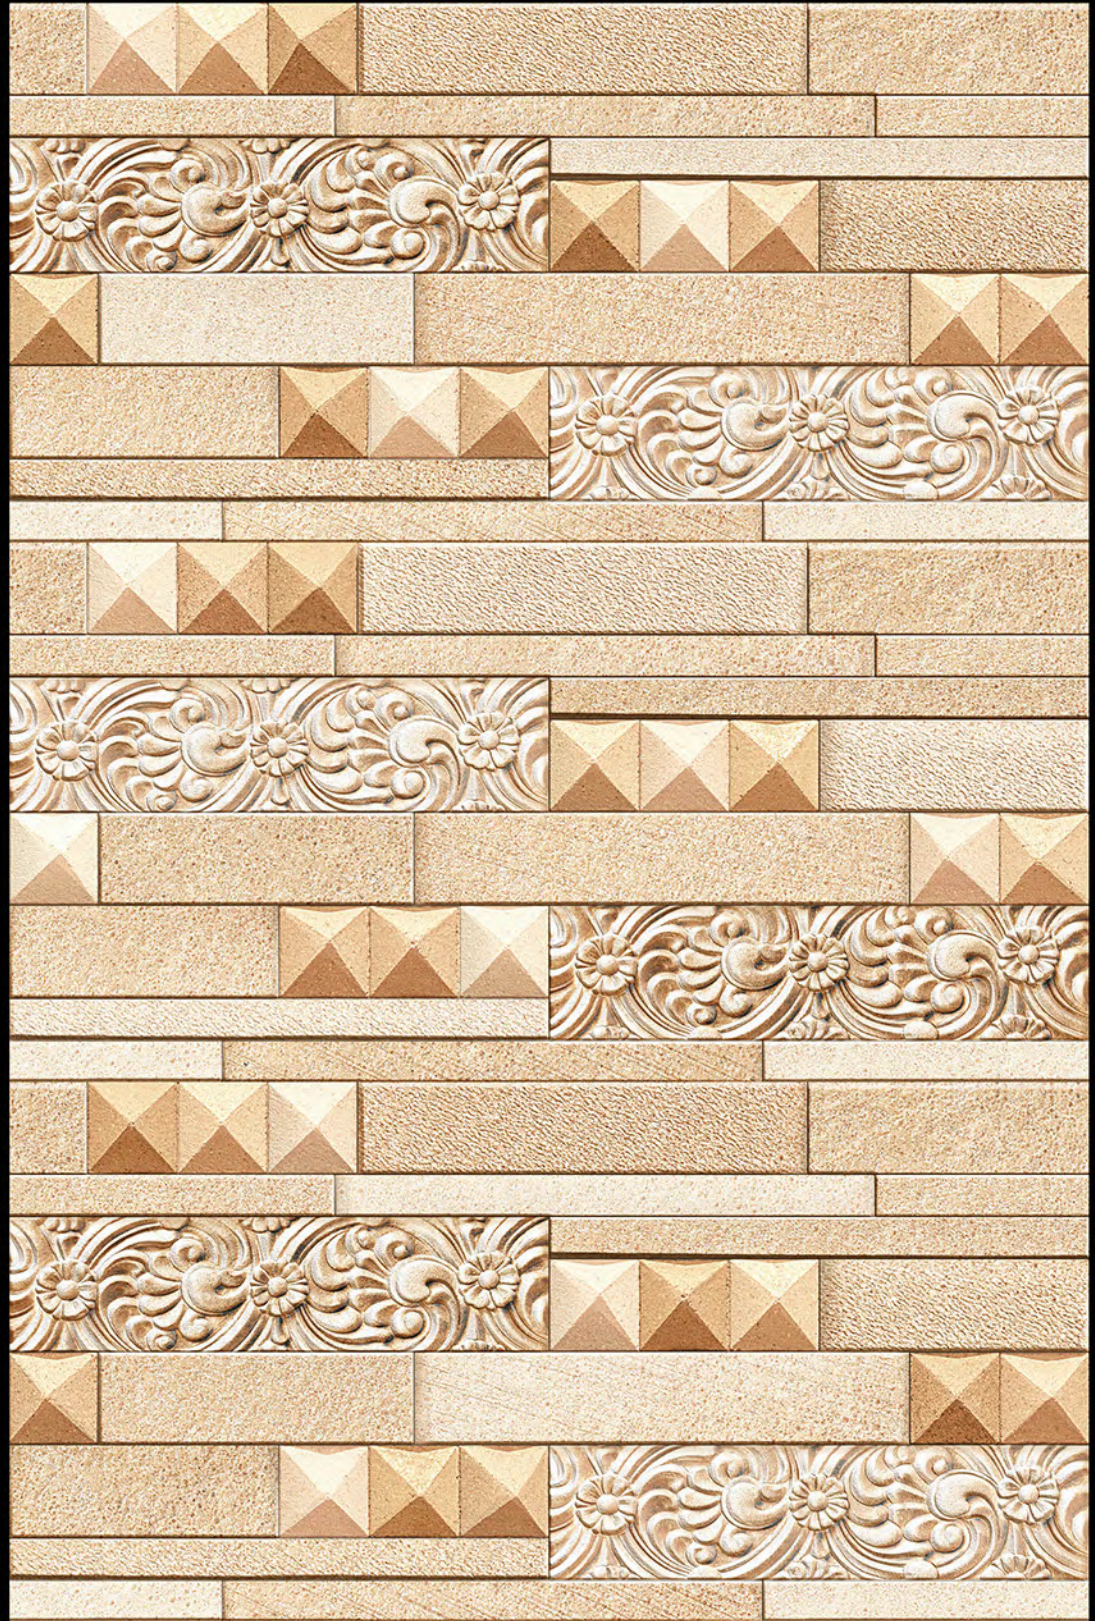

High Depth
Elevation

300x
600mm

ANDORRA - 08

HIGH-DEEP
PUNCH

NATURAL
LOOK

DURABLE
BODY