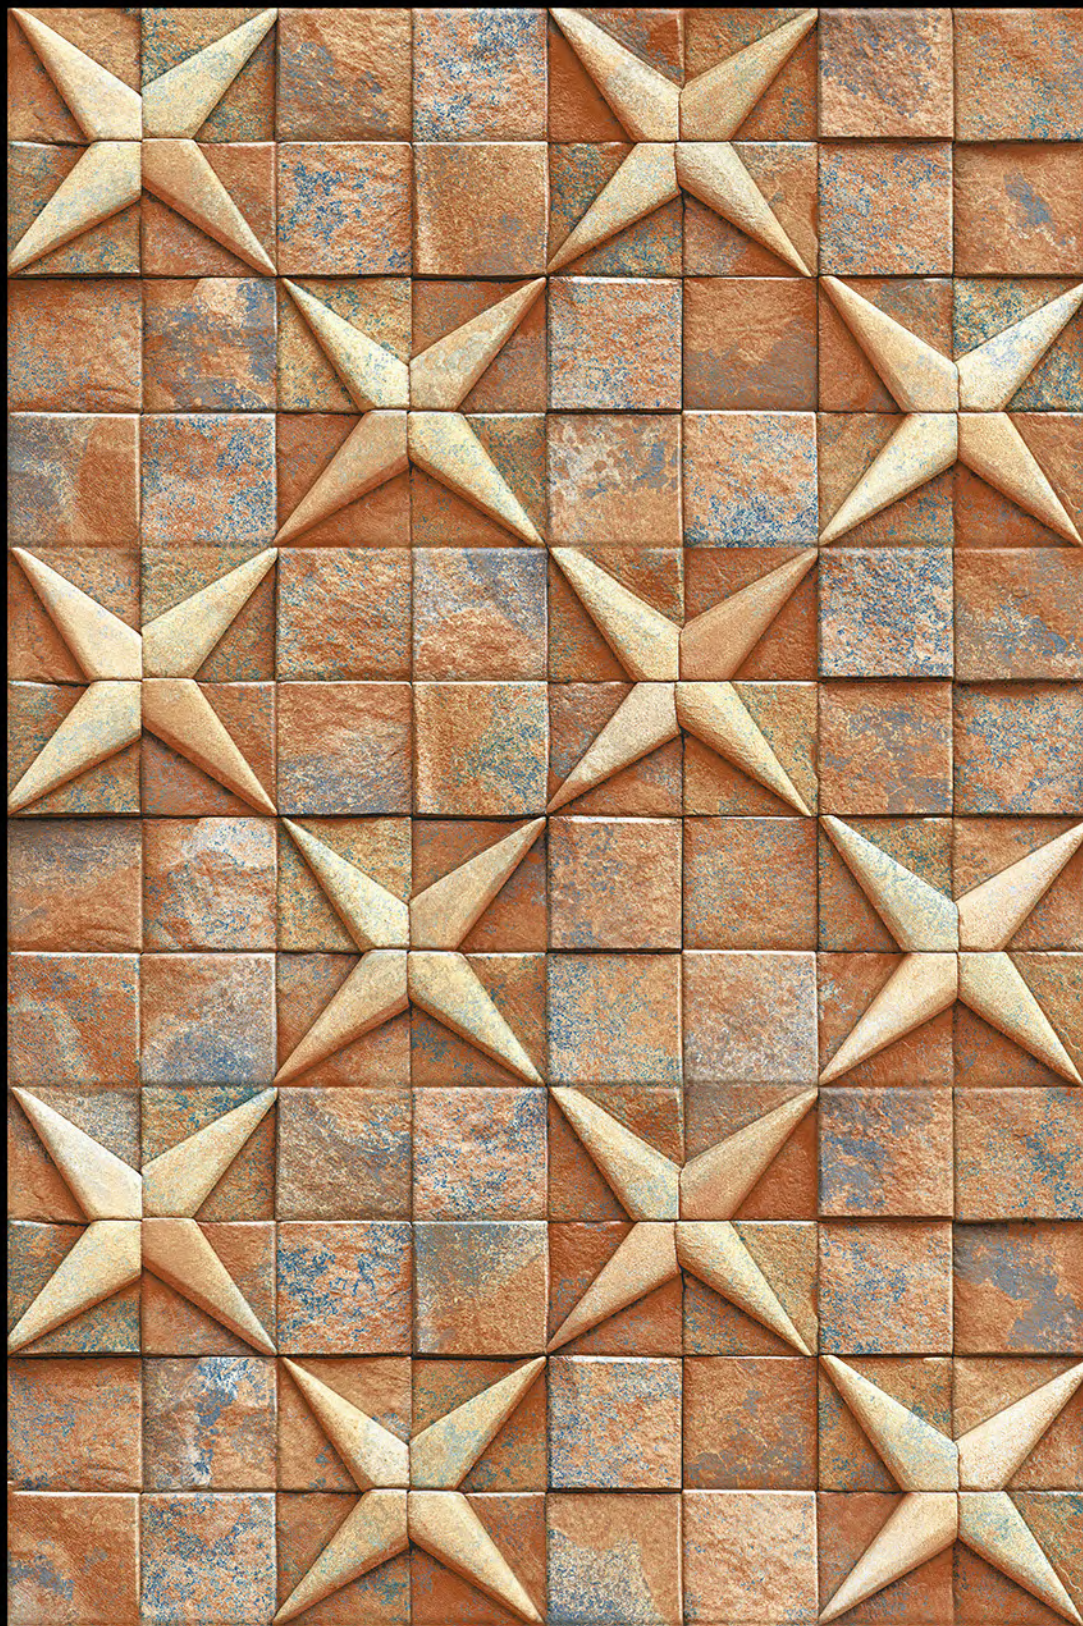

High Depth
Elevation

300x
600mm

REUNION - 07

HIGH-DEEP
PUNCH

NATURAL
LOOK

DURABLE
BODY