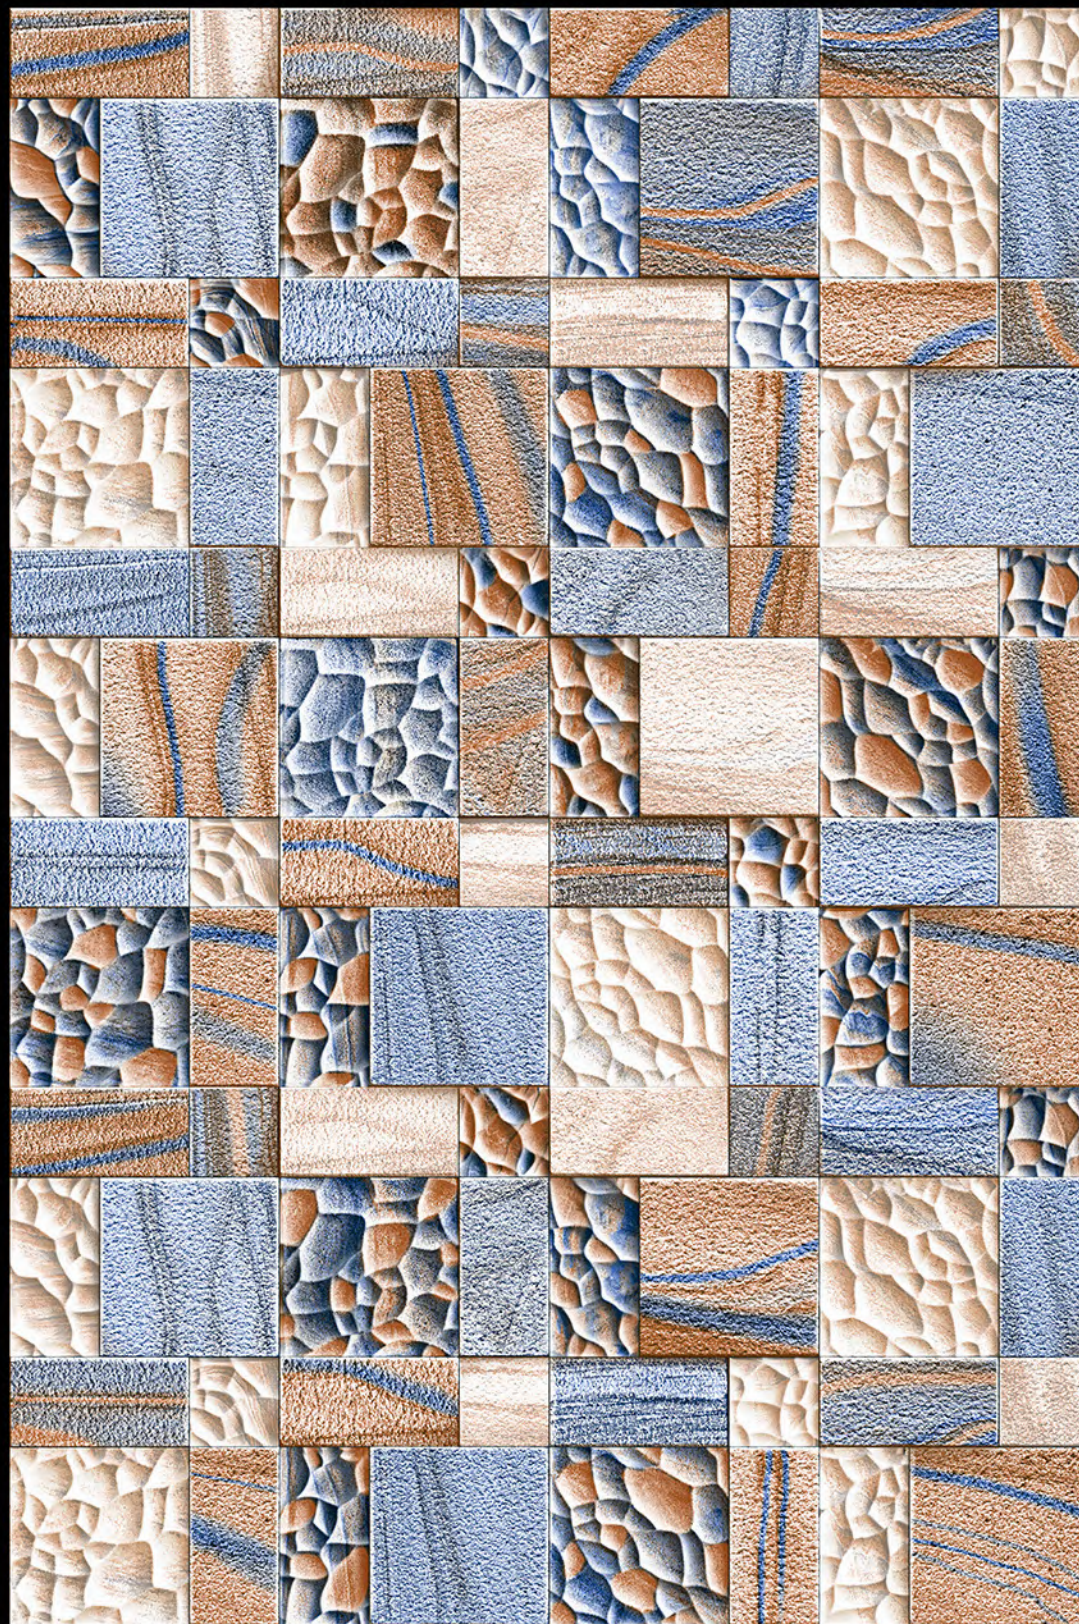

High Depth
Elevation

300x
600mm

HONDURAS - 03

HIGH-DEEP
PUNCH

NATURAL
LOOK

DURABLE
BODY