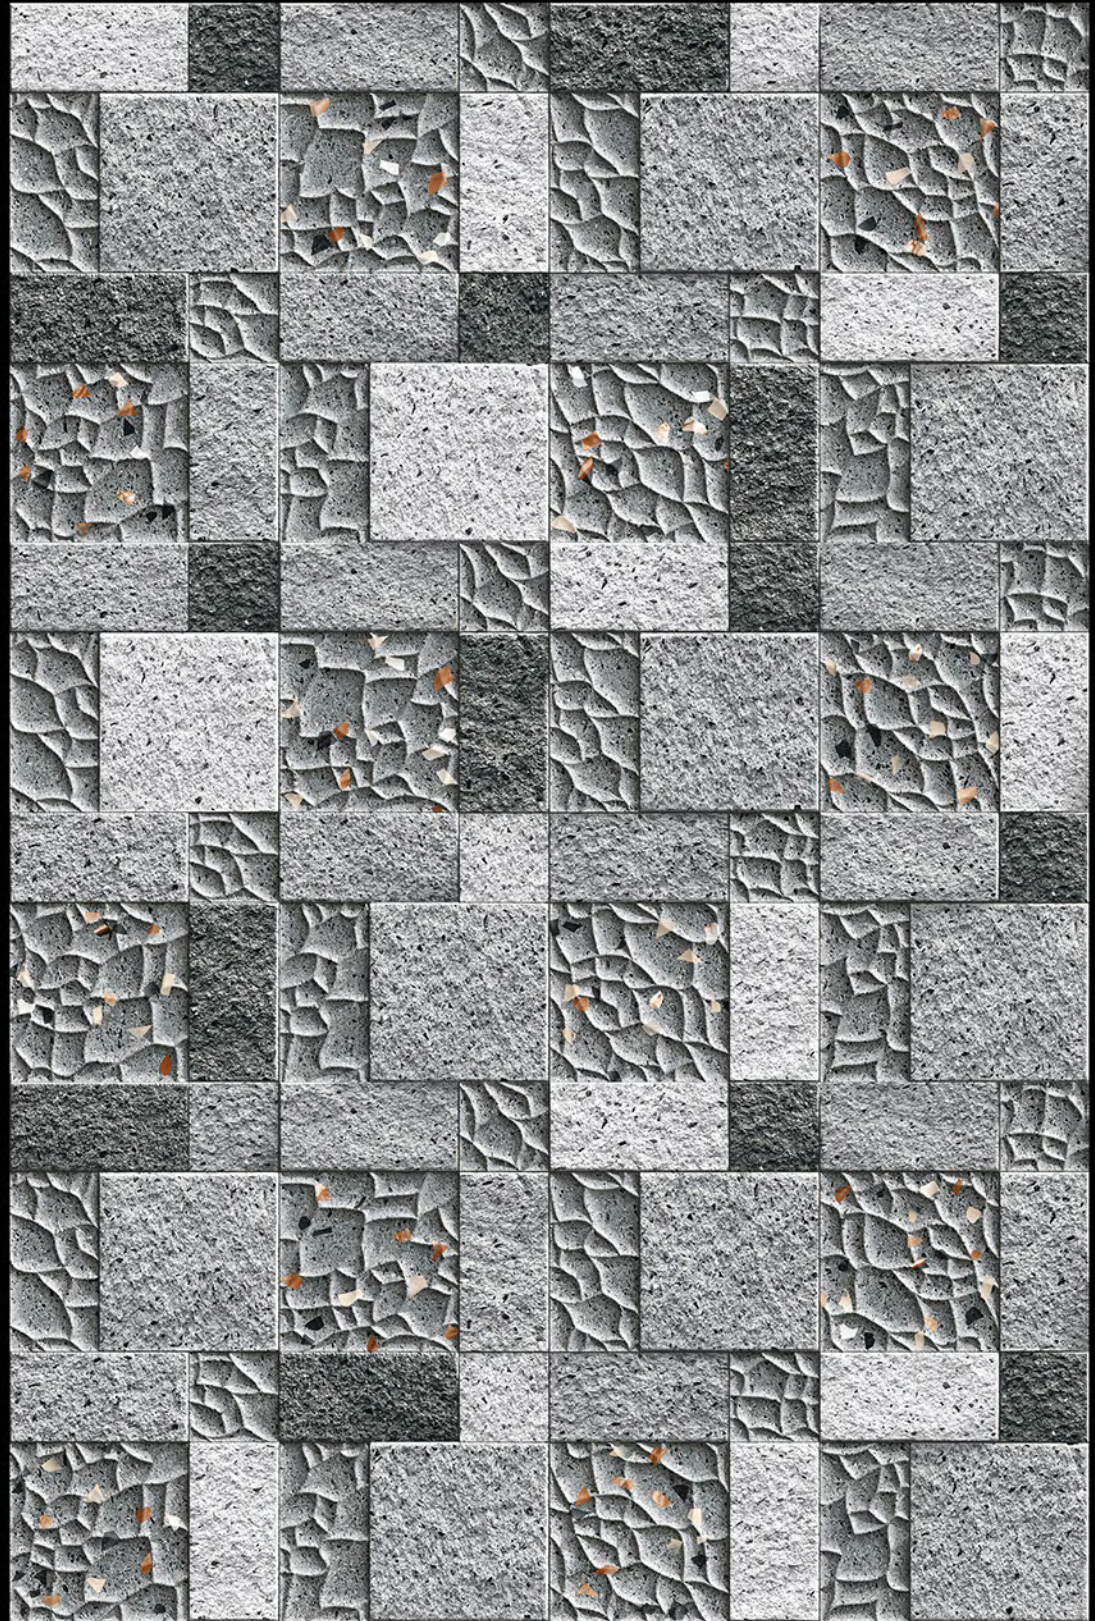

High Depth
Elevation

300x
600mm

HONDURAS - 07

HIGH-DEEP
PUNCH

NATURAL
LOOK

DURABLE
BODY