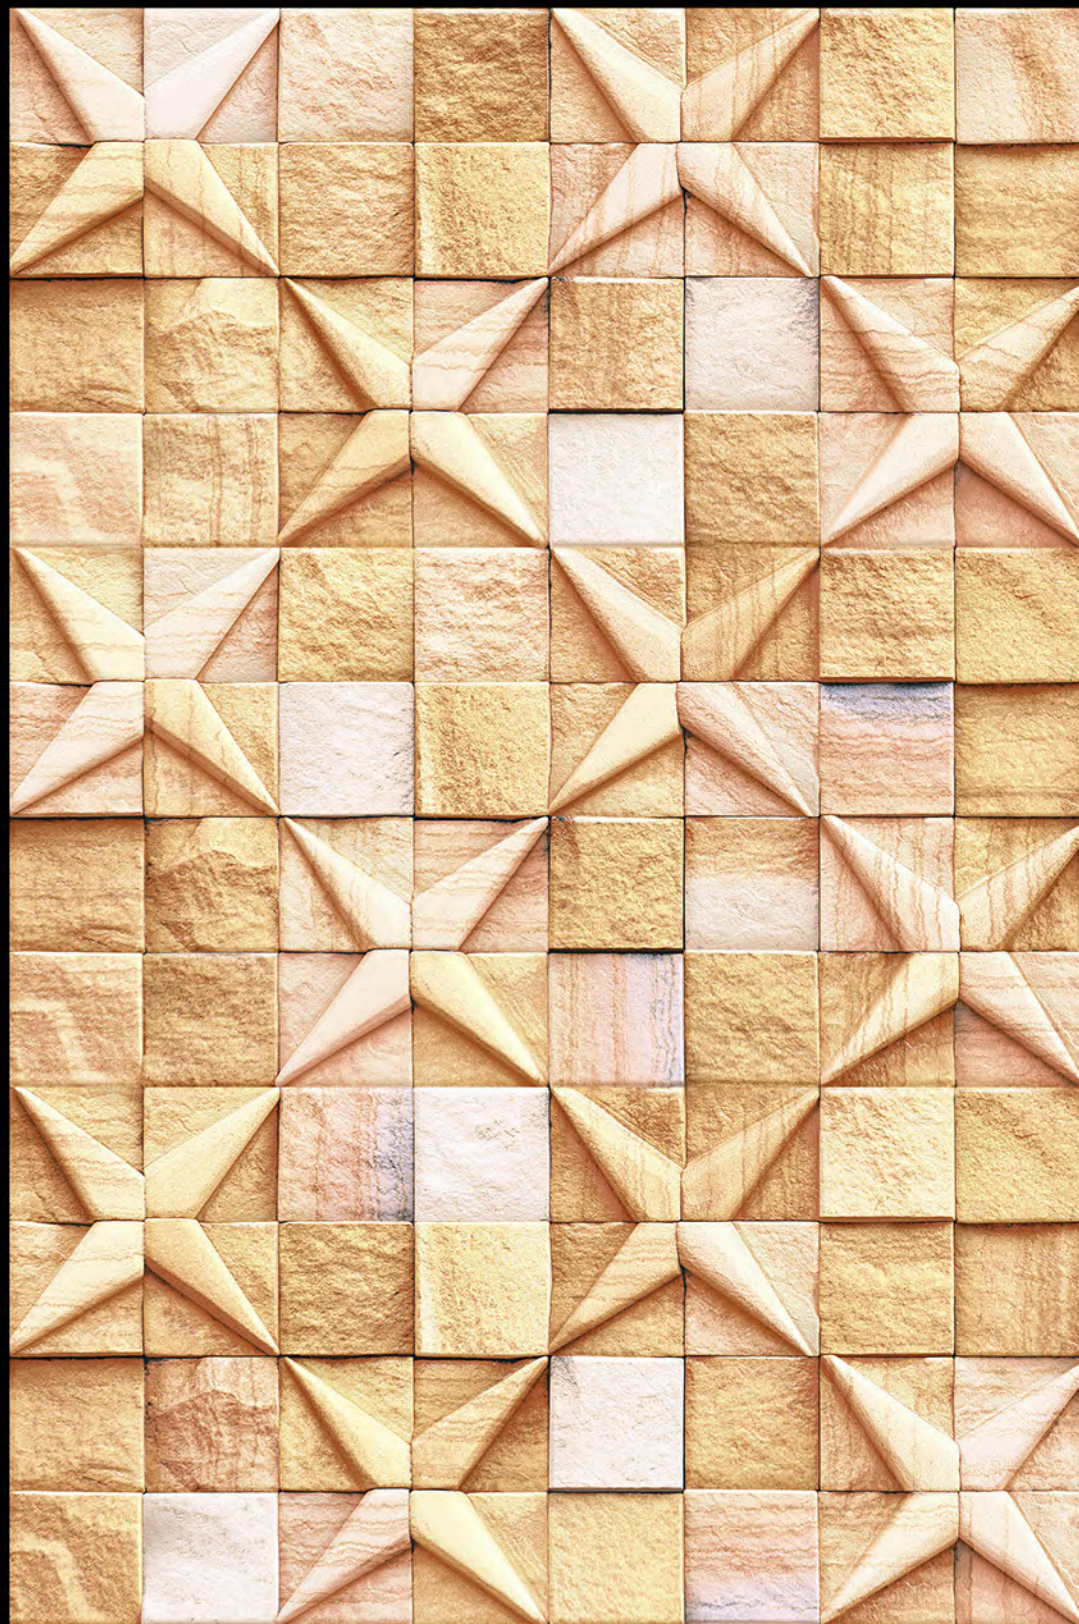

High Depth
Elevation

300x
600mm

REUNION - 04

HIGH-DEEP
PUNCH

NATURAL
LOOK

DURABLE
BODY