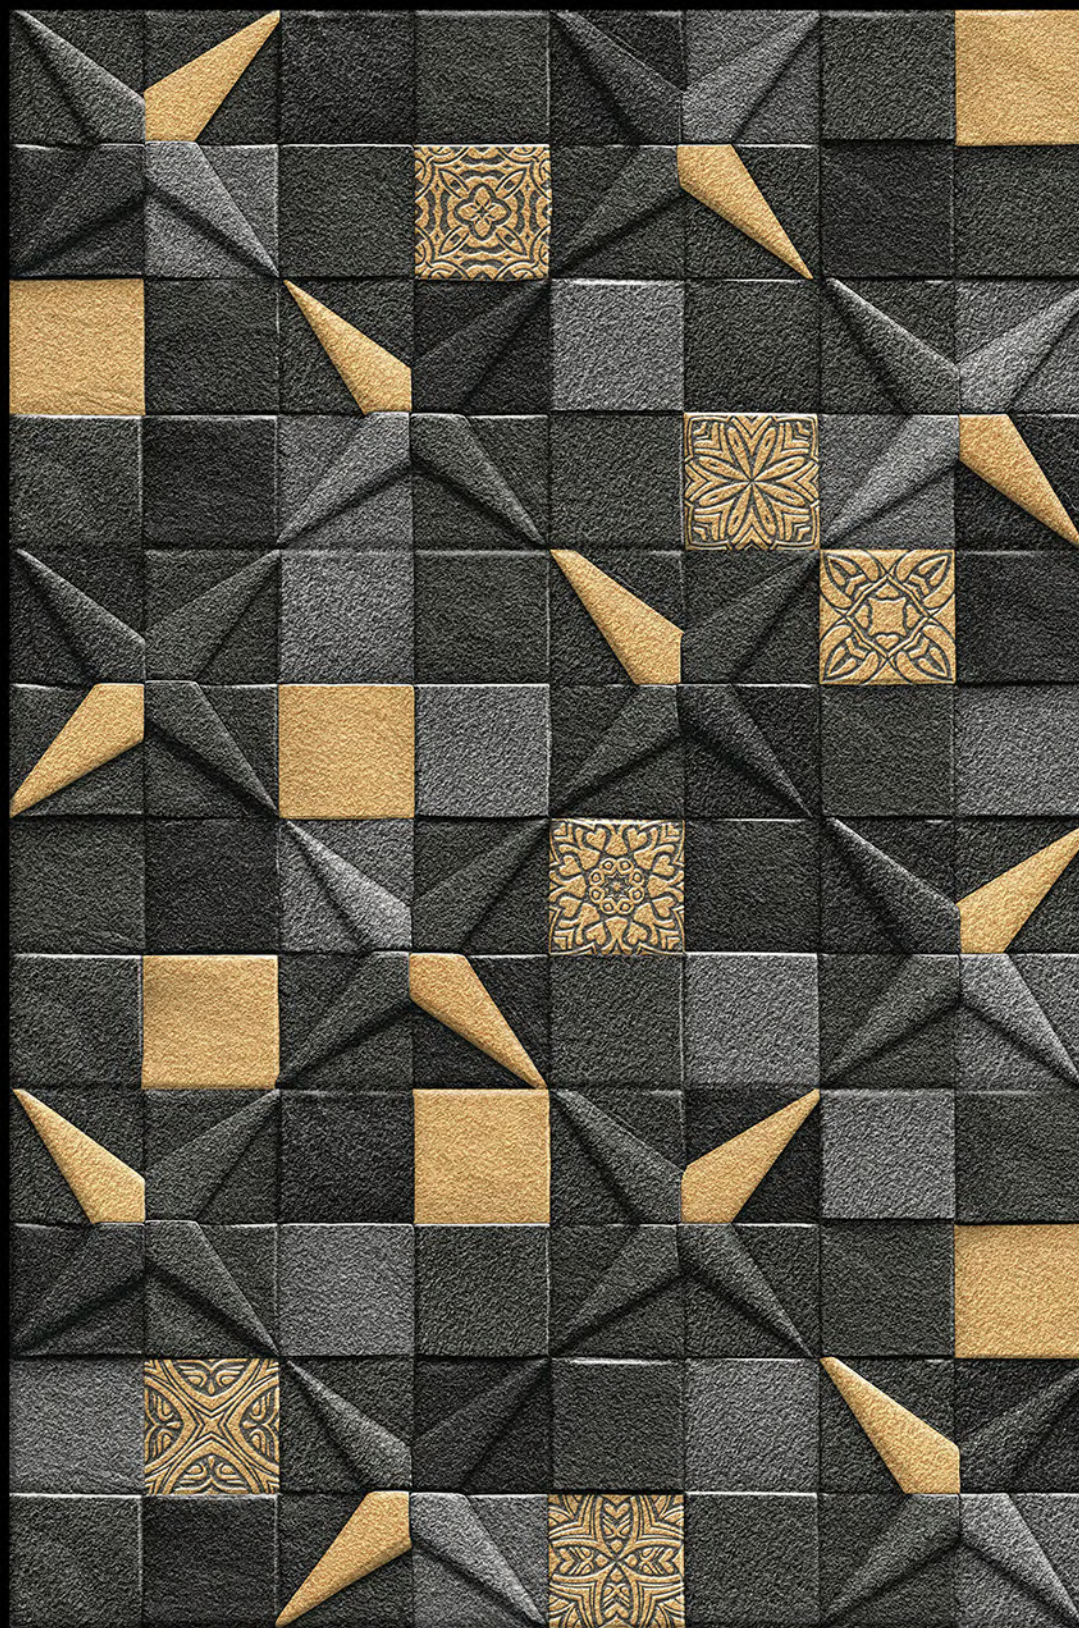

High Depth
Elevation

300x
600mm

REUNION - 08

HIGH-DEEP
PUNCH

NATURAL
LOOK

DURABLE
BODY