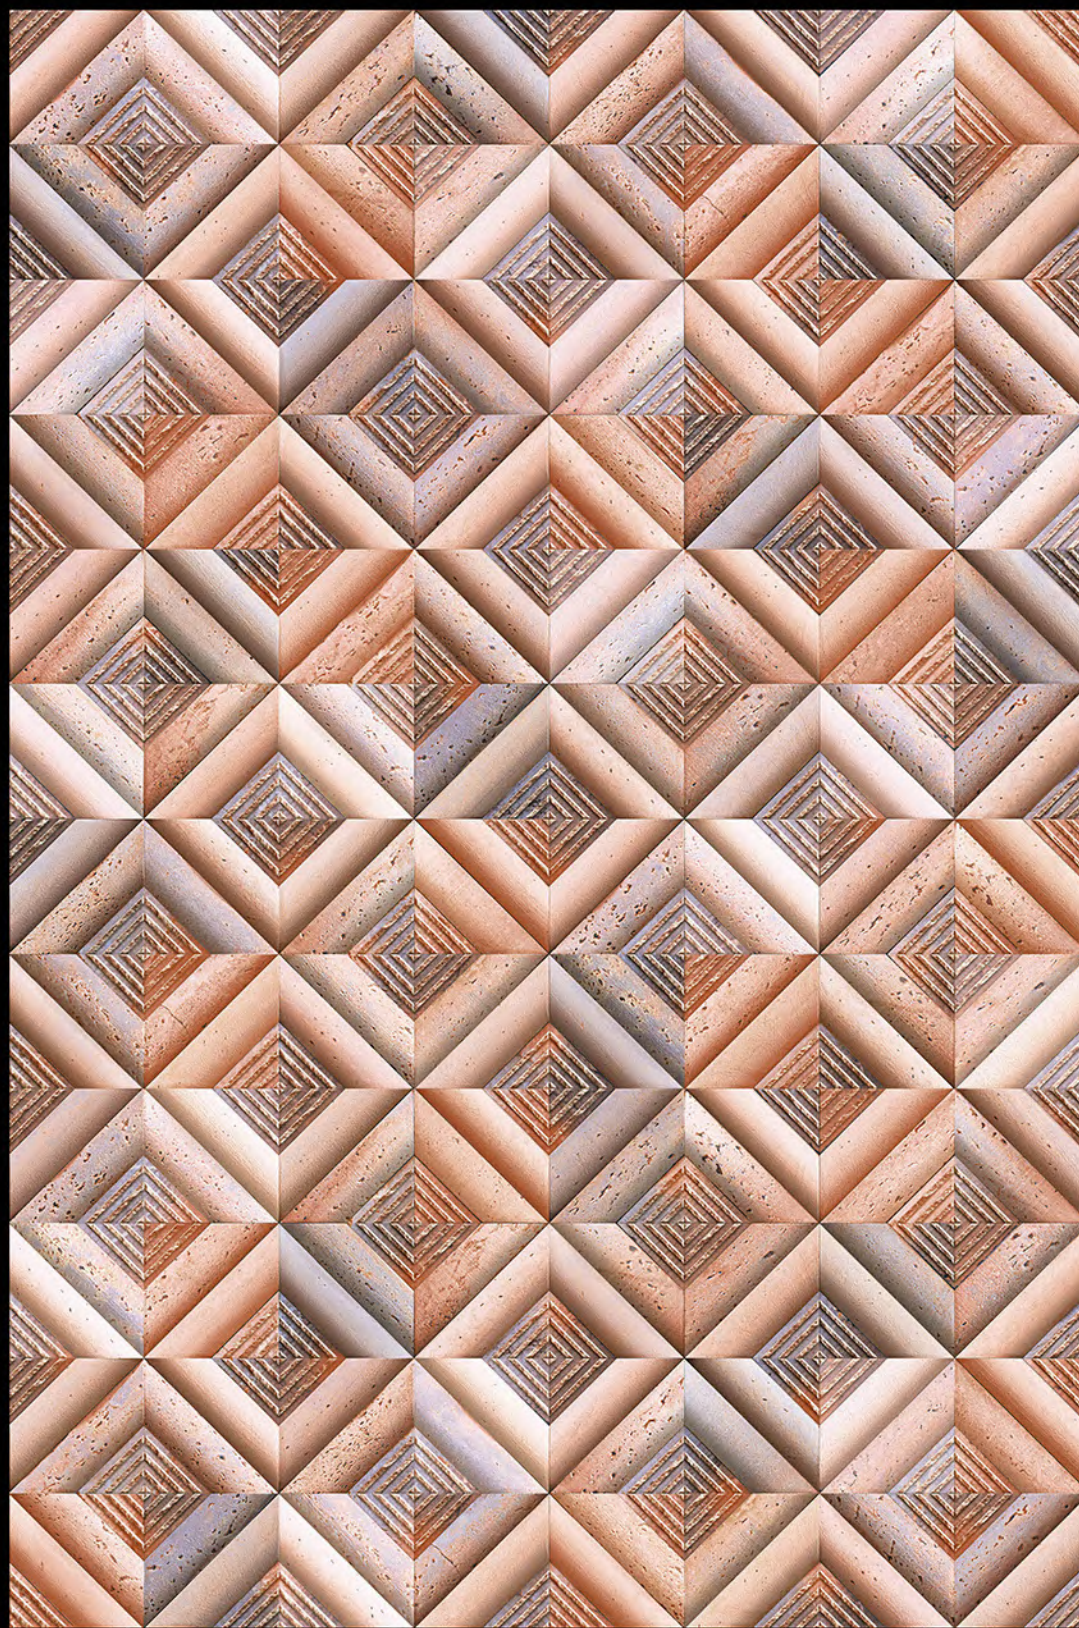

High Depth
Elevation

300x
600mm

MAYOTTE - 01

HIGH-DEEP
PUNCH

NATURAL
LOOK

DURABLE
BODY

High Depth
Elevation

300x
600mm