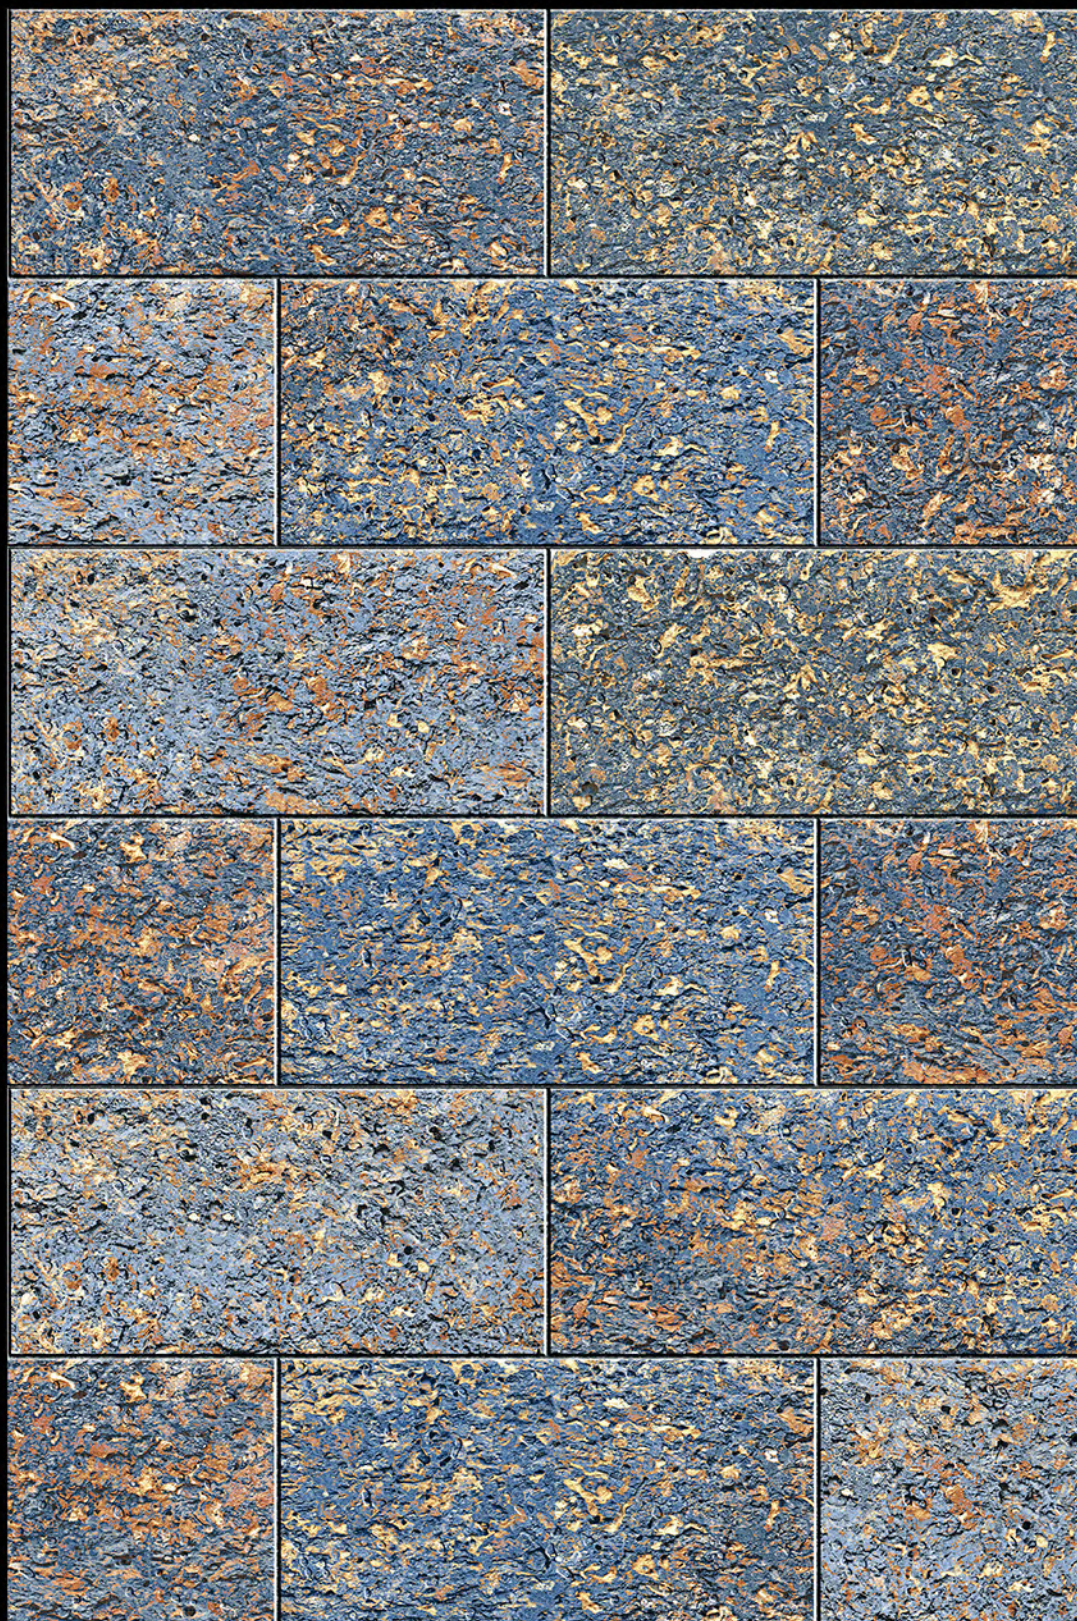

High Depth
Elevation

300x
600mm

CARIBBEAN - 07

HIGH-DEEP
PUNCH

NATURAL
LOOK

DURABLE
BODY