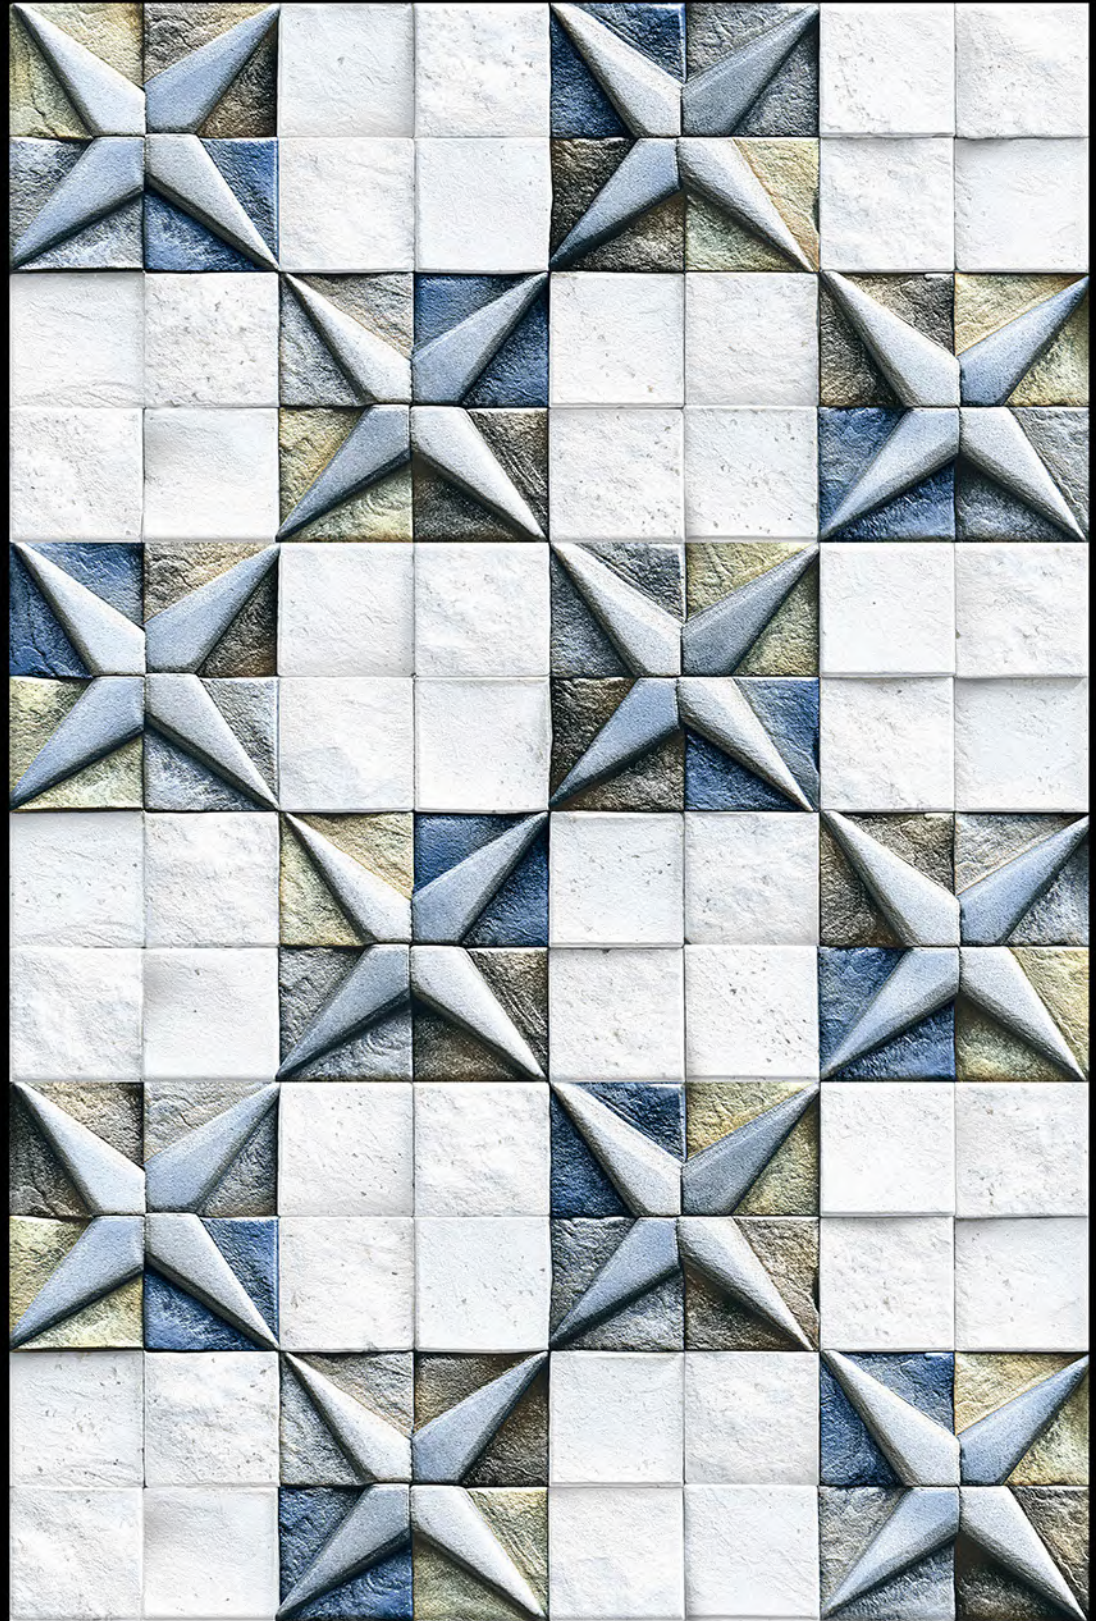

High Depth
Elevation

300x
600mm

REUNION - 03

HIGH-DEEP
PUNCH

NATURAL
LOOK

DURABLE
BODY