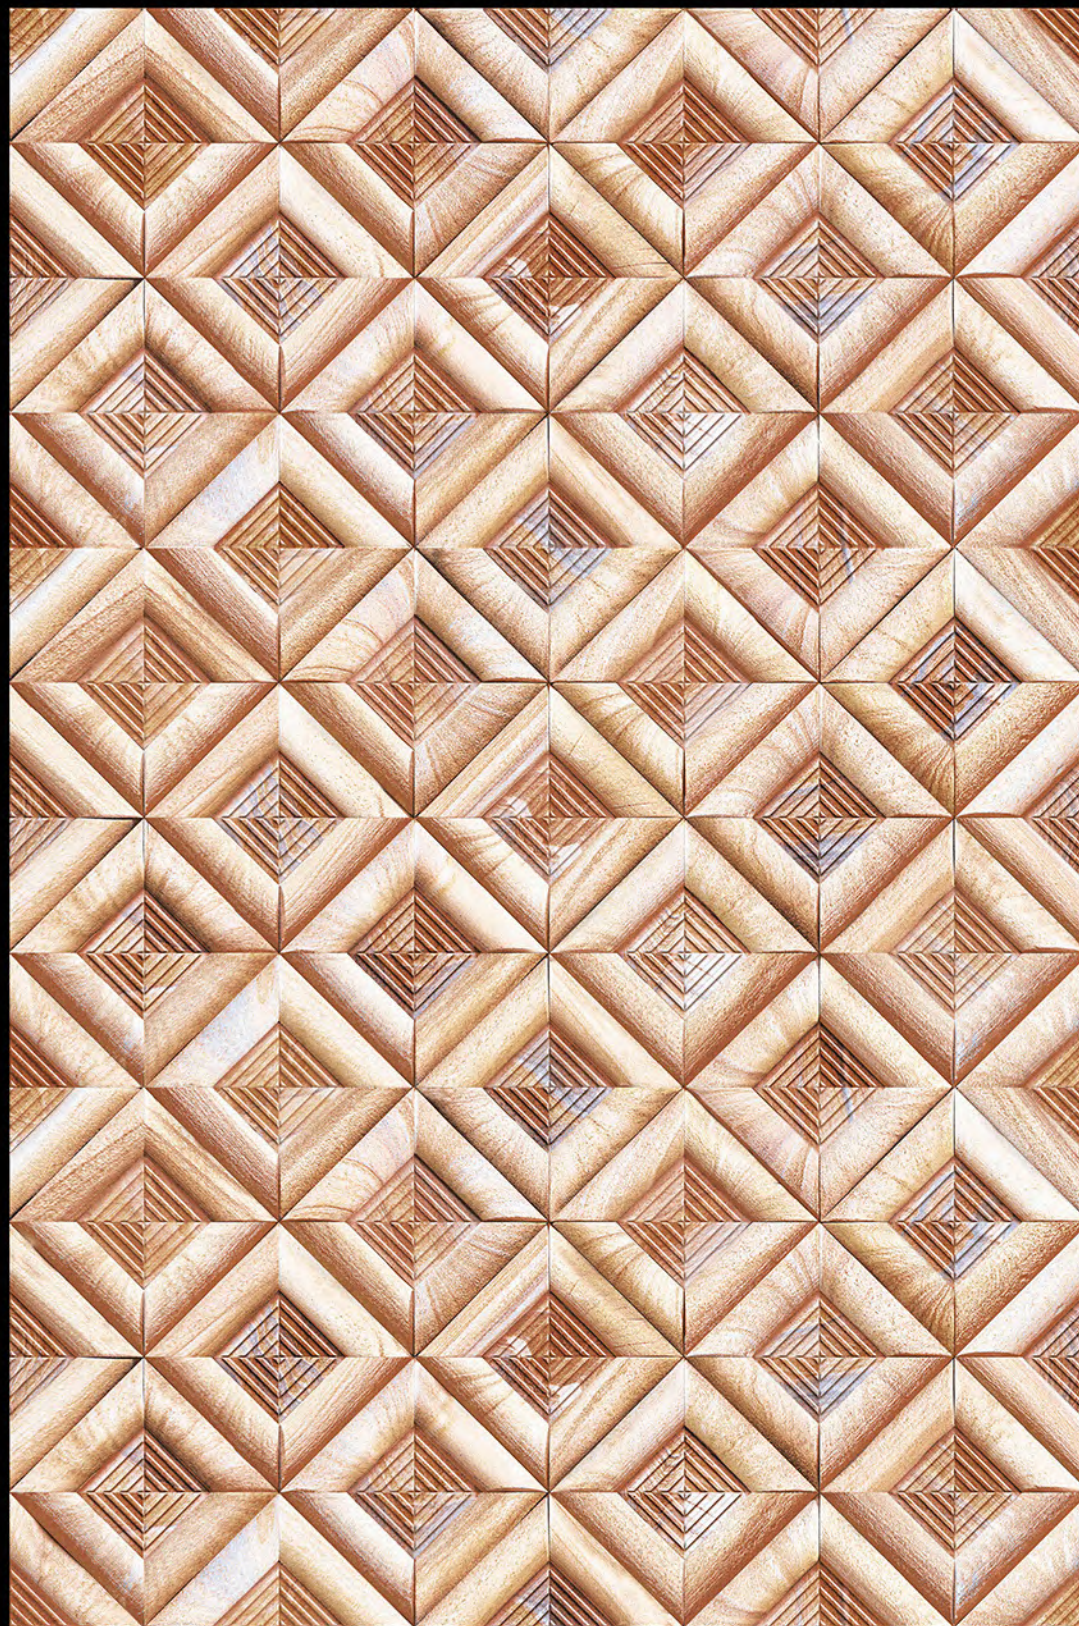

High Depth
Elevation

300x
600mm

MAYOTTE - 09

HIGH-DEEP
PUNCH

NATURAL
LOOK

DURABLE
BODY