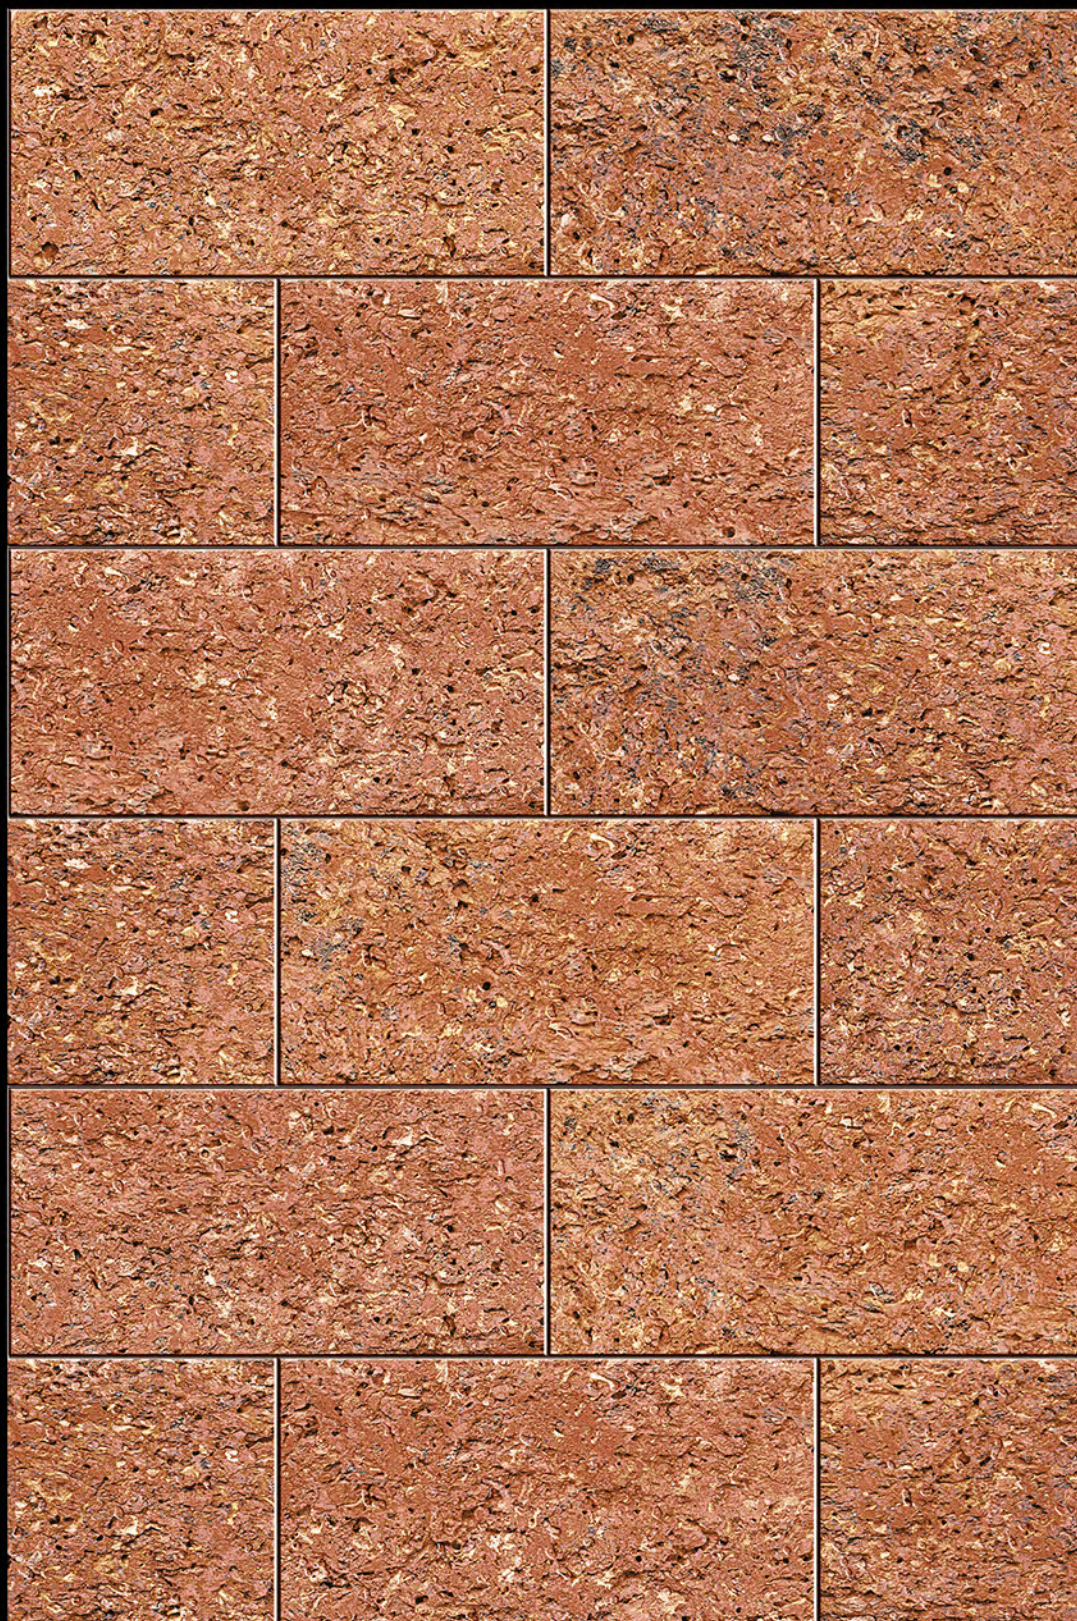

High Depth
Elevation

300x
600mm

CARIBBEAN - 02

HIGH-DEEP
PUNCH

NATURAL
LOOK

DURABLE
BODY