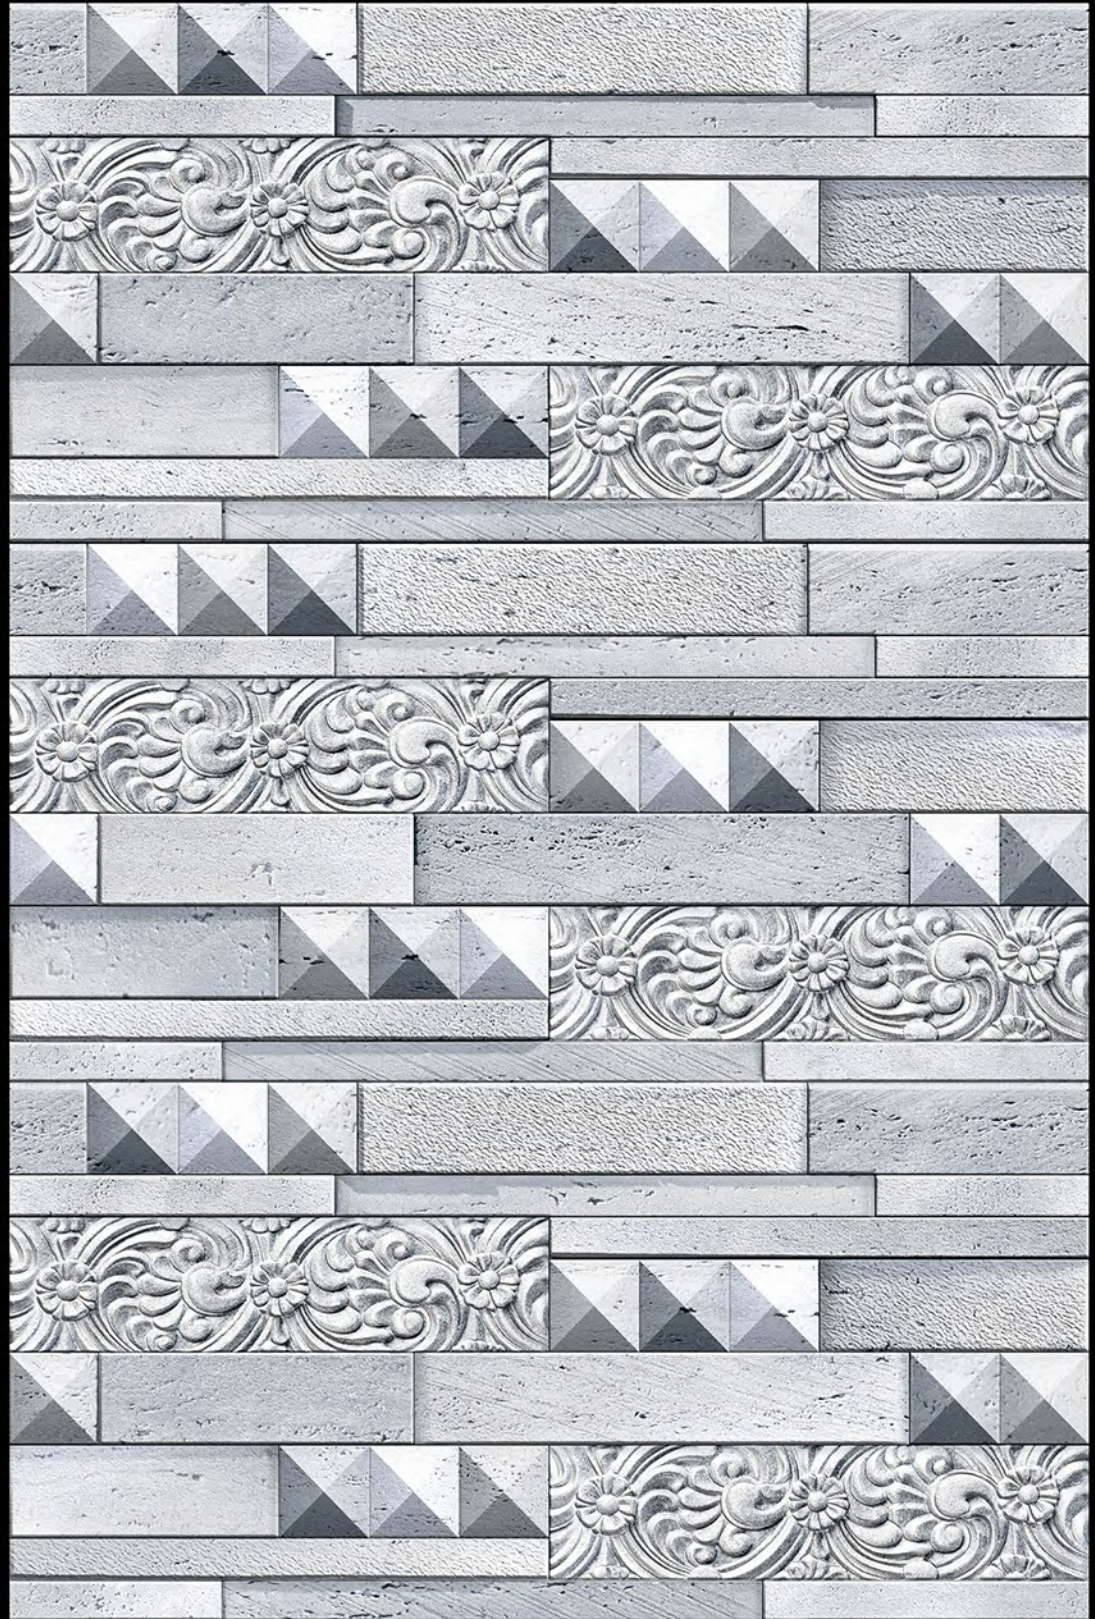

ANDORRA - 05

HIGH-DEEP
PUNCH

NATURAL
LOOK

DURABLE
BODY

High Depth
Elevation

300x
600mm

ANDORRA - 06

HIGH-DEEP
PUNCH