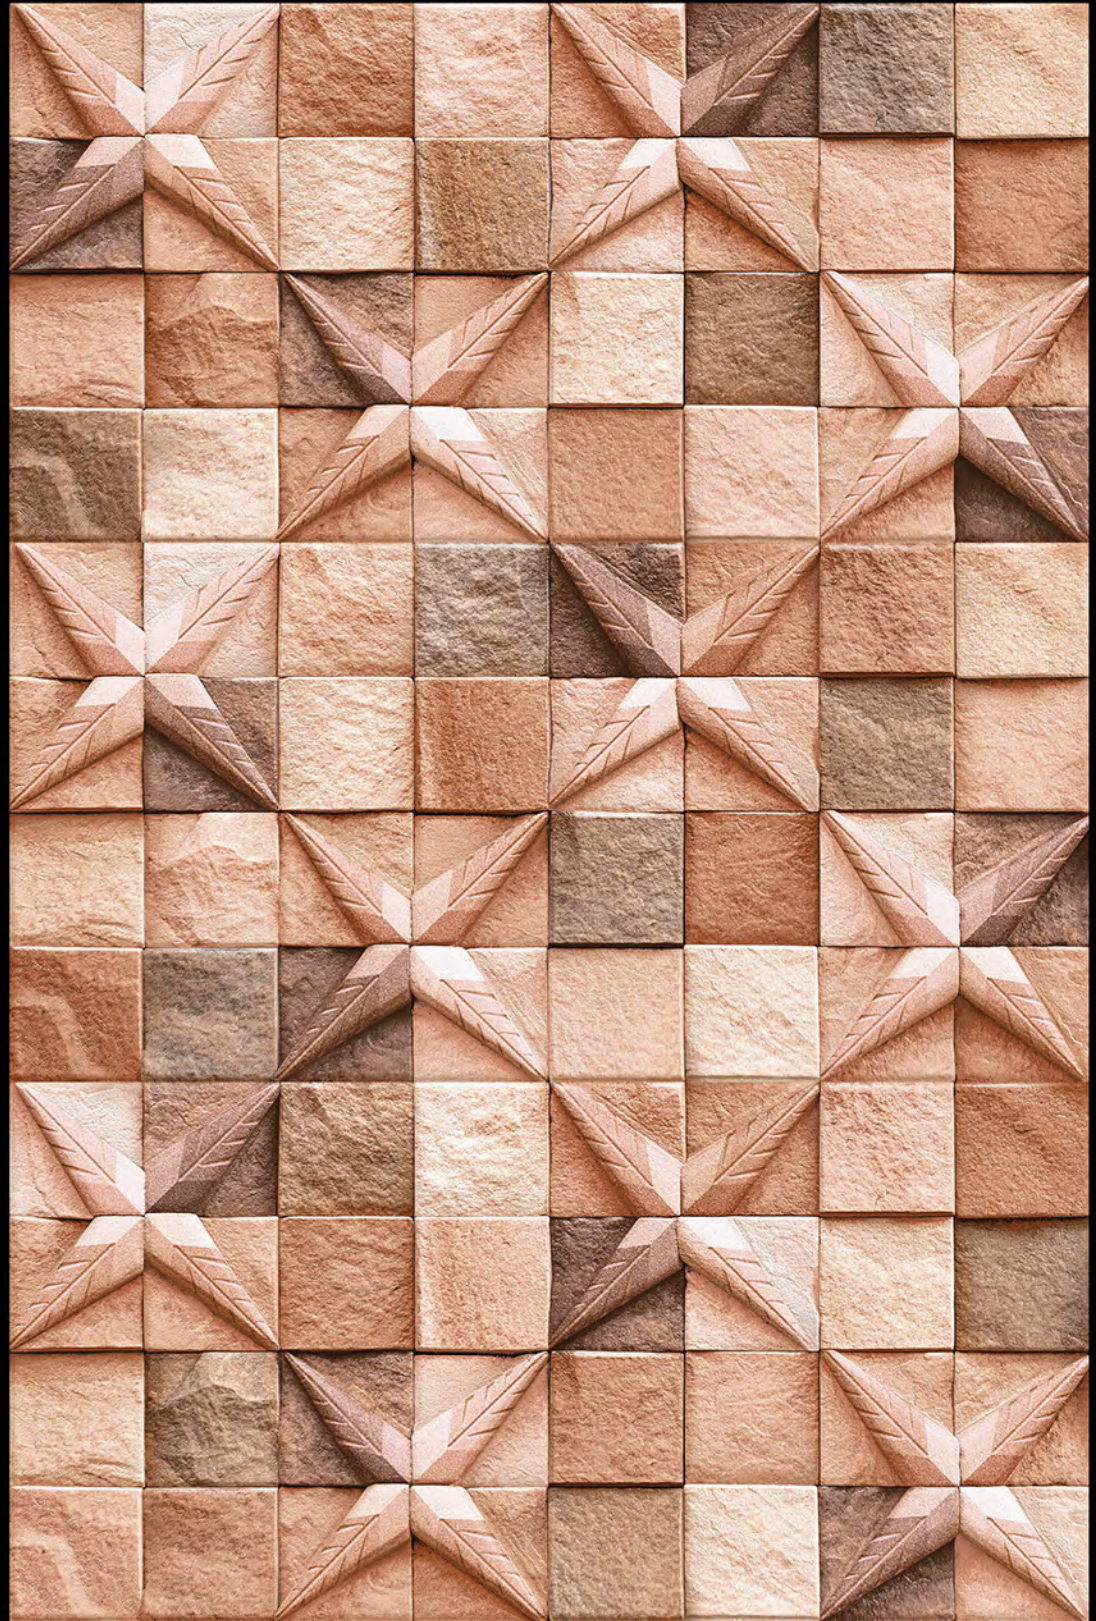

High Depth
Elevation

300x
600mm

MAYOTTE - 13

HIGH-DEEP
PUNCH

NATURAL
LOOK

DURABLE
BODY

High Depth
Elevation

300x
600mm