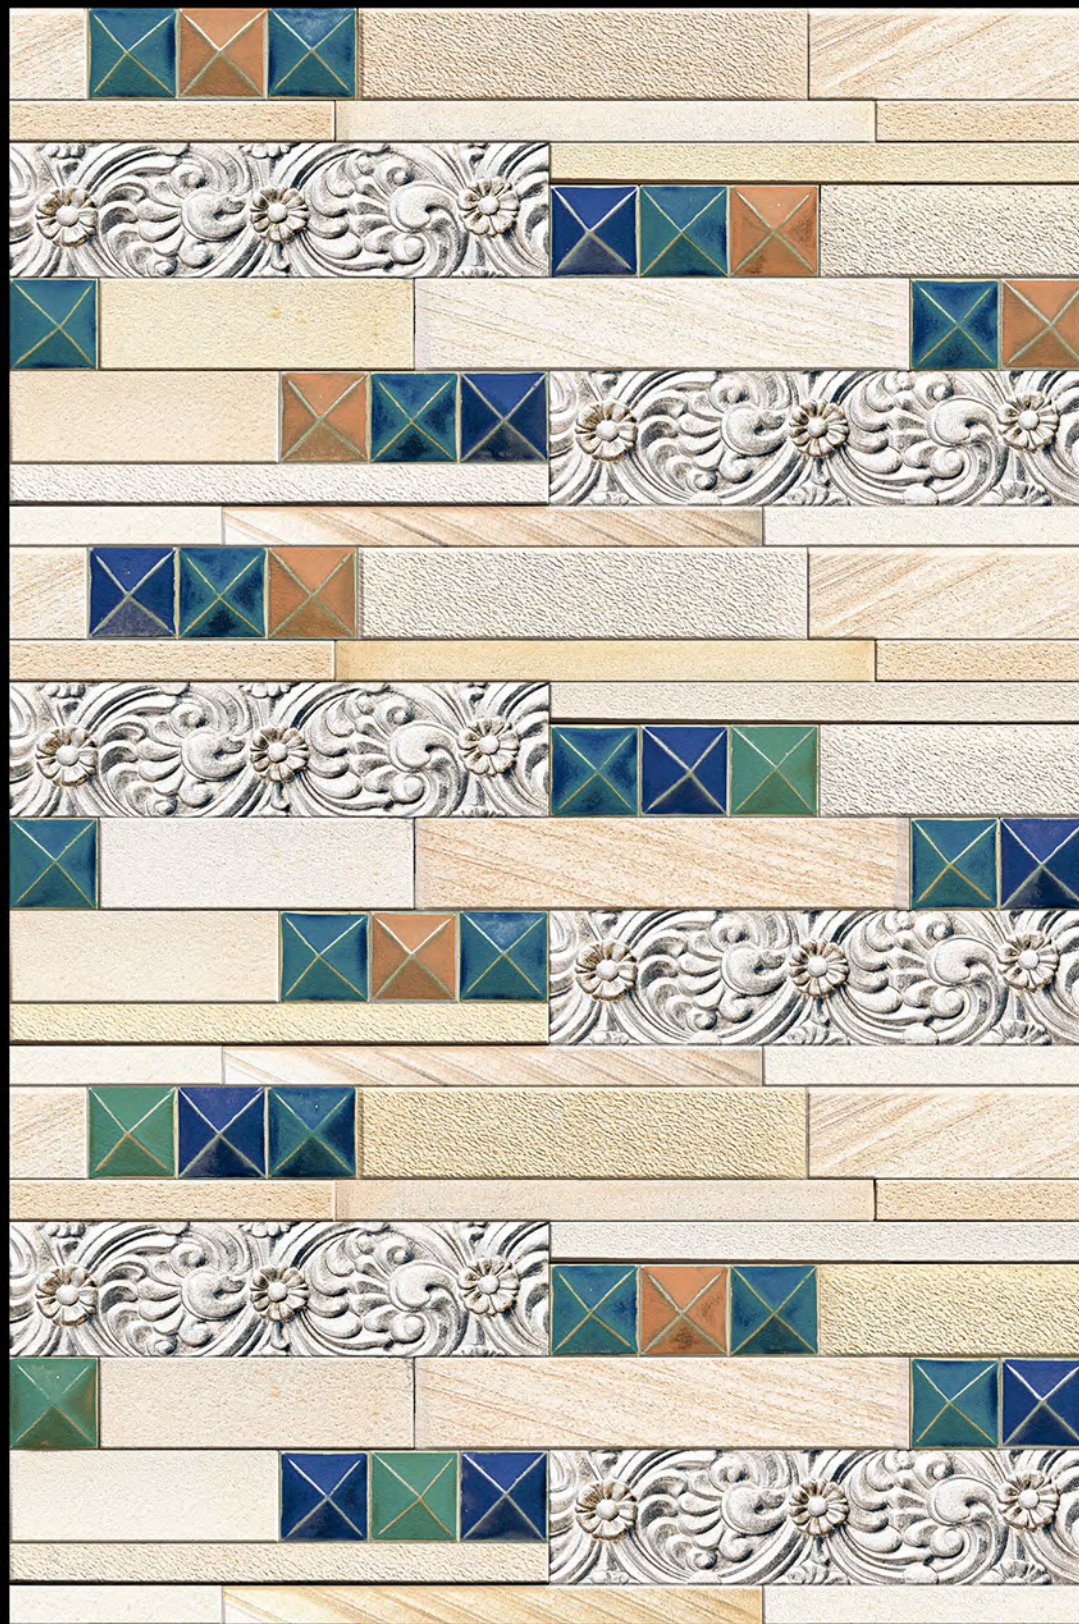

High Depth
Elevation

300x
600mm

ANDORRA - 04

HIGH-DEEP
PUNCH

NATURAL
LOOK

DURABLE
BODY