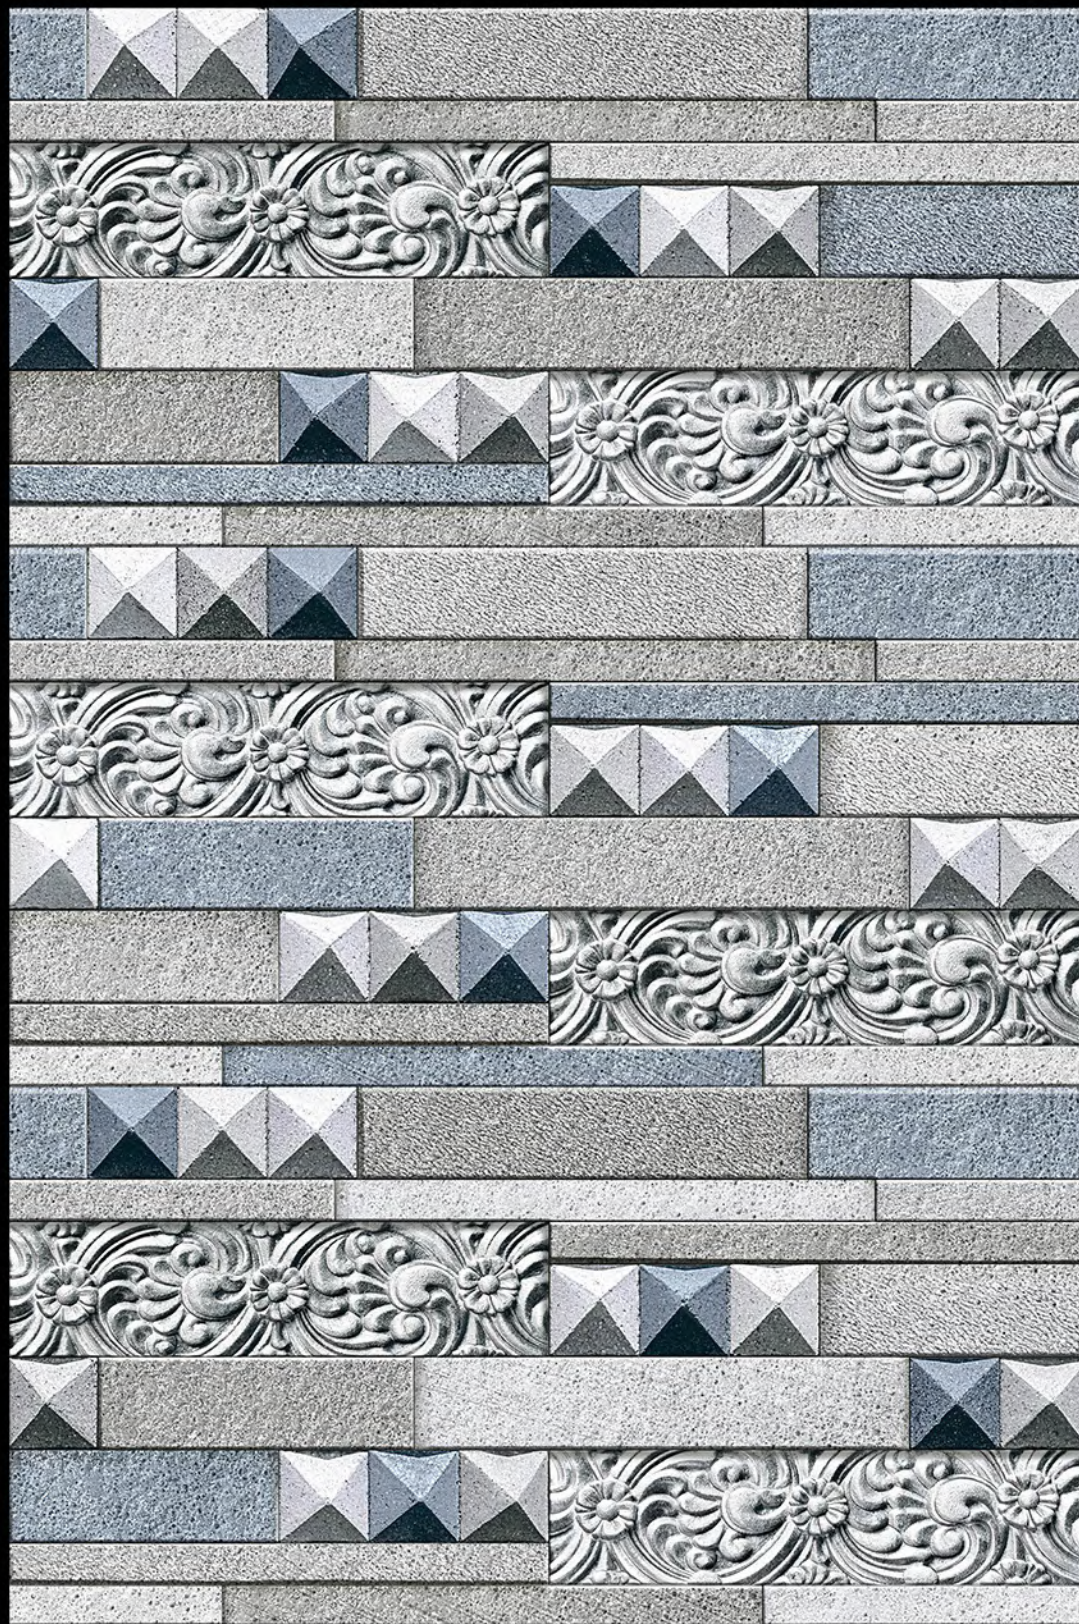

High Depth
Elevation

300x
600mm

ANDORRA - 08

HIGH-DEEP
PUNCH

NATURAL
LOOK

DURABLE
BODY

High Depth
Elevation

300x
600mm