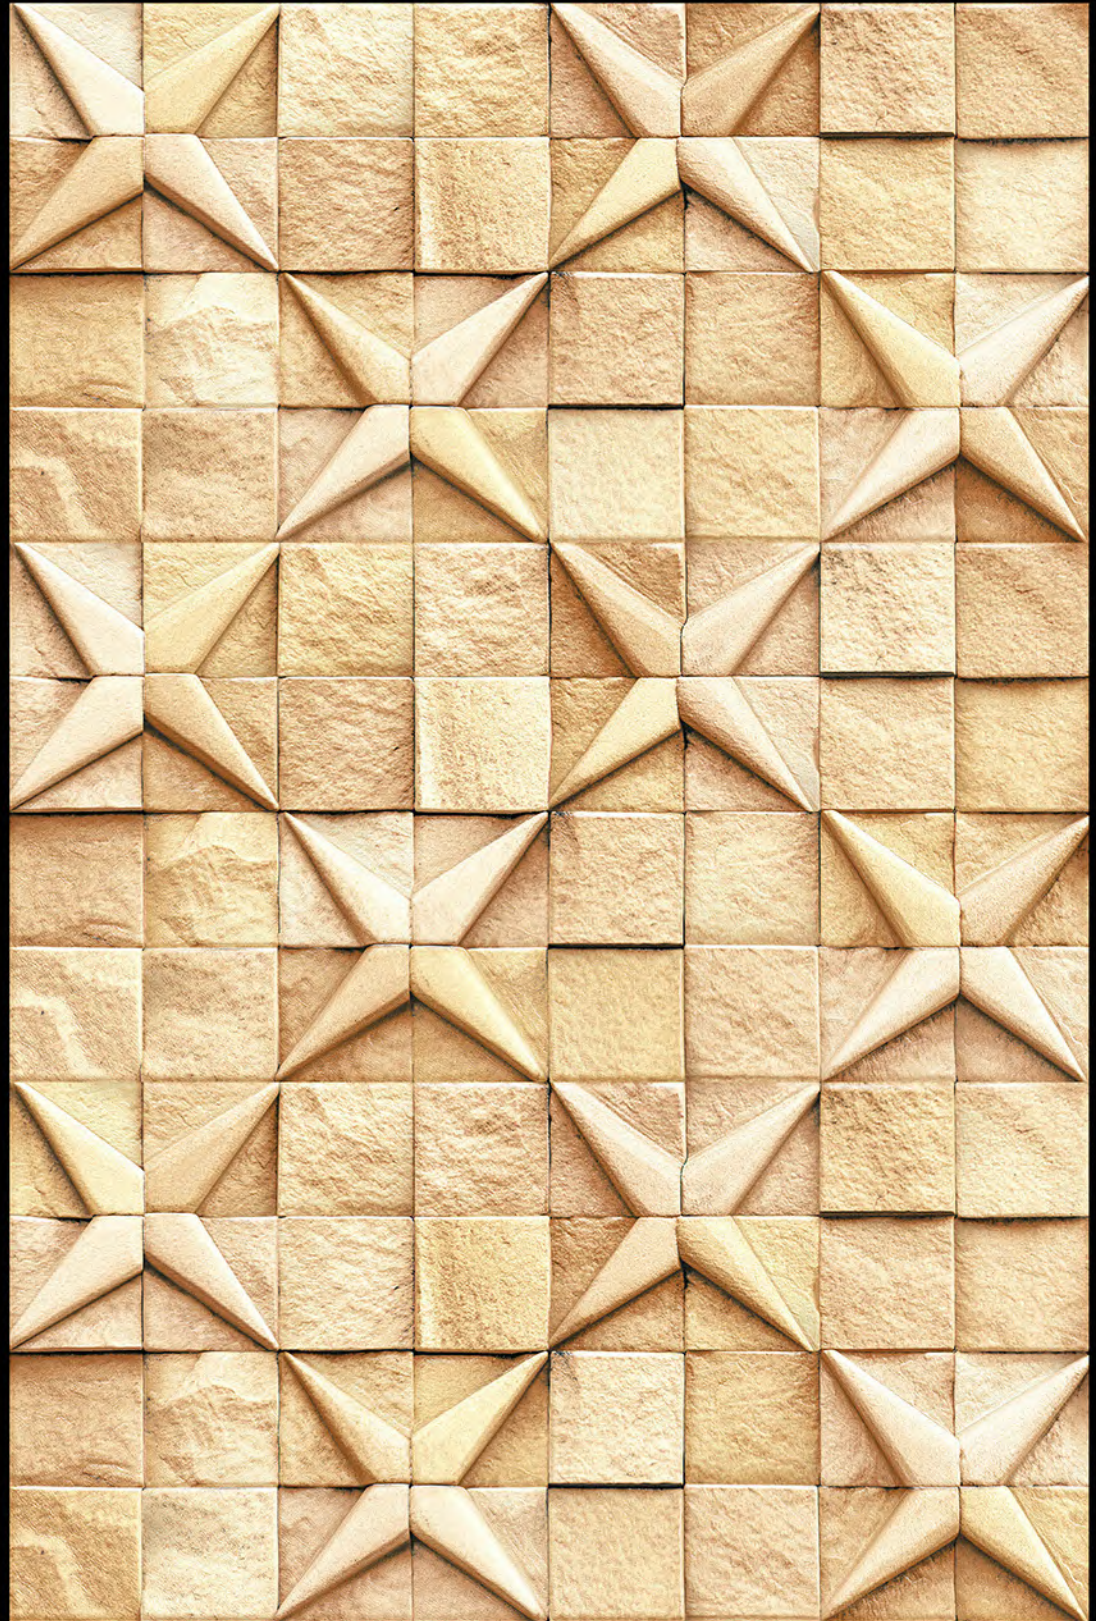

High Depth
Elevation

300x
600mm

REUNION - 04

HIGH-DEEP
PUNCH

NATURAL
LOOK

DURABLE
BODY

High Depth
Elevation

300x
600mm