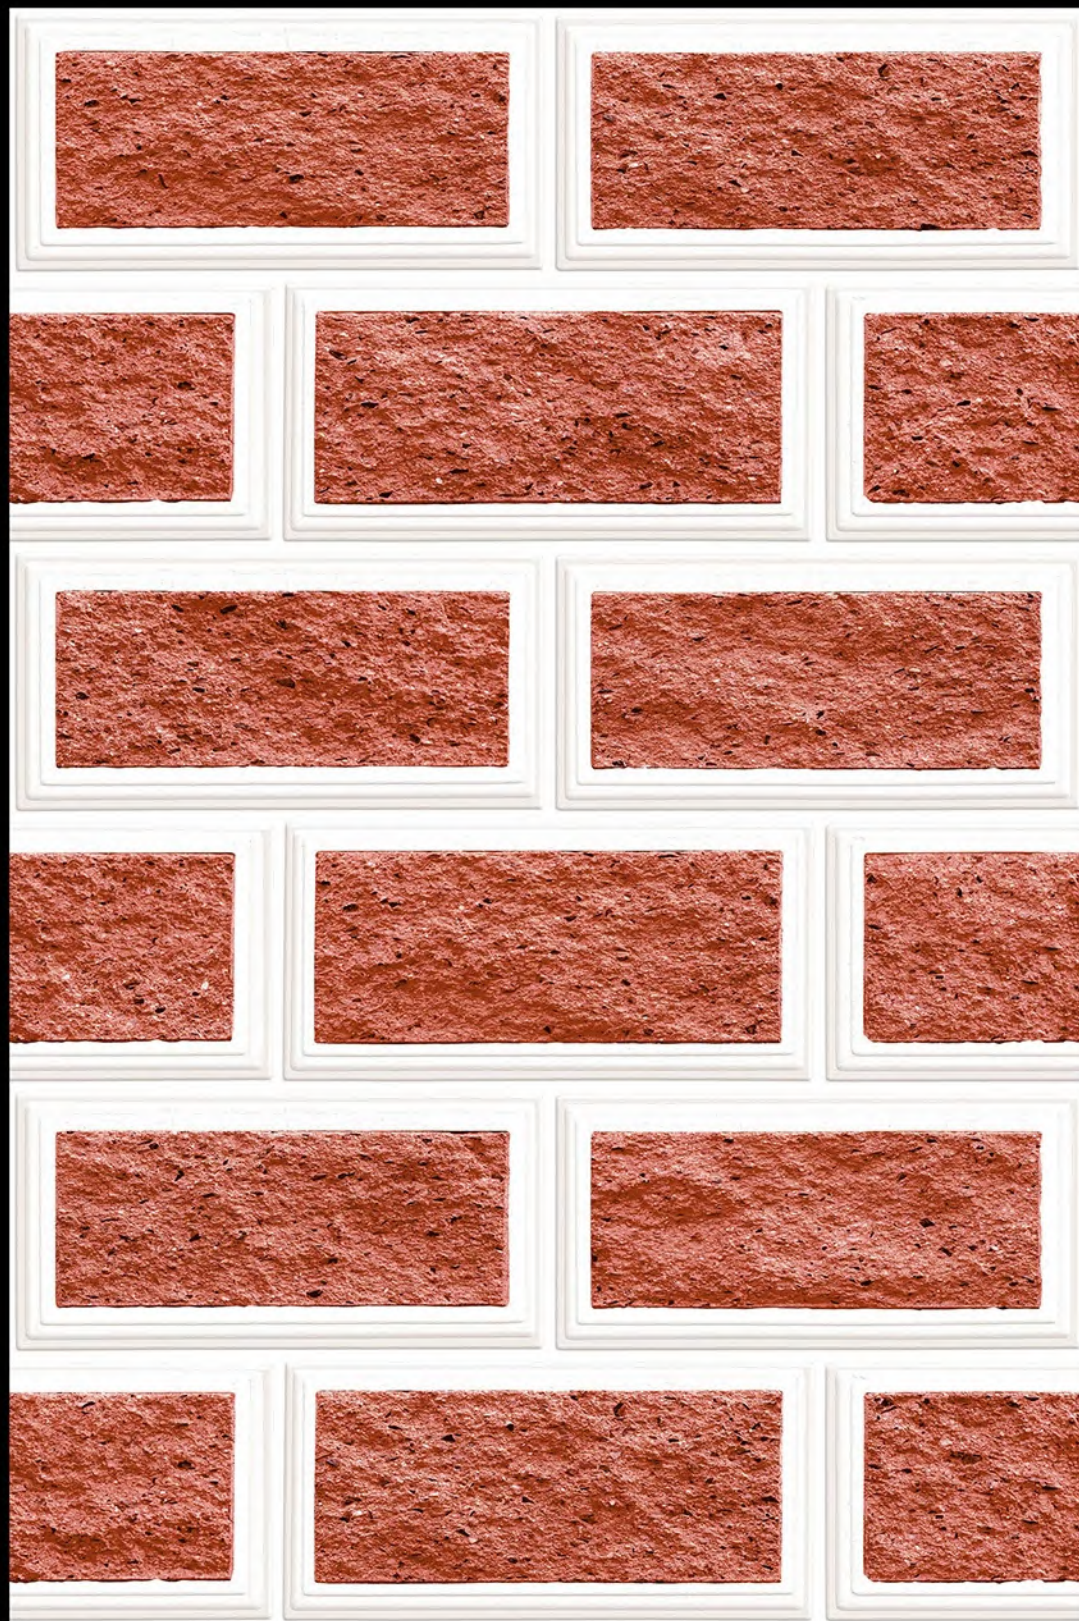

VATICAN - 12

High Depth
Elevation

300x
600mm

VATICAN - 14 A

HIGH-DEEP
PUNCH

NATURAL
LOOK

DURABLE
BODY