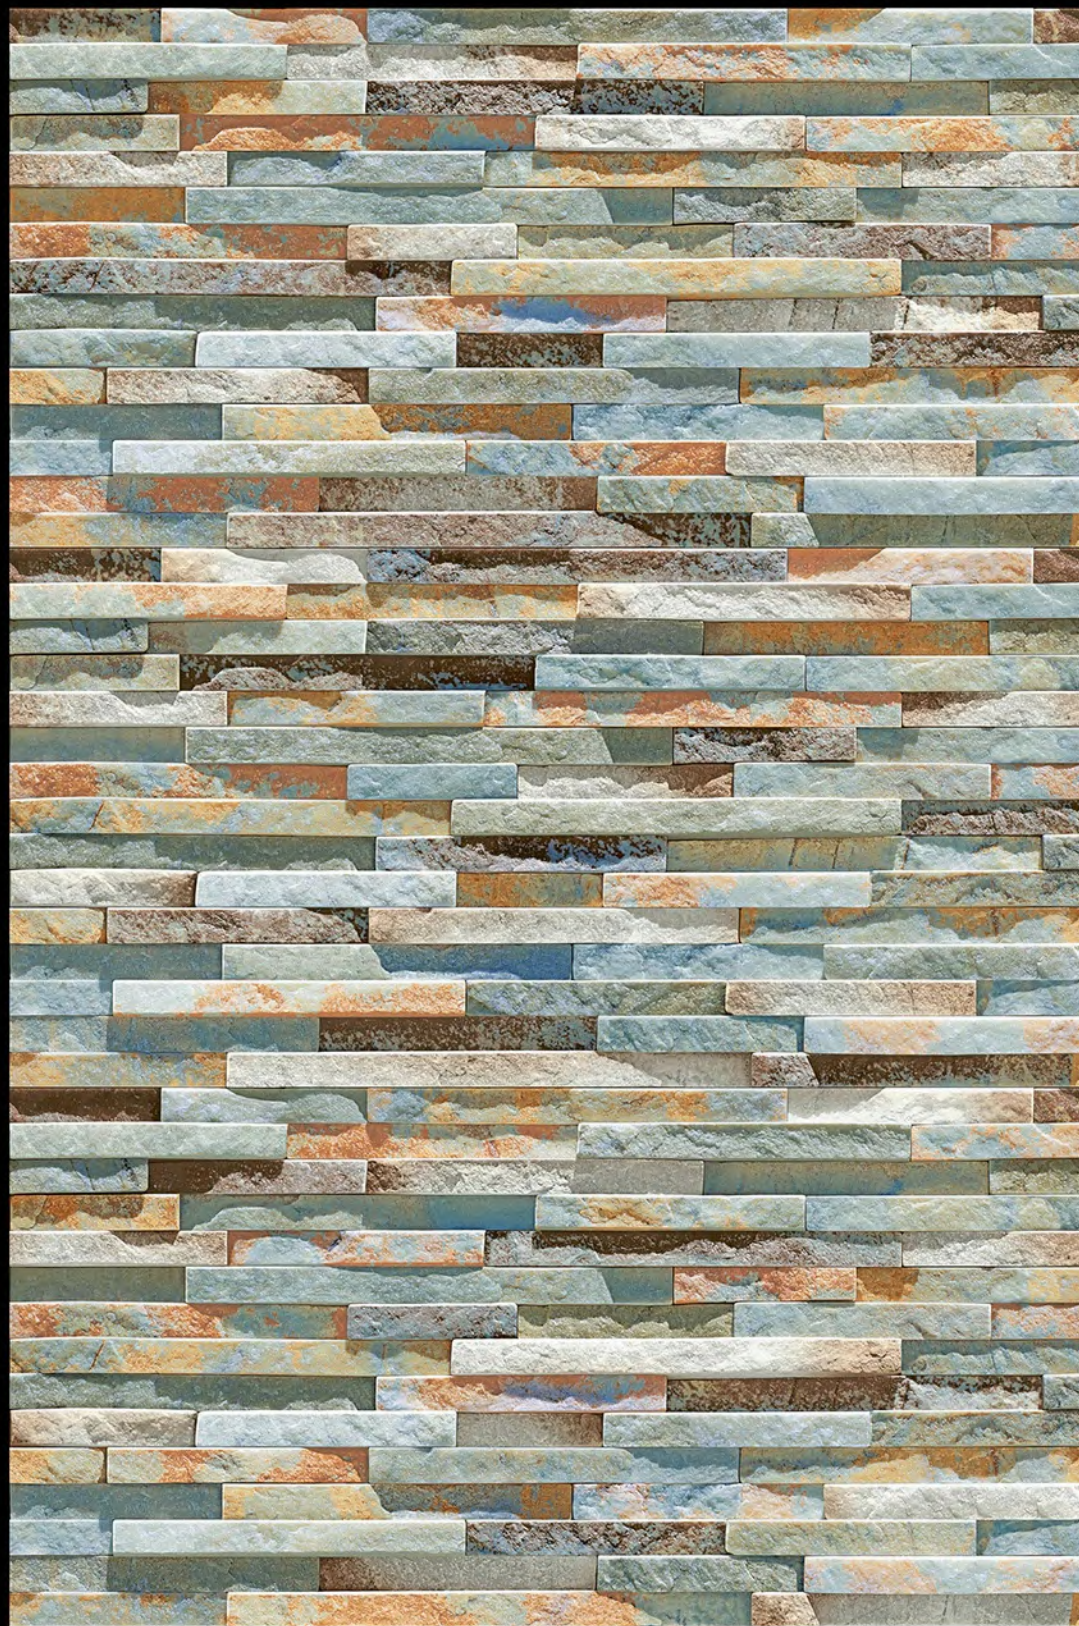

ROMANIA - 01

HIGH-DEEP
PUNCH

NATURAL
LOOK

DURABLE
BODY

High Depth
Elevation

300x
600mm

ROMANIA - 02

HIGH-DEEP
PUNCH