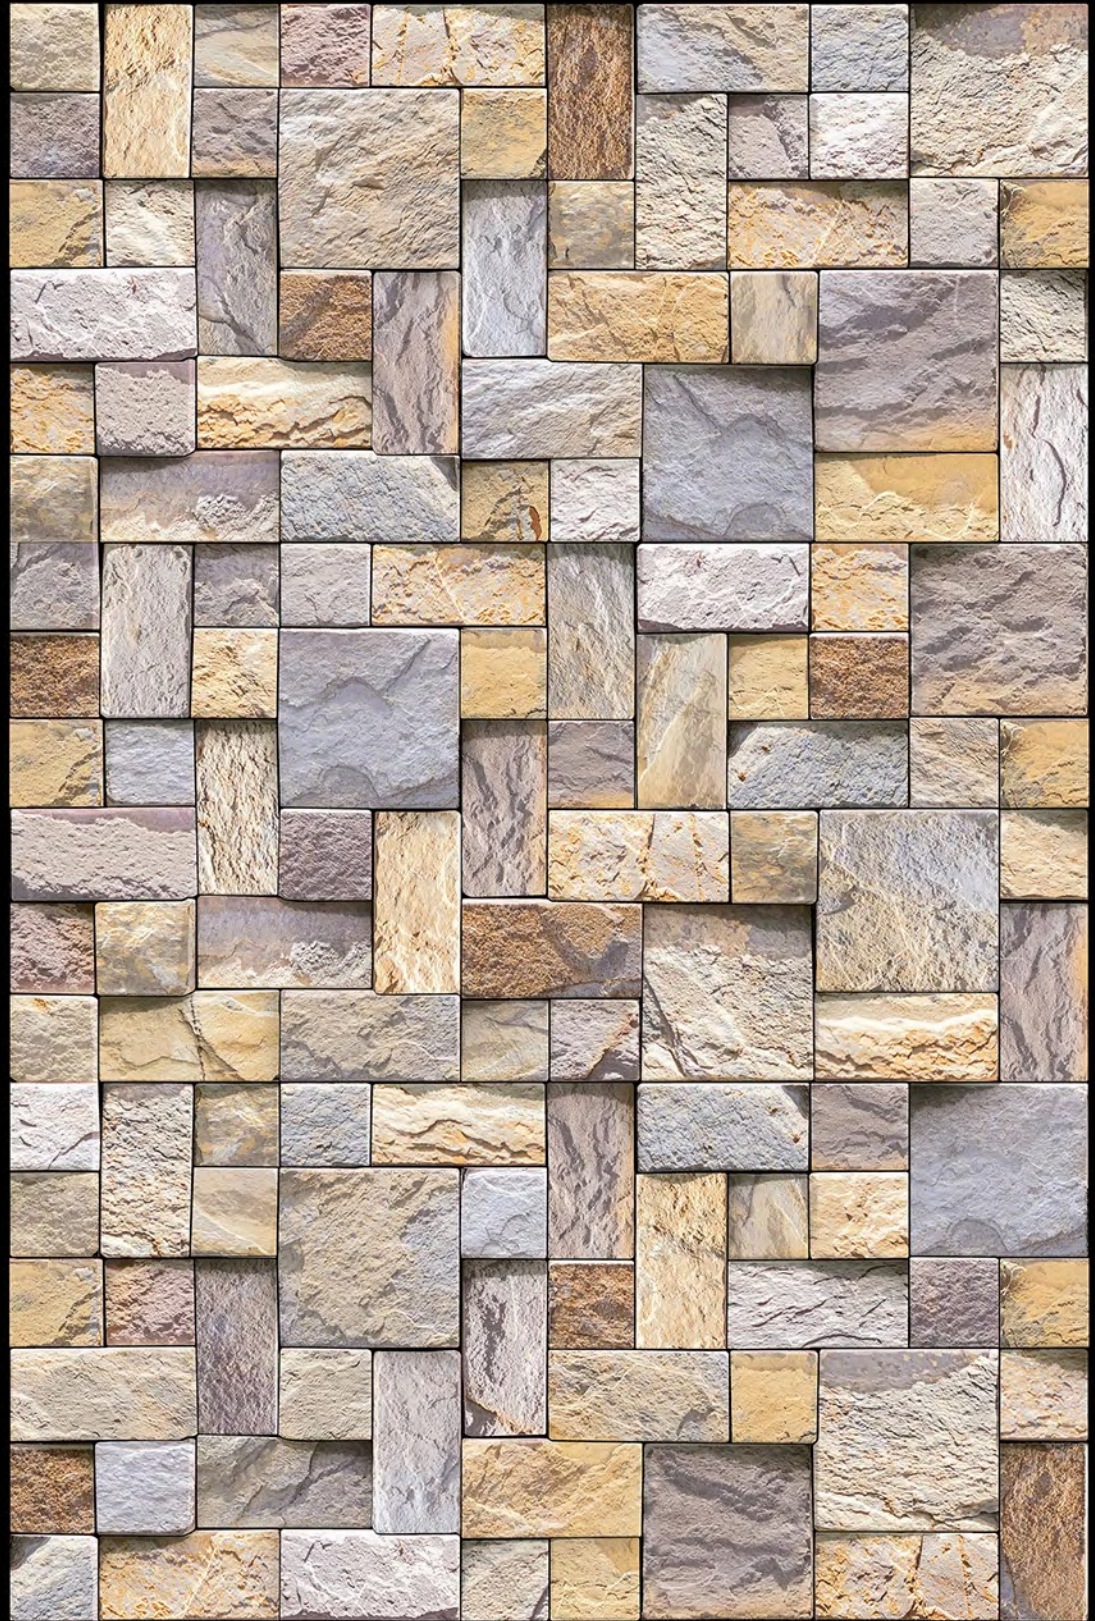

MONACO - 10

HIGH-DEEP
PUNCH

NATURAL
LOOK

DURABLE
BODY

High Depth
Elevation

300x
600mm

MONACO - 11

HIGH-DEEP
PUNCH