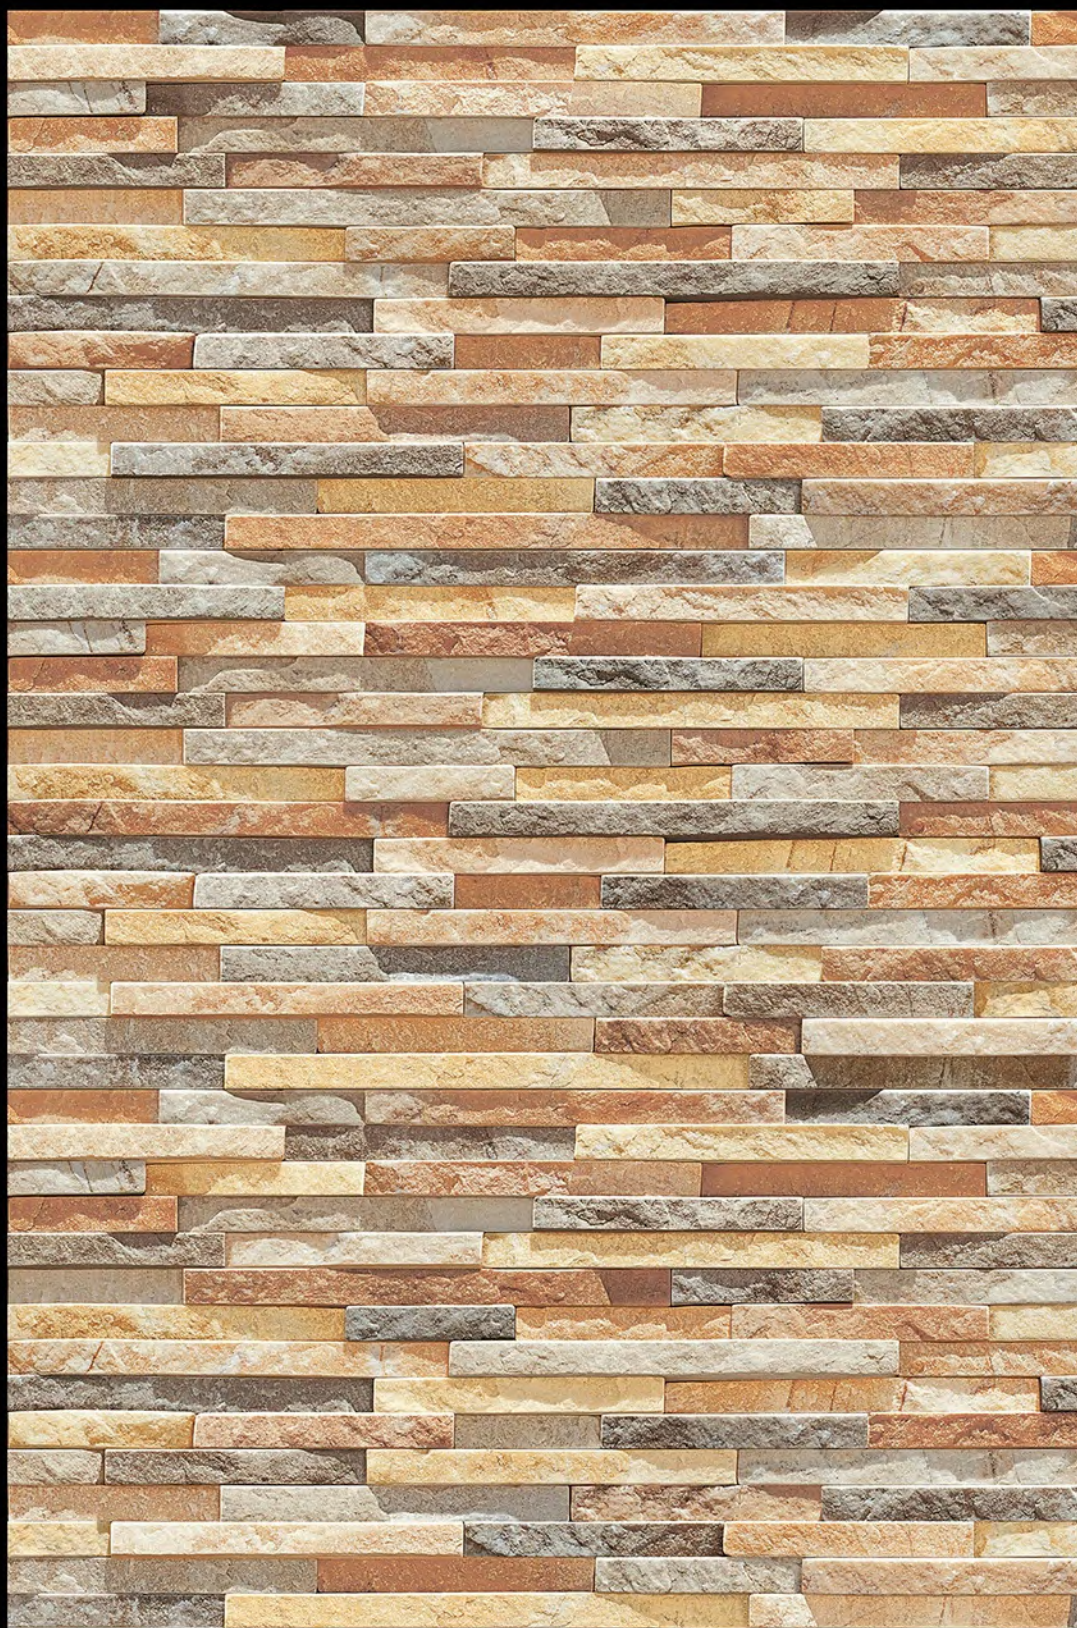

High Depth
Elevation

300x
600mm

ROMANIA - 08

HIGH-DEEP
PUNCH

NATURAL
LOOK

DURABLE
BODY