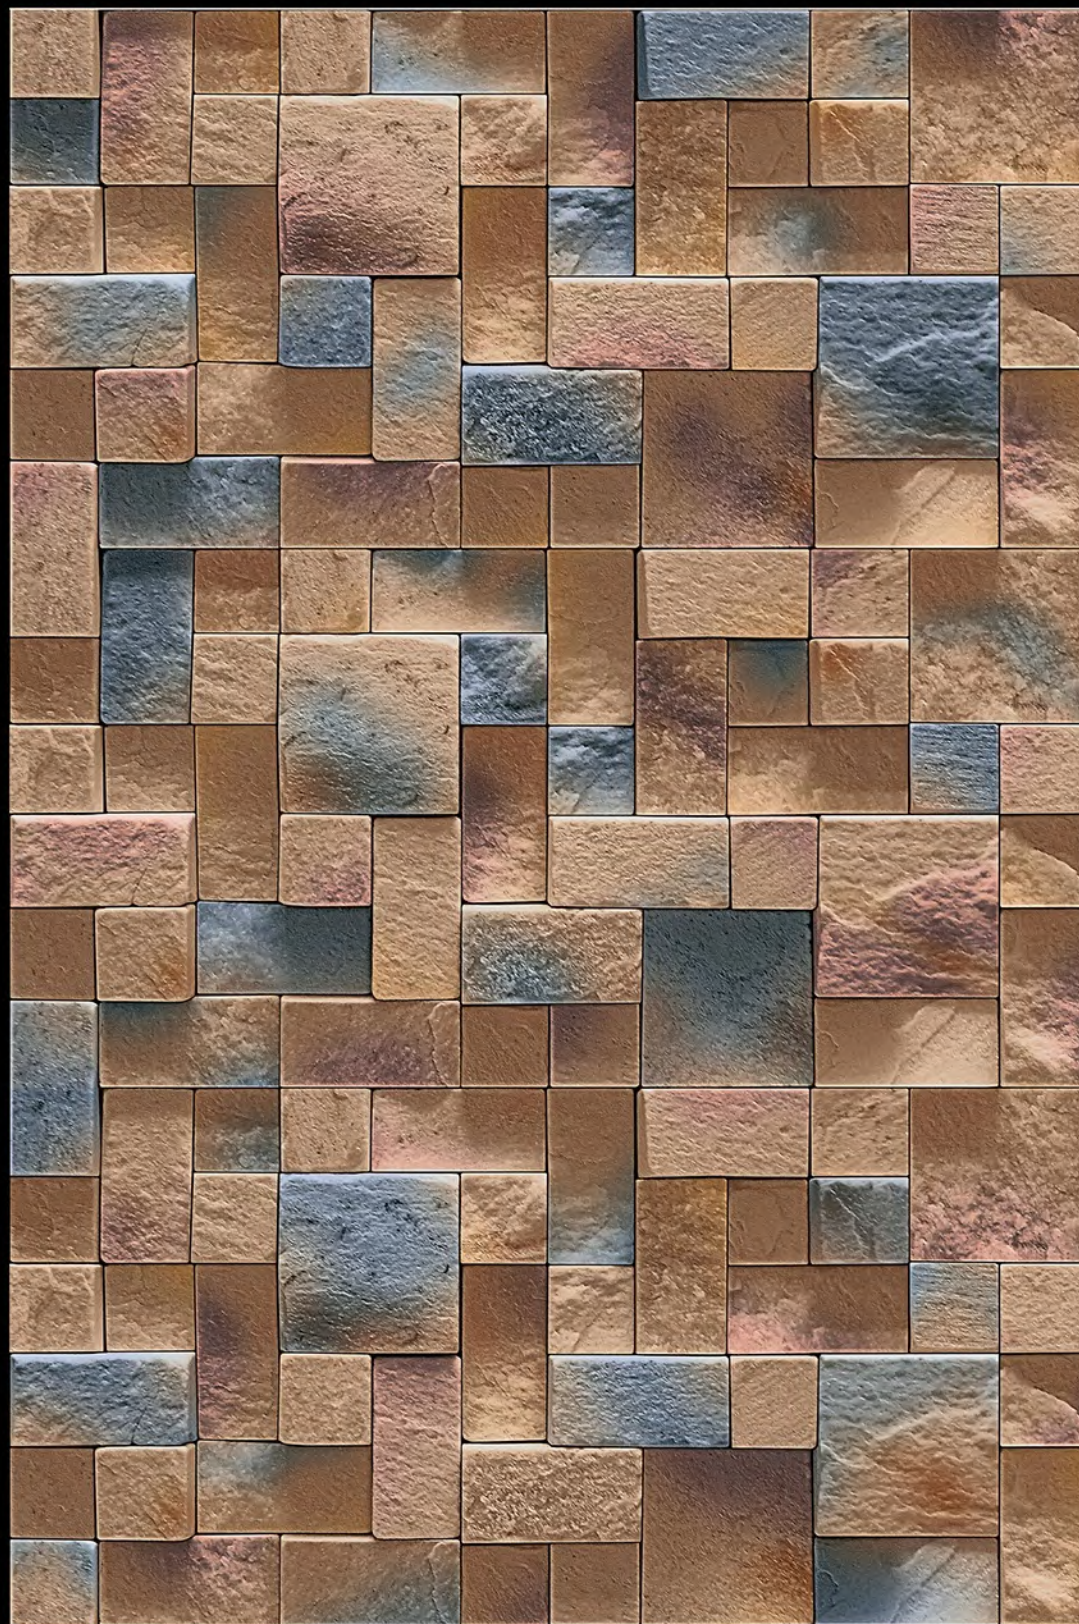

High Depth
Elevation

300x
600mm

MONACO - 04

HIGH-DEEP
PUNCH

NATURAL
LOOK

DURABLE
BODY