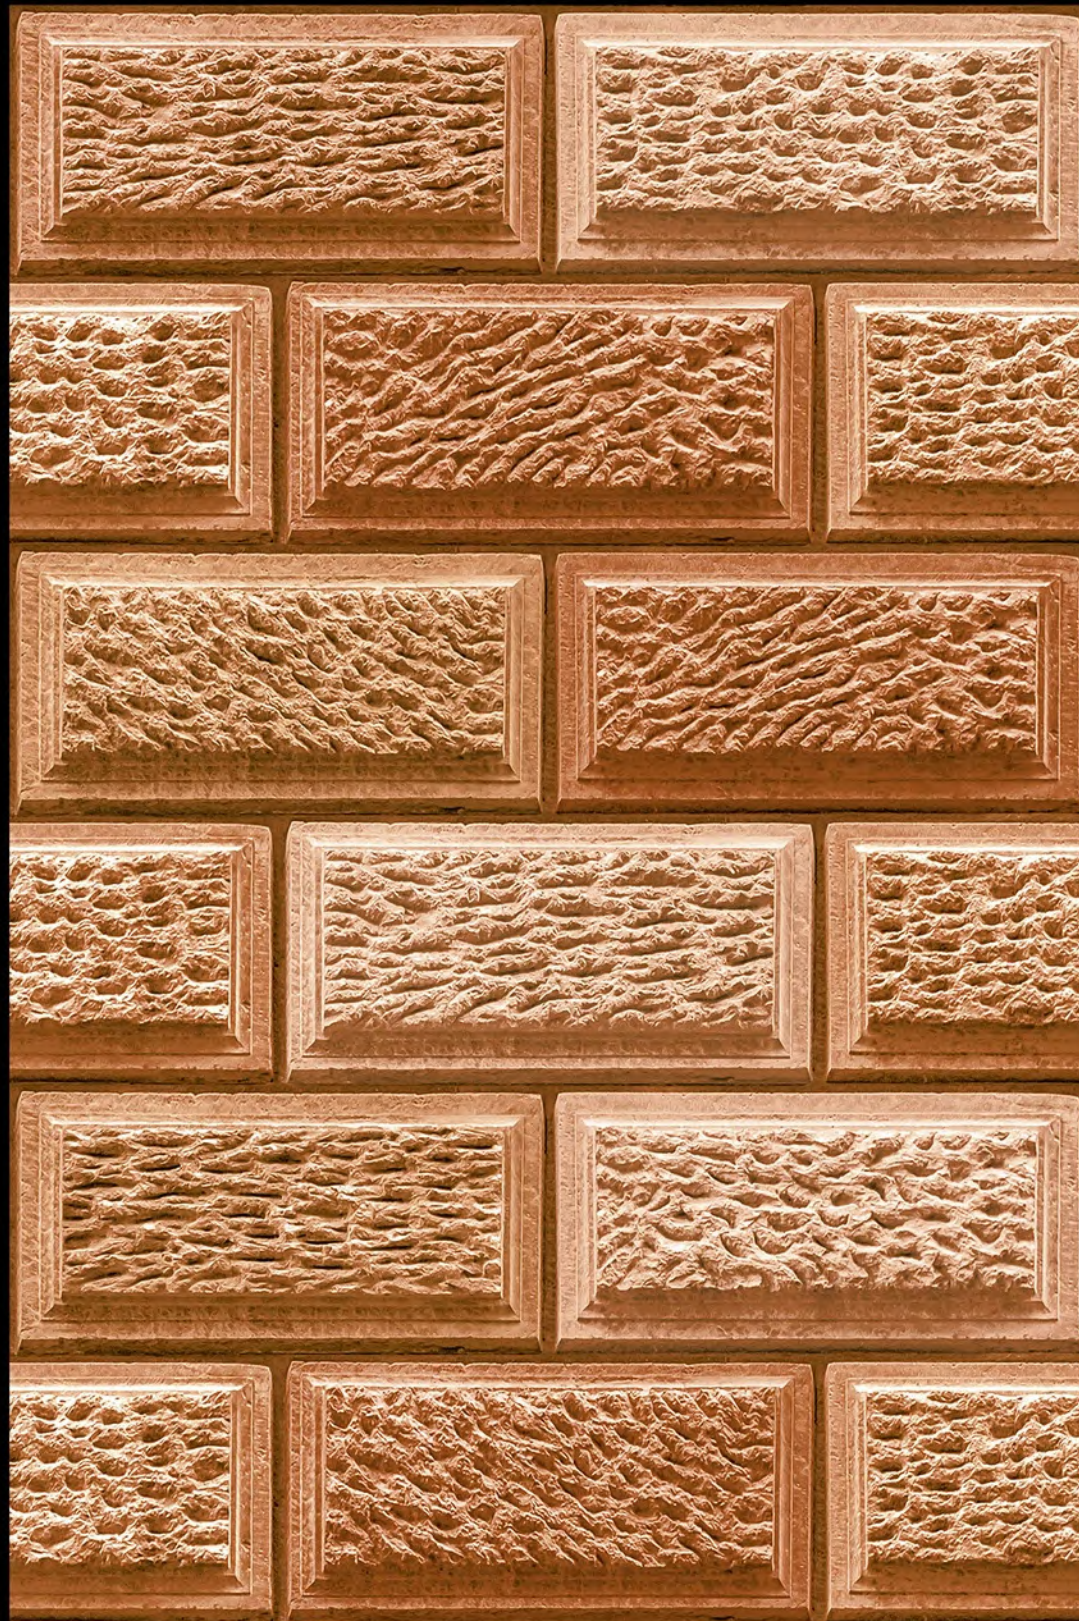

High Depth
Elevation

300x
600mm

VATICAN - 19

HIGH-DEEP
PUNCH

NATURAL
LOOK

DURABLE
BODY