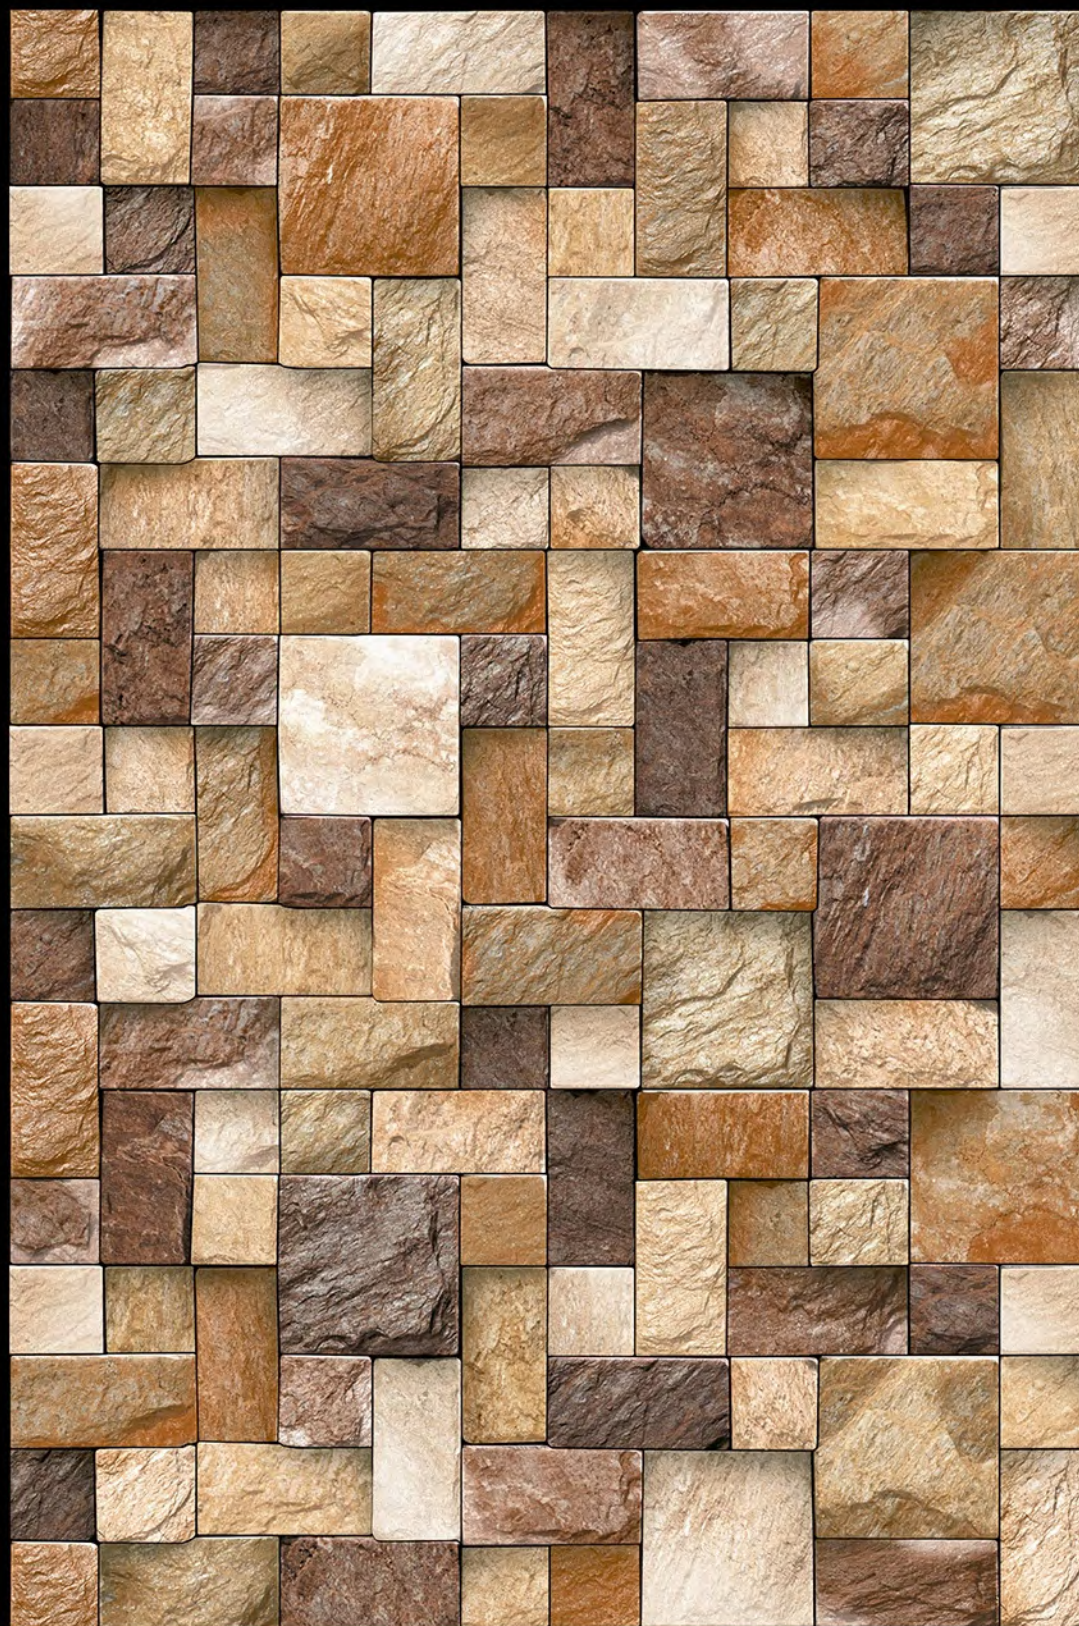

High Depth
Elevation

300x
600mm

MONACO - 12

HIGH-DEEP
PUNCH

NATURAL
LOOK

DURABLE
BODY