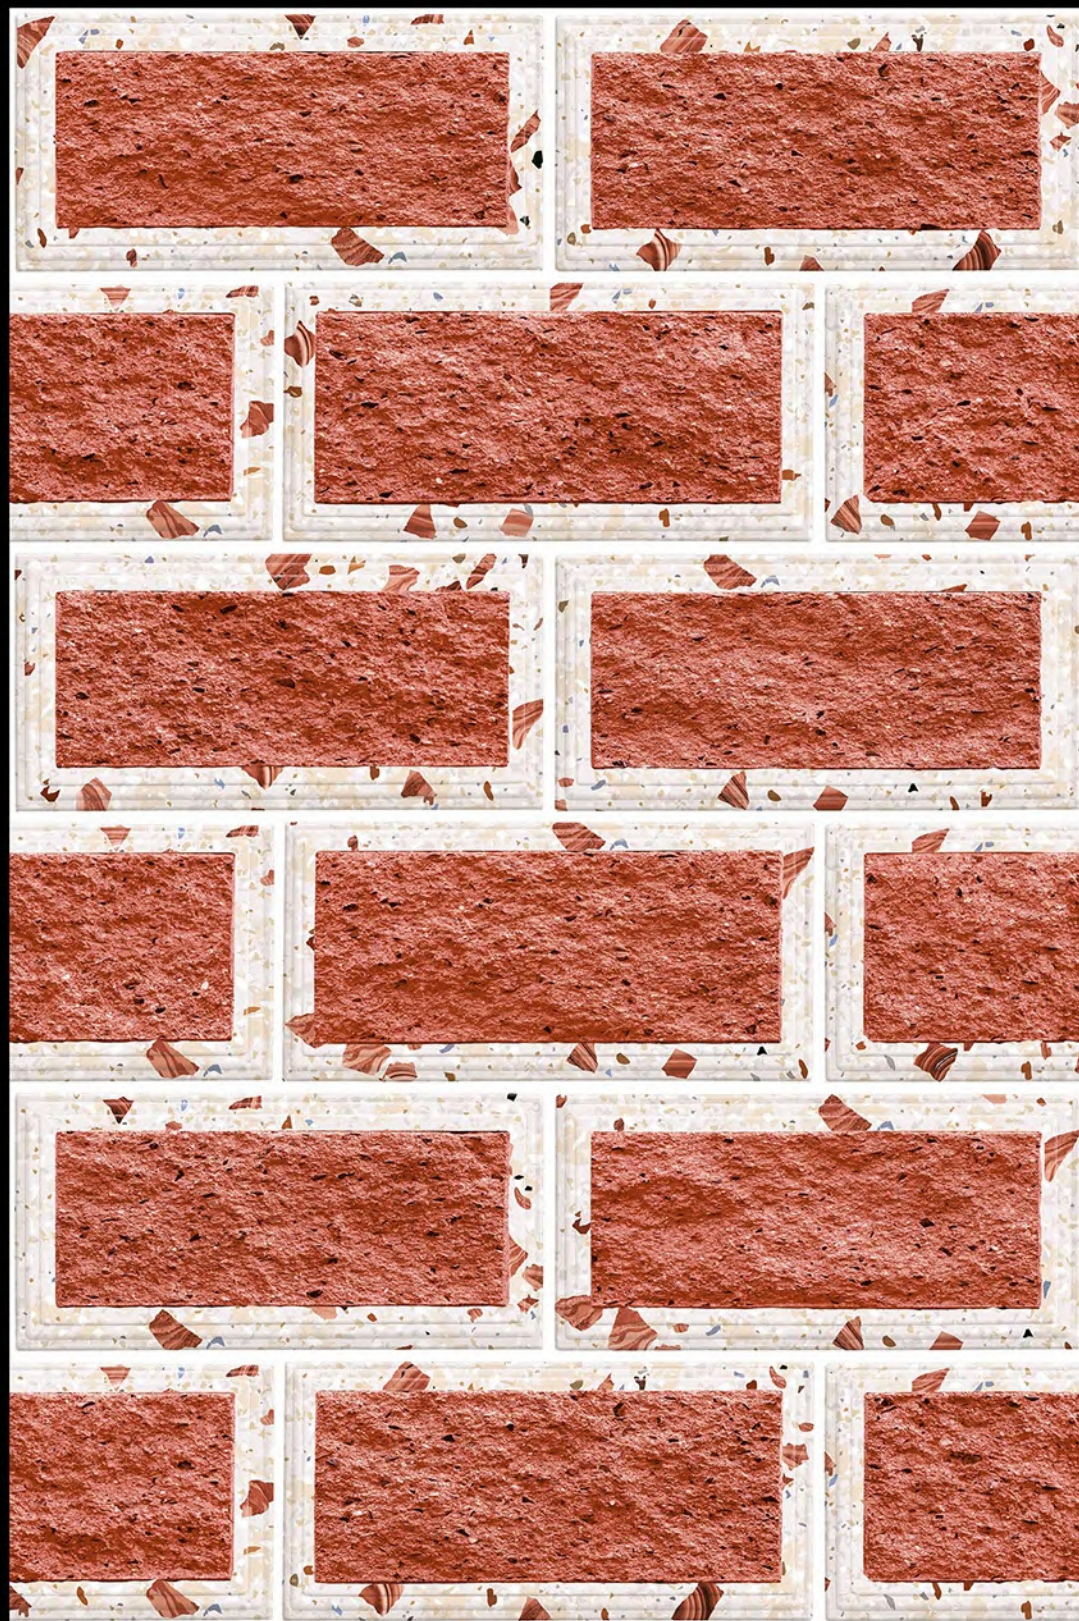

High Depth
Elevation

300x
600mm

VATICAN - 14 B

HIGH-DEEP
PUNCH

NATURAL
LOOK

DURABLE
BODY