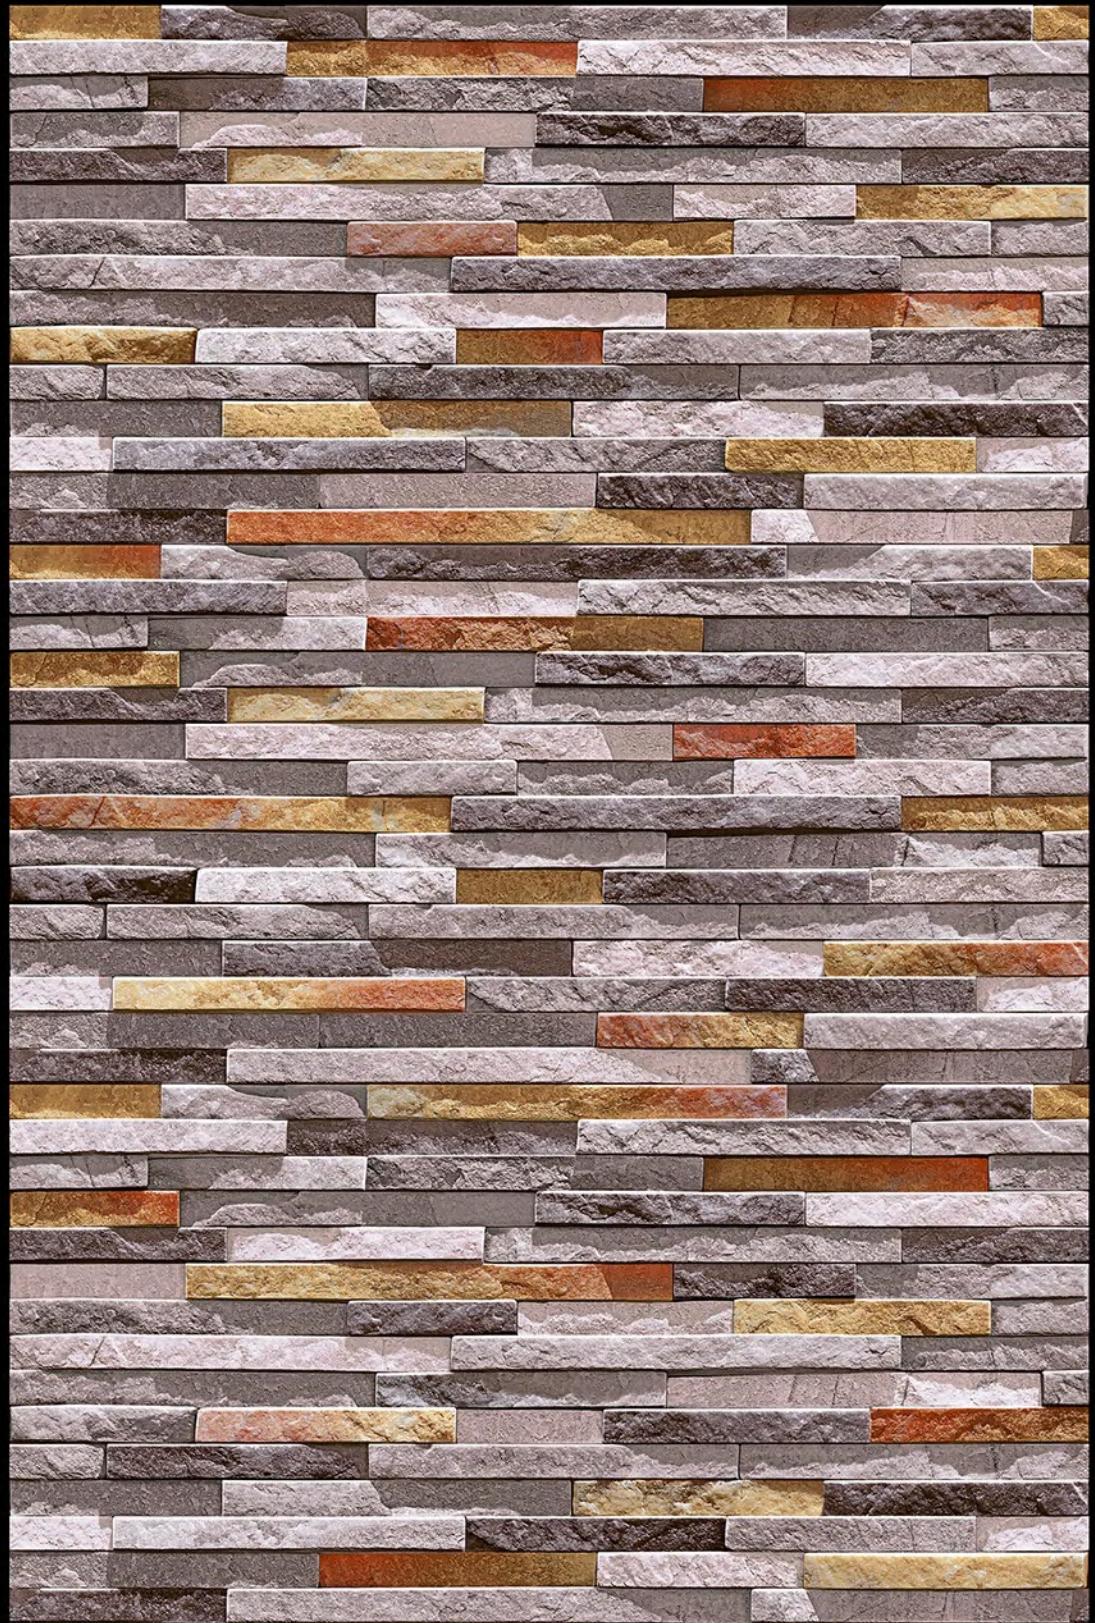

High Depth
Elevation

300x
600mm

ROMANIA - 07

HIGH-DEEP
PUNCH

NATURAL
LOOK

DURABLE
BODY