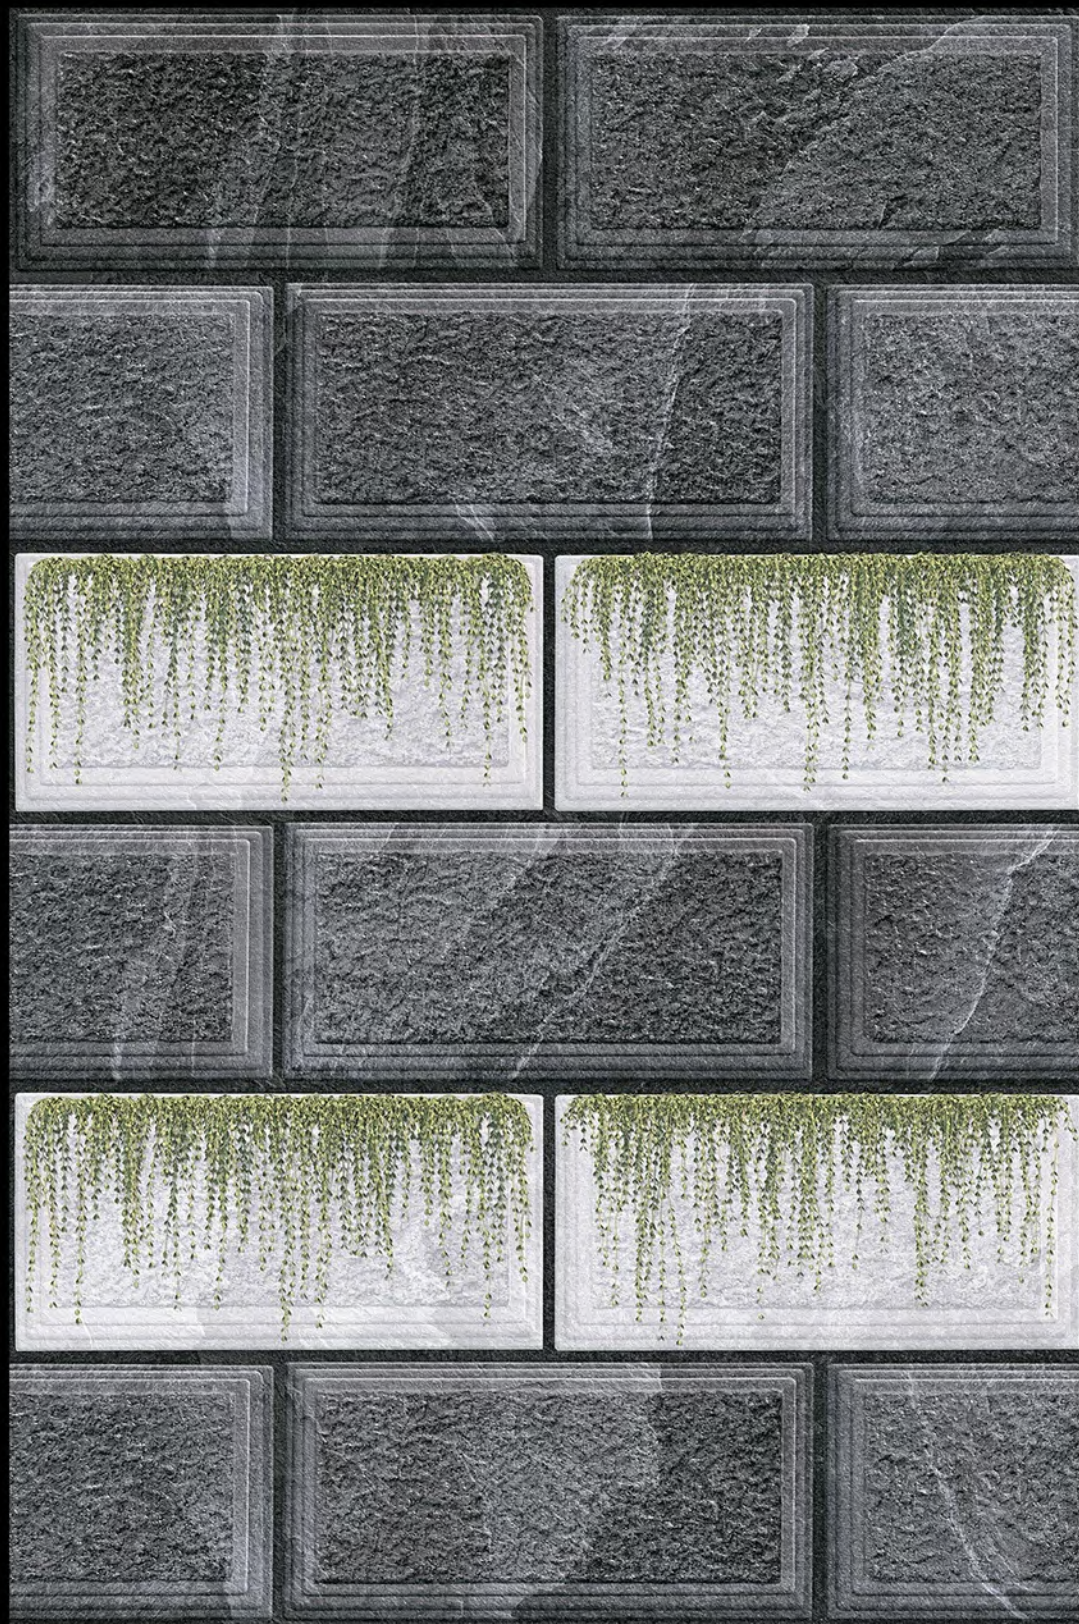

High Depth
Elevation

300x
600mm

VATICAN - 05 A-B

HIGH-DEEP
PUNCH

NATURAL
LOOK

DURABLE
BODY