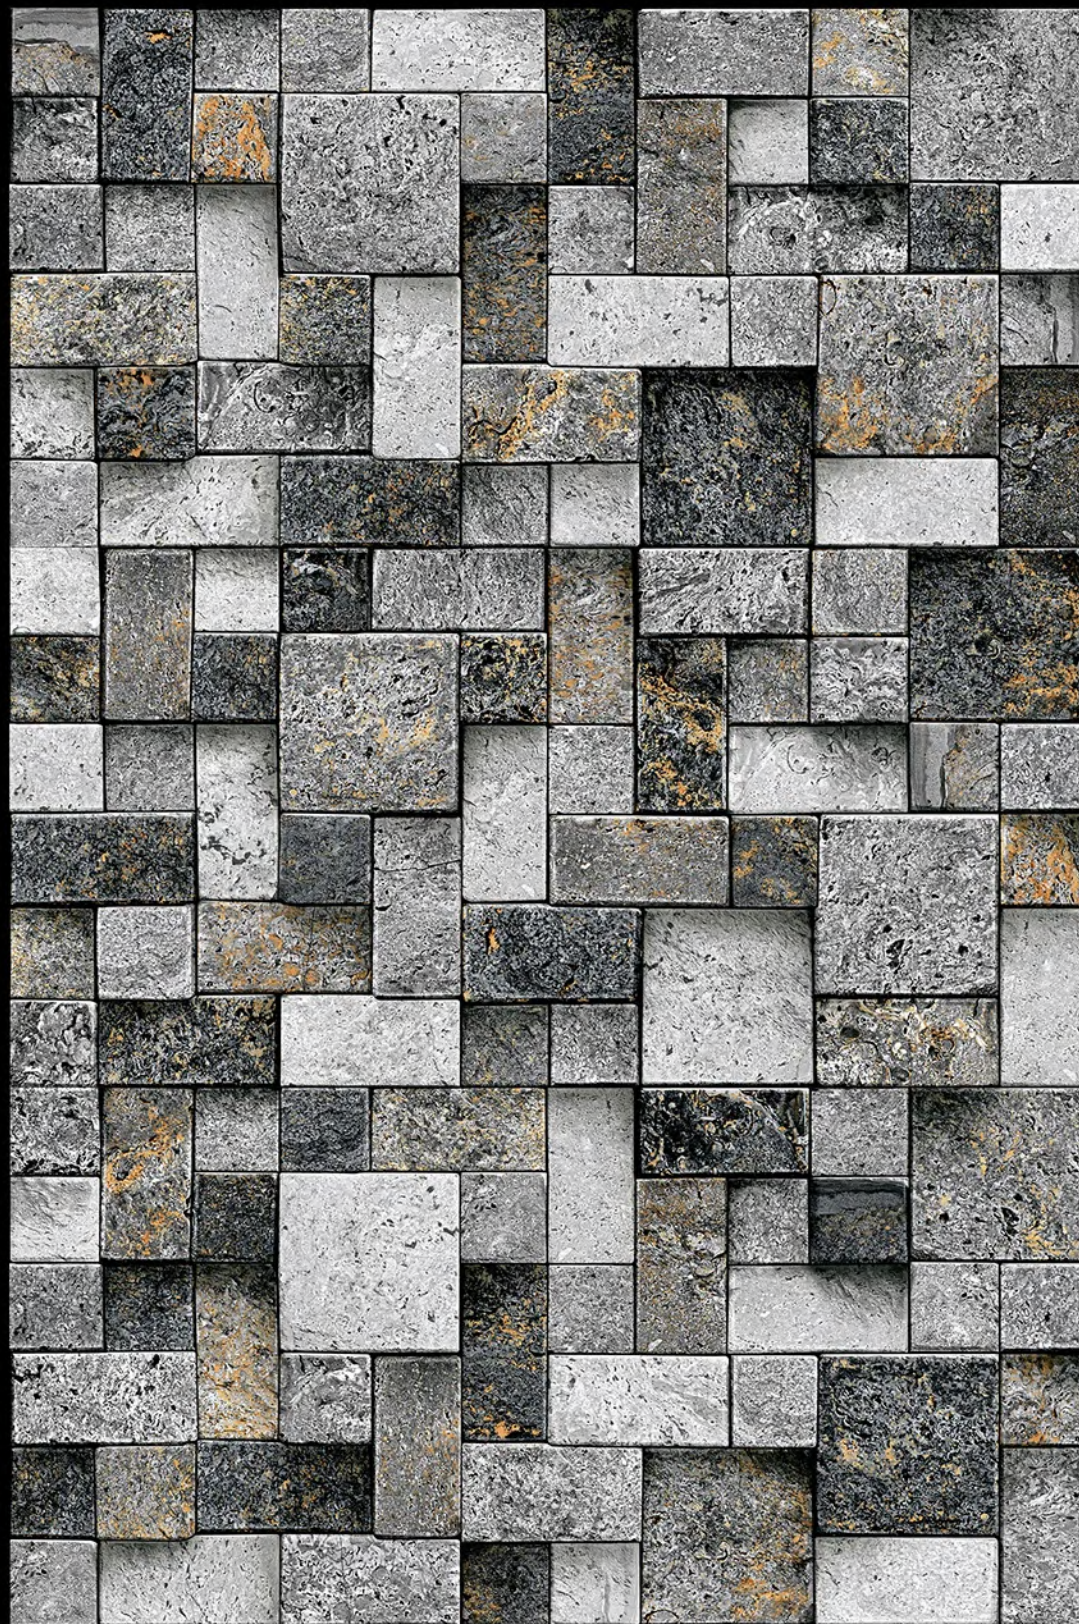

High Depth
Elevation

300x
600mm

MONACO - 05

HIGH-DEEP
PUNCH

NATURAL
LOOK

DURABLE
BODY

High Depth
Elevation

300x
600mm