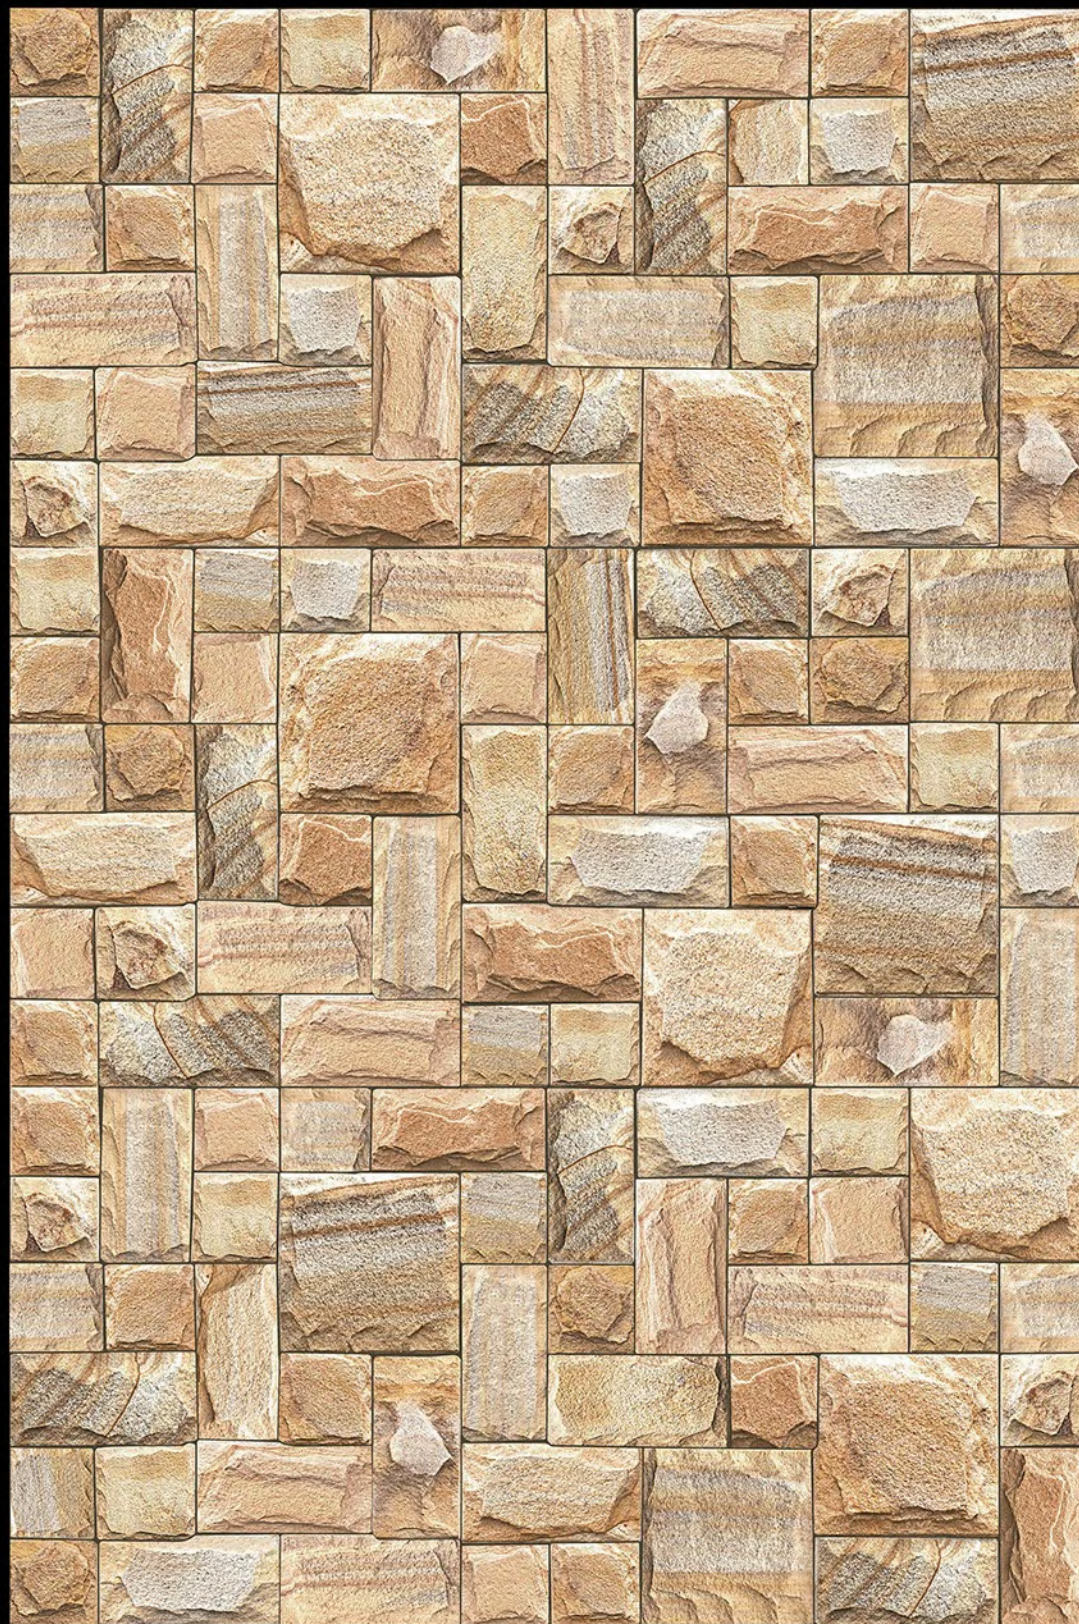

High Depth
Elevation

300x
600mm

MONACO - 13

HIGH-DEEP
PUNCH

NATURAL
LOOK

DURABLE
BODY