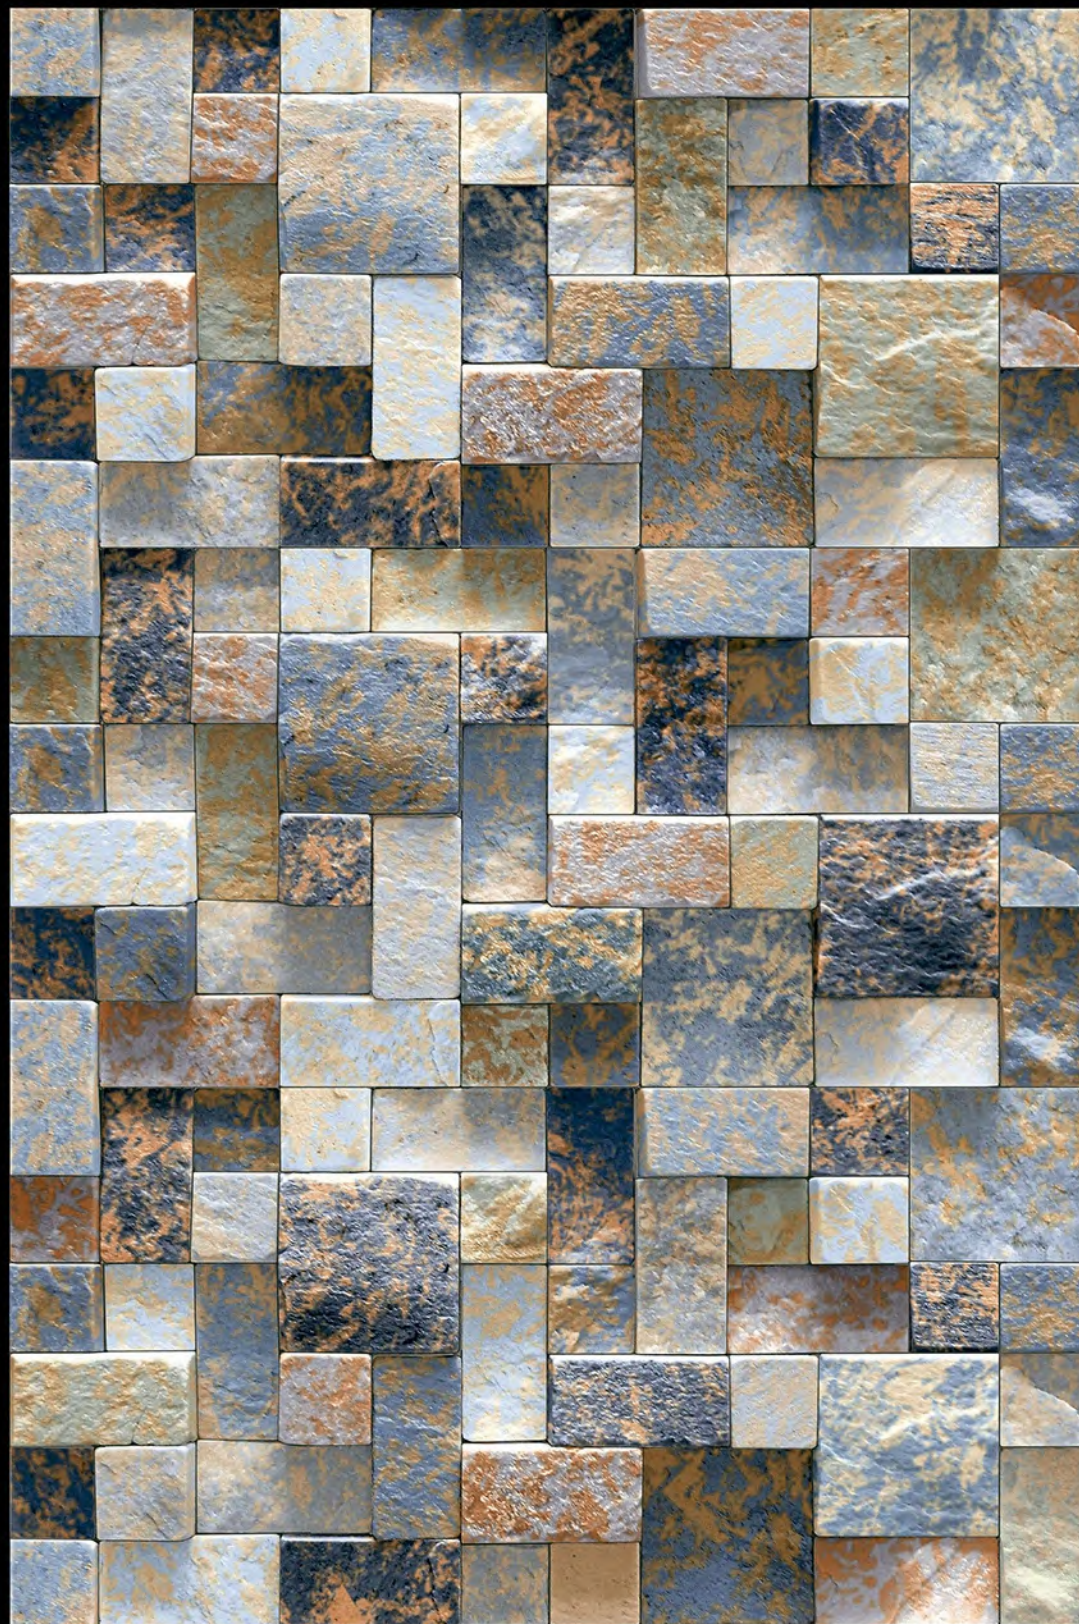

High Depth
Elevation

300x
600mm

MONACO - 13

HIGH-DEEP
PUNCH

NATURAL
LOOK

DURABLE
BODY

High Depth
Elevation

300x
600mm