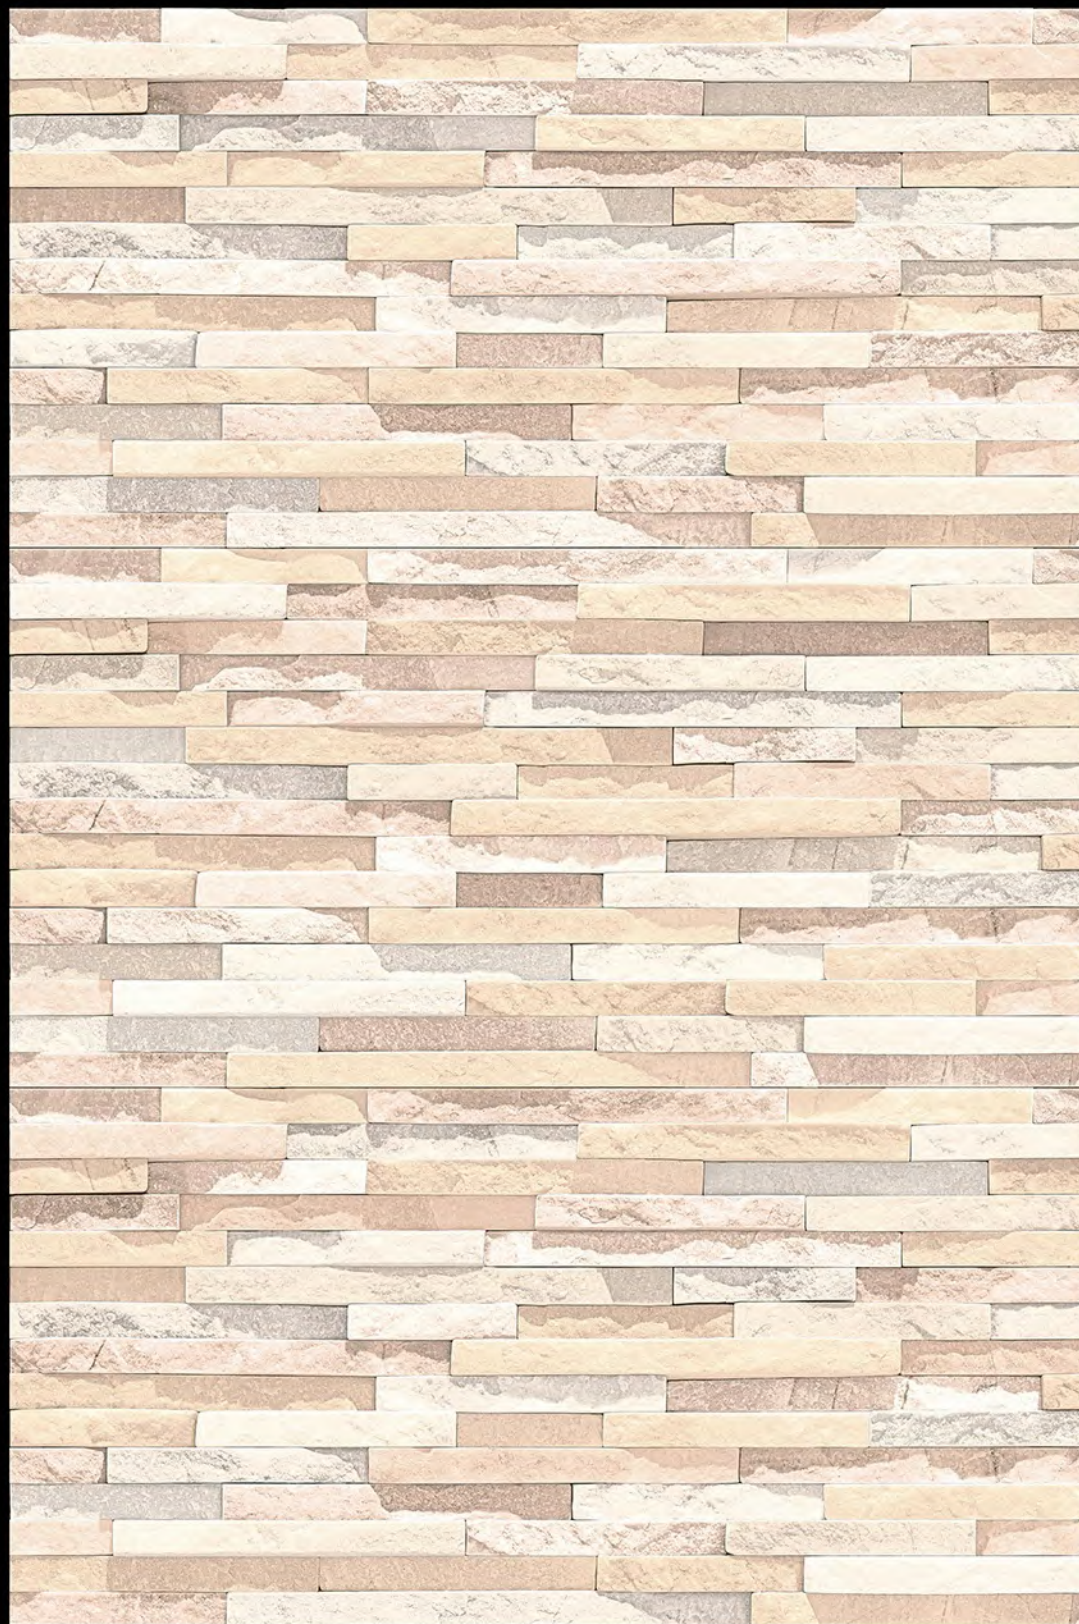

High Depth
Elevation

300x
600mm

ROMANIA - 04

HIGH-DEEP
PUNCH

NATURAL
LOOK

DURABLE
BODY

High Depth
Elevation

300x
600mm