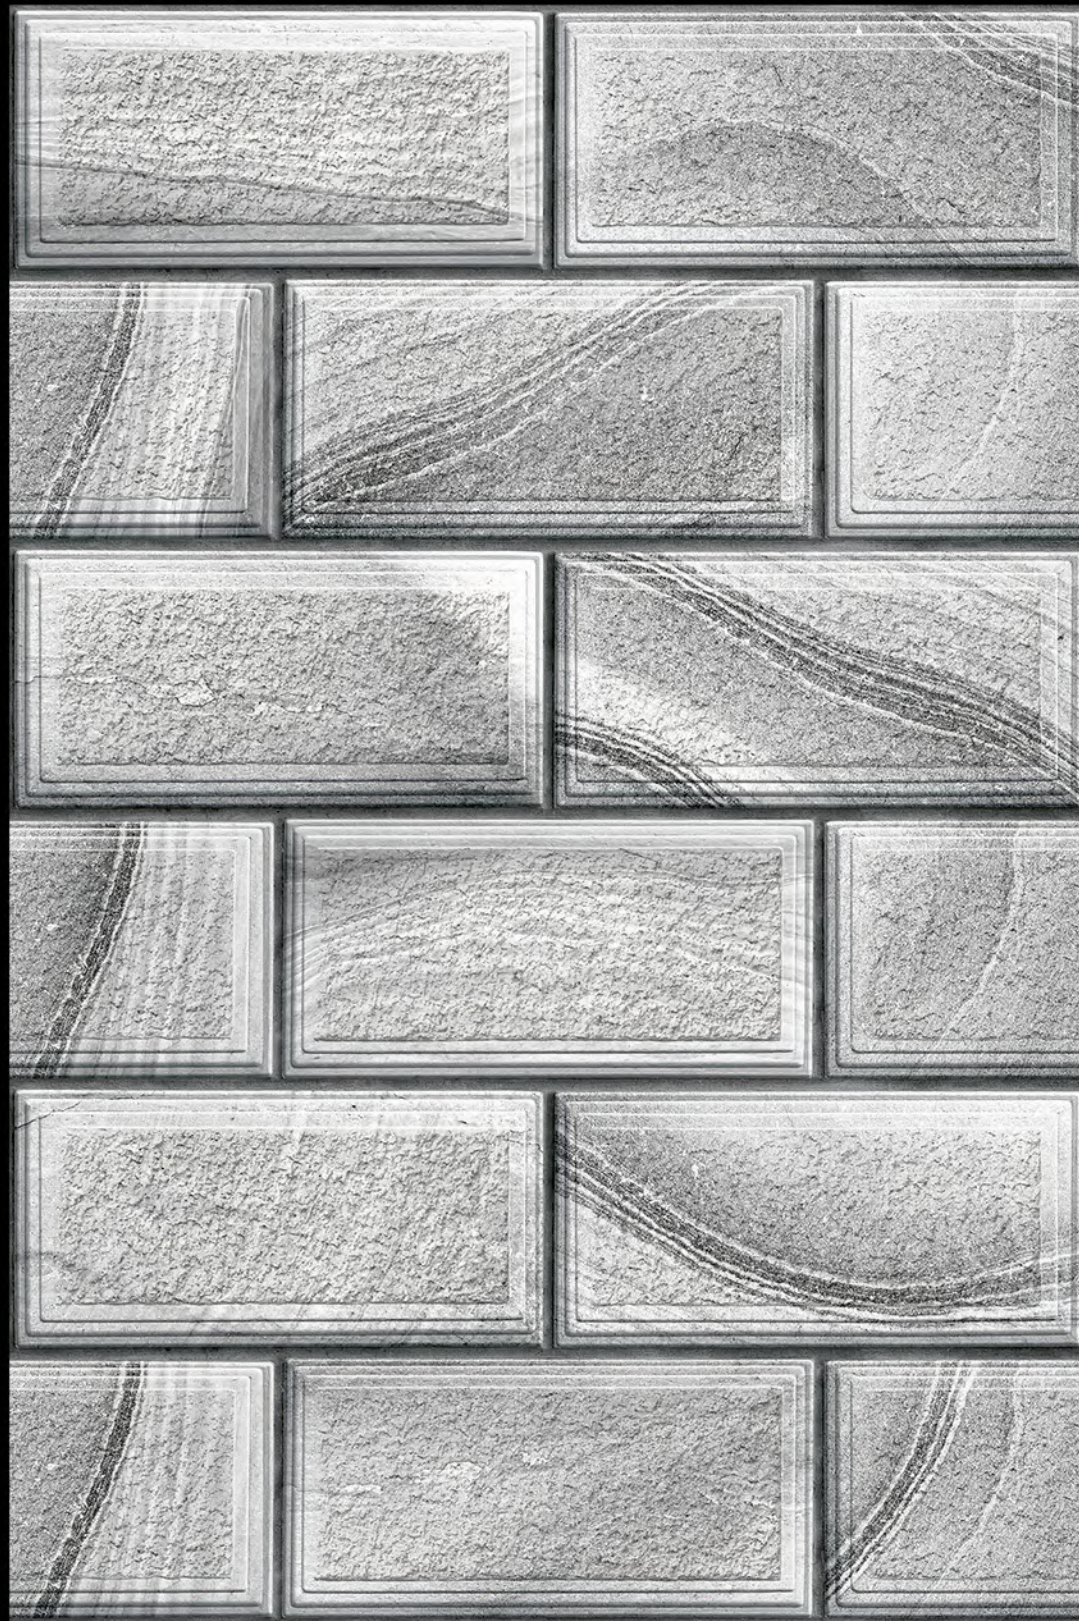

High Depth
Elevation

300x
600mm

VATICAN - 10

HIGH-DEEP
PUNCH

NATURAL
LOOK

DURABLE
BODY

High Depth
Elevation

300x
600mm