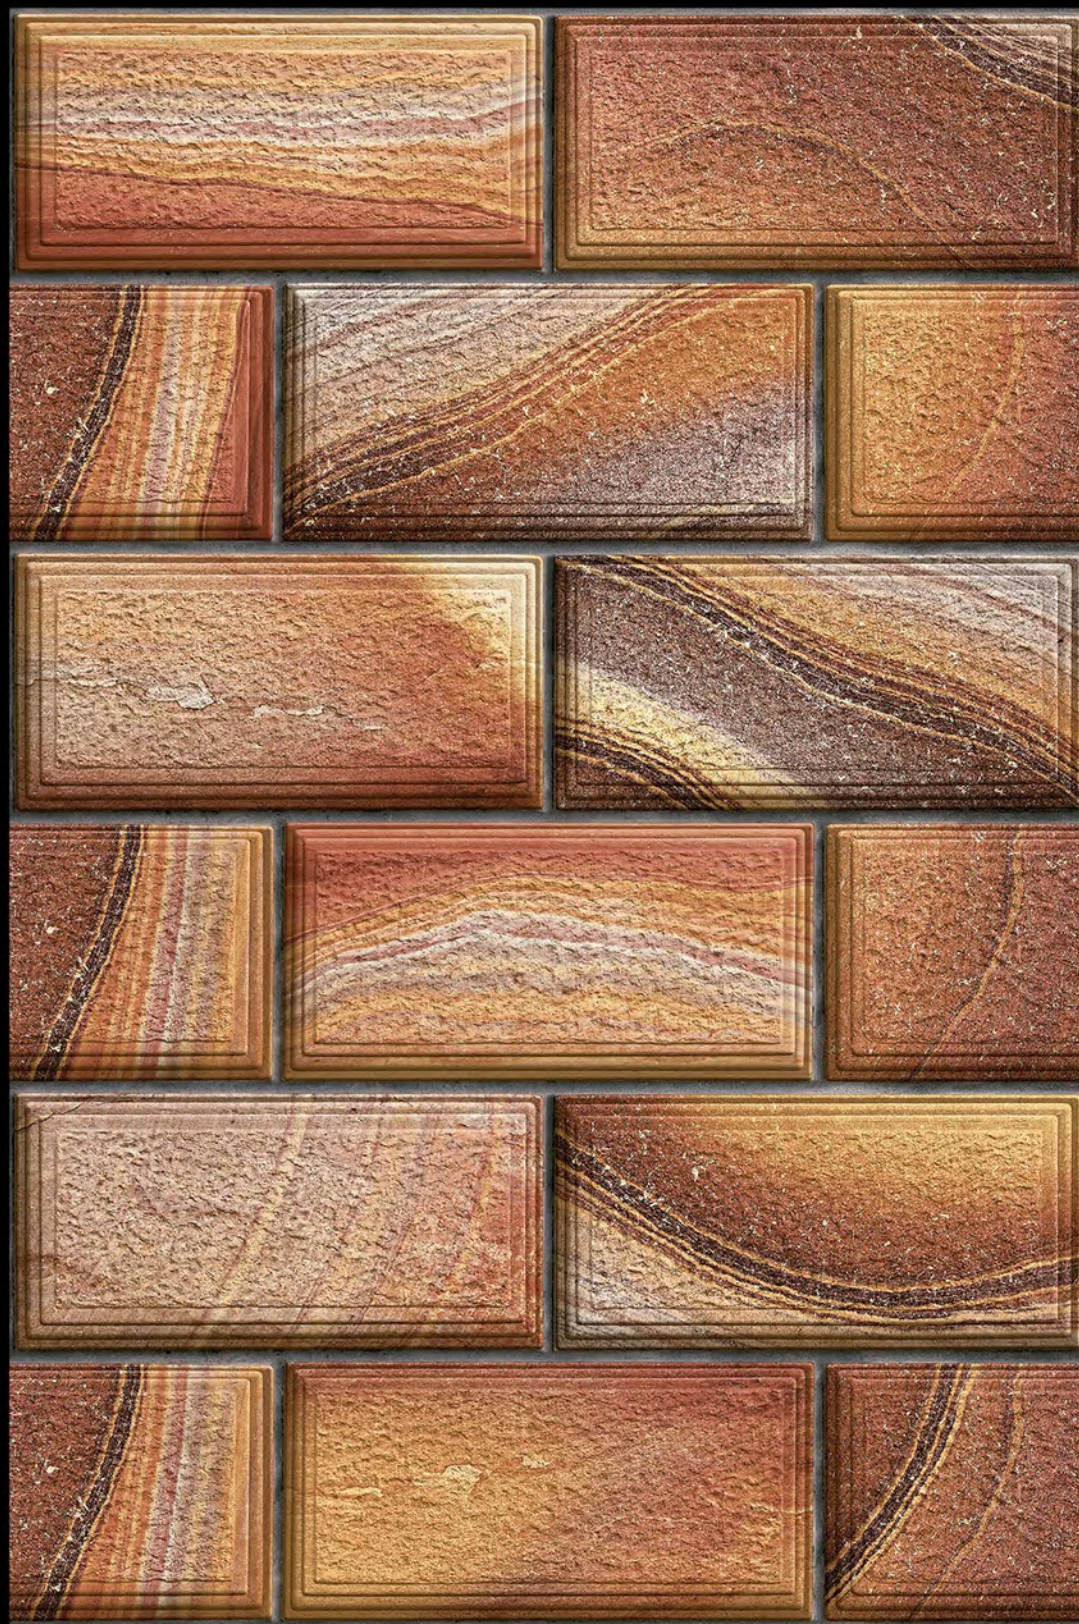

VATICAN - 03

HIGH-DEEP
PUNCH

NATURAL
LOOK

DURABLE
BODY

High Depth
Elevation

300x
600mm

VATICAN - 04

HIGH-DEEP
PUNCH