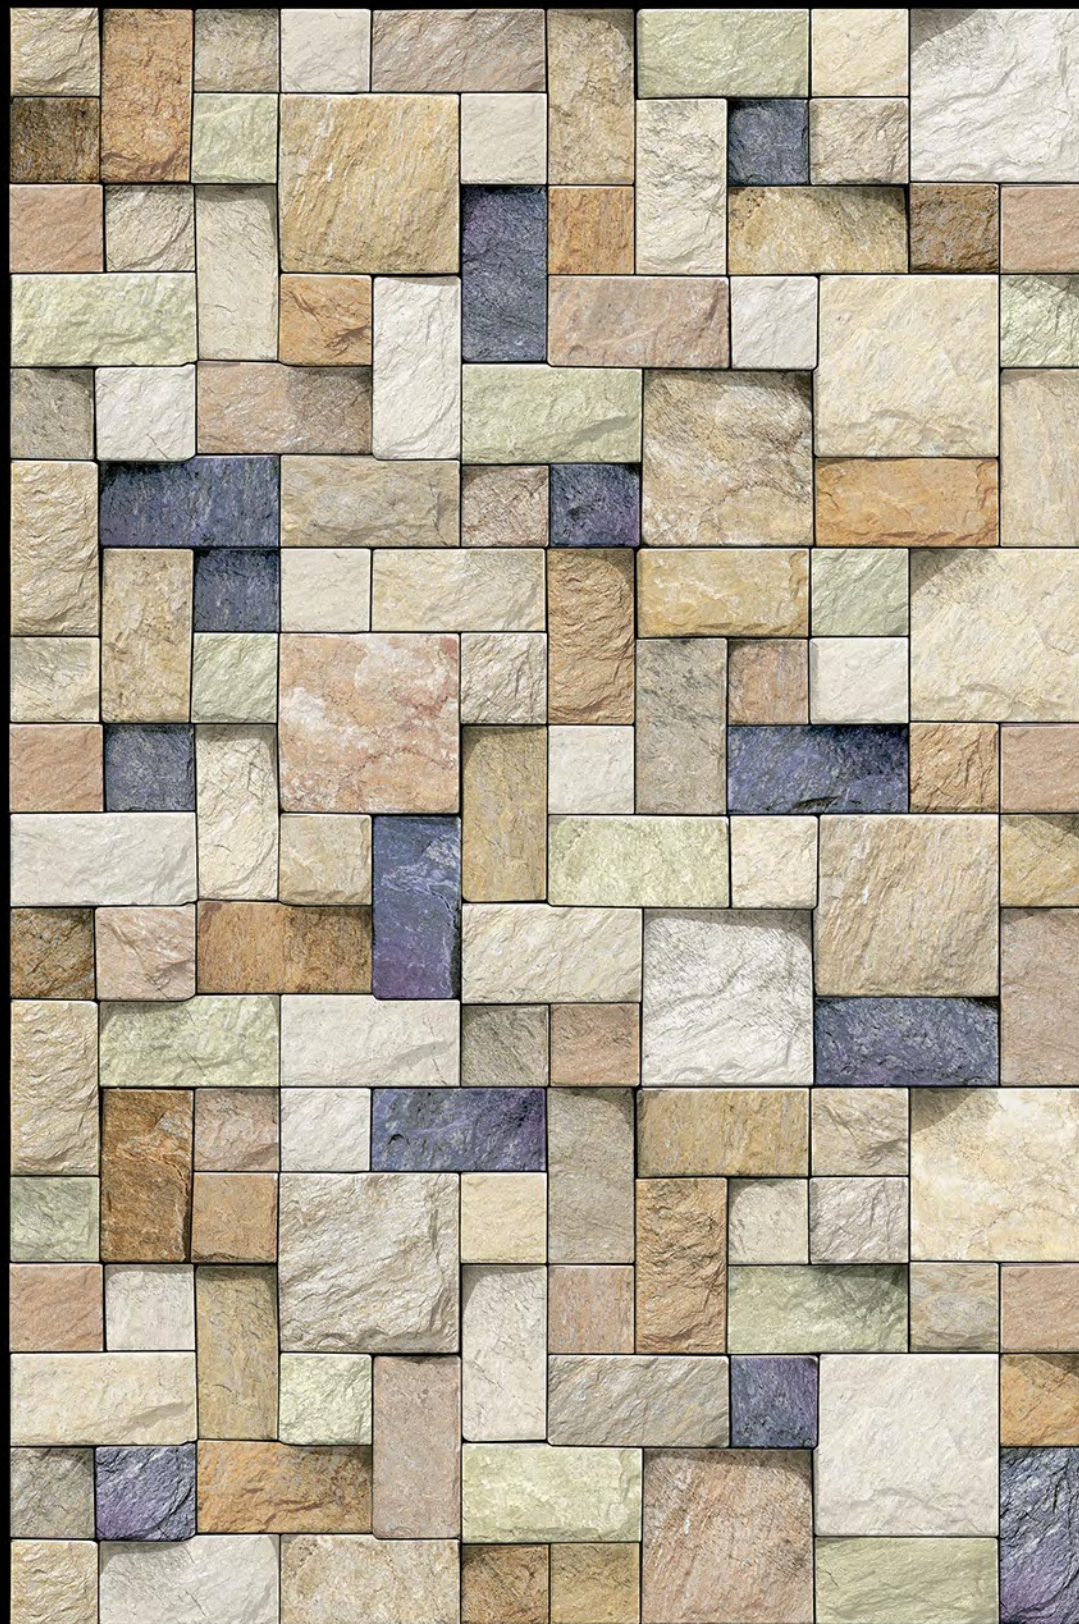

High Depth
Elevation

300x
600mm

MONACO - 08

HIGH-DEEP
PUNCH

NATURAL
LOOK

DURABLE
BODY