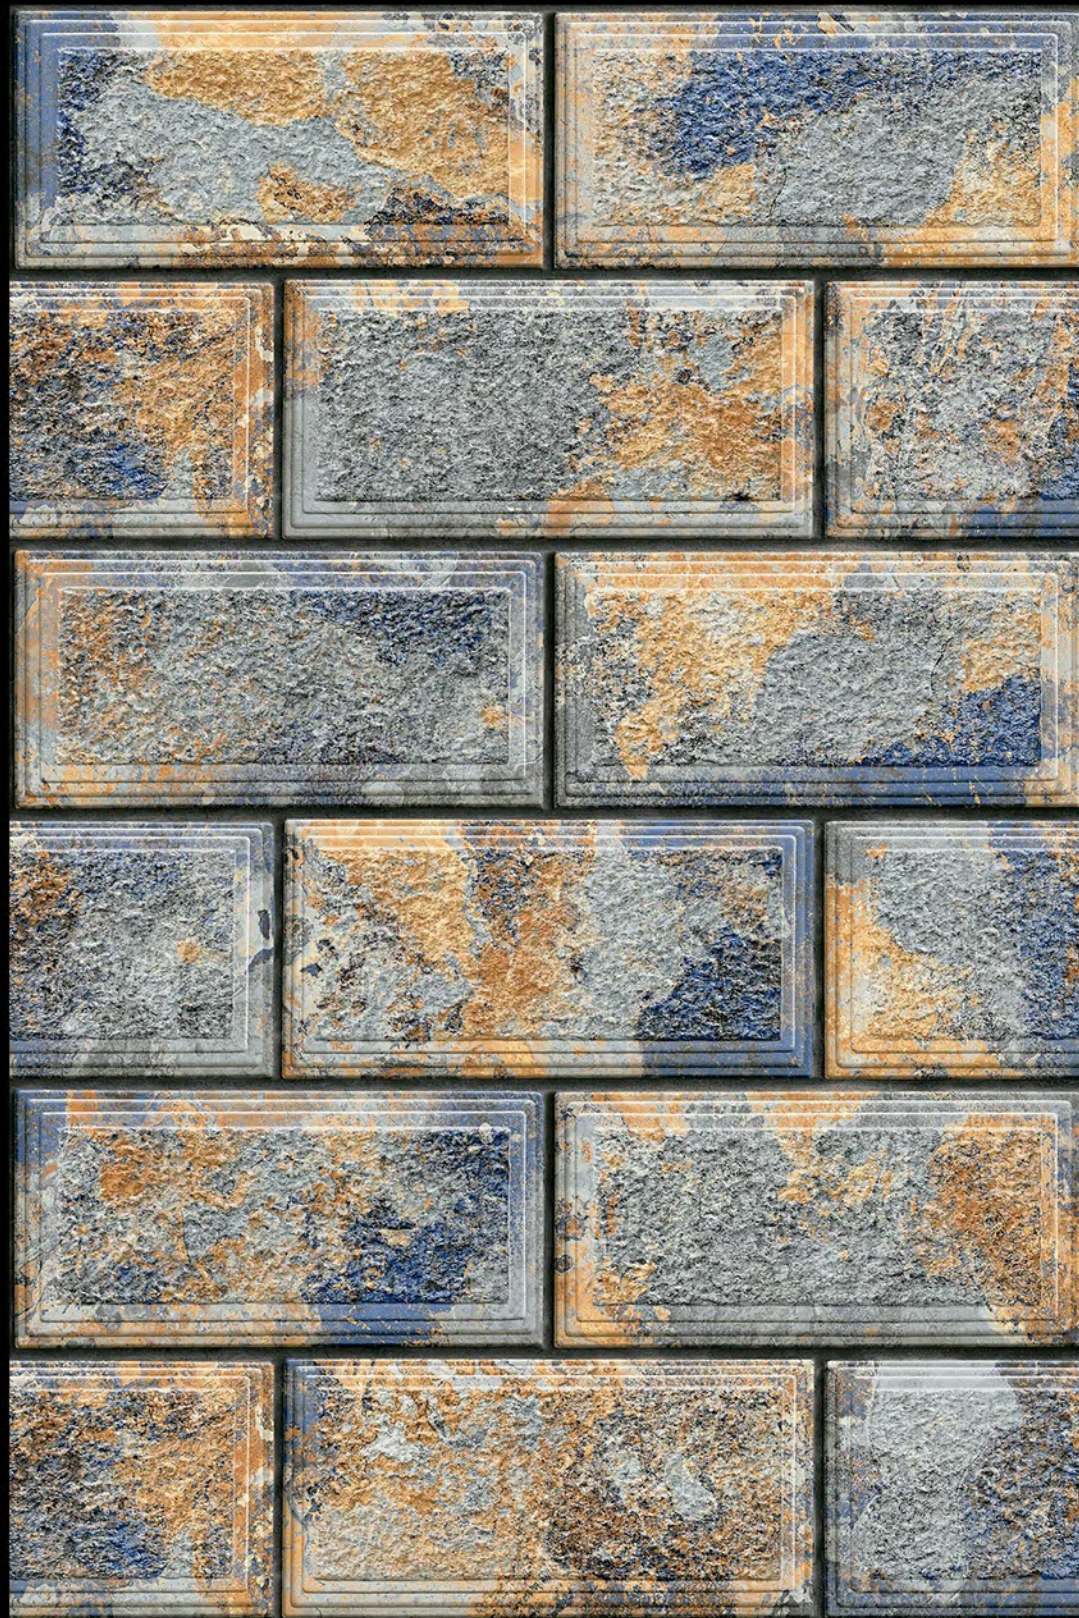

High Depth
Elevation

300x
600mm

VATICAN - 06

HIGH-DEEP
PUNCH

NATURAL
LOOK

DURABLE
BODY