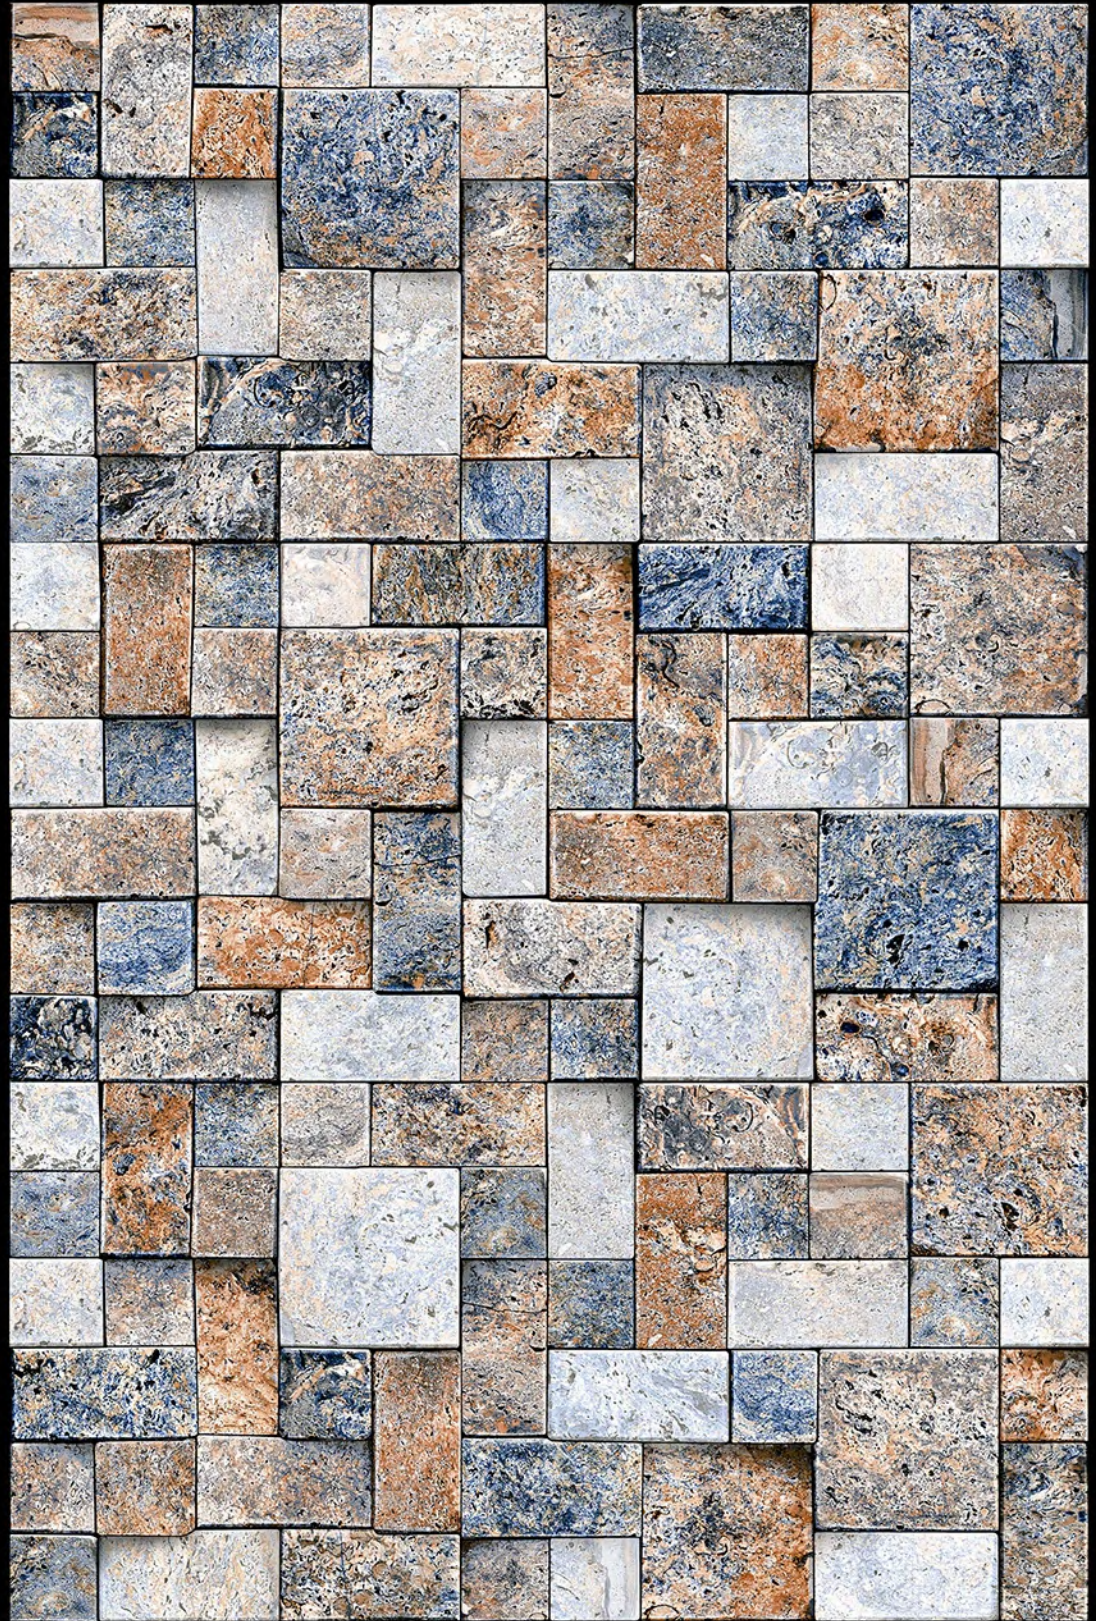

High Depth
Elevation

300x
600mm

MONACO - 05

HIGH-DEEP
PUNCH

NATURAL
LOOK

DURABLE
BODY