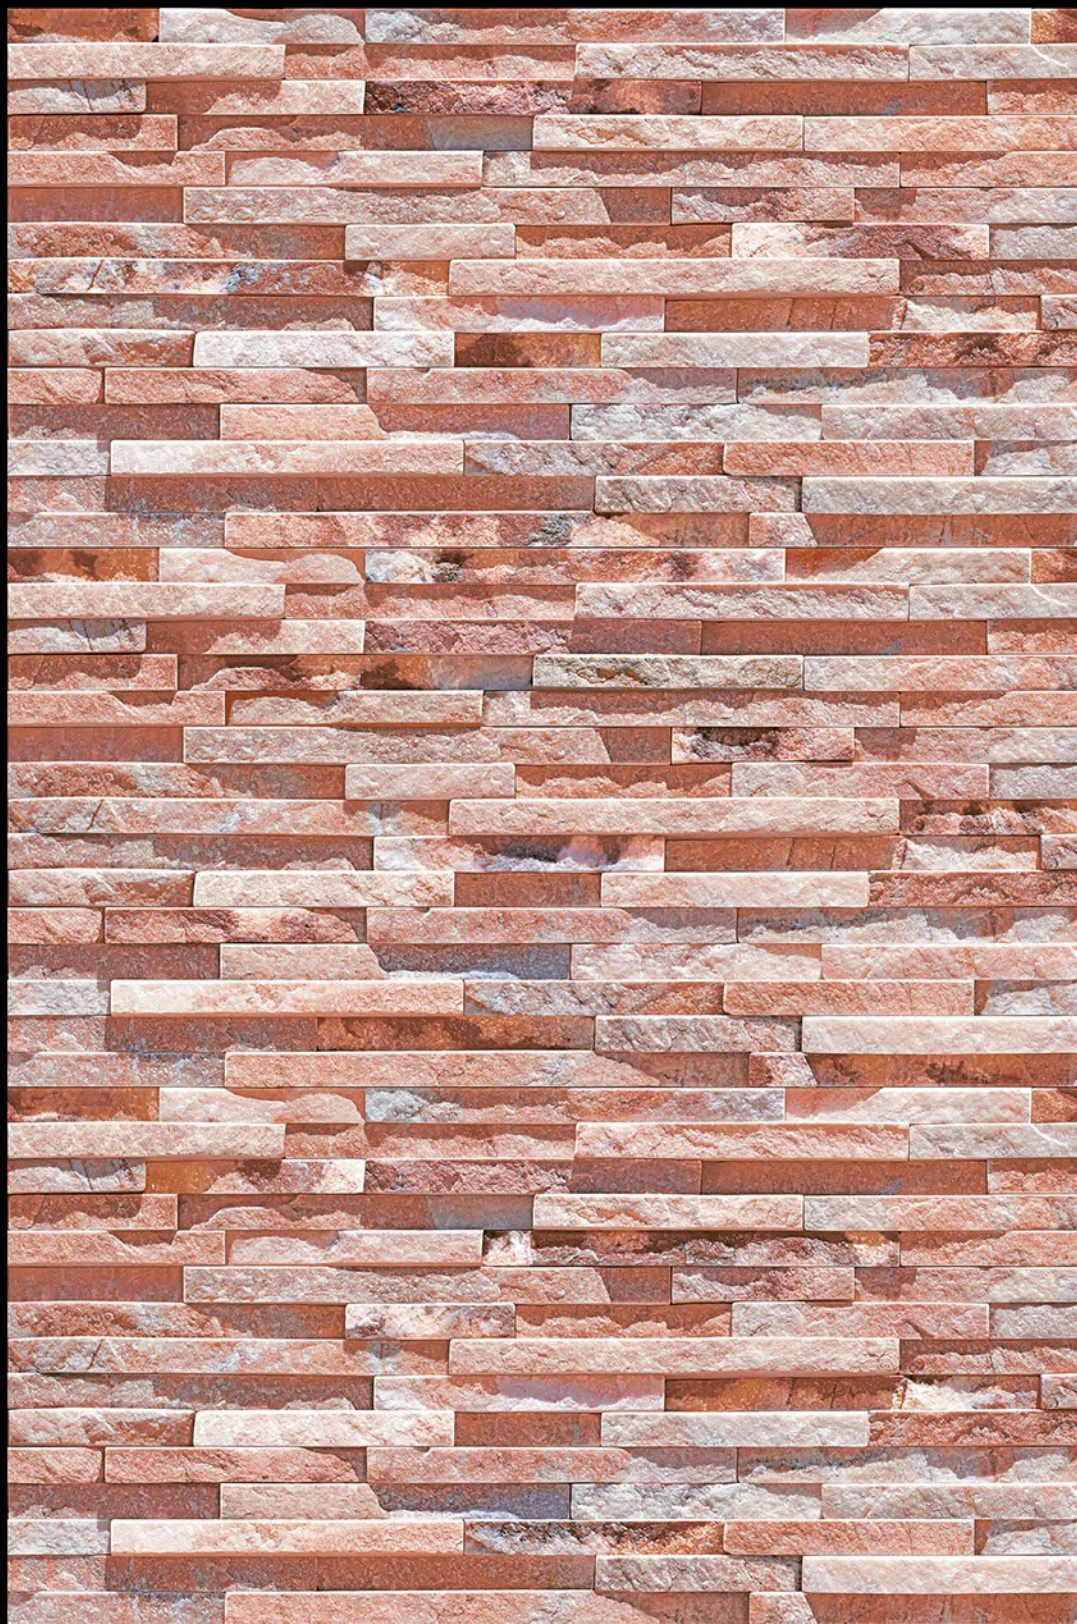

High Depth
Elevation

300x
600mm

VATICAN - 19

HIGH-DEEP
PUNCH

NATURAL
LOOK

DURABLE
BODY

High Depth
Elevation

300x
600mm