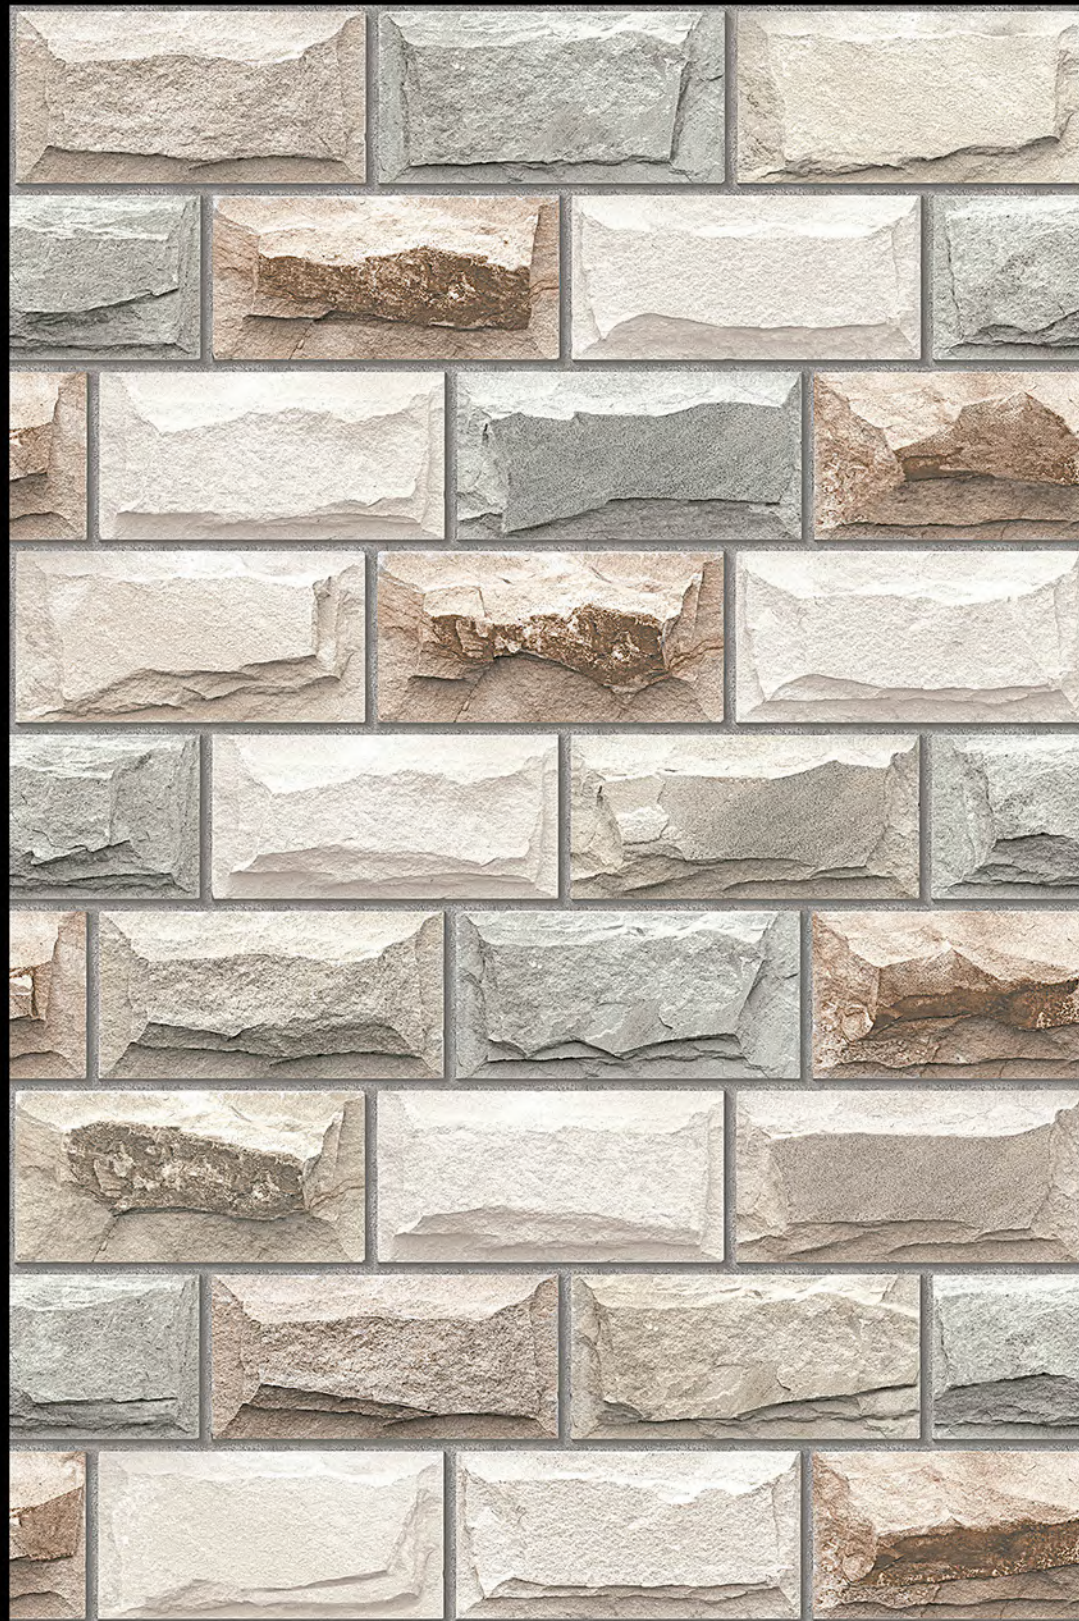

**SLOVAKIA - 01**

HIGH-DEEP  
PUNCH

NATURAL  
LOOK

DURABLE  
BODY

High Depth  
**Elevation**

300x  
600mm

**SLOVAKIA - 02**

HIGH-DEEP  
PUNCH