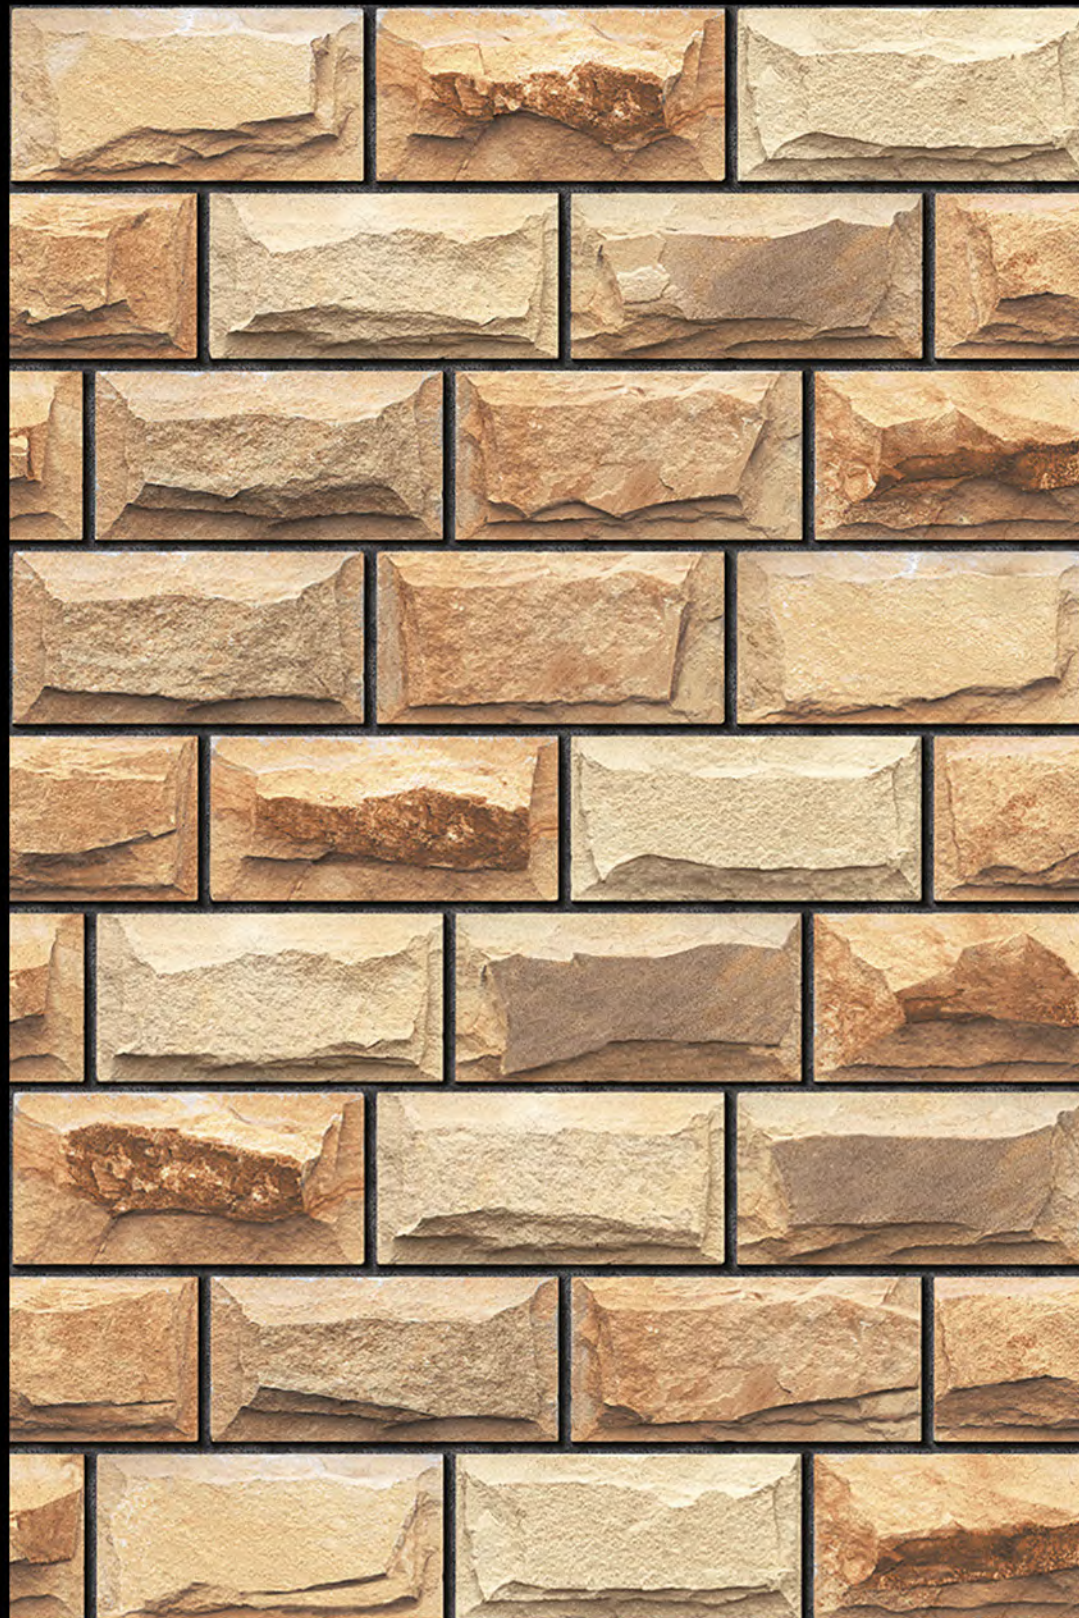

NATURAL  
LOOK

DURABLE  
BODY

High Depth  
**Elevation**

300x  
600mm

**SLOVAKIA - 07**

HIGH-DEEP  
PUNCH

NATURAL  
LOOK

DURABLE  
BODY