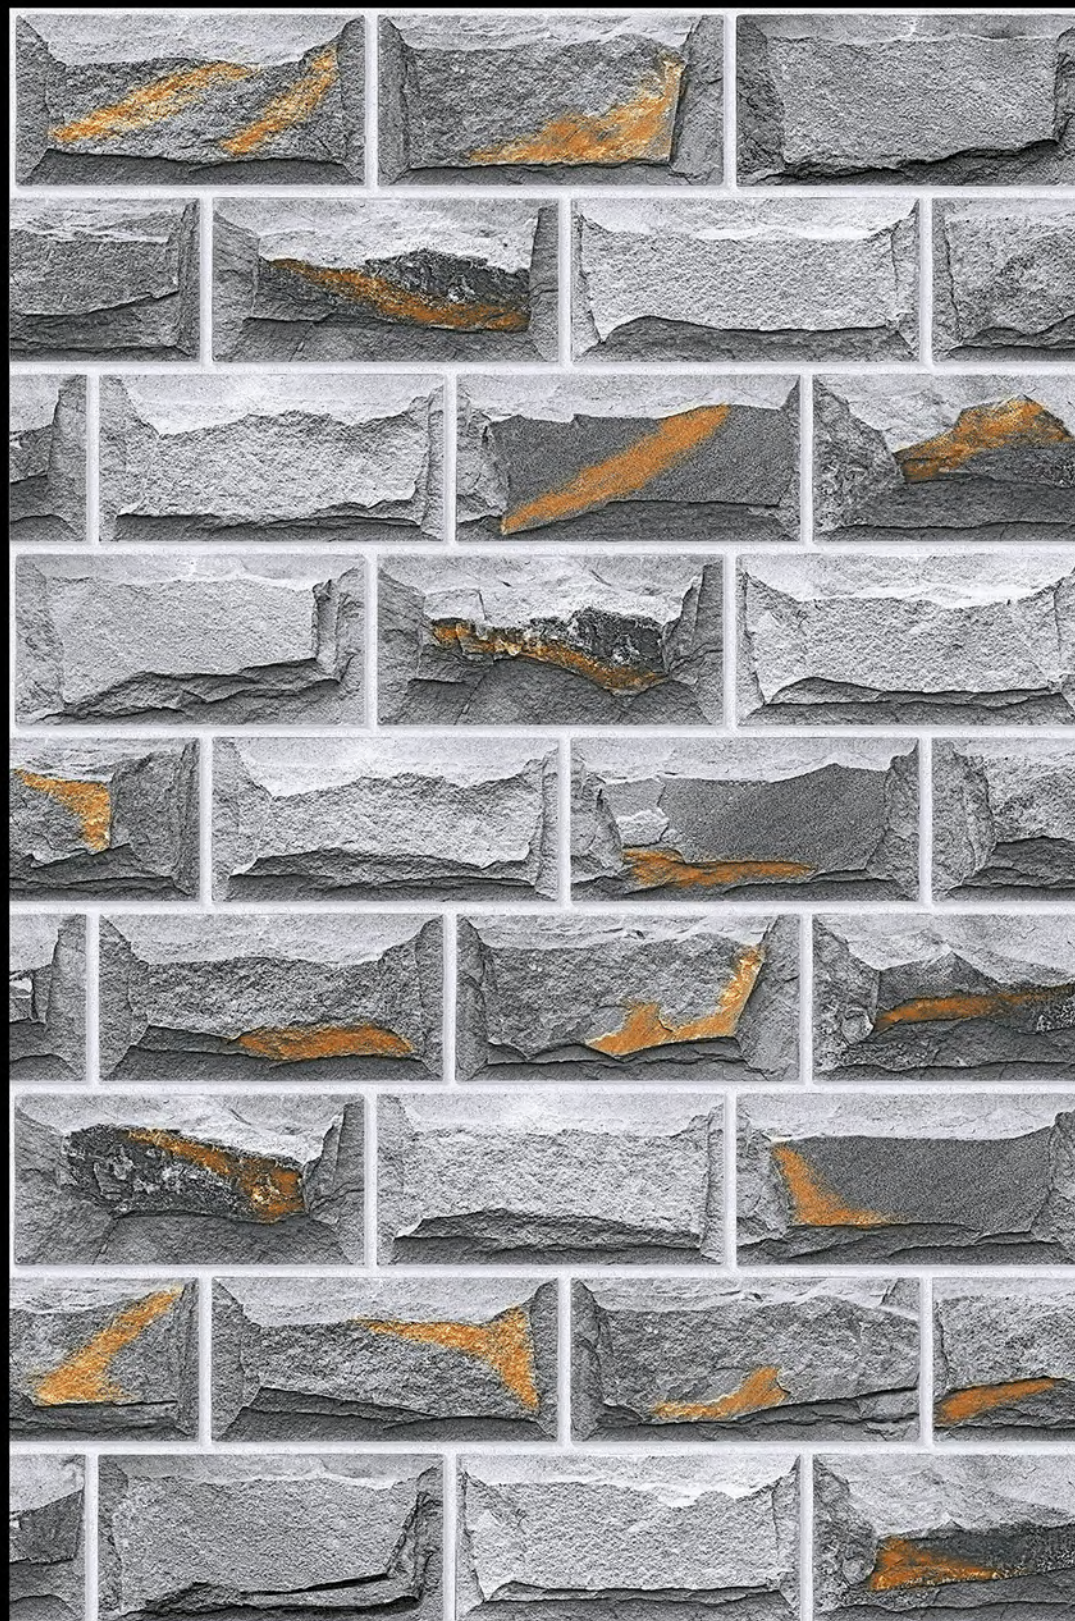

**SLOVAKIA - 01**

HIGH-DEEP  
PUNCH

NATURAL  
LOOK

DURABLE  
BODY

High Depth  
**Elevation**

300x  
600mm

**SLOVAKIA - 02**

HIGH-DEEP  
PUNCH