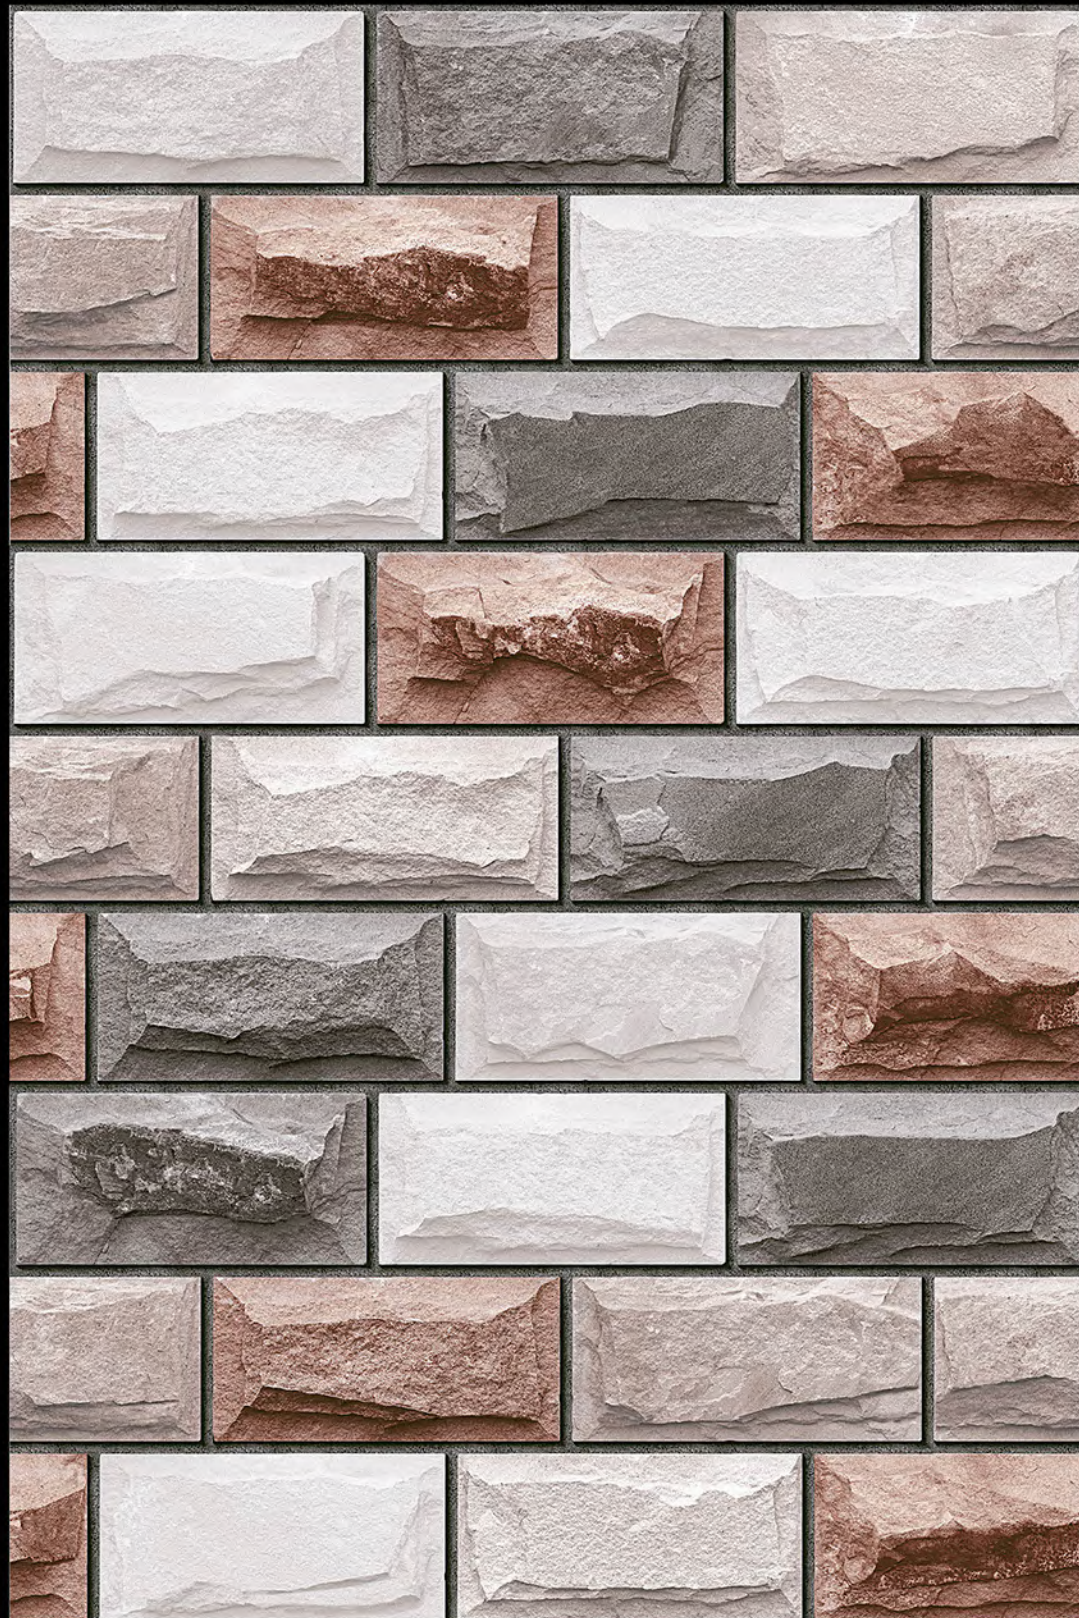

NATURAL  
LOOK

DURABLE  
BODY

High Depth  
**Elevation**

300x  
600mm

**SLOVAKIA - 03**

HIGH-DEEP  
PUNCH

NATURAL  
LOOK

DURABLE  
BODY