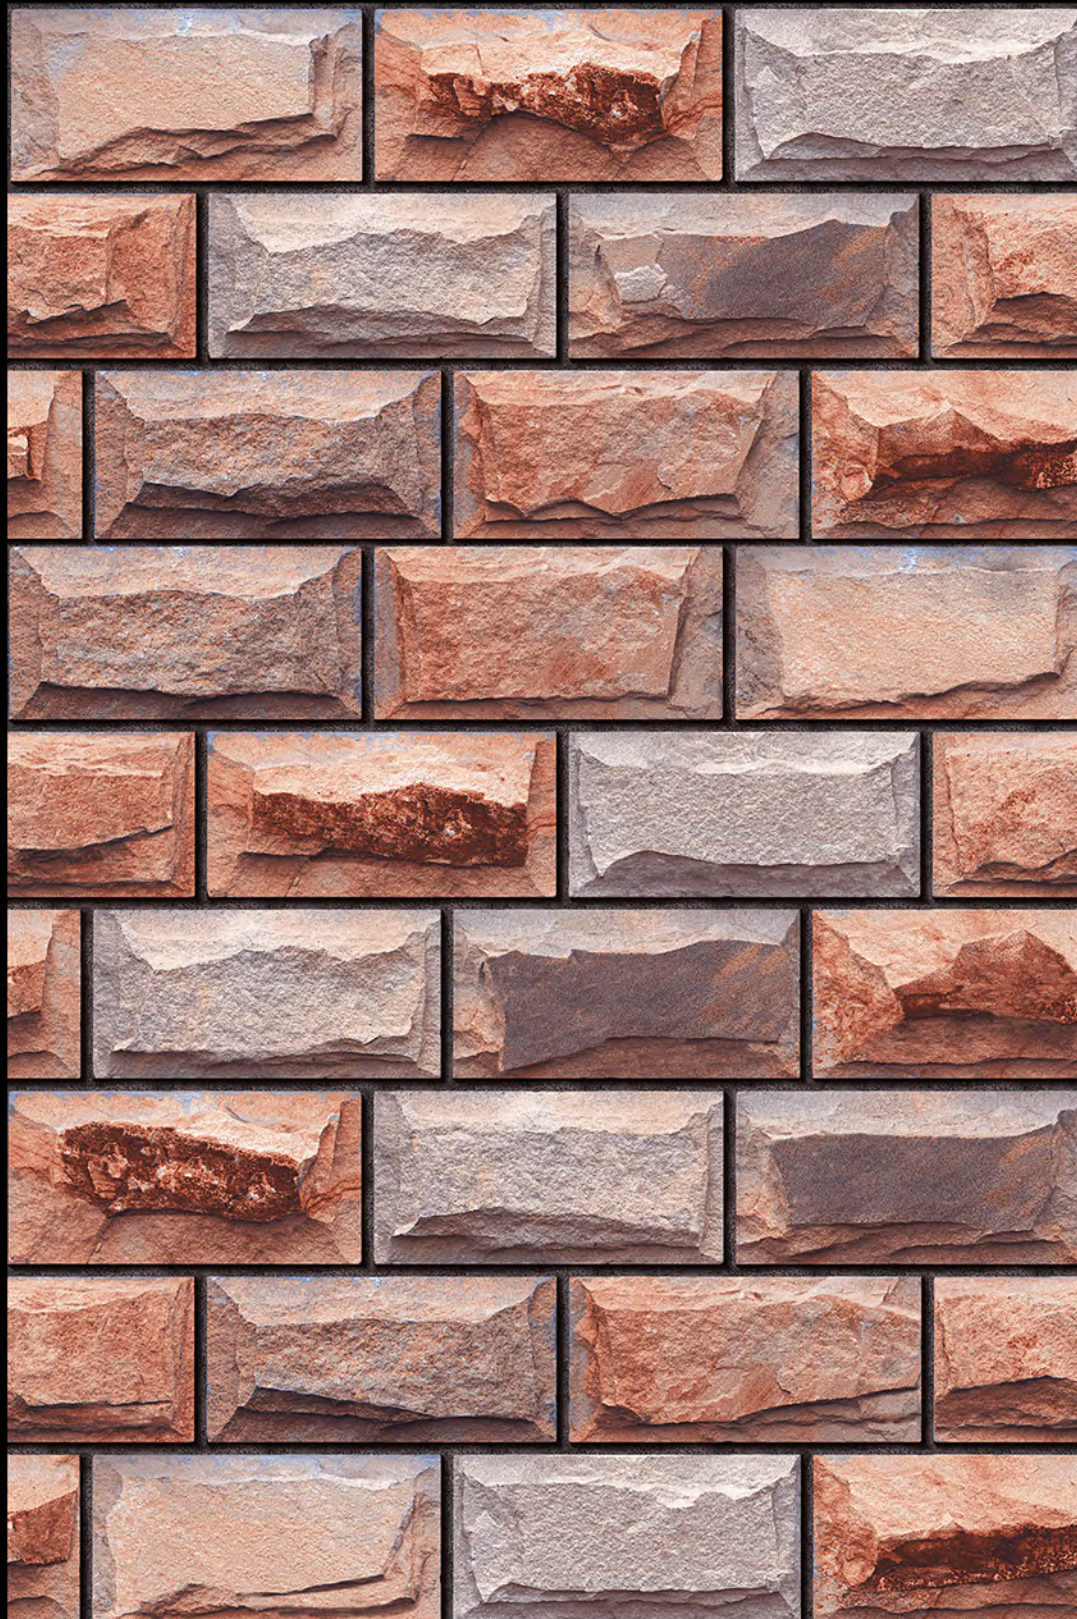

High Depth
Elevation

300x
600mm

SLOVAKIA - 04

HIGH-DEEP
PUNCH

NATURAL
LOOK

DURABLE
BODY