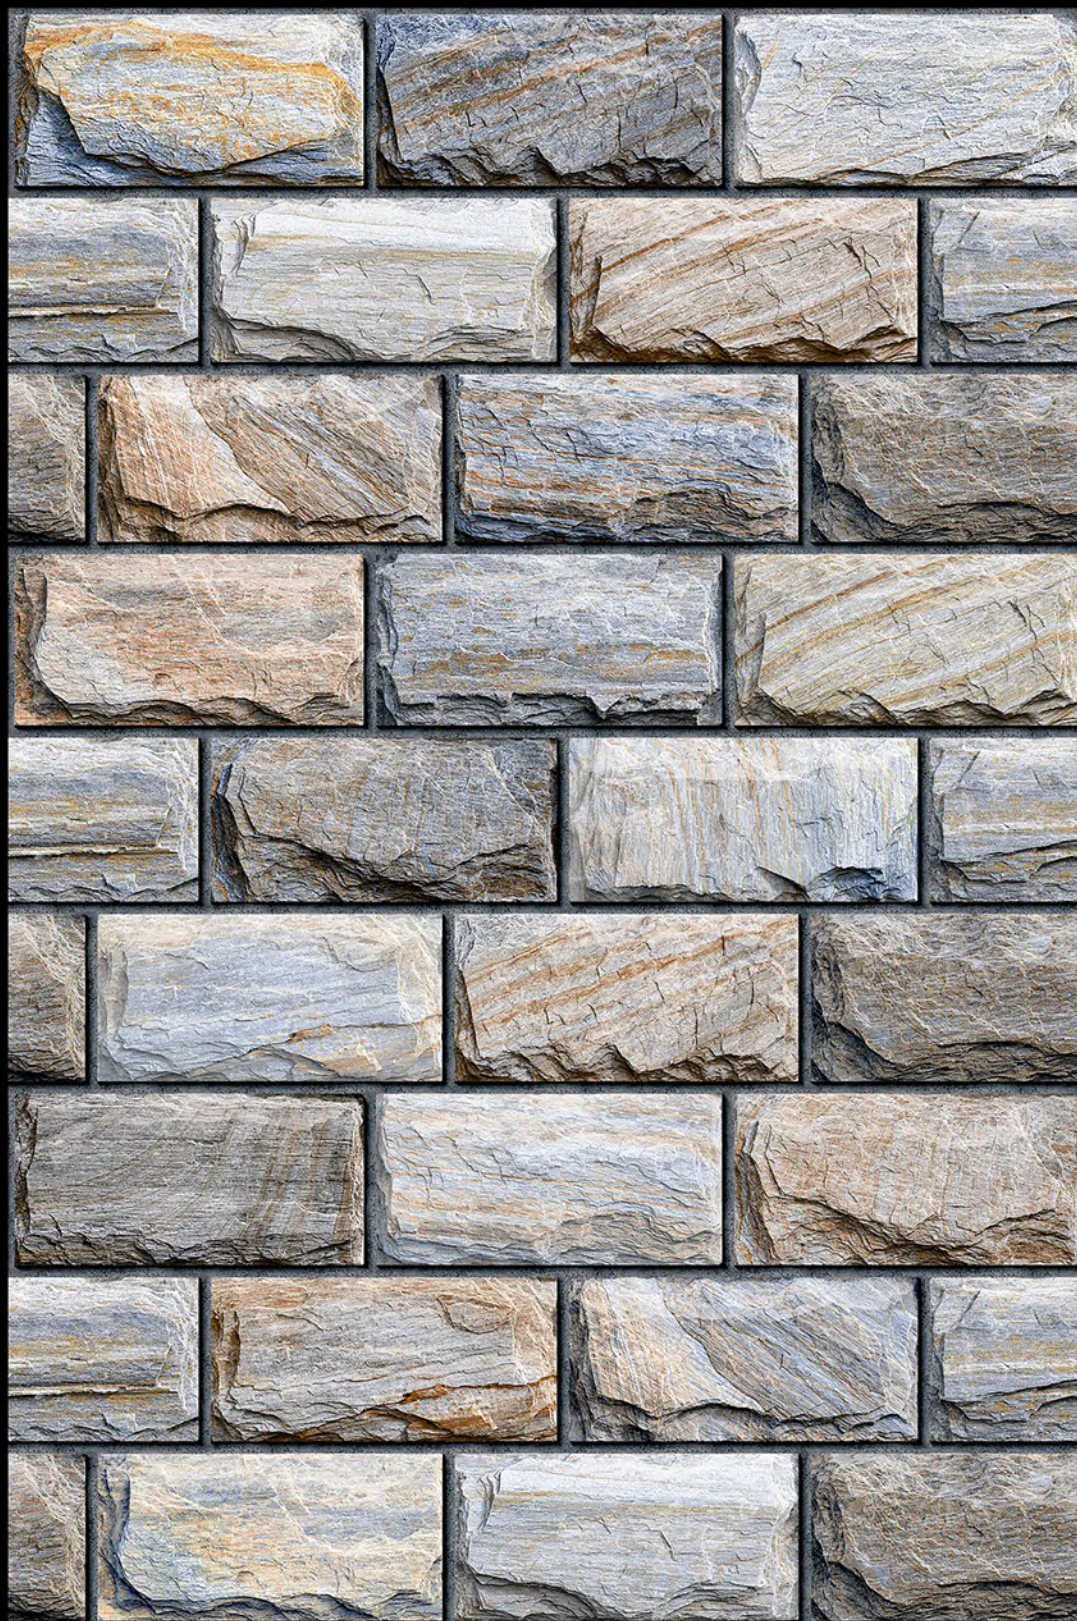

High Depth  
**Elevation**

300x  
600mm

**SLOVAKIA - 08**

HIGH-DEEP  
PUNCH

NATURAL  
LOOK

DURABLE  
BODY

High Depth  
**Elevation**

300x  
600mm