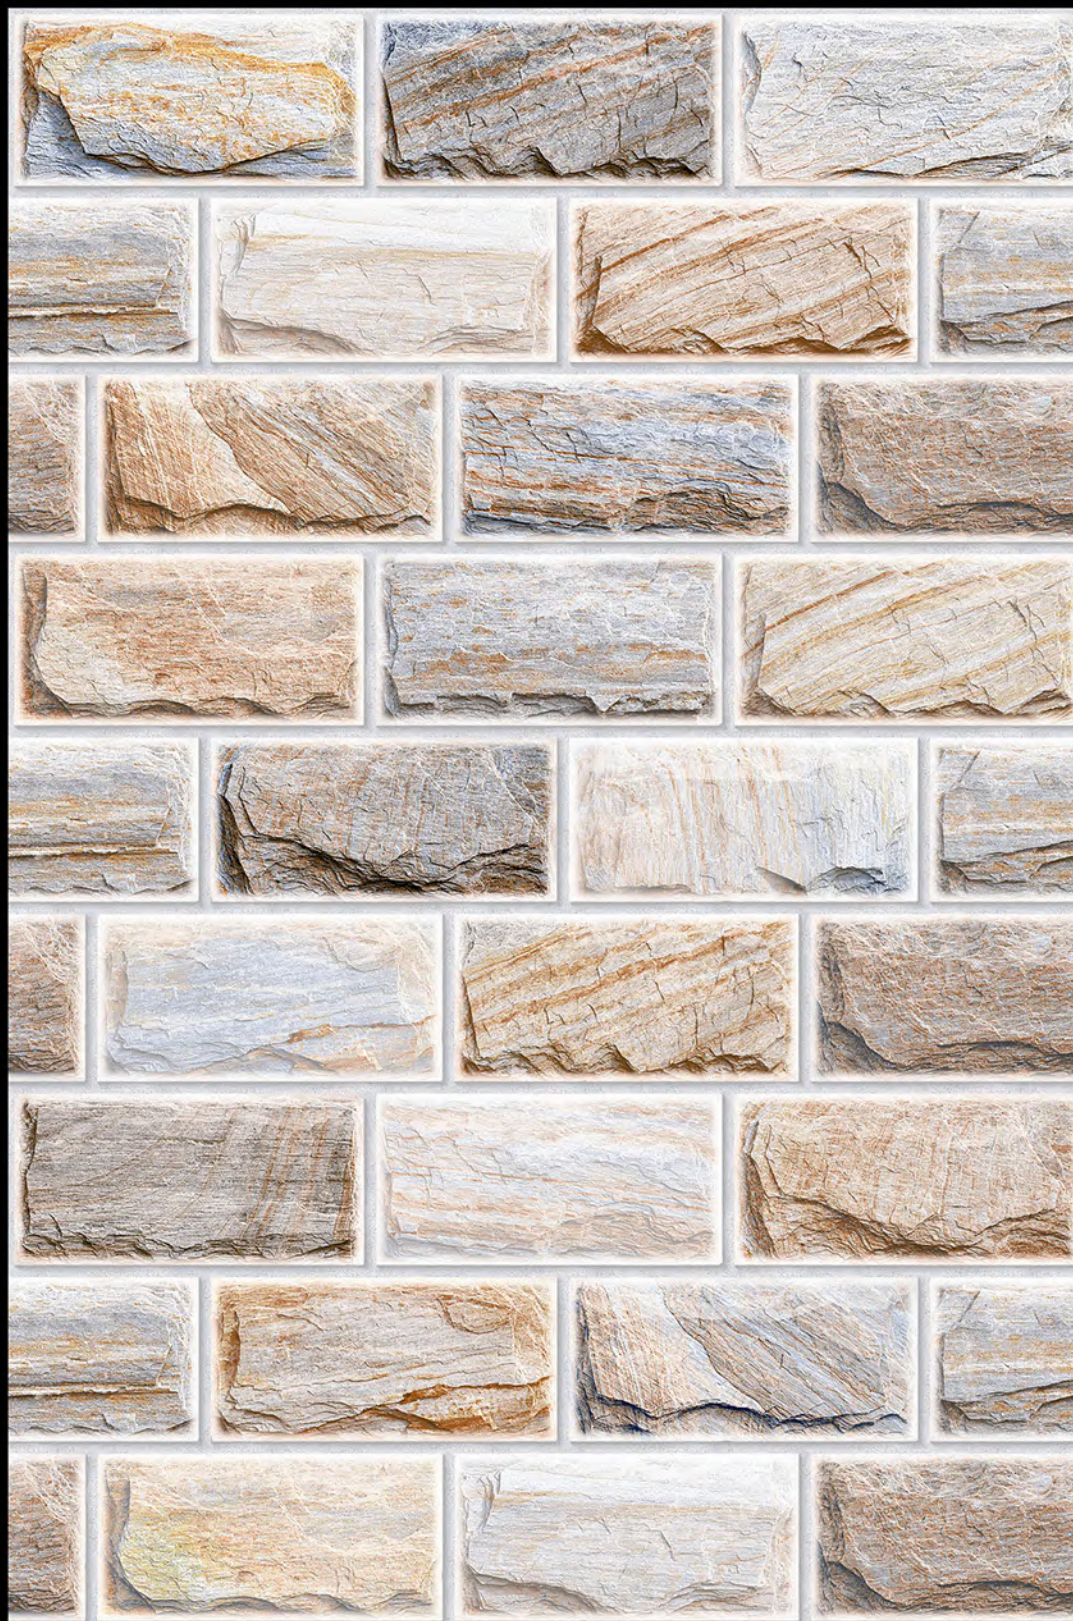

**SLOVAKIA - 09**

HIGH-DEEP  
PUNCH

NATURAL  
LOOK

DURABLE  
BODY

High Depth  
**Elevation**

300x  
600mm

**SLOVAKIA - 10**

HIGH-DEEP  
PUNCH