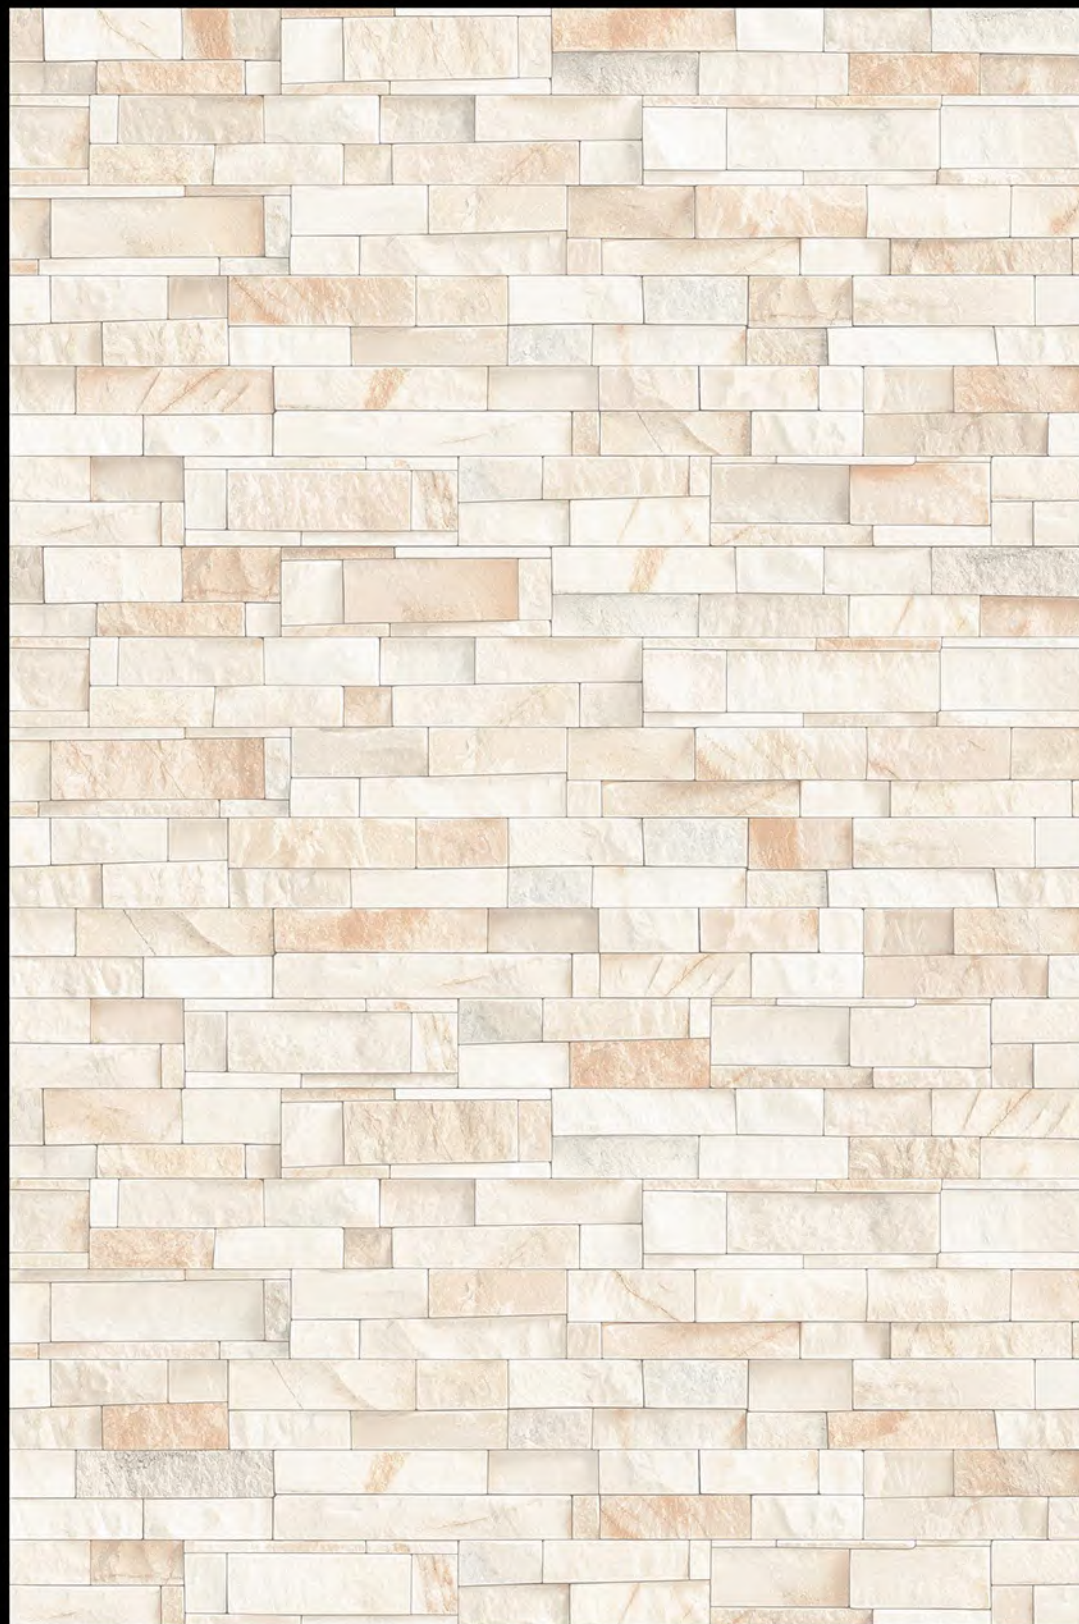

High Depth
Elevation

300x
600mm

LATVIA - 05

HIGH-DEEP
PUNCH

NATURAL
LOOK

DURABLE
BODY