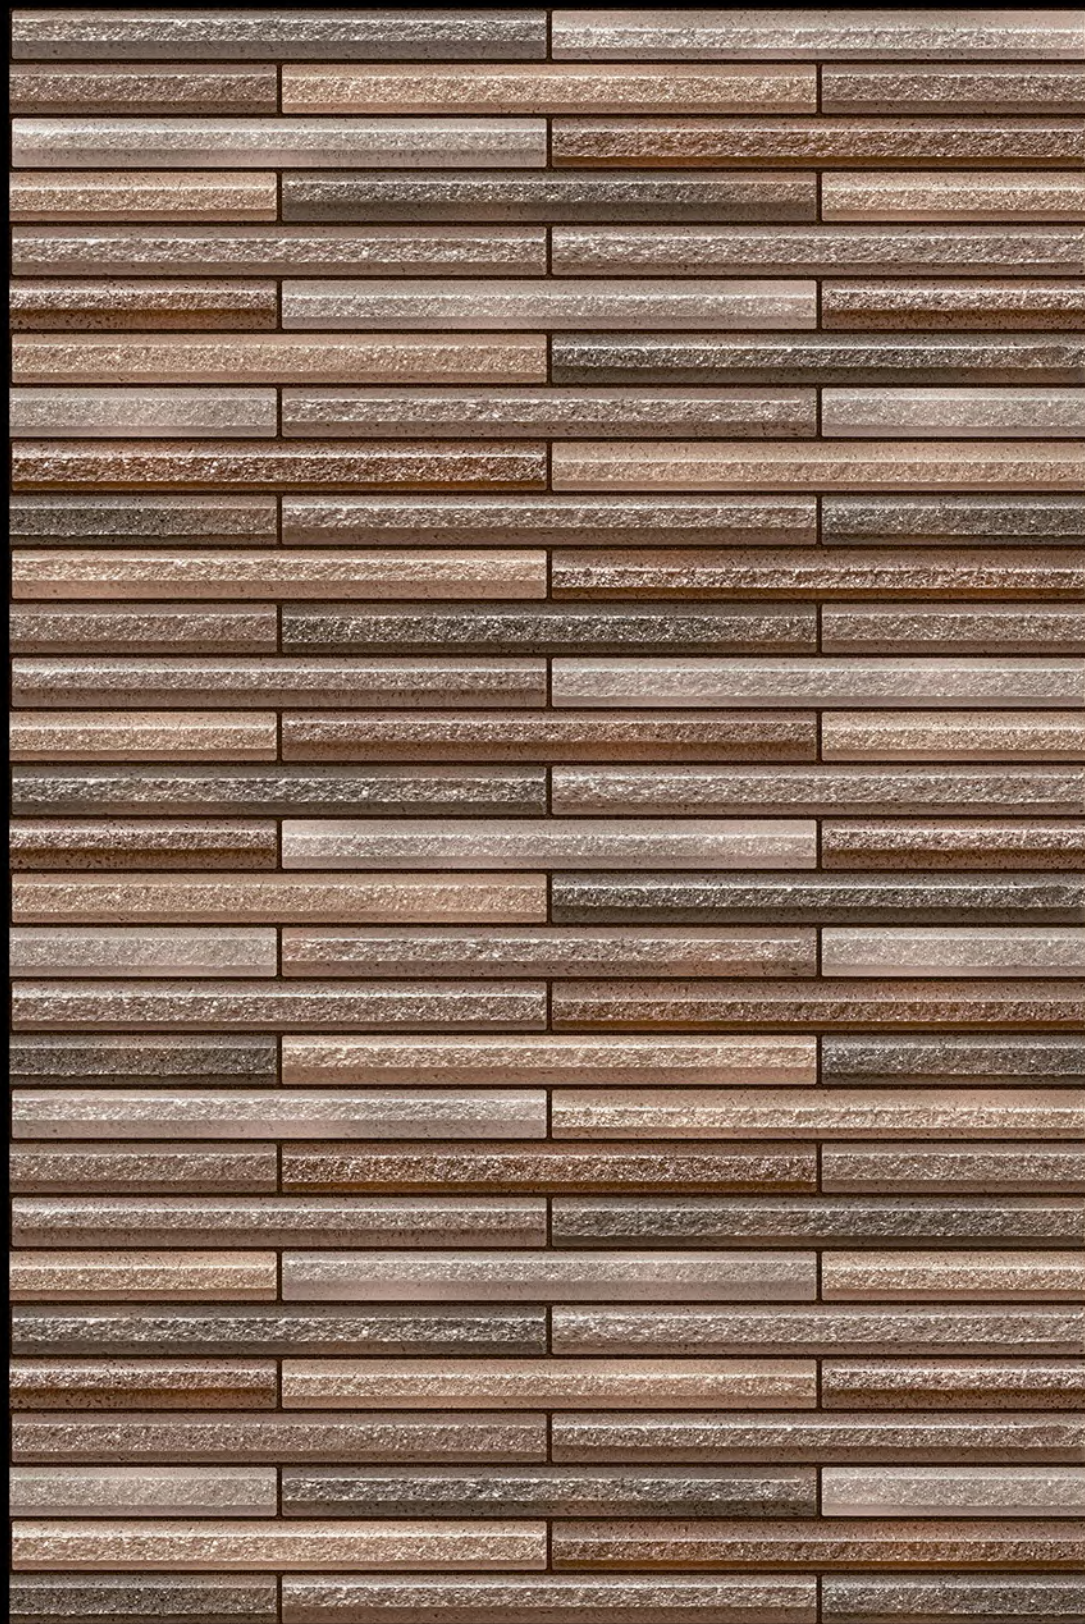

BELARUS - 07

HIGH-DEEP
PUNCH

NATURAL
LOOK

DURABLE
BODY

High Depth
Elevation

300x
600mm

BELARUS - 08

HIGH-DEEP
PUNCH