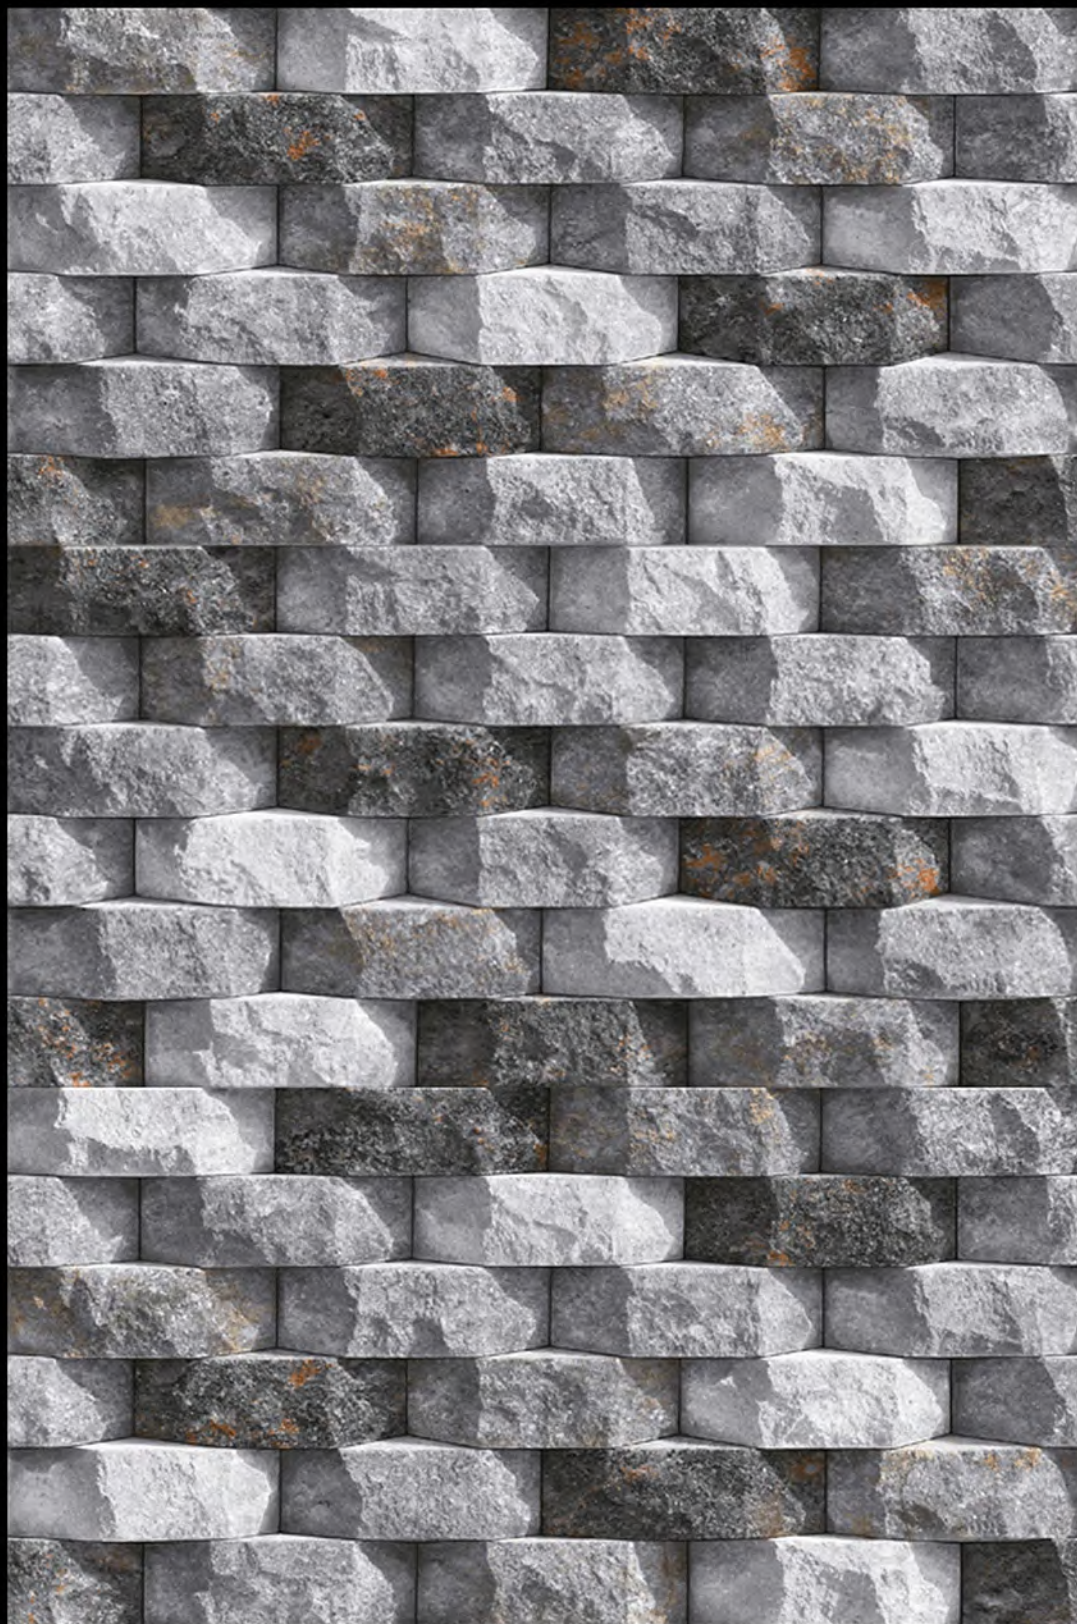

High Depth
Elevation

300x
600mm

ESTONIA - 06

HIGH-DEEP
PUNCH

NATURAL
LOOK

DURABLE
BODY