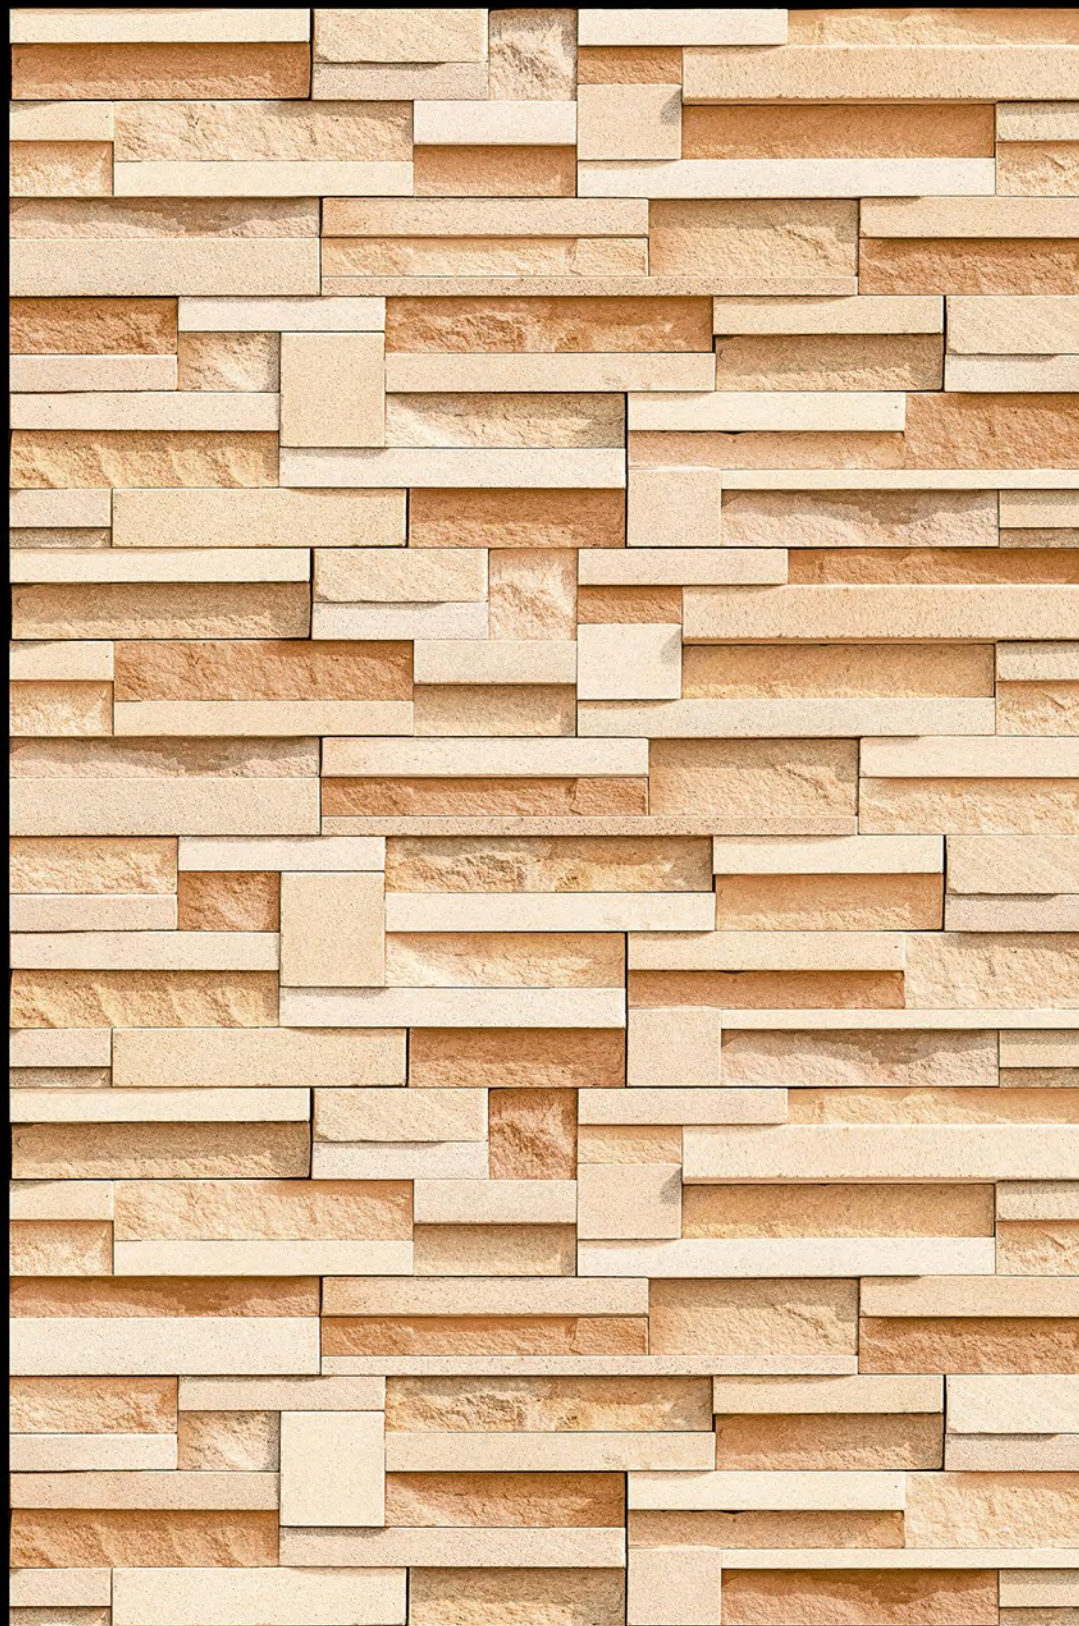

High Depth
Elevation

300x
600mm

CROATIA - 01

HIGH-DEEP
PUNCH

NATURAL
LOOK

DURABLE
BODY