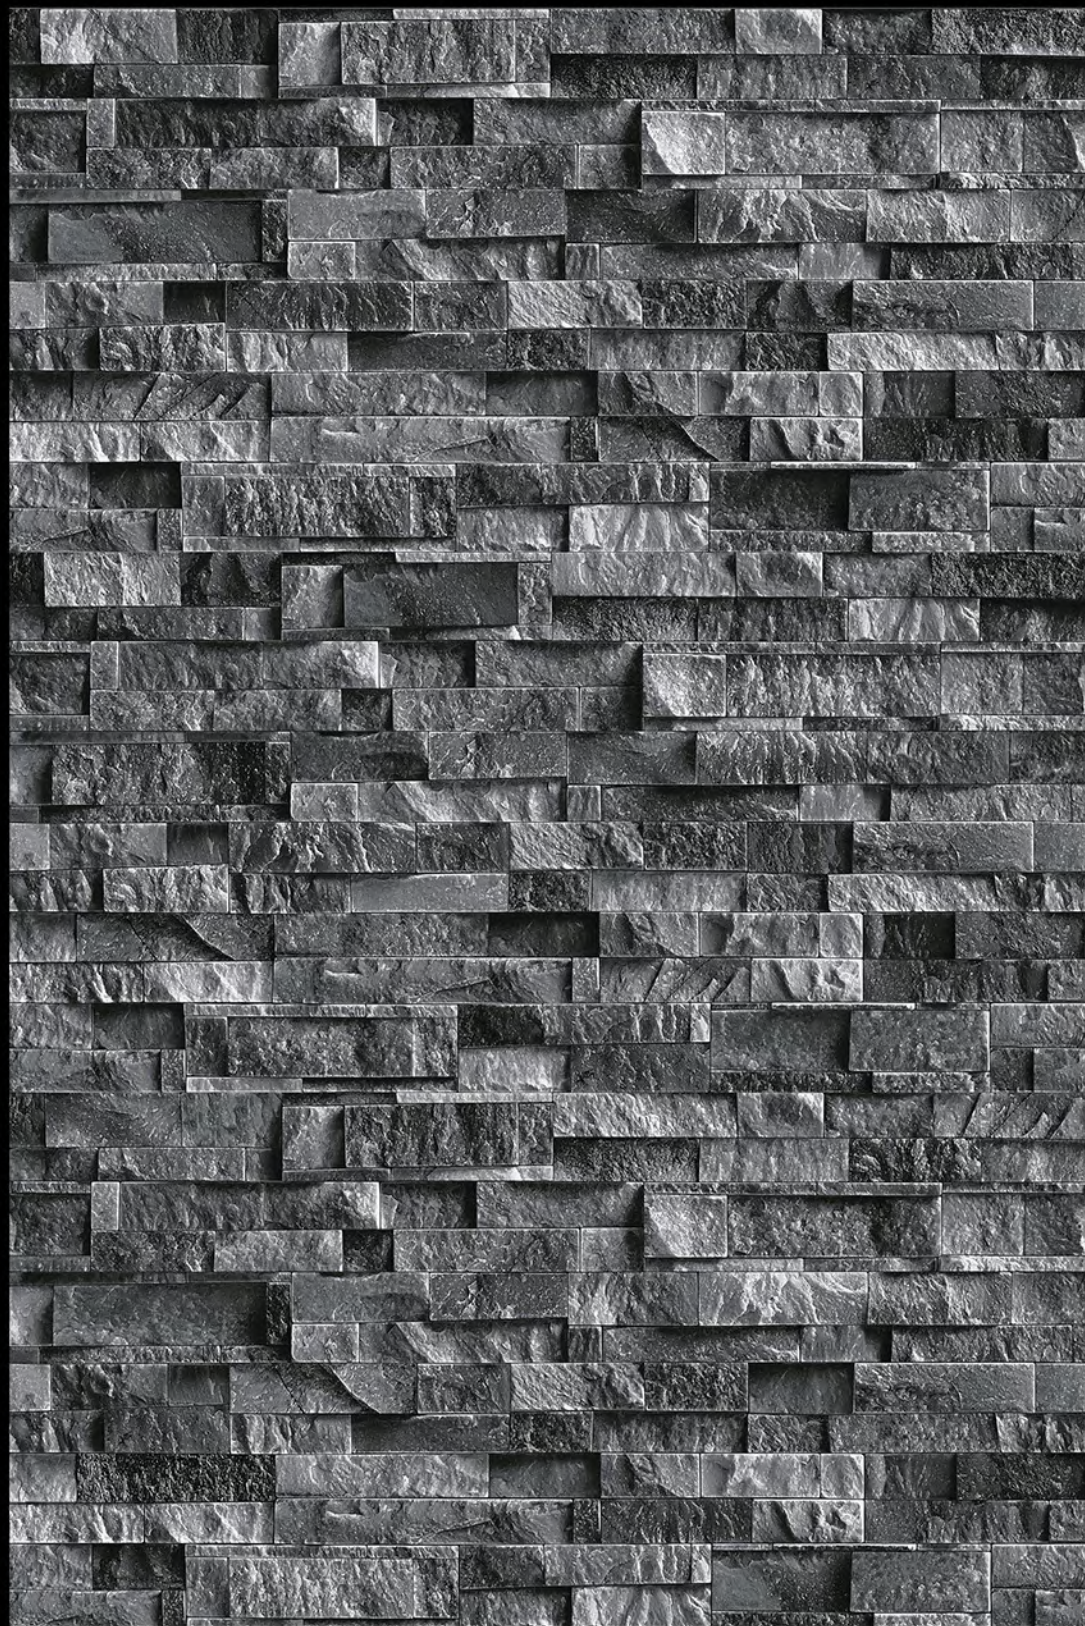

High Depth
Elevation

300x
600mm

LATVIA - 09

HIGH-DEEP
PUNCH

NATURAL
LOOK

DURABLE
BODY