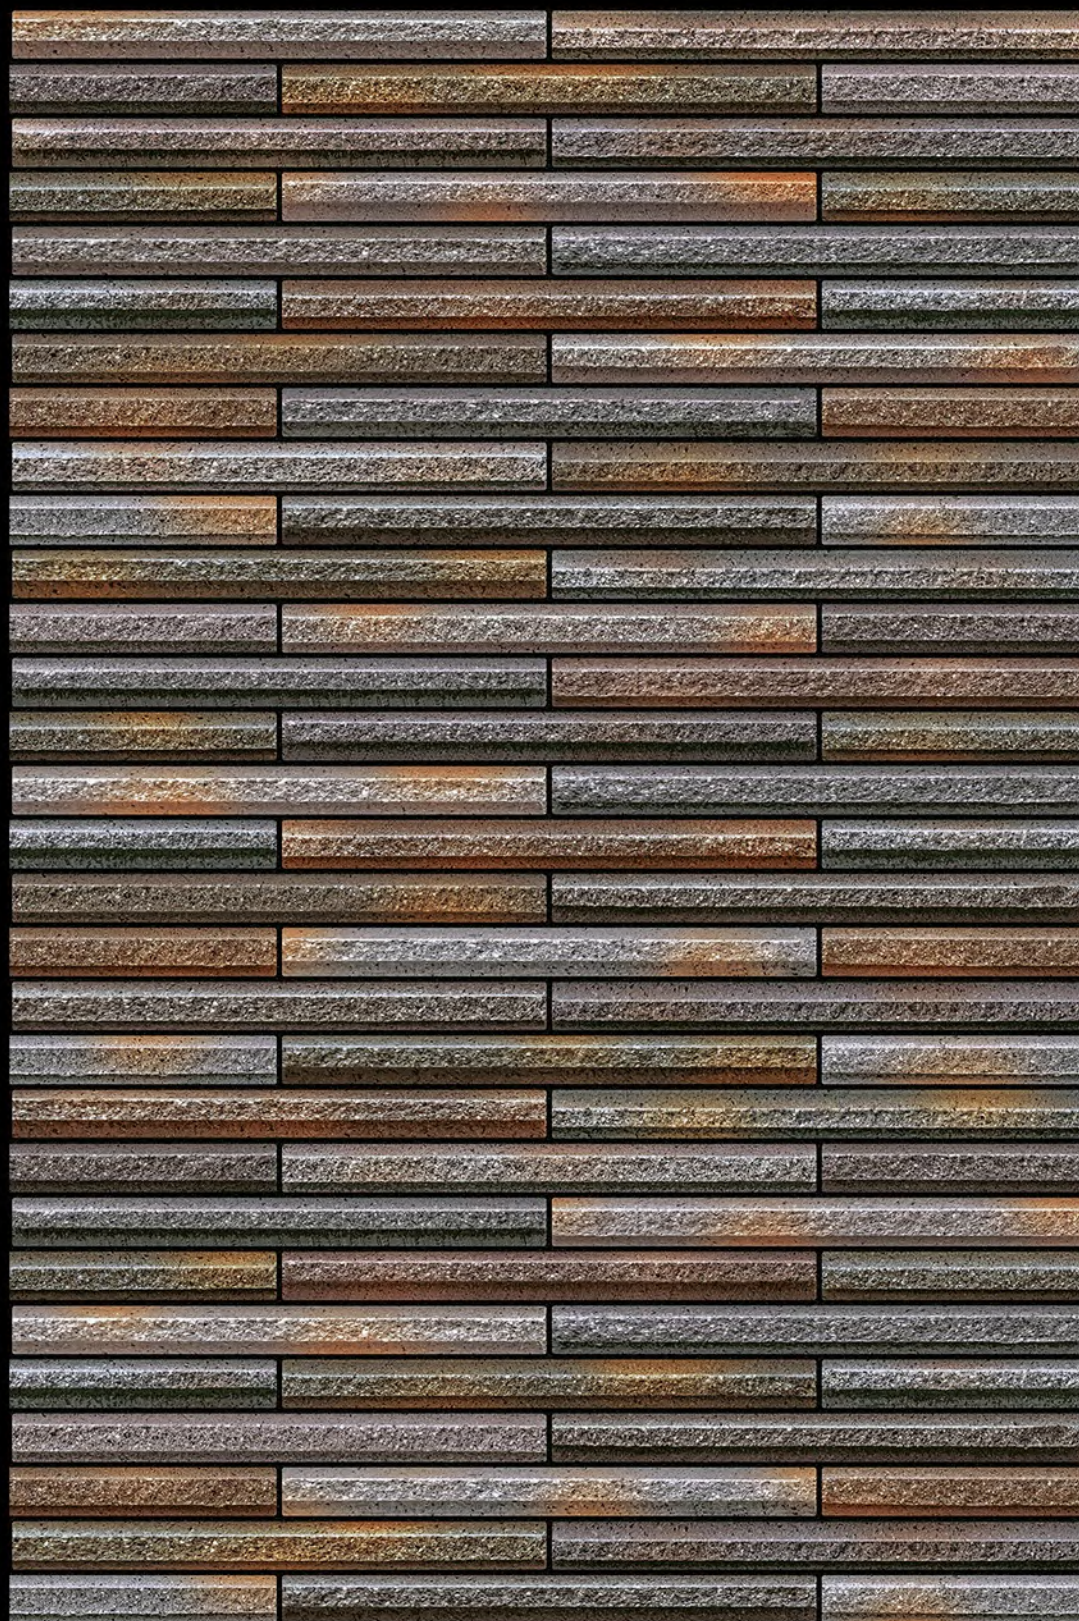

High Depth
Elevation

300x
600mm

BELARUS - 02

HIGH-DEEP
PUNCH

NATURAL
LOOK

DURABLE
BODY