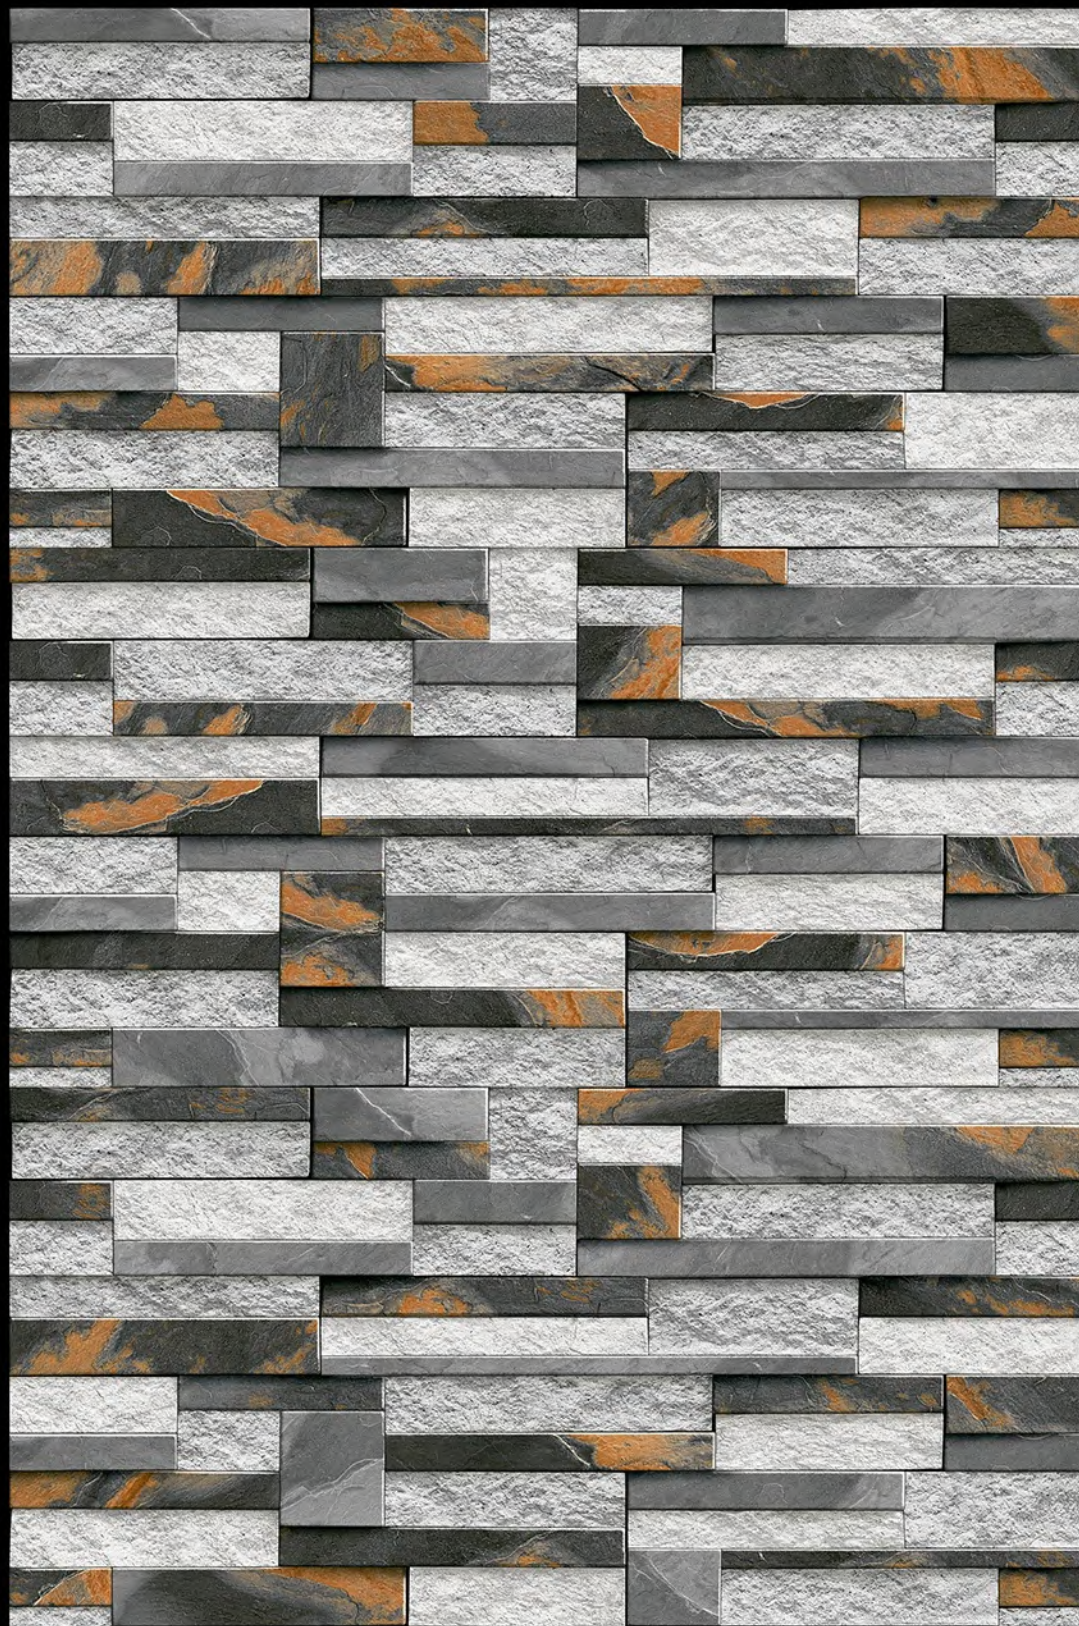

High Depth
Elevation

300x
600mm

CROATIA - 09

HIGH-DEEP
PUNCH

NATURAL
LOOK

DURABLE
BODY