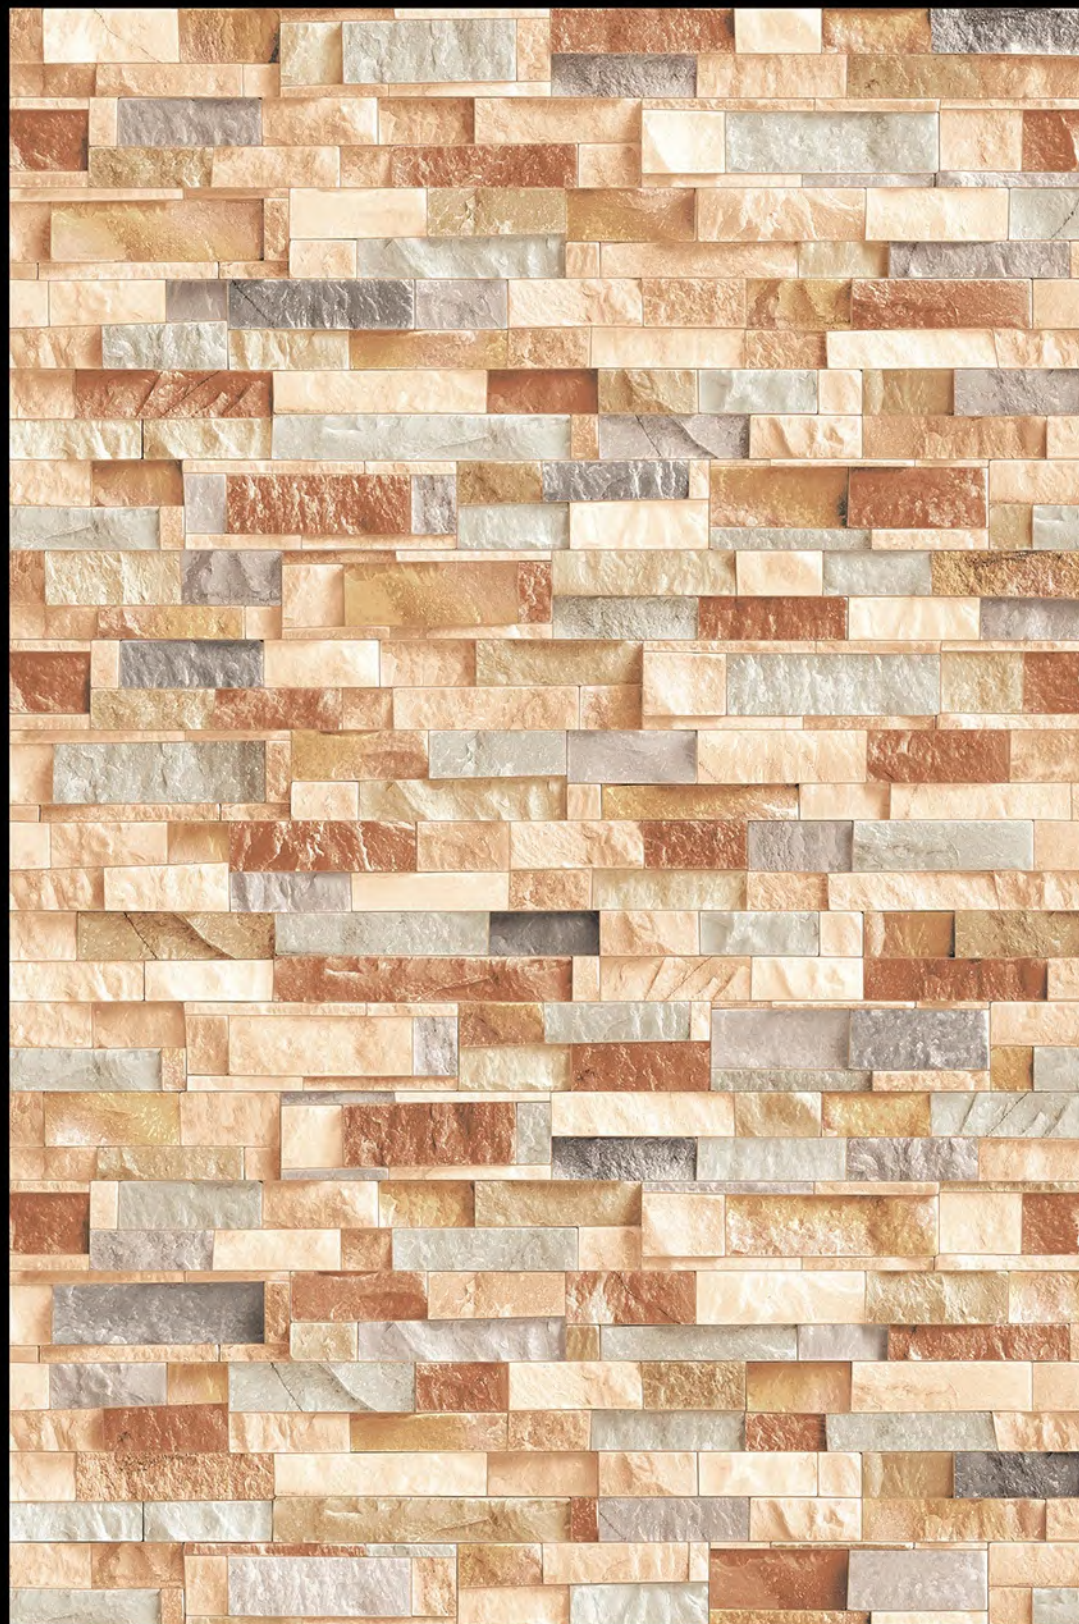

High Depth
Elevation

300x
600mm

LATVIA - 01

HIGH-DEEP
PUNCH

NATURAL
LOOK

DURABLE
BODY

High Depth
Elevation

300x
600mm