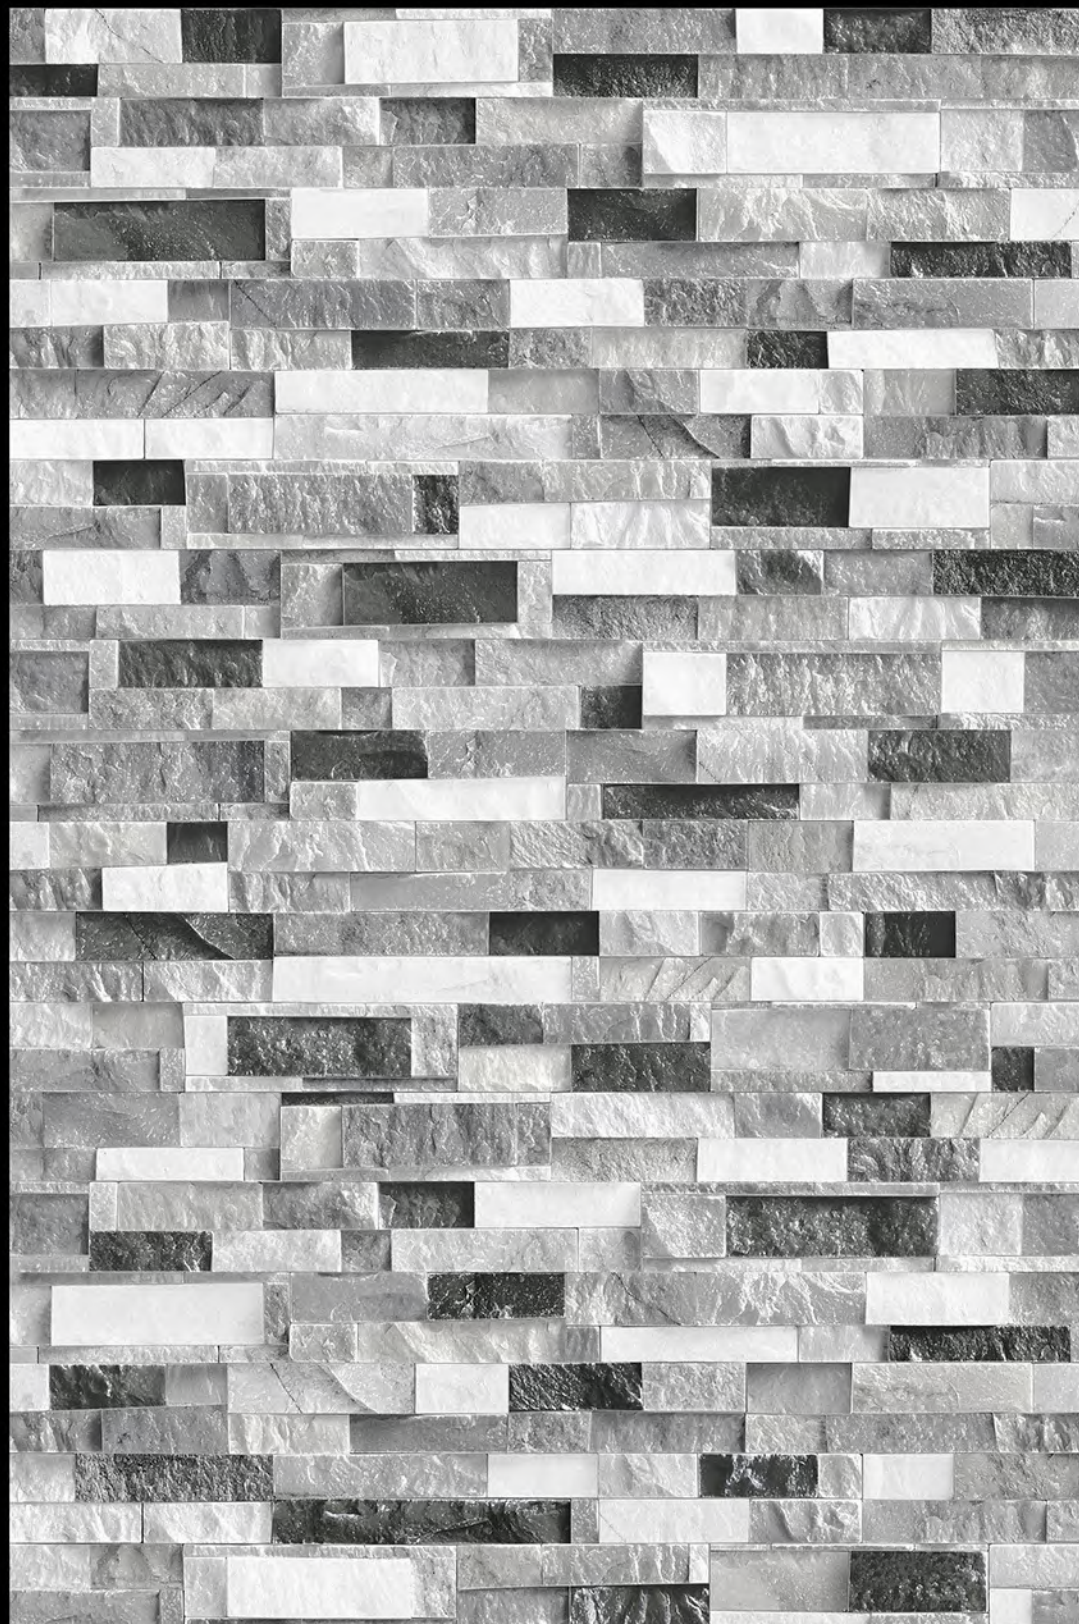

LATVIA - 06

HIGH-DEEP
PUNCH

NATURAL
LOOK

DURABLE
BODY

High Depth
Elevation

300x
600mm

LATVIA - 07

HIGH-DEEP
PUNCH