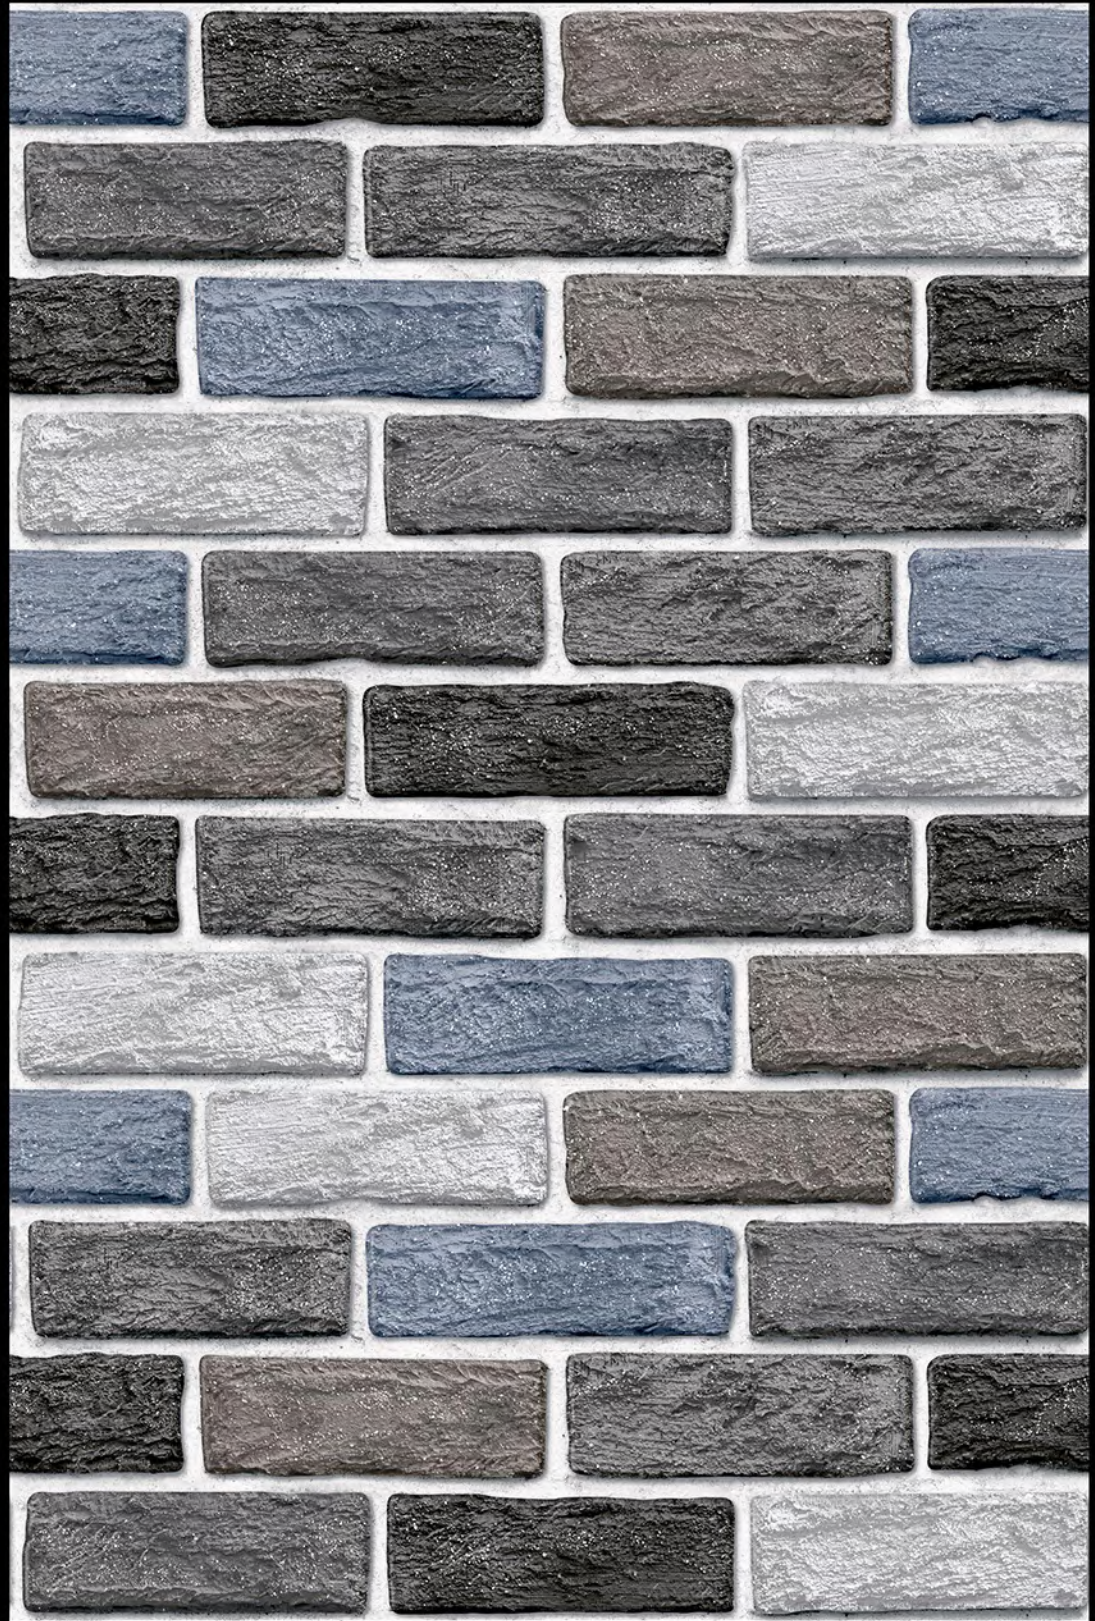

AUSTRIA - 01

HIGH-DEEP
PUNCH

NATURAL
LOOK

DURABLE
BODY

High Depth
Elevation

300x
600mm

AUSTRIA - 02

HIGH-DEEP
PUNCH