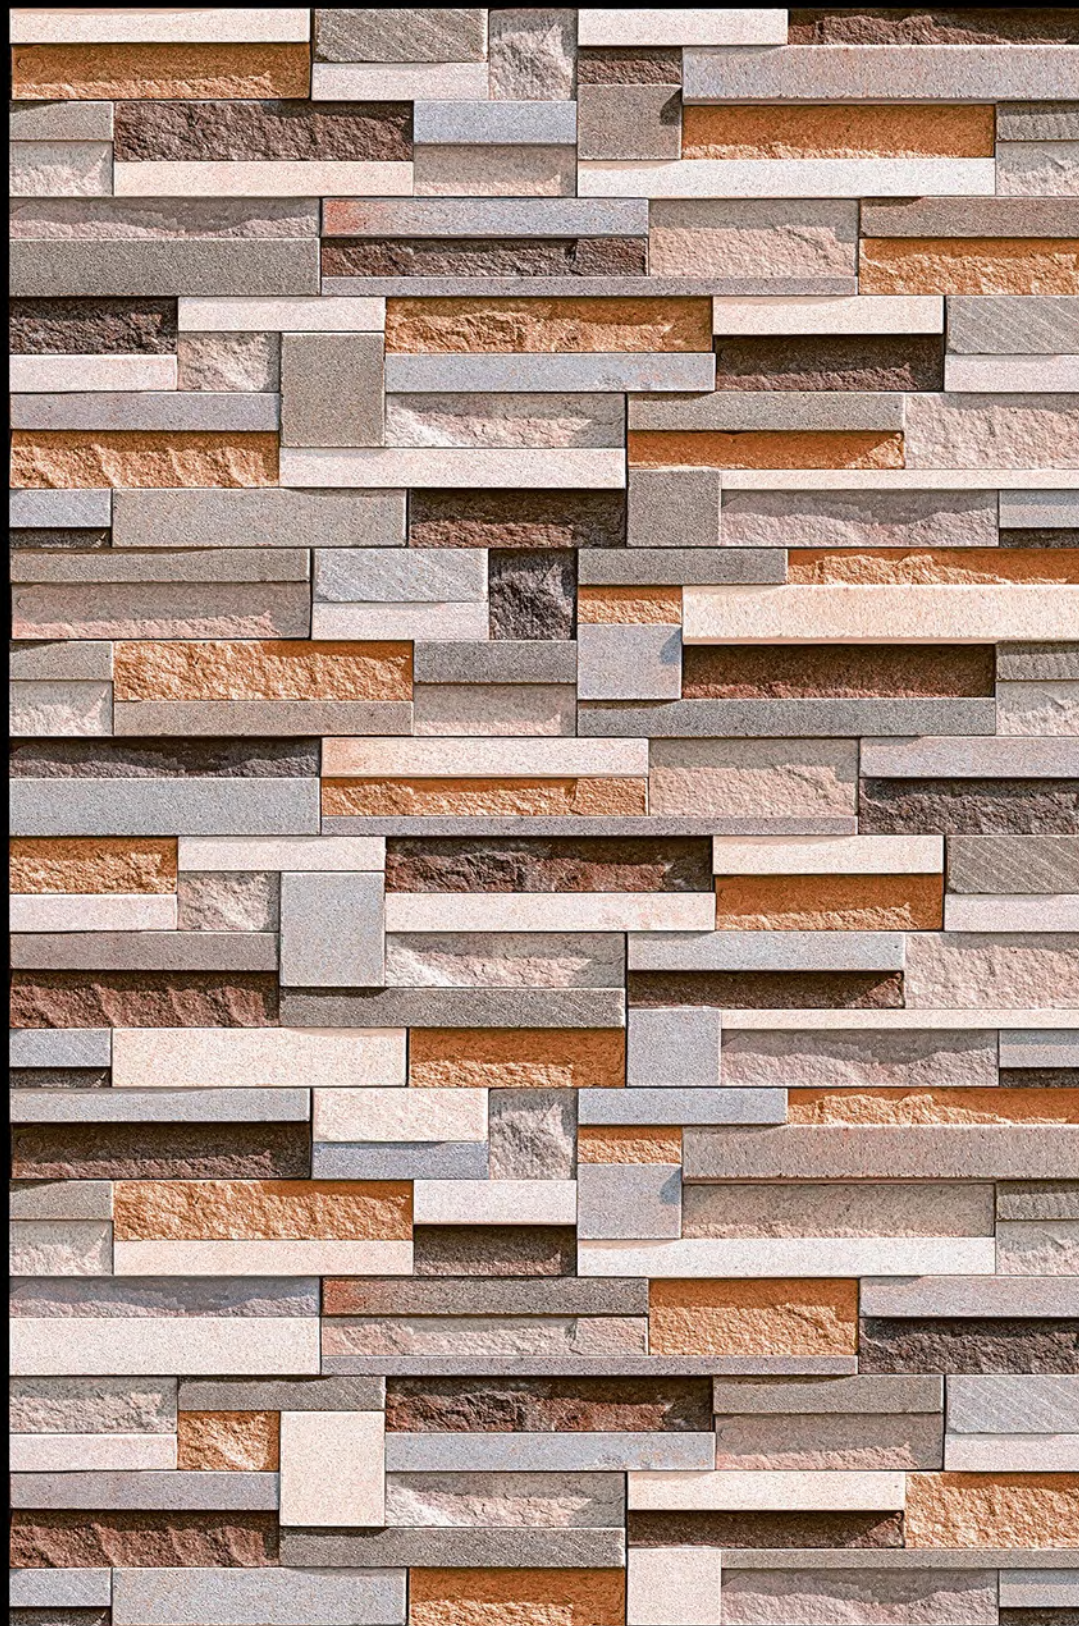

High Depth
Elevation

300x
600mm

CROATIA - 05

HIGH-DEEP
PUNCH

NATURAL
LOOK

DURABLE
BODY