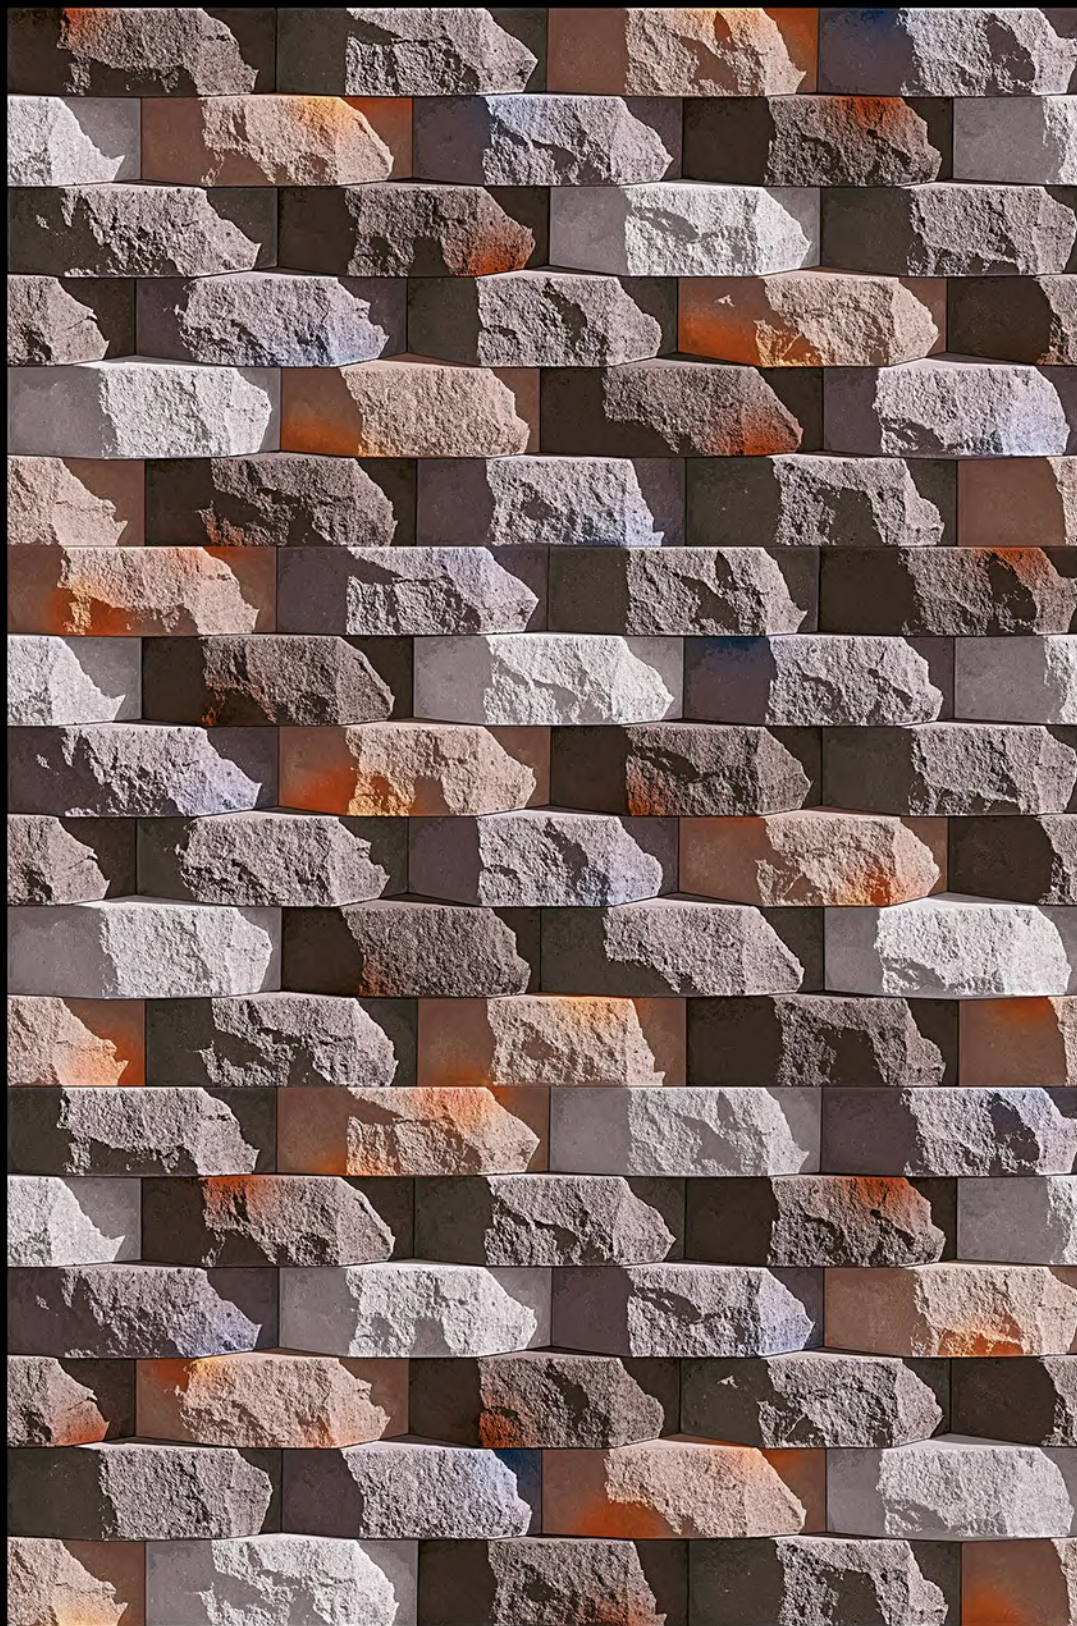

High Depth
Elevation

300x
600mm

ESTONIA - 04

HIGH-DEEP
PUNCH

NATURAL
LOOK

DURABLE
BODY