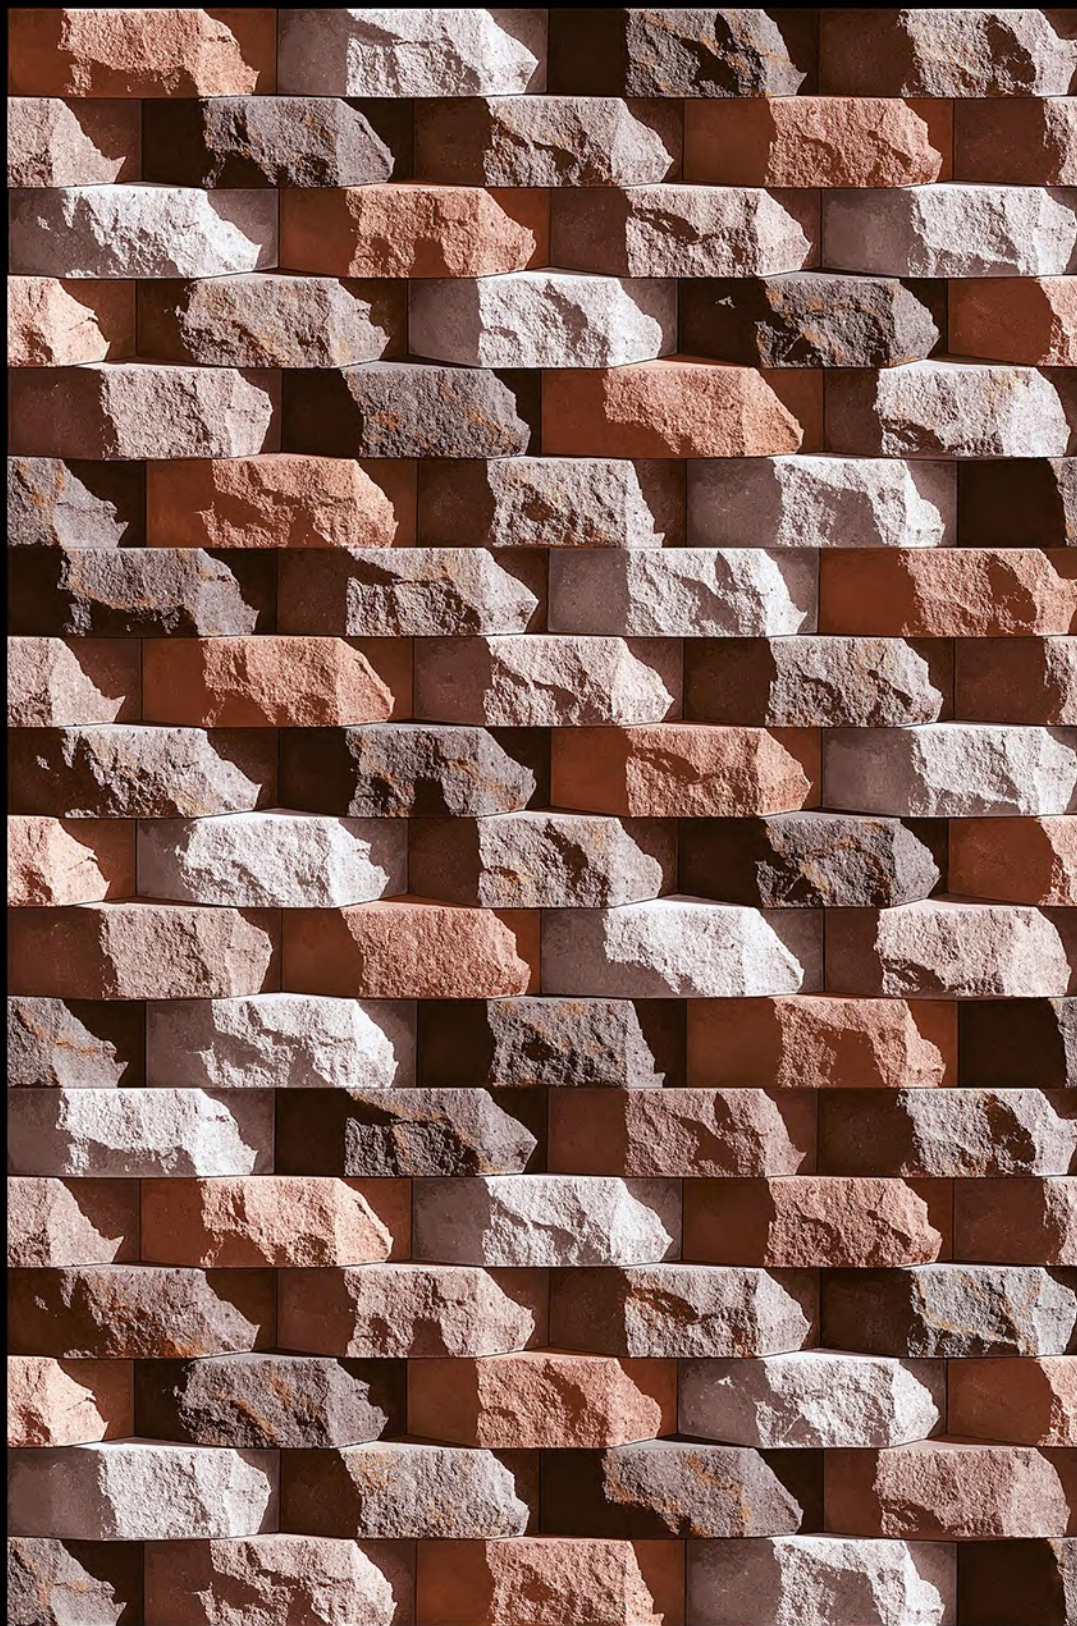

High Depth
Elevation

300x
600mm

ESTONIA - 02

HIGH-DEEP
PUNCH

NATURAL
LOOK

DURABLE
BODY