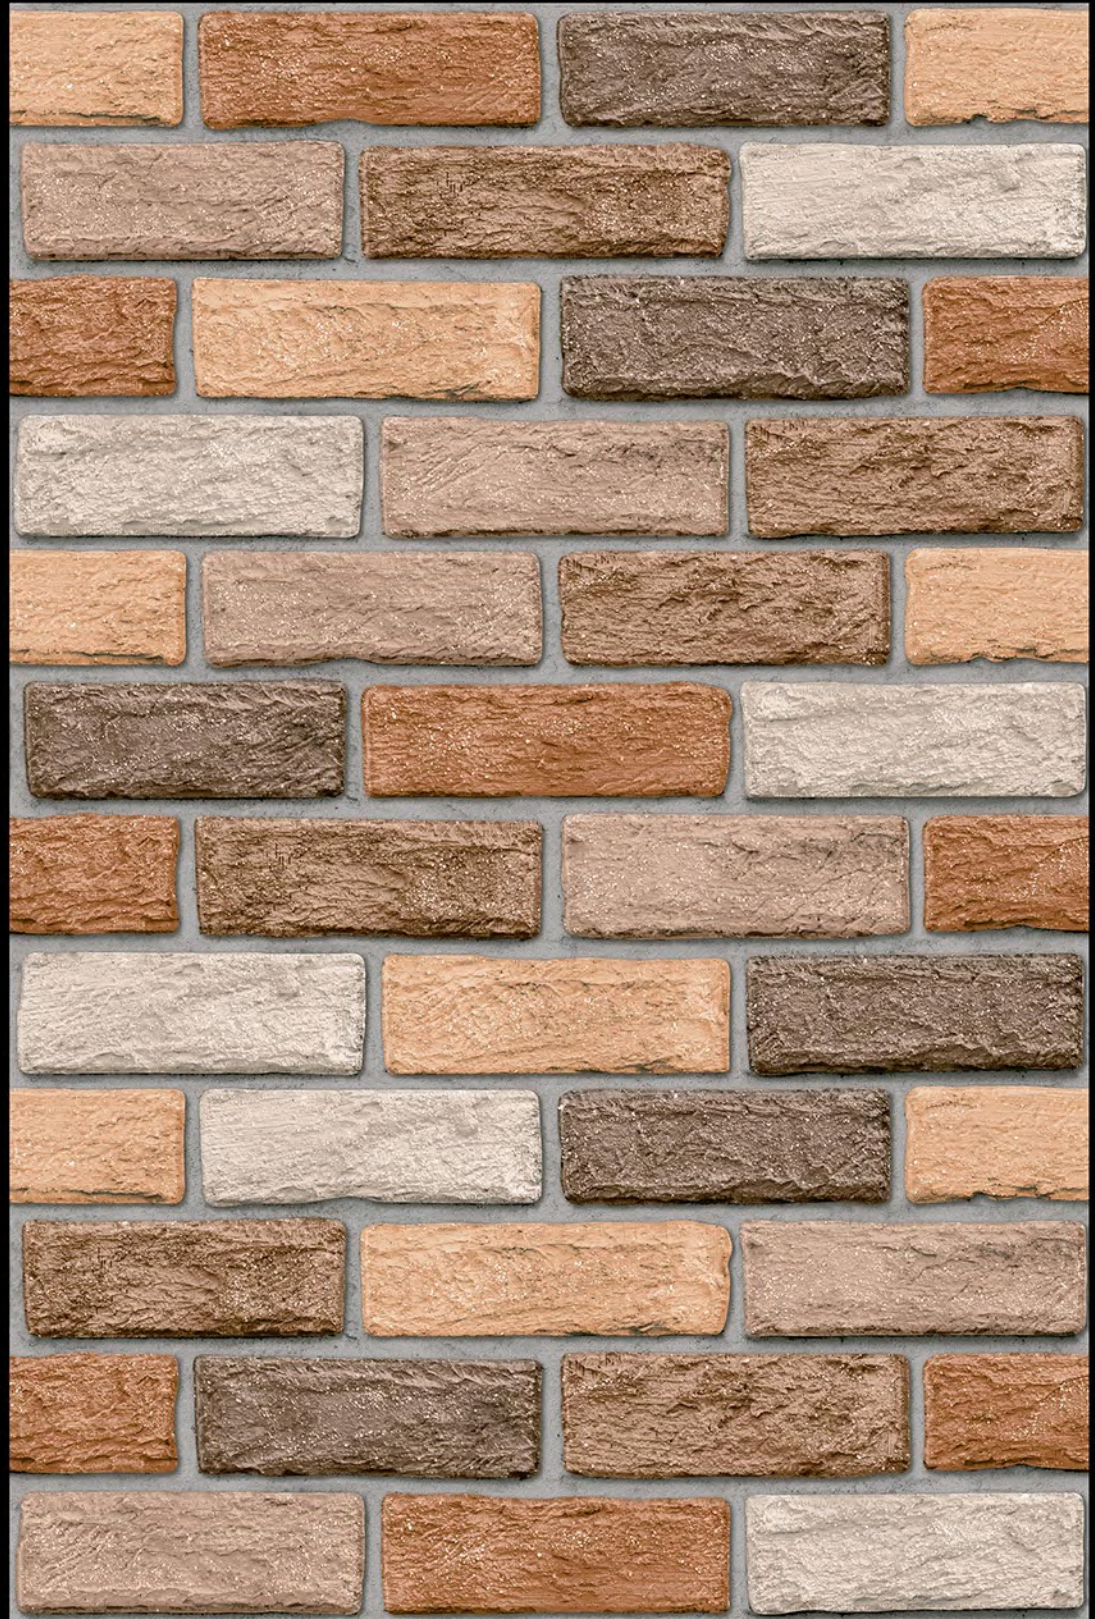

High Depth
Elevation

300x
600mm

AUSTRIA - 03

HIGH-DEEP
PUNCH

NATURAL
LOOK

DURABLE
BODY