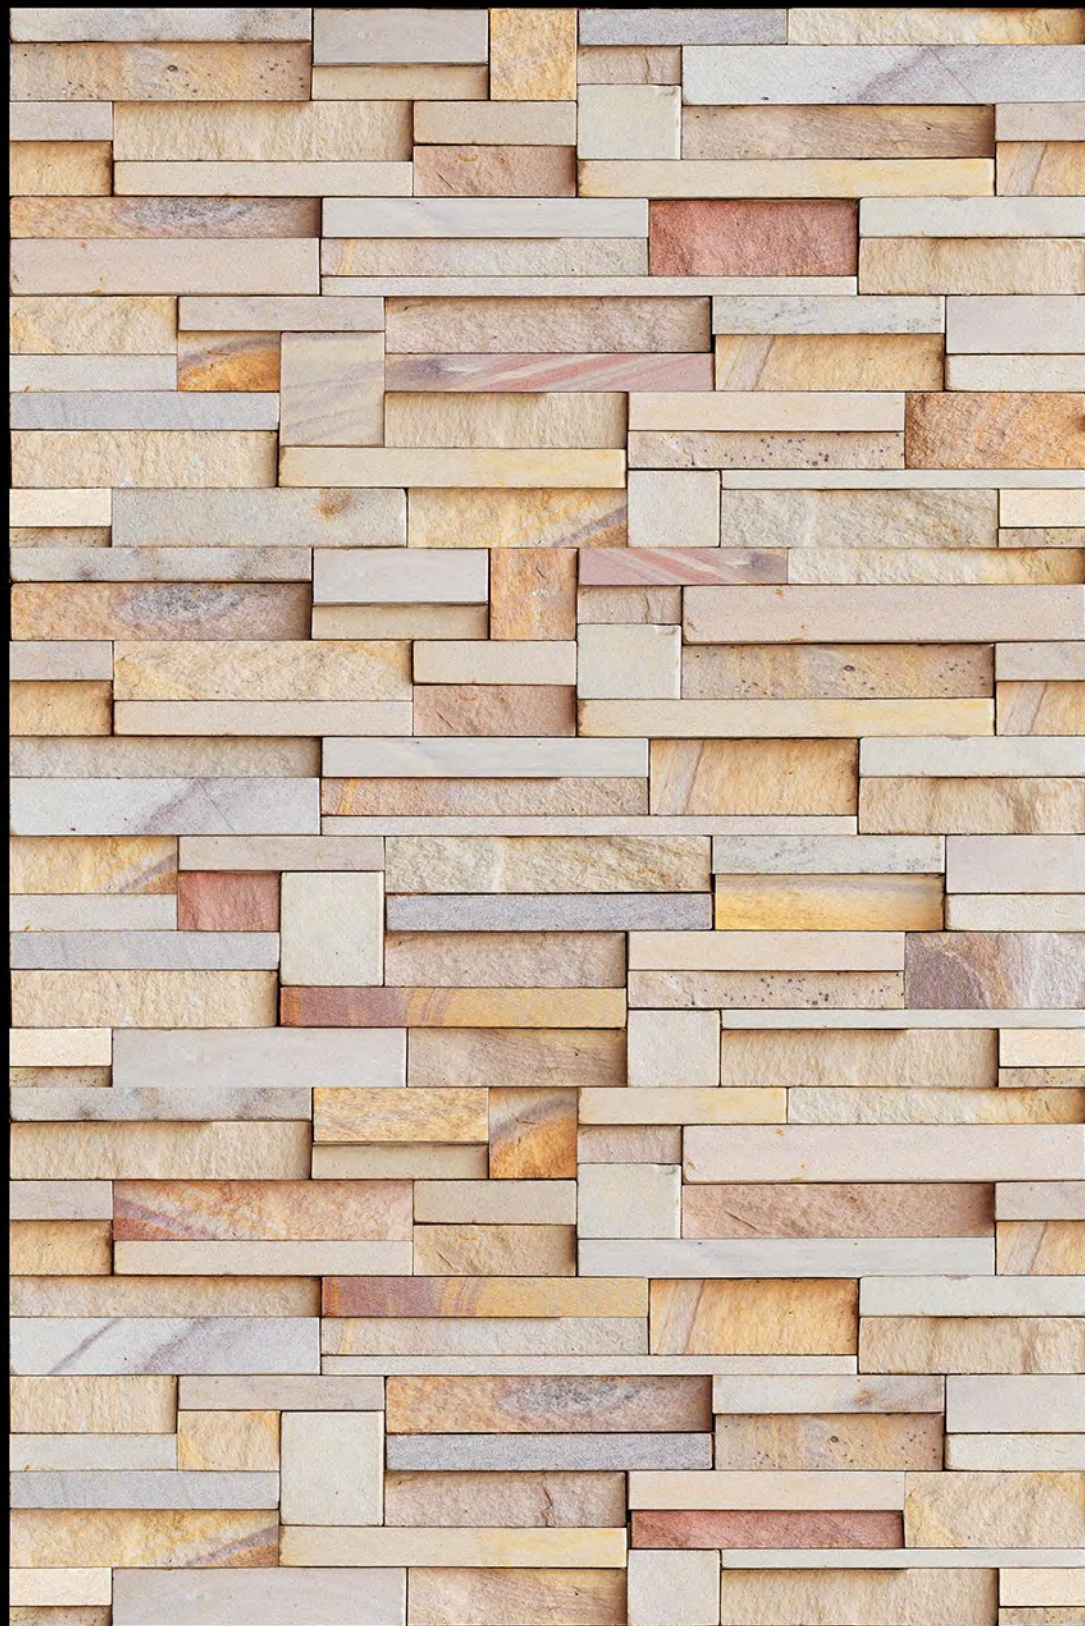

High Depth
Elevation

300x
600mm

CROATIA - 09

HIGH-DEEP
PUNCH

NATURAL
LOOK

DURABLE
BODY

High Depth
Elevation

300x
600mm