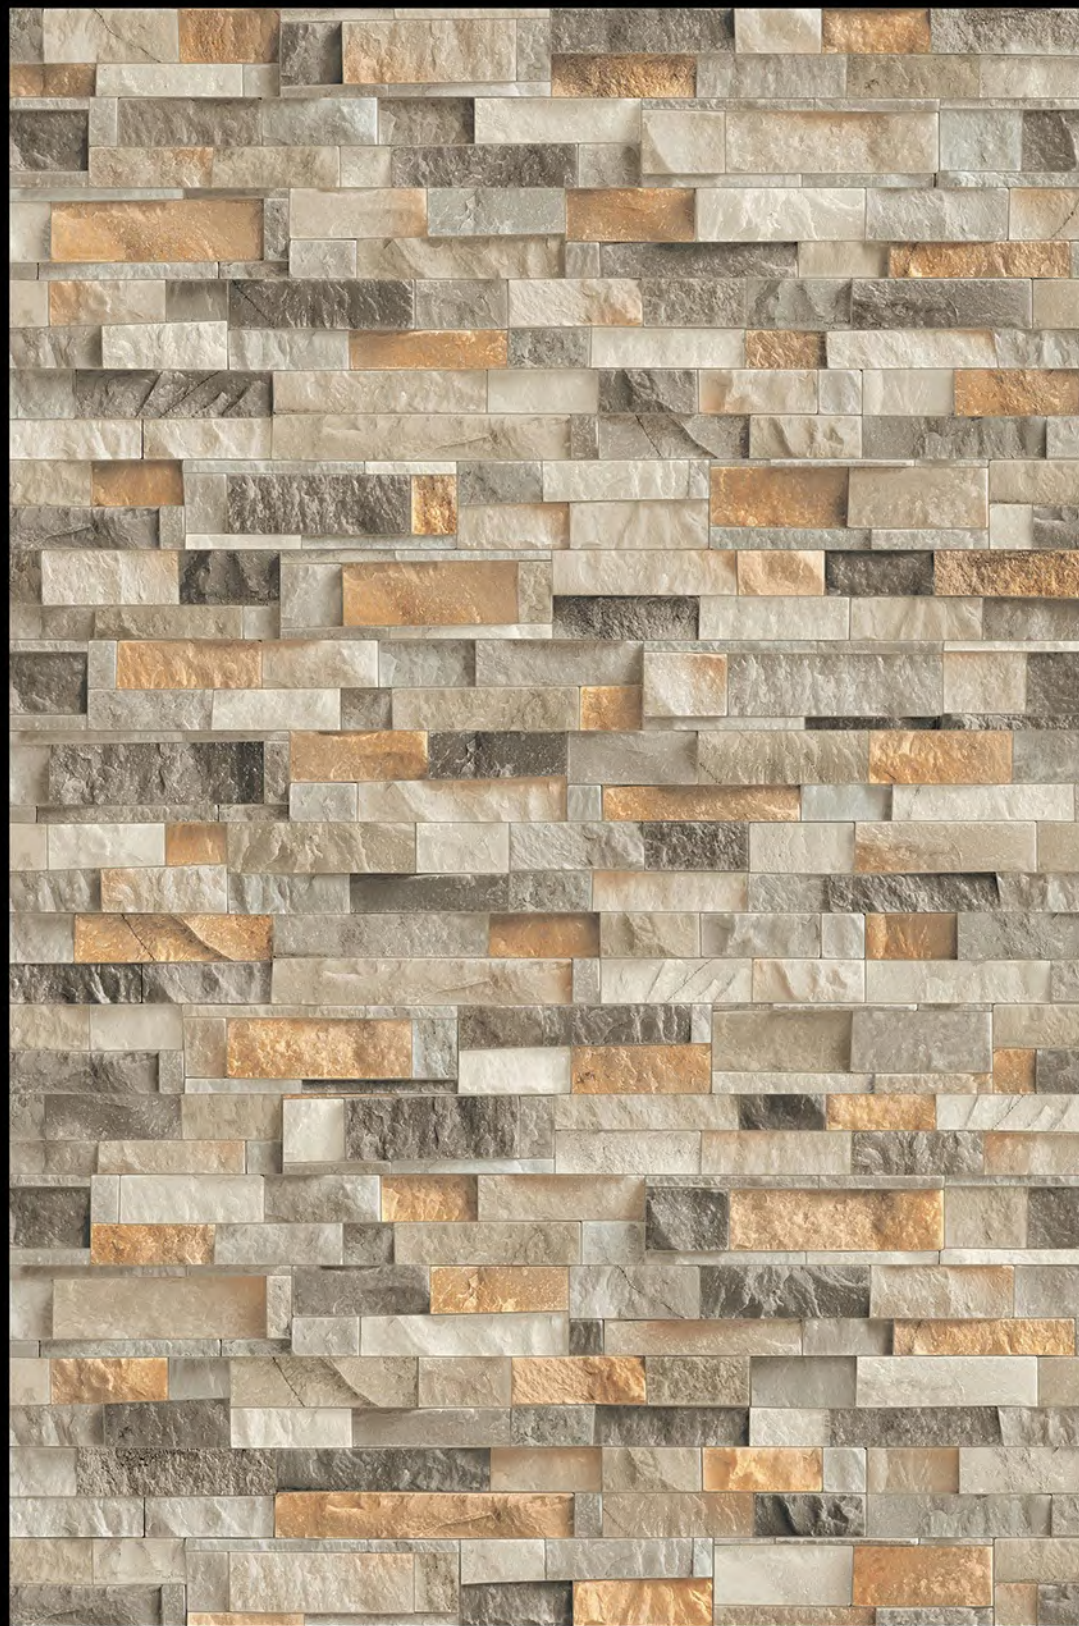

High Depth
Elevation

300x
600mm

LATVIA - 09

HIGH-DEEP
PUNCH

NATURAL
LOOK

DURABLE
BODY

High Depth
Elevation

300x
600mm