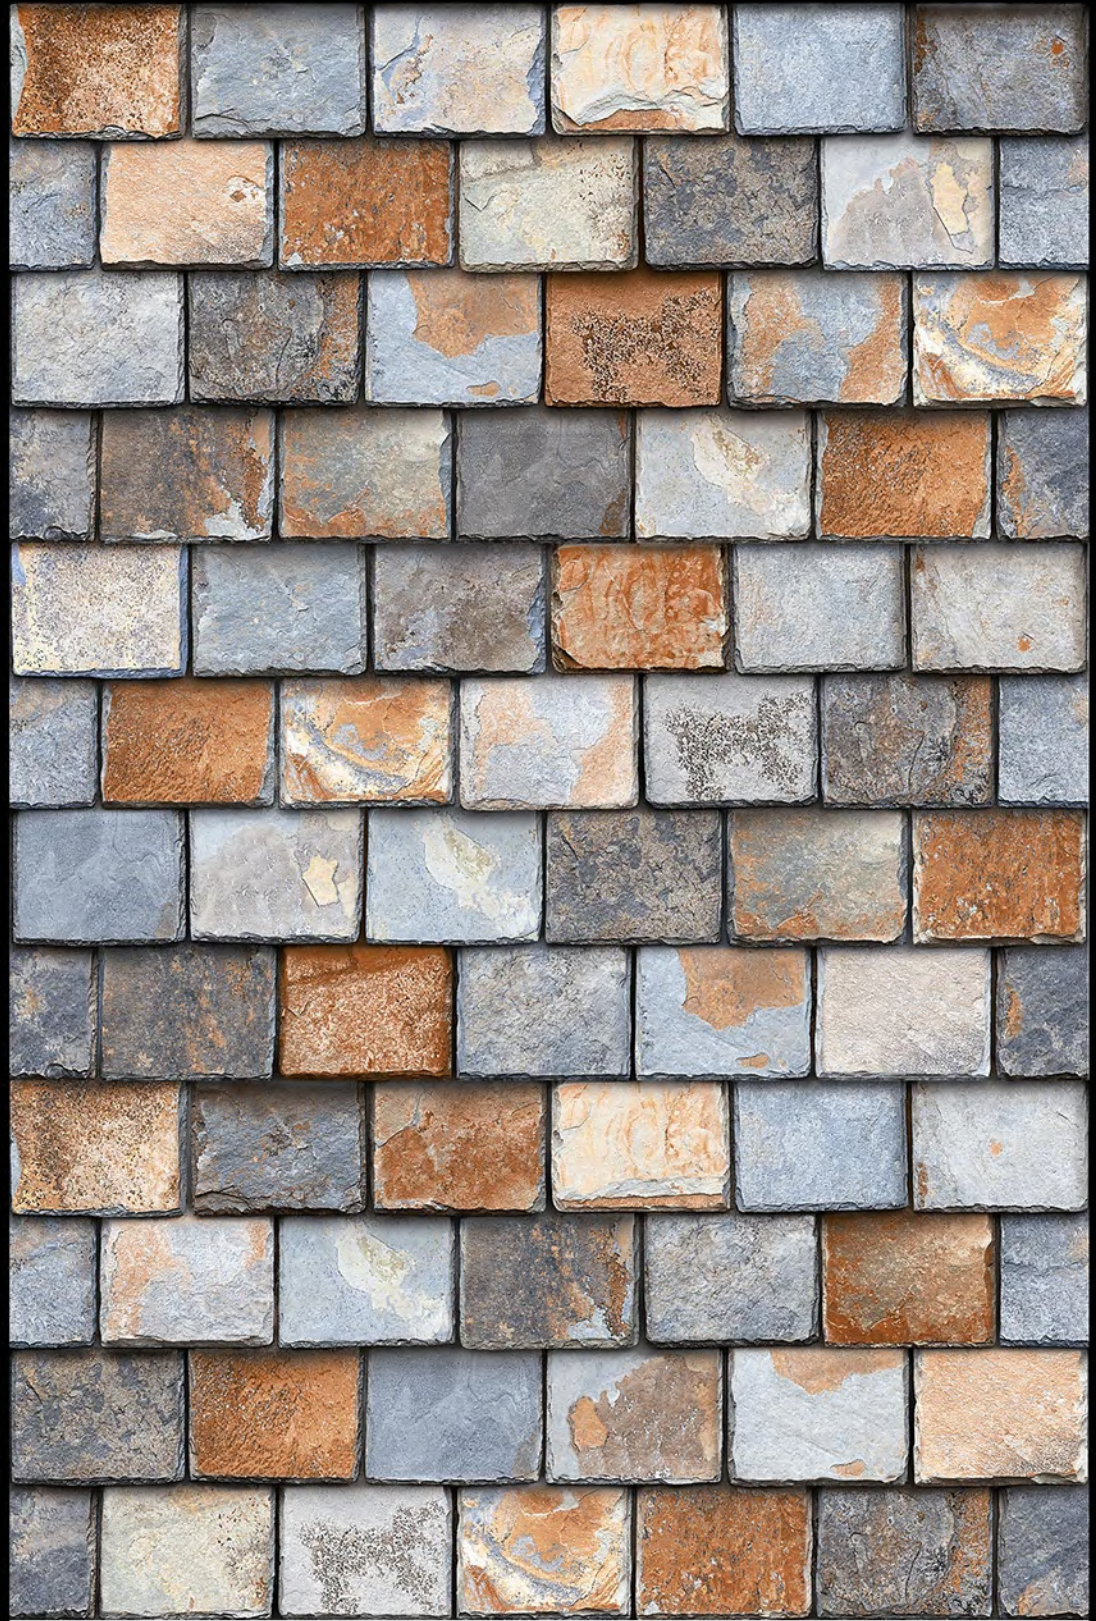

High Depth
Elevation

300x
600mm

KOSOVO - 07

HIGH-DEEP
PUNCH

NATURAL
LOOK

DURABLE
BODY