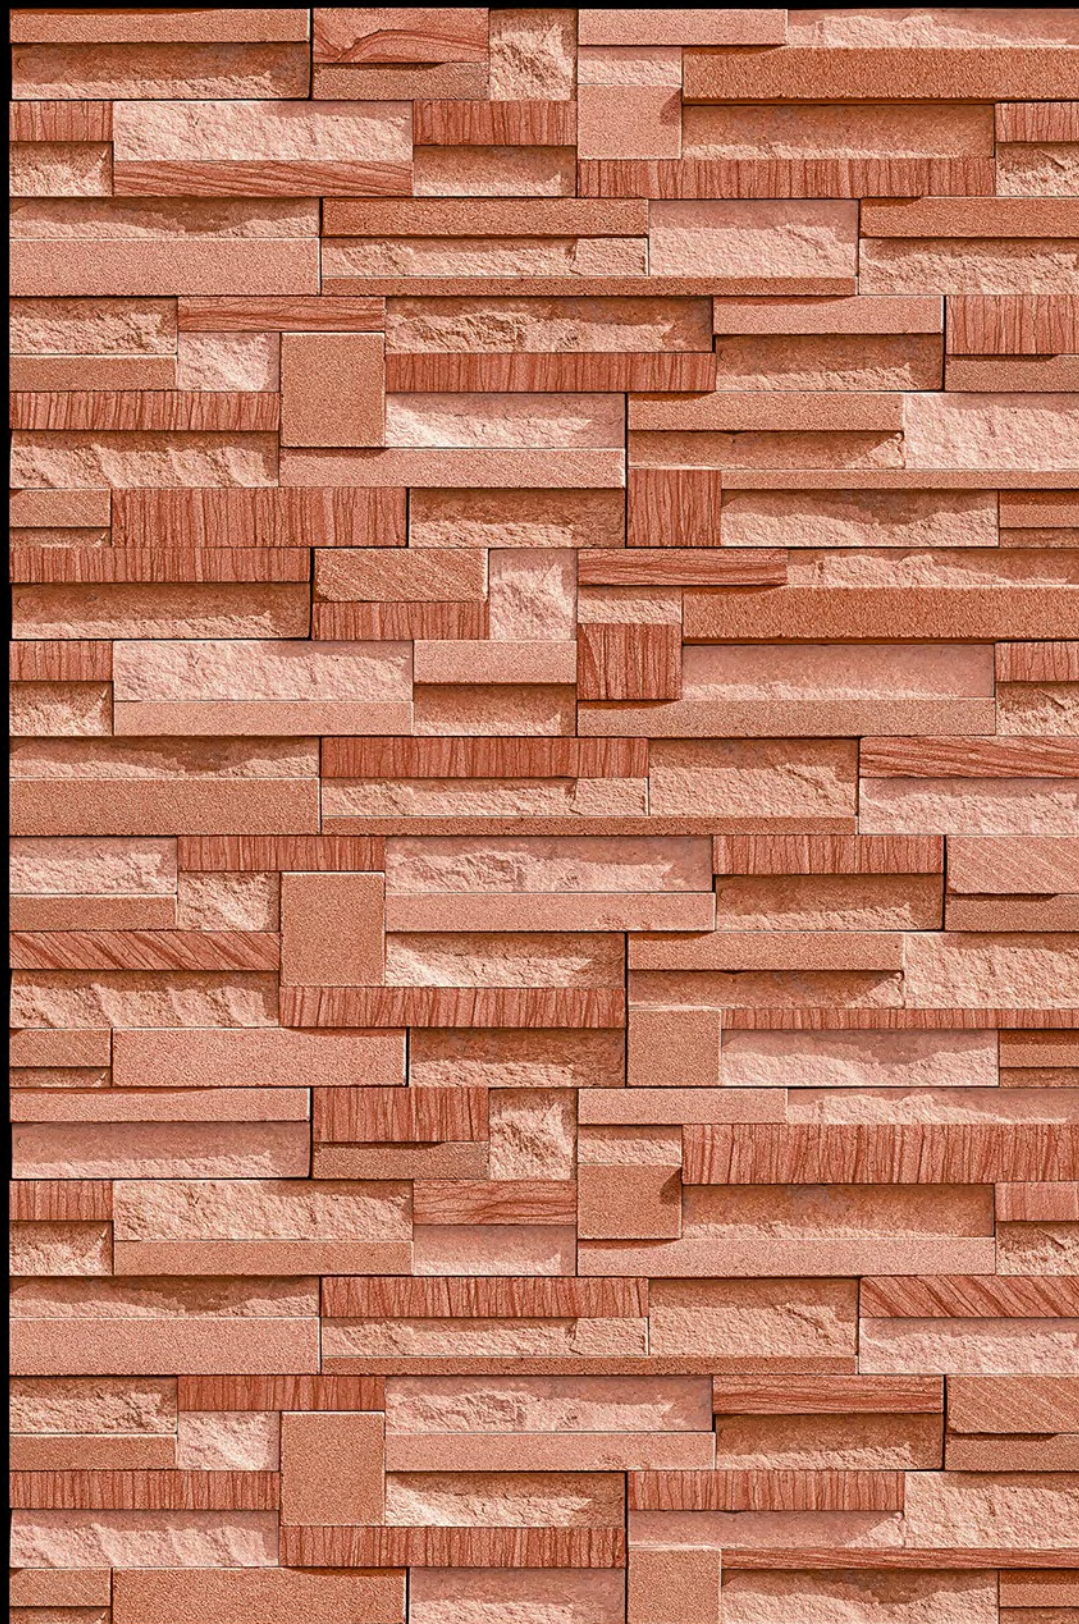

CROATIA - 06

HIGH-DEEP
PUNCH

NATURAL
LOOK

DURABLE
BODY

High Depth
Elevation

300x
600mm

CROATIA - 07

HIGH-DEEP
PUNCH