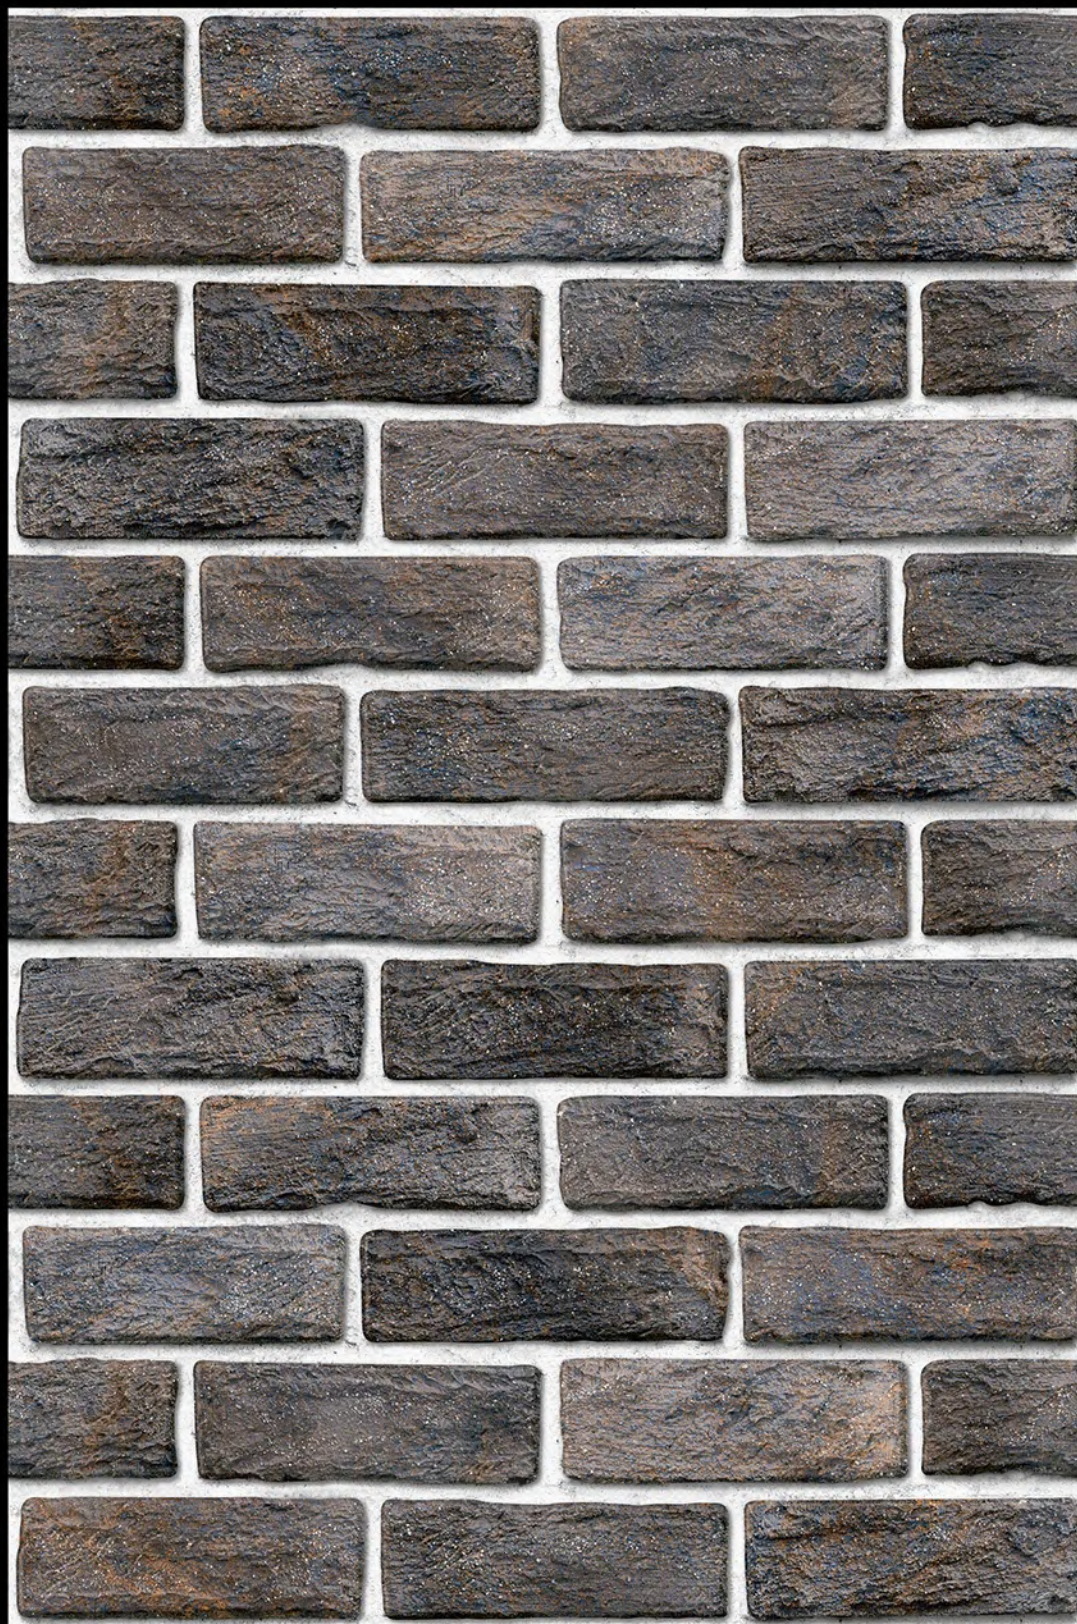

High Depth
Elevation

300x
600mm

AUSTRIA - 08

HIGH-DEEP
PUNCH

NATURAL
LOOK

DURABLE
BODY

High Depth
Elevation

300x
600mm