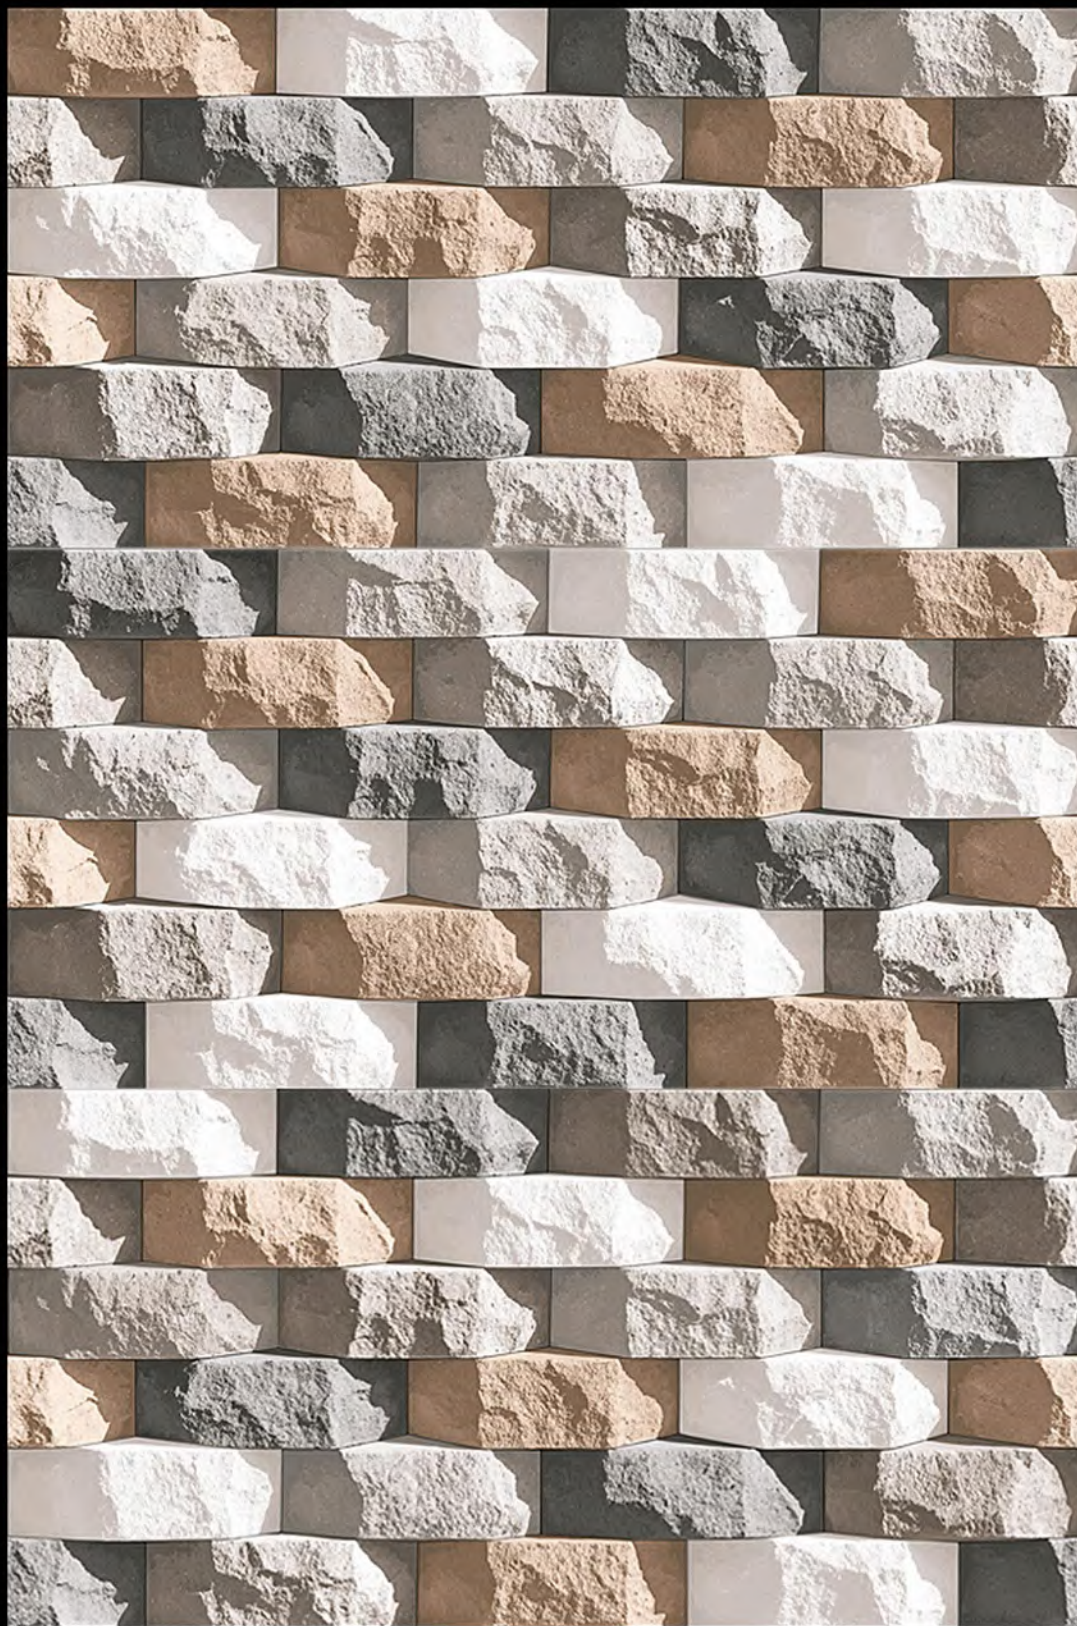

CROATIA - 10

HIGH-DEEP
PUNCH

NATURAL
LOOK

DURABLE
BODY

High Depth
Elevation

300x
600mm

ESTONIA - 01

HIGH-DEEP
PUNCH