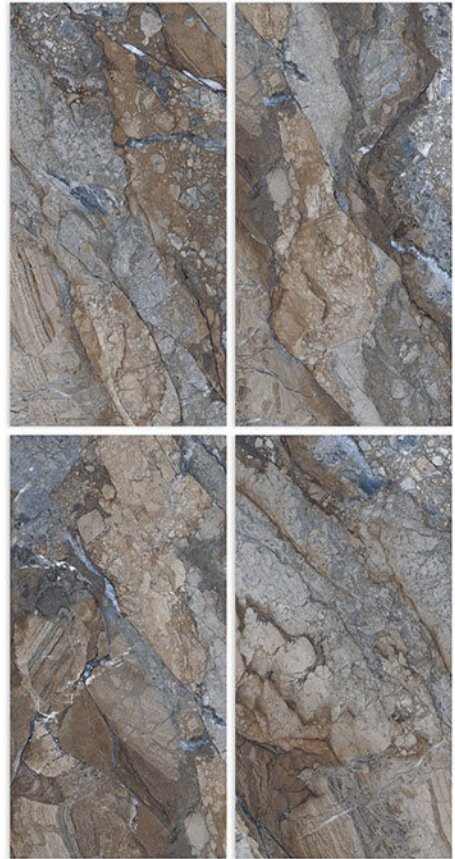

RENDOM - 4

NAYROBI BLUE

GLOSSY SURFACE _____ /600X1200MM