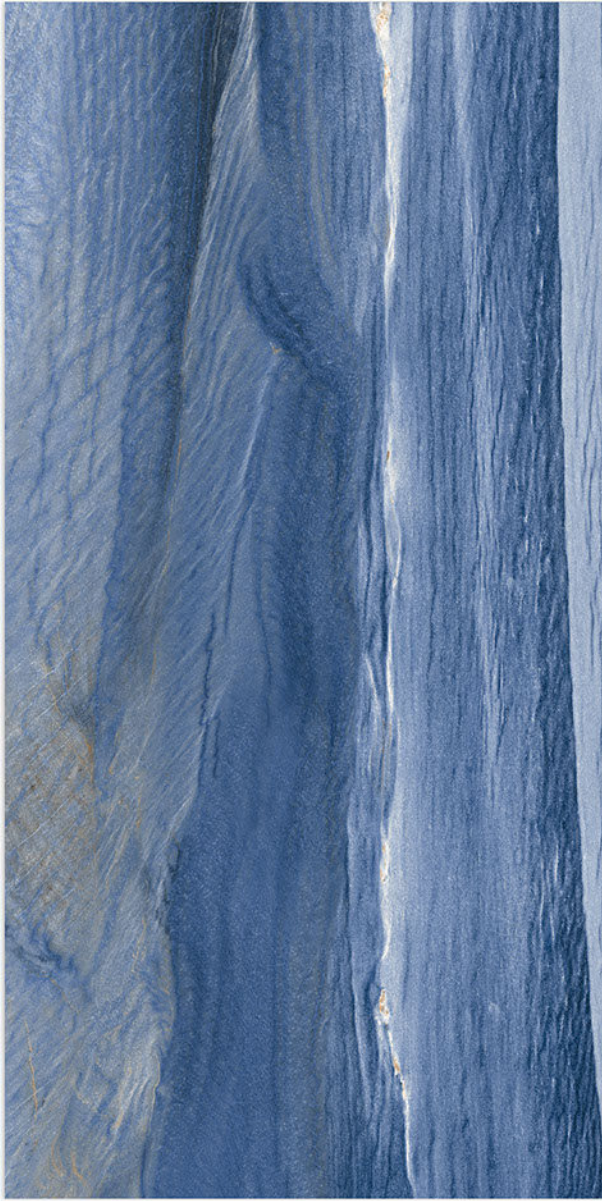

LUSH GREY

GLOSSY SURFACE ————— /600X1200MM

RENDOM - 4

LUISH GRIS

GLOSSY SURFACE _____ /600X1200MM

RENDOM - 4

MALENA NATURAL

GLOSSY SURFACE _____ /600X1200MM