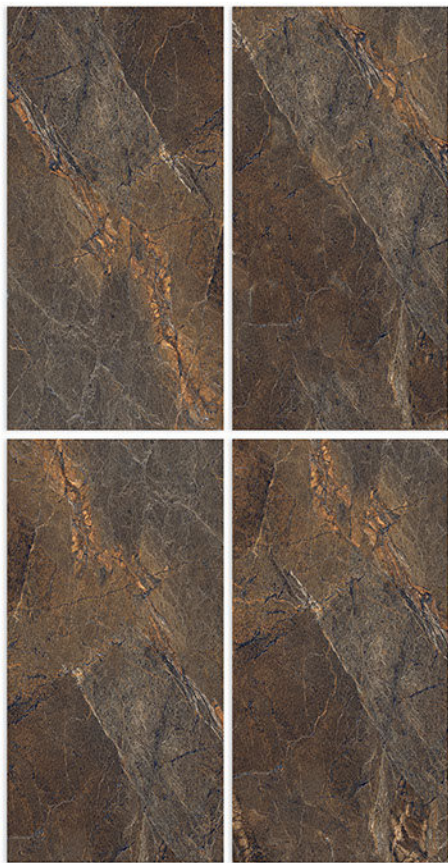

GLOSSY SURFACE

 /600X1200MM

RENDOM - 4

MILAN GREY

GLOSSY SURFACE _____ /600X1200MM

RENDOM - 4

MILAN LIGHT GREY

GLOSSY SURFACE ————— /600X1200MM