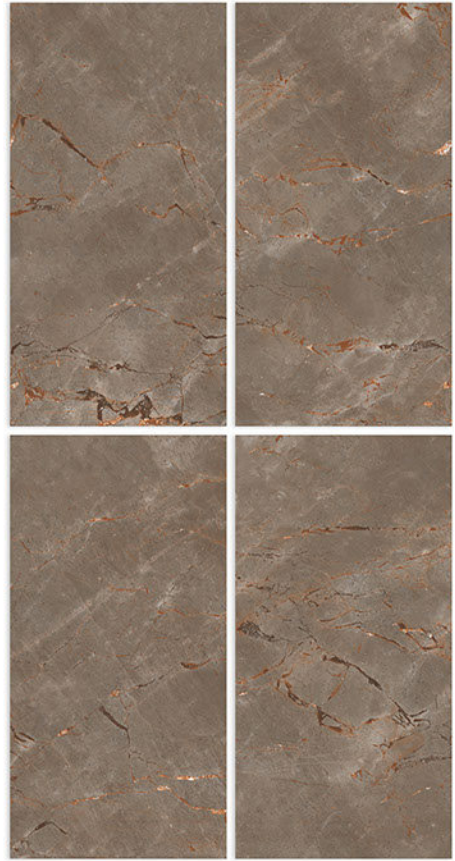

RENDOM - 4

JORDAN BROWN

GLOSSY SURFACE _____ /600X1200MM