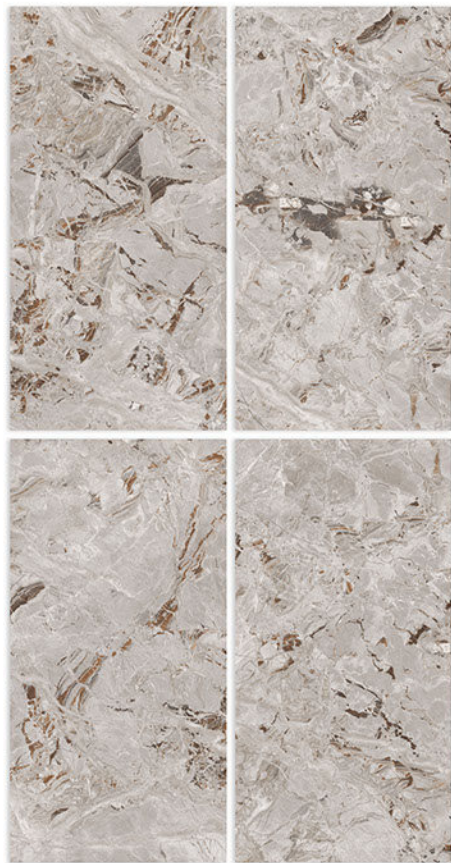

GLOSSY

600X1200

GLOSSY
SURFACE
600X1200 mm

RENDOM - 3

AGASIYA GREY

GLOSSY SURFACE ————— /600X1200MM

ALPINUS MAROON

RANDOM - 4