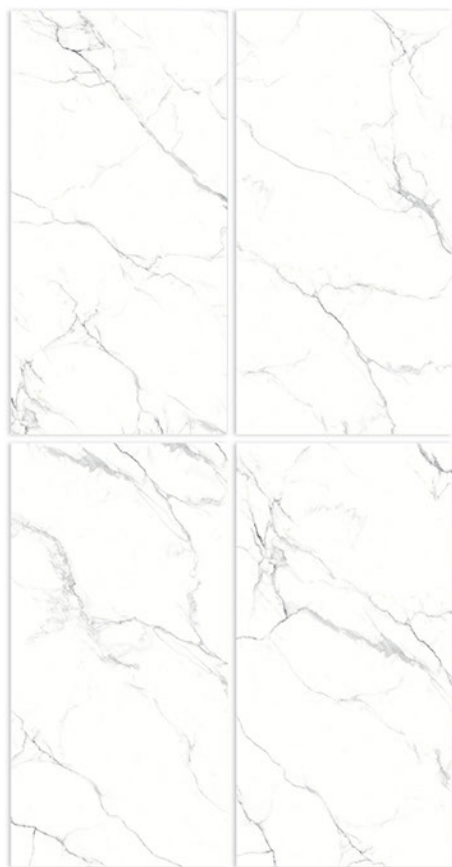

GLOSSY SURFACE _____ /600X1200MM

ARMANI GREY

RENDOM - 4

GLOSSY SURFACE

 /600X1200MM

RENDOM - 4

ARMENIA STATUARIO

GLOSSY SURFACE