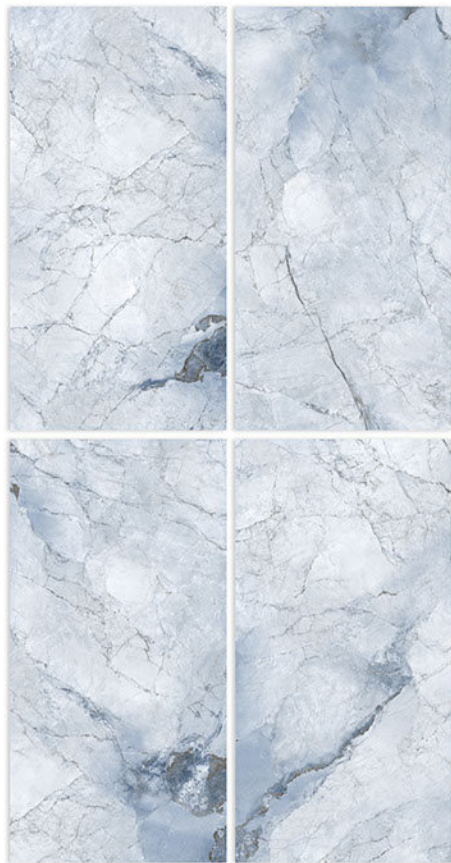

GLOSSY SURFACE _____ /600X1200MM

RENDOM - 4

CRYSTEL ONYX BEIGE

GLOSSY SURFACE _____ /600X1200MM

RENDOM - 4

CRYSTEL ONYX GREY

GLOSSY SURFACE _____ /600X1200MM

RENDOM - 5