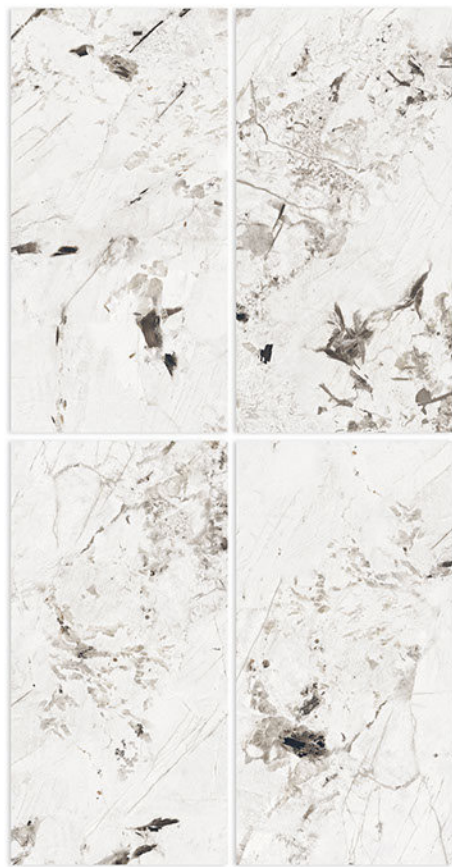

GLOSSY SURFACE

/600X1200MM

RENDOM - 4

ULTRA GREY

GLOSSY SURFACE ————— /600X1200MM

WINTER CLOUD

RENDOM - 4

GLOSSY SURFACE _____ /600X1200MM