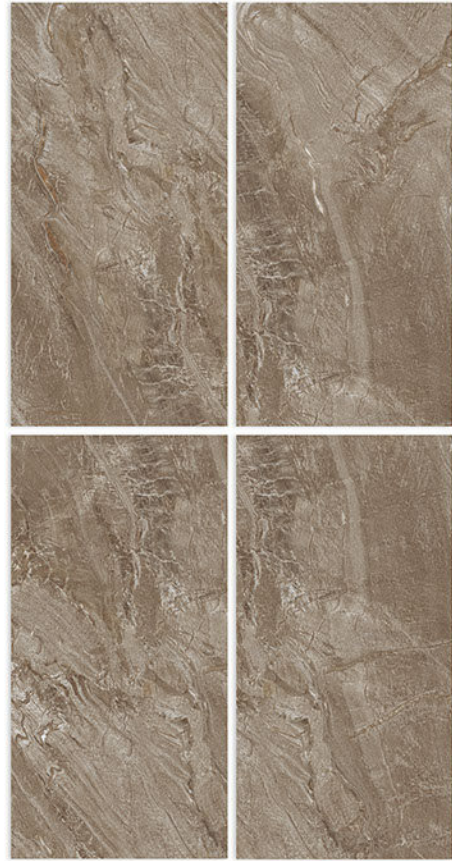

GRAFITE ONYX

GLOSSY SURFACE _____ /600X1200MM

RENDOM - 4

HARBON BROWN

GLOSSY SURFACE _____ /600X1200MM

RENDOM - 4

HARBOR CHOCO

GLOSSY SURFACE