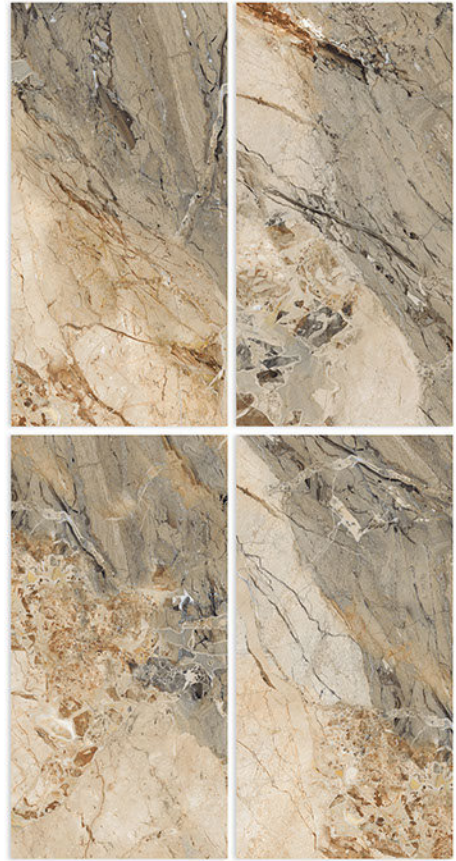

RENDOM - 4

BLUE BRECCIA

GLOSSY SURFACE _____ /600X1200MM