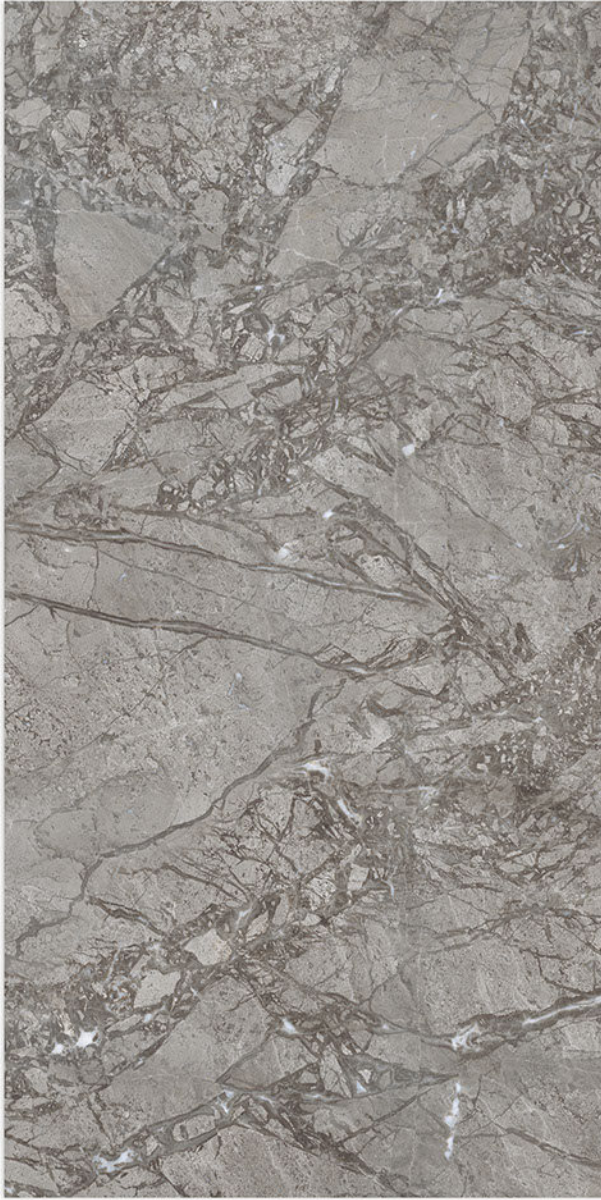

_____ /600X1200MM

CORDELA BEIGE

RANDOM - 4

GLOSSY SURFACE

 /600X1200MM

RENDOM - 4

CORNELIAN GREEN

GLOSSY SURFACE ————— /600X1200MM