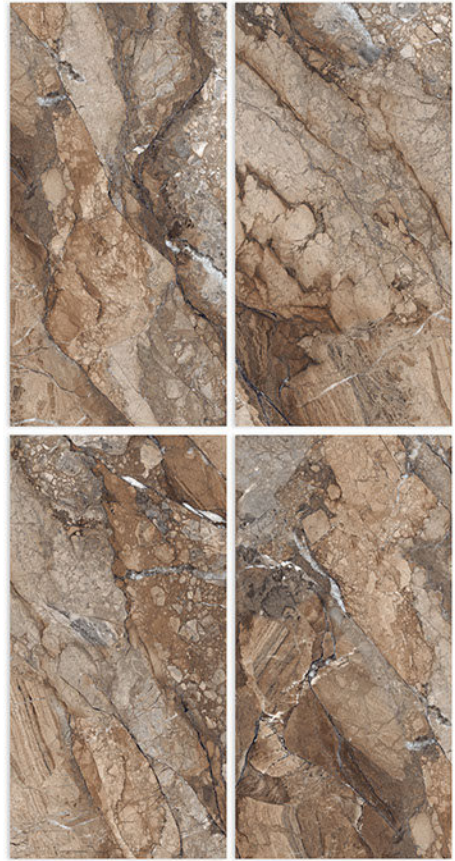

GLOSSY SURFACE _____ /600X1200MM

RANDOM - 4

NAYROBI TAN

GLOSSY SURFACE _____ /600X1200MM

RENDOM - 4

NEO FAME ONYX

GLOSSY SURFACE

_____ /600X1200MM