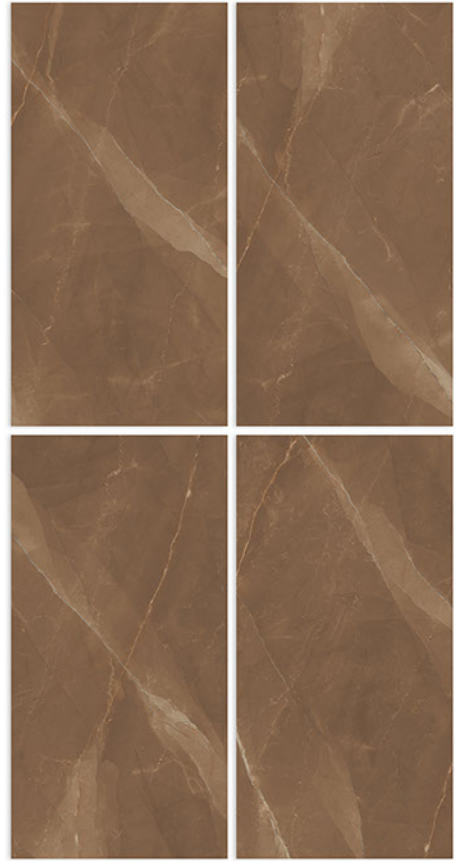

RENDOM - 4

ARMANI BRONZE

GLOSSY SURFACE _____ /600X1200MM