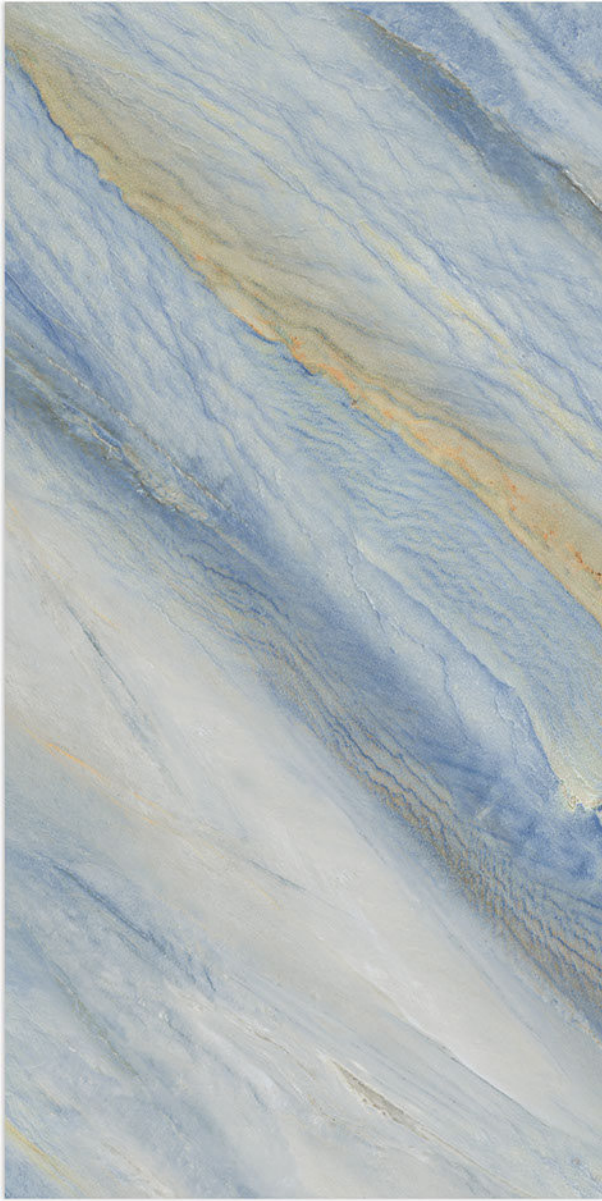

PLACENTA

GLOSSY SURFACE _____ /600X1200MM

RENDOM - 4

POLAR STATUARIO

GLOSSY SURFACE ————— /600X1200MM

RENDOM - 4

REVIVE AZUL

GLOSSY SURFACE ————— /600X1200MM