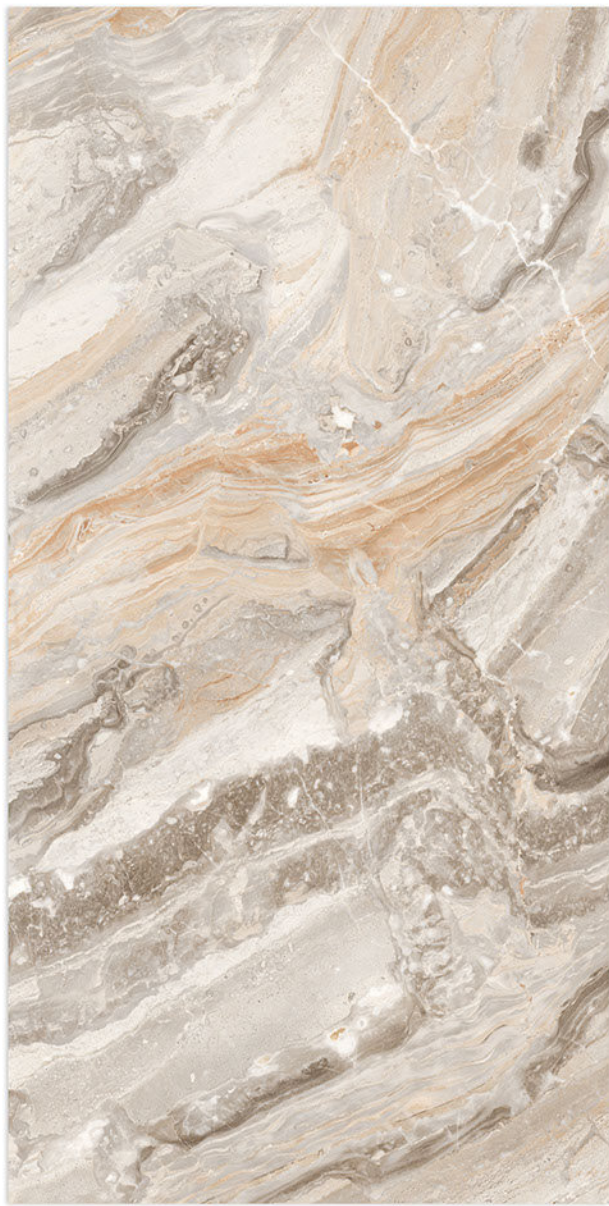

GLOSSY SURFACE ————— /600X1200MM

ONYX GREY

RENDOM - 4

GLOSSY SURFACE ————— /600X1200MM

RENDOM - 4

OROBICO

GLOSSY SURFACE

————— /600X1200MM