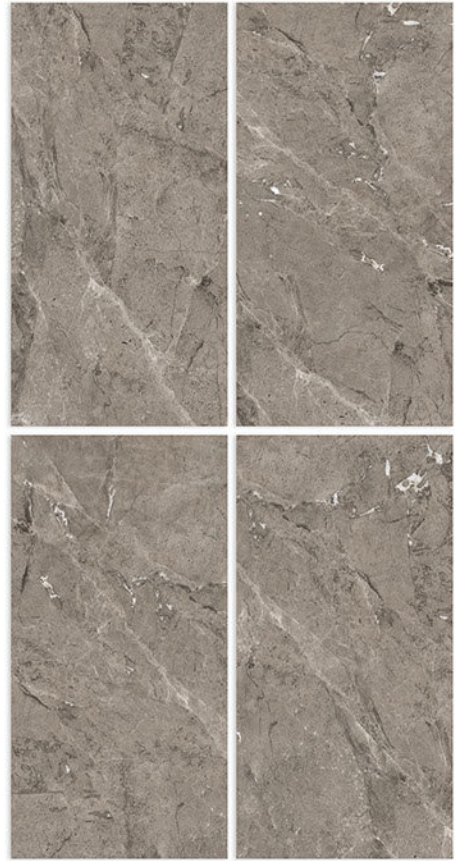

ZARA BEIGE

RENDOM - 4

GLOSSY SURFACE _____ /600X1200MM

RENDOM - 4

ZENON BROWN

GLOSSY SURFACE

 /600X1200MM

RENDOM - 4