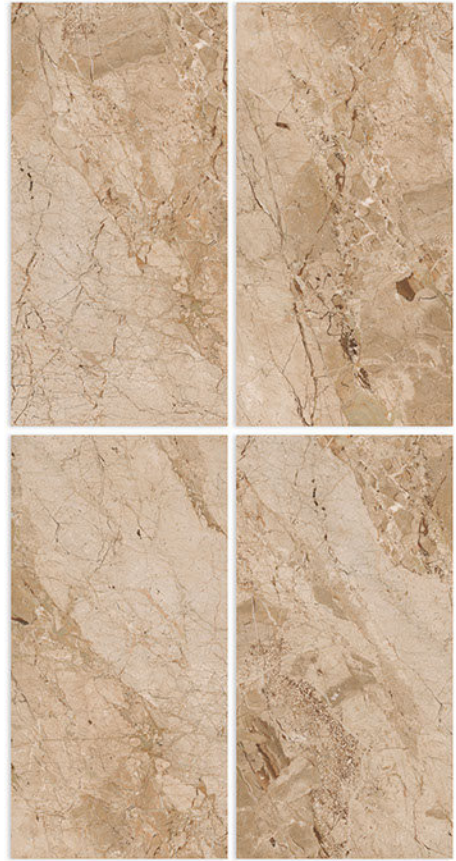

GLOSSY SURFACE

 /600X1200MM

RENDOM - 4

BLUE BRECCIA

GLOSSY SURFACE _____ /600X1200MM

RENDOM - 4

BRECCIA ADISON

GLOSSY SURFACE _____ /600X1200MM