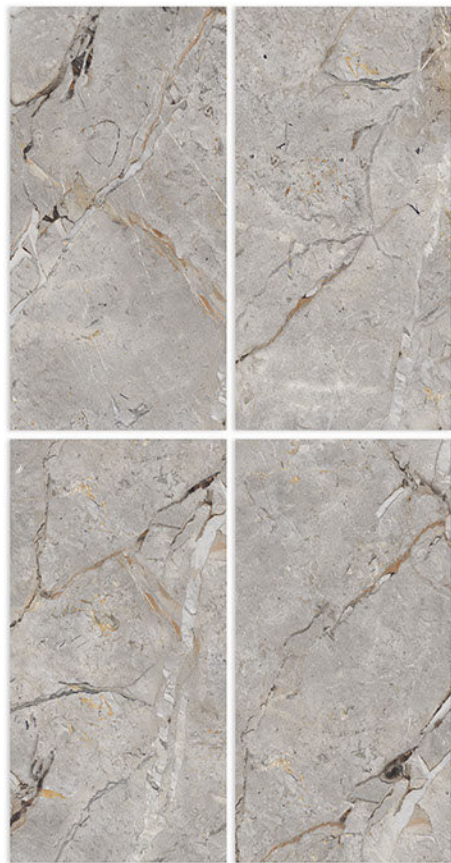

GLOSSY SURFACE _____ /600X1200MM

RENDOM - 4

SAFARI BEIGE

GLOSSY SURFACE _____ /600X1200MM

RENDOM - 4

SARRON COLIN LIGHT

GLOSSY SURFACE

_____ /600X1200MM