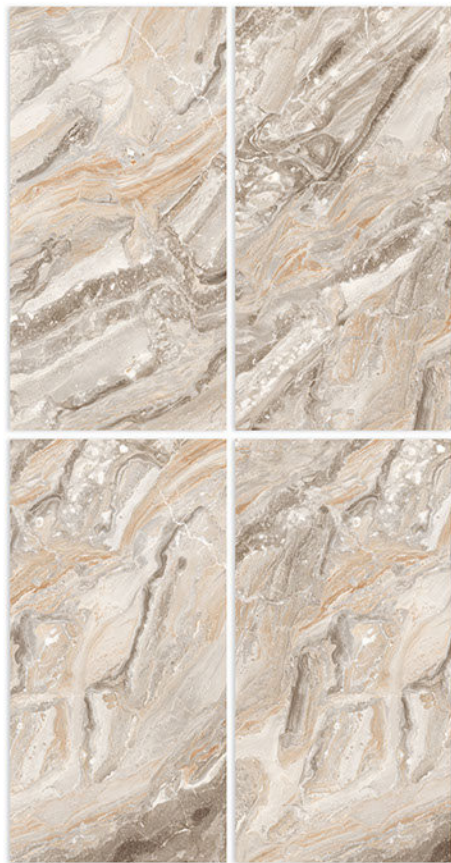

GLOSSY SURFACE ————— /600X1200MM

ONYX GREY

RENDOM - 4

GLOSSY SURFACE ————— /600X1200MM

RENDOM - 4

OROBICO

GLOSSY SURFACE

————— /600X1200MM