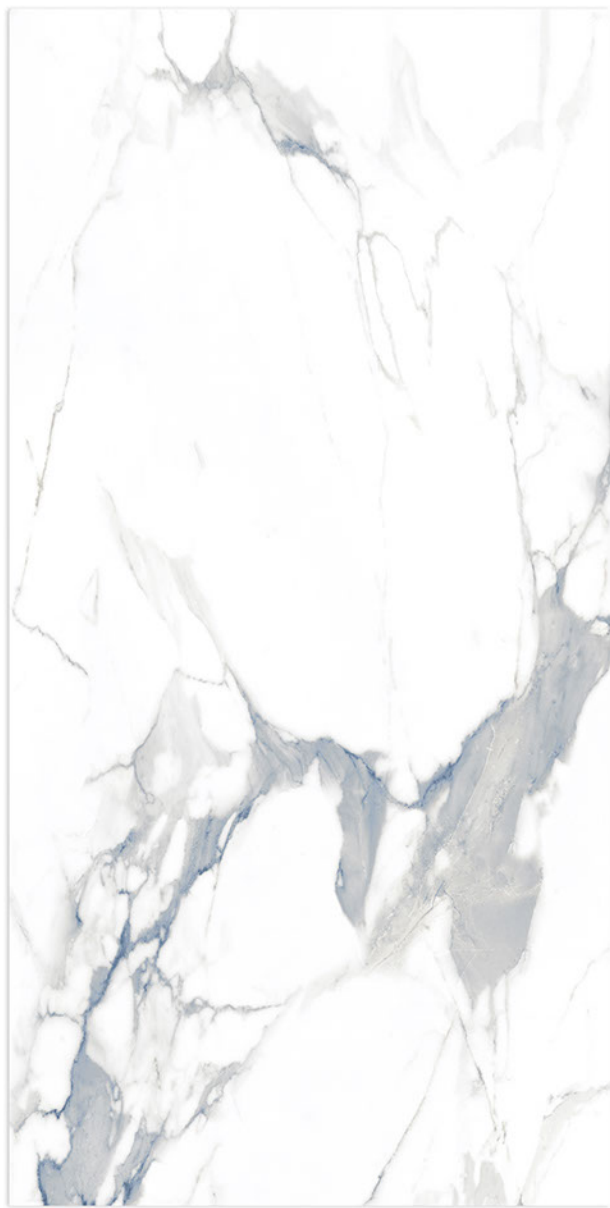

RENDOM - 4

CARRARA BLUE

GLOSSY SURFACE _____ /600X1200MM