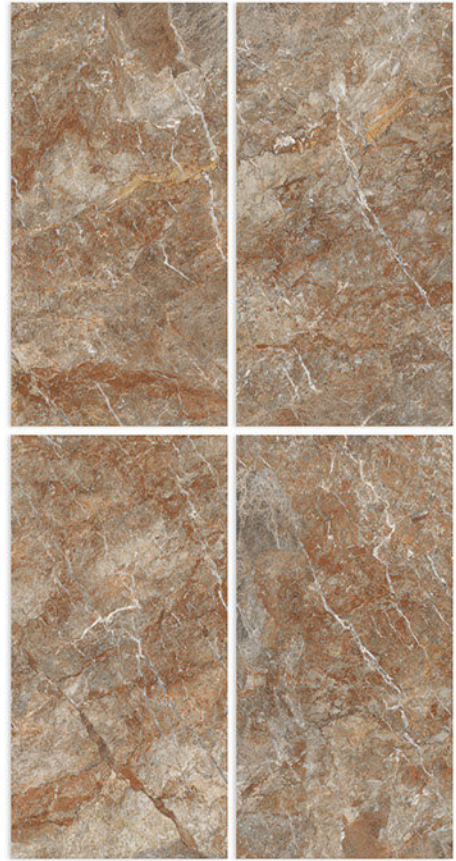

GLOSSY SURFACE _____ /600X1200MM

RANDOM - 4

CALCATTÀ GOLD

GLOSSY SURFACE _____ /600X1200MM

RENDOM - 4

CALIBAR GREY

GLOSSY SURFACE _____ /600X1200MM

RENDOM - 4