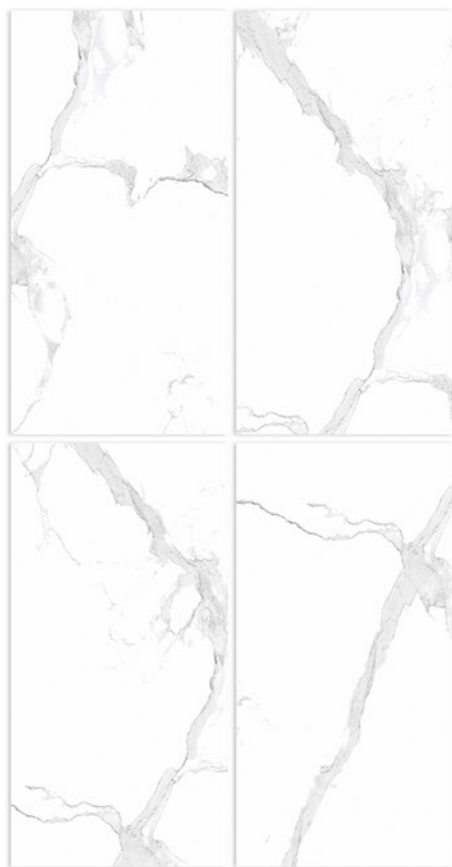

RENDOM - 4

POLAR STATUARIO

GLOSSY SURFACE ————— /600X1200MM