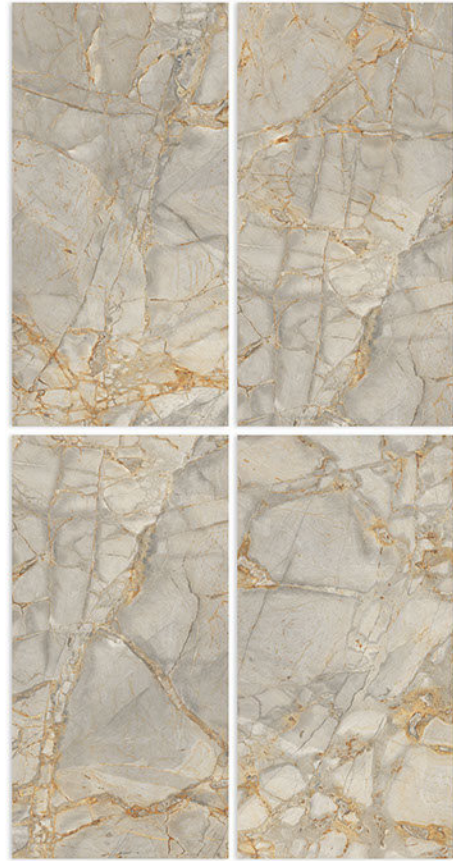

RENDOM - 4

EGEO GREY

GLOSSY SURFACE _____ /600X1200MM