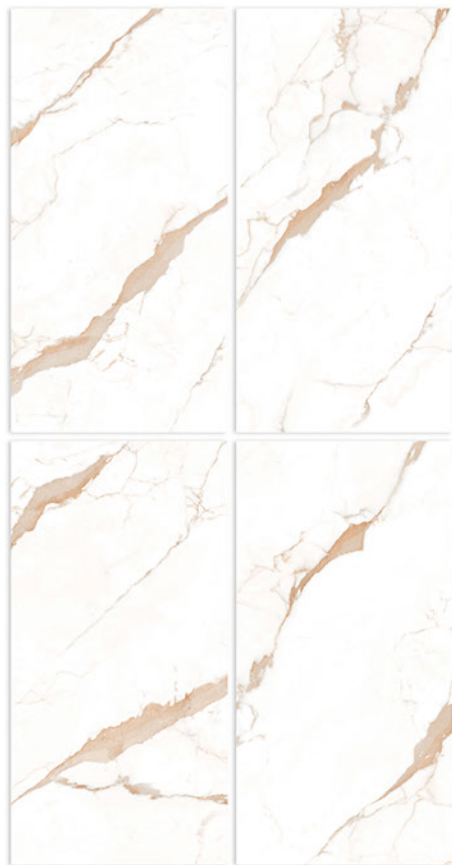

RENDOM - 4

GOLDEN STATUARIO

GLOSSY SURFACE _____ /600X1200MM