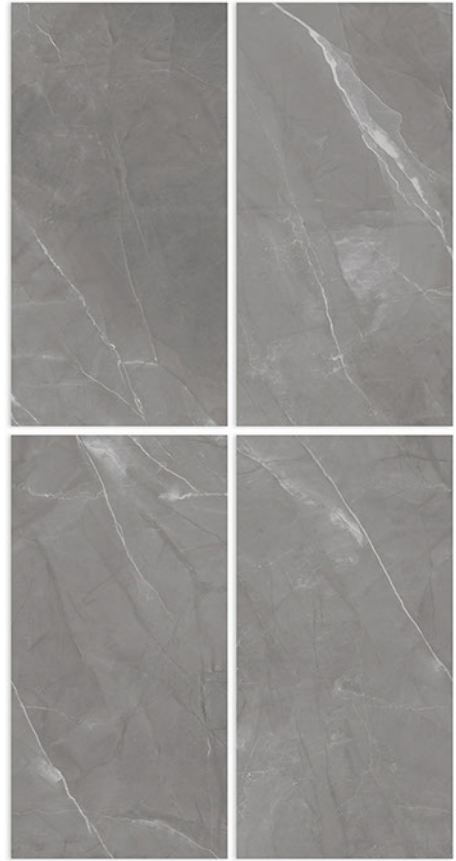

RENDOM - 4

MILOS DARK

GLOSSY SURFACE

_____ /600X1200MM

RENDOM - 4

MODERN STATUARIO

GLOSSY SURFACE _____ /600X1200MM

RENDOM - 4