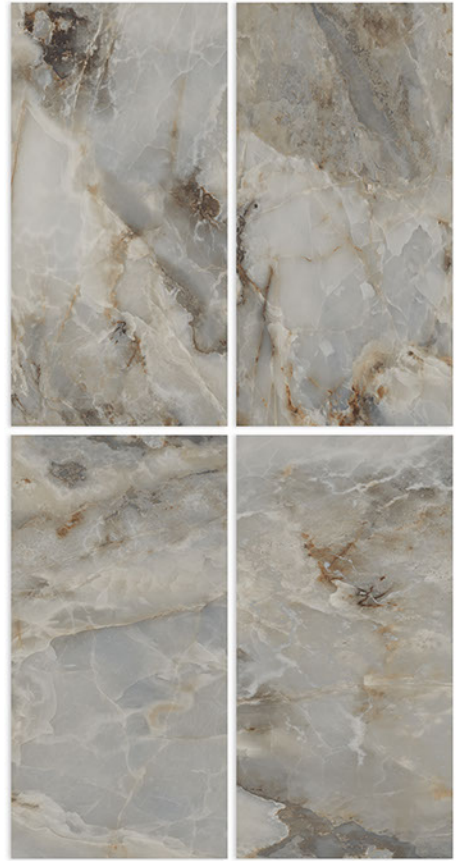

RENDOM - 4

ANTIQUÉ ONYX

GLOSSY SURFACE _____ /600X1200MM