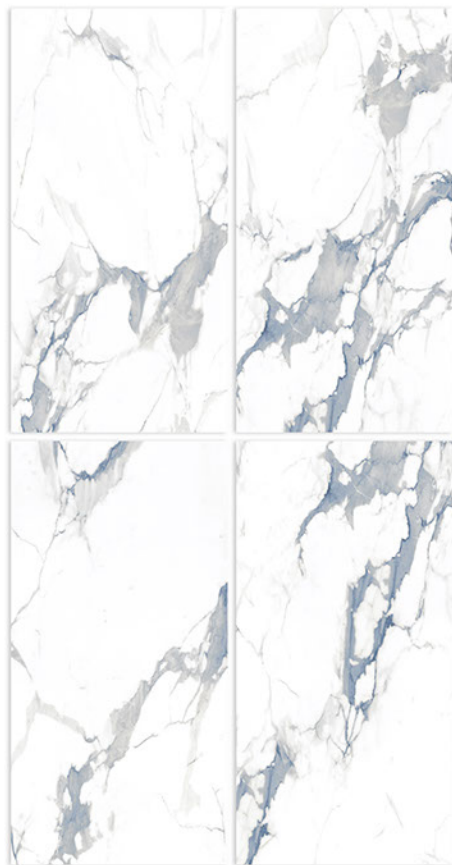

RENDOM - 4

CARRARA BLUE

GLOSSY SURFACE _____ /600X1200MM