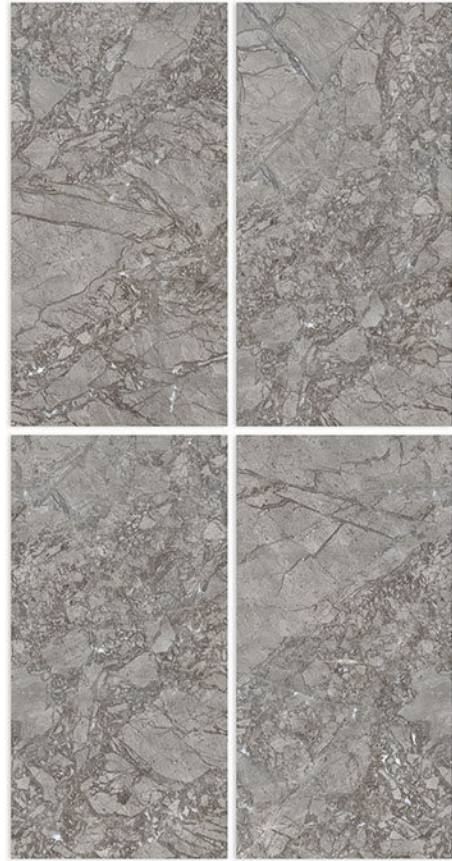

RENDOM - 4

GLOSSY SURFACE _____ /600X1200MM