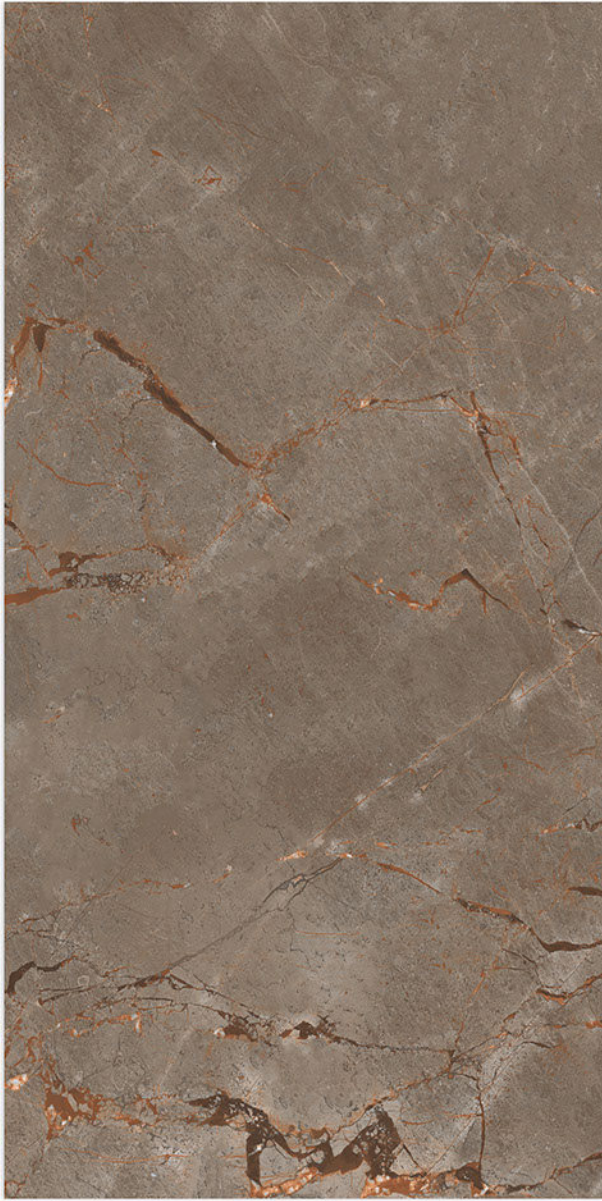

RENDOM - 4

JORDAN BROWN

GLOSSY SURFACE _____ /600X1200MM