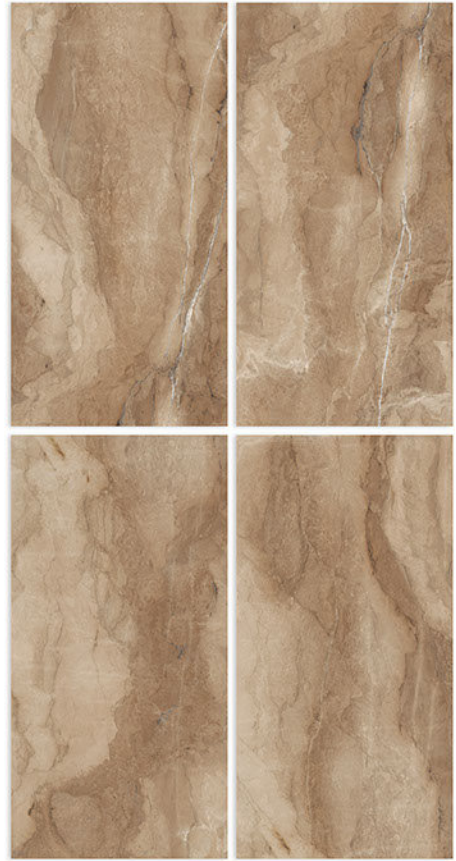

RENDOM - 4

HARBON BROWN

GLOSSY SURFACE _____ /600X1200MM