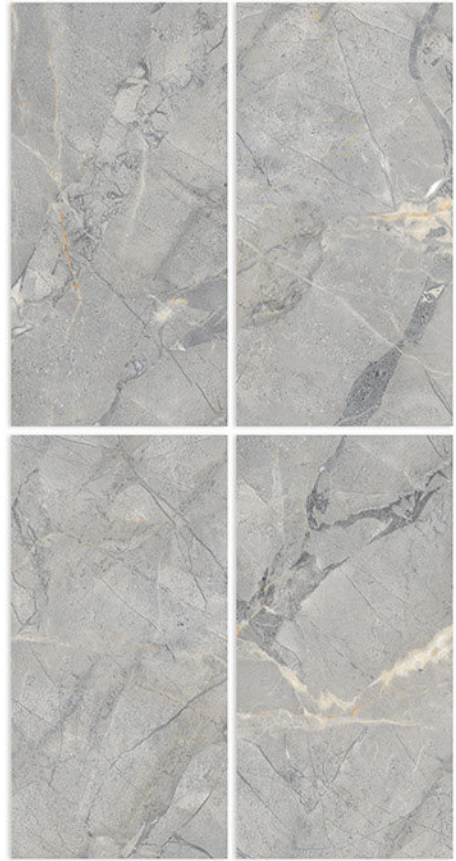

LERIX GREY

GLOSSY SURFACE _____ /600X1200MM

RENDOM - 4

LILAC

GLOSSY SURFACE _____ /600X1200MM

LOREN GREY

RENDOM - 4

GLOSSY SURFACE _____ /600X1200MM