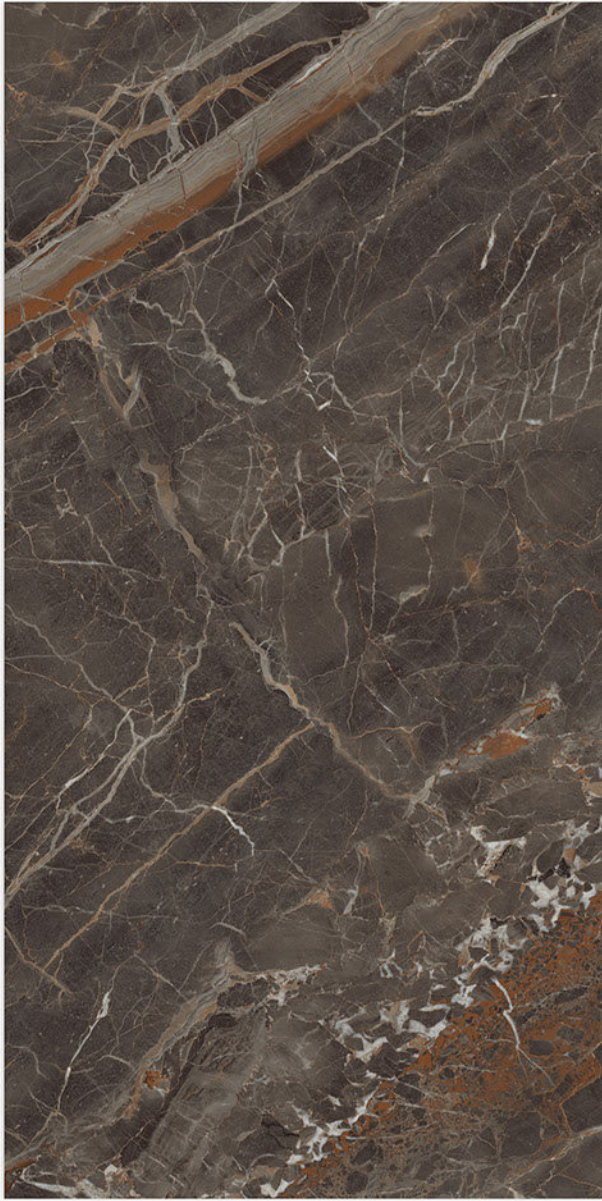

ESTRADA

GLOSSY SURFACE _____ /600X1200MM