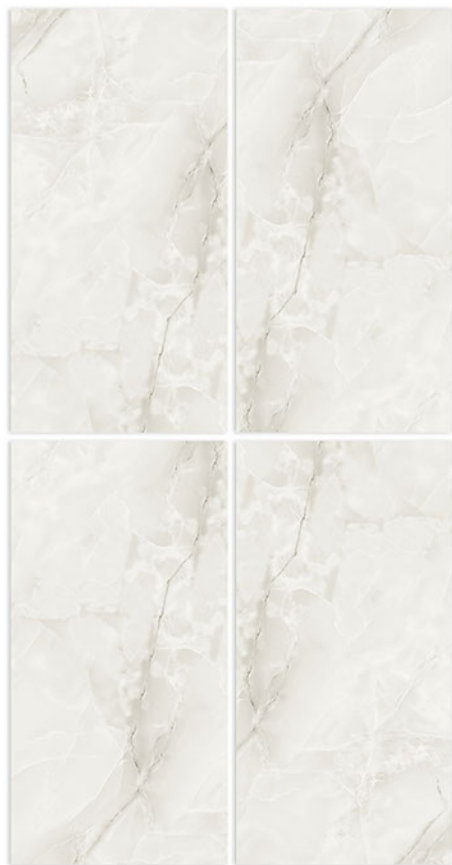

GLOSSY

600X1200

GLOSSY
SURFACE
600X1200 mm

RENDOM - 3

AGASIYA GREY

GLOSSY SURFACE ————— /600X1200MM

ALPINUS MAROON

RANDOM - 4