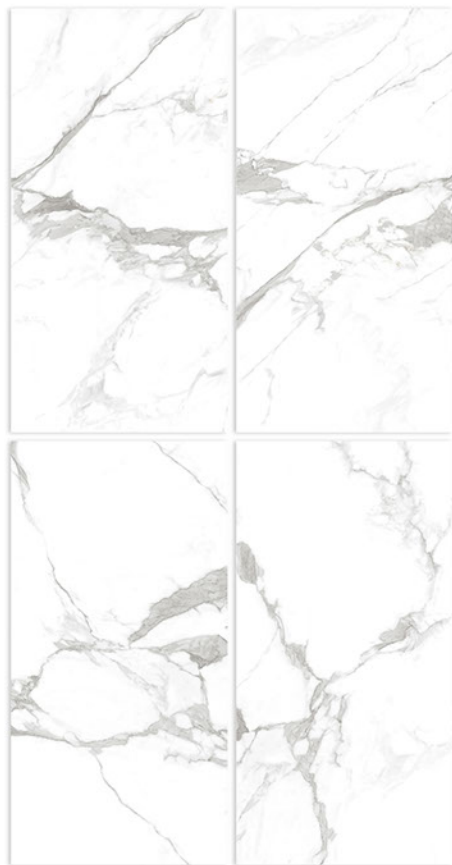

RENDOM - 4

STATUARIO MERMER

GLOSSY SURFACE

————— /600X1200MM

RENDOM - 4

STATUARIO PLATINA

GLOSSY SURFACE _____ /600X1200MM

RENDOM - 4