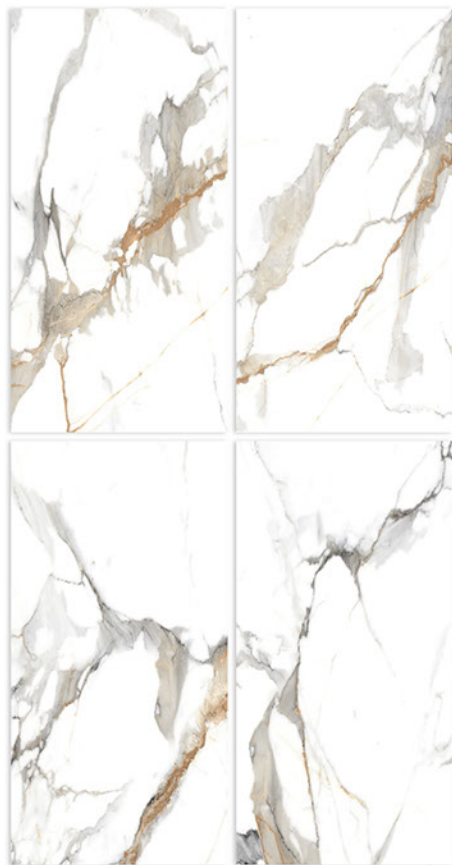

CARAMEL BROWN

GLOSSY SURFACE _____ /600X1200MM

RENDOM - 4

CARRARA BLUE

GLOSSY SURFACE _____ /600X1200MM

CLASSIC CARRARA

RENDOM - 4

GLOSSY SURFACE

_____ /600X1200MM

CORDELA BEIGE

RANDOM - 4

GLOSSY SURFACE

 /600X1200MM

RENDOM - 4

CORNELIAN GREEN

GLOSSY SURFACE ————— /600X1200MM