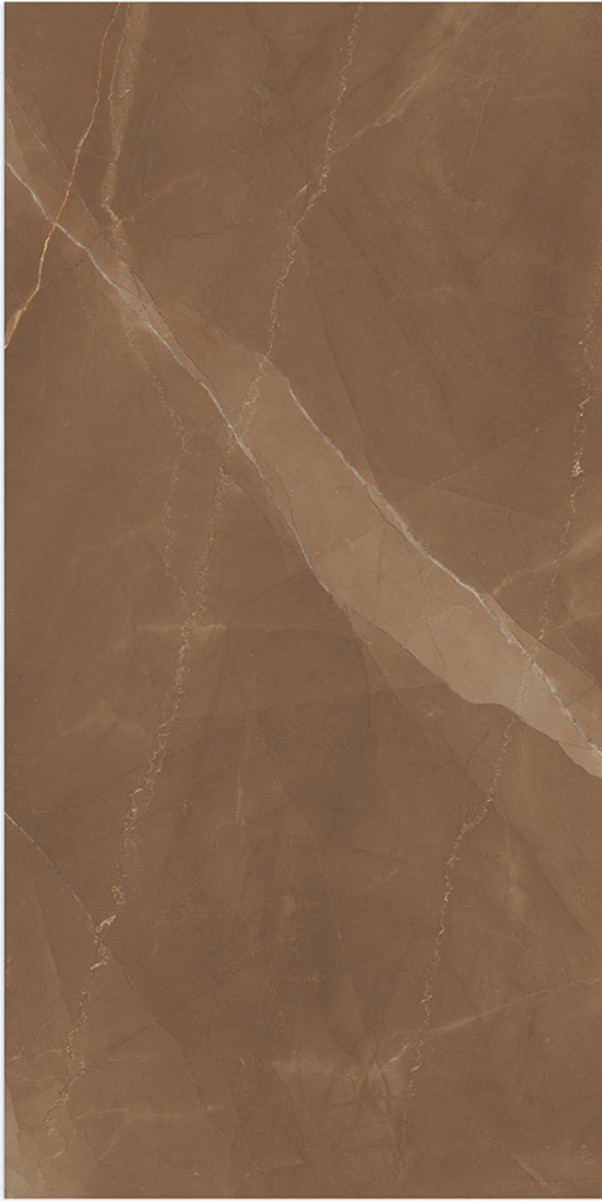

RENDOM - 4

GLOSSY SURFACE

 /600X1200MM

ARMANI BIANCO

RENDOM - 4

GLOSSY SURFACE ————— /600X1200MM

RENDOM - 4

ARMANI BRONZE