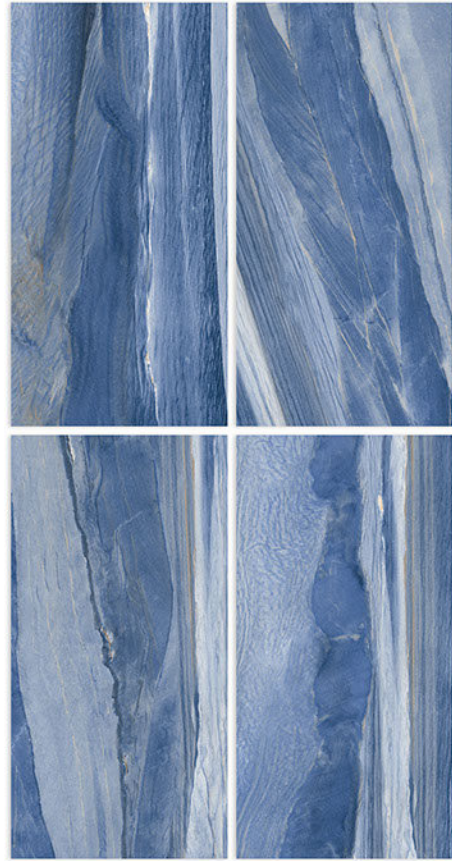

LUSH GREY

GLOSSY SURFACE ————— /600X1200MM

RENDOM - 4

LUISH GRIS

GLOSSY SURFACE _____ /600X1200MM

RENDOM - 4

MALENA NATURAL

GLOSSY SURFACE _____ /600X1200MM