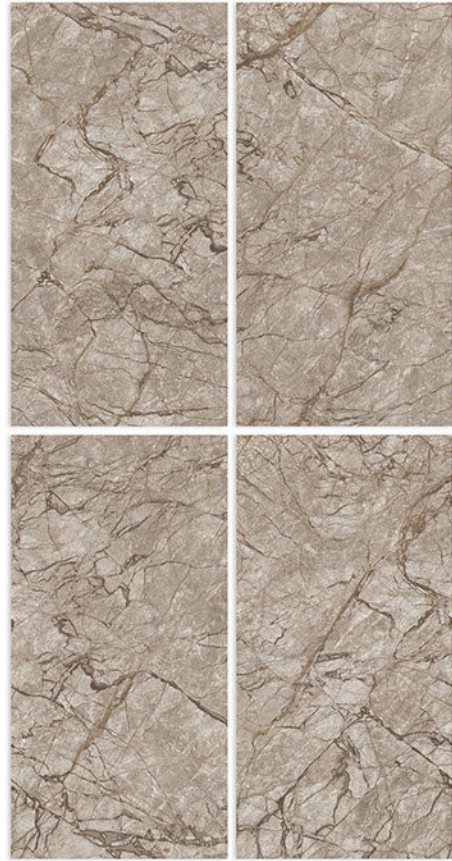

GLOSSY SURFACE

_____ /600X1200MM

RENDOM - 4

AMALFI WHITE

GLOSSY SURFACE _____ /600X1200MM

RENDOM - 4

AMAZONE NATURAL

GLOSSY SURFACE _____ /600X1200MM