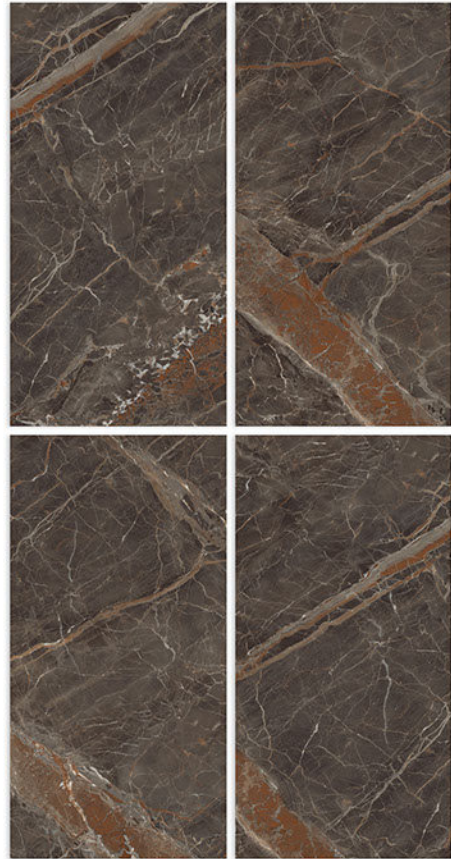

 /600X1200MM

RENDOM - 6

ENRICH BEIGE

GLOSSY SURFACE ————— /600X1200MM

ESTRADA

RENDOM - 4

GLOSSY SURFACE _____ /600X1200MM

EXOTIC BEIGE