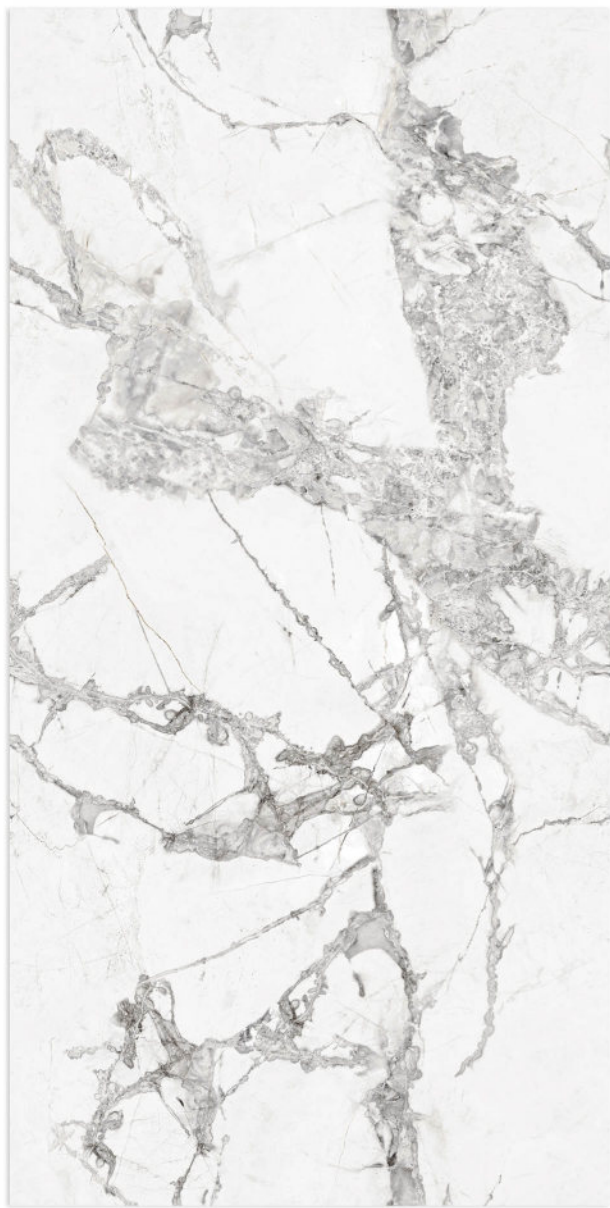

GLOSSY SURFACE ————— /600X1200MM

GEM GREY

RENDOM - 4

GLOSSY SURFACE _____ /600X1200MM

RENDOM - 4

GRIGIO BLISS

GLOSSY SURFACE

 /600X1200MM