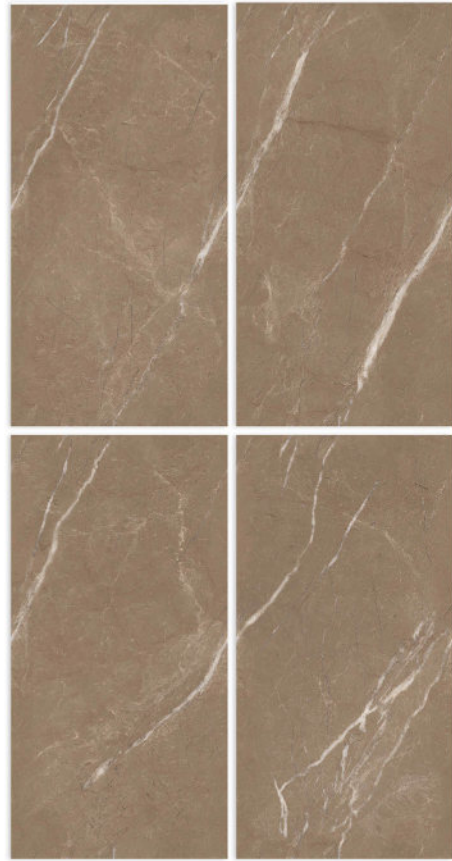

RENDOM - 4

APEN BROWN

GLOSSY SURFACE _____ /600X1200MM