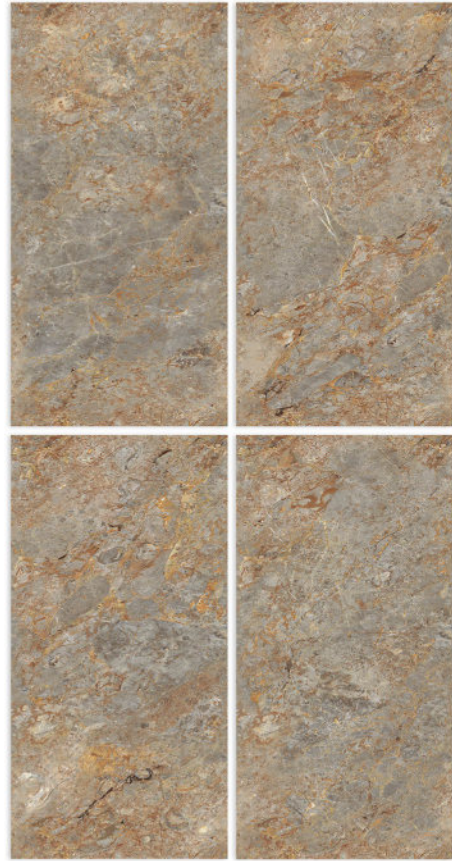

RENDOM - 4

GLOSSY SURFACE _____ /600X1200MM