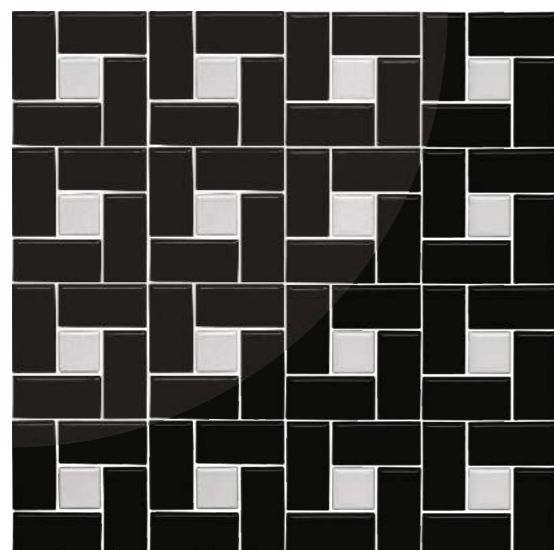

COLOUR
White

Surface
Glossy & Matt

Tree Leaf Pattern

G/M3649 Black

G/M3651 White

G/MX395149 Black

G/MX394951 White

Pinwheel