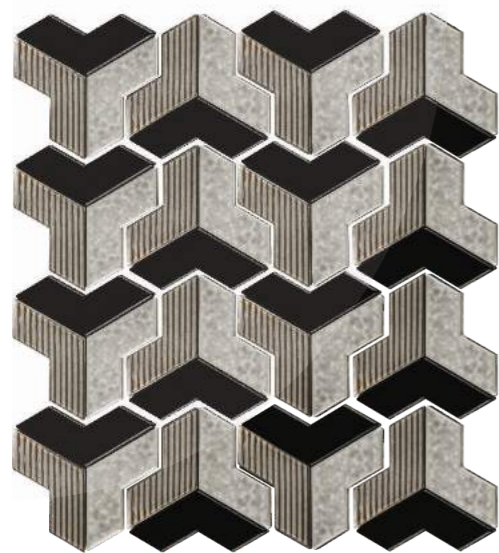

Surface Glossy & Matt

Lantern Pattern

G/M3149 Black

G/M3151 White

GBRG4984X454648

Boomrange

Chips Size
49x84mm

Sheet Size
300x341mm