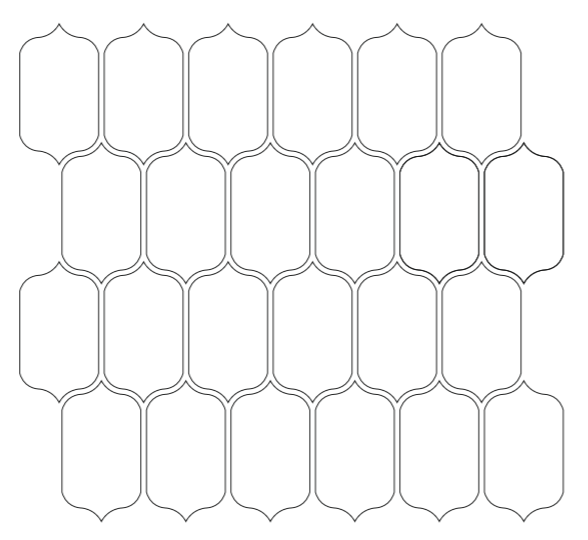

G/M3151 White