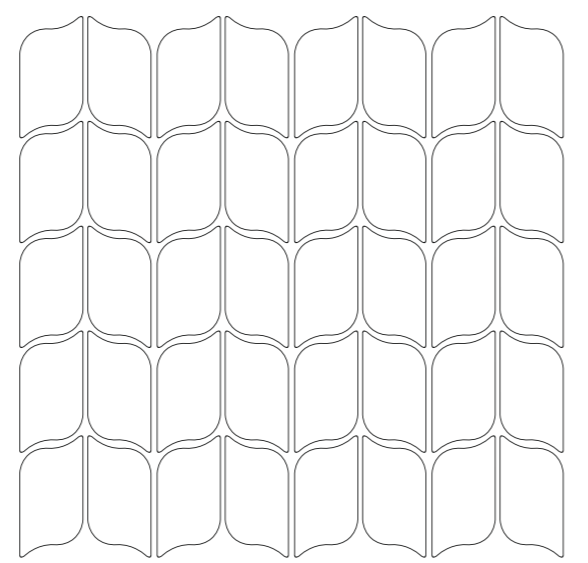

G/M4051 White