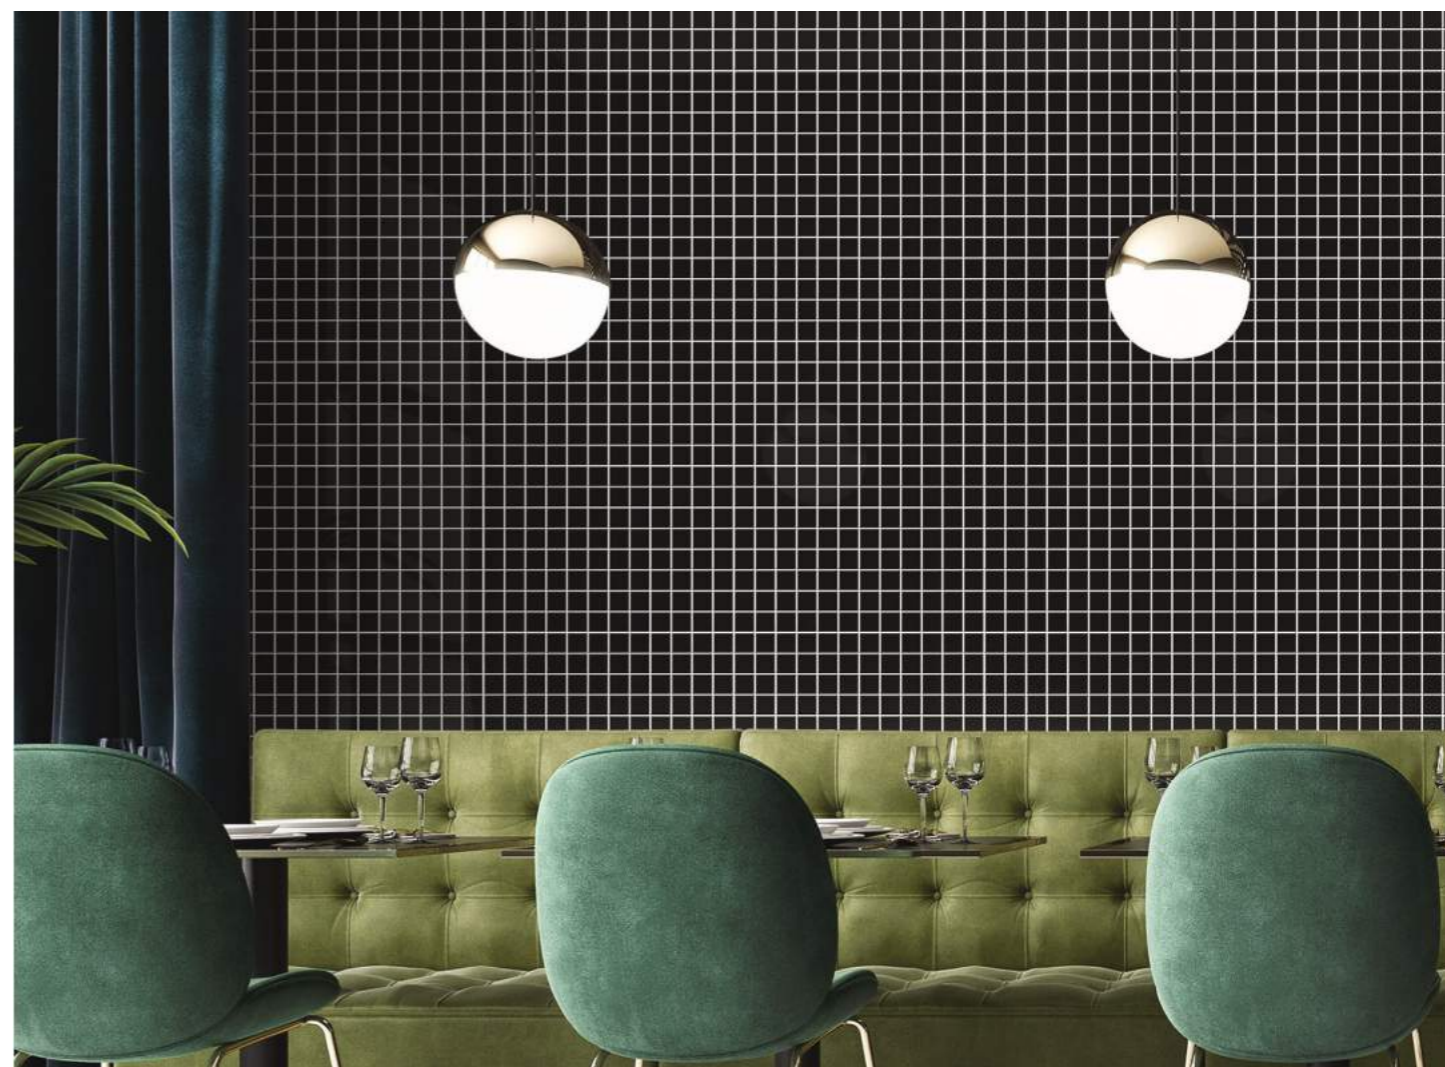

COLOUR Black COLOUR White

Surface Glossy & Matt

Square Pattern

SIMPLE TONES CREATIVITY

003
004

Square

Chips Size
48x48mm

Sheet Size
303x303mm