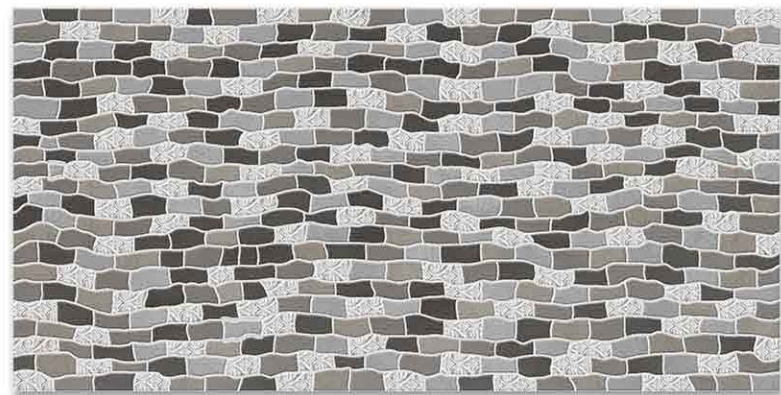

ELEVATION

300 x 600 MM

C a t a l o g u e - 2 0 2 2

SE-5001-132

Quality
You can see,
Touch and Feel.

SE-5002-132

Quality
You can see,
Touch and Feel.

SE-5003-132

Quality
You can see,
Touch and Feel.

SE-5004-132

Quality
You can see,
Touch and Feel.

SE-5005-142

Quality
You can see,
Touch and Feel.

SE-5006-142

Quality
You can see,
Touch and Feel.

SE-5007-142

Quality
You can see,
Touch and Feel.

SE-5009-142

Quality
You can see,
Touch and Feel.

SE-5011-142

Quality
You can see,
Touch and Feel.

SE-5012-301

Quality
You can see,
Touch and Feel.

ElevationSeries
300x600