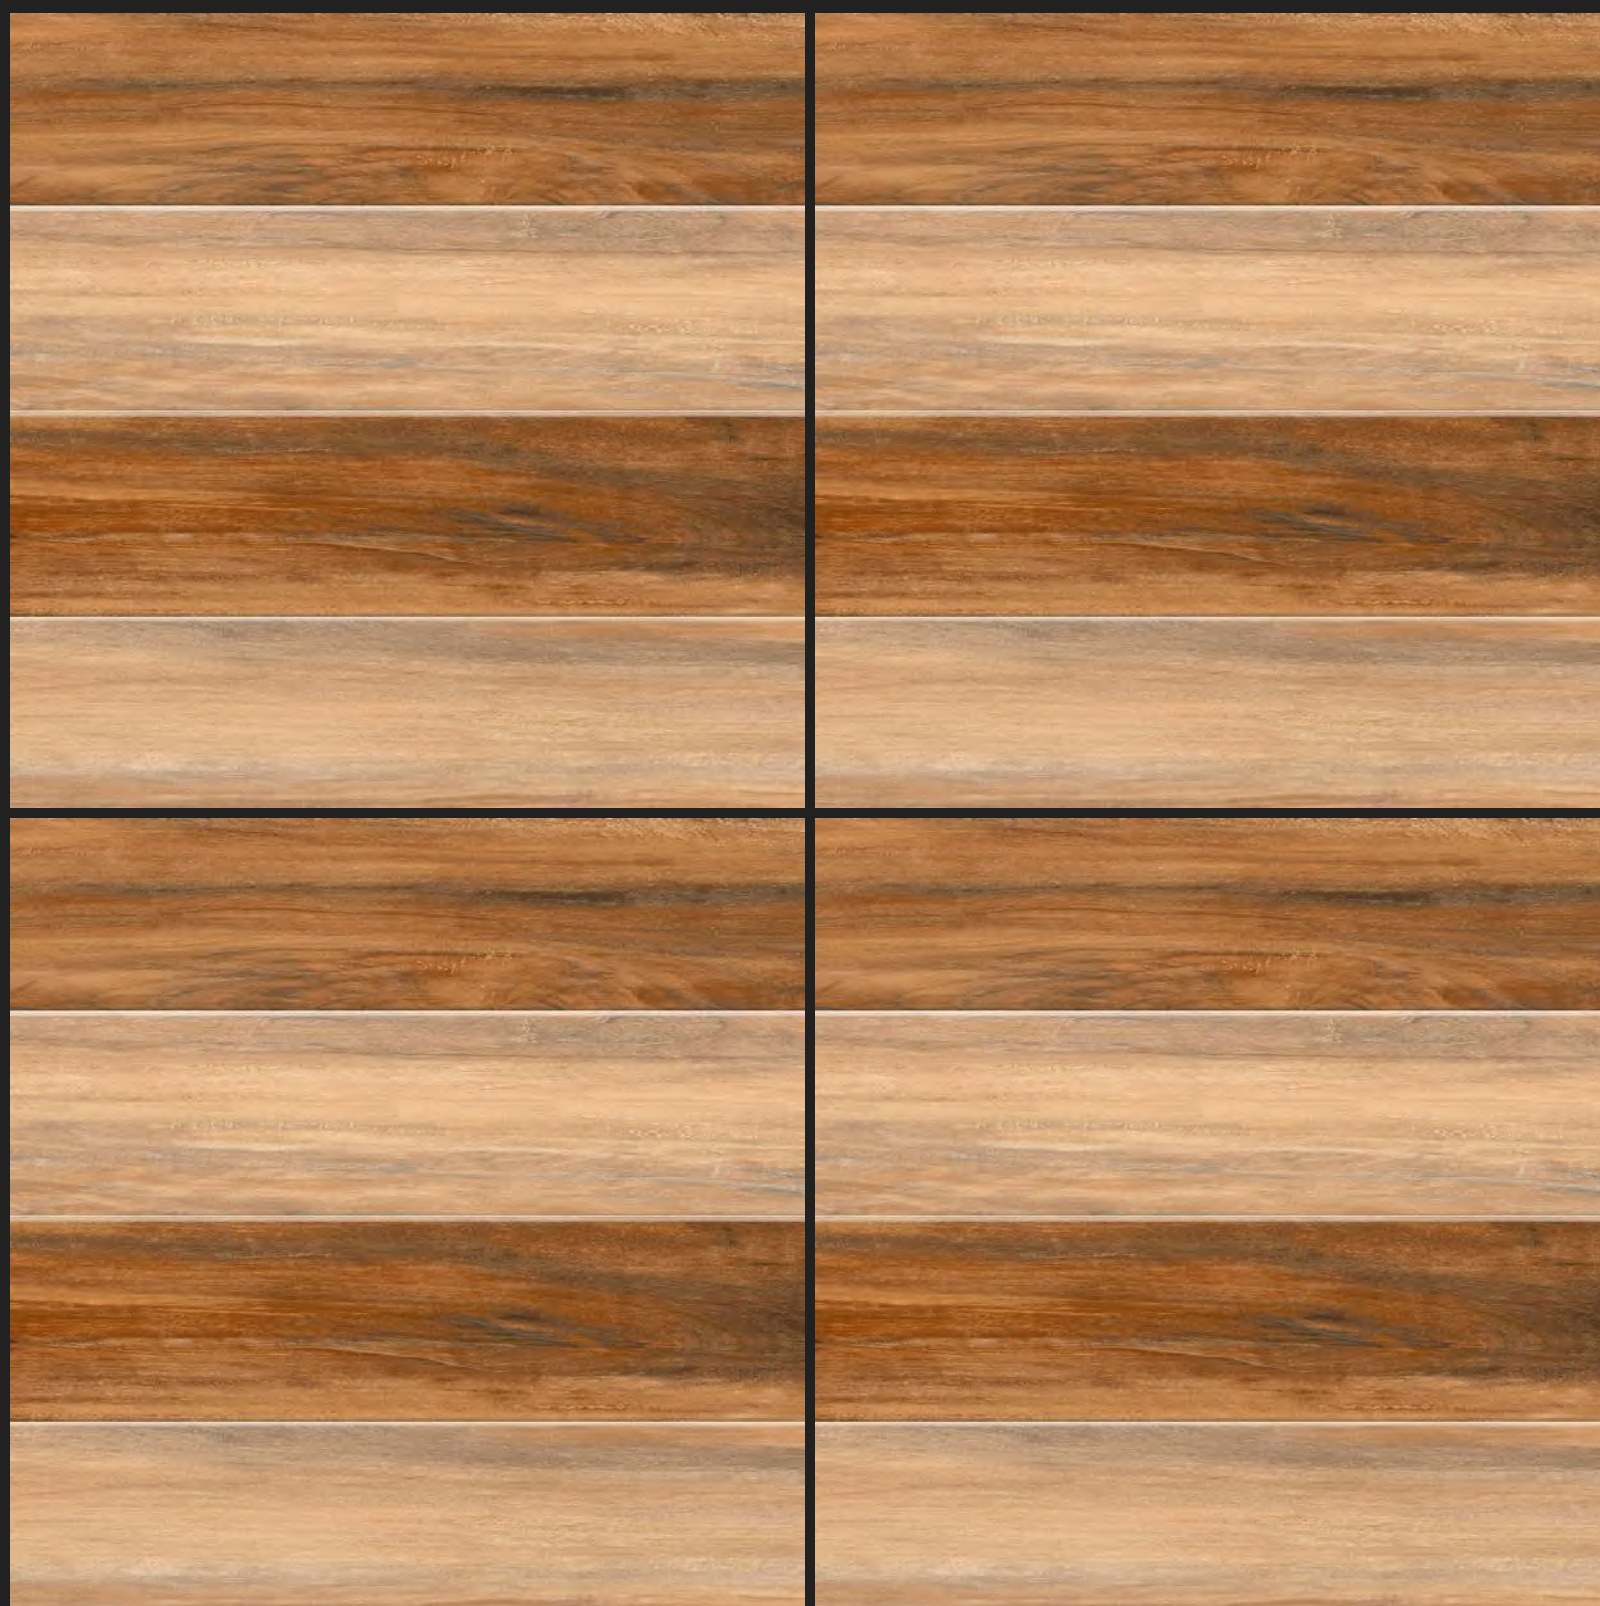

**WOODEN STRIP
SERIES
MATT FINISH**

80046