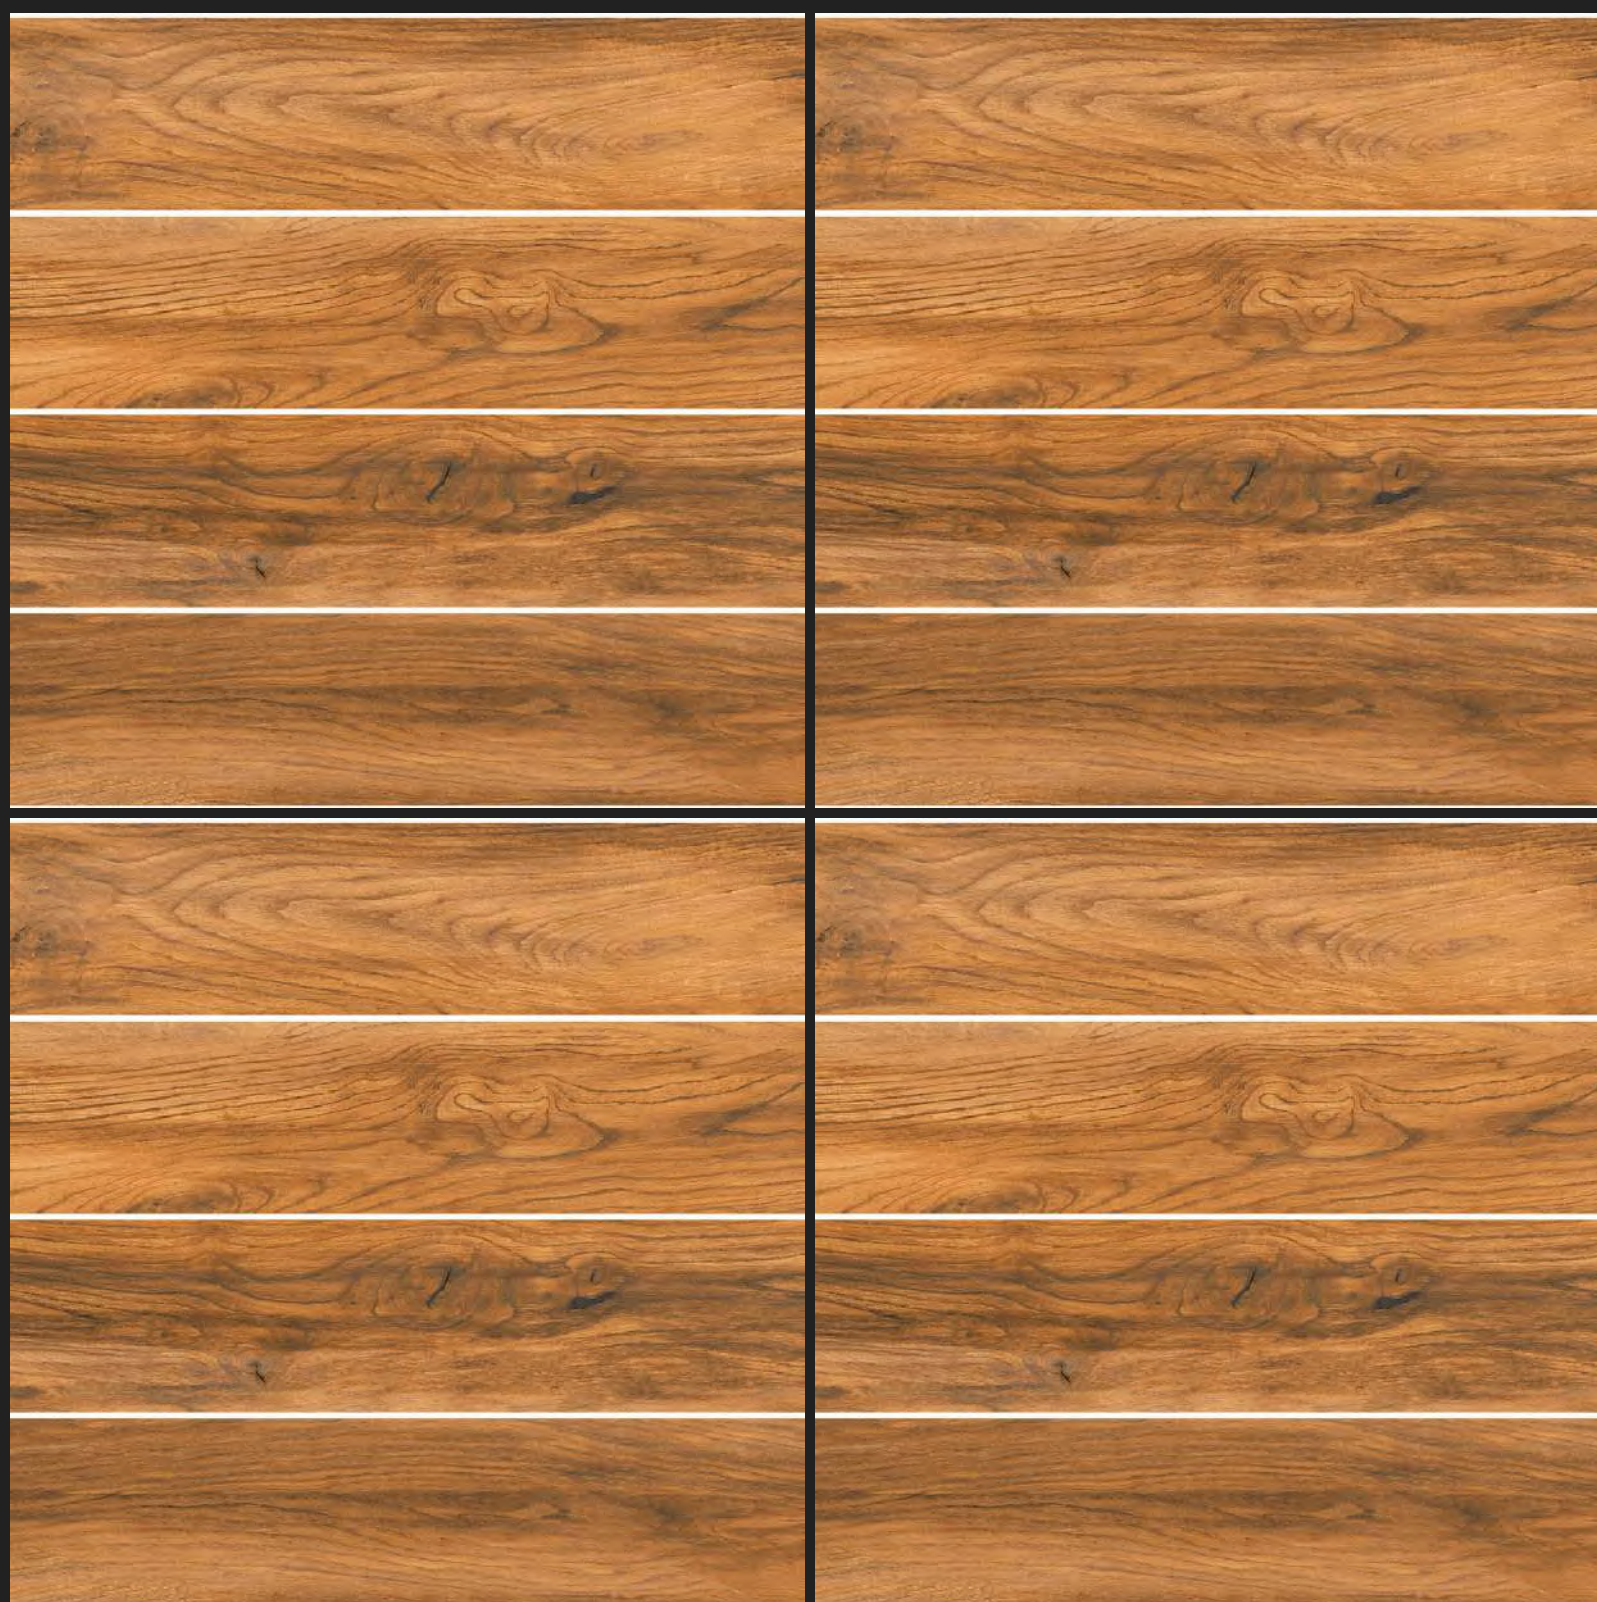

80018

**WOODEN STRIP
SERIES
MATT FINISH**

80019

**WOODEN STRIP
SERIES
MATT FINISH**

80020

**WOODEN STRIP
SERIES
MATT FINISH**

80021

**WOODEN STRIP
SERIES
MATT FINISH**

80022

**WOODEN STRIP
SERIES
MATT FINISH**

80023

**WOODEN STRIP
SERIES
MATT FINISH**

80025

**WOODEN STRIP
SERIES
MATT FINISH**

80026

**WOODEN STRIP
SERIES
MATT FINISH**

80027

**WOODEN STRIP
SERIES
MATT FINISH**

80028

**WOODEN STRIP
SERIES
MATT FINISH**

80029

**WOODEN STRIP
SERIES
MATT FINISH**

80030

**WOODEN STRIP
SERIES
MATT FINISH**