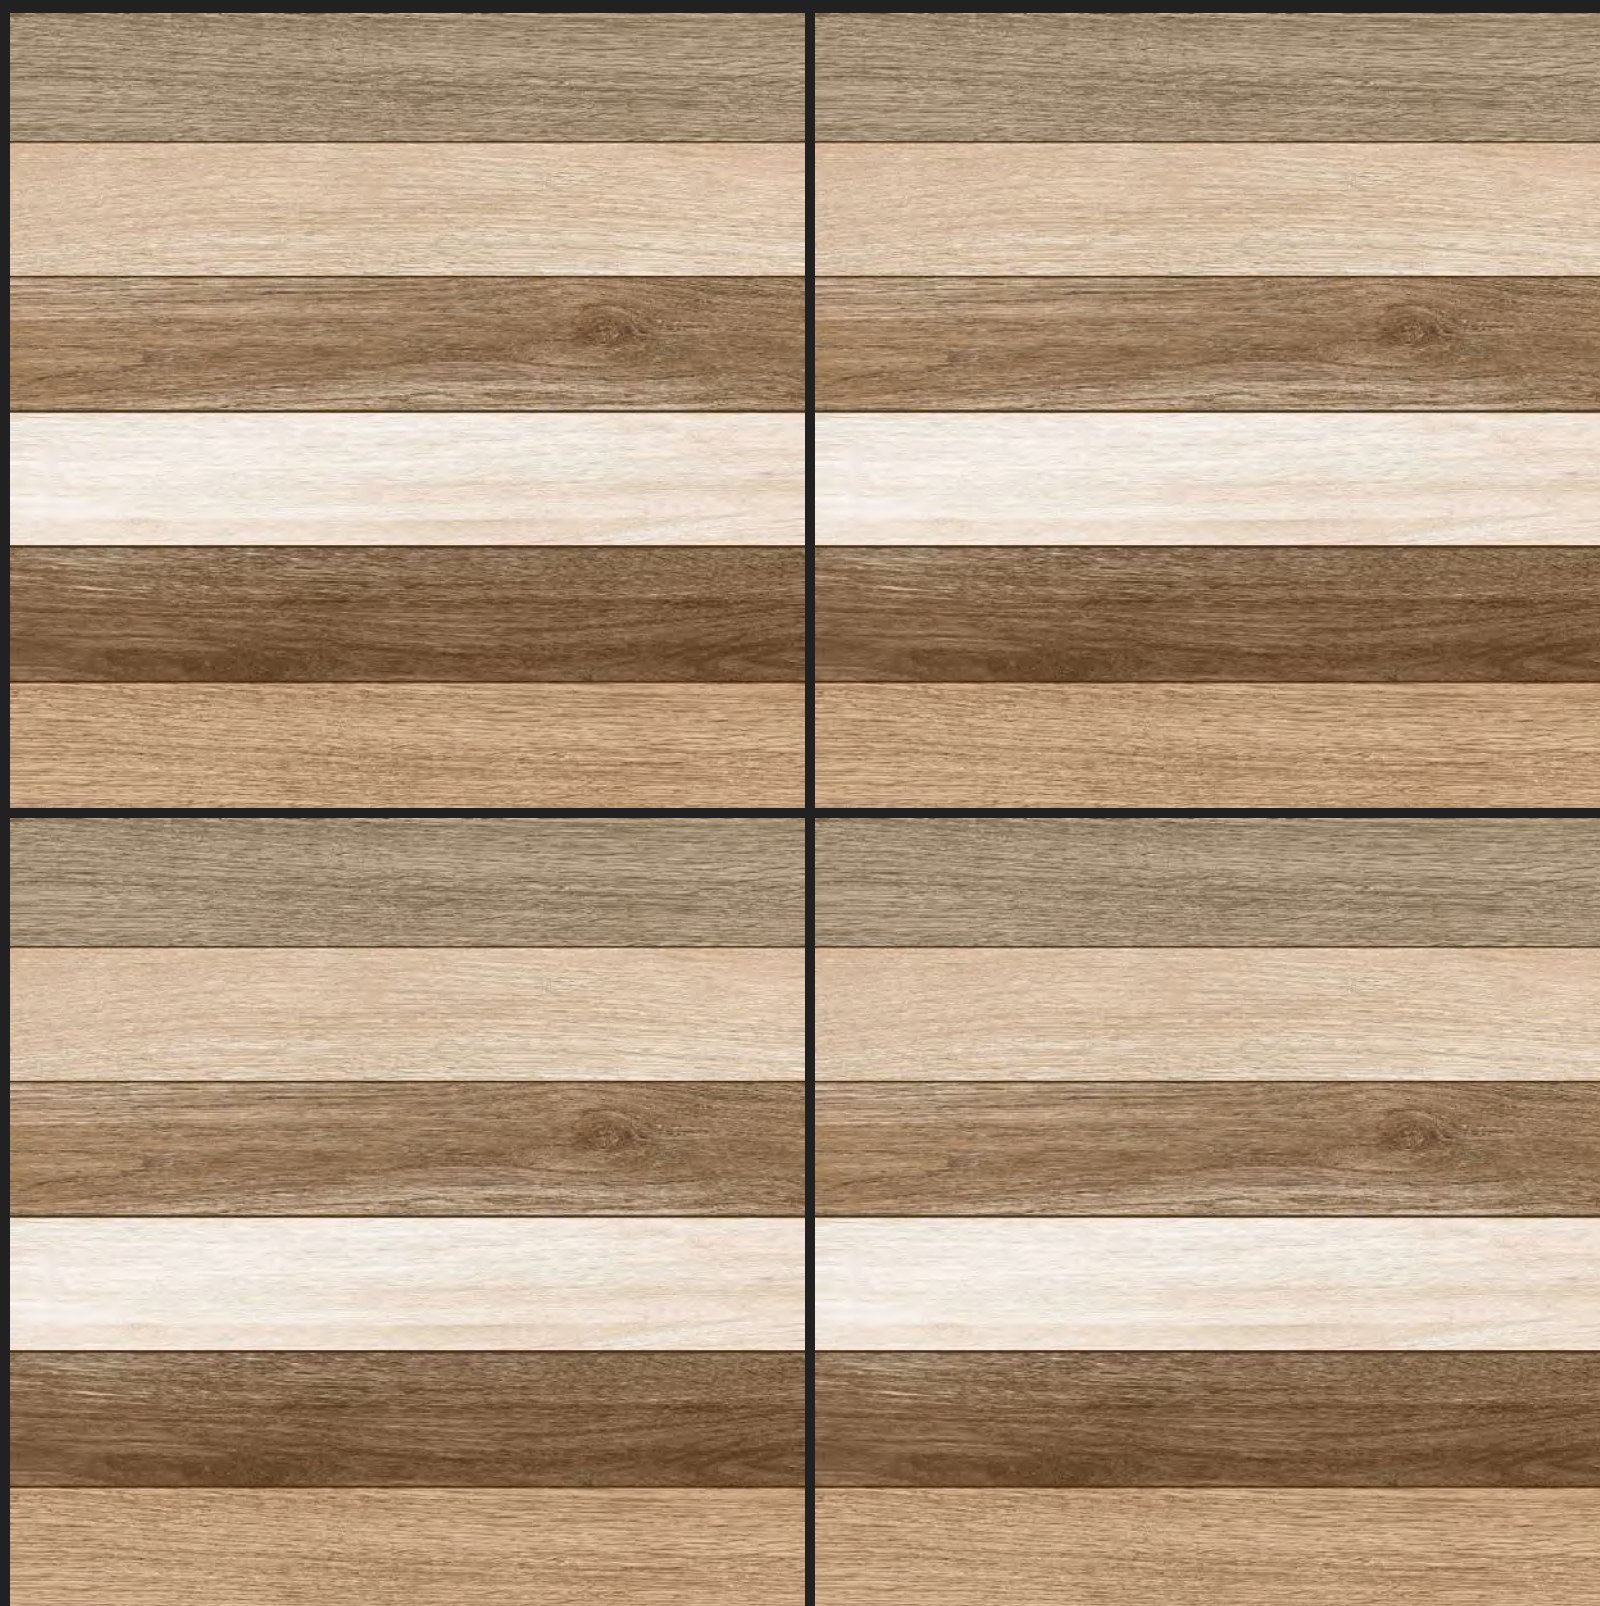

80002

**WOODEN STRIP
SERIES
MATT FINISH**

80003

**WOODEN STRIP
SERIES
MATT FINISH**

80004

**WOODEN STRIP
SERIES
MATT FINISH**

80005

**WOODEN STRIP
SERIES
MATT FINISH**

80006

**WOODEN STRIP
SERIES
MATT FINISH**

80007

**WOODEN STRIP
SERIES
MATT FINISH**

80008

**WOODEN STRIP
SERIES
MATT FINISH**

80009

**WOODEN STRIP
SERIES
MATT FINISH**

80010

**WOODEN STRIP
SERIES
MATT FINISH**

80011

**WOODEN STRIP
SERIES
MATT FINISH**

80012

**WOODEN STRIP
SERIES
MATT FINISH**

80013

**WOODEN STRIP
SERIES
MATT FINISH**