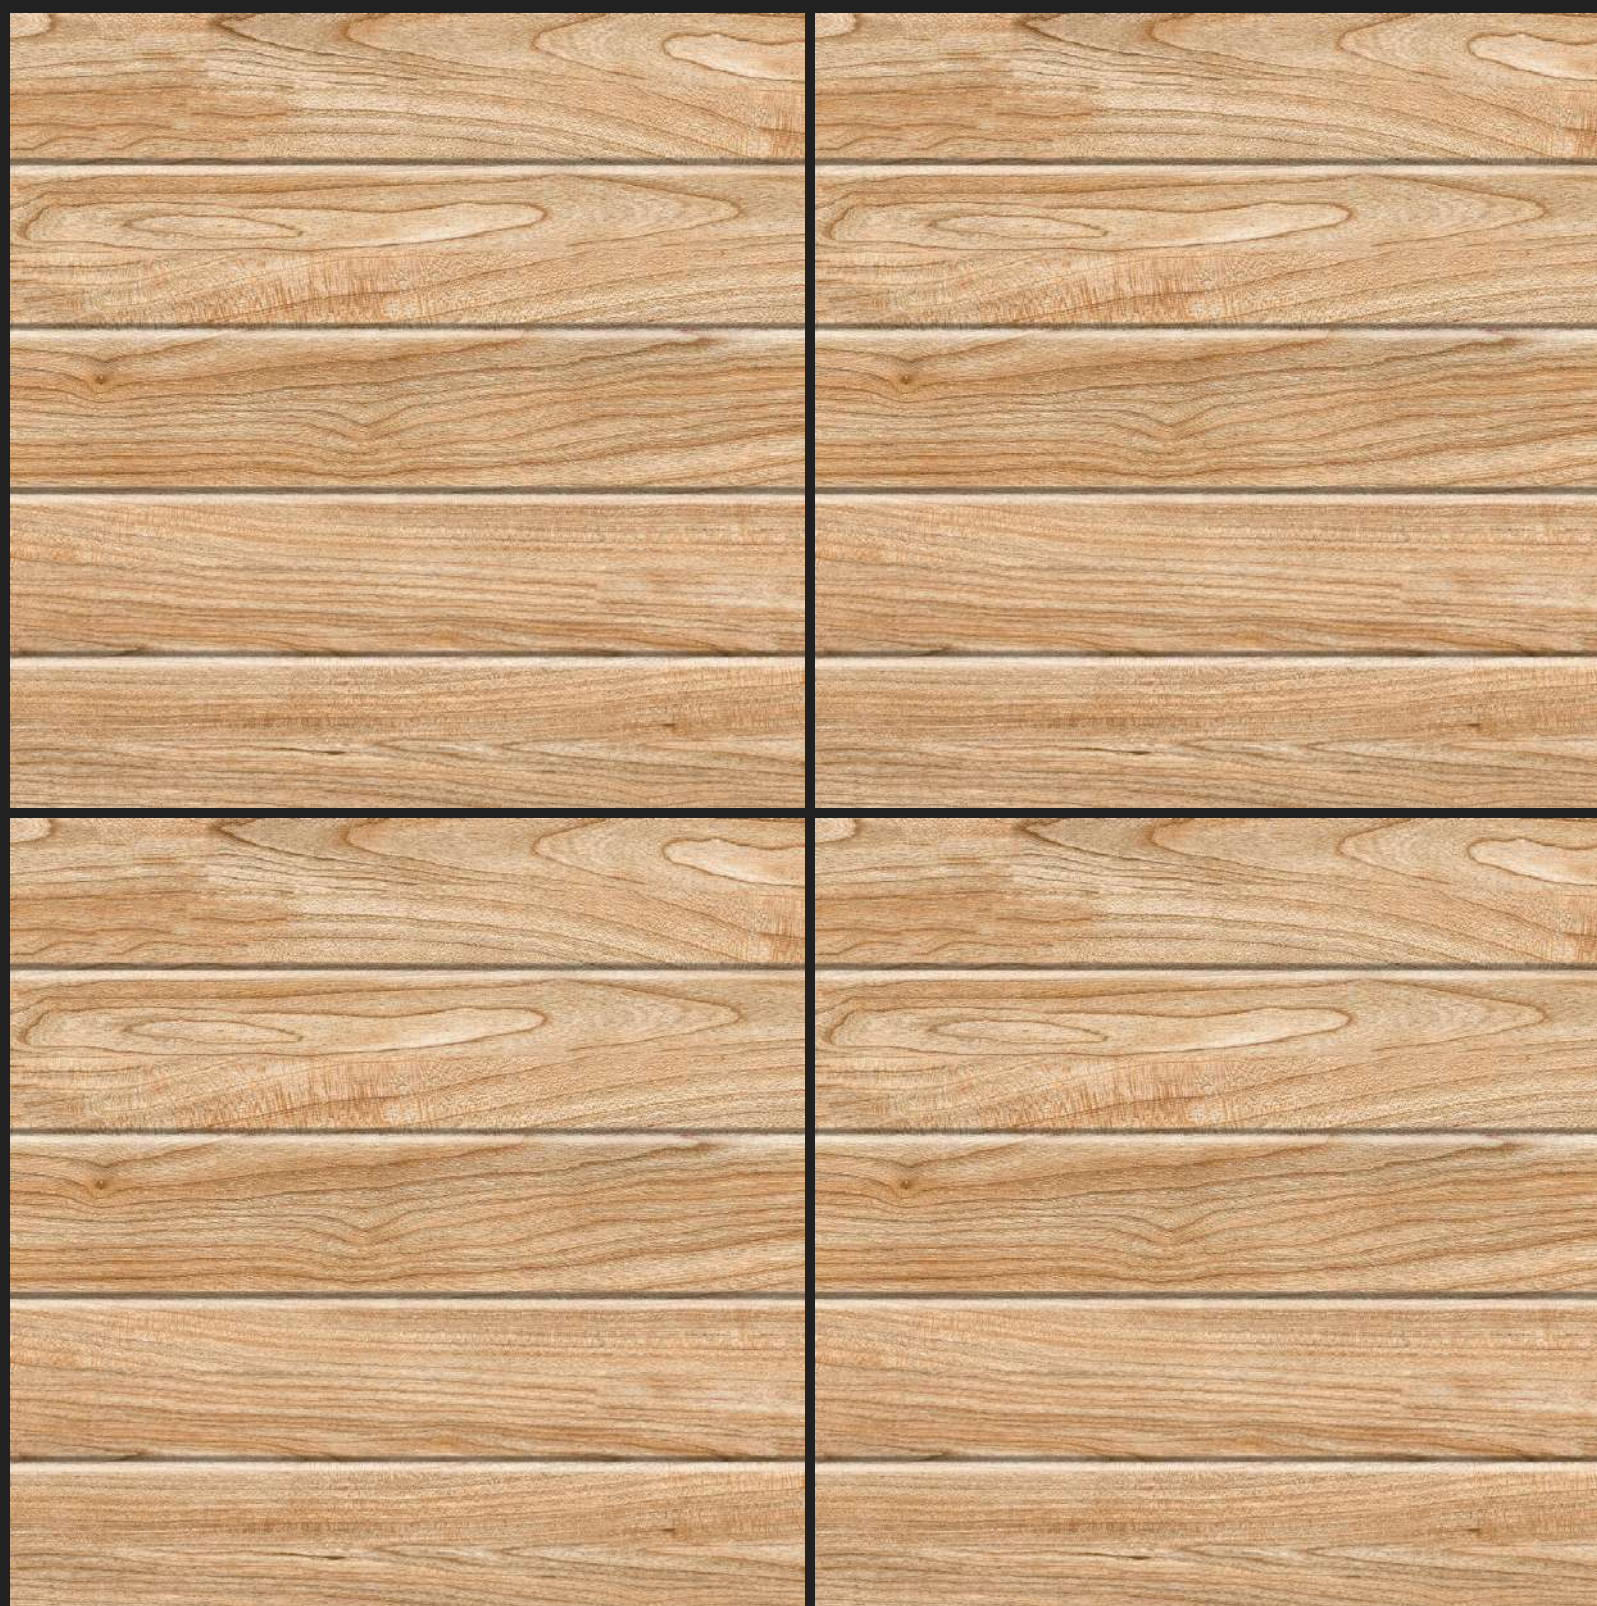

**WOODEN STRIP
SERIES
MATT FINISH**

80013