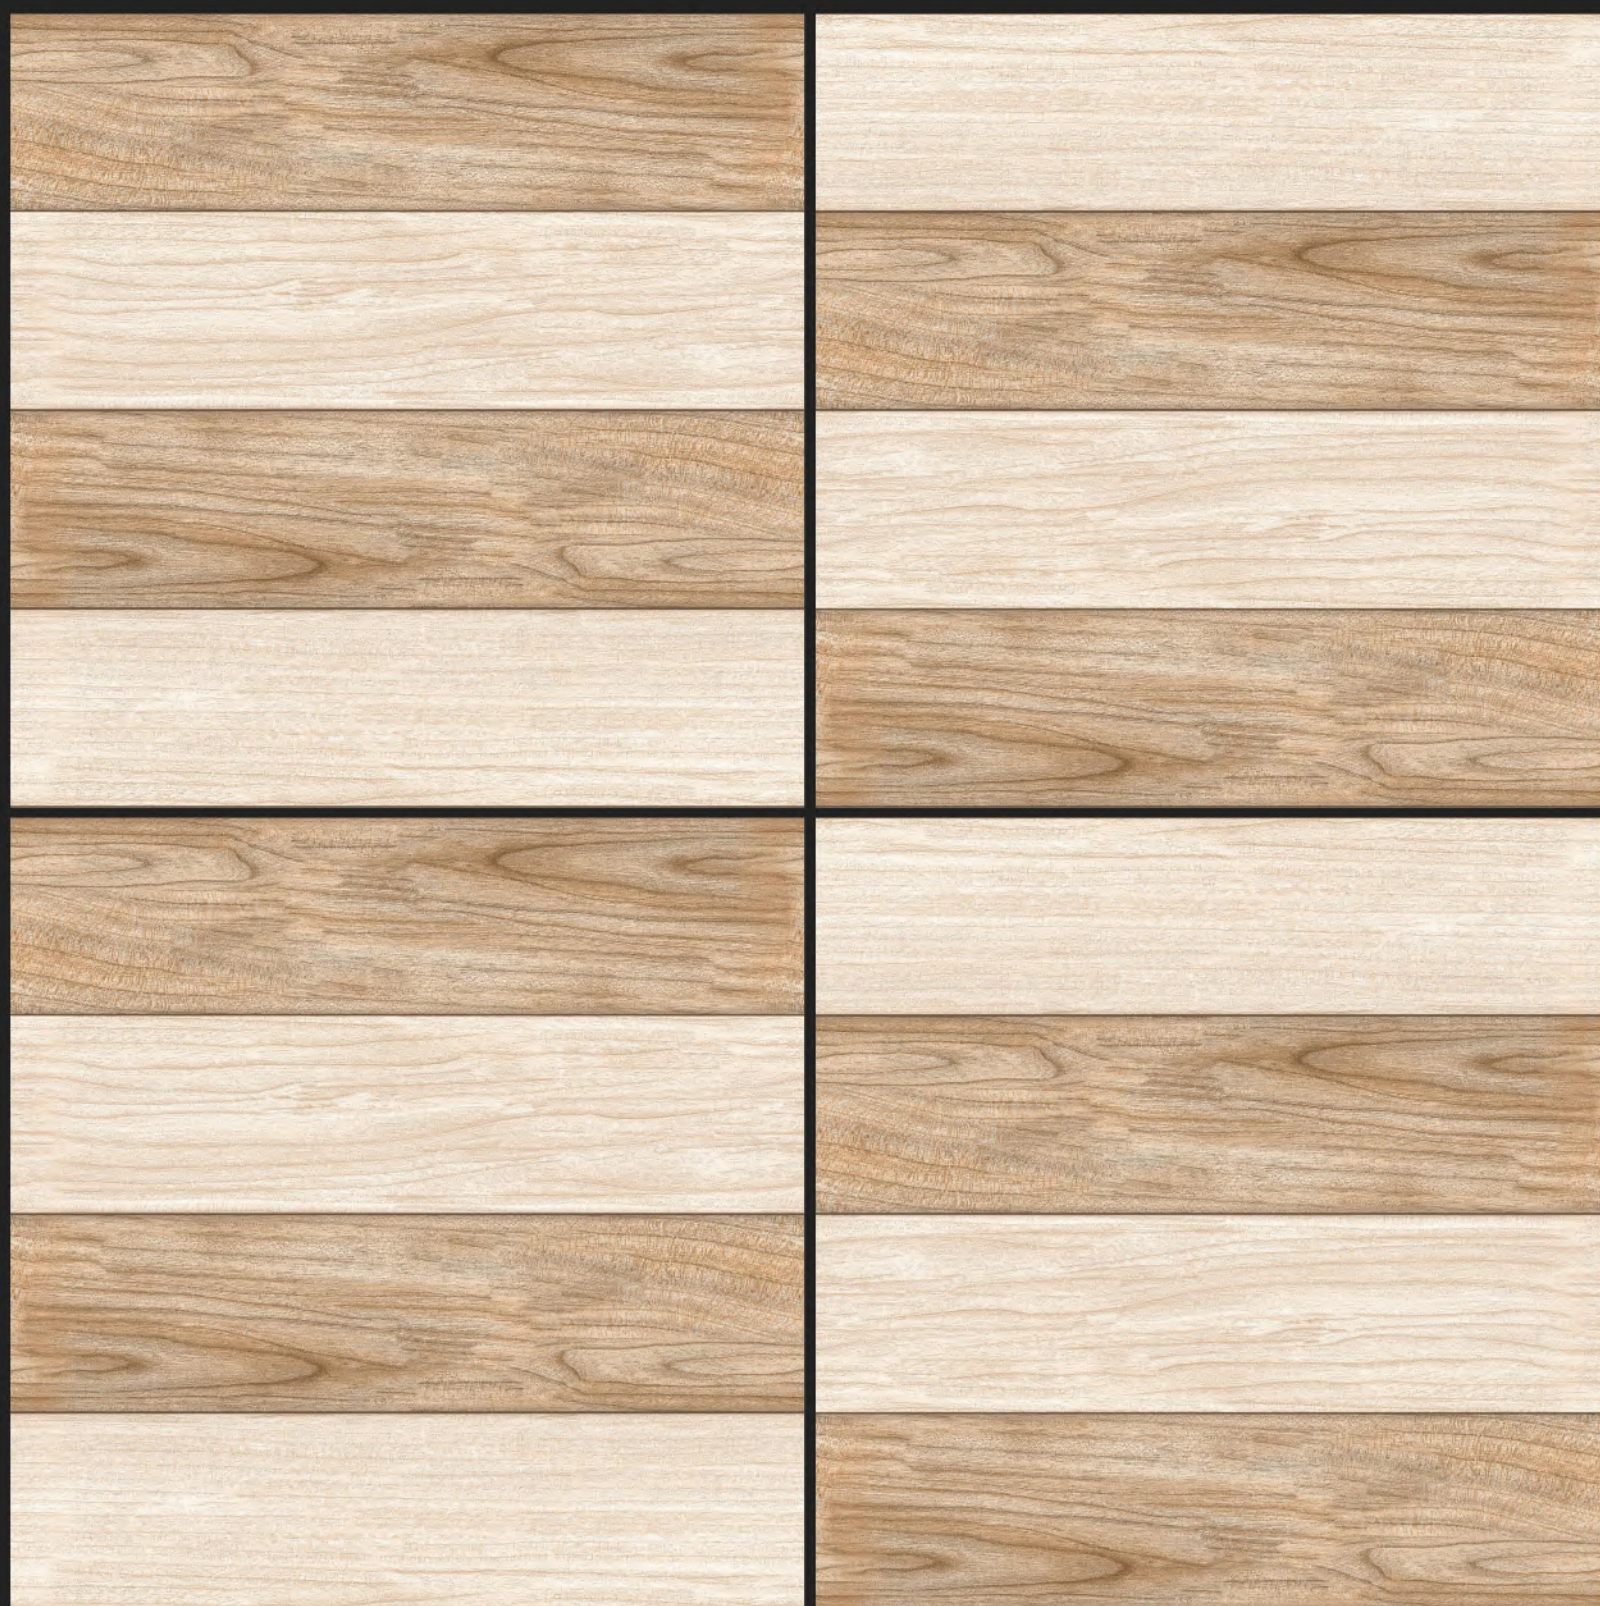

80056

**WOODEN STRIP
SERIES
MATT FINISH**

80057

**WOODEN STRIP
SERIES
MATT FINISH**

80058

**WOODEN STRIP
SERIES
MATT FINISH**

80059

**WOODEN STRIP
SERIES
MATT FINISH**

80060

**WOODEN STRIP
SERIES
MATT FINISH**

80061

**WOODEN STRIP
SERIES
MATT FINISH**

80062

**WOODEN STRIP
SERIES
MATT FINISH**

80063

**WOODEN STRIP
SERIES
MATT FINISH**