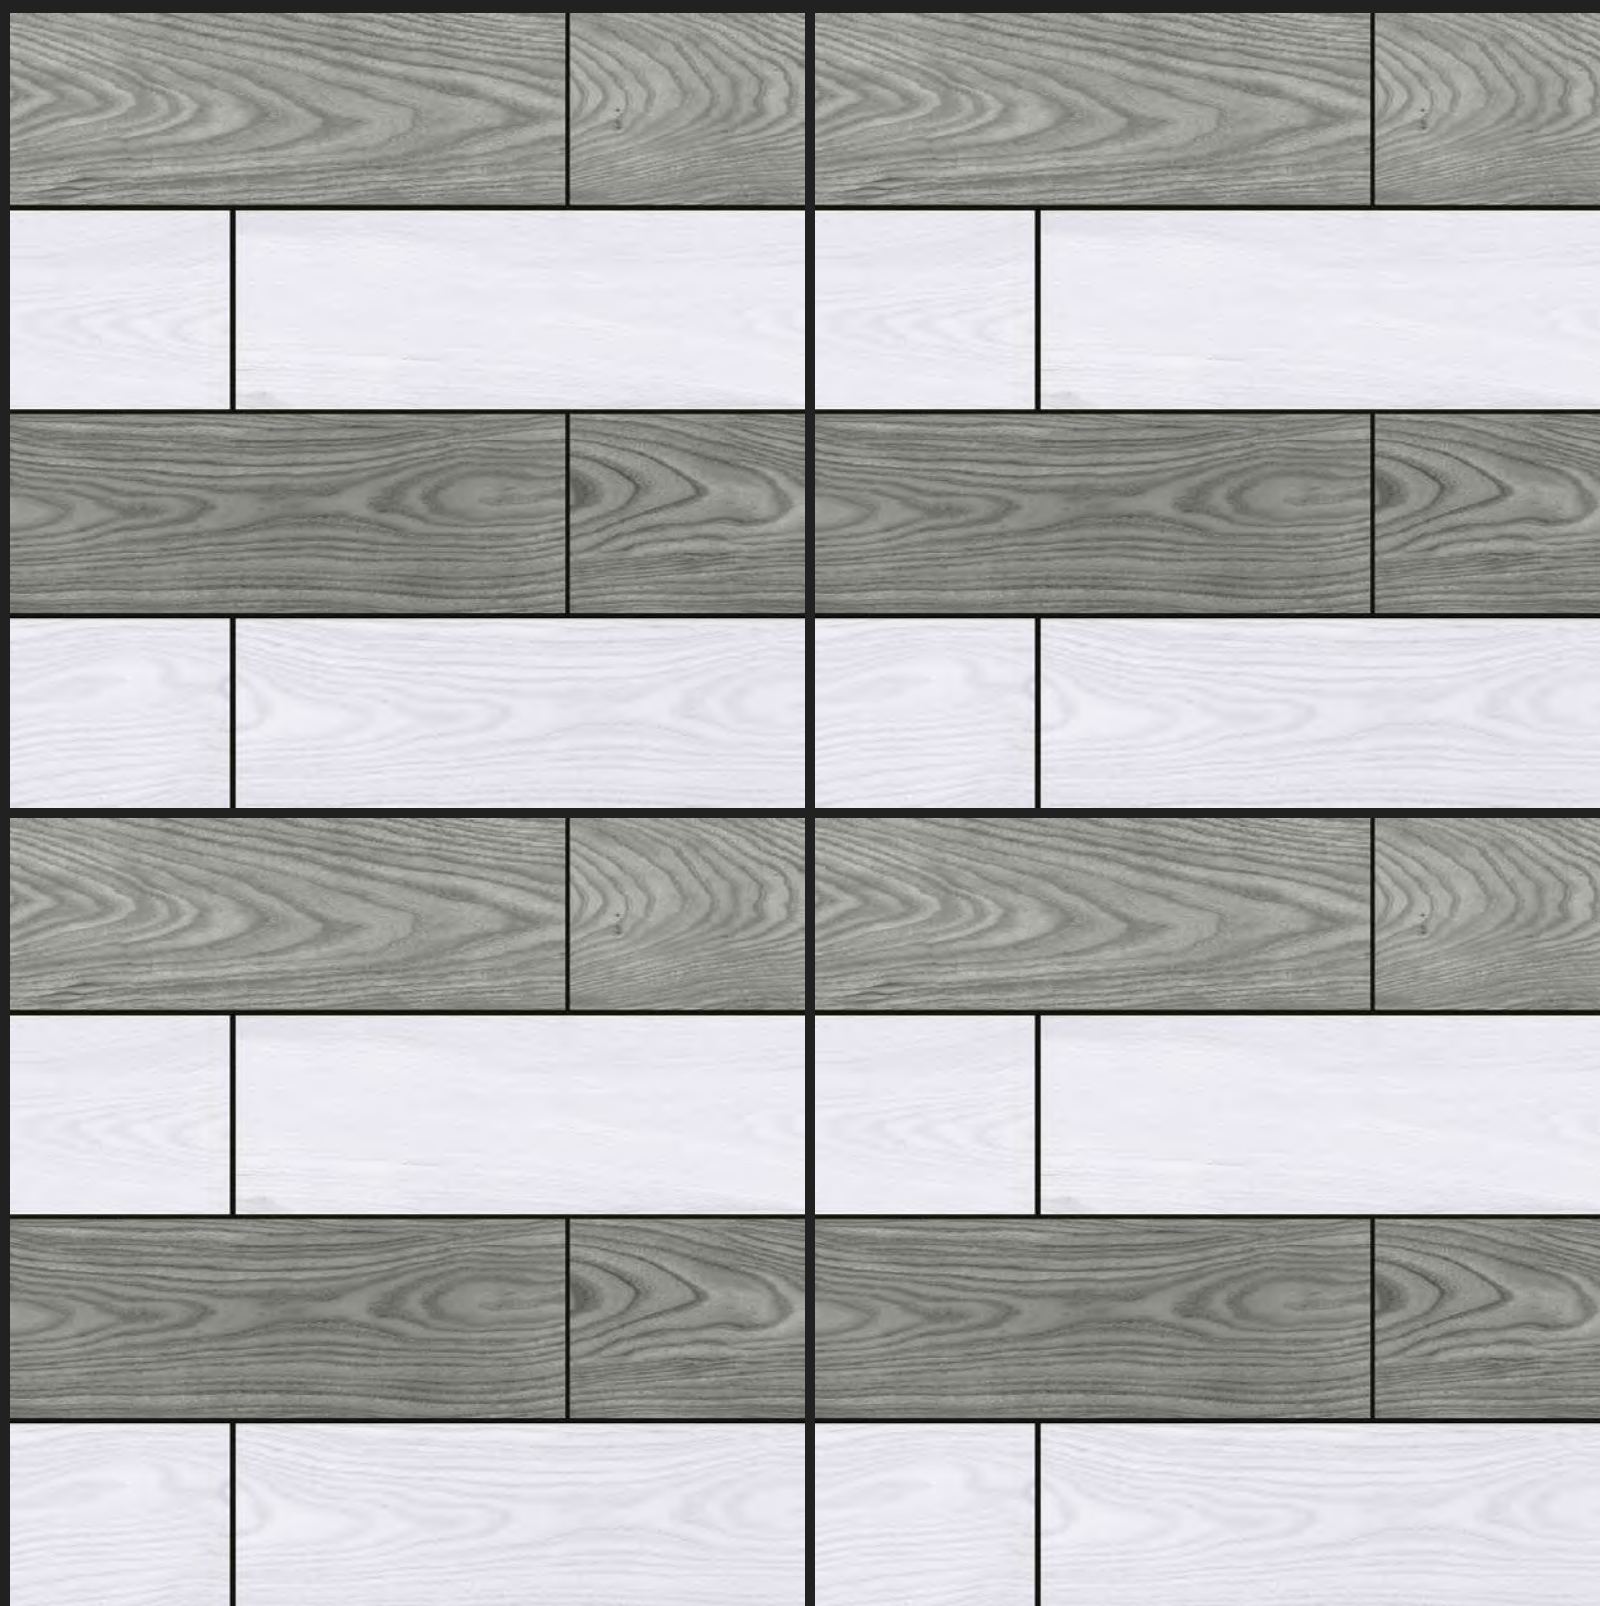

**WOODEN STRIP
SERIES
MATT FINISH**

80008