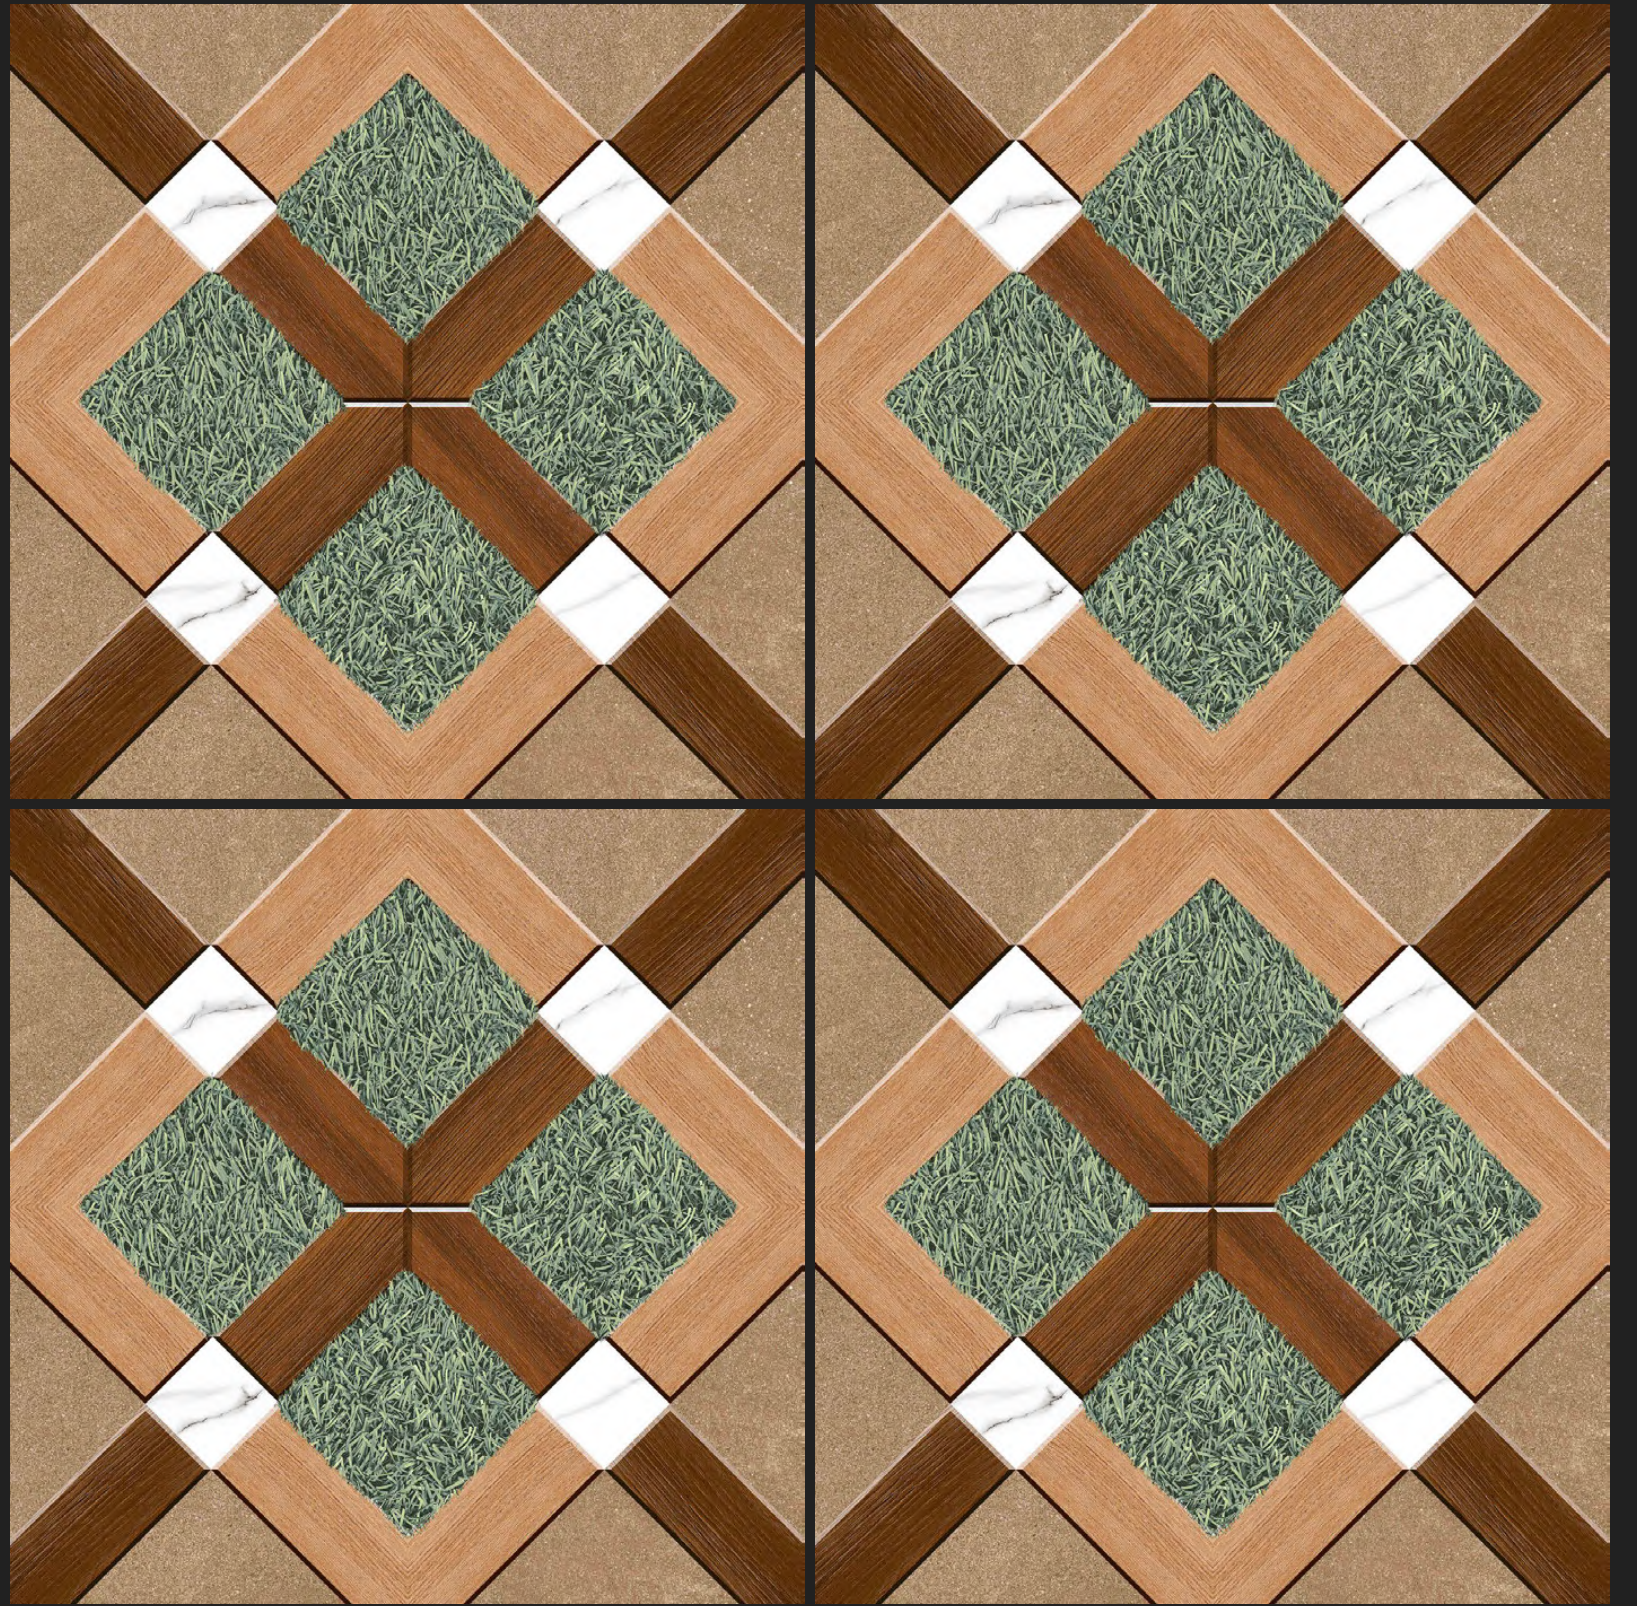

Luxury is in each Detail

CERAMIC EXPORTS HOUSE
Tiles Exporters

WHITE BODY
600X600mm
PORCELAIN TILES

Master
Catalogue - 2022
60X60 PORCELAIN TILES

Follow us...   

**GARDEN
SERIES
MATT FINISH**

G-0001

**GARDEN
SERIES
MATT FINISH**

G-0002

**GARDEN
SERIES**
MATT FINISH

G-0003

**GARDEN
SERIES
MATT FINISH**

G-0004

**GARDEN
SERIES
MATT FINISH**

G-0005

**GARDEN
SERIES
MATT FINISH**

G-0006

**GARDEN
SERIES
MATT FINISH**

G-0007

**GARDEN
SERIES
MATT FINISH**

G-0008

**GARDEN
SERIES
MATT FINISH**

**GARDEN
SERIES
MATT FINISH**

G-0010