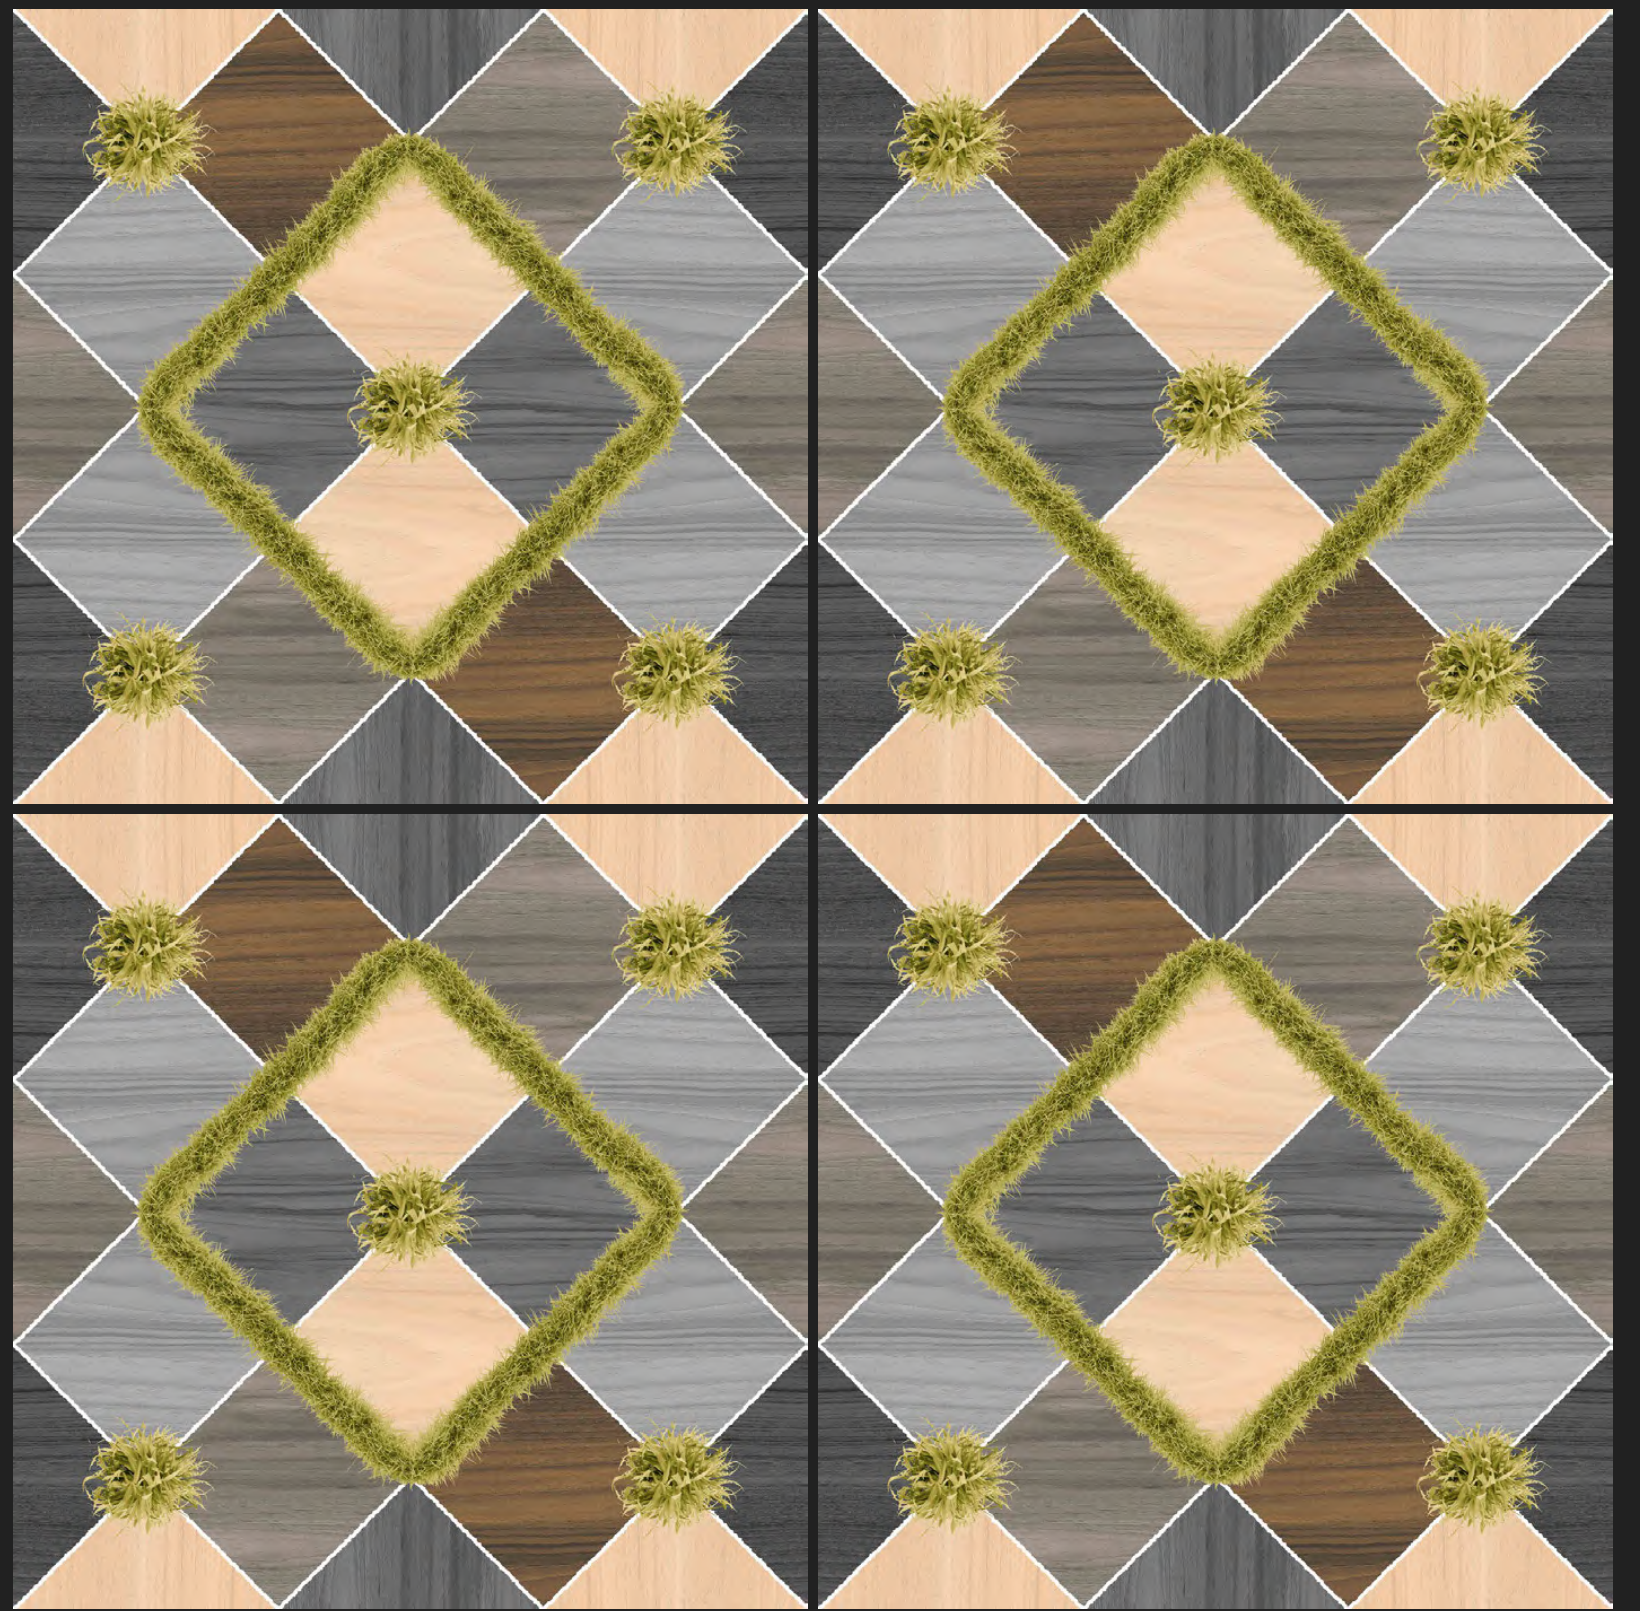

Luxury is in each Detail

CERAMIC EXPORTS HOUSE
Tiles Exporters

WHITE BODY
600X600mm
PORCELAIN TILES

Master
Catalogue - 2022
60X60 PORCELAIN TILES

Follow us...   

**GARDEN
SERIES
MATT FINISH**

G-0001

**GARDEN
SERIES
MATT FINISH**

G-0002

**GARDEN
SERIES**
MATT FINISH

G-0003

**GARDEN
SERIES
MATT FINISH**

G-0004

**GARDEN
SERIES
MATT FINISH**

G-0005

**GARDEN
SERIES
MATT FINISH**

G-0006

**GARDEN
SERIES
MATT FINISH**

G-0007

**GARDEN
SERIES
MATT FINISH**

G-0008

**GARDEN
SERIES
MATT FINISH**

**GARDEN
SERIES
MATT FINISH**

G-0010