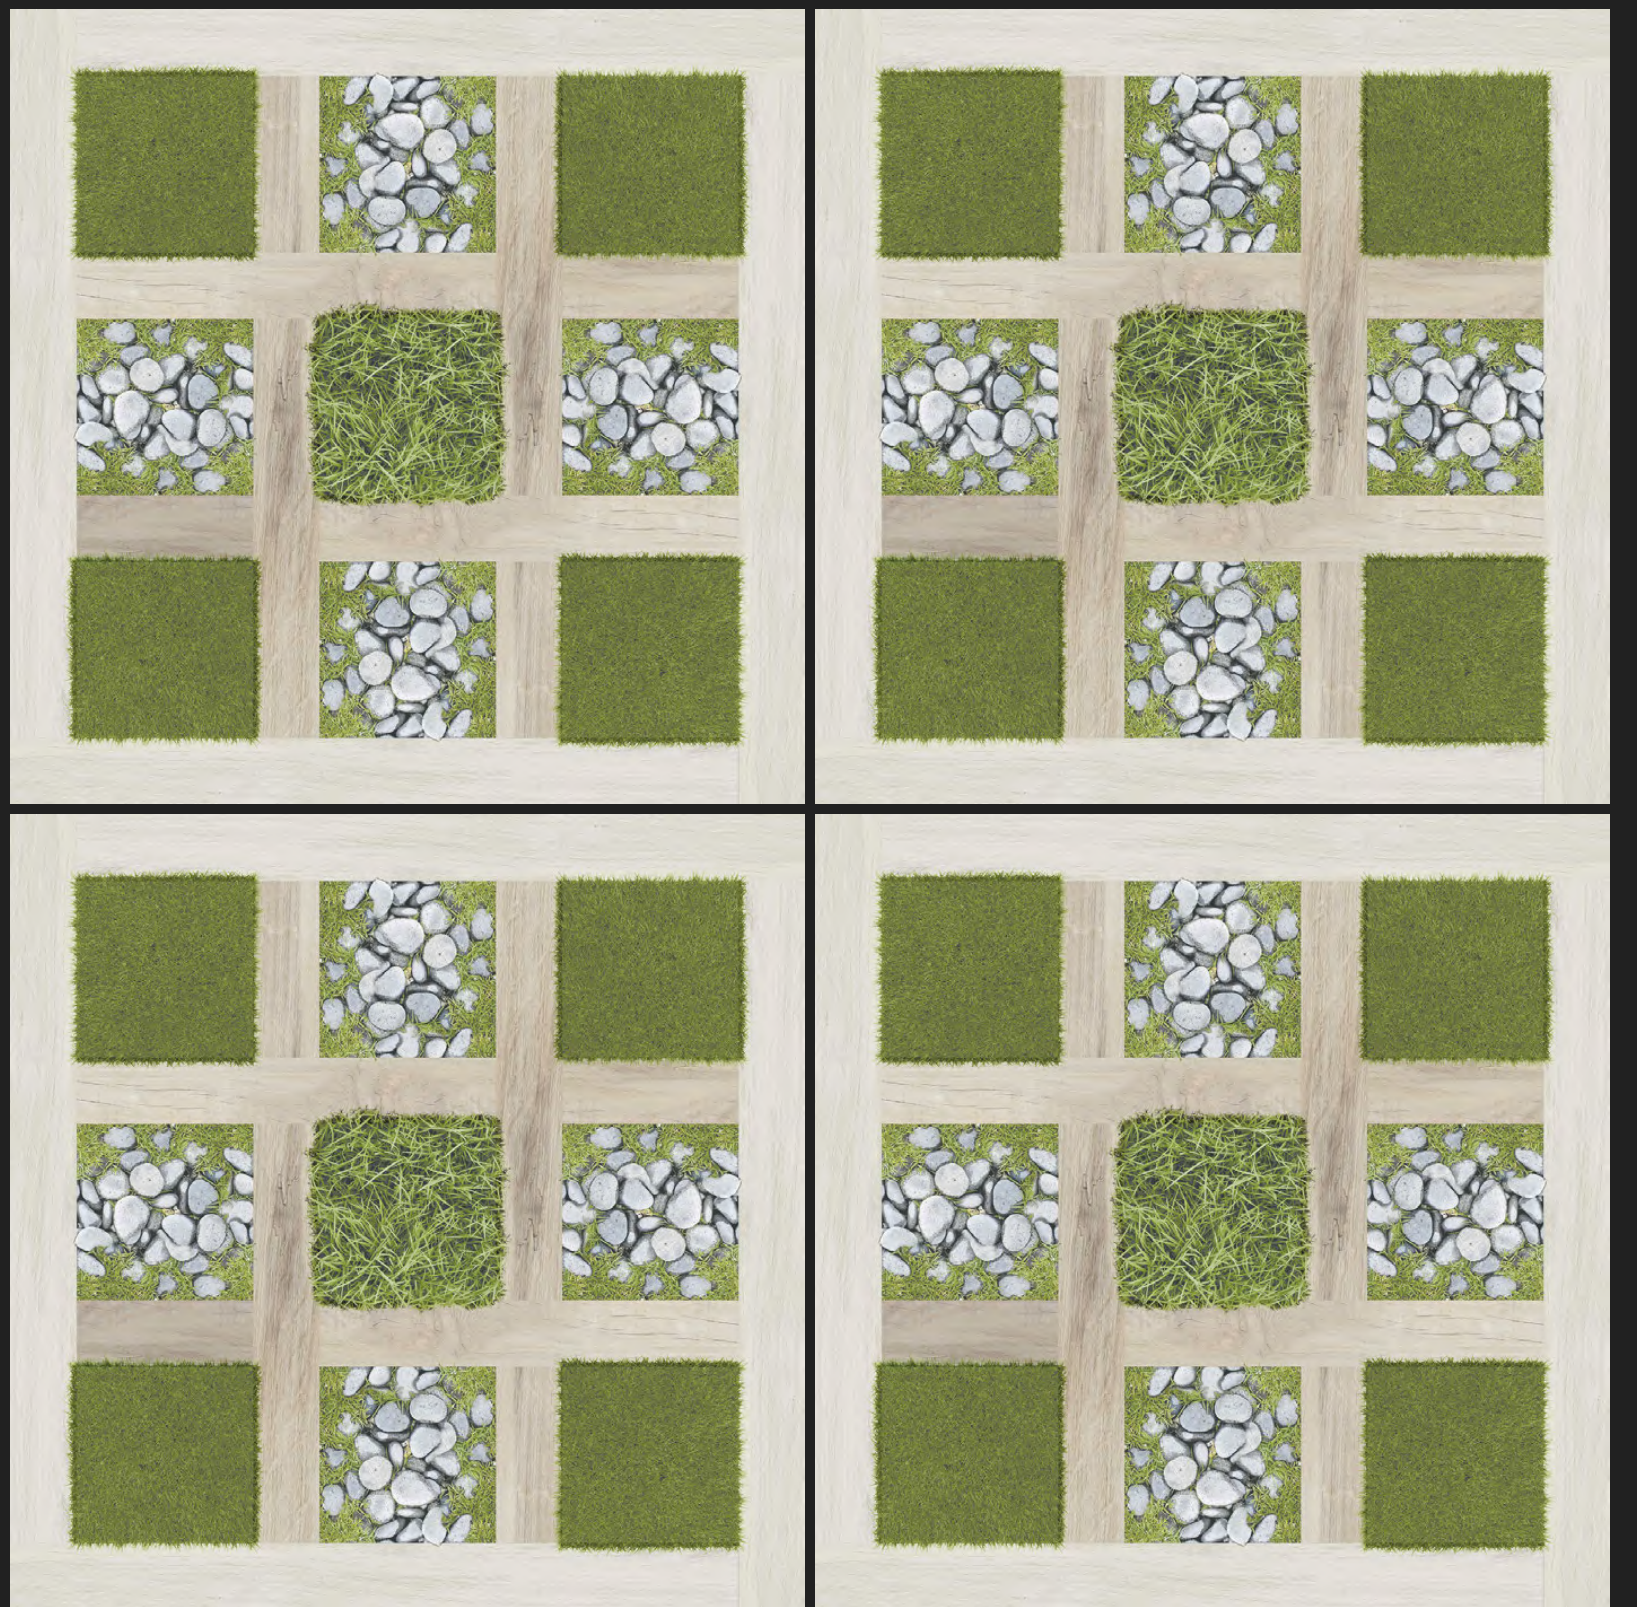

Luxury is in each Detail

CERAMIC EXPORTS HOUSE
Tiles Exporters

WHITE BODY
600X600mm
PORCELAIN TILES

Master
Catalogue - 2022
60X60 PORCELAIN TILES

Follow us...   

**GARDEN
SERIES
MATT FINISH**

G-0001

**GARDEN
SERIES
MATT FINISH**

G-0002

**GARDEN
SERIES**
MATT FINISH

G-0003

**GARDEN
SERIES
MATT FINISH**

G-0004

**GARDEN
SERIES
MATT FINISH**

G-0005

**GARDEN
SERIES
MATT FINISH**

G-0006

**GARDEN
SERIES
MATT FINISH**

G-0007

**GARDEN
SERIES
MATT FINISH**

G-0008

**GARDEN
SERIES
MATT FINISH**

**GARDEN
SERIES
MATT FINISH**

G-0010