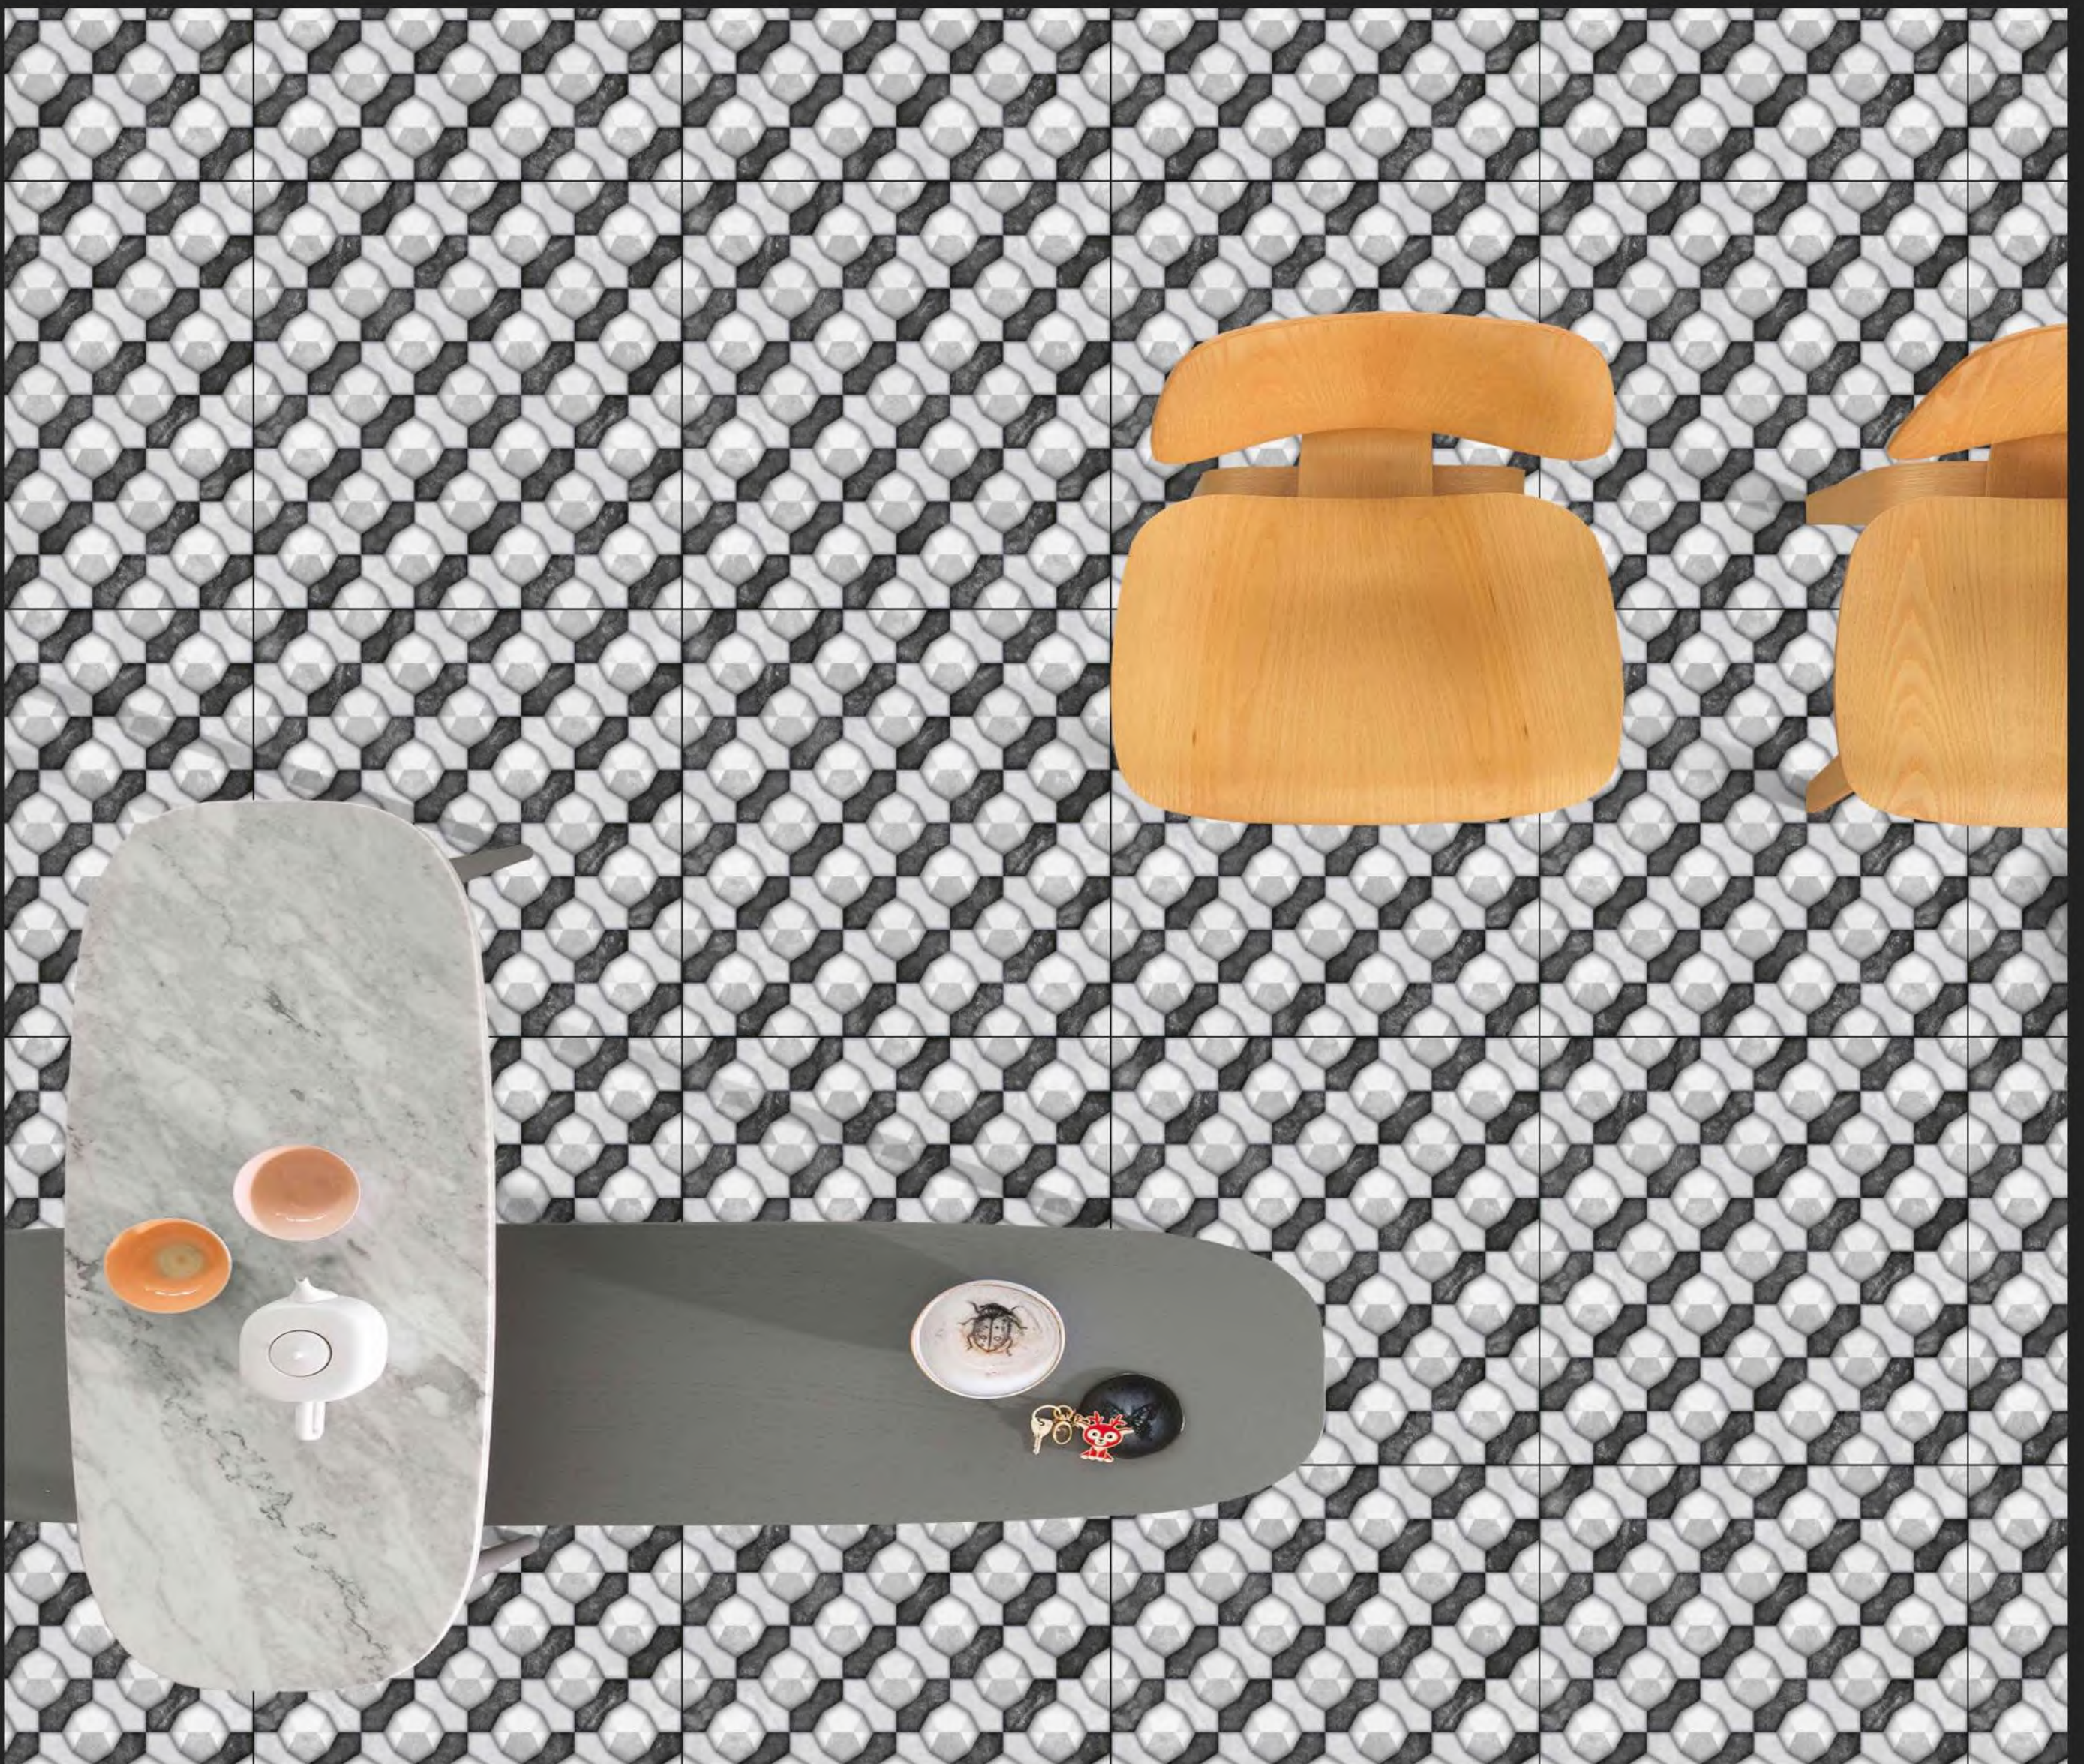

GALICHA-SERISE
MATT FINISH

10063