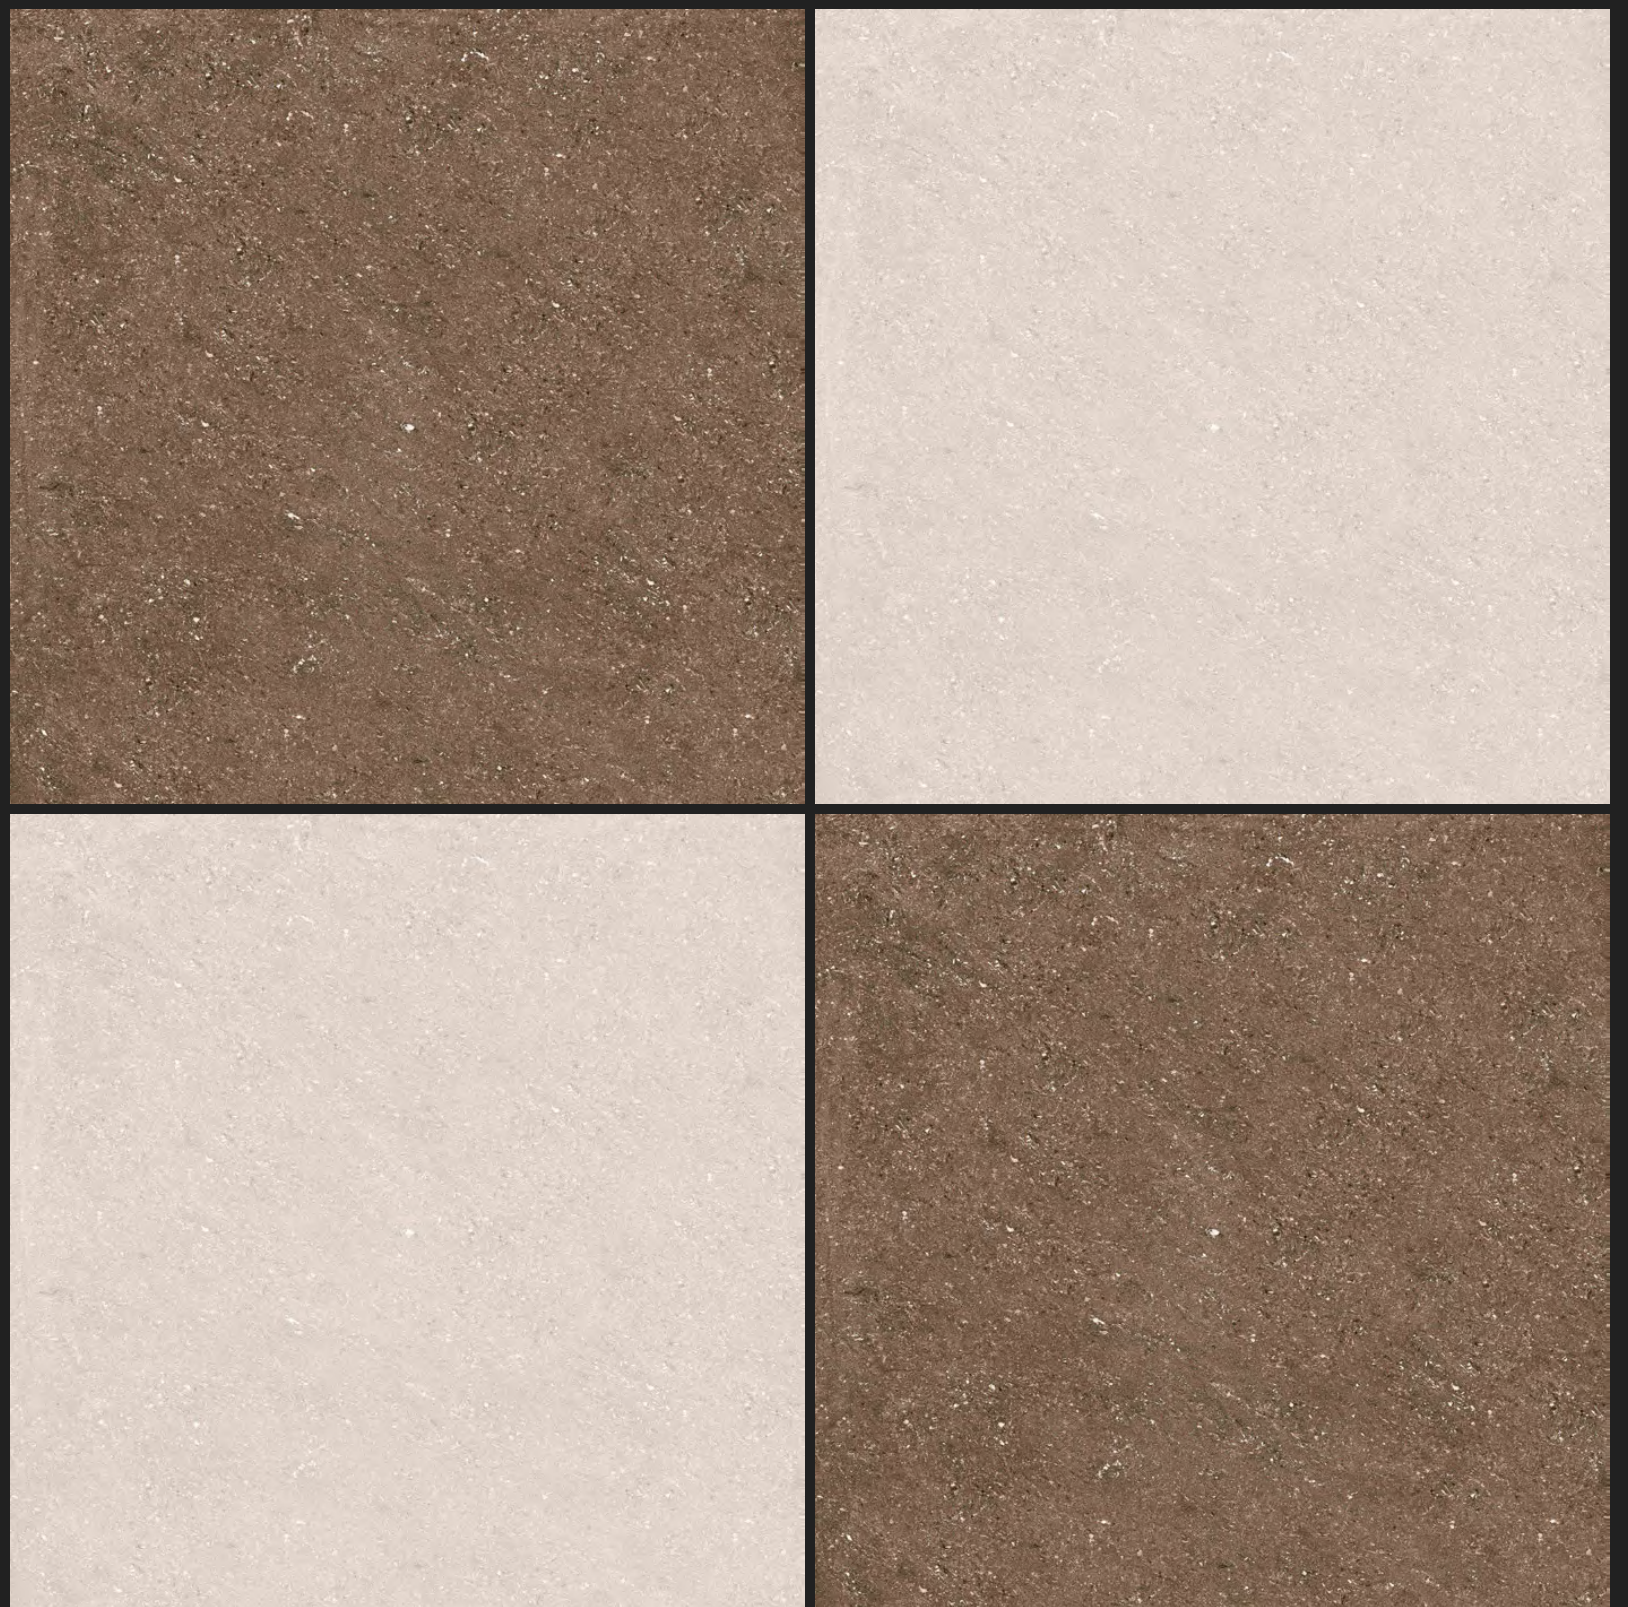

DC-0001 DARK

**DOUBLE CHARGE
SERIES
MATT FINISH**

DC-0002 LIGHT

DC-0002 DARK

**DOUBLE CHARGE
SERIES
MATT FINISH**

DC-0003 LIGHT

DC-0003 DARK

**DOUBLE CHARGE
SERIES
MATT FINISH**

DC-0004 LIGHT

DC-0004 DARK

**DOUBLE CHARGE
SERIES
MATT FINISH**

DC-0005 LIGHT

DC-0005 DARK

**DOUBLE CHARGE
SERIES
MATT FINISH**

DC-0006 LIGHT

DC-0006 DARK

**DOUBLE CHARGE
SERIES
MATT FINISH**

DC-0007 LIGHT

DC-0007 DARK

**DOUBLE CHARGE
SERIES
MATT FINISH**

DC-0008 LIGHT

DC-0008 DARK

**DOUBLE CHARGE
SERIES
MATT FINISH**

DC-0009 LIGHT

DC-0009 DARK

**DOUBLE CHARGE
SERIES
MATT FINISH**

DC-0010 LIGHT

DC-0010 DARK

**DOUBLE CHARGE
SERIES
MATT FINISH**

DC-0011 LIGHT

DC-0011 DARK

**DOUBLE CHARGE
SERIES
MATT FINISH**