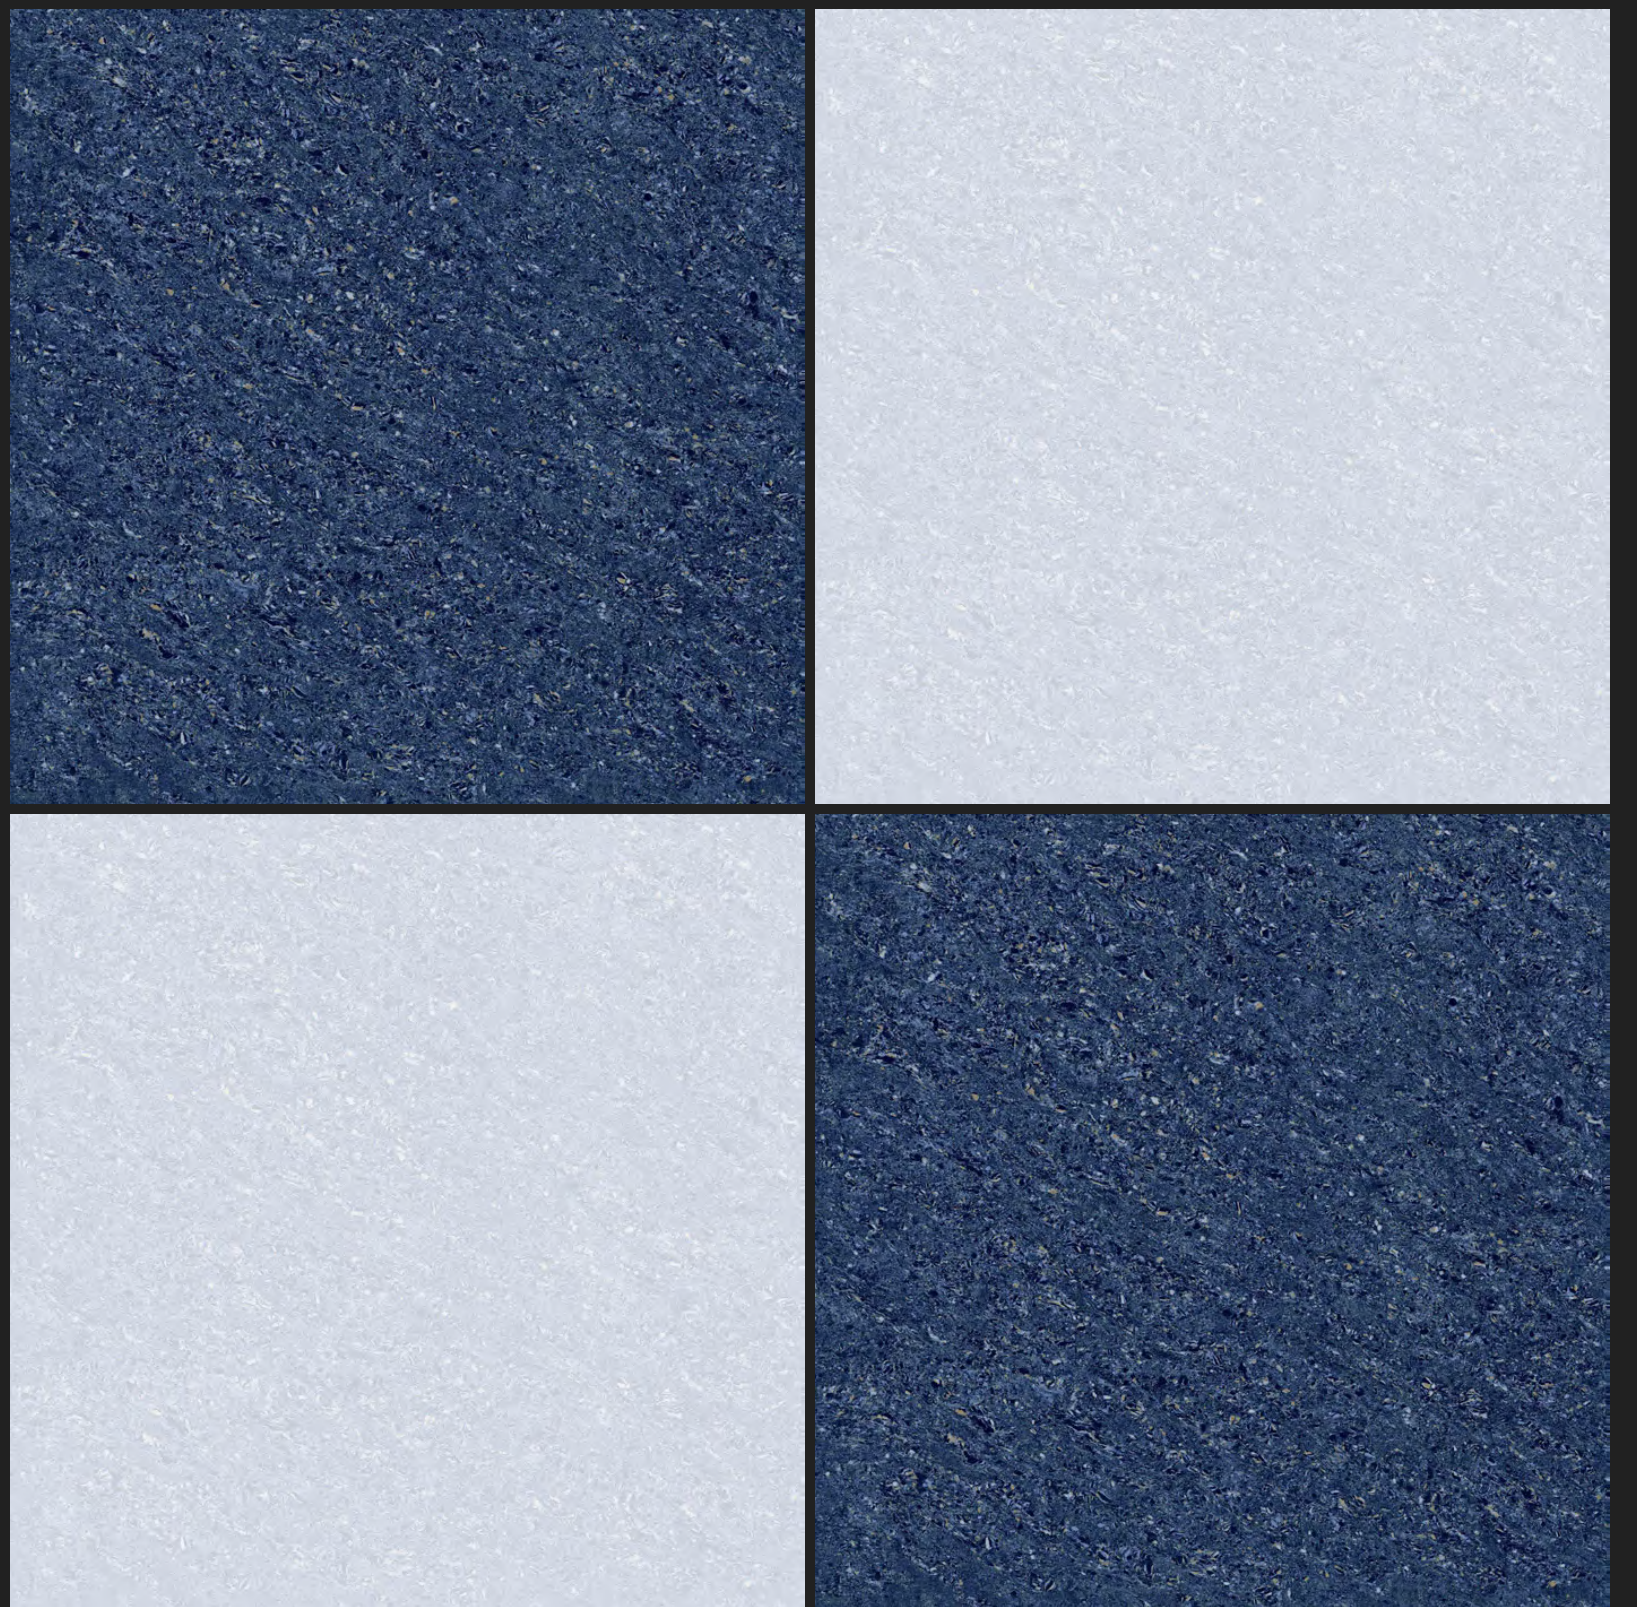

DC-0009 DARK

**DOUBLE CHARGE
SERIES
MATT FINISH**

DC-0009 LIGHT