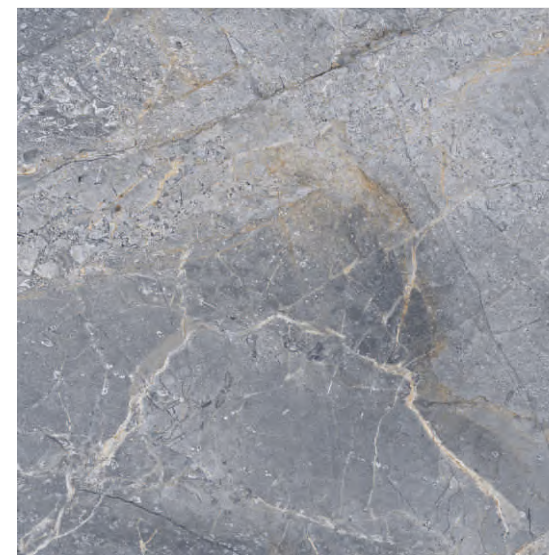

COLLECTION

600X
600MM

GLOSSY SERIES

APPLICATION

ALABASTRO

Face 4

ALPEN BLUE

Face 4