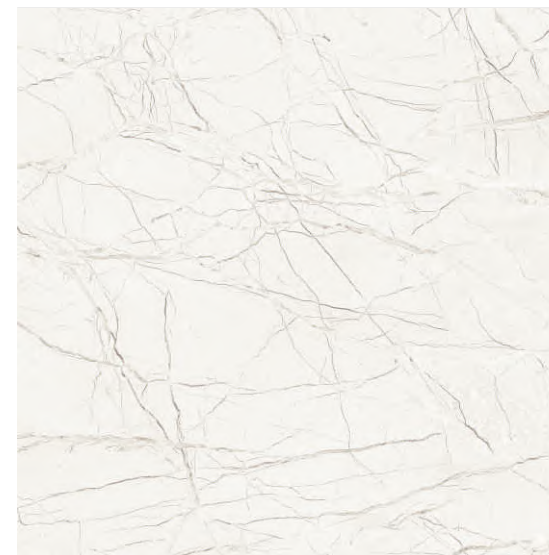

600X
600MM

.....
GLOSSY SERIES

APPLICATION

SWEDEN BEIGE

Face 8

SWEDEN BIANCO

Face 8

TOPAZ BEIGE