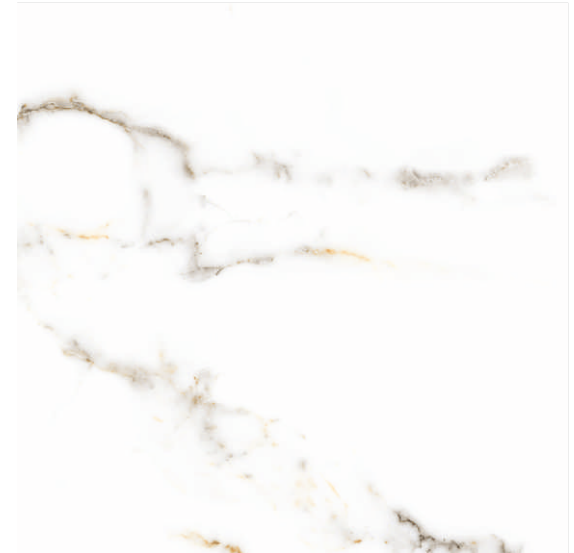

BRONZE WHITE

Face 4