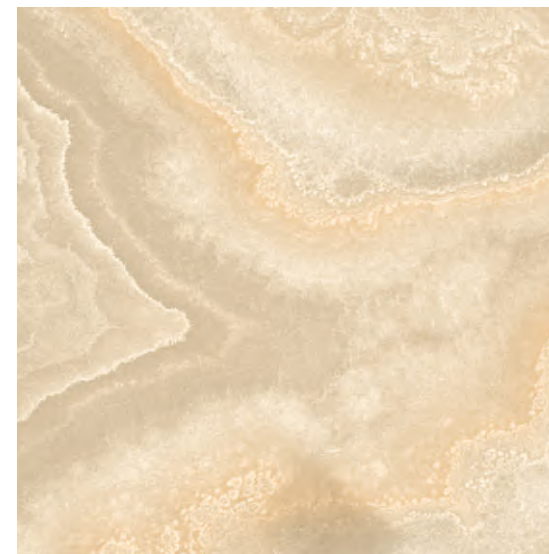

OCEAN BROWN

Face 3