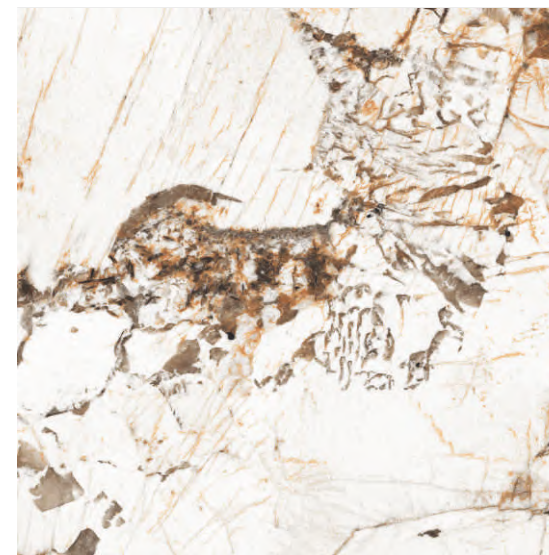

OSCAR STONE

Face 6