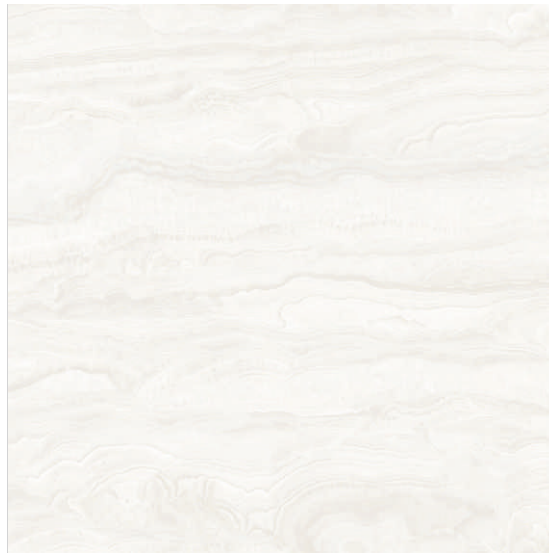

RESILLIO ONYX BIANCO

Face 8