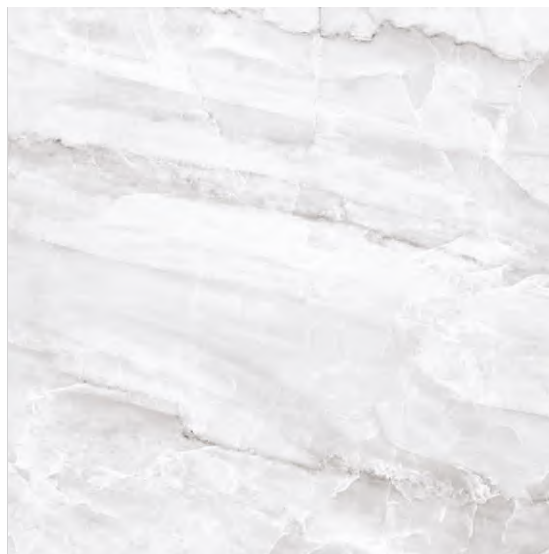

600X
600MM

.....
GLOSSY SERIES

APPLICATION

MALTA FOG

Face 2

NOVA BEIGE

Face 3

NOVA GRIS