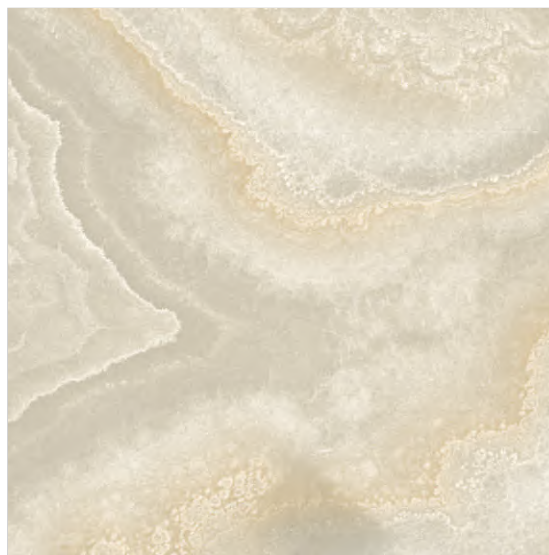

Face 3

OCEAN BROWN

Face 3

COLLECTION

600X
600MM

GLOSSY SERIES

APPLICATION

OCEAN MINT