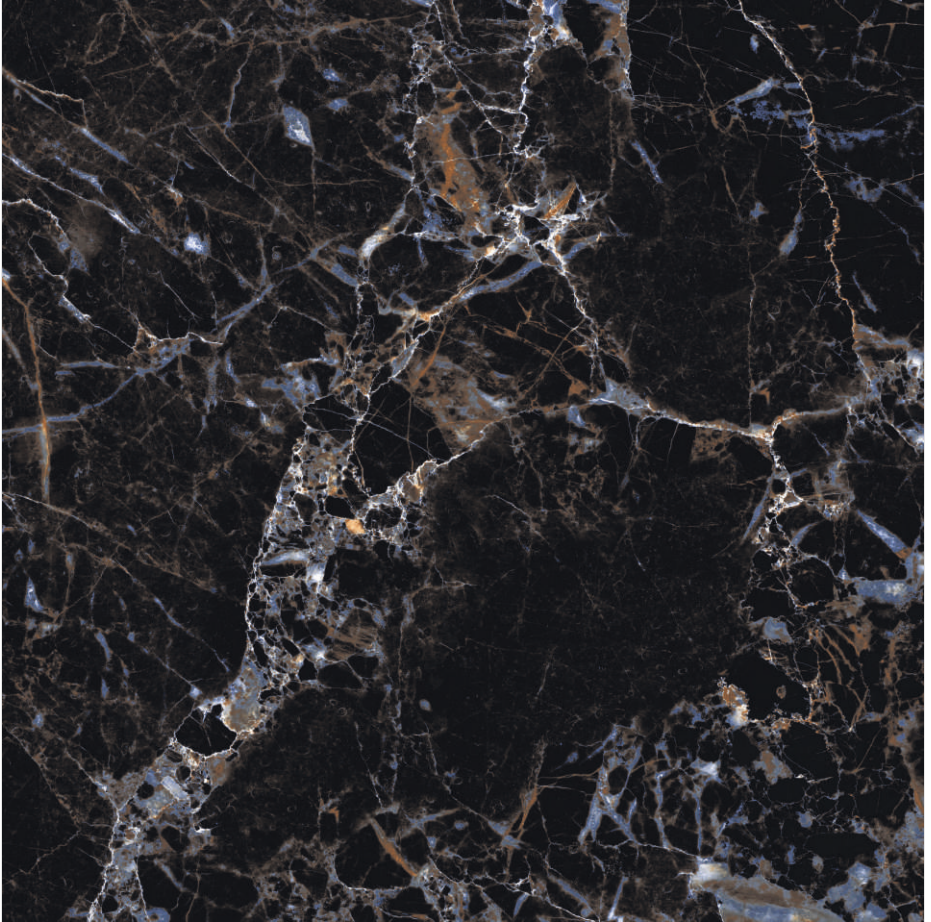

HIGH GLOSS

COLLECTION

Design Name
MERCURY NERO

Size
600x600mm

Random Phase
03