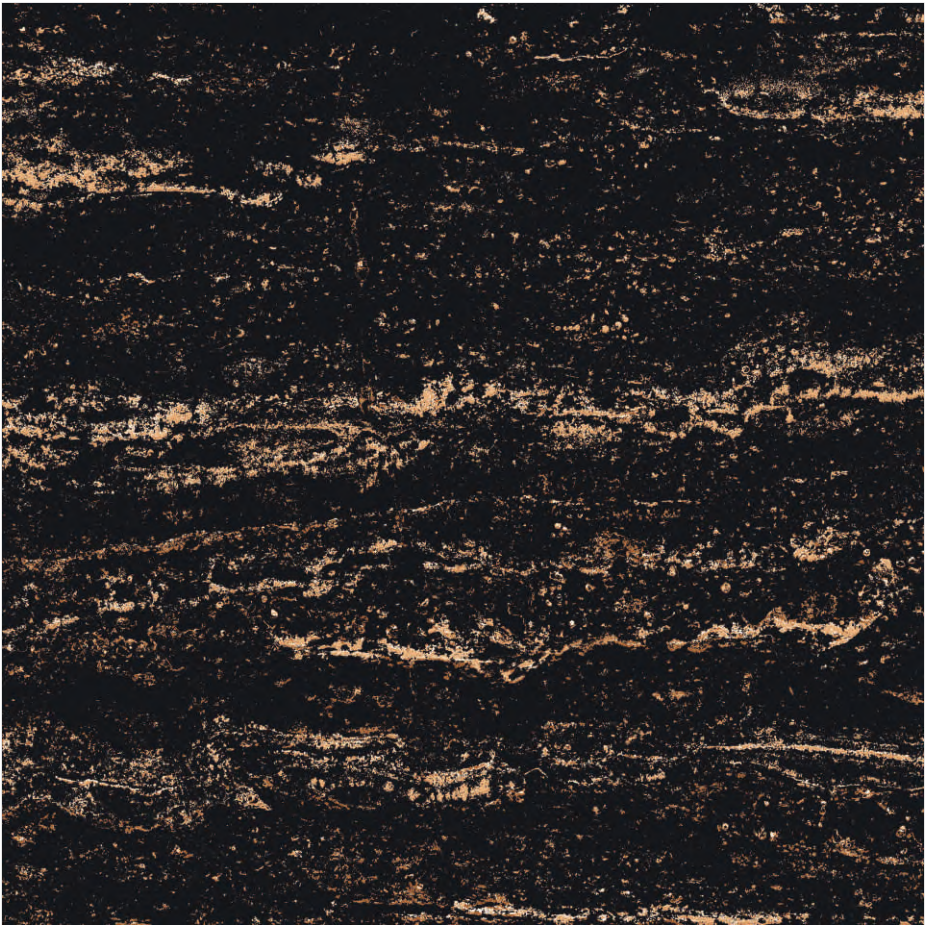

HIGH GLOSS

COLLECTION

Design Name
BLACK TRIVOLI

Size
600x600mm

Random Phase
04