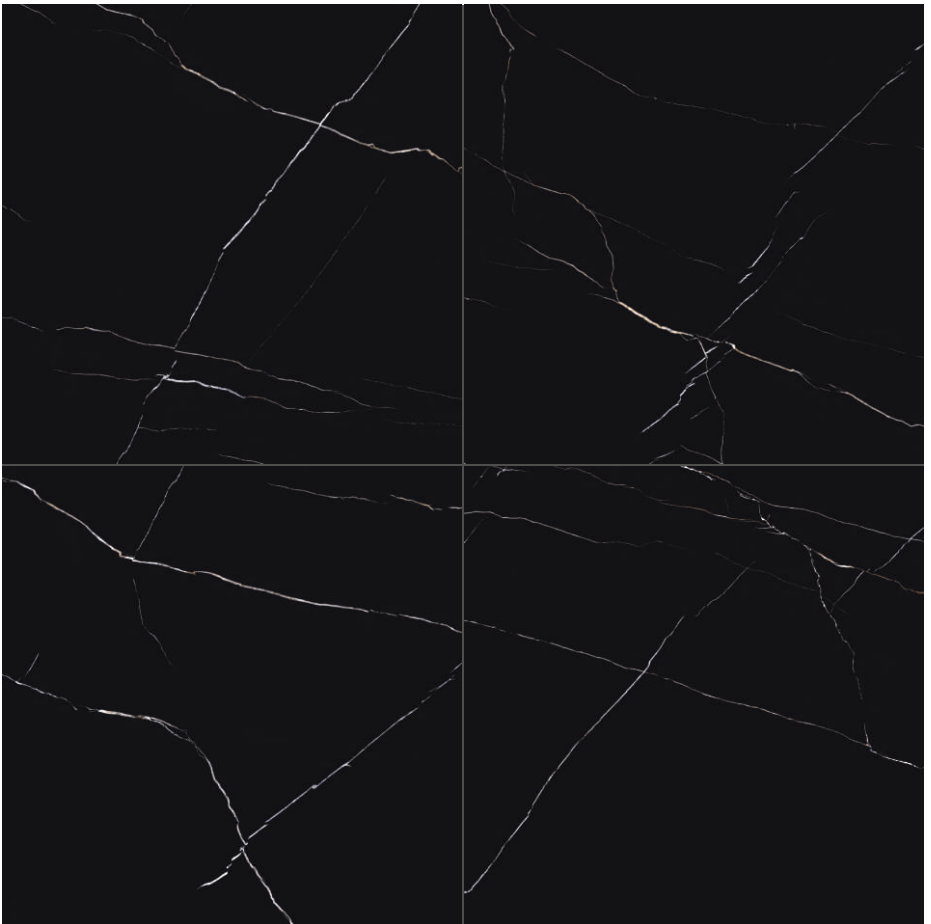

HIGH GLOSS

COLLECTION

Design Name
EVEREST BLACK

Size
600x600mm

Random Phase
05