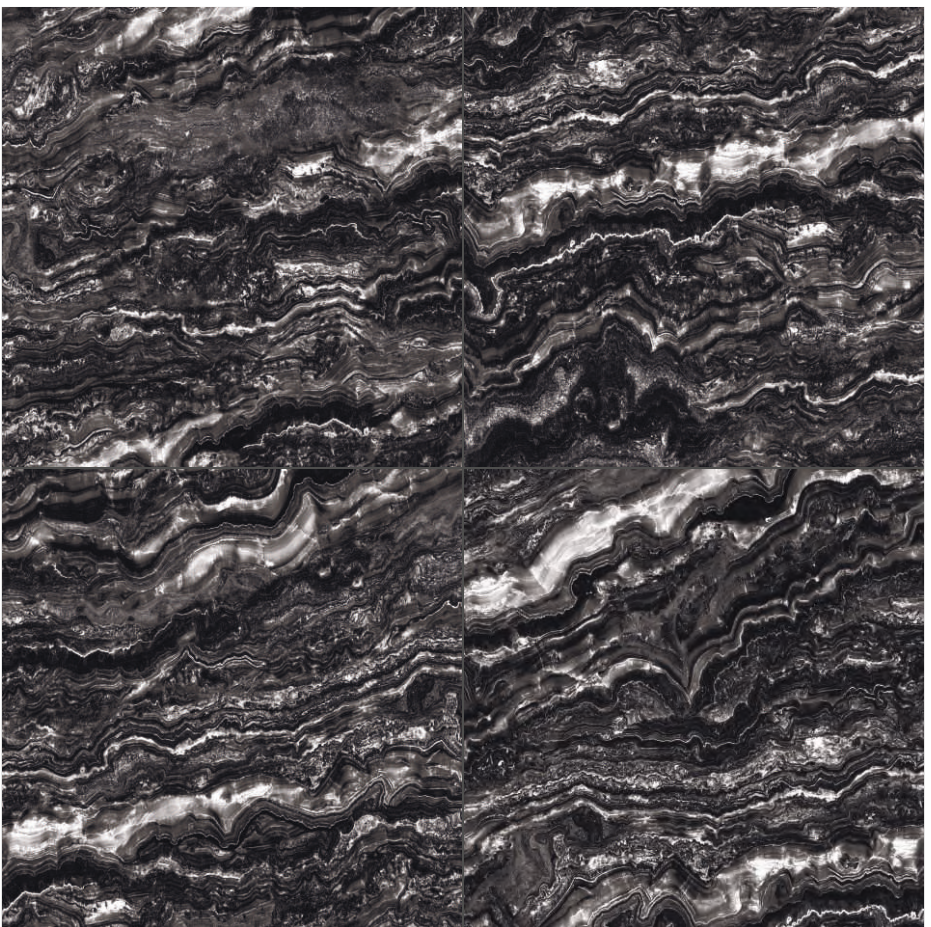

HIGH GLOSS

COLLECTION

Design Name
VERCIL BLACK

Size
600x600mm

Random Phase
04