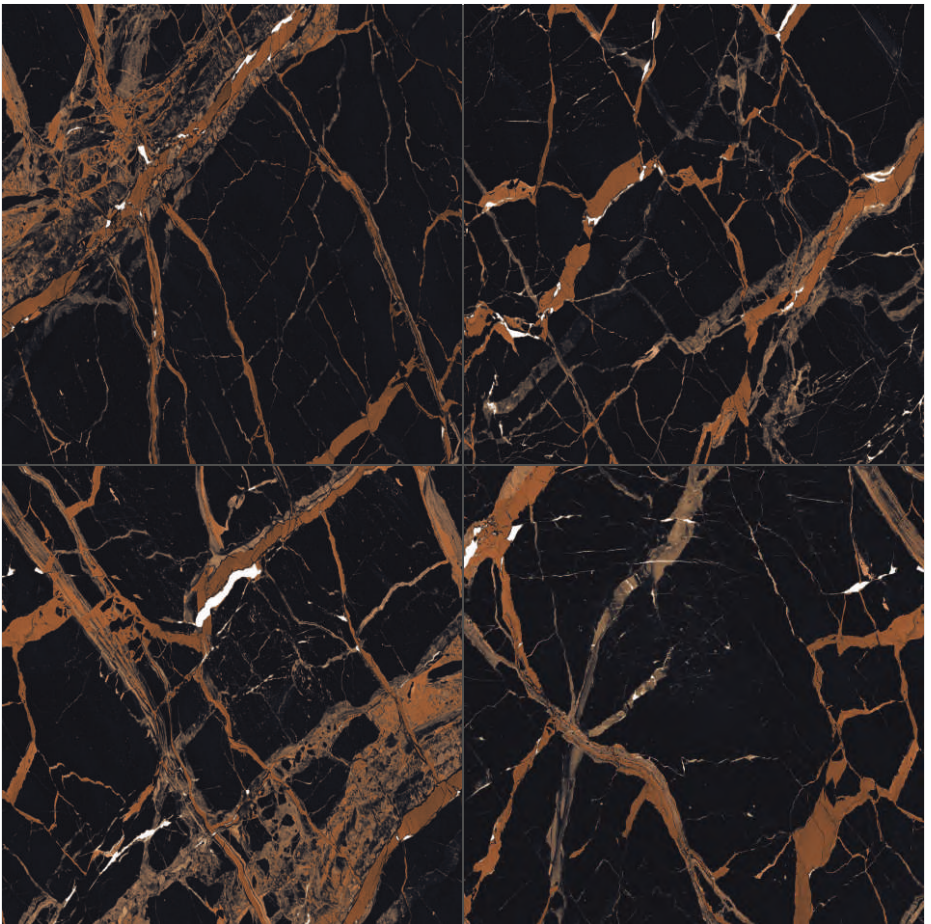

HIGH GLOSS

COLLECTION

Design Name
NEW ESTRADA

Size
600x600mm

Random Phase
04