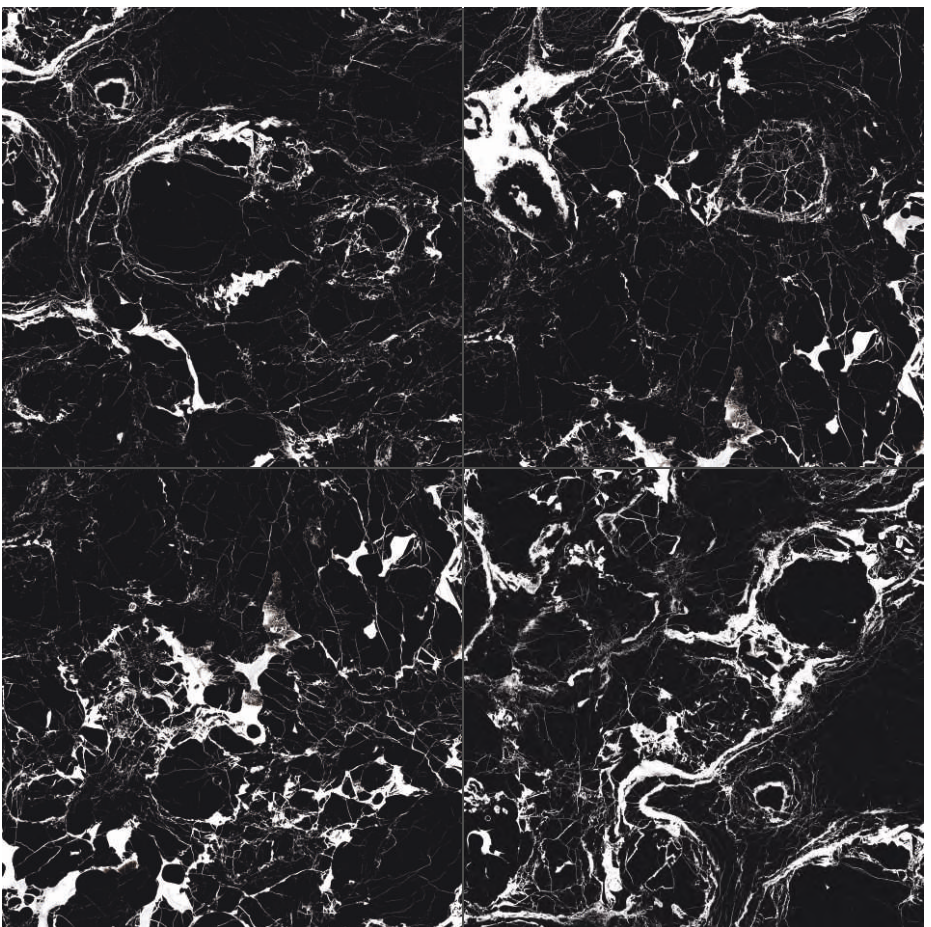

HIGH GLOSS

COLLECTION

Design Name
JET BLACK

Size
600x600mm

Random Phase
04