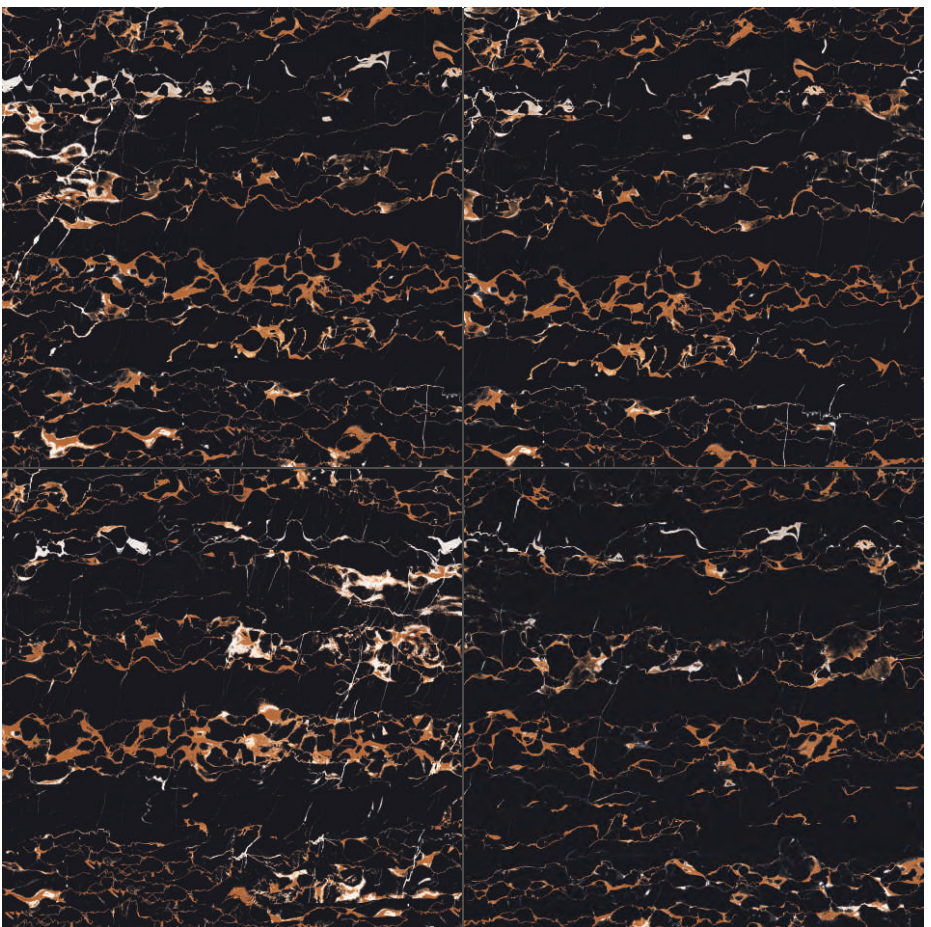

HIGH GLOSS

COLLECTION

Design Name
GOLDEN PORTRO

Size
600x600mm

Random Phase
04