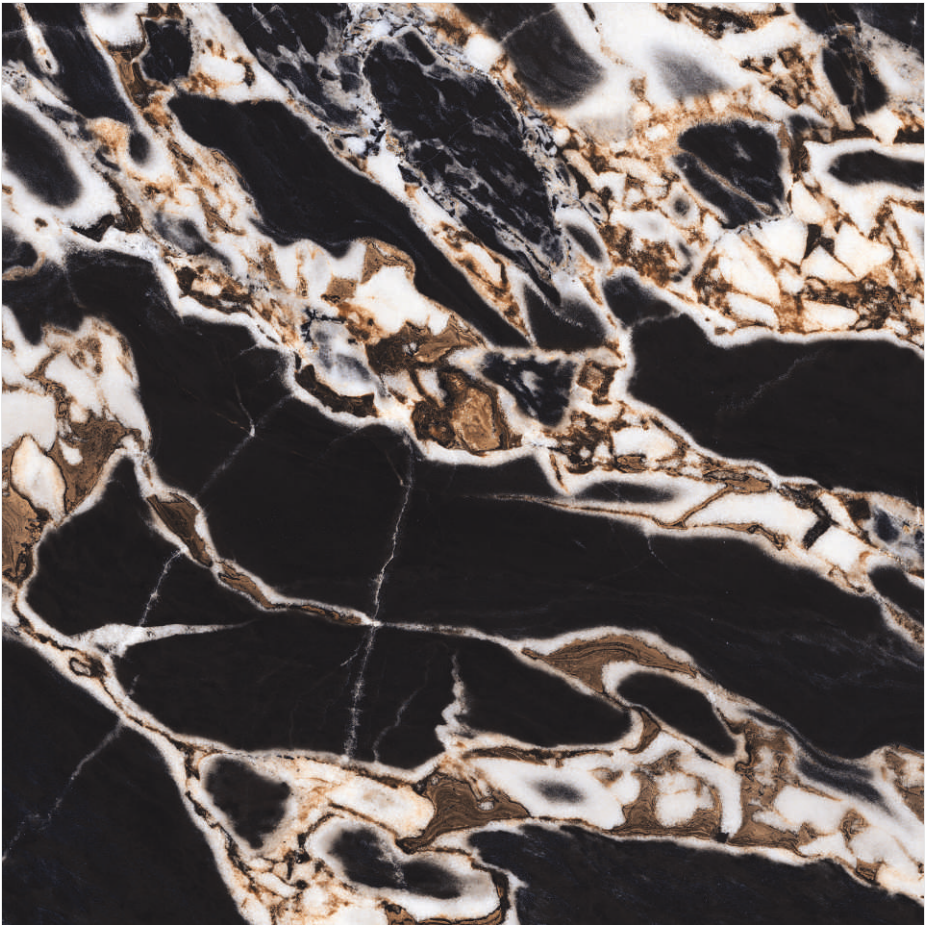

HIGH GLOSS

COLLECTION

Design Name
MERINO BLACK

Size
600x600mm

Random Phase
04