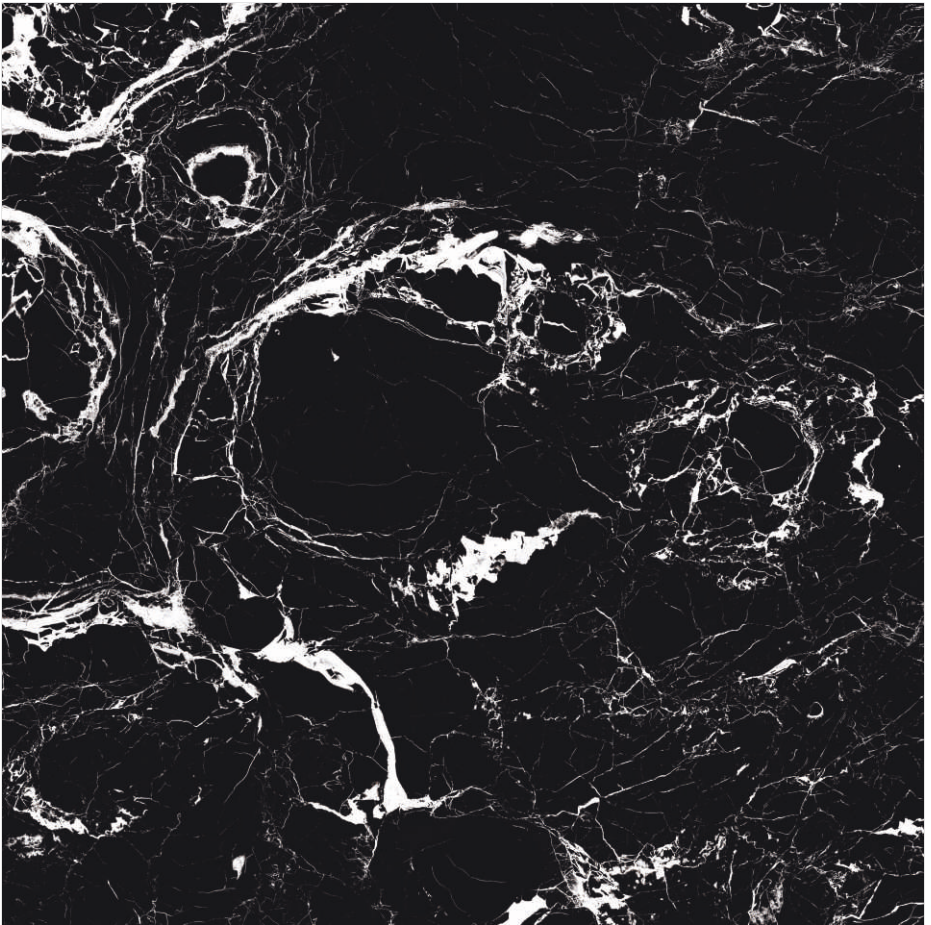

HIGH GLOSS

COLLECTION

Design Name
JET BLACK

Size
600x600mm

Random Phase
04