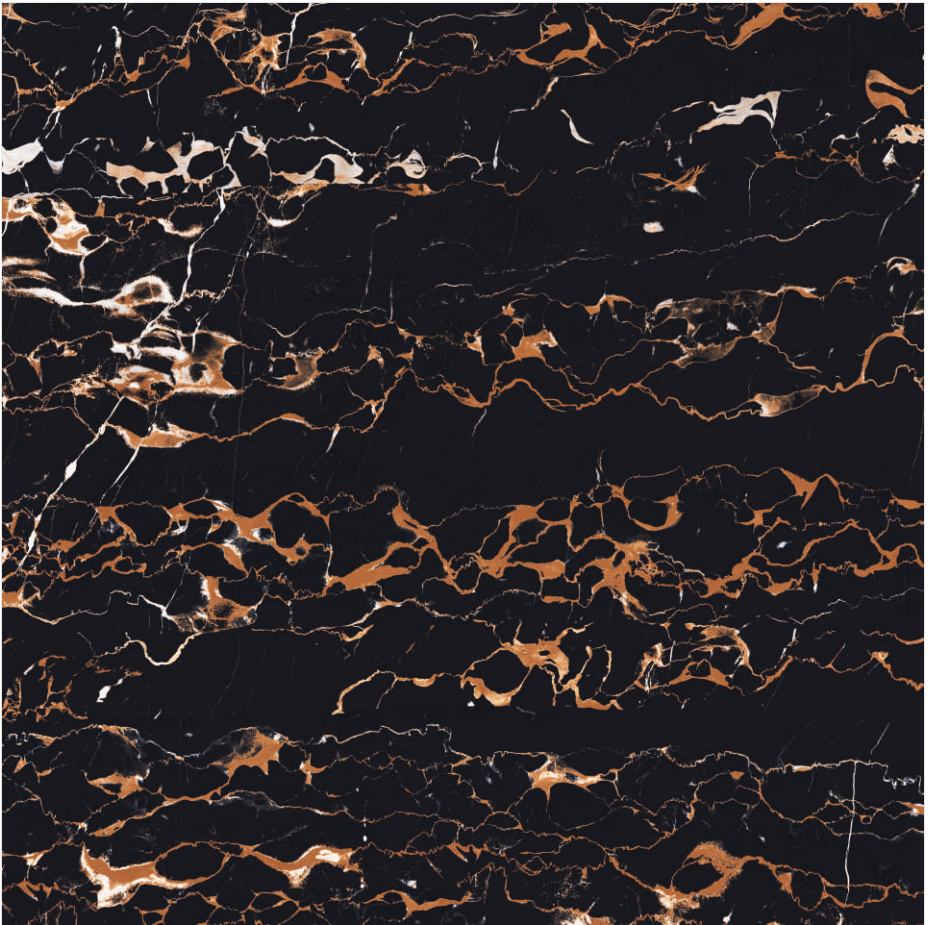

HIGH GLOSS

COLLECTION

Design Name
GOLDEN PORTRO

Size
600x600mm

Random Phase
04