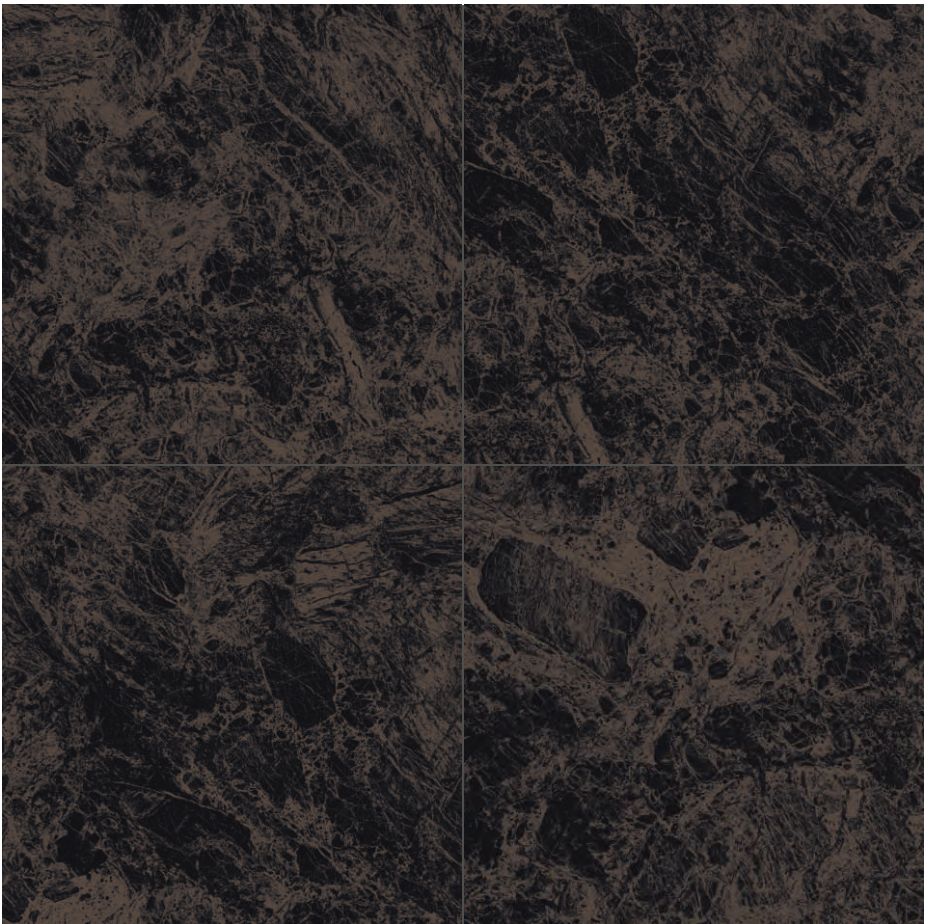

HIGH GLOSS

COLLECTION

Design Name
IRIS BLACK

Size
600x600mm

Random Phase
04