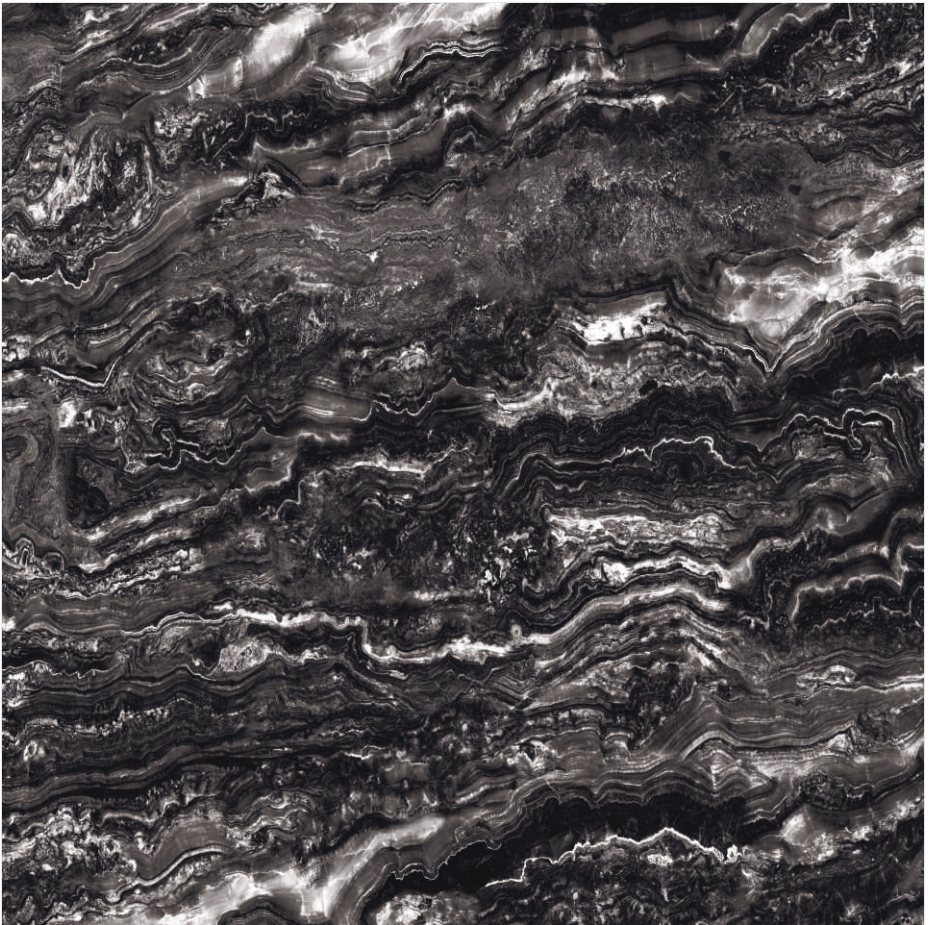

HIGH GLOSS

COLLECTION

Design Name
VERCIL BLACK

Size
600x600mm

Random Phase
04