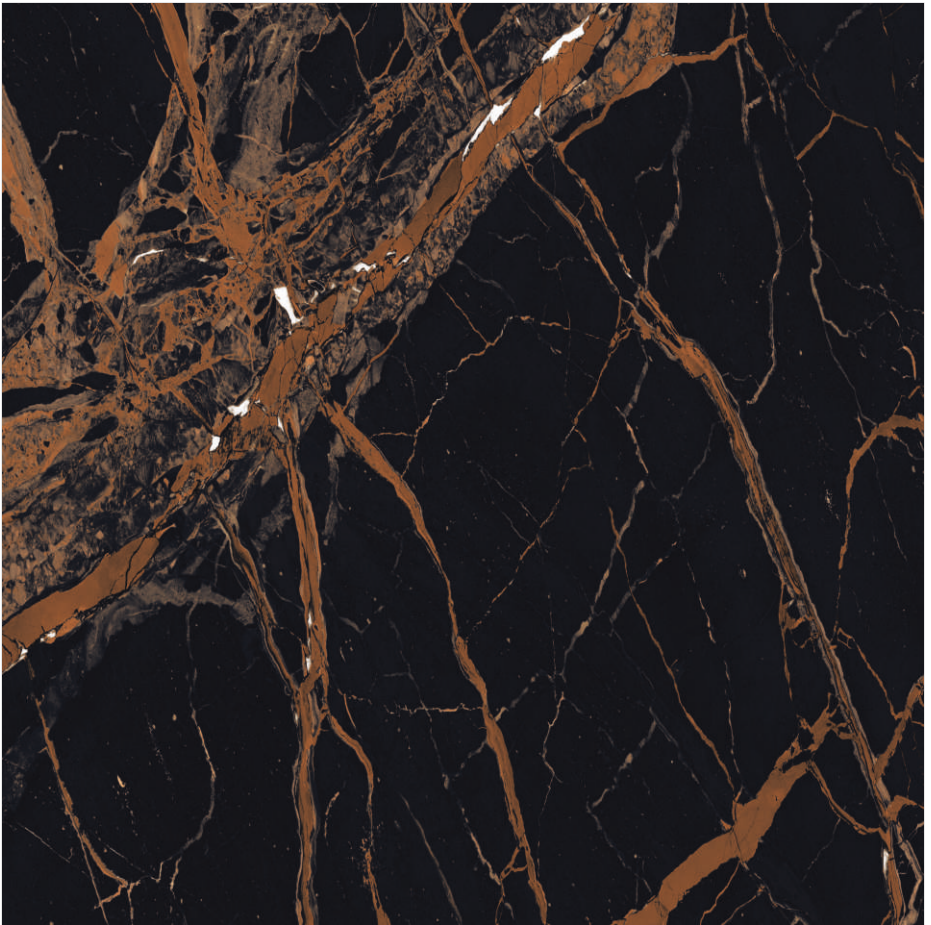

HIGH GLOSS

COLLECTION

Design Name
NEW ESTRADA

Size
600x600mm

Random Phase
04