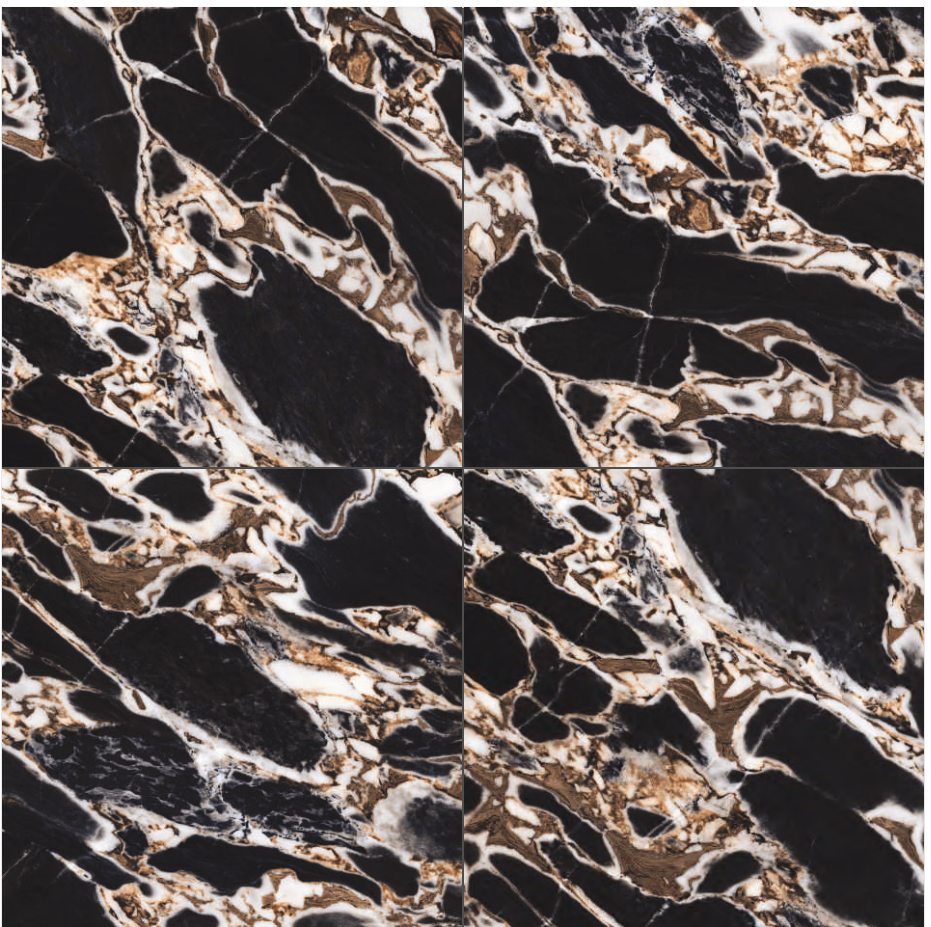

HIGH GLOSS

COLLECTION

Design Name
MERINO BLACK

Size
600x600mm

Random Phase
04