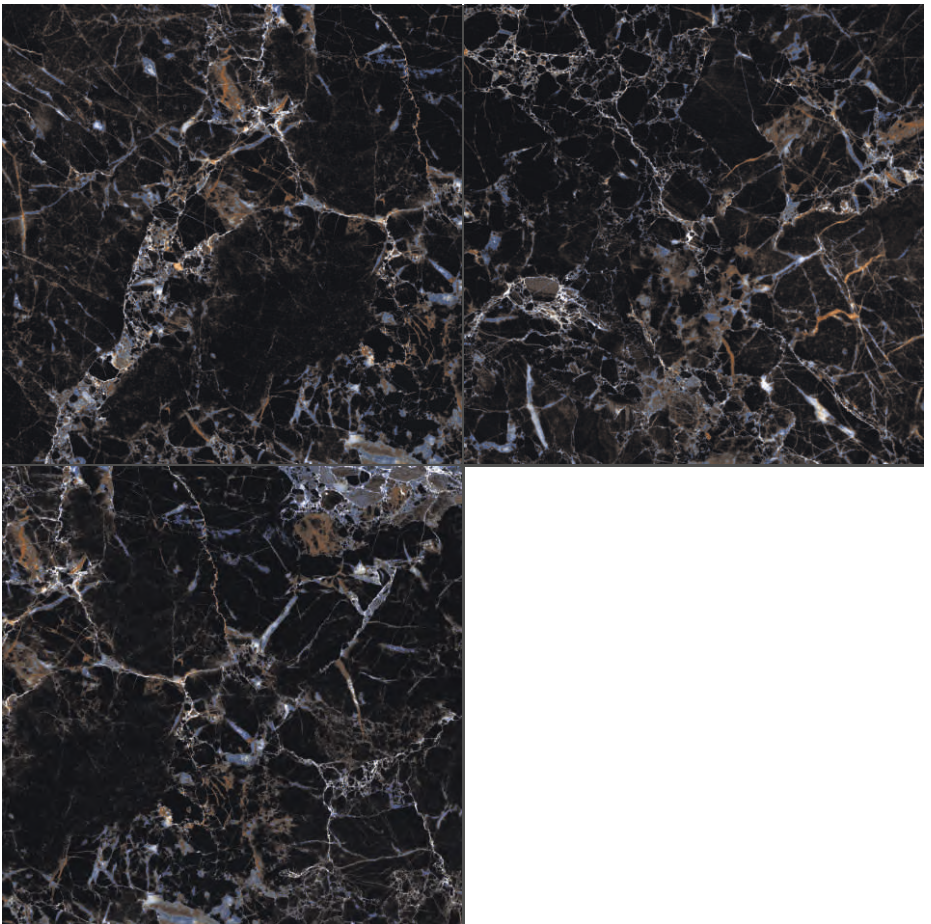

HIGH GLOSS

COLLECTION

Design Name
MERCURY NERO

Size
600x600mm

Random Phase
03