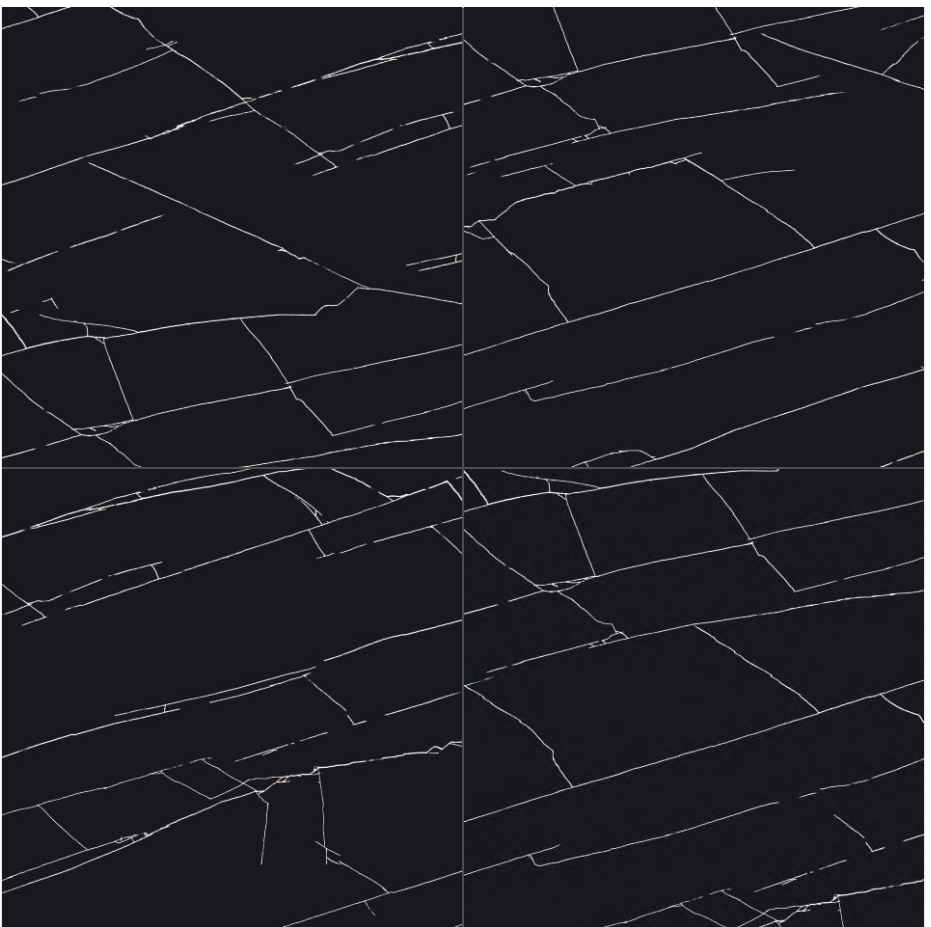

# HIGH GLOSS

COLLECTION

Design Name  
**CASATA BLACK**

Size  
**600x600mm**

Random Phase  
**04**