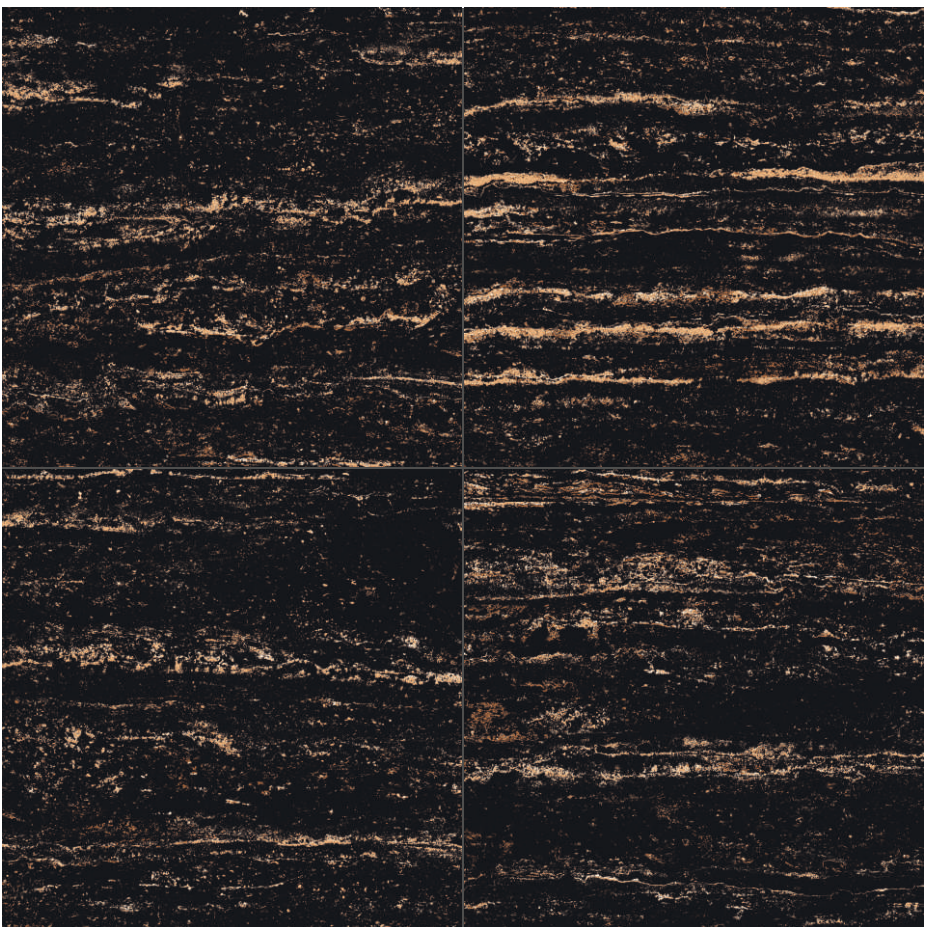

HIGH GLOSS

COLLECTION

Design Name
BLACK TRIVOLI

Size
600x600mm

Random Phase
04