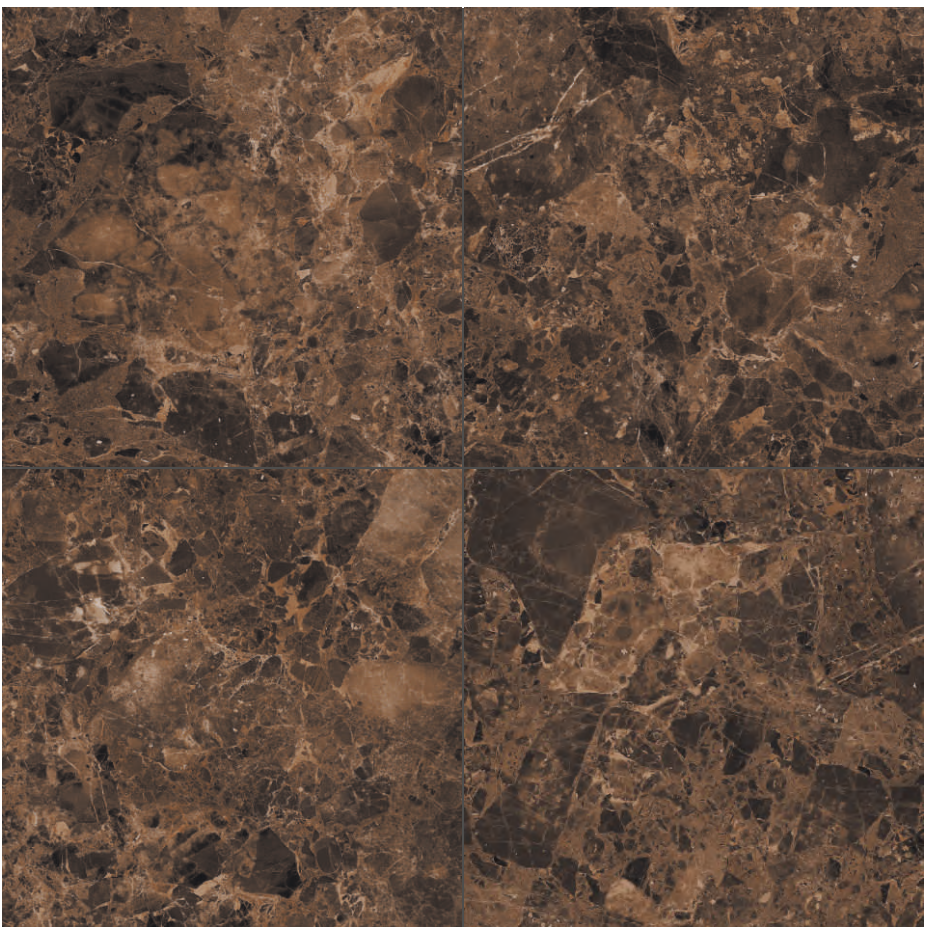

HIGH GLOSS

COLLECTION

Design Name
**EMPRADORE
COFFEE**

Size
600x600mm

Random Phase
04