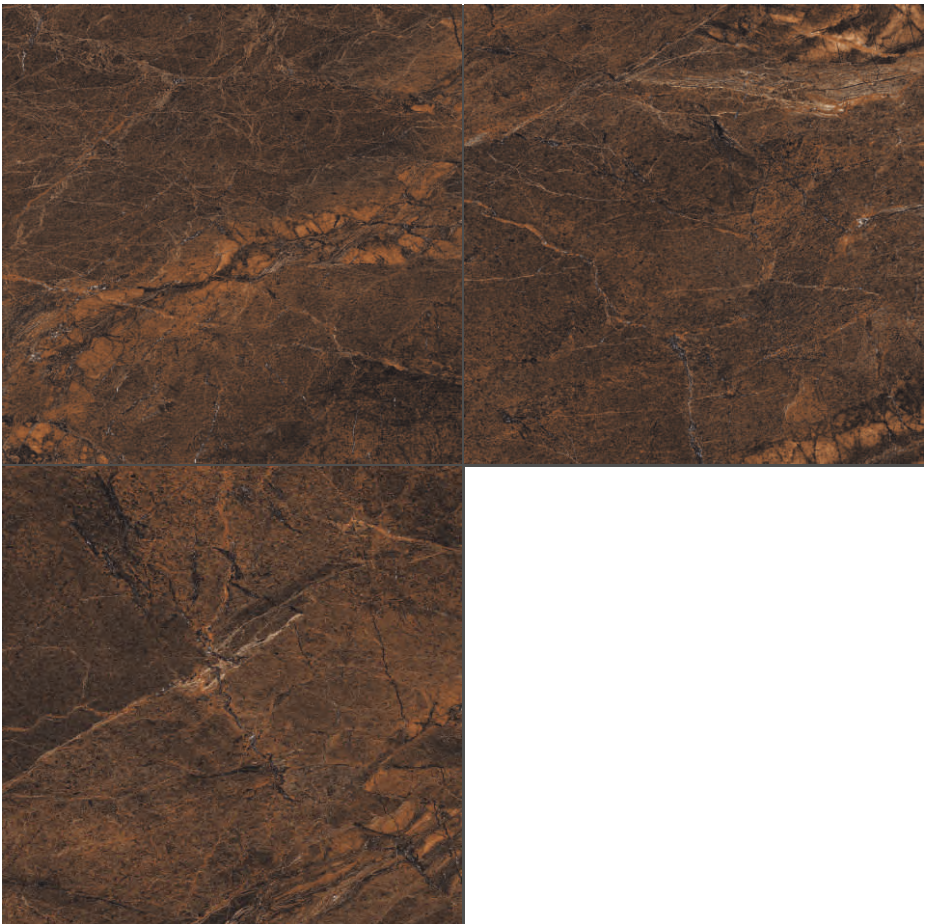

HIGH GLOSS

COLLECTION

Design Name
DUNCAN BROWN

Size
600x600mm

Random Phase
03