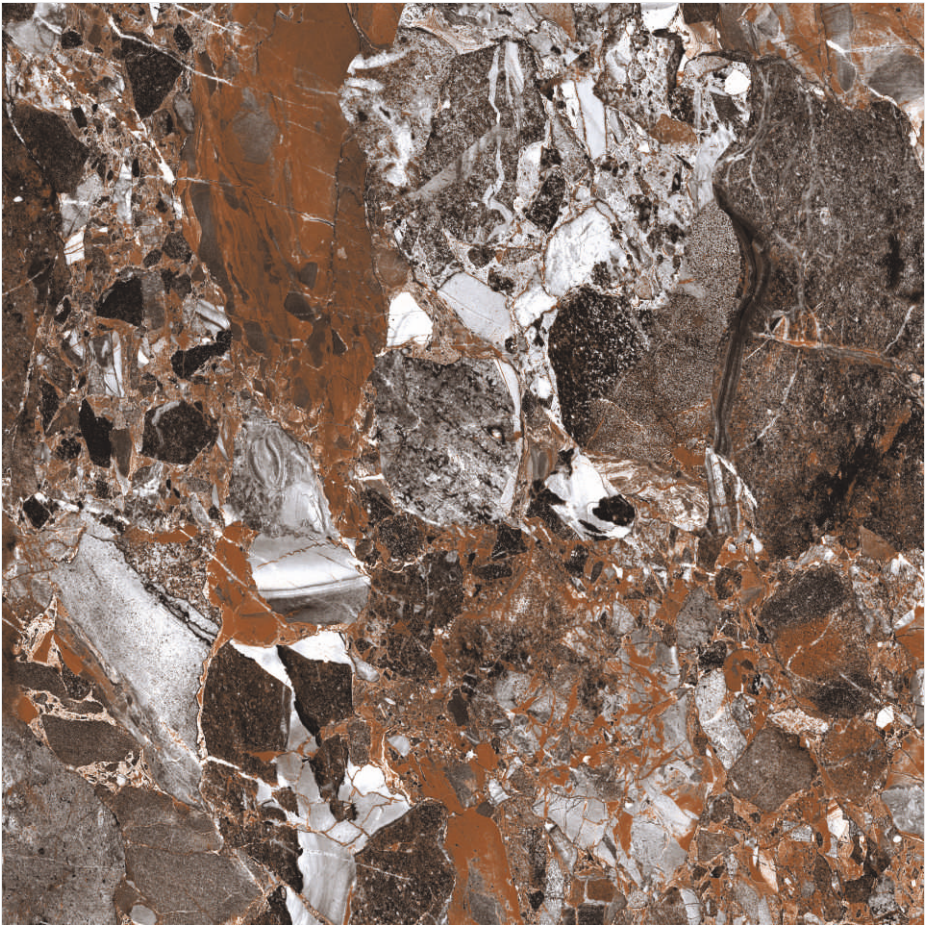

HIGH GLOSS

COLLECTION

Design Name
ESTONIA

Size
600x600mm

Random Phase
04