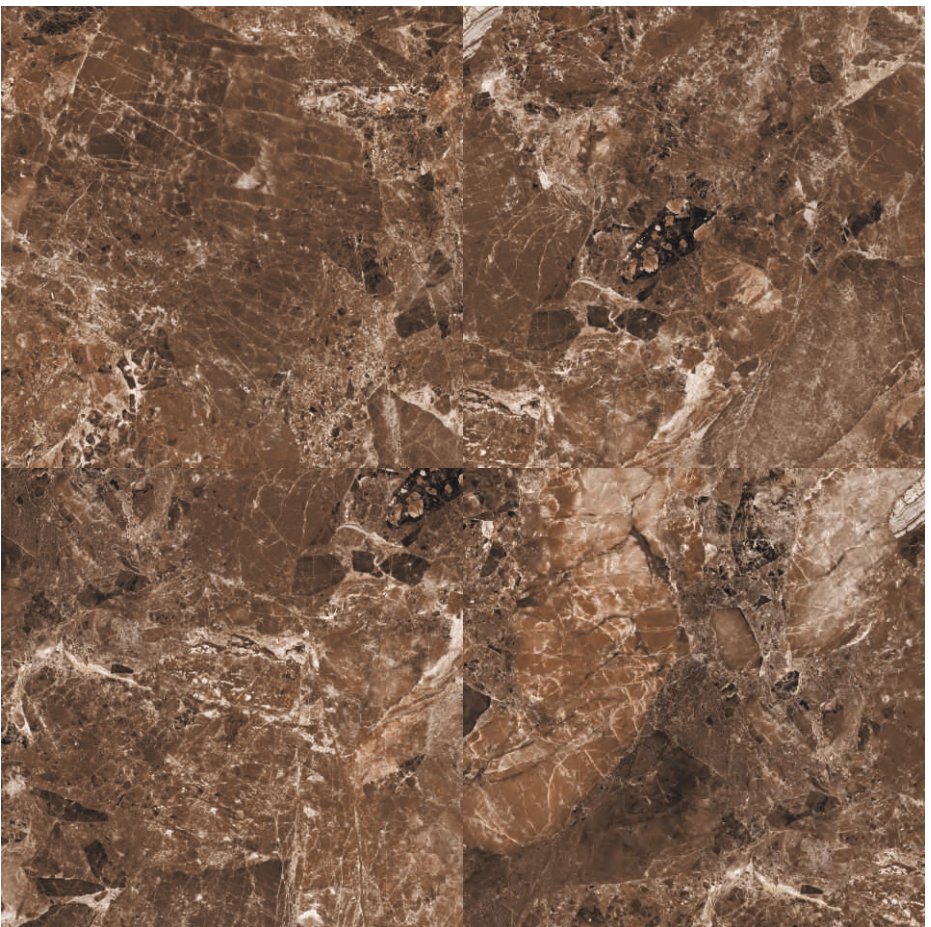

# HIGH GLOSS

COLLECTION

Design Name  
**AMAZON GOLD**

Size  
**600x600mm**

Random Phase  
**04**

# HIGH GLOSS

COLLECTION

Design Name  
**CARACUS COFFEE**

Size  
**600x600mm**

Random Phase  
**04**