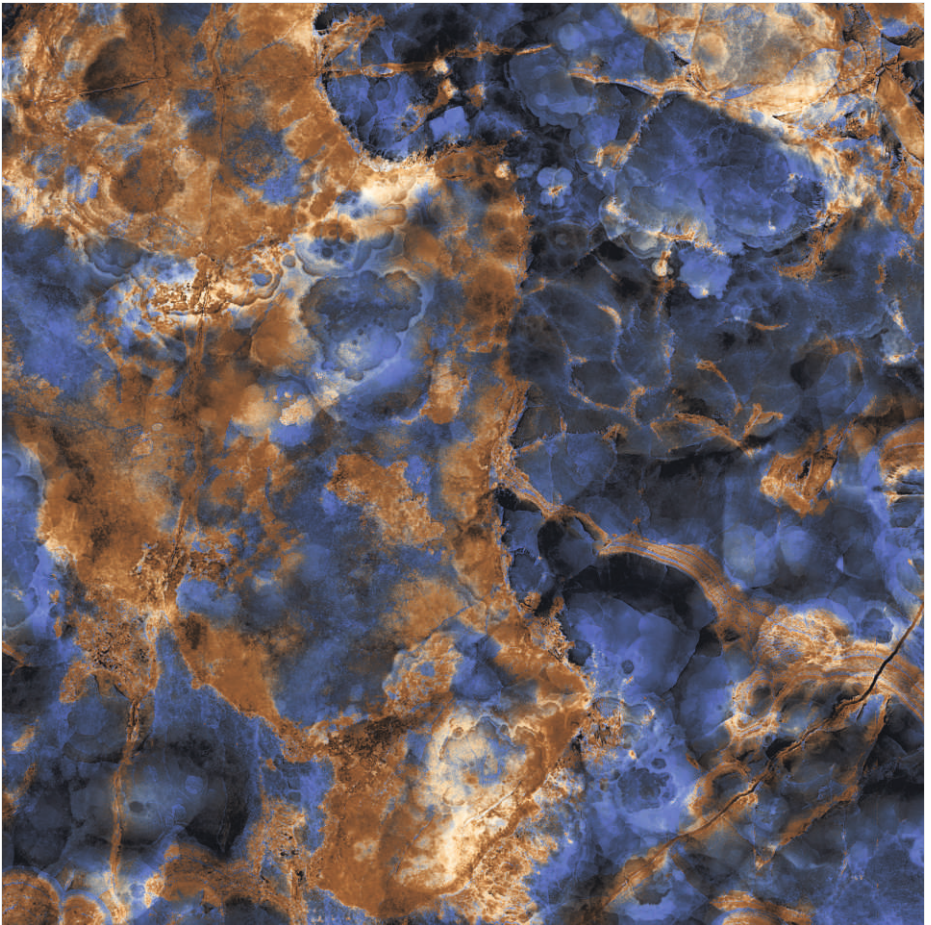

HIGH GLOSS

COLLECTION

Design Name
LAZURITE BLUE

Size
600x600mm

Random Phase
04