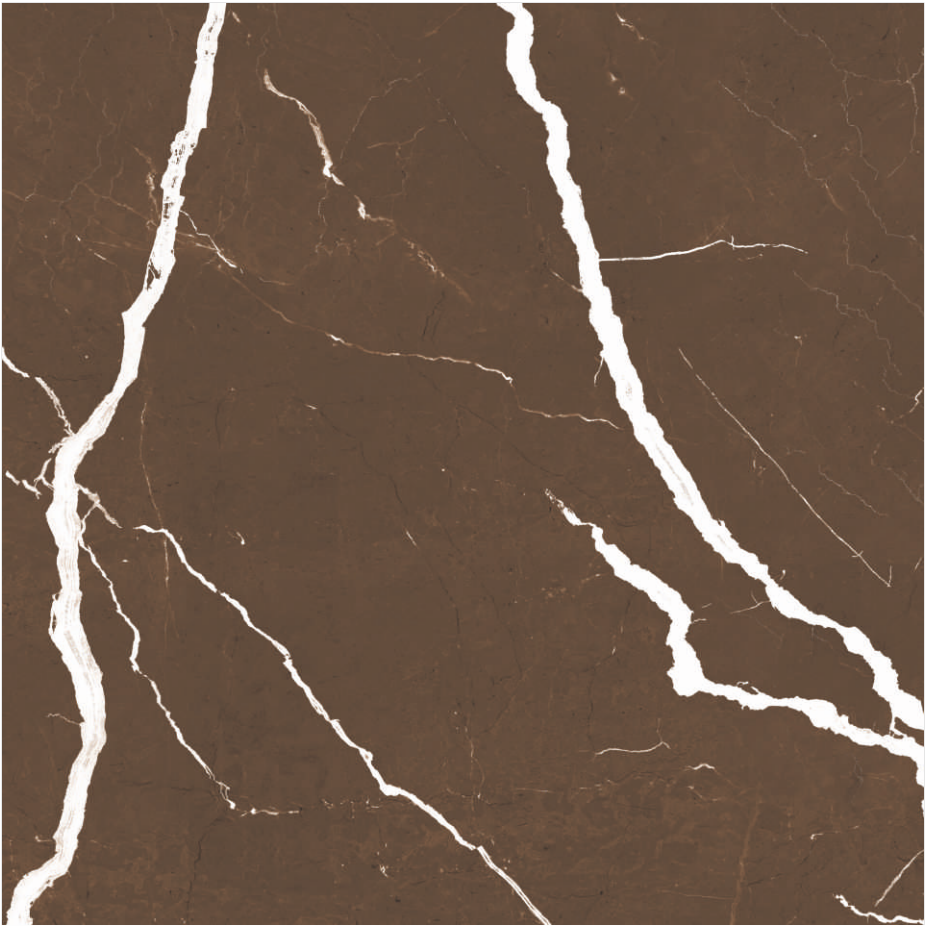

HIGH GLOSS

COLLECTION

Design Name
MEXICAN CHOCO

Size
600x600mm

Random Phase
04