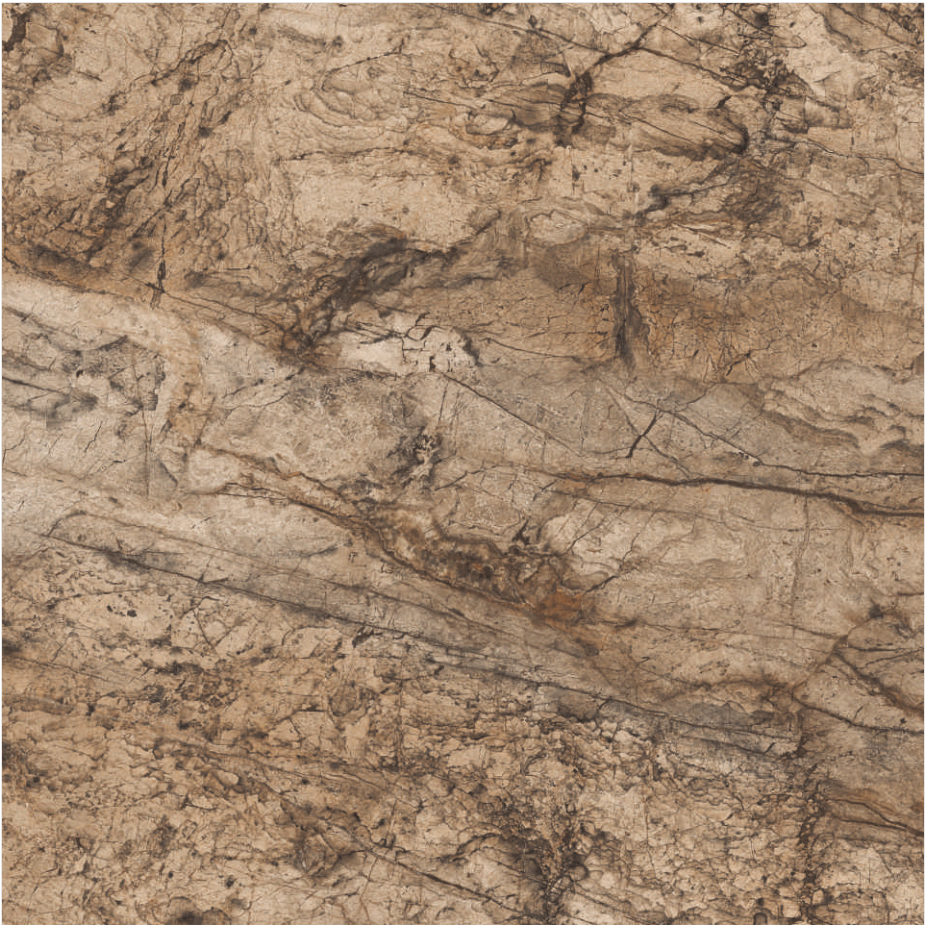

# HIGH GLOSS

COLLECTION

Design Name  
**SILVER RIVER**

Size  
**600x600mm**

Random Phase  
**12**