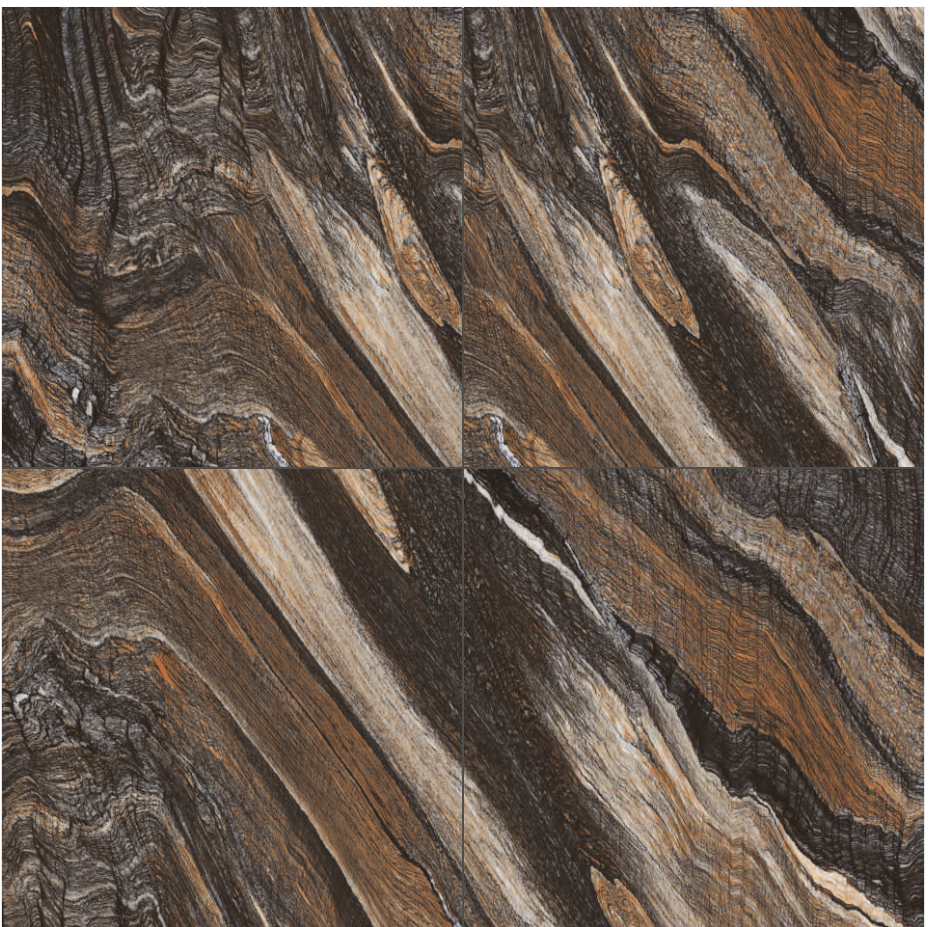

HIGH GLOSS

COLLECTION

Design Name
MOUNTAIN BROWN

Size
600x600mm

Random Phase
04