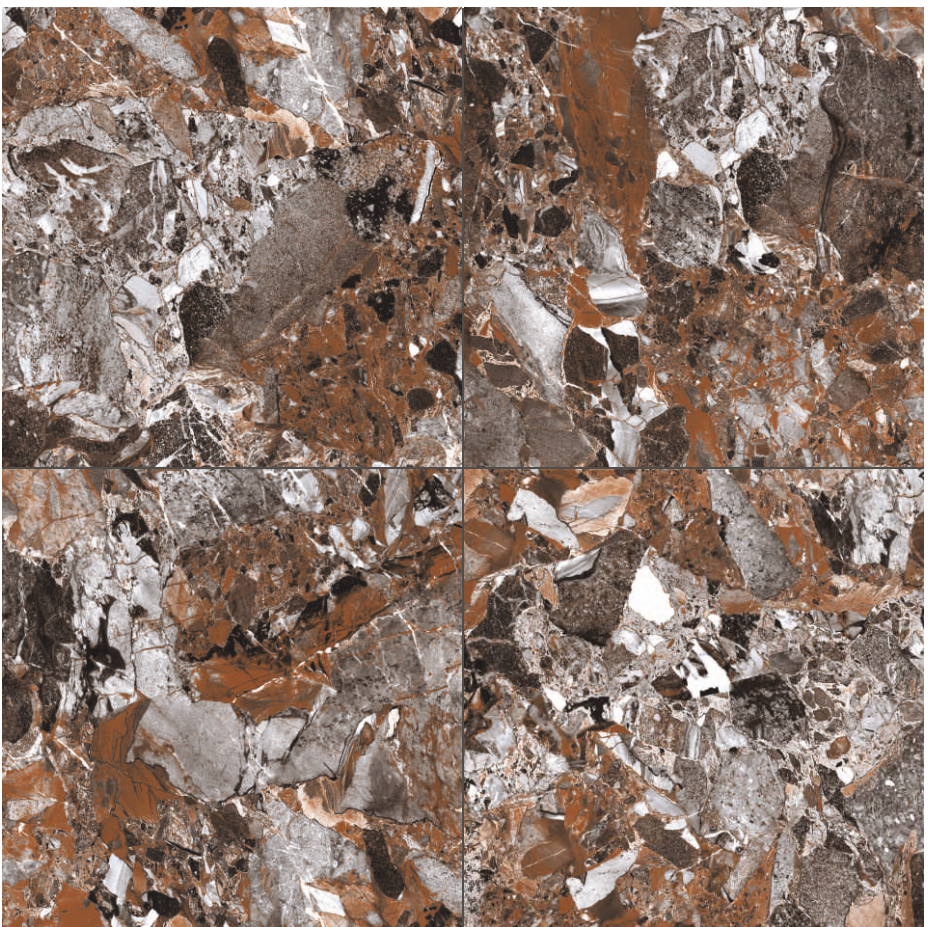

HIGH GLOSS

COLLECTION

Design Name
ESTONIA

Size
600x600mm

Random Phase
04