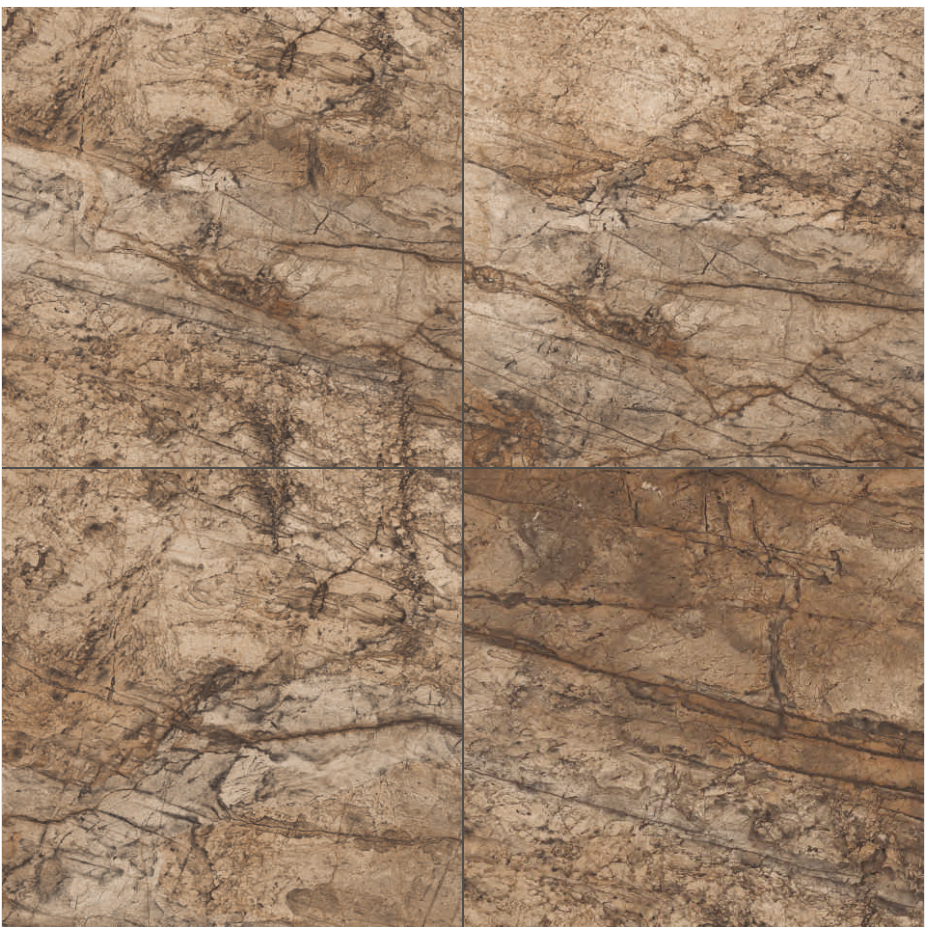

# HIGH GLOSS

COLLECTION

Design Name  
**SILVER RIVER**

Size  
**600x600mm**

Random Phase  
**12**