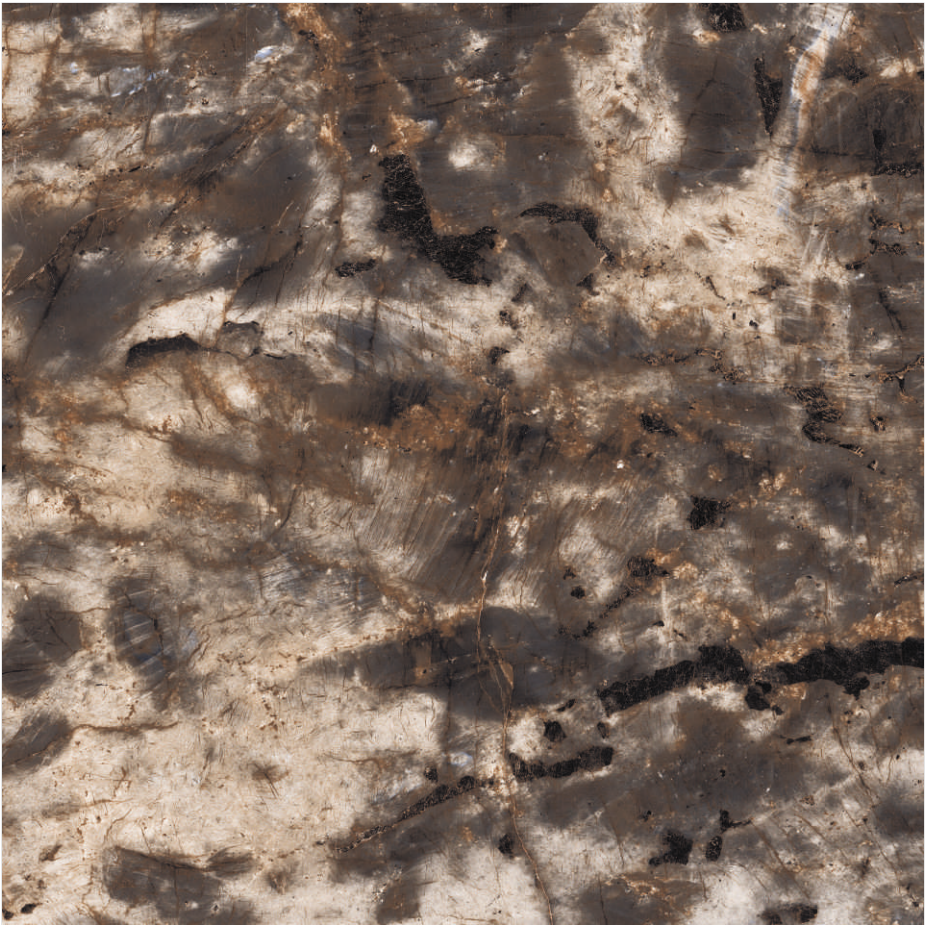

HIGH GLOSS

COLLECTION

Design Name
RADIANT GREY

Size
600x600mm

Random Phase
04