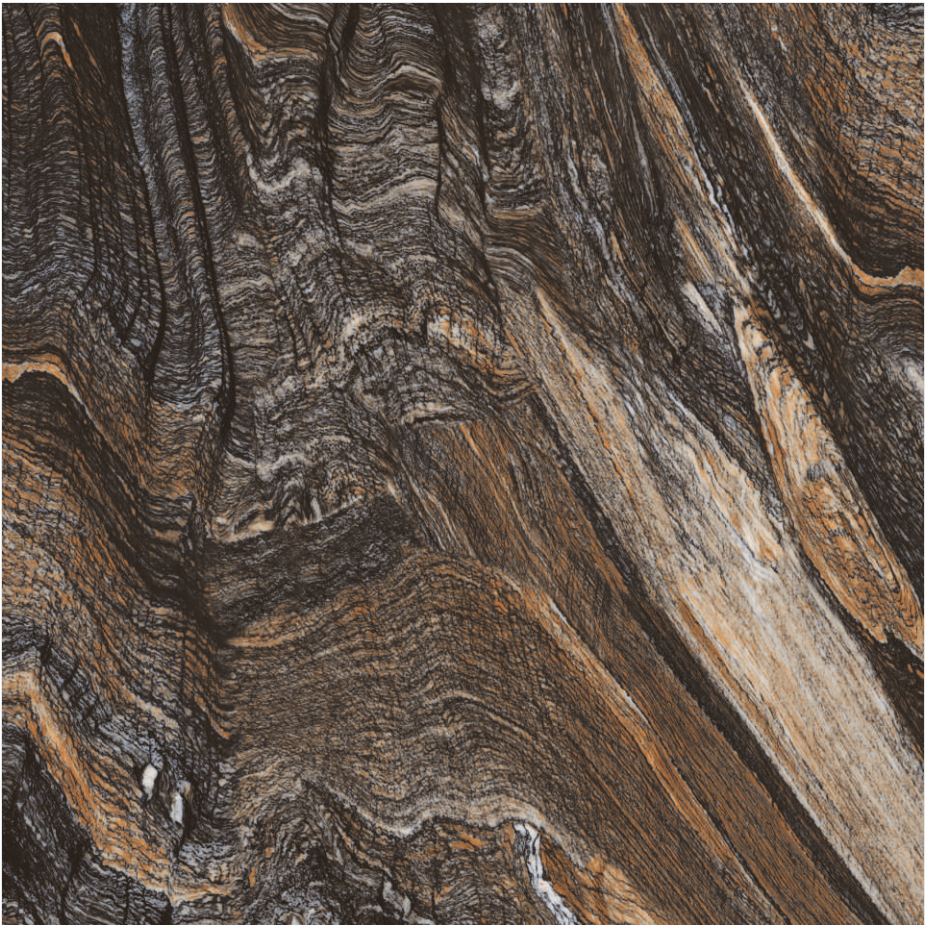

HIGH GLOSS

COLLECTION

Design Name
MOUNTAIN BROWN

Size
600x600mm

Random Phase
04