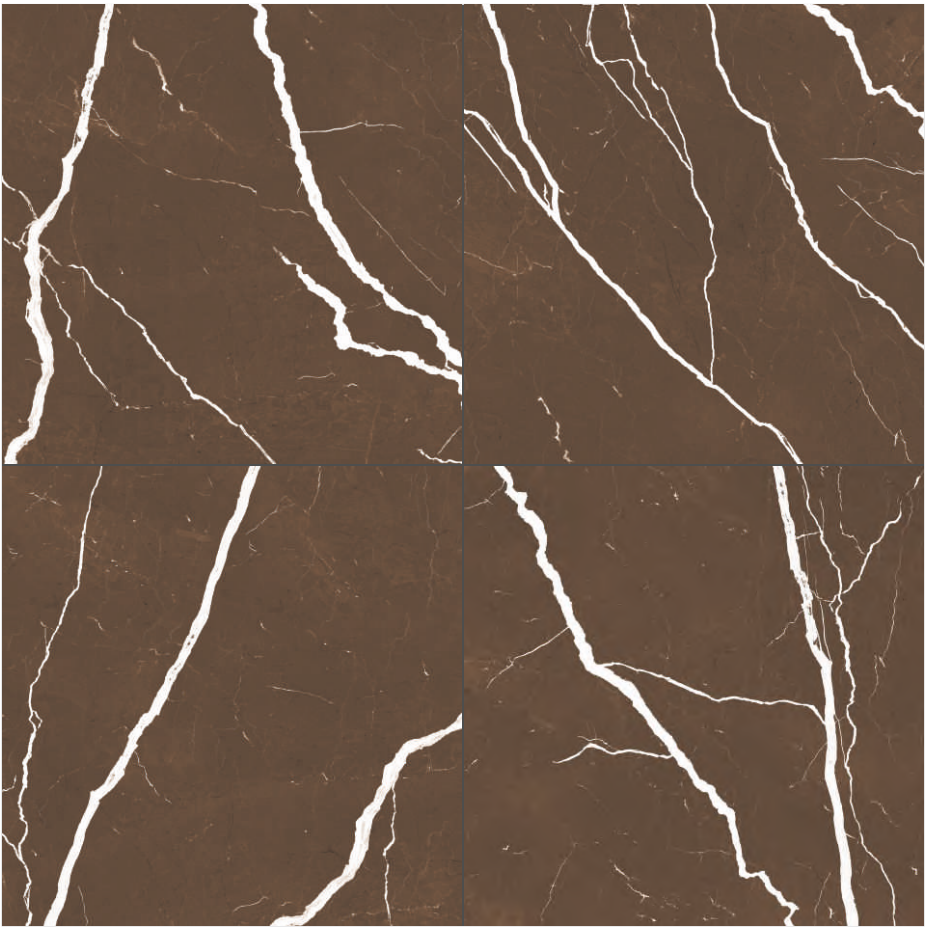

HIGH GLOSS

COLLECTION

Design Name
MEXICAN CHOCO

Size
600x600mm

Random Phase
04