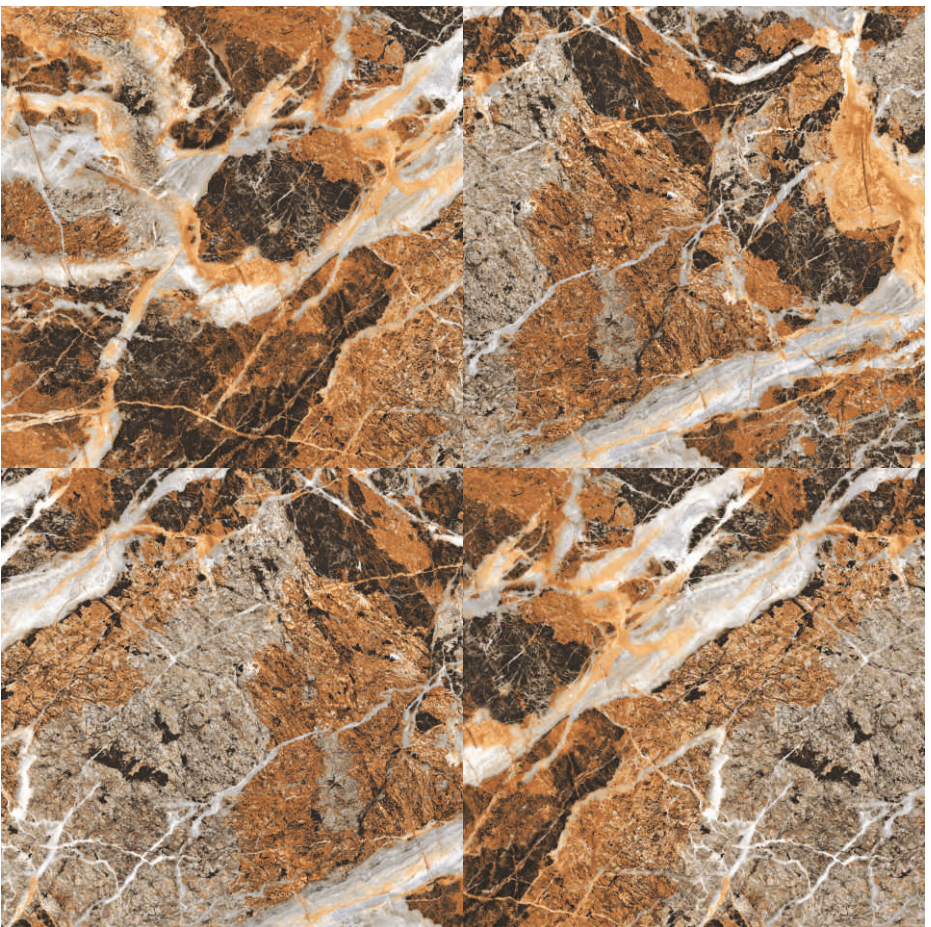

# HIGH GLOSS

COLLECTION

Design Name  
**AMAZON GOLD**

Size  
**600x600mm**

Random Phase  
**04**