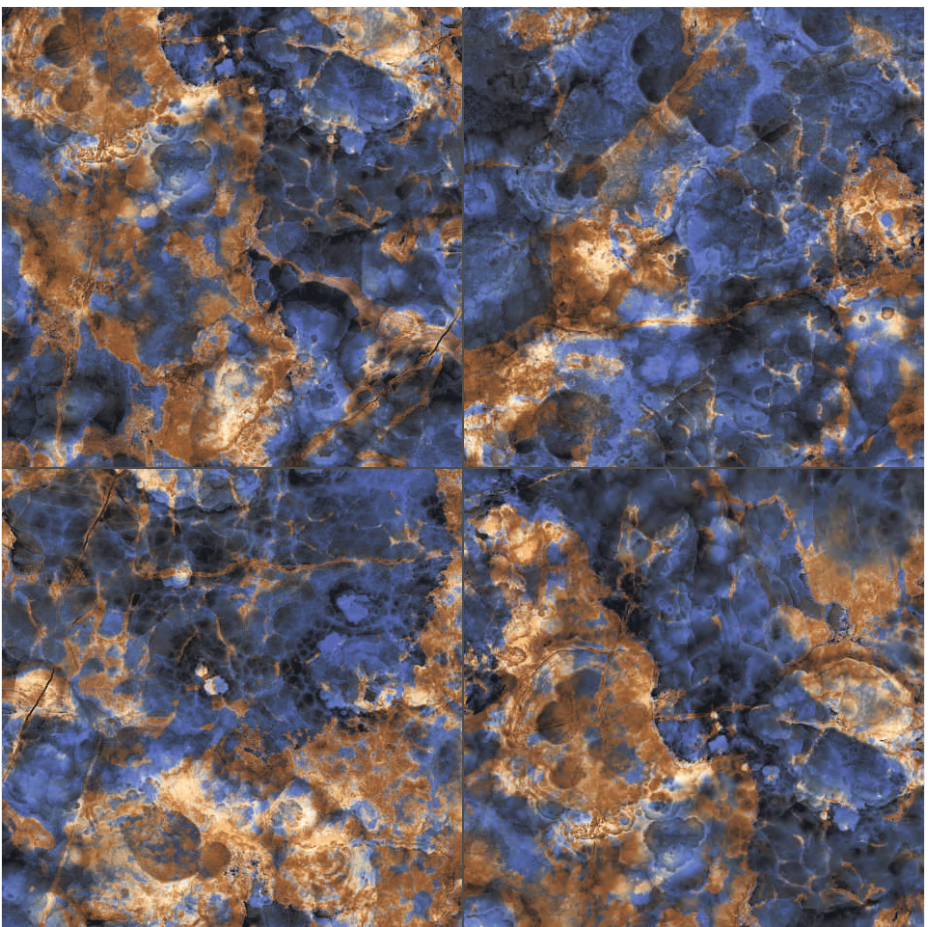

HIGH GLOSS

COLLECTION

Design Name
LAZURITE BLUE

Size
600x600mm

Random Phase
04