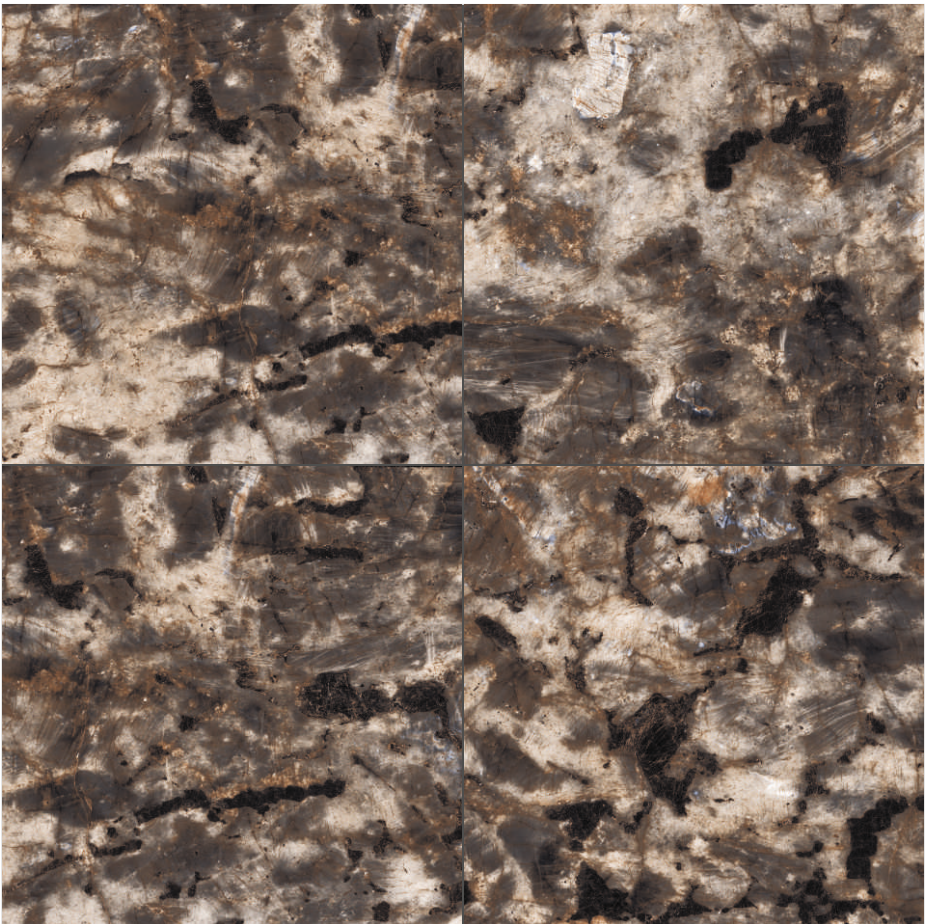

HIGH GLOSS

COLLECTION

Design Name
RADIANT GREY

Size
600x600mm

Random Phase
04