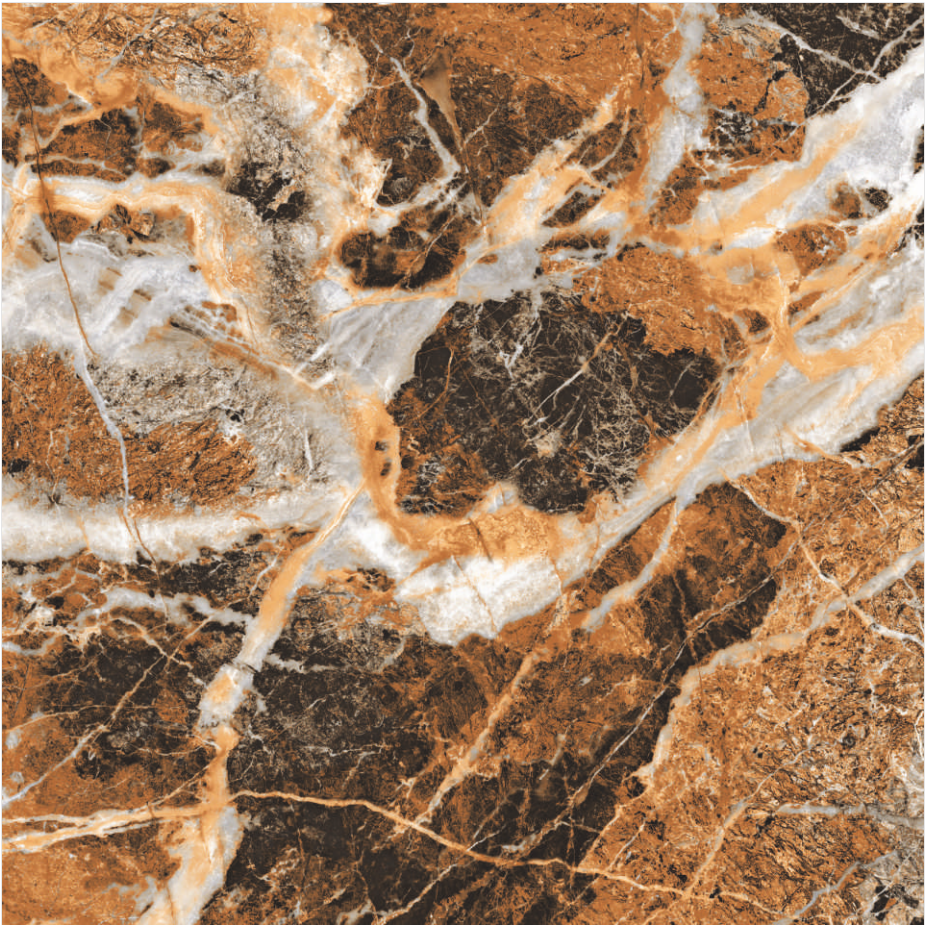

# HIGH GLOSS

COLLECTION

Design Name  
**AMAZON GOLD**

Size  
**600x600mm**

Random Phase  
**04**