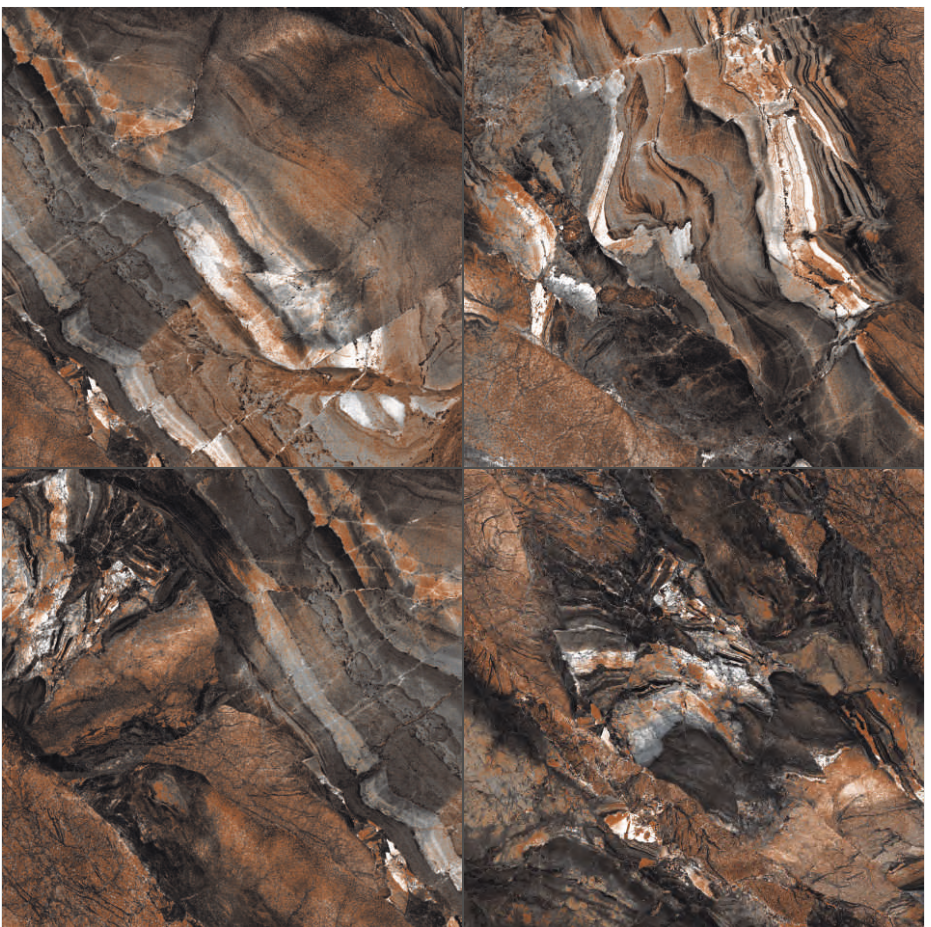

HIGH GLOSS

COLLECTION

Design Name
VENUS BROWN

Size
600x600mm

Random Phase
04