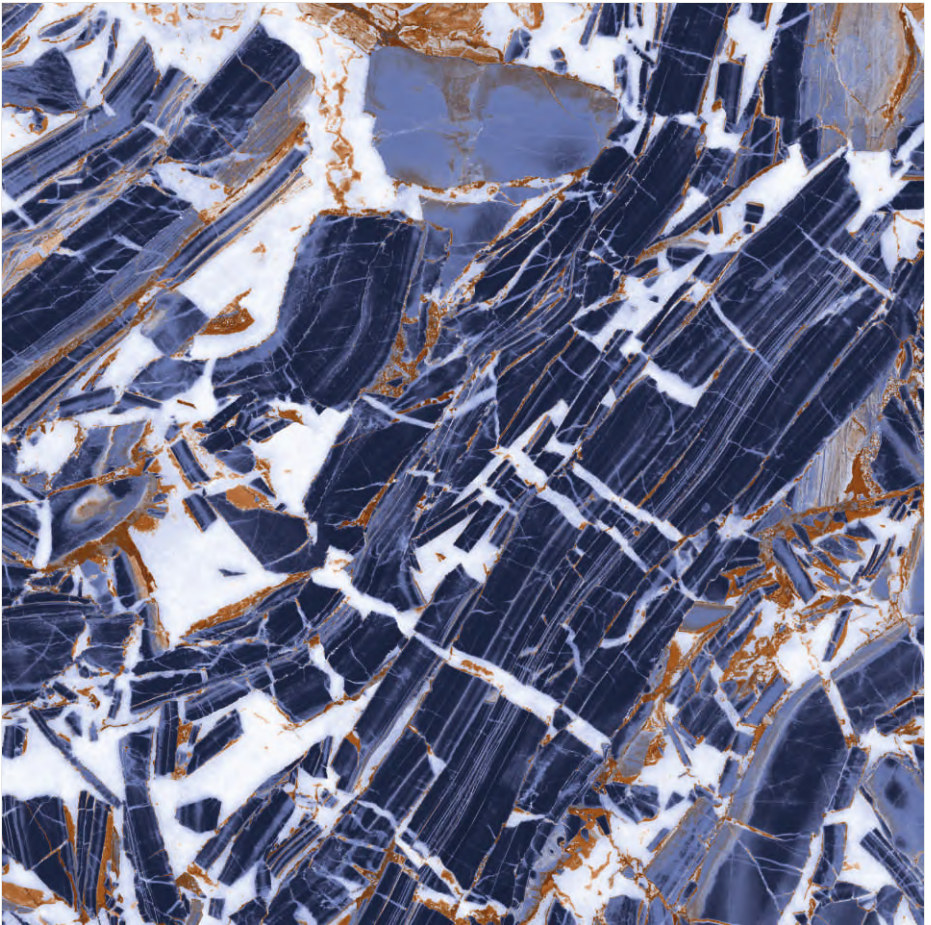

HIGH GLOSS

COLLECTION

Design Name
JAKARTA BLUE

Size
600x600mm

Random Phase
04