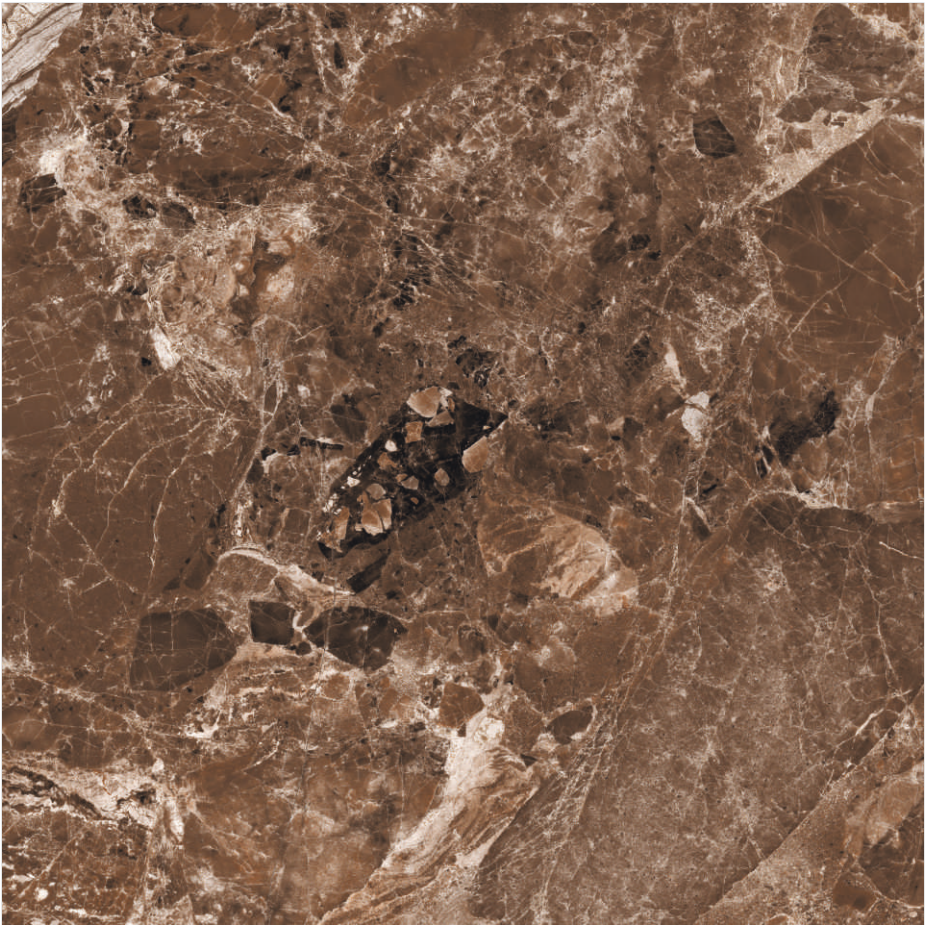

# HIGH GLOSS

COLLECTION

Design Name  
**AMAZON GOLD**

Size  
**600x600mm**

Random Phase  
**04**

# HIGH GLOSS

COLLECTION

Design Name  
**CARACUS COFFEE**

Size  
**600x600mm**

Random Phase  
**04**

# HIGH GLOSS

COLLECTION

Design Name  
**COSMIC BLUE**

Size  
**600x600mm**

Random Phase  
**06**