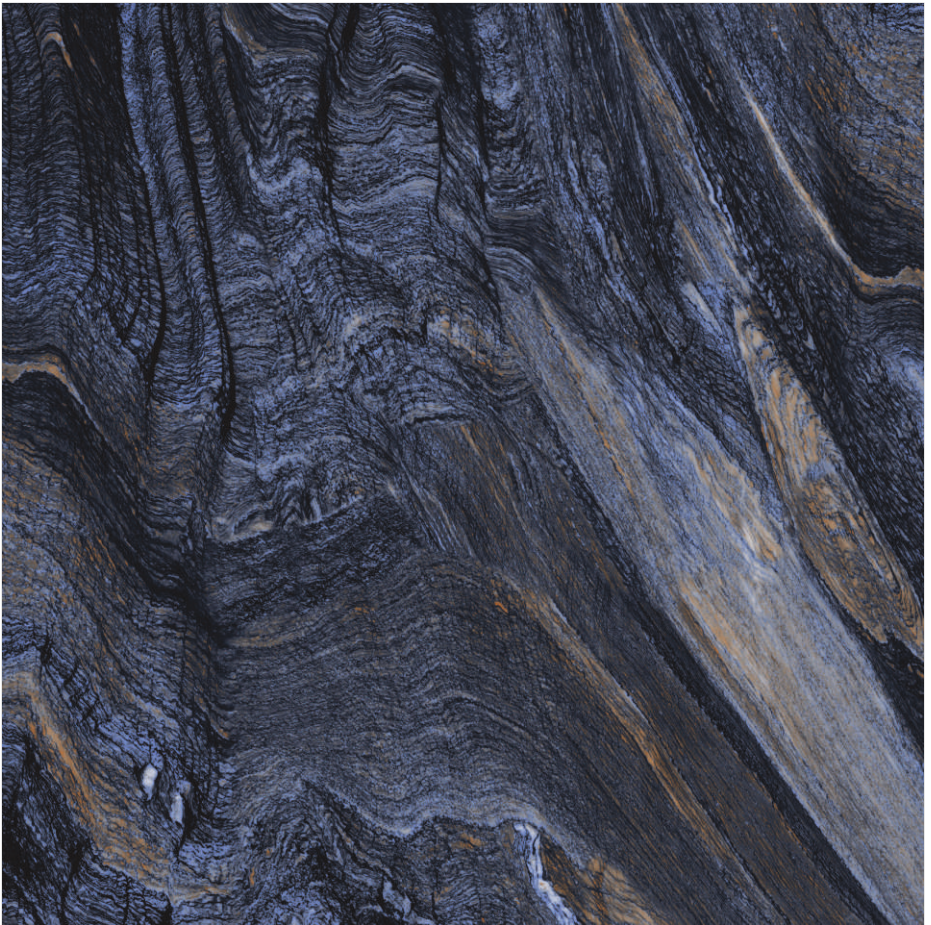

HIGH GLOSS

COLLECTION

Design Name
MOUNTAIN BLUE

Size
600x600mm

Random Phase
04