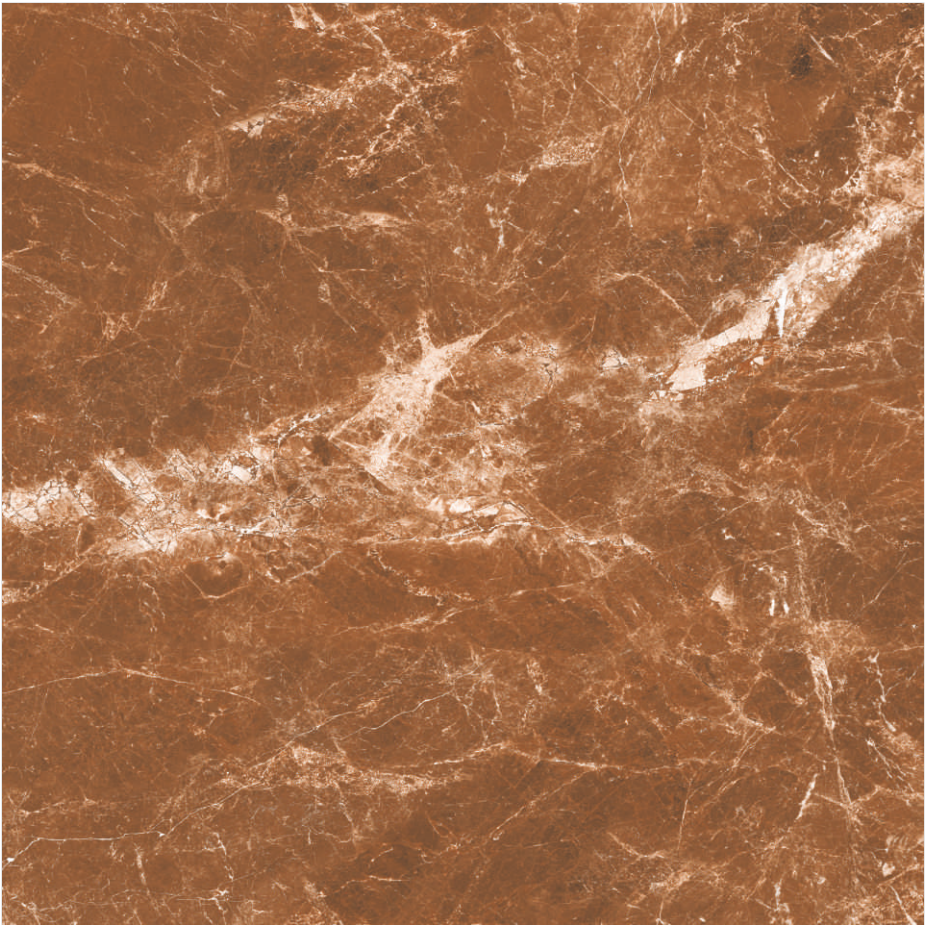

HIGH GLOSS

COLLECTION

Design Name
JUPITER BROWN

Size
600x600mm

Random Phase
04