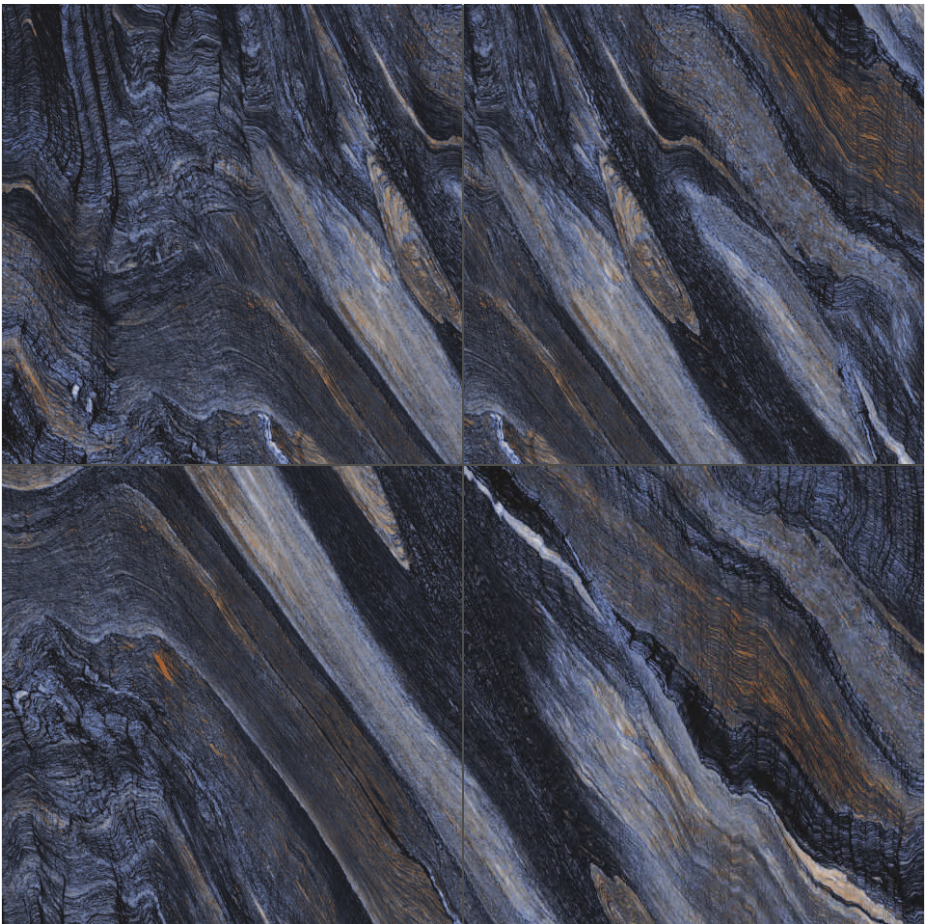

HIGH GLOSS

COLLECTION

Design Name
MOUNTAIN BLUE

Size
600x600mm

Random Phase
04