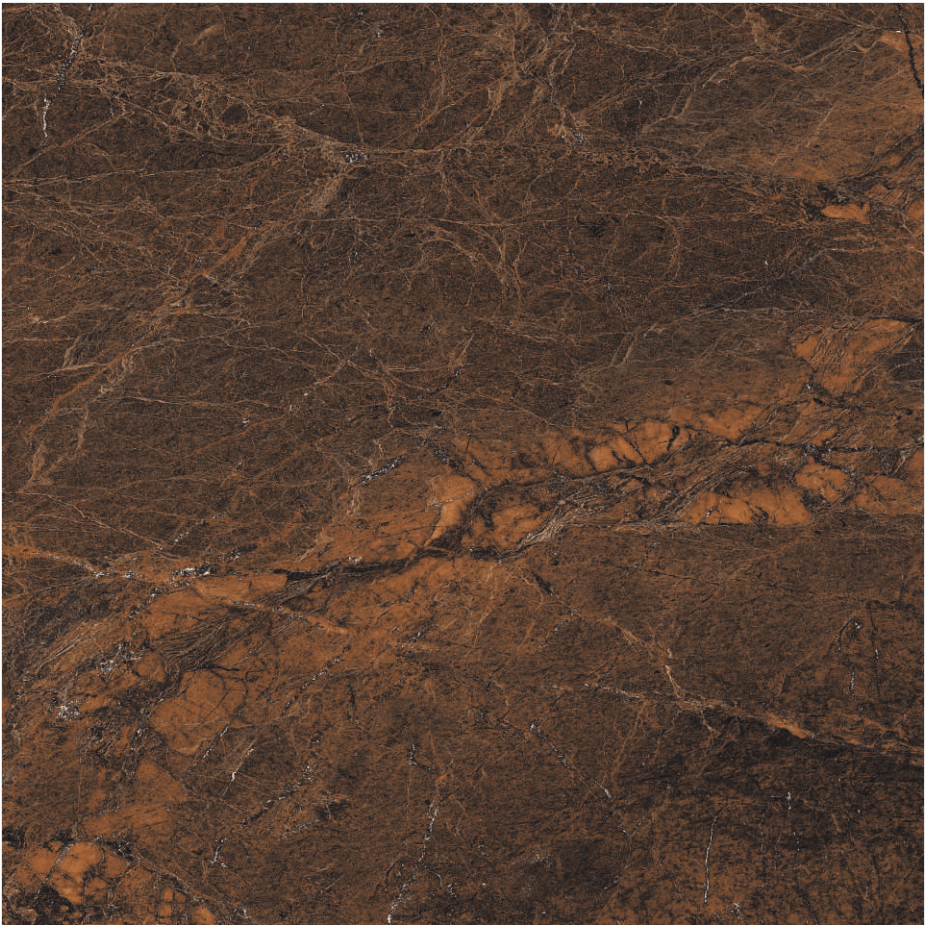

HIGH GLOSS

COLLECTION

Design Name
DUNCAN BROWN

Size
600x600mm

Random Phase
03