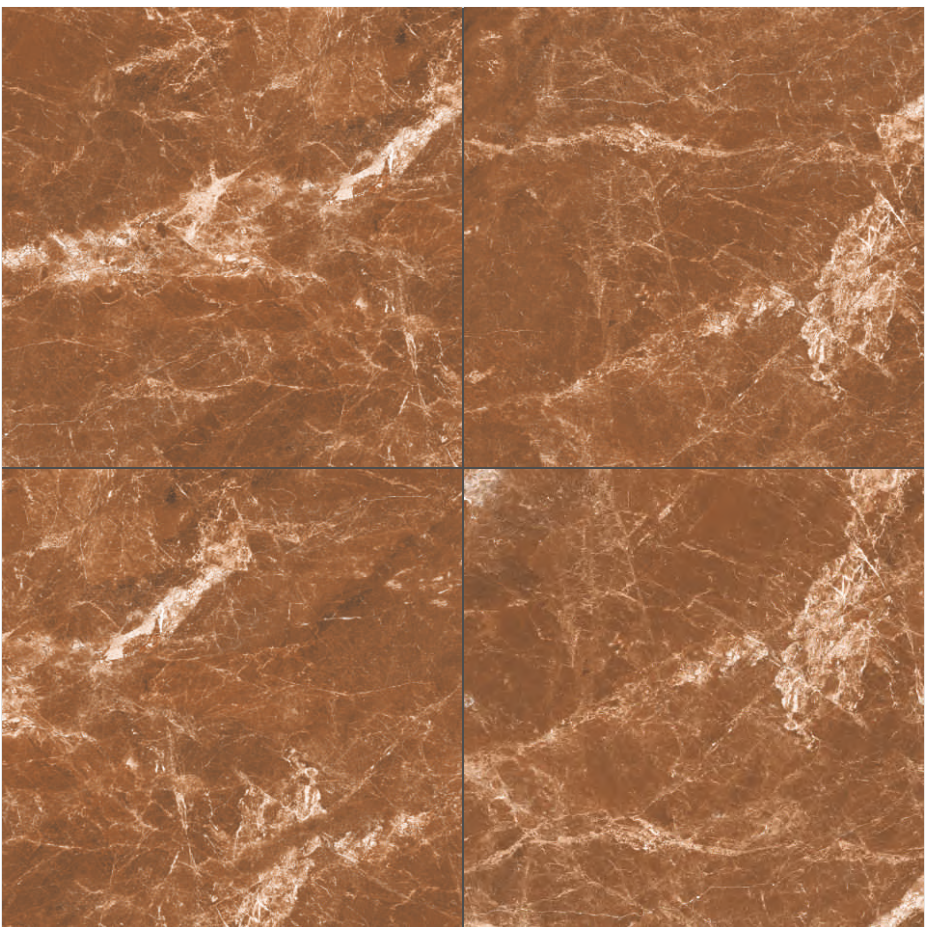

HIGH GLOSS

COLLECTION

Design Name
JUPITER BROWN

Size
600x600mm

Random Phase
04