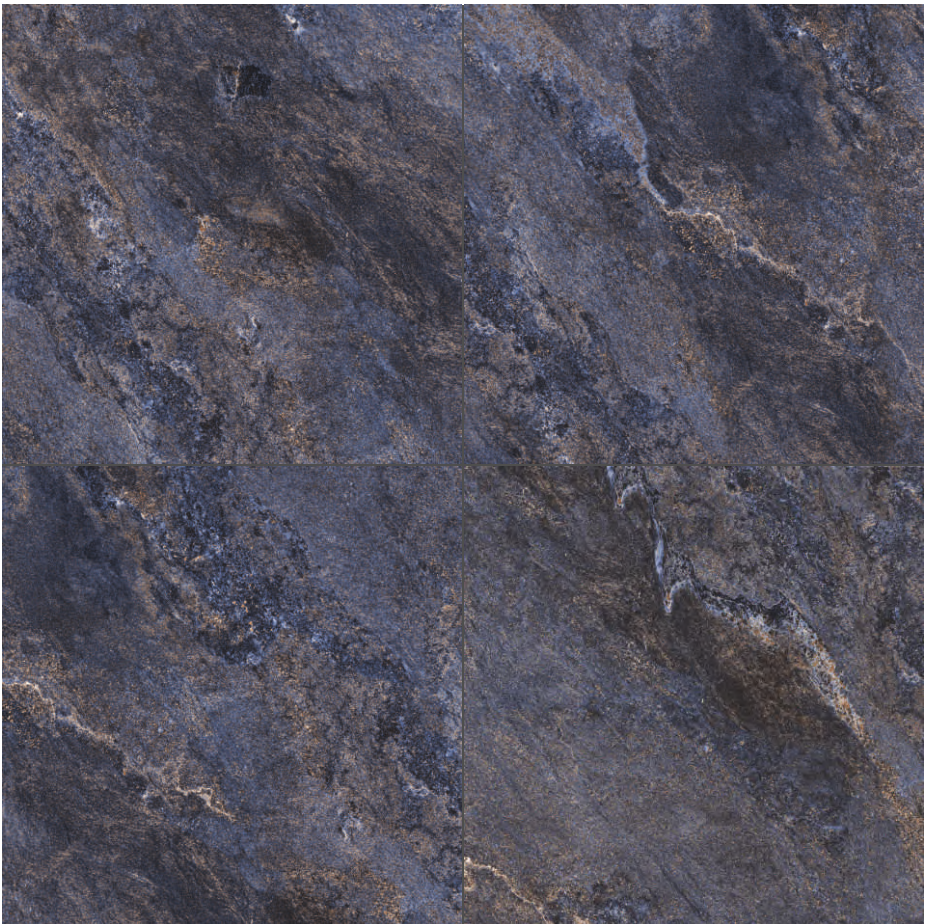

# HIGH GLOSS

COLLECTION

Design Name  
**CARACUS COFFEE**

Size  
**600x600mm**

Random Phase  
**04**

# HIGH GLOSS

COLLECTION

Design Name  
**COSMIC BLUE**

Size  
**600x600mm**

Random Phase  
**06**