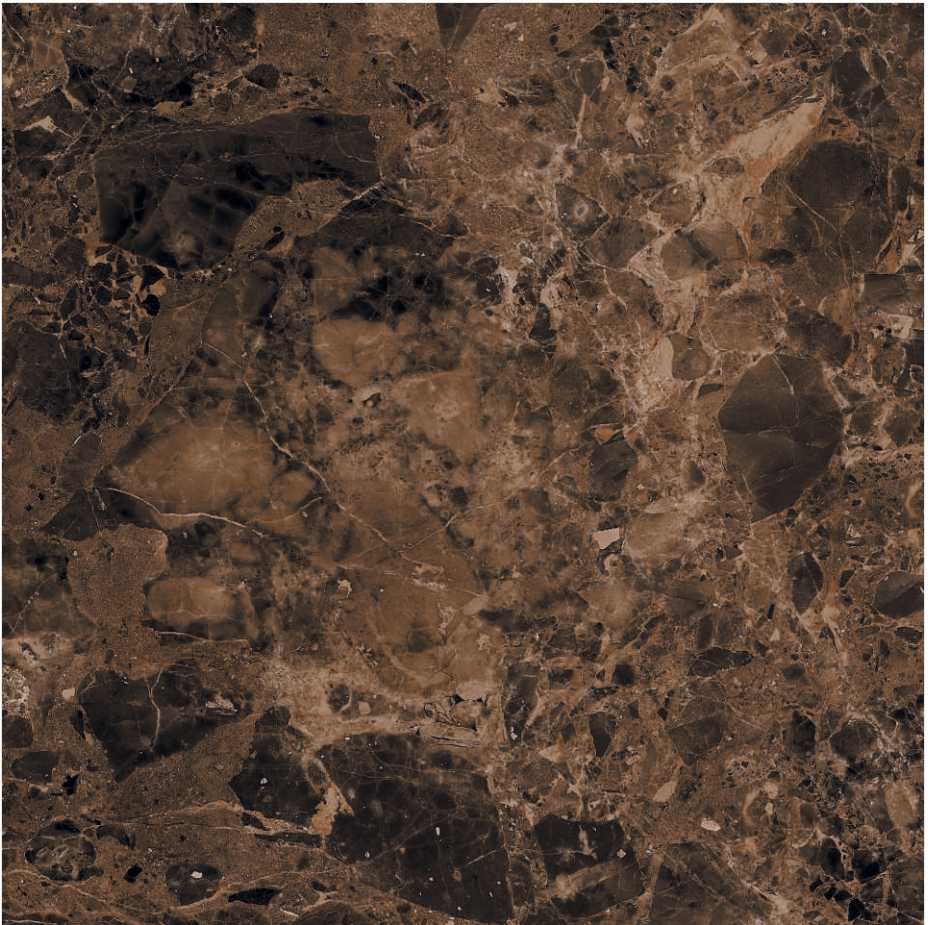

HIGH GLOSS

COLLECTION

Design Name
**EMPRADORE
COFFEE**

Size
600x600mm

Random Phase
04