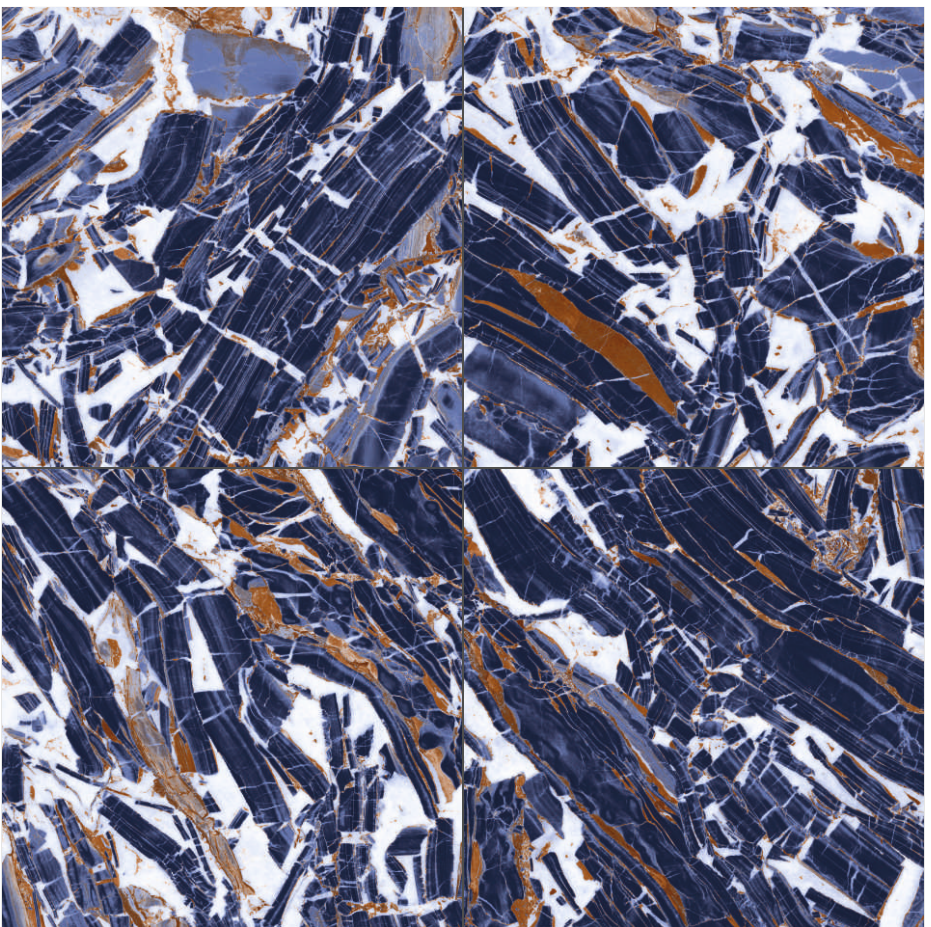

HIGH GLOSS

COLLECTION

Design Name
JAKARTA BLUE

Size
600x600mm

Random Phase
04