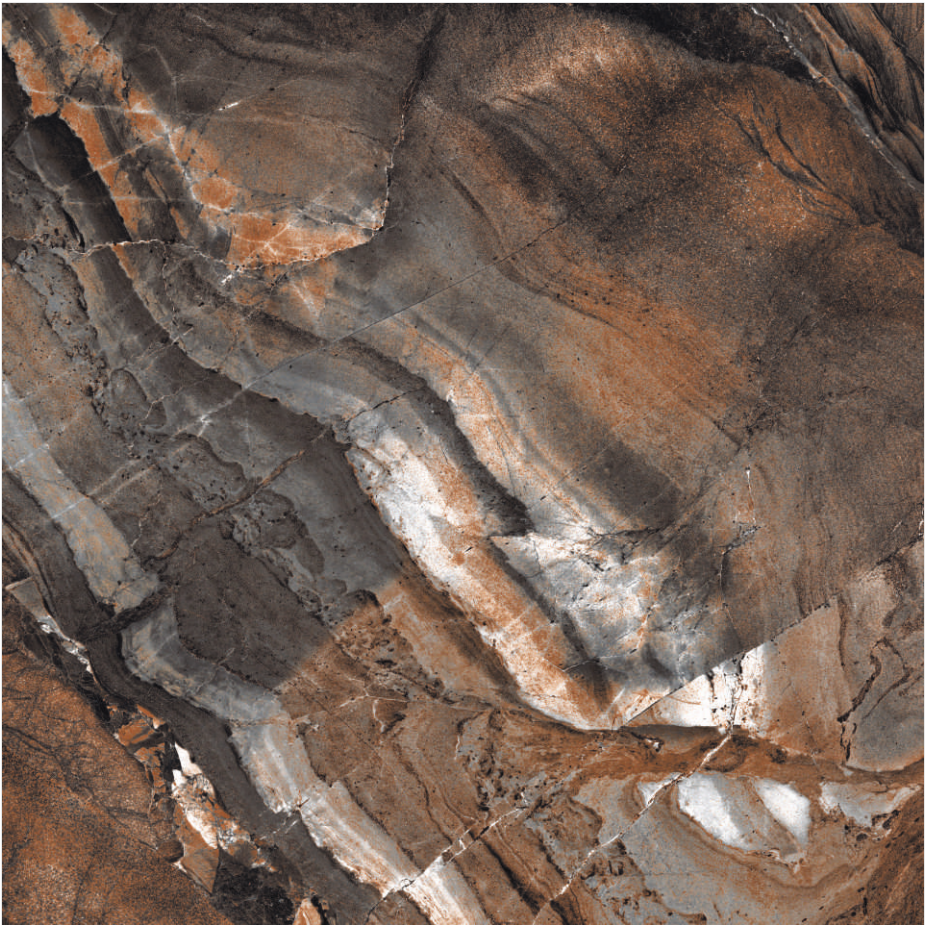

HIGH GLOSS

COLLECTION

Design Name
VENUS BROWN

Size
600x600mm

Random Phase
04