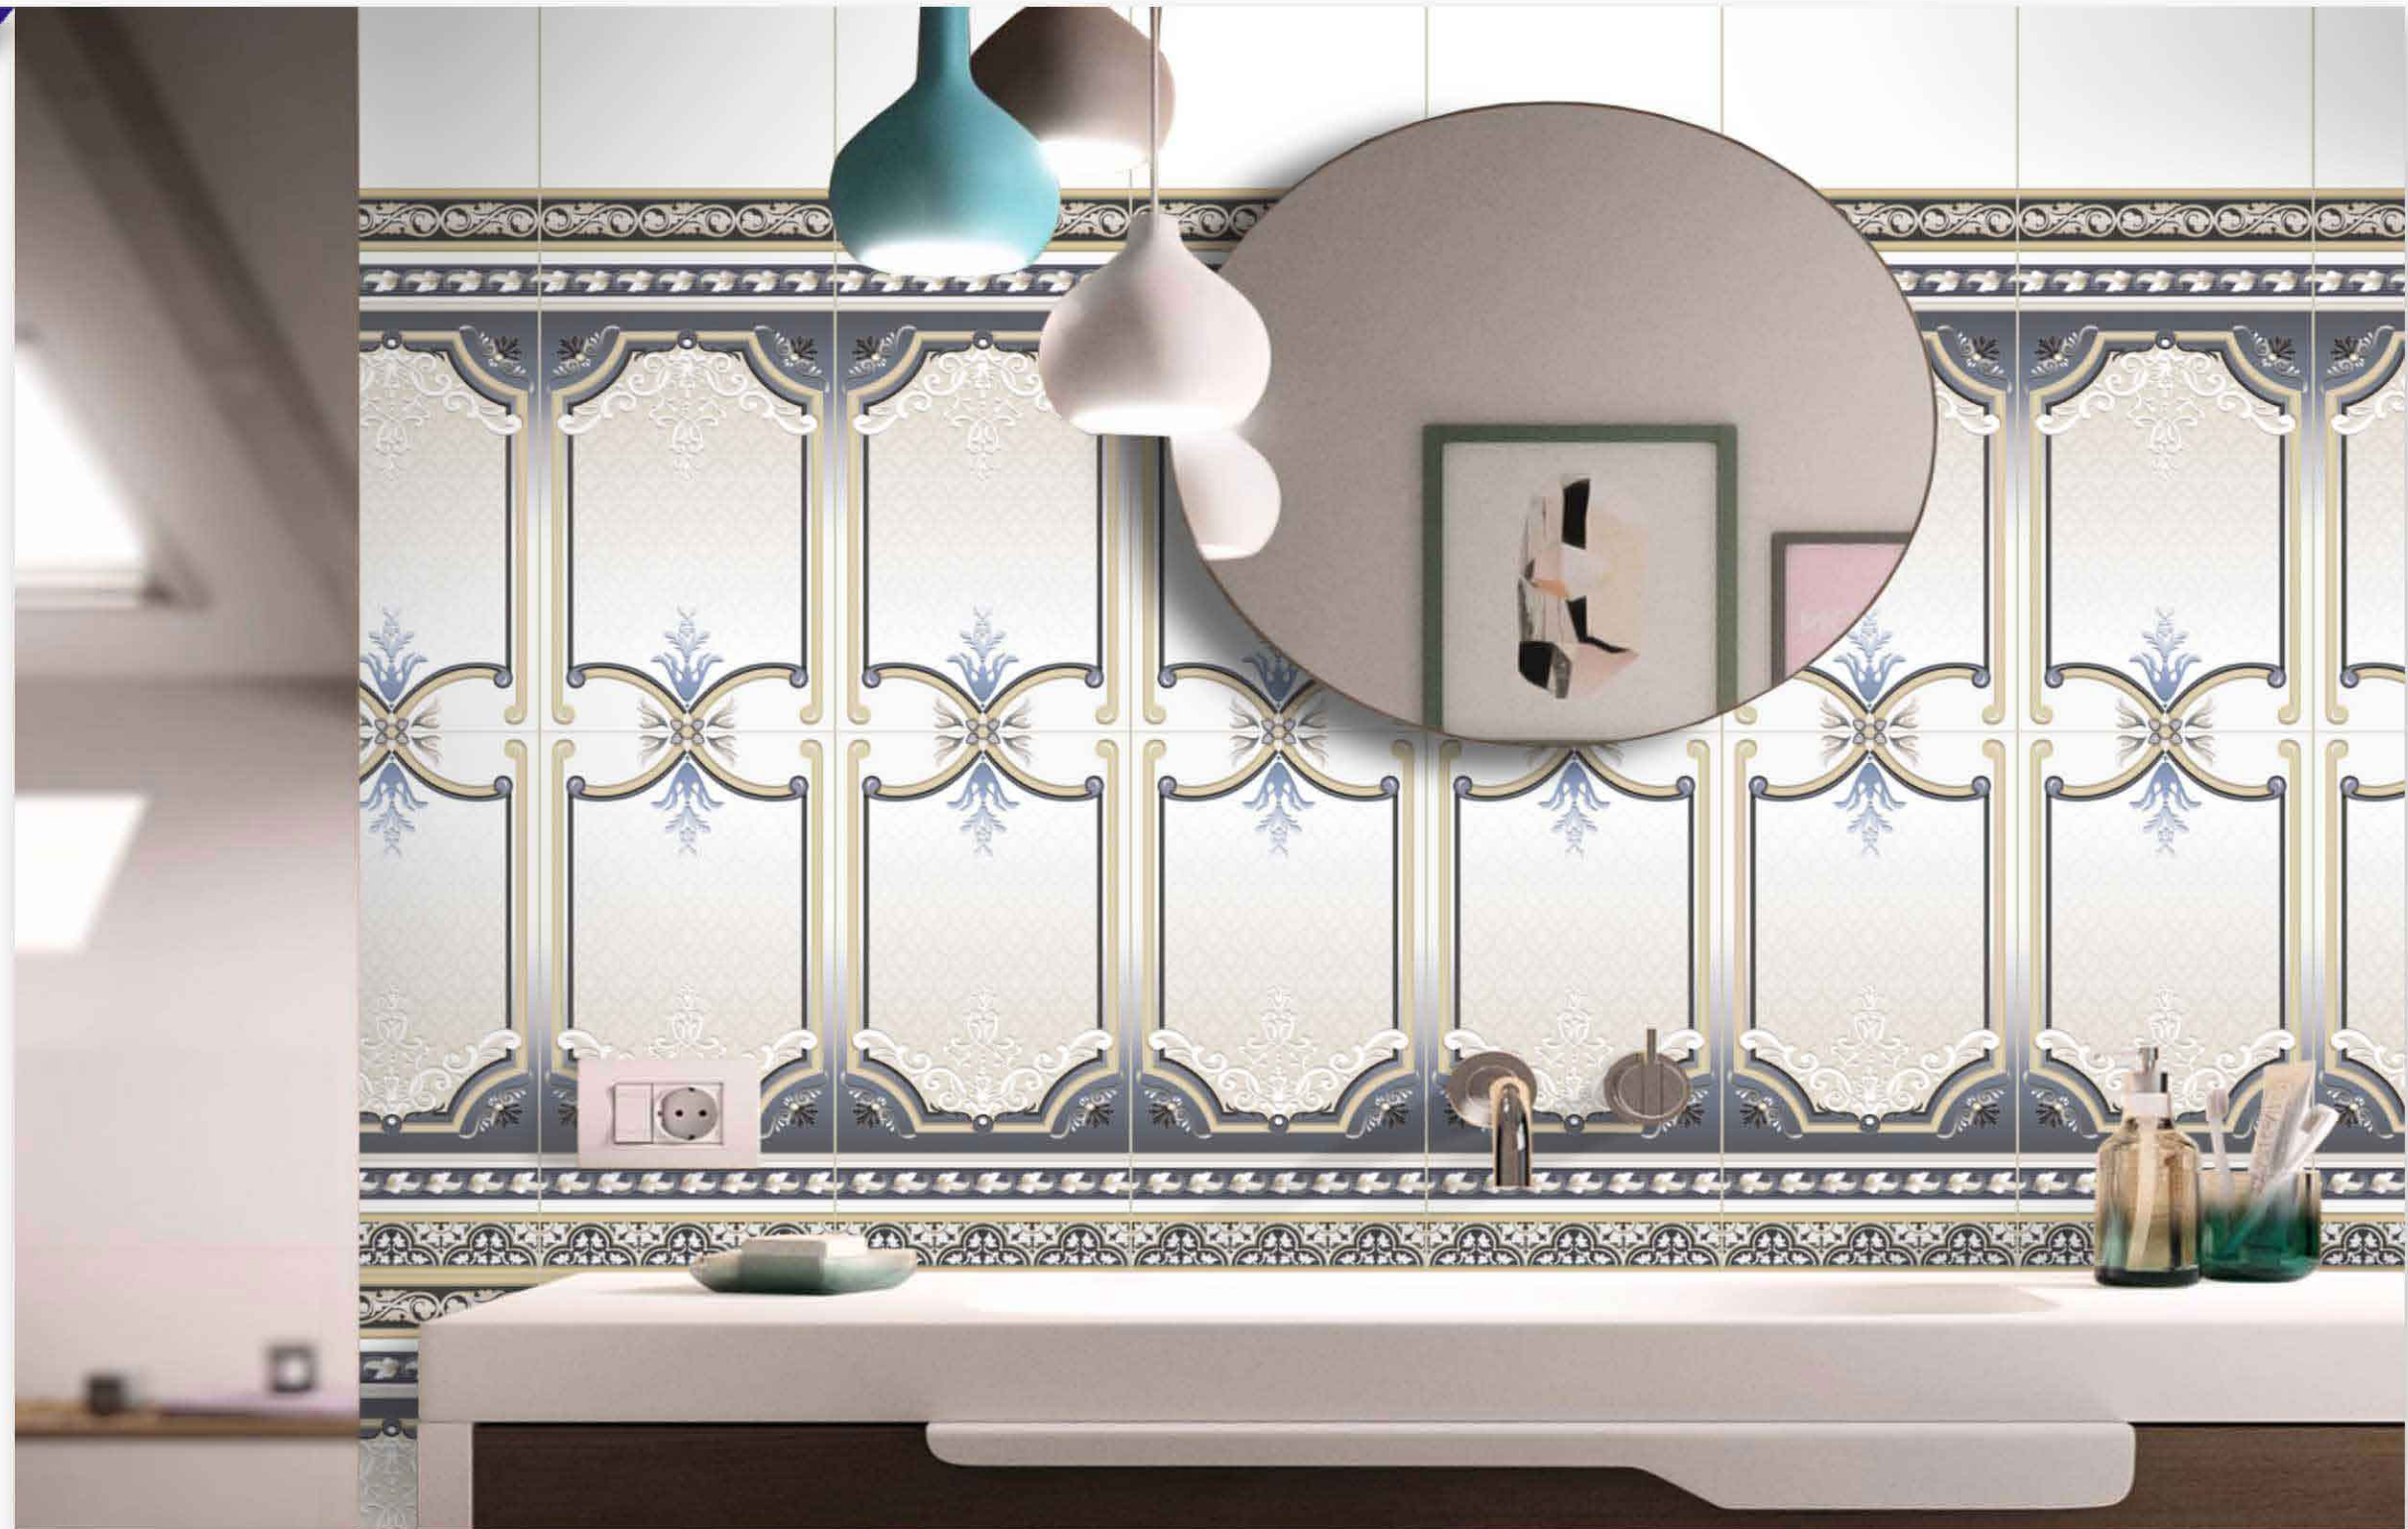

WHITE

DX-10448-HL1-181

DX-10448-HL2-181

Quality  
You can see,  
Touch and Feel.

Glossy Series 300x600

WHITE

DX-10449-HL1-181

DX-10449-HL2-181