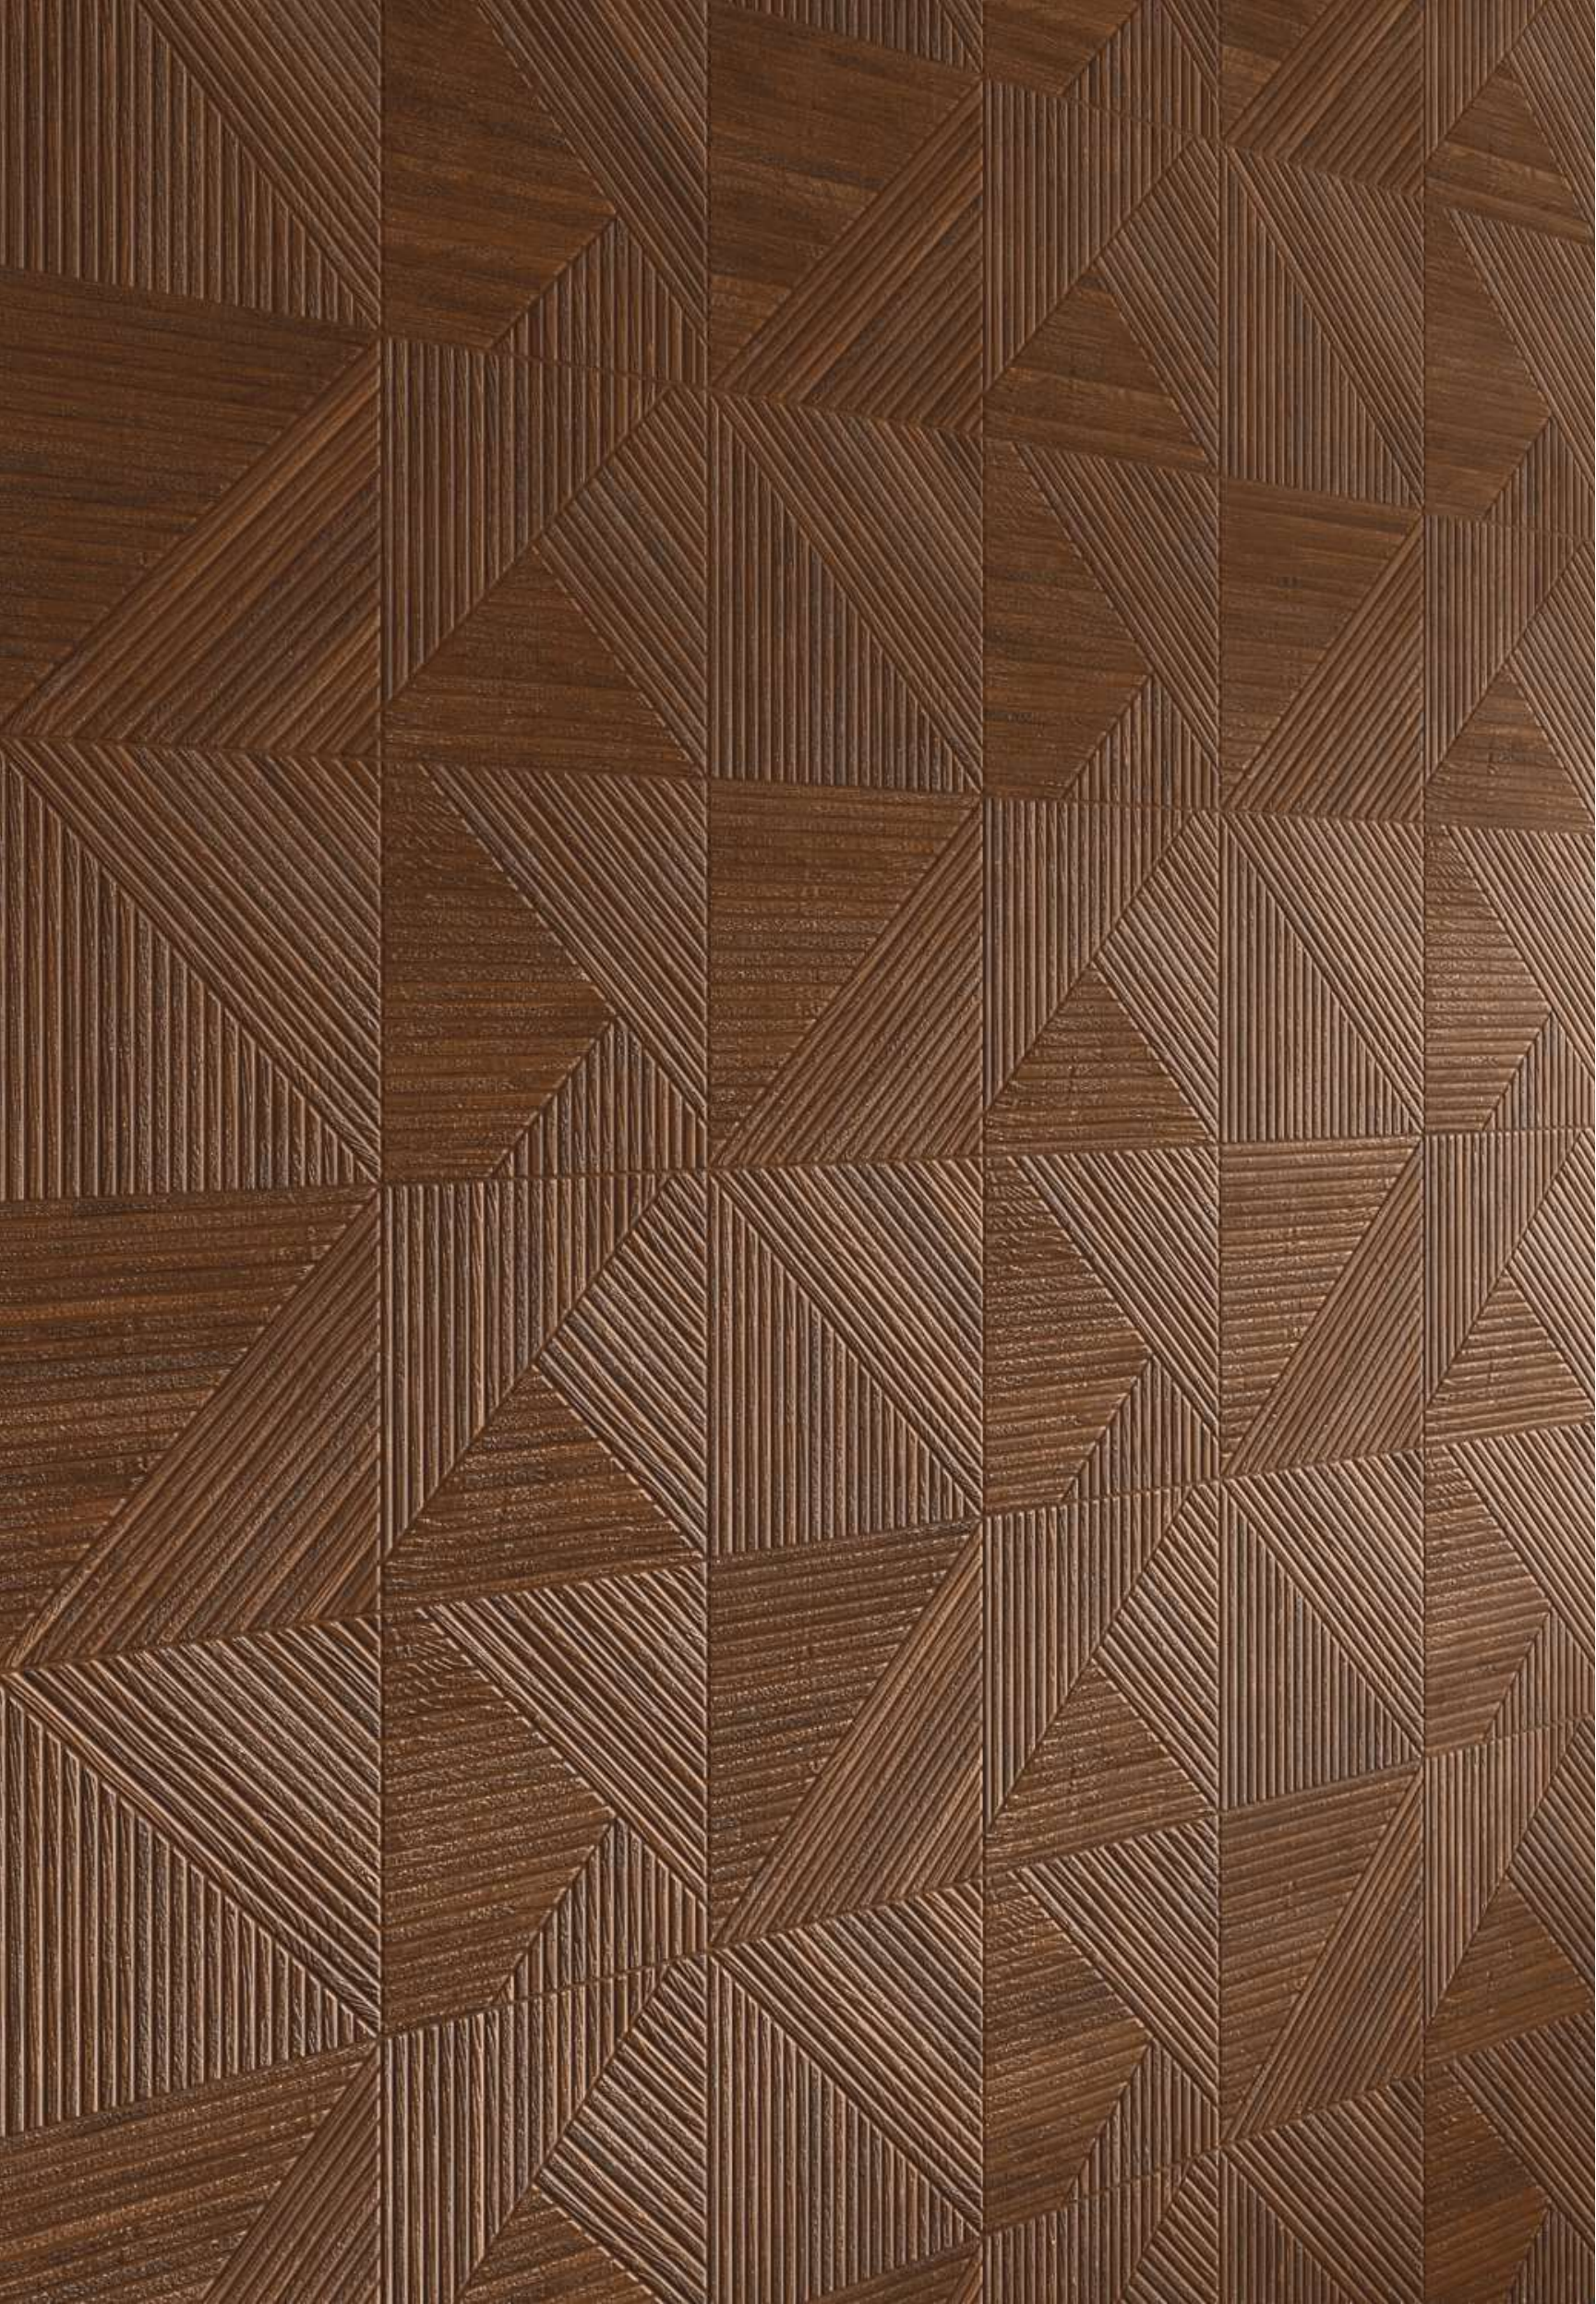

ARCHitectural

S U R F A C E

300 X 1200

ideal
series
—
Matt Finish