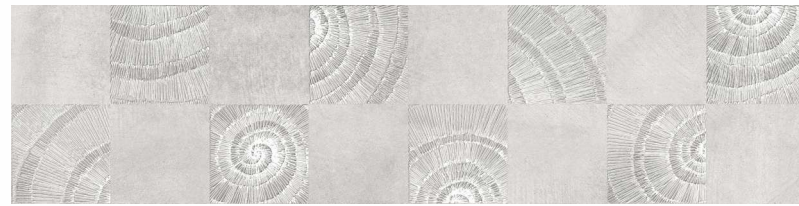

Chevron Beige

Chevron Choco

ARCHitectural
S U R F A C E

300 X 1200

Blend Bianco

Blend Bianco Deco

Blend Grey

Blend Grey Deco