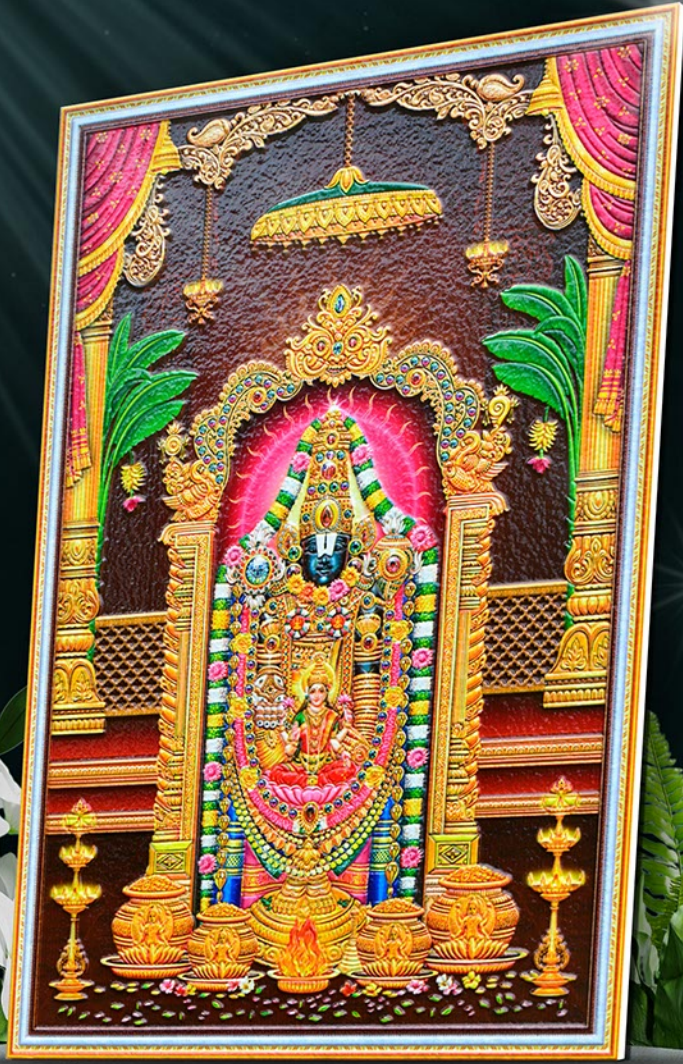

texture
emboss

2x3
TEXTURE HIGHDEEP
VITRIFIED POSTER