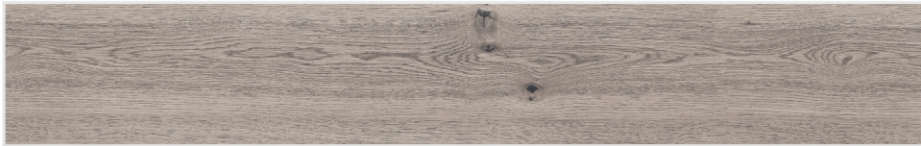

*Nature*  
Brought HOME

BOX WOOD  
GRAY

**BOX WOOD  
GRAY**

200x  
1200mm

**CARVING**  
series

f @ in

A close-up photograph of a light-colored wood floor, likely Larch Crema, showing the grain and texture of the planks. A small green sprout with two leaves is growing from a joint between two planks. The text is overlaid on the left side of the image.