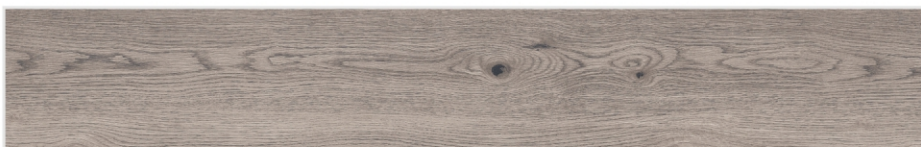

*Nature*  
Brought HOME

BOX WOOD  
GRAY

**BOX WOOD  
GRAY**

200x  
1200mm

**CARVING**  
series

f @ in

A close-up photograph of a light-colored wood floor, likely Larch Crema, showing the grain and texture of the planks. A small green sprout with two leaves is growing from a joint between two planks. The text is overlaid on the left side of the image.