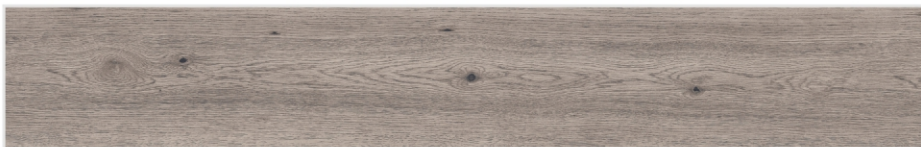

*Nature*  
Brought HOME

BOX WOOD  
GRAY

**BOX WOOD  
GRAY**

200x  
1200mm

**CARVING**  
series

f @ in

A close-up photograph of a light-colored wood floor, likely Larch Crema, showing the grain and texture of the planks. A small green sprout with two leaves is growing from a joint between two planks. The text is overlaid on the left side of the image.