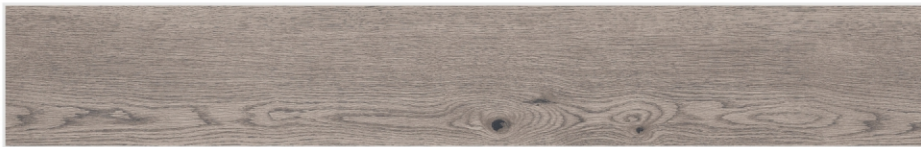

*Nature*  
Brought HOME

BOX WOOD  
GRAY

**BOX WOOD  
GRAY**

200x  
1200mm

**CARVING**  
series

f @ in

A close-up photograph of a light-colored wood floor, likely Larch Crema, showing the grain and texture of the planks. A small green sprout with two leaves is growing from a joint between two planks. The text is overlaid on the left side of the image.