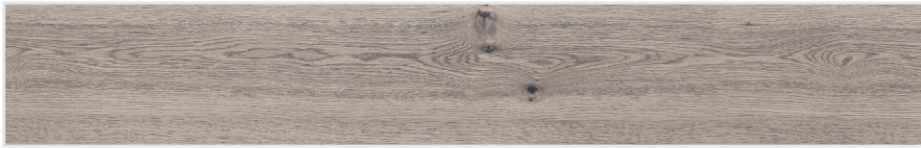

*Nature*  
Brought HOME

BOX WOOD  
GRAY

**BOX WOOD  
GRAY**

200x  
1200mm

**CARVING**  
series

f @ in

A close-up photograph of a light-colored wood floor, likely Larch Crema, showing the grain and texture of the planks. A small green sprout with two leaves is growing from a joint between two planks. The text is overlaid on the left side of the image.