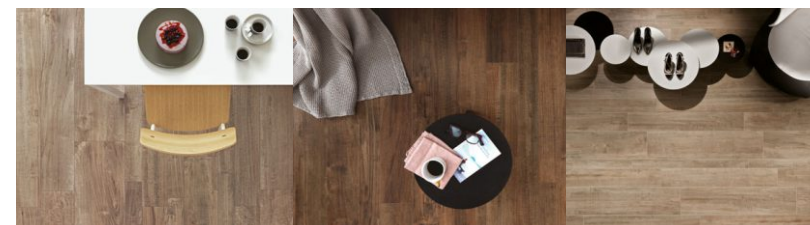

8" x 48" / 200x1200mm / 20x120cm

A T M O S F E R E   N A T U R A L I