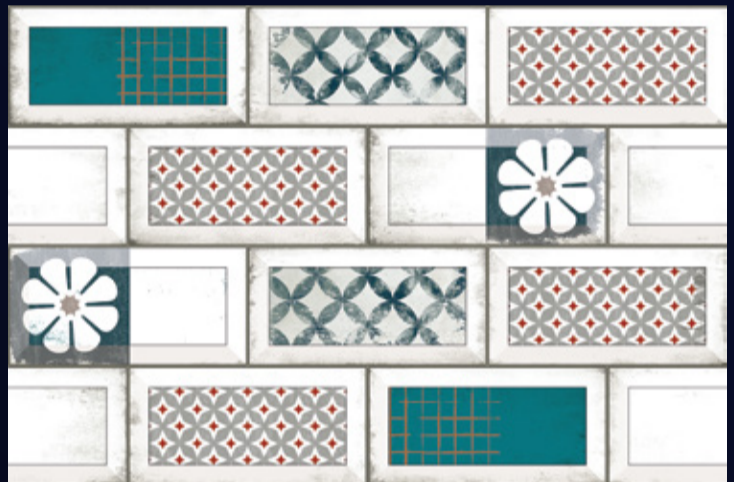

MATT

SERIES

[FINISH]
MATT

[PRODUCT CATALOGUE]

CERAMIC EXPORTS HOUSE
Tiles Exporters

3008-HL

(30X30 CM FLOOR)

Product Features: