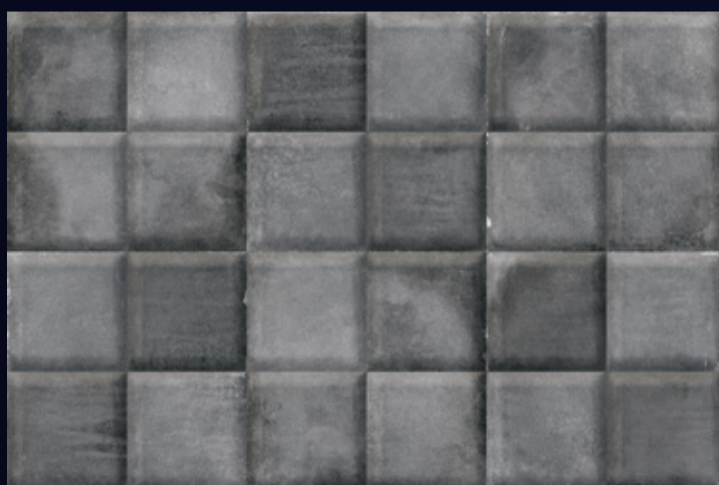

MATT

SERIES

[FINISH]
MATT

CERAMIC EXPORTS HOUSE
Tiles Exporters

[PRODUCT CATALOGUE]

3029-D

(30X30 CM FLOOR)

Product Features: