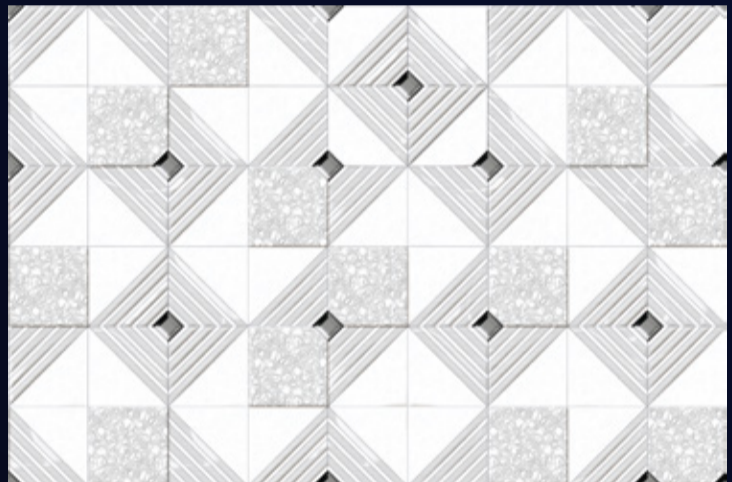

MATT
SERIES

CERAMIC EXPORTS HOUSE
Tiles Exporters

[FINISH]
MATT

[PRODUCT CATALOGUE]

3022-L

3022-HL

3022-D

3022-F

(30X30 CM FLOOR)

Product Features: