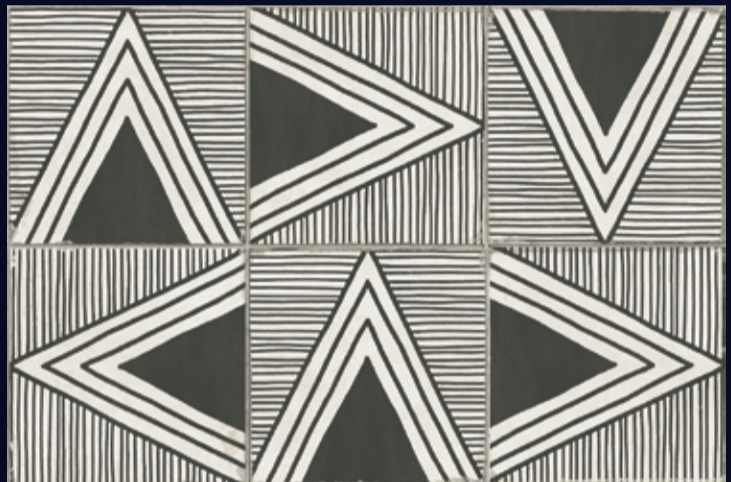

MATT

SERIES

[FINISH]
MATT

[PRODUCT CATALOGUE]

CERAMIC EXPORTS HOUSE
Tiles Exporters

3004-HL

(30X30 CM FLOOR)

Product Features: