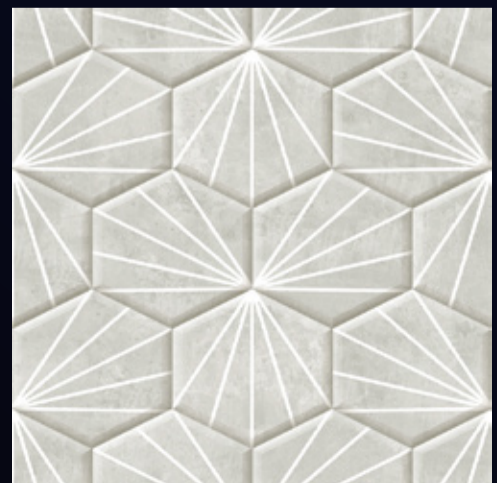

3006-F

(30X30 CM FLOOR)