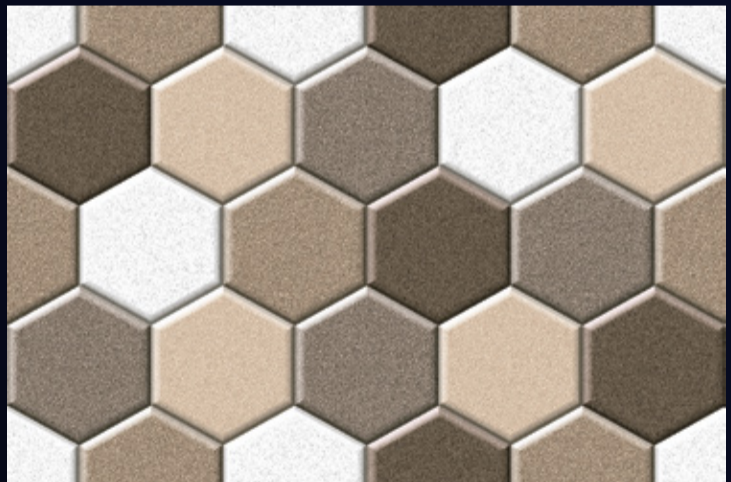

MATT
SERIES

CERAMIC EXPORTS HOUSE
Tiles Exporters

[FINISH]
MATT

[PRODUCT CATALOGUE]

3011-L

3014-HL-3

3014-HL-4

3014-D

Product
Features: