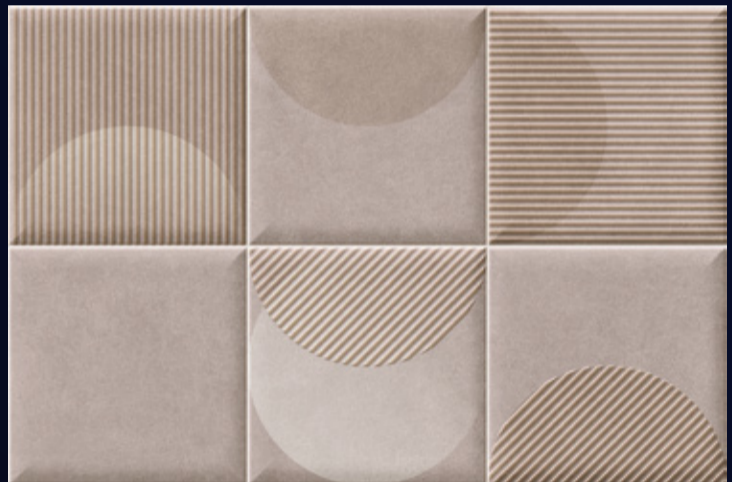

MATT
SERIES

CERAMIC EXPORTS HOUSE
Tiles Exporters

[FINISH]
MATT

[PRODUCT CATALOGUE]

3010-L

3010-HL

3010-D

Product
Features:

3010-F

(30X30 CM FLOOR)