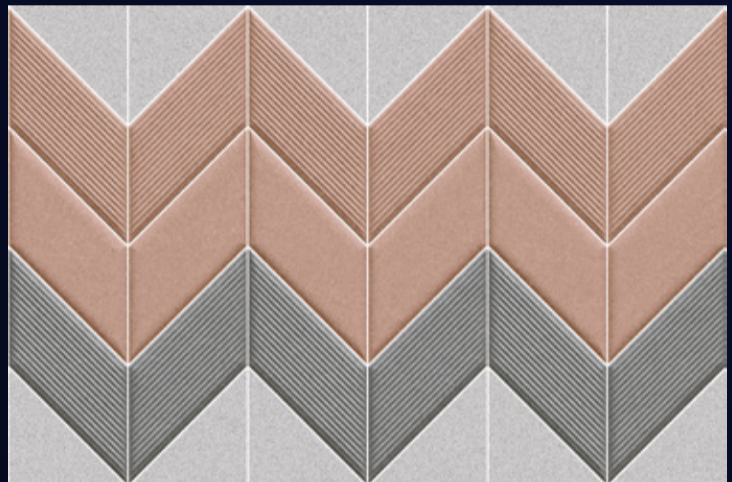

MATT
SERIES

CERAMIC EXPORTS HOUSE
Tiles Exporters

[FINISH]
MATT

[PRODUCT CATALOGUE]

3011-L

3011-HL-3

3011-HL-4

3011-D

Product
Features: