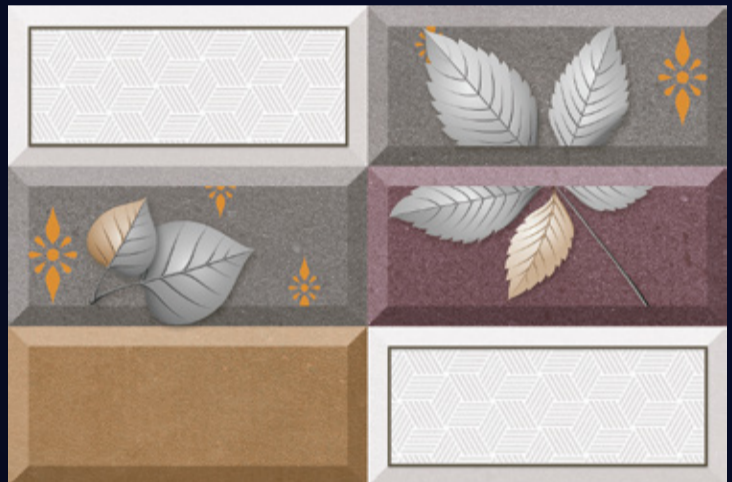

3034-D

Product Features:

3034-F
(30X30 CM FLOOR)

MATT
SERIES

CERAMIC EXPORTS HOUSE
Tiles Exporters

[FINISH]
MATT

[PRODUCT CATALOGUE]

3035-L