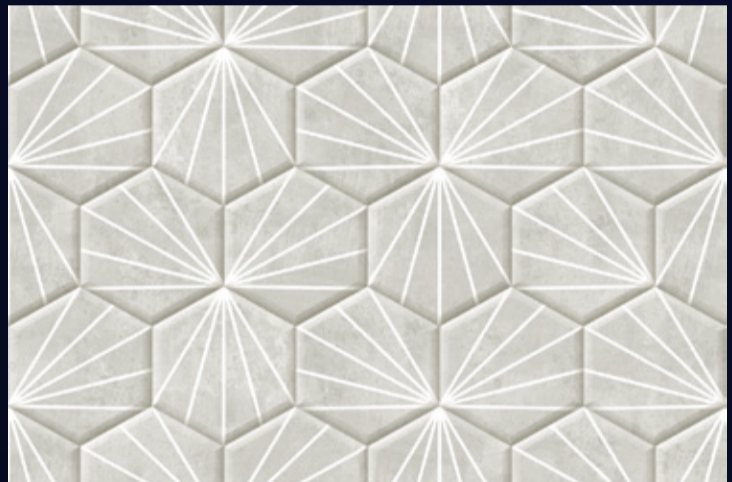

MATT
SERIES

CERAMIC EXPORTS HOUSE
Tiles Exporters

[FINISH]
MATT

[PRODUCT CATALOGUE]

3006-L

3006-HL

3006-D

Product Features:

3006-F

(30X30 CM FLOOR)