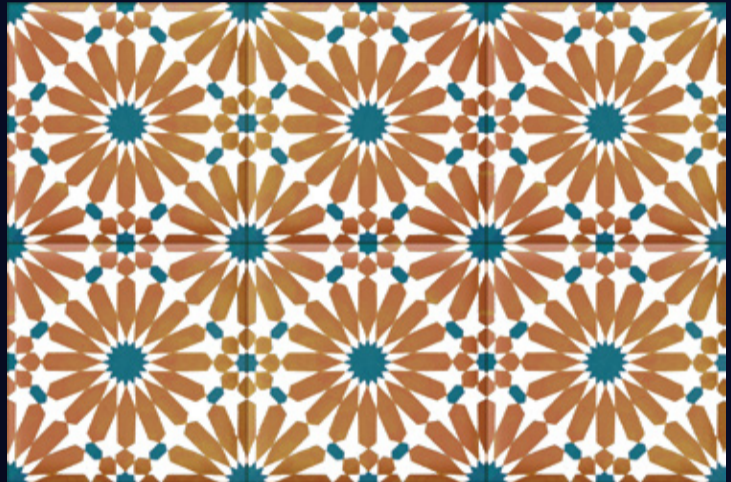

MATT
SERIES

[FINISH]
MATT

CERAMIC EXPORTS HOUSE
Tiles Exporters

[PRODUCT CATALOGUE]

3016-L

3016-HL

3016-D

Product Features:

3016-F

(30X30 CM FLOOR)