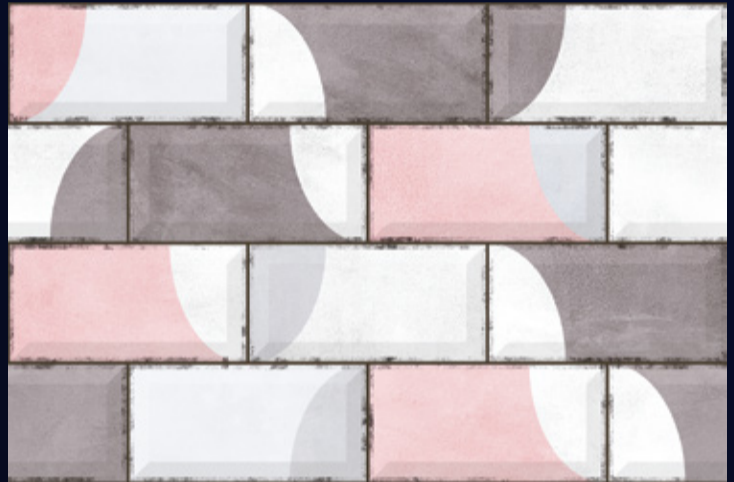

MATT
SERIES

CERAMIC EXPORTS HOUSE
Tiles Exporters

[FINISH]
MATT

[PRODUCT CATALOGUE]

3028-L

3028-HL

3028-D

Product
Features:

3028-F
(30X30 CM FLOOR)