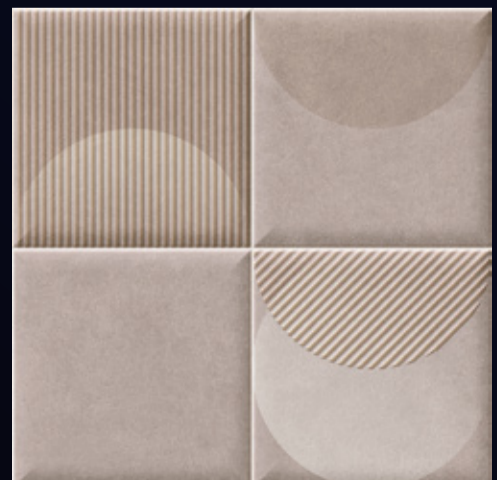

3010-F

(30X30 CM FLOOR)