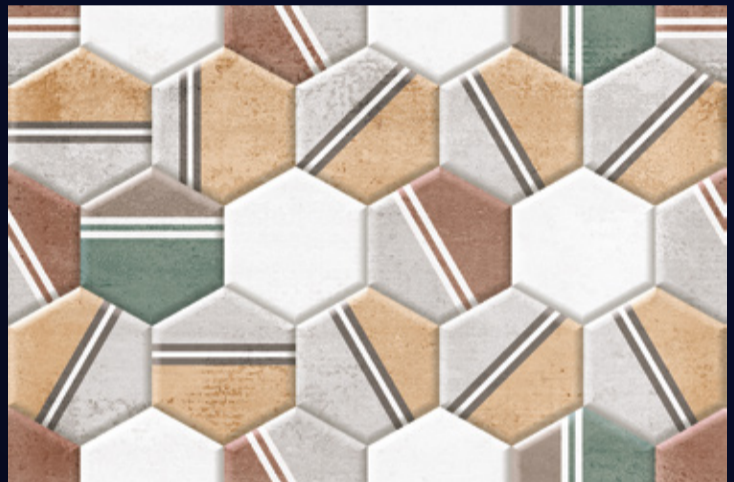

(30X30 CM FLOOR)

Product Features:

MATT
SERIES

CERAMIC EXPORTS HOUSE
Tiles Exporters

[FINISH]
MATT

[PRODUCT CATALOGUE]

3030-L

3030-HL