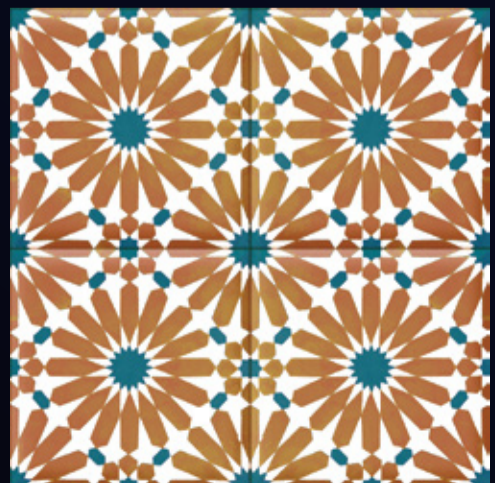

3016-F

(30X30 CM FLOOR)