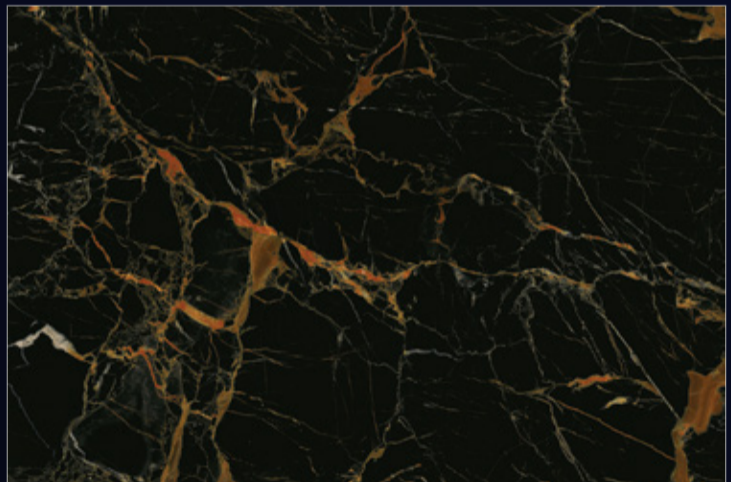

293-D

Product Features:

293-F

(30X30 CM FLOOR)

EXCLUSIVE
SERIES

[FINISH]

Glossy

CERAMIC EXPORTS HOUSE