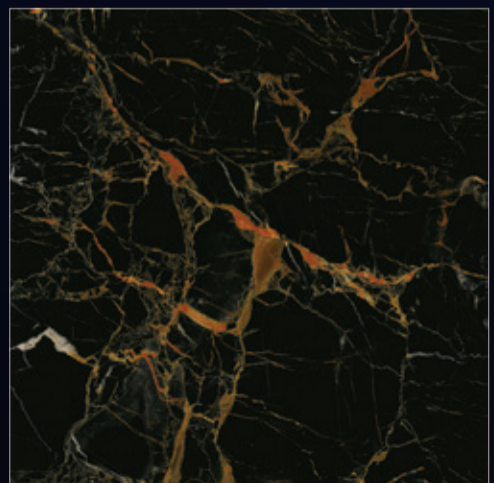

293-D

Product Features:

293-F

(30X30 CM FLOOR)

EXCLUSIVE
SERIES

[FINISH]

Glossy

CERAMIC EXPORTS HOUSE