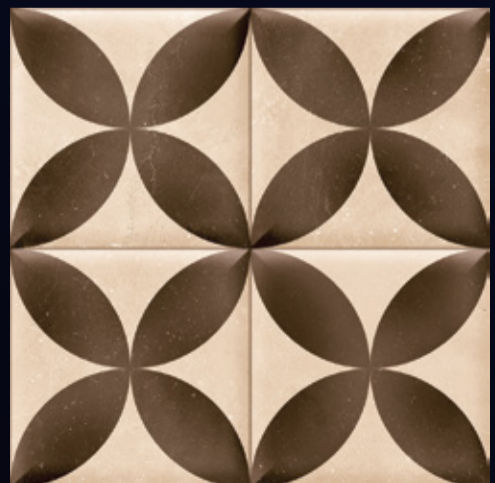

291-F

(30X30 CM FLOOR)