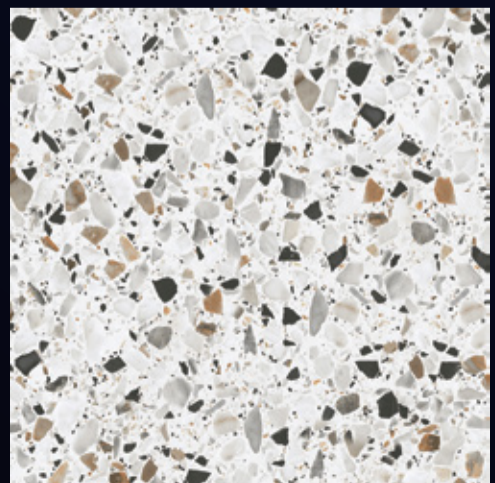

283-F

(30X30 CM FLOOR)