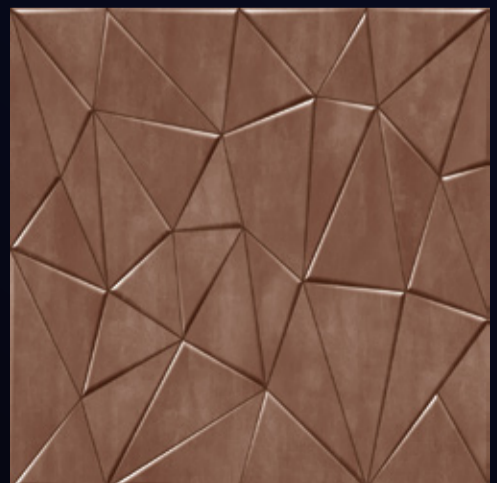

338-F

(30X30 CM FLOOR)