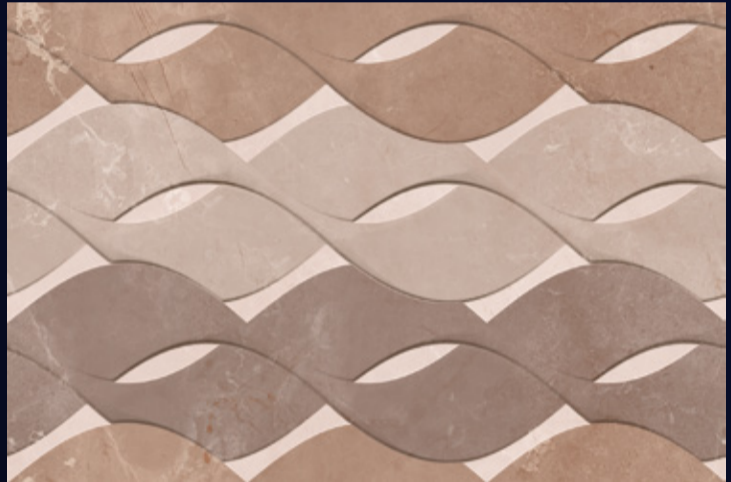

GLOSSY

SERIES

[FINISH]

Glossy

CERAMIC EXPORTS HOUSE

Tiles Exporters

[PRODUCT CATALOGUE]

325-L

325-HL-1

325-HL-2

Product Features:

325-D