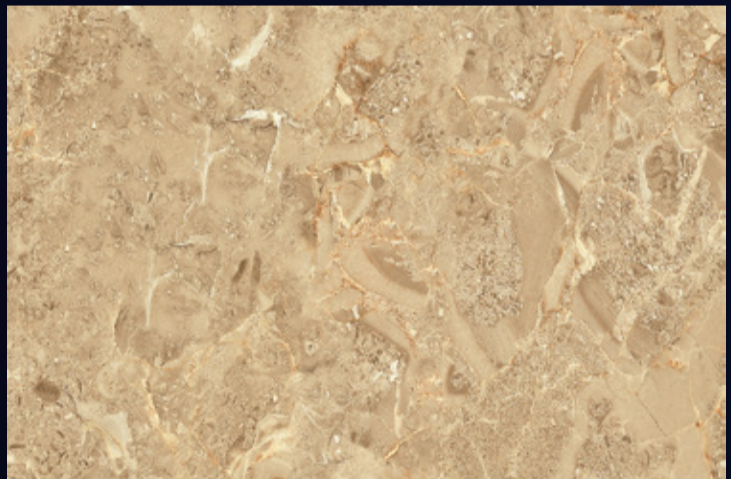

314-HL

314-D

Product Features: