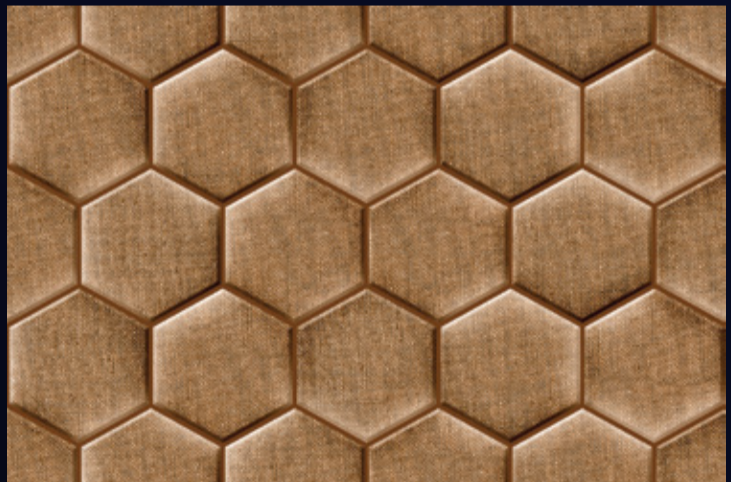

Tiles Exporters

[PRODUCT CATALOGUE]

308-L

308-HL

308-D

Product Features:

308-F

(30X30 CM FLOOR)