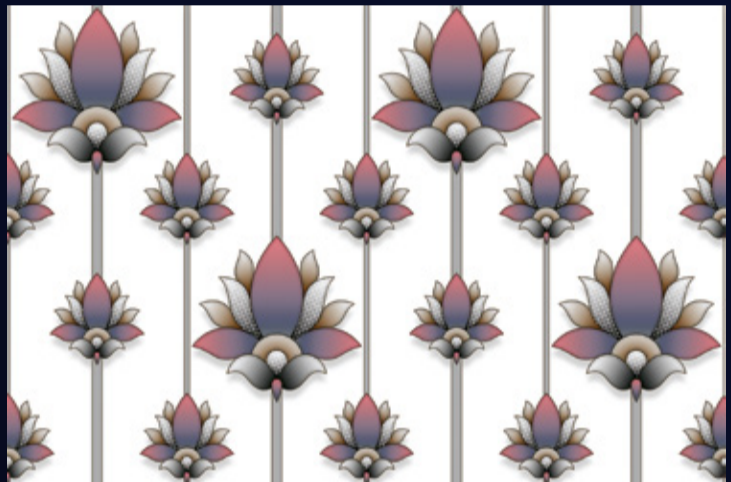

EXCLUSIVE
SERIES

[FINISH]

Glossy

CERAMIC EXPORTS HOUSE

Tiles Exporters

[PRODUCT CATALOGUE]

322-L

322-HL

322-L

Product Features:

WHITE-F

(30X30 CM FLOOR)