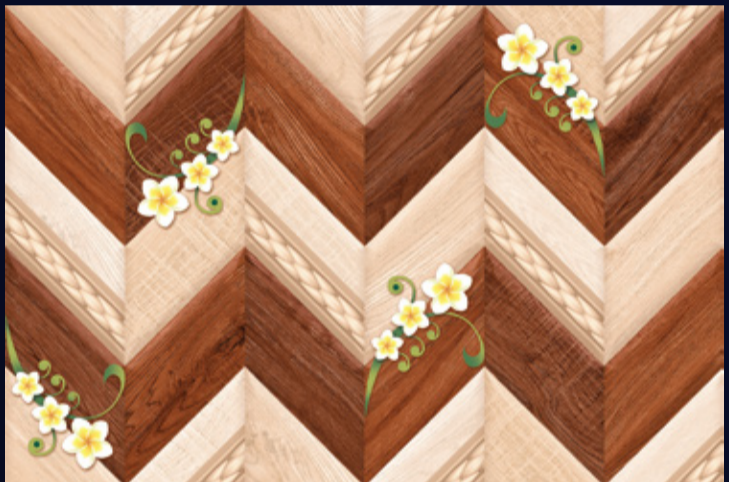

GLOSSY

SERIES

[FINISH]

Glossy

CERAMIC EXPORTS HOUSE

Tiles Exporters

[PRODUCT CATALOGUE]

253-L

253-HL-1

253-HL-2

253-D

Product Features: