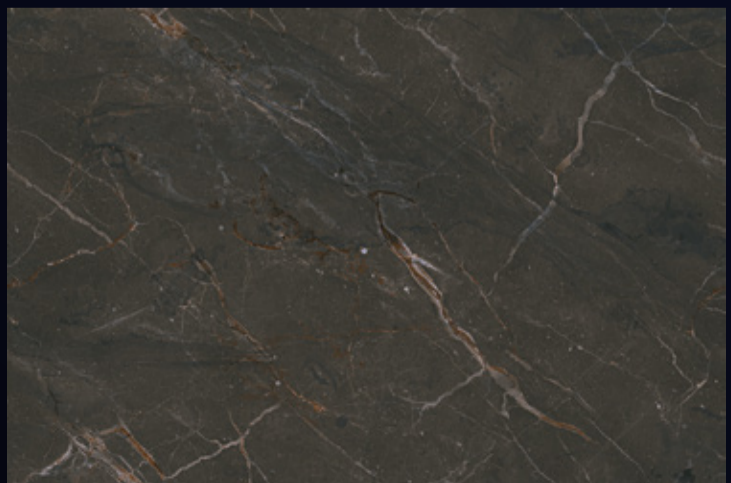

Tiles Exporters

[PRODUCT CATALOGUE]

244-L

244-HL-1

244-HL-2

Product Features:

244-D

[WALL TILES]
**300x
450mm**