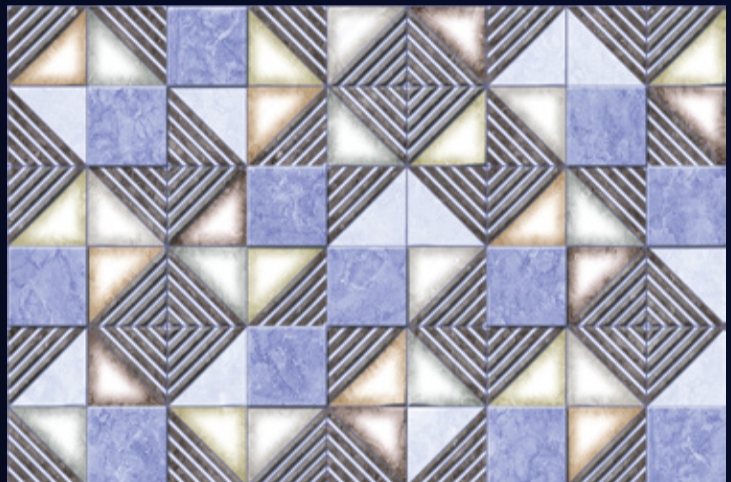

EXCLUSIVE
SERIES

[FINISH]

Glossy

CERAMIC EXPORTS HOUSE

Tiles Exporters

[PRODUCT CATALOGUE]

235-L

235-HL

235-D

Product Features:

235-F

(30X30 CM FLOOR)