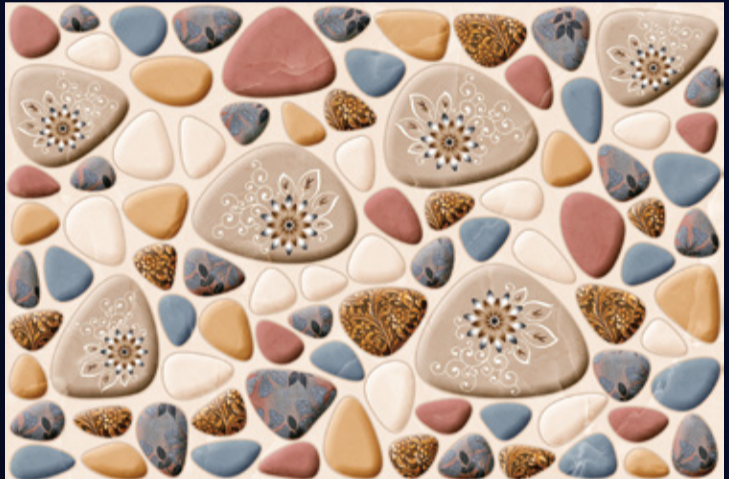

GLOSSY
SERIES

[FINISH]

Glossy

CERAMIC EXPORTS HOUSE

Tiles Exporters

[PRODUCT CATALOGUE]

249-L

249-HL

249-D

Product Features:

249-F

(30X30 CM FLOOR)