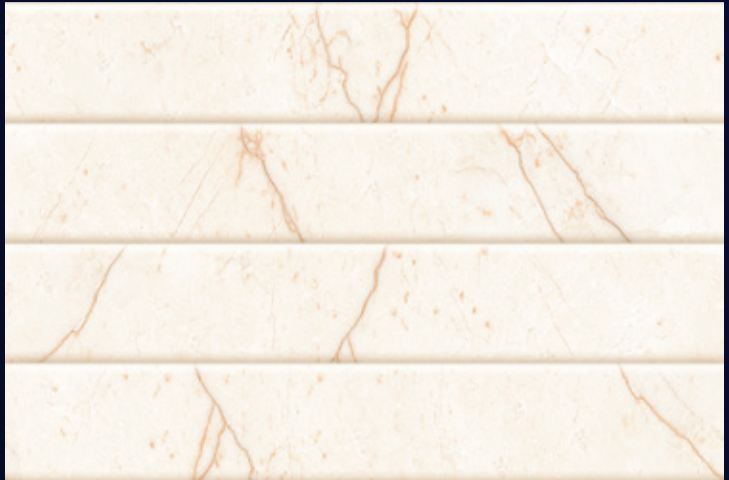

GLOSSY

SERIES

[FINISH]

Glossy

CERAMIC EXPORTS HOUSE

Tiles Exporters

[PRODUCT CATALOGUE]

245-L

245-HL

245-D

245-F

(30X30 CM FLOOR)

Product Features: