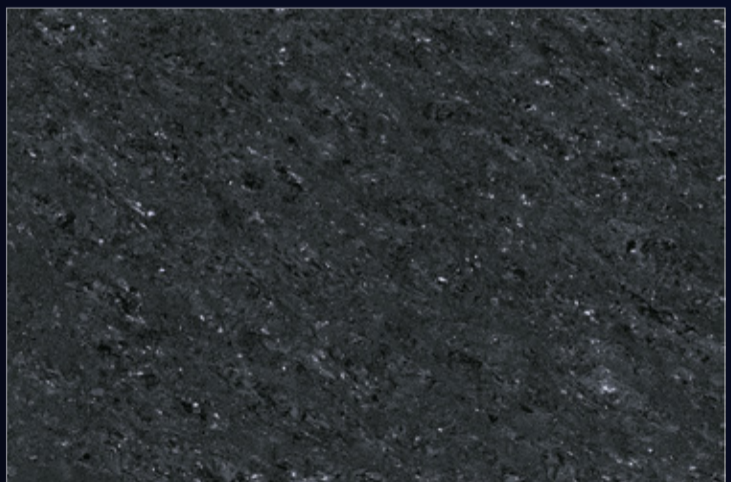

262-HL

262-D

Product
Features: