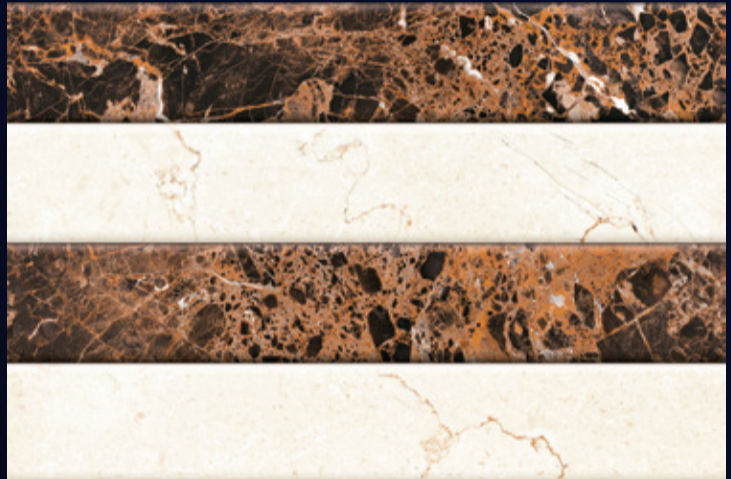

GLOSSY

SERIES

[FINISH]

Glossy

CERAMIC EXPORTS HOUSE

Tiles Exporters

[PRODUCT CATALOGUE]

219-L

219-HL

219-D

Product Features:

219-F

(30X30 CM FLOOR)