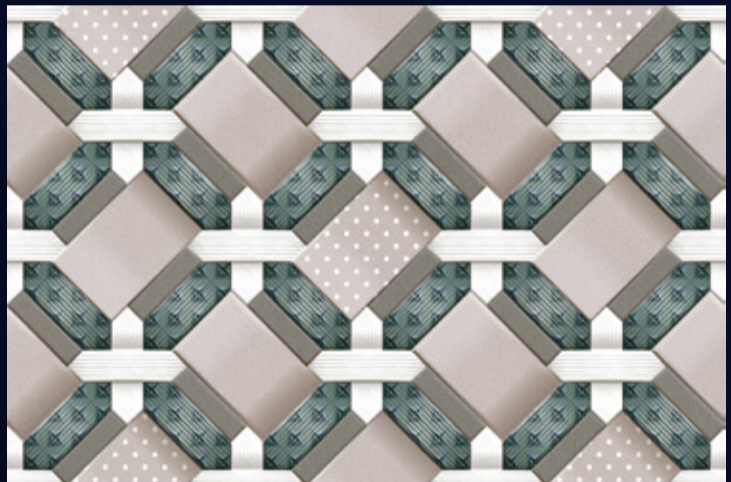

209-HL

209-D

209-F

(30X30 CM FLOOR)

Product Features:

[WALL TILES]
**300x
450mm**

EXCLUSIVE
SERIES

[FINISH]