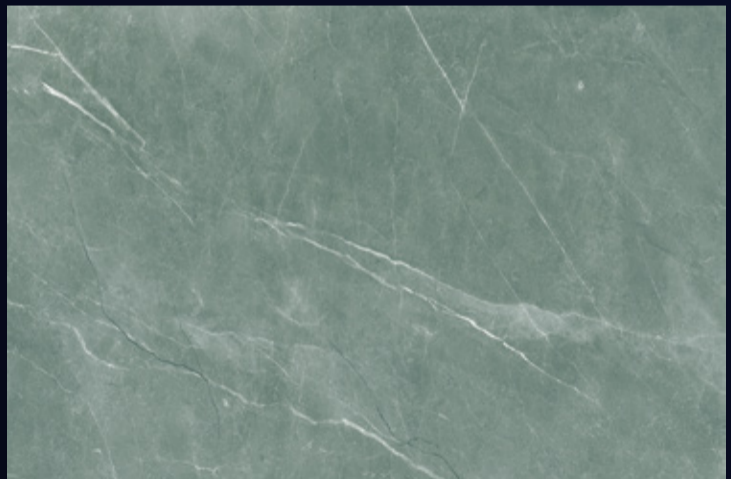

162-HL

162-D

Product Features:

162-F

(30X30 CM FLOOR)

EXCLUSIVE
SERIES

[FINISH]

Glossy