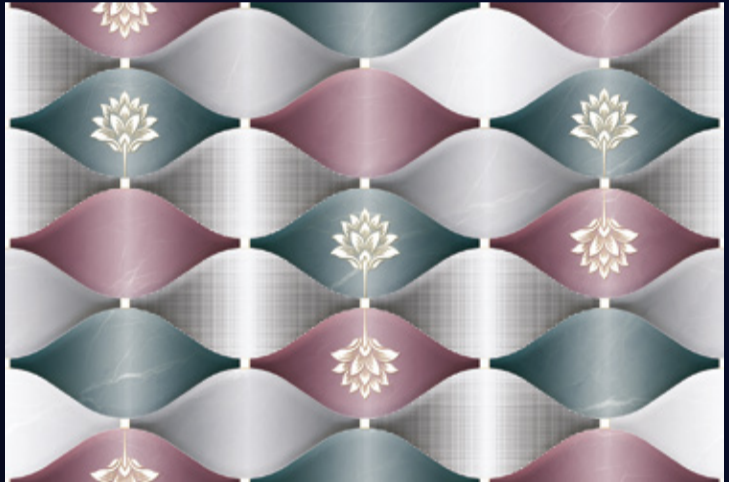

GLOSSY

SERIES

[FINISH]

Glossy

CERAMIC EXPORTS HOUSE

Tiles Exporters

[PRODUCT CATALOGUE]

199-L

199-HL

199-D

Product Features:

199-F

(30X30 CM FLOOR)