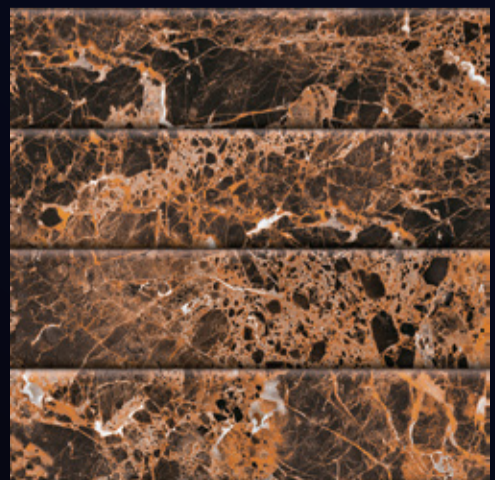

Tiles Exporters

[PRODUCT CATALOGUE]

219-L

219-HL

219-D

Product Features:

219-F

(30X30 CM FLOOR)