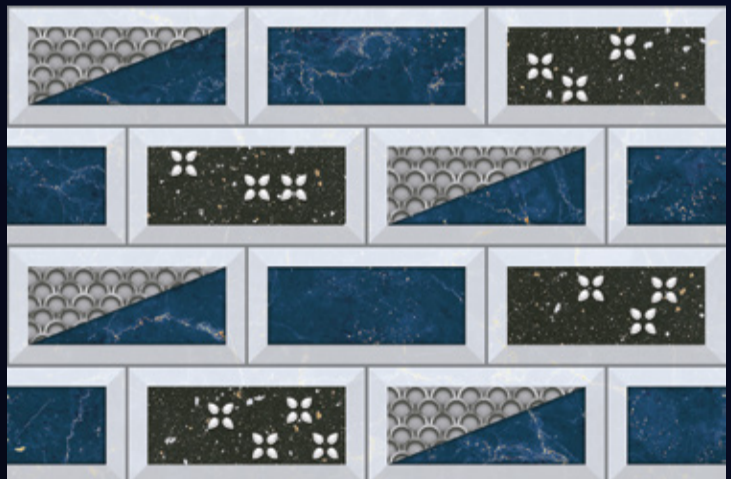

179-HL-1

179-HL-2

Product Features: