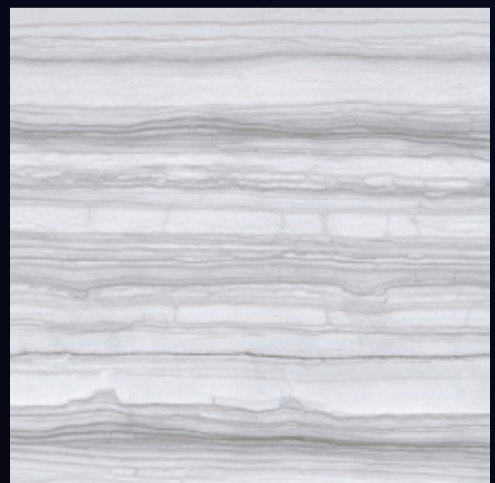

166-L

166-HL

166-D

Product Features:

166-F

(30X30 CM FLOOR)

GLOSSY

SERIES