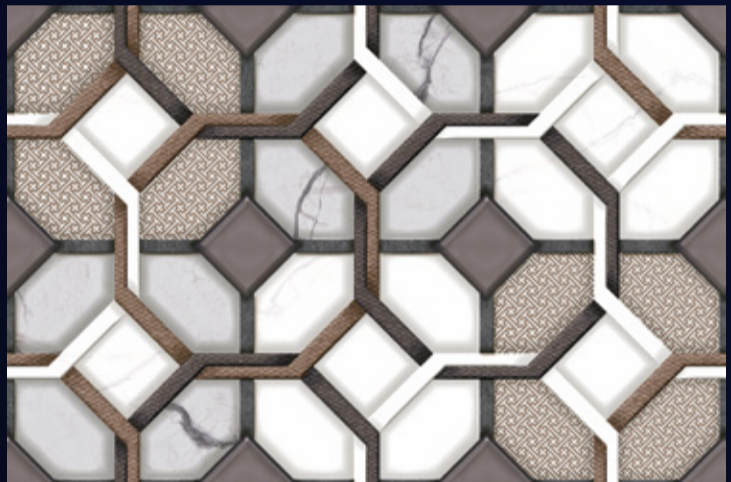

EXCLUSIVE
SERIES

[FINISH]

Glossy

CERAMIC EXPORTS HOUSE
Tiles Exporters

[PRODUCT CATALOGUE]

202-L

202-HL

202-D

Product Features:

202-F

(30X30 CM FLOOR)