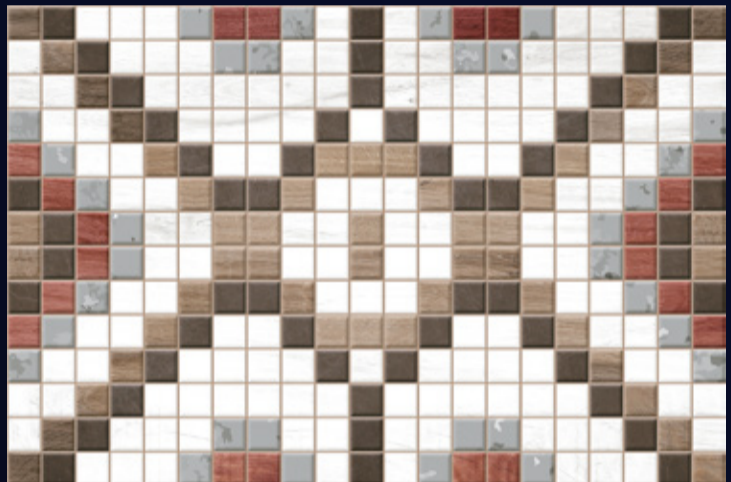

GLOSSY

SERIES

[FINISH]

Glossy

CERAMIC EXPORTS HOUSE

Tiles Exporters

[PRODUCT CATALOGUE]

167-L

167-HL

167-D

Product Features:

167-F

(30X30 CM FLOOR)