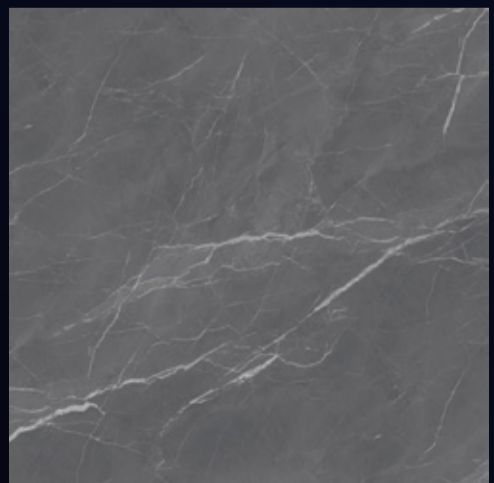

199-D

Product Features:

199-F

(30X30 CM FLOOR)

[WALL TILES]
**300x
450mm**

GLOSSY

SERIES

[FINISH]