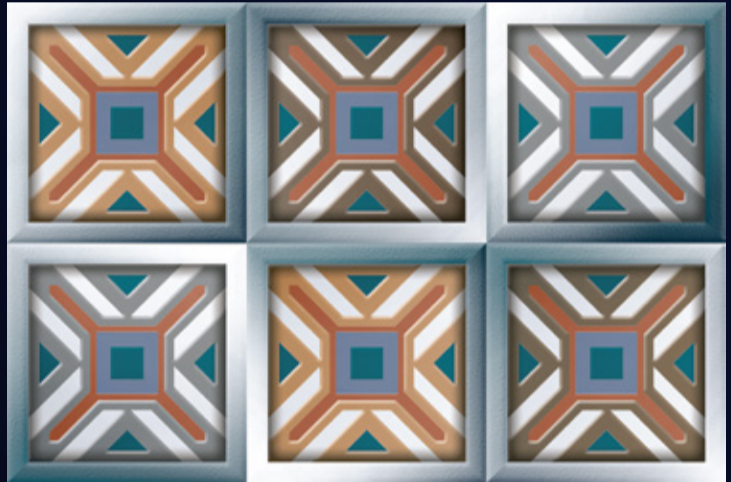

GLOSSY
SERIES

[FINISH]

Glossy

CERAMIC EXPORTS HOUSE

Tiles Exporters

[PRODUCT CATALOGUE]

139-L

139-HL

139-D

139-F

(30X30 CM FLOOR)

Product Features: