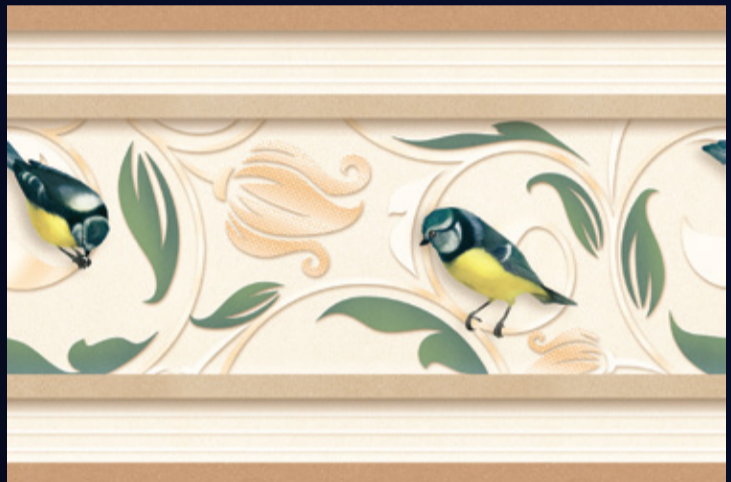

GLOSSY

SERIES

[FINISH]

Glossy

CERAMIC EXPORTS HOUSE

Tiles Exporters

[PRODUCT CATALOGUE]

112-L

112-HL

112-D

112-F

(30X30 CM FLOOR)

Product Features: