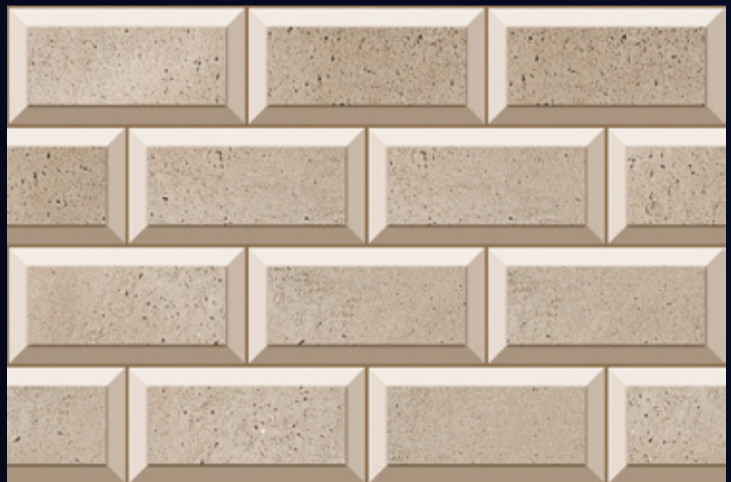

GLOSSY

SERIES

[FINISH]

Glossy

CERAMIC EXPORTS HOUSE

Tiles Exporters

[PRODUCT CATALOGUE]

136-L

136-HL

136-D

136-F

(30X30 CM FLOOR)

Product Features: