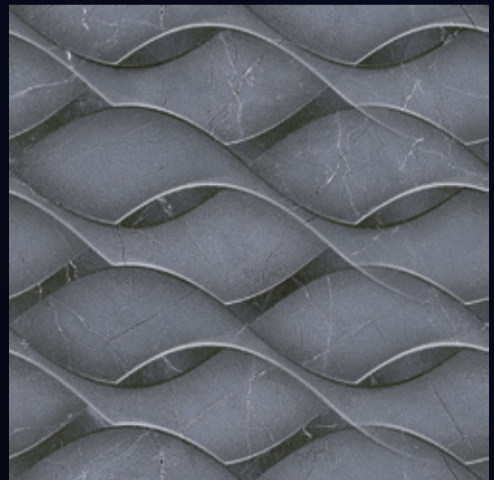

149-L

149-HL

149-D

Product Features:

149-F

(30X30 CM FLOOR)

GLOSSY
SERIES

[FINISH]