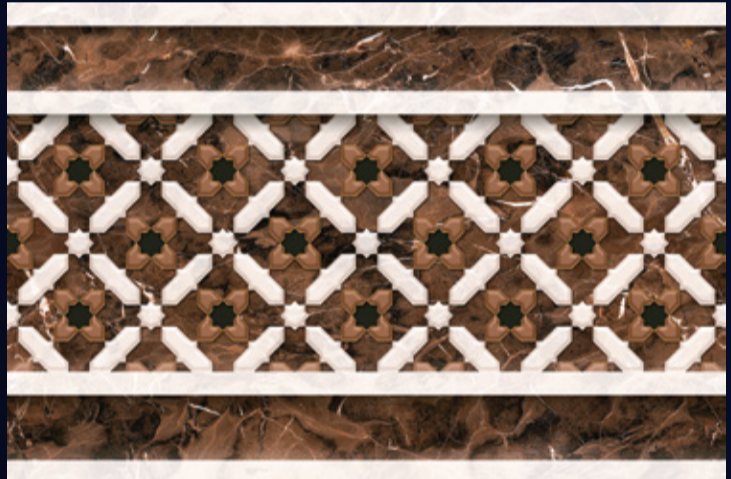

GLOSSY

SERIES

[FINISH]

Glossy

CERAMIC EXPORTS HOUSE

Tiles Exporters

[PRODUCT CATALOGUE]

111-L

111-HL-1

111-HL-2

111-D

Product Features: