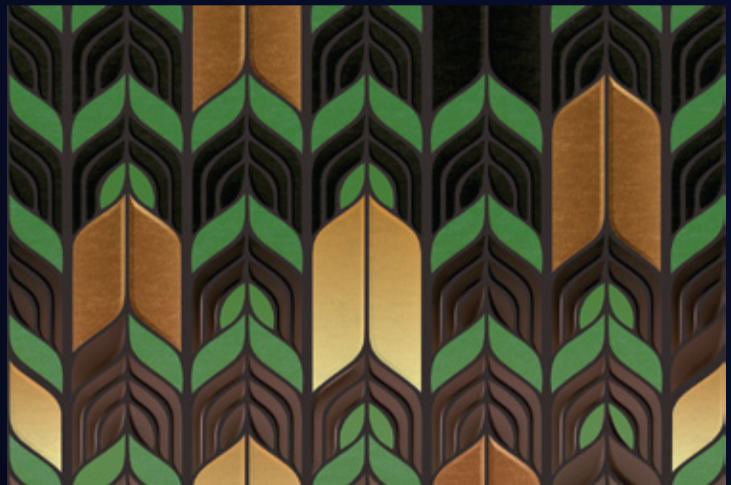

105-HL-1-B