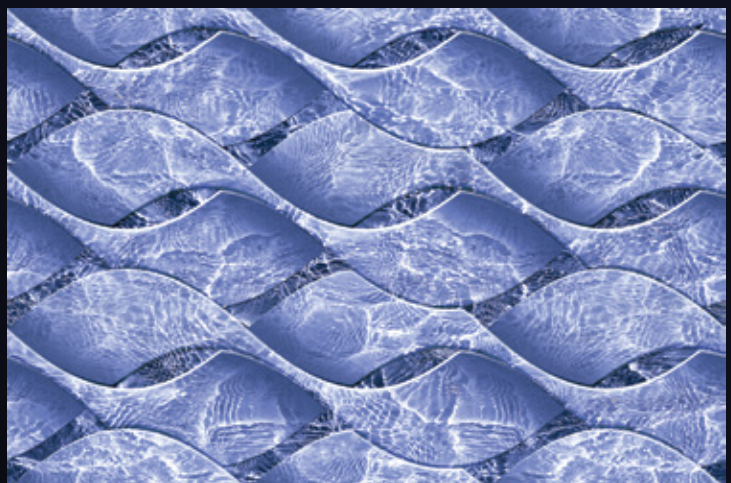

2004-D

Product Features: