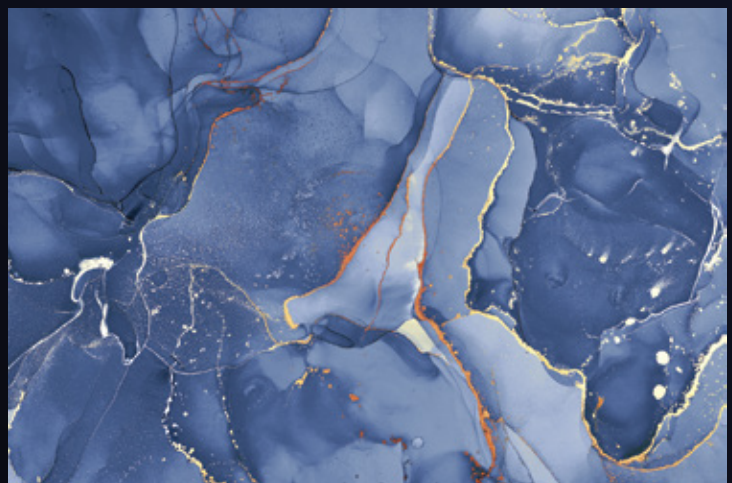

[PRODUCT CATALOGUE]

25O8-L

25O8-HL-1-A

25O8-HL-1-B

25O8-D

Product
Features:

[WALL TILES]
**300x
450mm**

FISH & NATURE SERIES