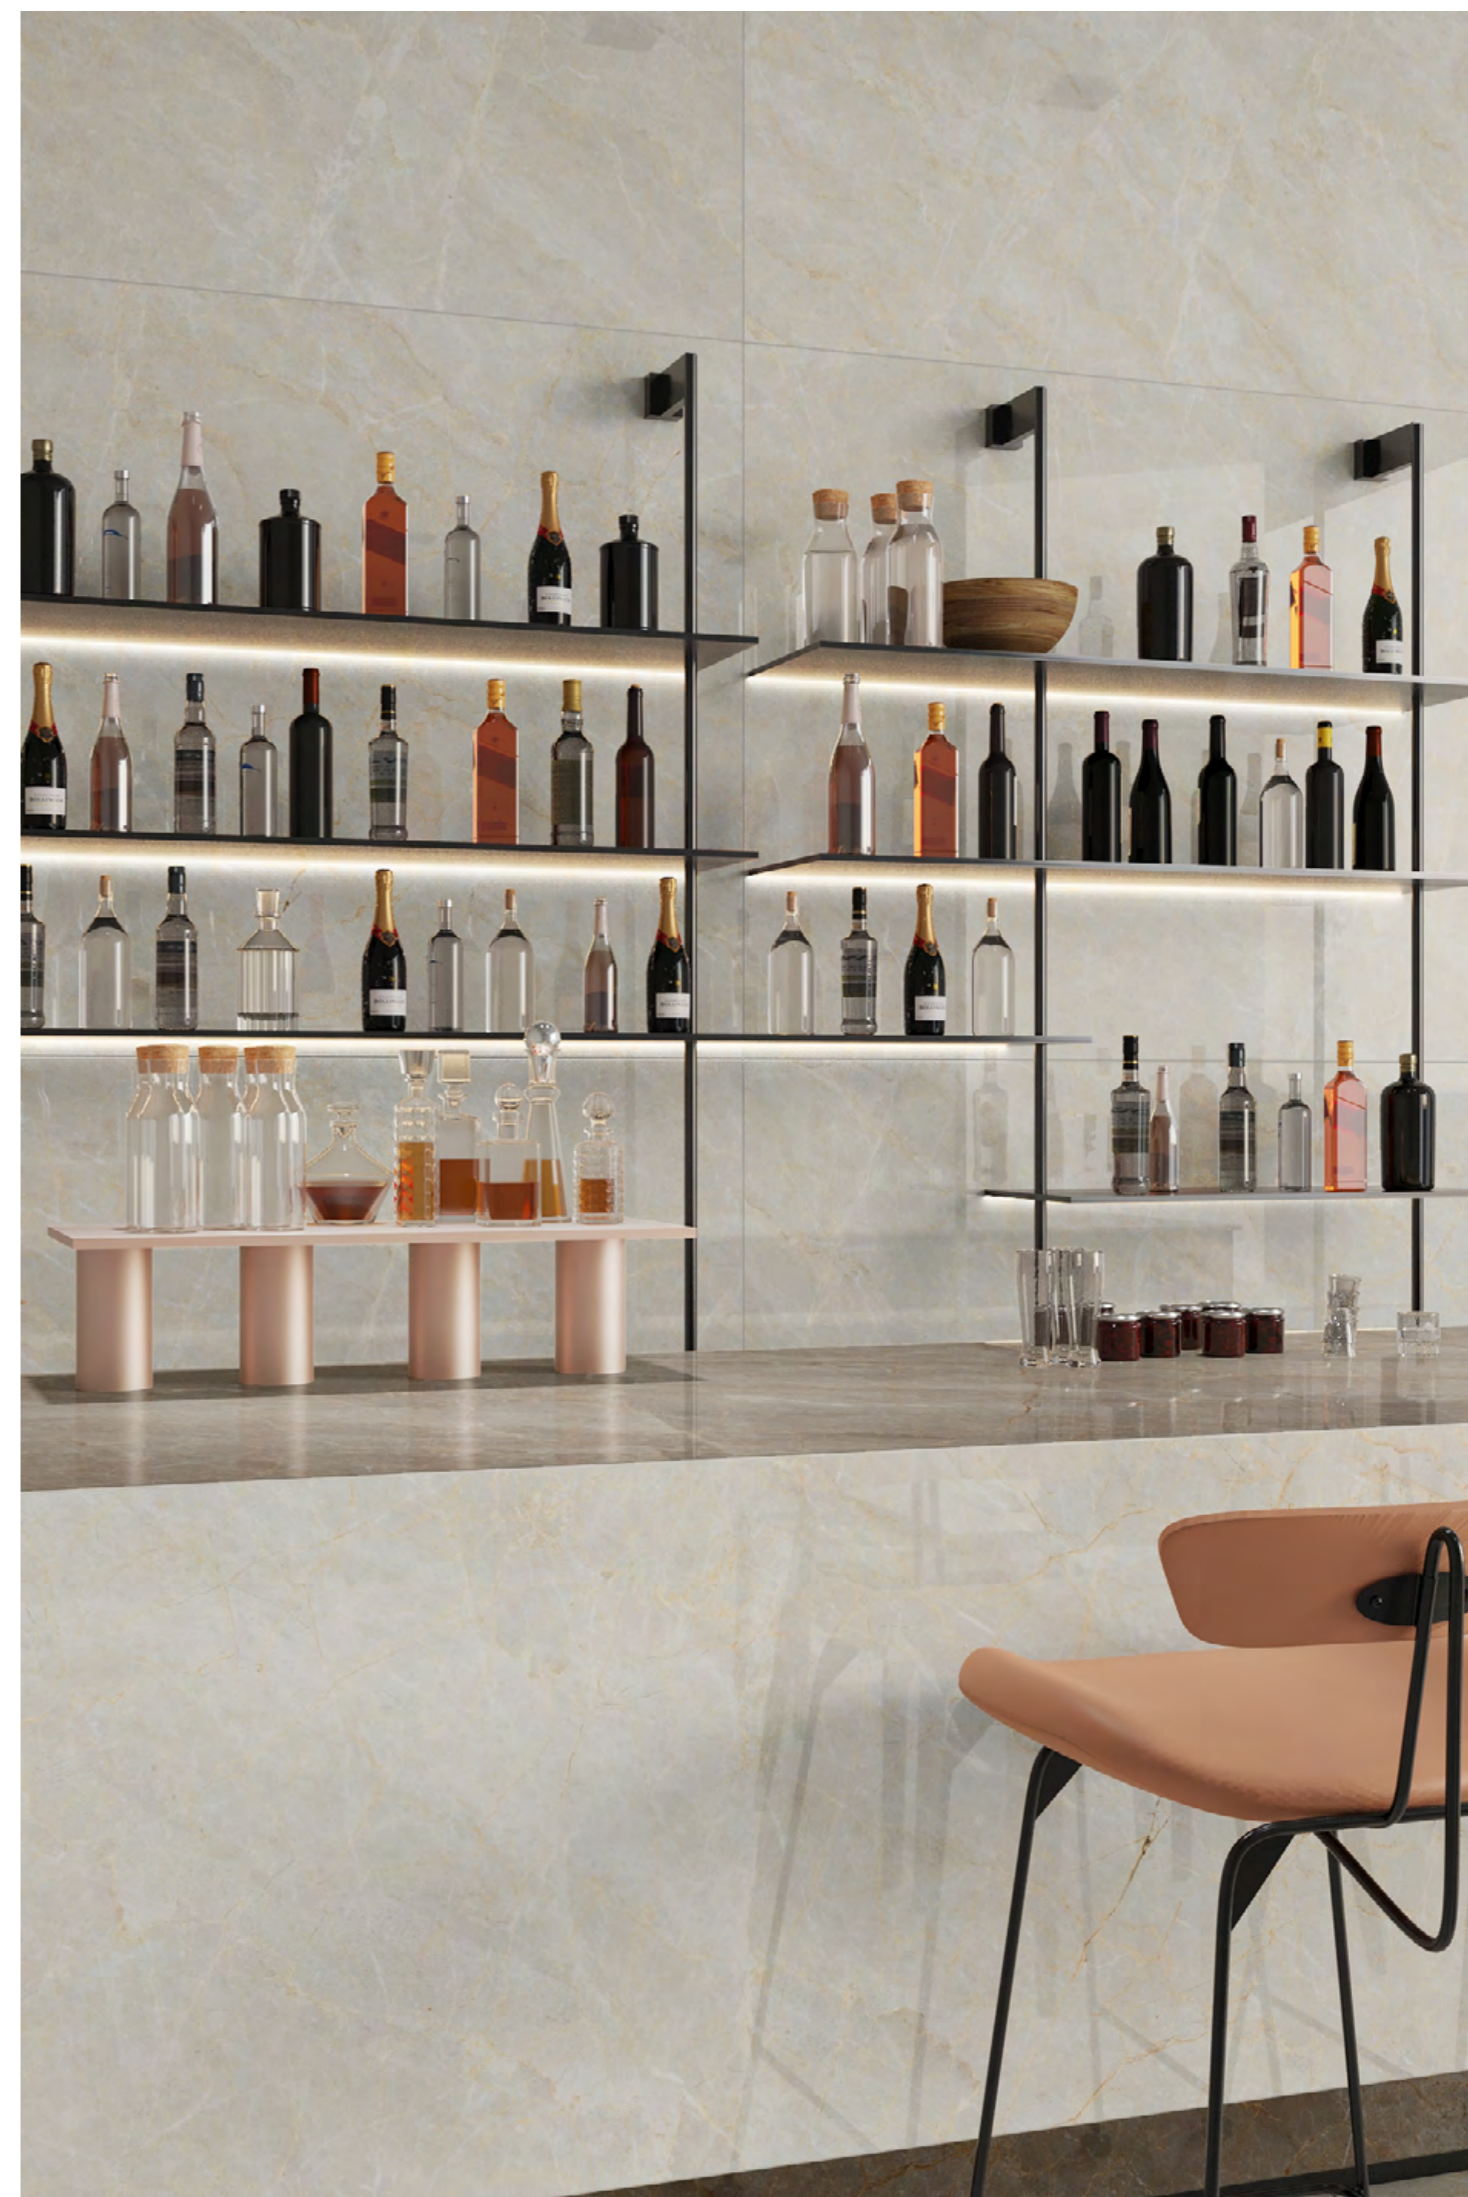

→ STAMP EDITION

VICTORIAN
BROWN

→ THE FEEL OF REAL MARBLE

120X180CM, POLISHED ←

L U X U R Y L I V I N G

Victorian Light

polished

→ SENSORY & SIMPLICITY

→ STAMP EDITION

VICTORIAN
LIGHT

→ THE FEEL OF REAL MARBLE

120X180CM, POLISHED ←

LUXURY LIVING

William Grey

polished

→ GLAMOROUS & VERSATILE