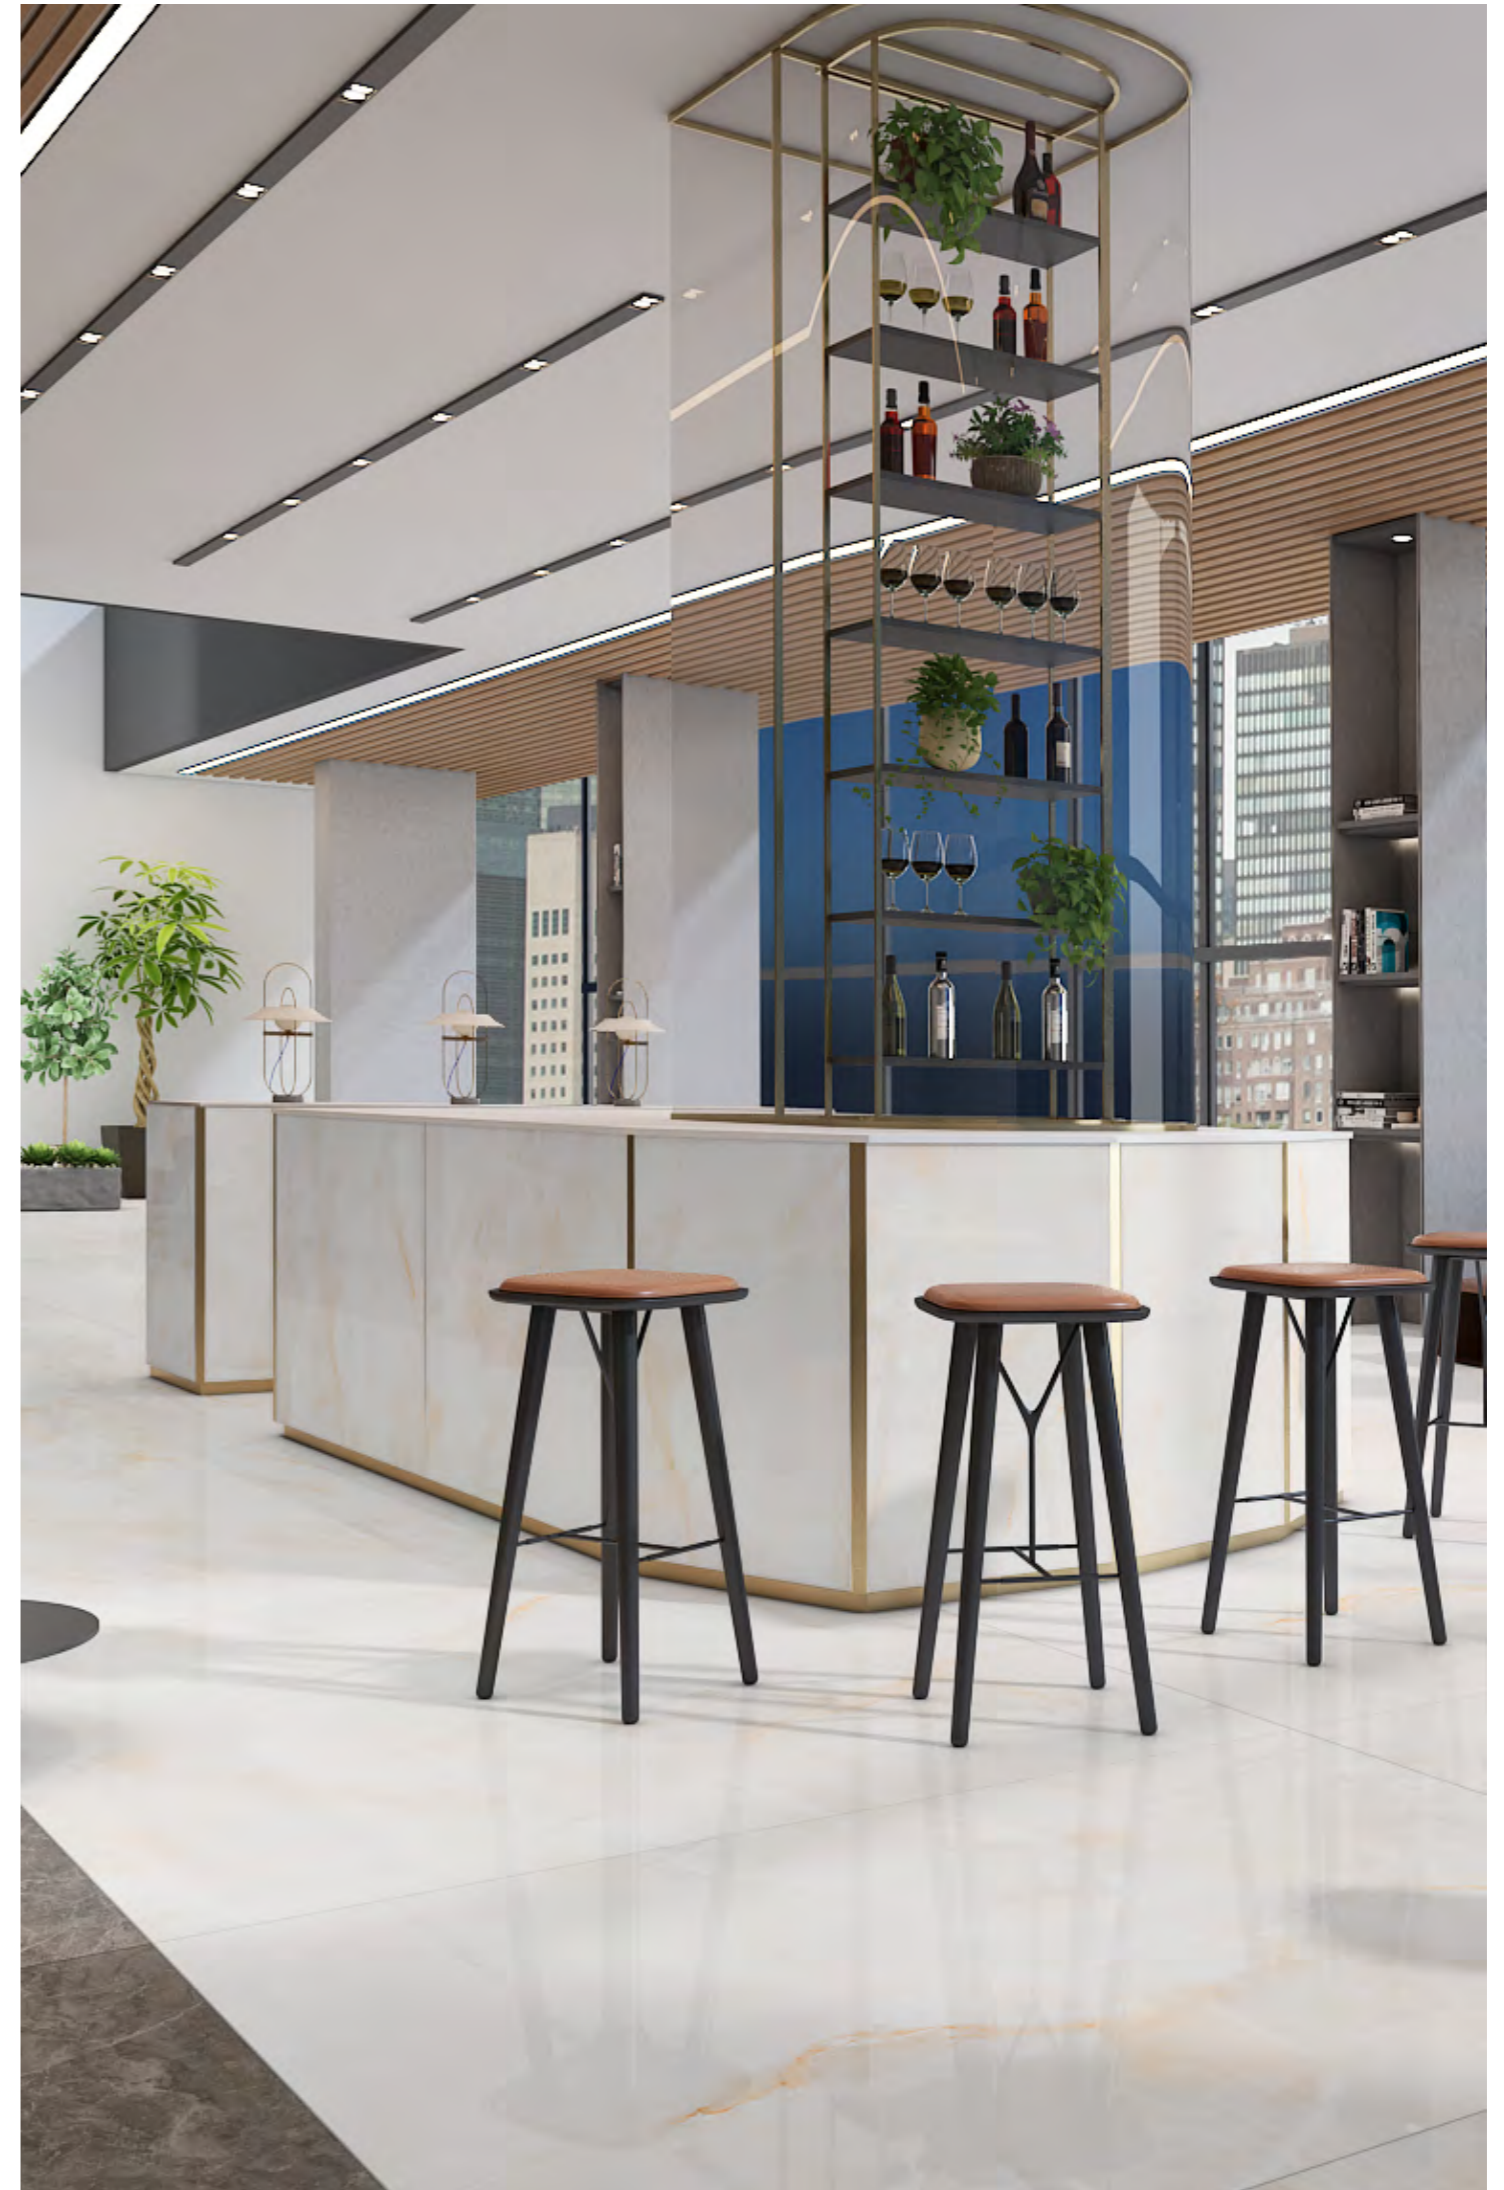

L U X U R Y L I V I N G

Pearl Onyx

polished

→ SMOOTH & FINE