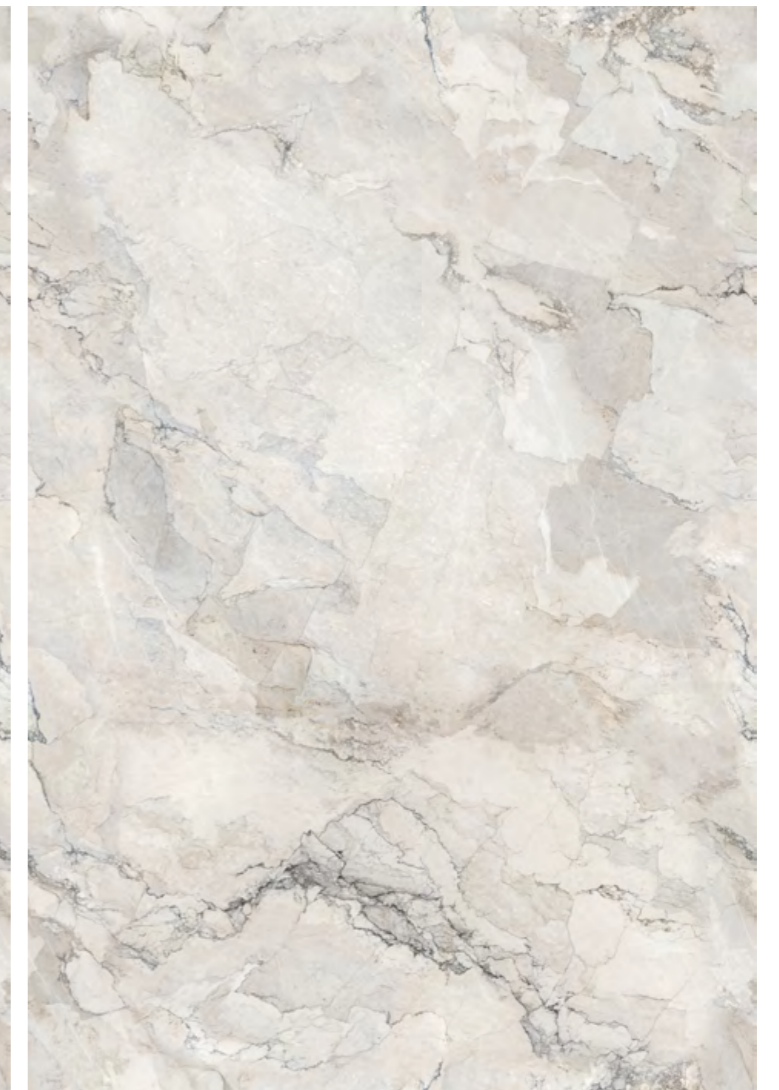

→ STAMP EDITION

LIMER
GREY
Endless

→ THE FEEL OF REAL MARBLE

120X180CM, POLISHED ←